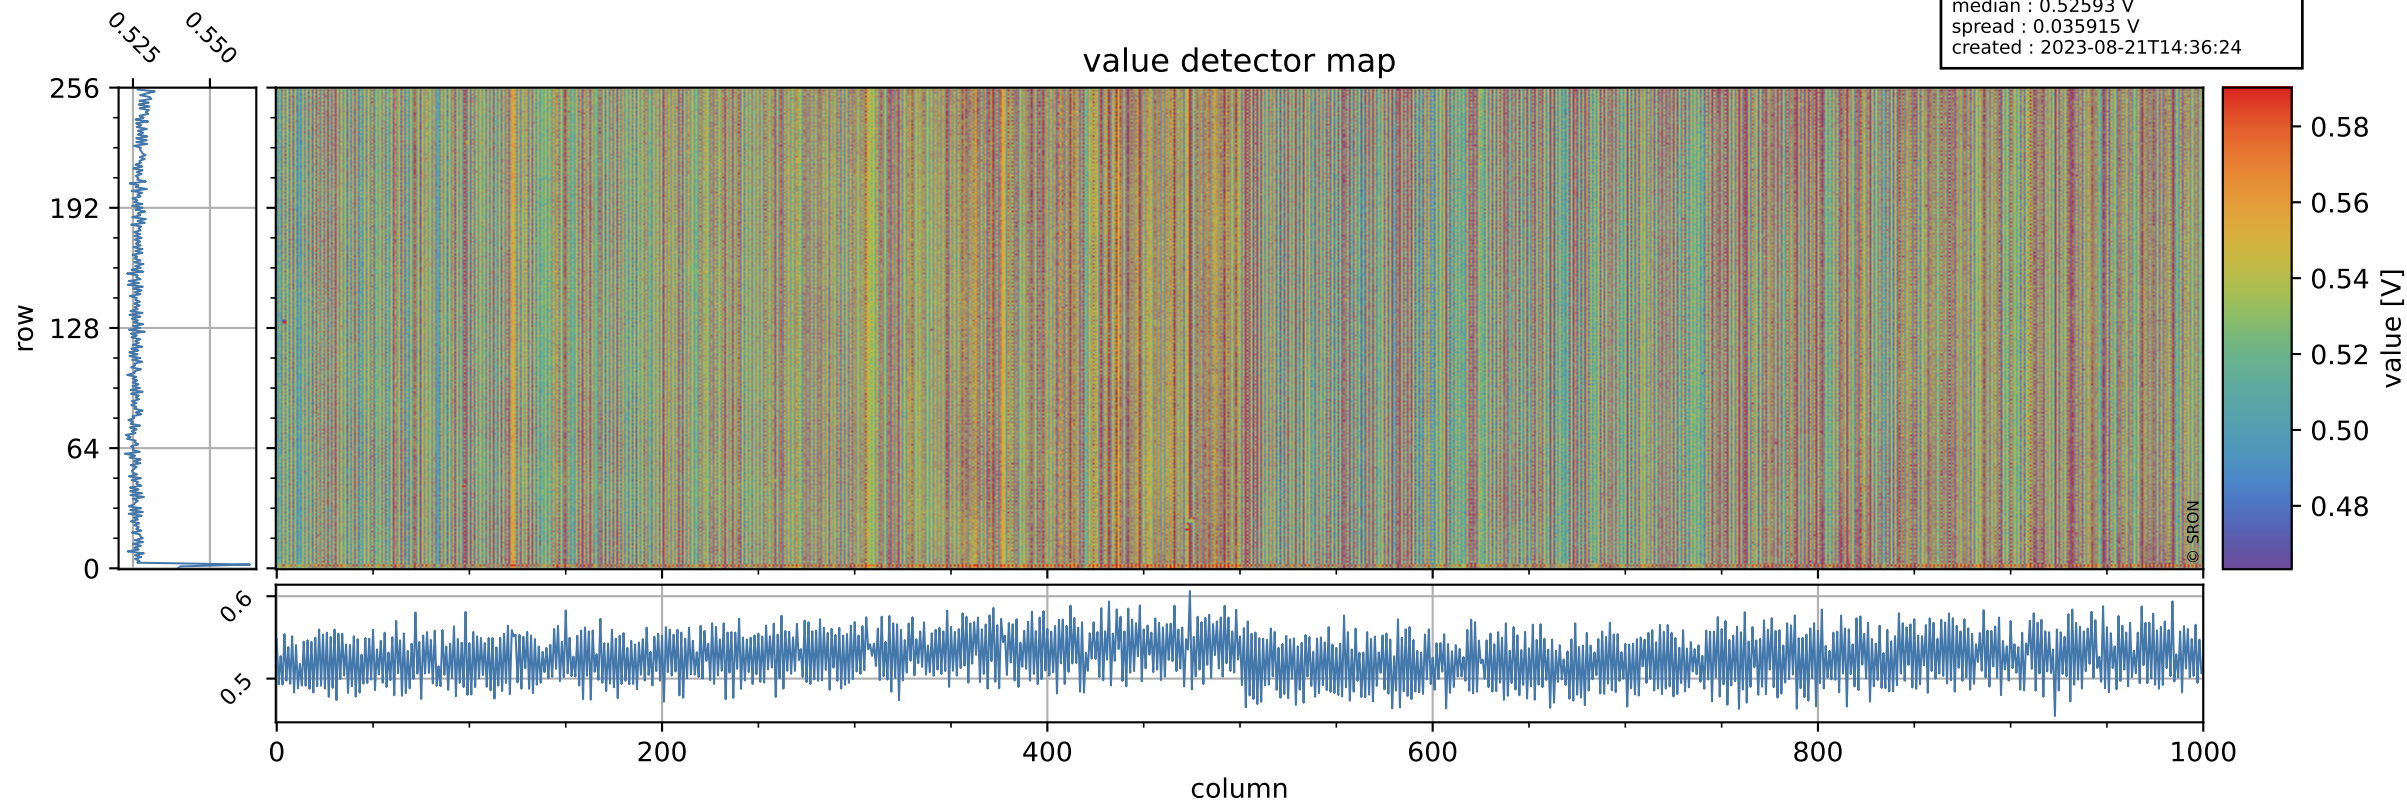

Tropomi SWIR offset (official)

orbits : 20 in [11602, 11647]
coverage : 2020-01-09 / 2020-01-12
median : 0.52593 V
spread : 0.035915 V
created : 2023-08-21T14:36:24

value detector map

Tropomi SWIR offset (official)

orbits : 20 in [11602, 11647]
coverage : 2020-01-09 / 2020-01-12
median : 27.38 μV
spread : 13.985 μV
created : 2023-08-21T14:36:25

Tropomi SWIR offset (official)

orbits : 20 in [11602, 11647]
coverage : 2020-01-09 / 2020-01-12
median : -0.0992 mV
spread : 0.36576 mV
created : 2023-08-21T14:36:25

value compared with SWIR offset CKD

Tropomi SWIR offset (official) ground-tracks of Sentinel-5P

orbits : 20 in [11602, 11647]
coverage : 2020-01-09 / 2020-01-12
created : 2023-08-21T14:36:26

Tropomi SWIR offset (official)

orbits : [2827, 11647]
coverage : 2018-04-30 / 2020-01-12
created : 2023-08-21T14:36:26

trend of detector median & temperatures