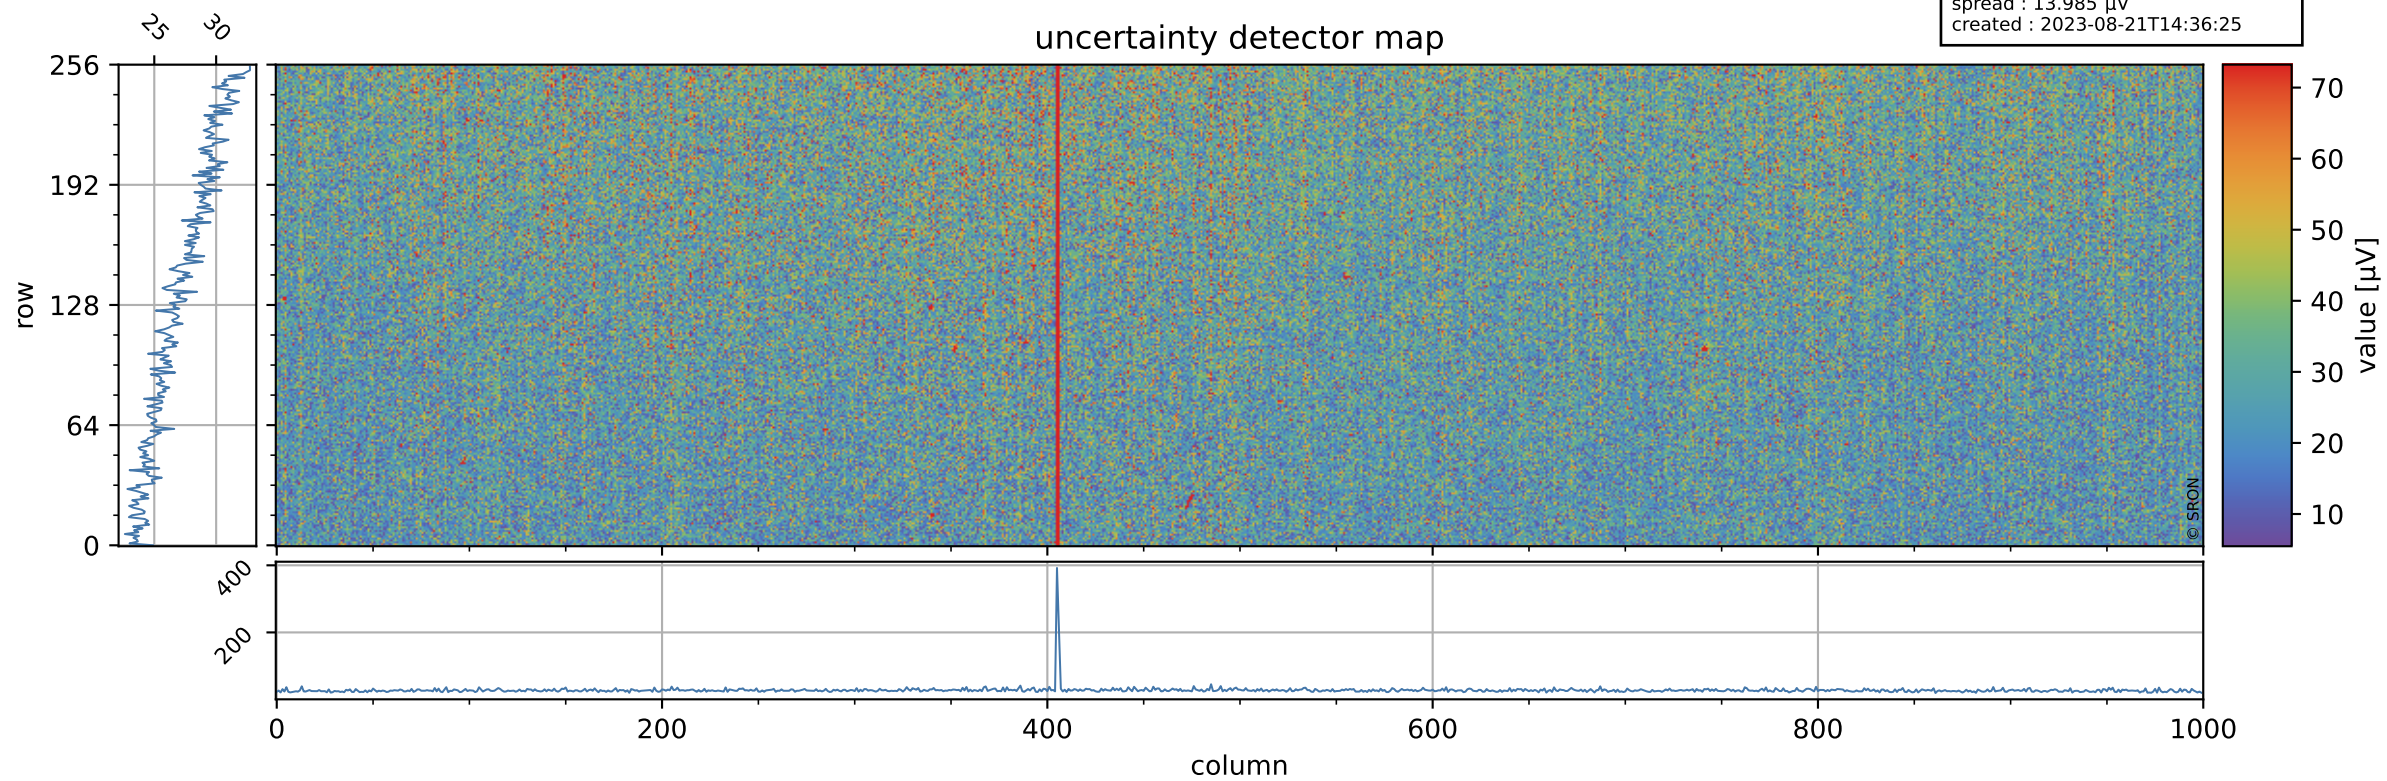

Tropomi SWIR offset (official)

orbits : 20 in [11602, 11647]
coverage : 2020-01-09 / 2020-01-12
median : 0.52593 V
spread : 0.035915 V
created : 2023-08-21T14:36:24

value detector map

Tropomi SWIR offset (official)

orbits : 20 in [11602, 11647]
coverage : 2020-01-09 / 2020-01-12
median : 27.38 μV
spread : 13.985 μV
created : 2023-08-21T14:36:25

Tropomi SWIR offset (official)

orbits : 20 in [11602, 11647]
coverage : 2020-01-09 / 2020-01-12
median : -0.0992 mV
spread : 0.36576 mV
created : 2023-08-21T14:36:25

value compared with SWIR offset CKD

Tropomi SWIR offset (official) ground-tracks of Sentinel-5P

orbits : 20 in [11602, 11647]
coverage : 2020-01-09 / 2020-01-12
created : 2023-08-21T14:36:26

Tropomi SWIR offset (official)

orbits : [2827, 11647]
coverage : 2018-04-30 / 2020-01-12
created : 2023-08-21T14:36:26

trend of detector median & temperatures