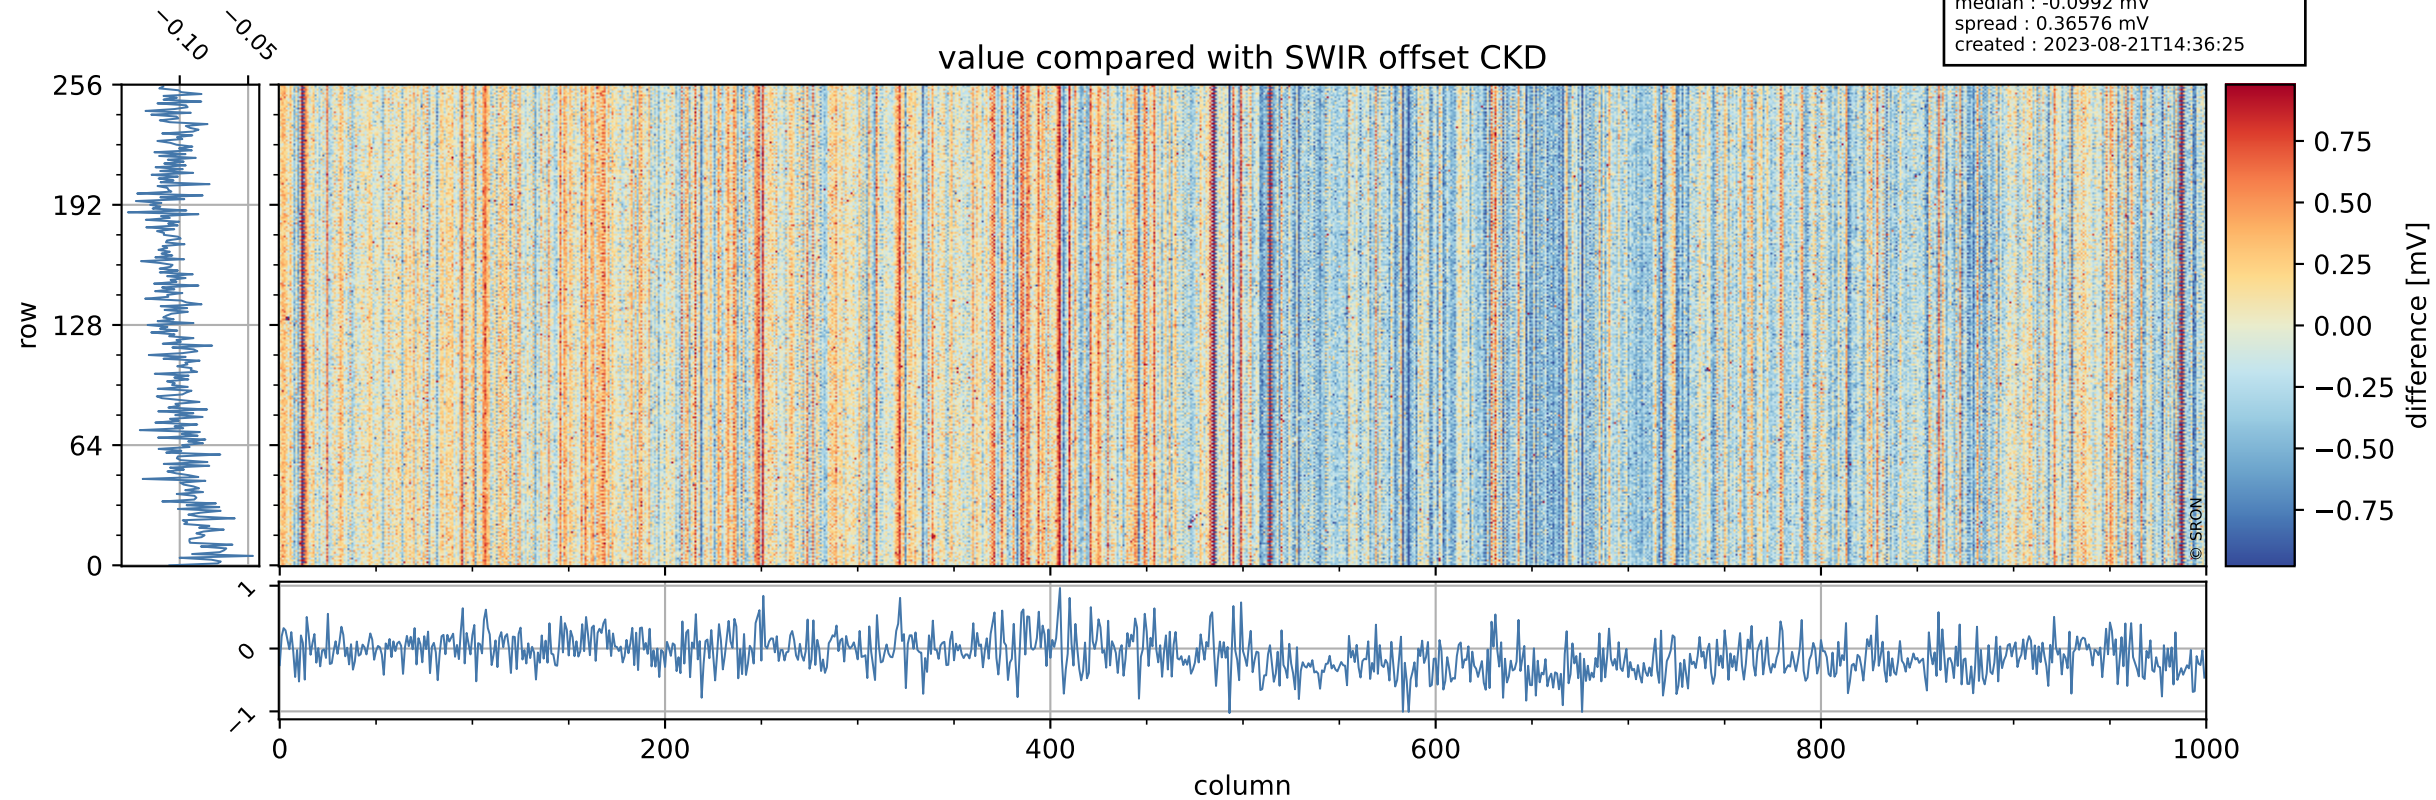

Tropomi SWIR offset (official)

orbits : 20 in [11602, 11647]
coverage : 2020-01-09 / 2020-01-12
median : 0.52593 V
spread : 0.035915 V
created : 2023-08-21T14:36:24

value detector map

Tropomi SWIR offset (official)

orbits : 20 in [11602, 11647]
coverage : 2020-01-09 / 2020-01-12
median : 27.38 μV
spread : 13.985 μV
created : 2023-08-21T14:36:25

Tropomi SWIR offset (official)

orbits : 20 in [11602, 11647]
coverage : 2020-01-09 / 2020-01-12
median : -0.0992 mV
spread : 0.36576 mV
created : 2023-08-21T14:36:25

value compared with SWIR offset CKD

Tropomi SWIR offset (official) ground-tracks of Sentinel-5P

orbits : 20 in [11602, 11647]
coverage : 2020-01-09 / 2020-01-12
created : 2023-08-21T14:36:26

Tropomi SWIR offset (official)

orbits : [2827, 11647]
coverage : 2018-04-30 / 2020-01-12
created : 2023-08-21T14:36:26

trend of detector median & temperatures