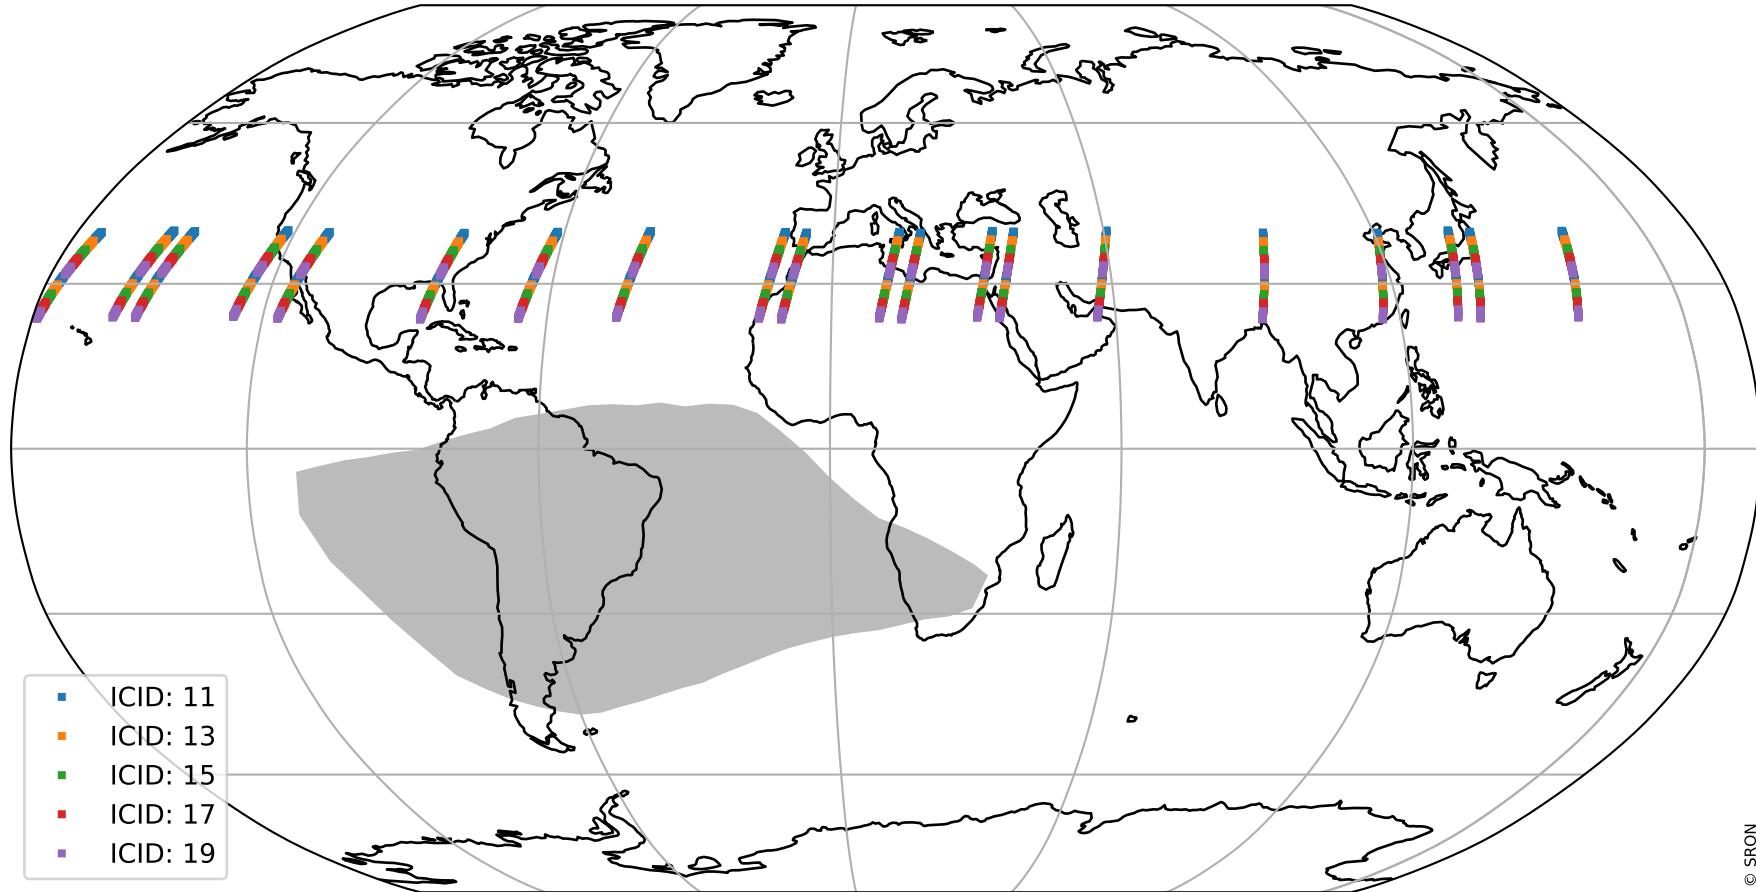

Tropomi SWIR offset (official)

orbits : 20 in [11602, 11647]
coverage : 2020-01-09 / 2020-01-12
median : 0.52593 V
spread : 0.035915 V
created : 2023-08-21T14:36:24

value detector map

Tropomi SWIR offset (official)

orbits : 20 in [11602, 11647]
coverage : 2020-01-09 / 2020-01-12
median : 27.38 μV
spread : 13.985 μV
created : 2023-08-21T14:36:25

Tropomi SWIR offset (official)

orbits : 20 in [11602, 11647]
coverage : 2020-01-09 / 2020-01-12
median : -0.0992 mV
spread : 0.36576 mV
created : 2023-08-21T14:36:25

value compared with SWIR offset CKD

Tropomi SWIR offset (official) ground-tracks of Sentinel-5P

orbits : 20 in [11602, 11647]
coverage : 2020-01-09 / 2020-01-12
created : 2023-08-21T14:36:26

Tropomi SWIR offset (official)

orbits : [2827, 11647]
coverage : 2018-04-30 / 2020-01-12
created : 2023-08-21T14:36:26

trend of detector median & temperatures