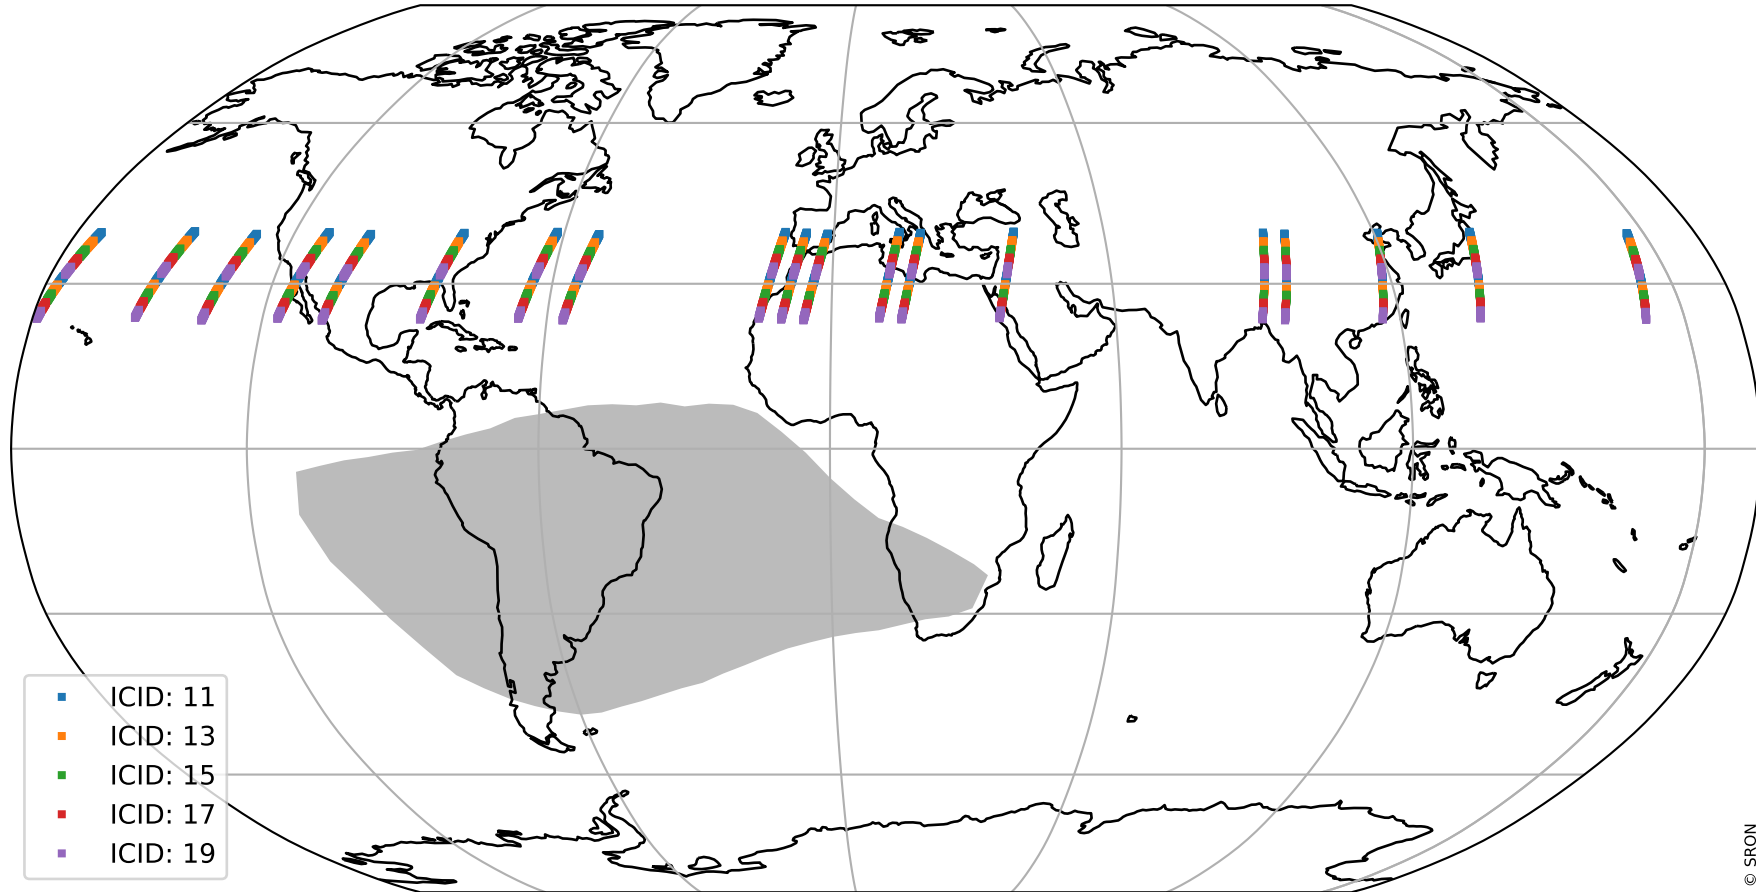

Tropomi SWIR offset (official)

orbits : 19 in [11617, 11662]
coverage : 2020-01-10 / 2020-01-13
median : 0.52593 V
spread : 0.035915 V
created : 2023-08-21T14:36:27

value detector map

Tropomi SWIR offset (official)

orbits : 19 in [11617, 11662]
coverage : 2020-01-10 / 2020-01-13
median : 27.976 μV
spread : 14.216 μV
created : 2023-08-21T14:36:28

Tropomi SWIR offset (official)

orbits : 19 in [11617, 11662]
coverage : 2020-01-10 / 2020-01-13
median : -0.094649 mV
spread : 0.36351 mV
created : 2023-08-21T14:36:28

value compared with SWIR offset CKD

Tropomi SWIR offset (official) ground-tracks of Sentinel-5P

orbits : 19 in [11617, 11662]
coverage : 2020-01-10 / 2020-01-13
created : 2023-08-21T14:36:29

Tropomi SWIR offset (official)

orbits : [2827, 11662]
coverage : 2018-04-30 / 2020-01-13
created : 2023-08-21T14:36:29

trend of detector median & temperatures