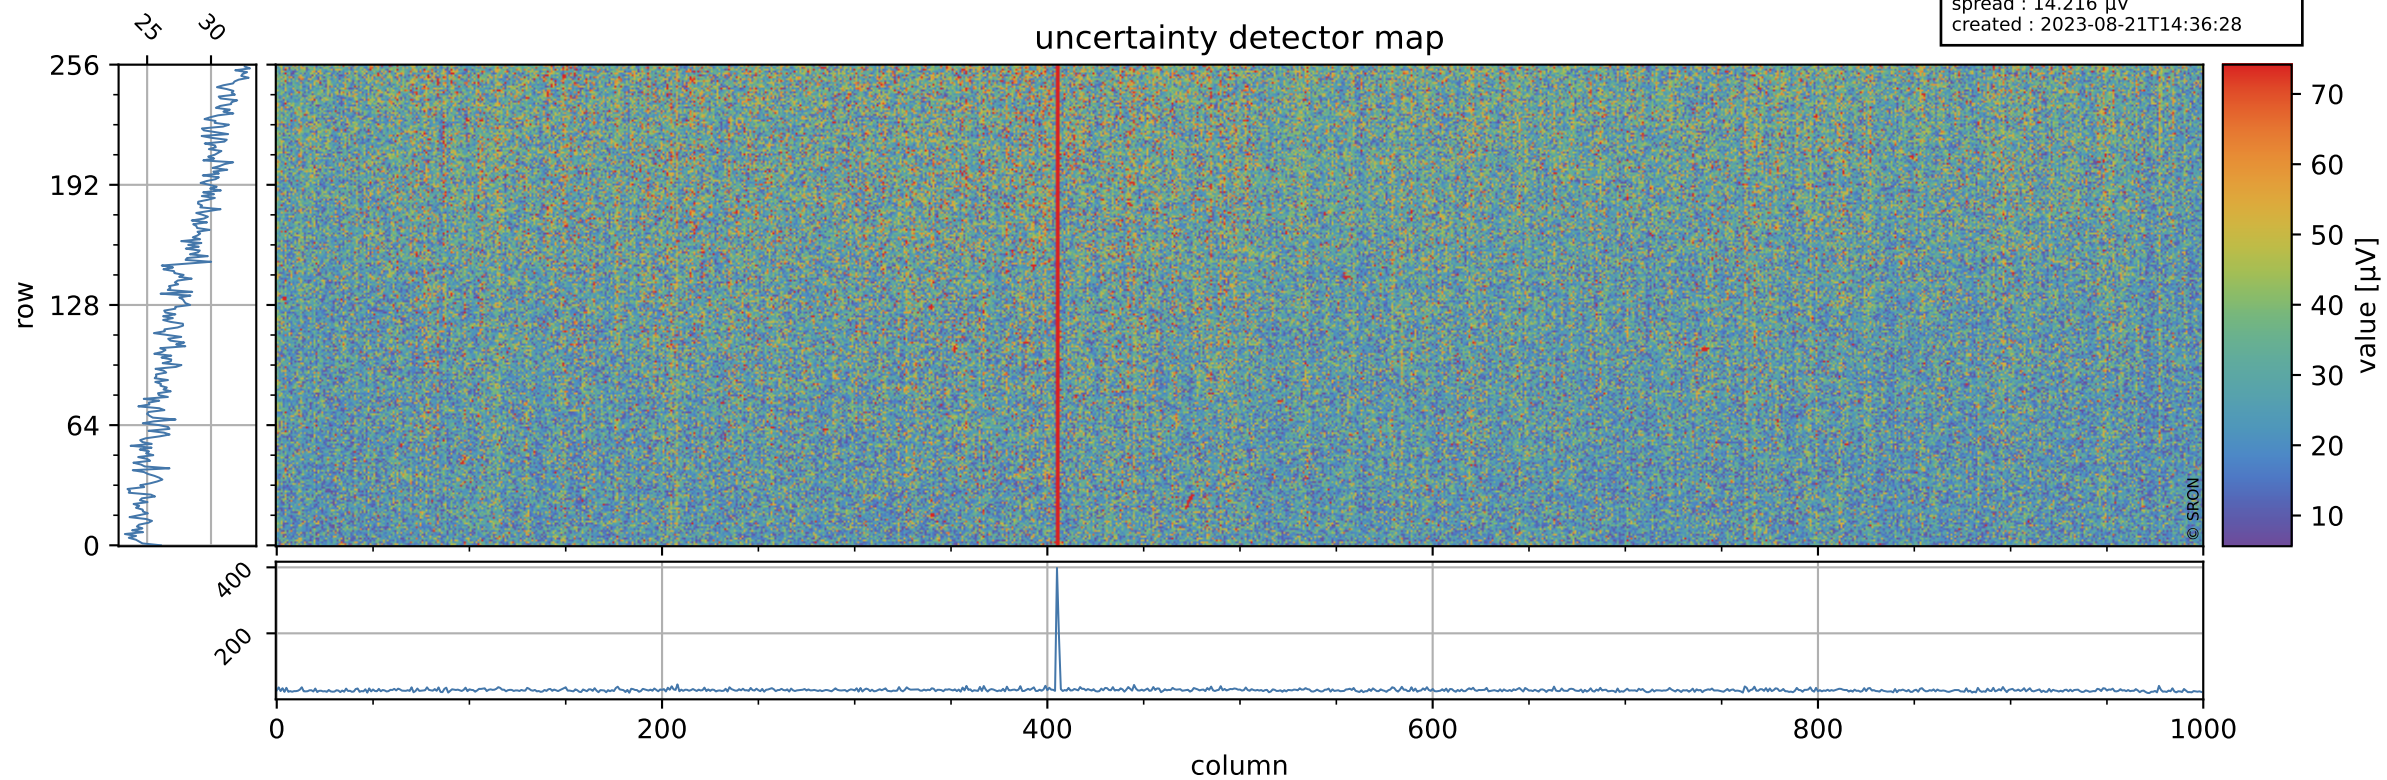

Tropomi SWIR offset (official)

orbits : 19 in [11617, 11662]
coverage : 2020-01-10 / 2020-01-13
median : 0.52593 V
spread : 0.035915 V
created : 2023-08-21T14:36:27

value detector map

Tropomi SWIR offset (official)

orbits : 19 in [11617, 11662]
coverage : 2020-01-10 / 2020-01-13
median : 27.976 μV
spread : 14.216 μV
created : 2023-08-21T14:36:28

Tropomi SWIR offset (official)

orbits : 19 in [11617, 11662]
coverage : 2020-01-10 / 2020-01-13
median : -0.094649 mV
spread : 0.36351 mV
created : 2023-08-21T14:36:28

value compared with SWIR offset CKD

Tropomi SWIR offset (official) ground-tracks of Sentinel-5P

orbits : 19 in [11617, 11662]
coverage : 2020-01-10 / 2020-01-13
created : 2023-08-21T14:36:29

Tropomi SWIR offset (official)

orbits : [2827, 11662]
coverage : 2018-04-30 / 2020-01-13
created : 2023-08-21T14:36:29

trend of detector median & temperatures