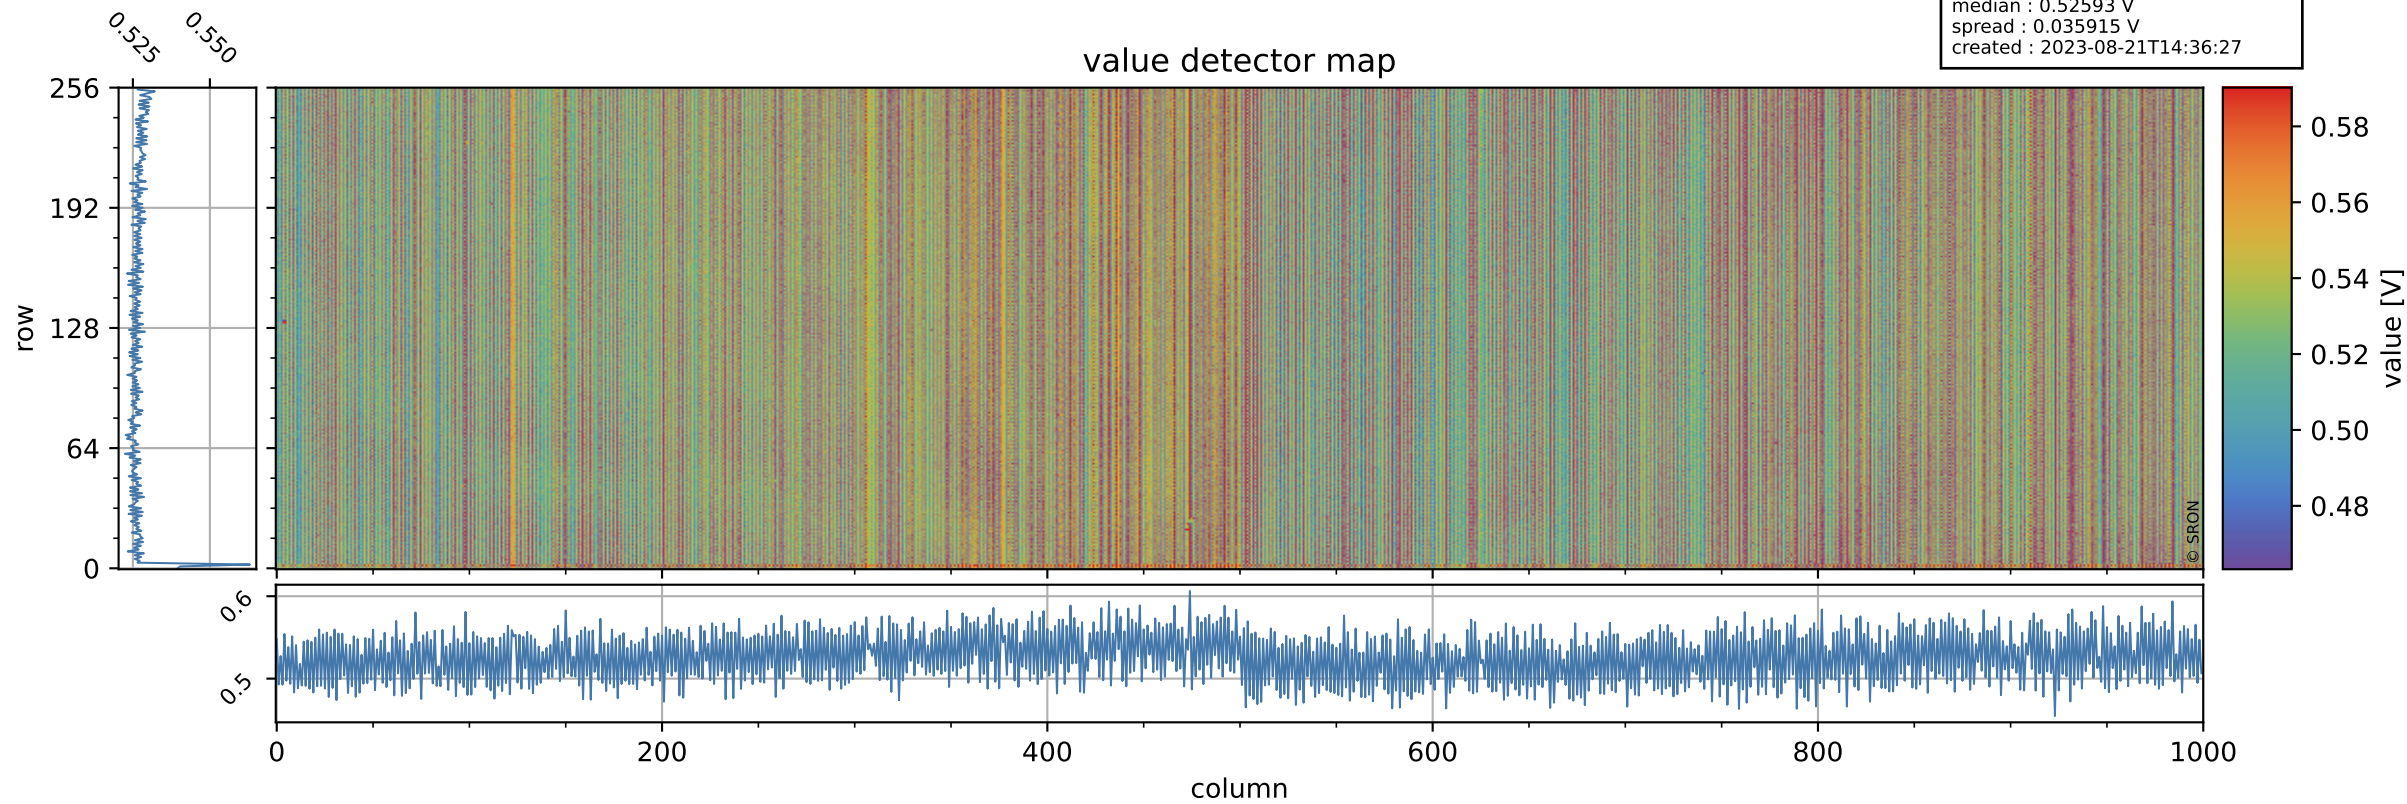

Tropomi SWIR offset (official)

orbits : 19 in [11617, 11662]
coverage : 2020-01-10 / 2020-01-13
median : 0.52593 V
spread : 0.035915 V
created : 2023-08-21T14:36:27

value detector map

Tropomi SWIR offset (official)

orbits : 19 in [11617, 11662]
coverage : 2020-01-10 / 2020-01-13
median : 27.976 μV
spread : 14.216 μV
created : 2023-08-21T14:36:28

Tropomi SWIR offset (official)

orbits : 19 in [11617, 11662]
coverage : 2020-01-10 / 2020-01-13
median : -0.094649 mV
spread : 0.36351 mV
created : 2023-08-21T14:36:28

value compared with SWIR offset CKD

Tropomi SWIR offset (official) ground-tracks of Sentinel-5P

orbits : 19 in [11617, 11662]
coverage : 2020-01-10 / 2020-01-13
created : 2023-08-21T14:36:29

Tropomi SWIR offset (official)

orbits : [2827, 11662]
coverage : 2018-04-30 / 2020-01-13
created : 2023-08-21T14:36:29

trend of detector median & temperatures