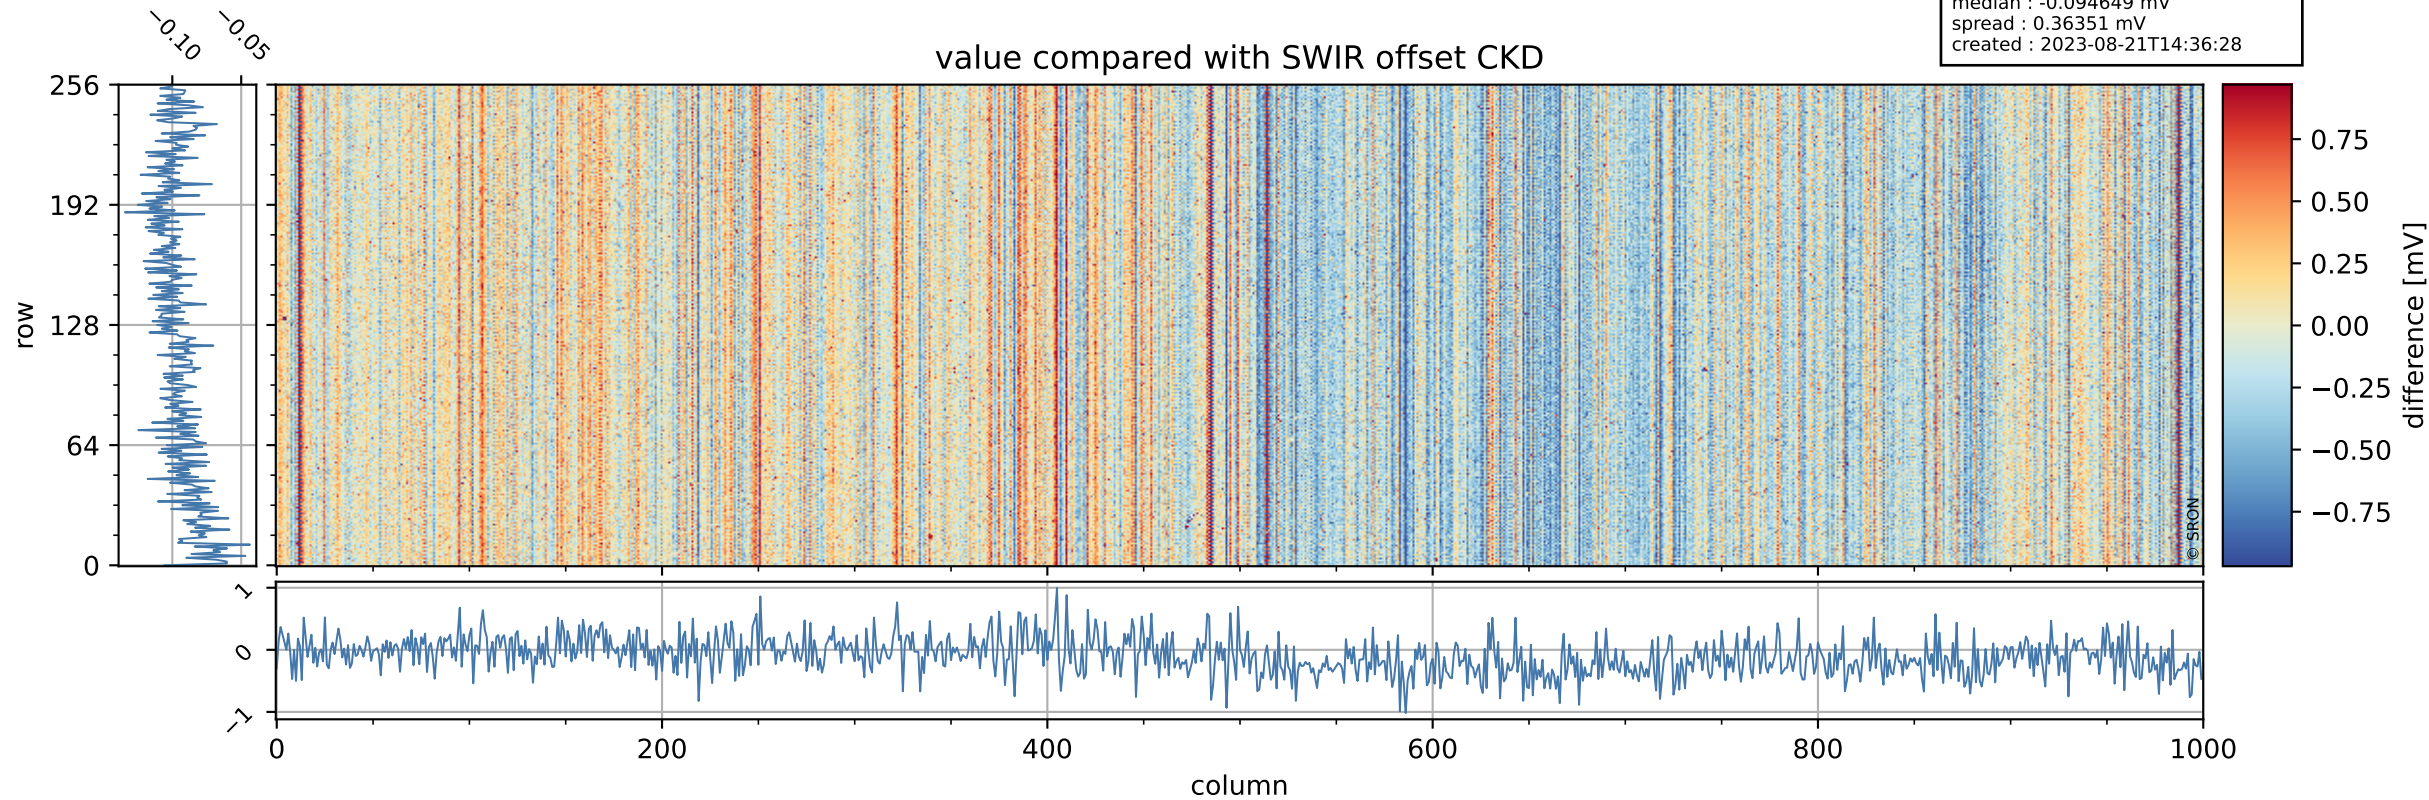

Tropomi SWIR offset (official)

orbits : 19 in [11617, 11662]
coverage : 2020-01-10 / 2020-01-13
median : 0.52593 V
spread : 0.035915 V
created : 2023-08-21T14:36:27

value detector map

Tropomi SWIR offset (official)

orbits : 19 in [11617, 11662]
coverage : 2020-01-10 / 2020-01-13
median : 27.976 μV
spread : 14.216 μV
created : 2023-08-21T14:36:28

Tropomi SWIR offset (official)

orbits : 19 in [11617, 11662]
coverage : 2020-01-10 / 2020-01-13
median : -0.094649 mV
spread : 0.36351 mV
created : 2023-08-21T14:36:28

value compared with SWIR offset CKD

Tropomi SWIR offset (official) ground-tracks of Sentinel-5P

orbits : 19 in [11617, 11662]
coverage : 2020-01-10 / 2020-01-13
created : 2023-08-21T14:36:29

Tropomi SWIR offset (official)

orbits : [2827, 11662]
coverage : 2018-04-30 / 2020-01-13
created : 2023-08-21T14:36:29

trend of detector median & temperatures