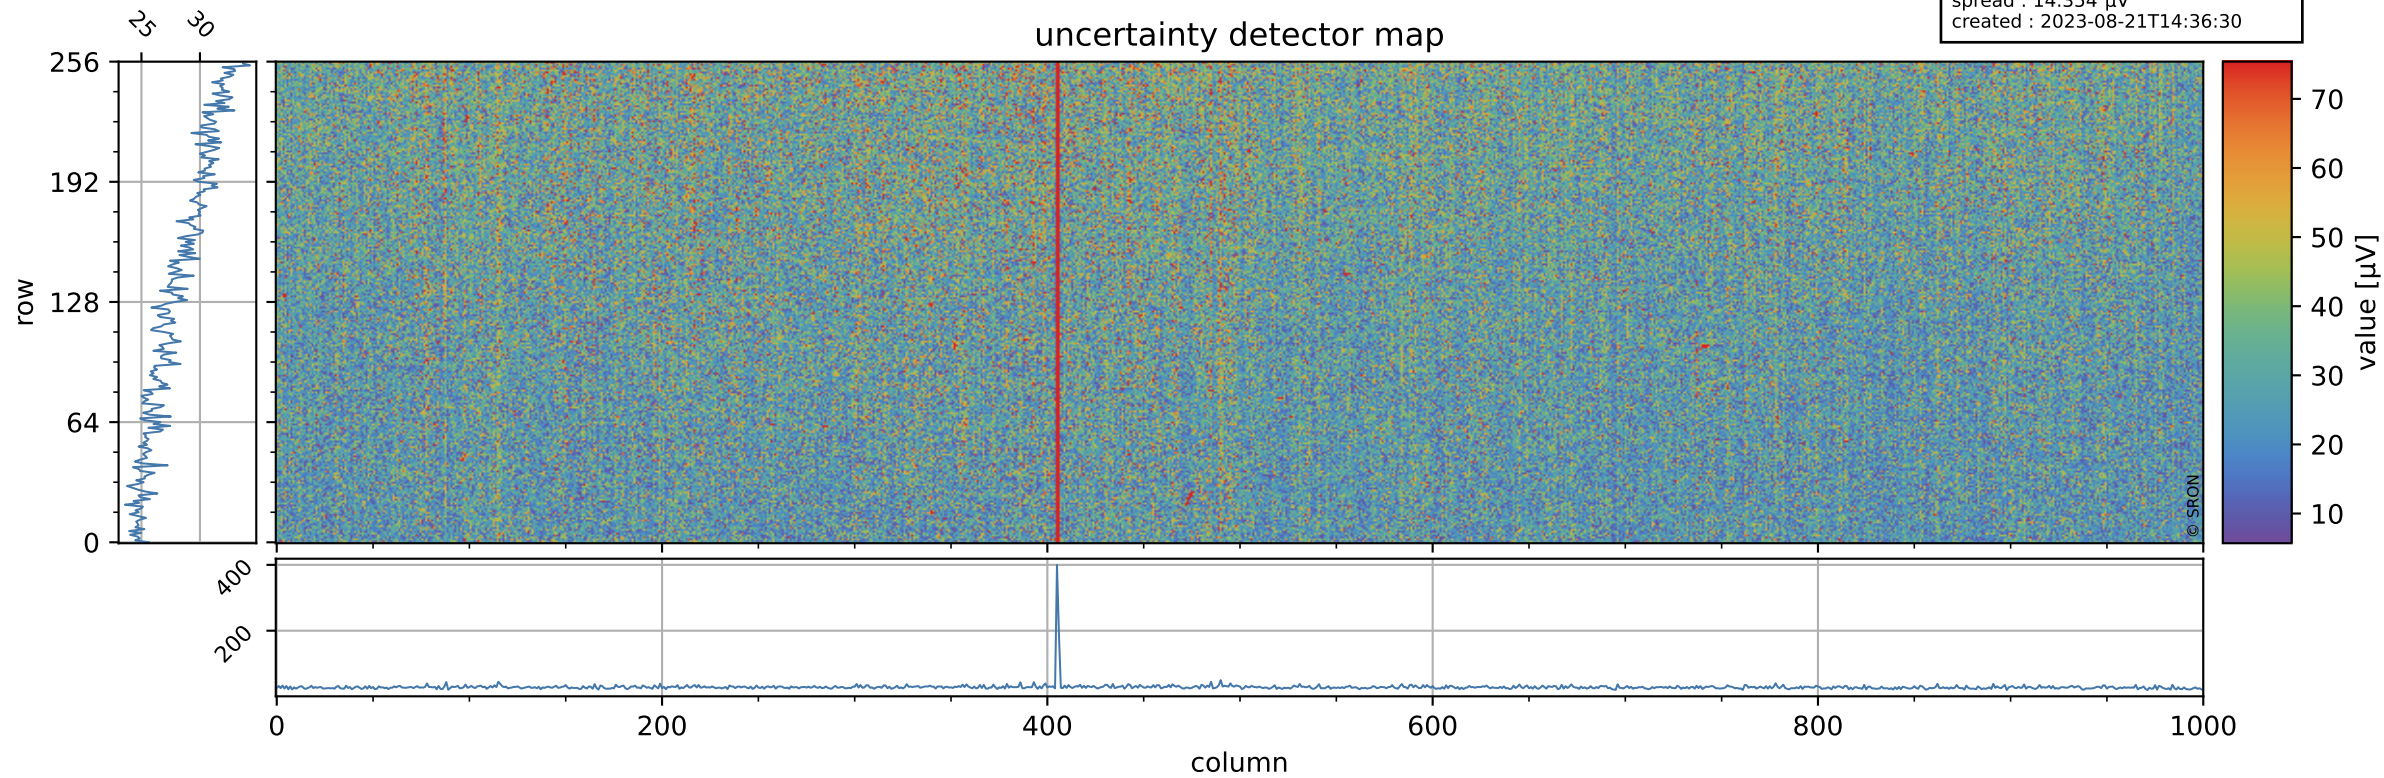

# Tropomi SWIR offset (official)

orbits : 19 in [11632, 11677]  
coverage : 2020-01-11 / 2020-01-14  
median : 0.52592 V  
spread : 0.035915 V  
created : 2023-08-21T14:36:30

## value detector map

# Tropomi SWIR offset (official)

orbits : 19 in [11632, 11677]  
coverage : 2020-01-11 / 2020-01-14  
median : 28.31  $\mu\text{V}$   
spread : 14.354  $\mu\text{V}$   
created : 2023-08-21T14:36:30

# Tropomi SWIR offset (official) ground-tracks of Sentinel-5P

orbits : 19 in [11632, 11677]  
coverage : 2020-01-11 / 2020-01-14  
created : 2023-08-21T14:36:31