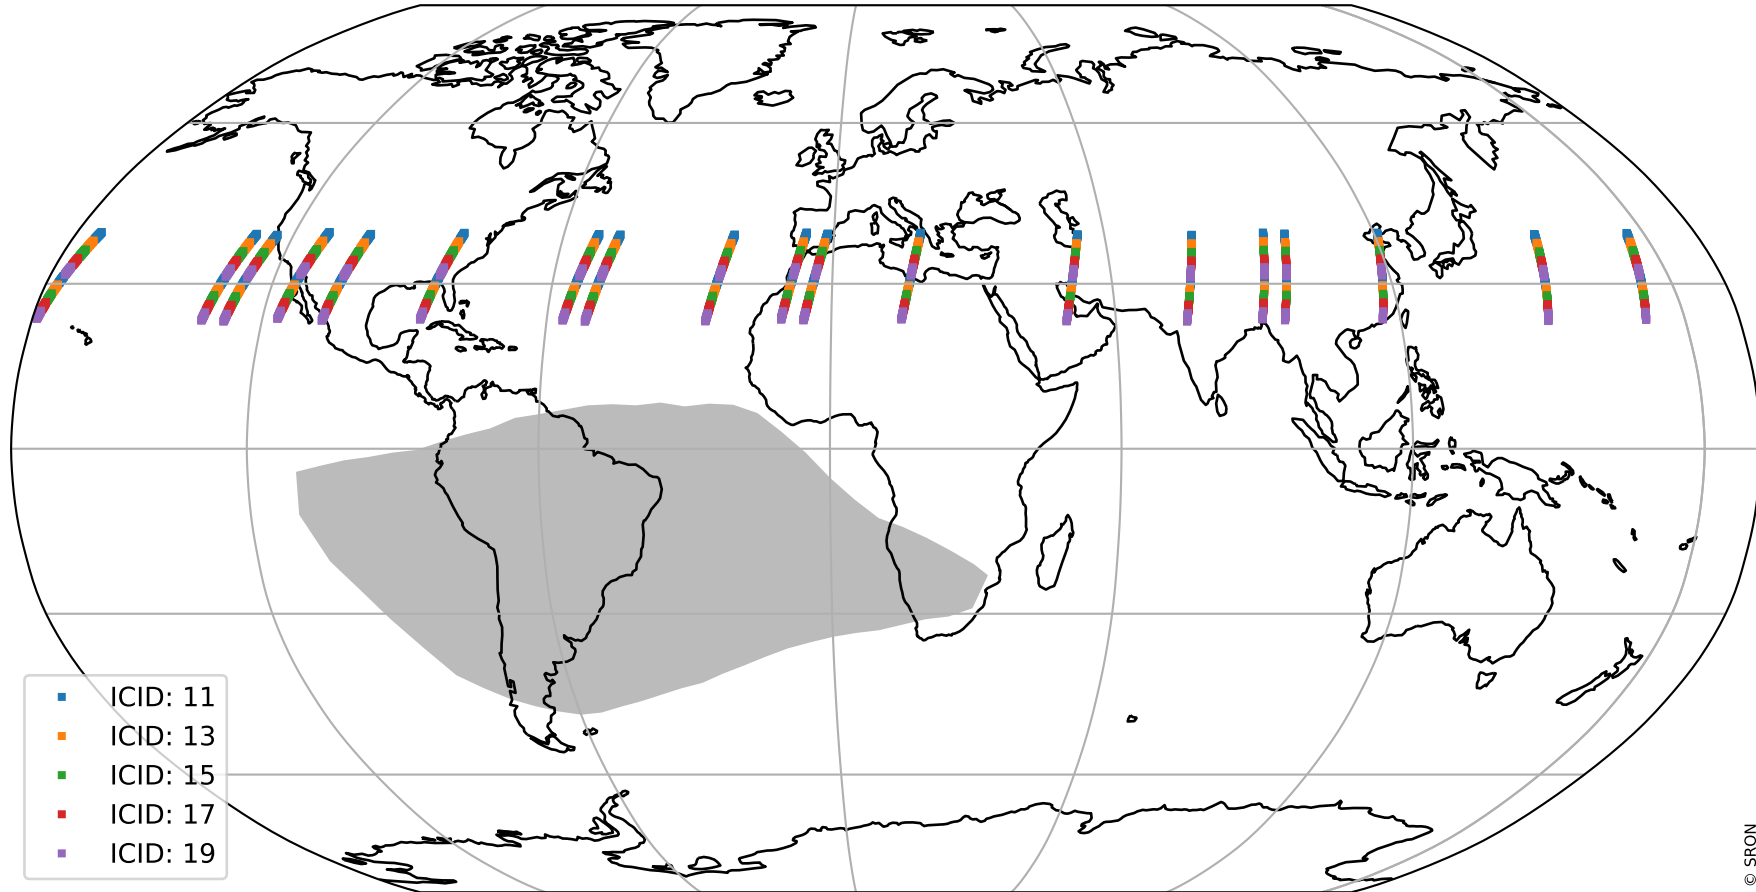

# Tropomi SWIR offset (official)

orbits : 19 in [11632, 11677]  
coverage : 2020-01-11 / 2020-01-14  
median : 28.31  $\mu\text{V}$   
spread : 14.354  $\mu\text{V}$   
created : 2023-08-21T14:36:30

# Tropomi SWIR offset (official)

orbits : 19 in [11632, 11677]  
coverage : 2020-01-11 / 2020-01-14  
median : -0.10122 mV  
spread : 0.35951 mV  
created : 2023-08-21T14:36:31

value compared with SWIR offset CKD

# Tropomi SWIR offset (official) ground-tracks of Sentinel-5P

orbits : 19 in [11632, 11677]  
coverage : 2020-01-11 / 2020-01-14  
created : 2023-08-21T14:36:31

# Tropomi SWIR offset (official)

orbits : [2827, 11677]  
coverage : 2018-04-30 / 2020-01-14  
created : 2023-08-21T14:36:32