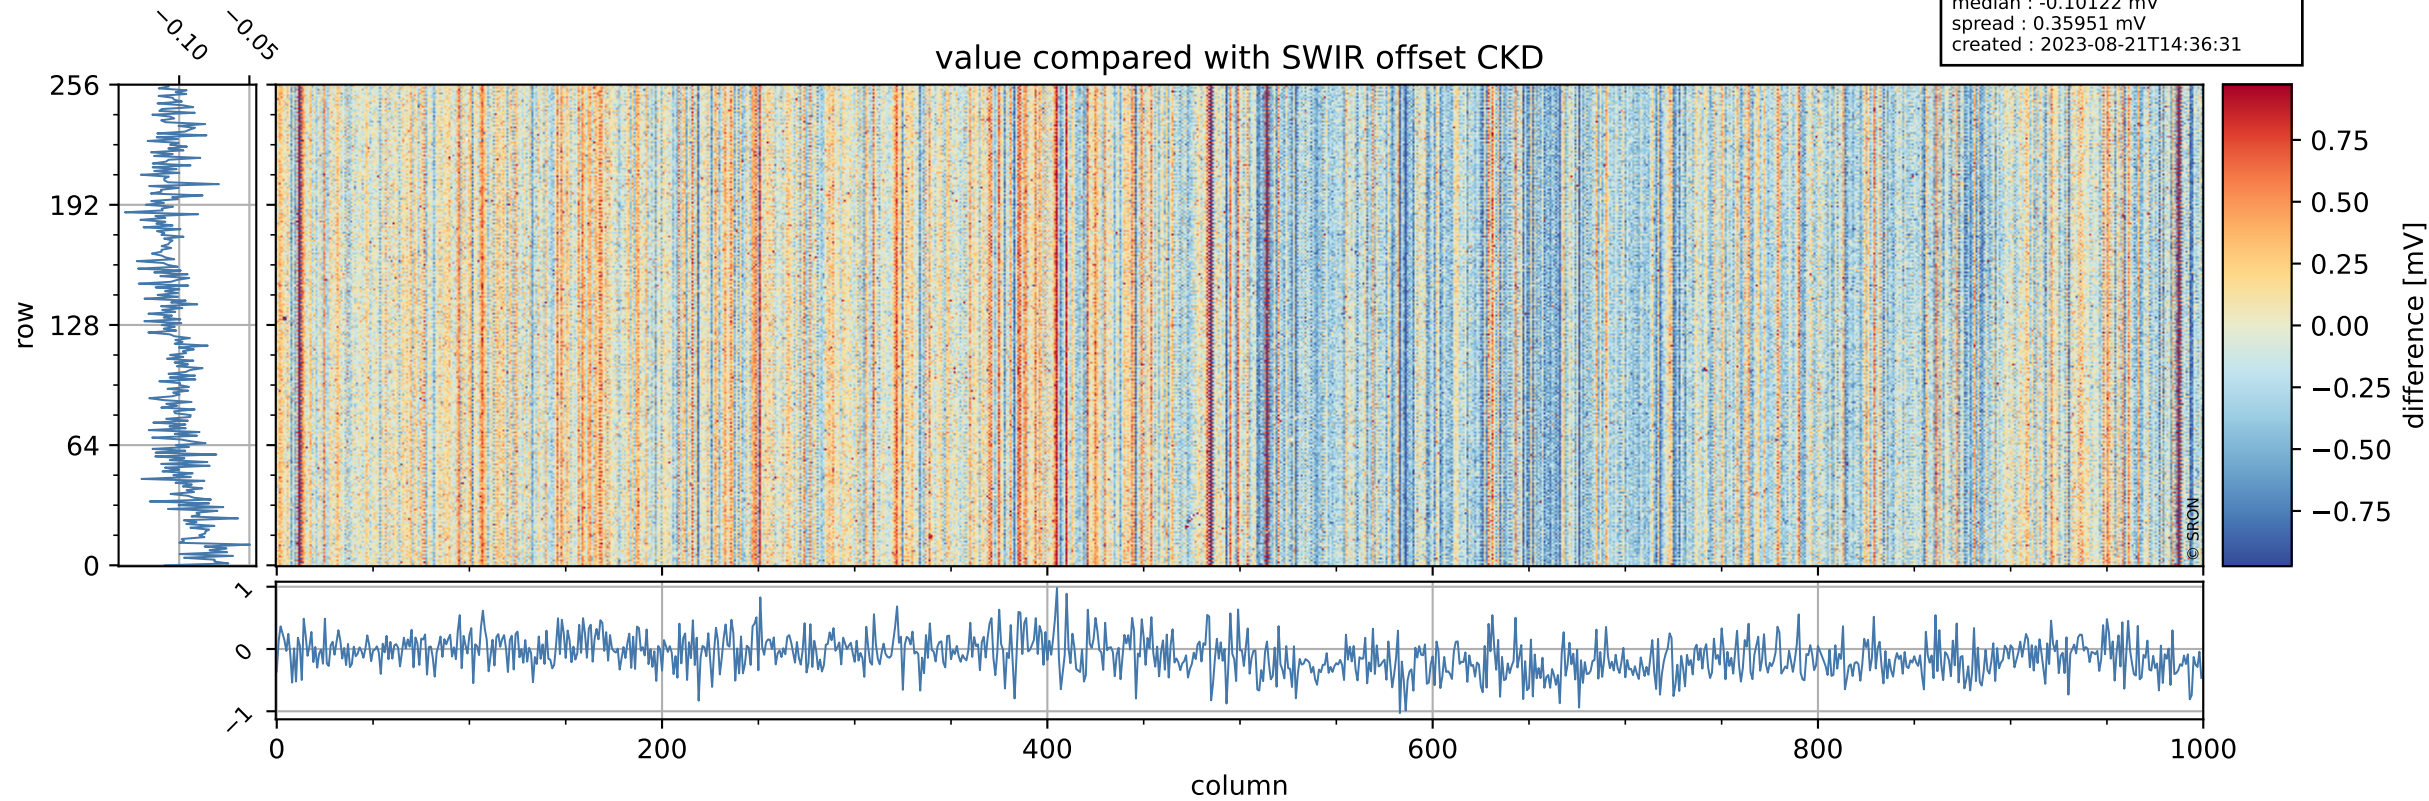

## value detector map

# Tropomi SWIR offset (official)

orbits : 19 in [11632, 11677]  
coverage : 2020-01-11 / 2020-01-14  
median : 28.31  $\mu\text{V}$   
spread : 14.354  $\mu\text{V}$   
created : 2023-08-21T14:36:30

# Tropomi SWIR offset (official)

orbits : 19 in [11632, 11677]  
coverage : 2020-01-11 / 2020-01-14  
median : -0.10122 mV  
spread : 0.35951 mV  
created : 2023-08-21T14:36:31

value compared with SWIR offset CKD

# Tropomi SWIR offset (official) ground-tracks of Sentinel-5P

orbits : 19 in [11632, 11677]  
coverage : 2020-01-11 / 2020-01-14  
created : 2023-08-21T14:36:31