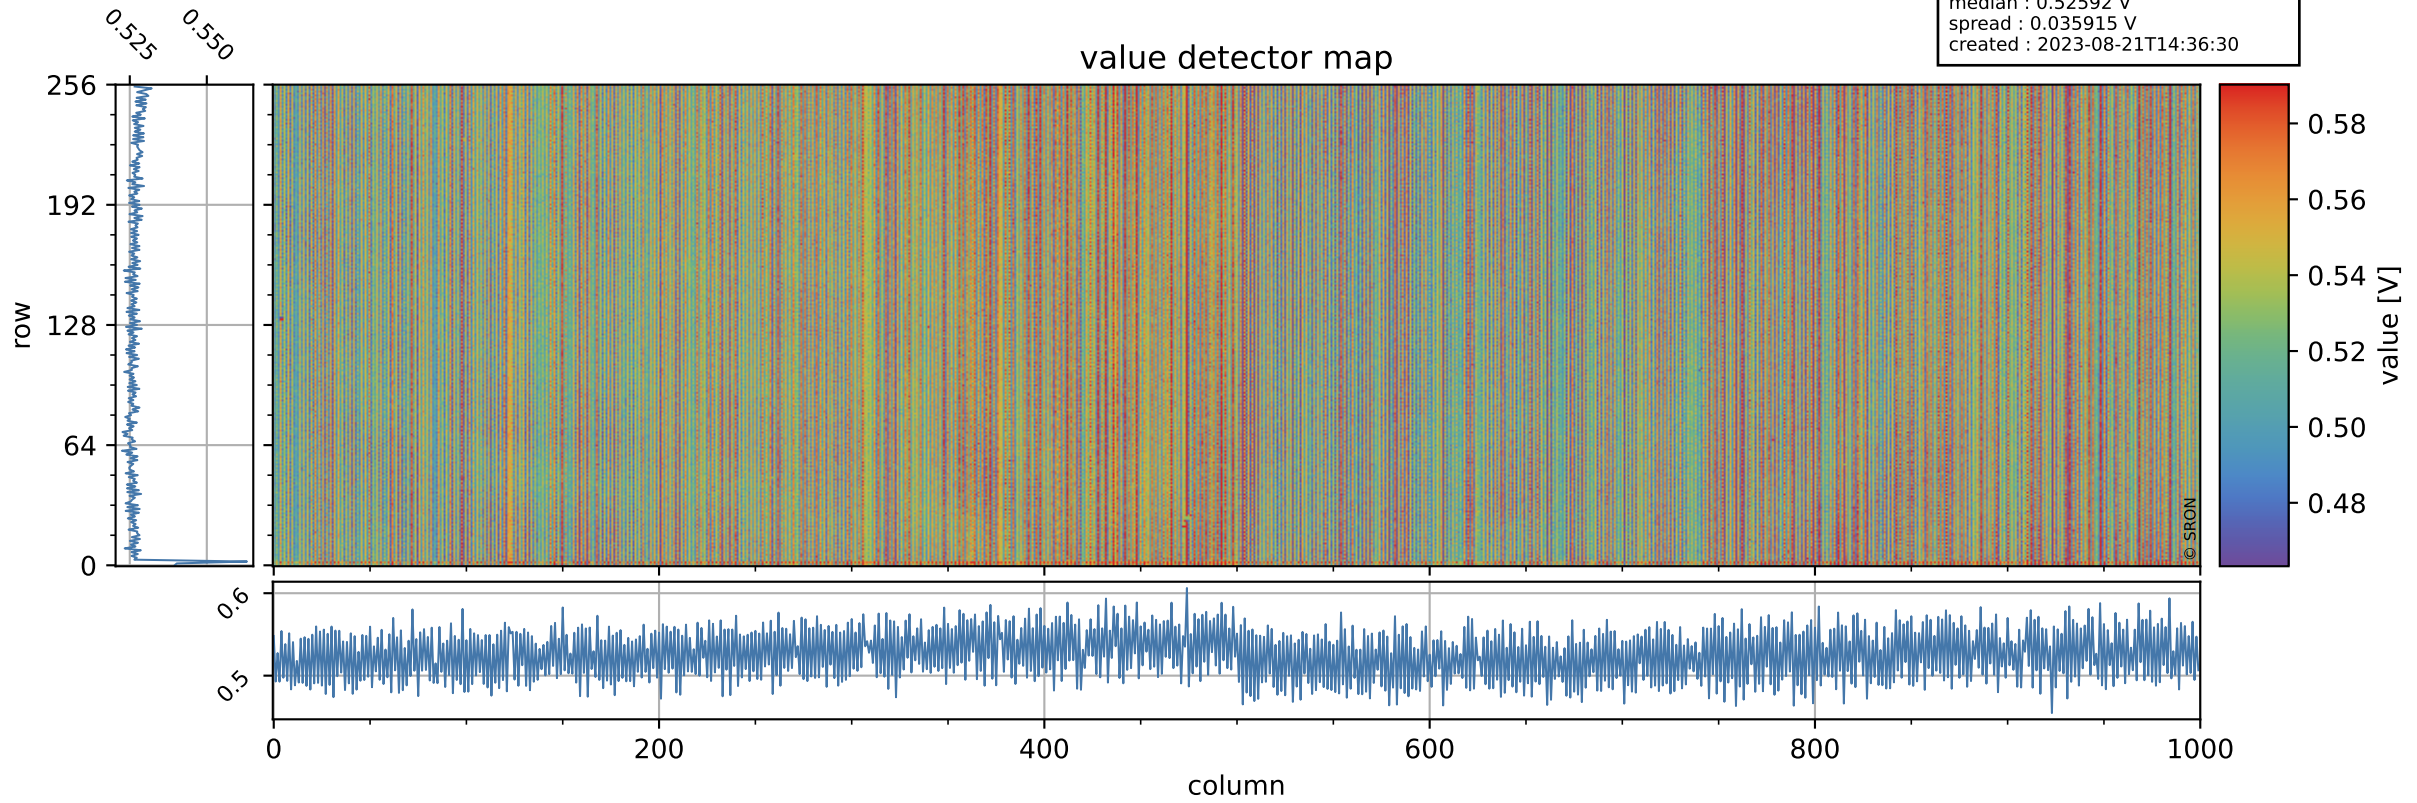

# Tropomi SWIR offset (official)

orbits : 19 in [11632, 11677]  
coverage : 2020-01-11 / 2020-01-14  
median : 0.52592 V  
spread : 0.035915 V  
created : 2023-08-21T14:36:30

## value detector map

# Tropomi SWIR offset (official)

orbits : 19 in [11632, 11677]  
coverage : 2020-01-11 / 2020-01-14  
median : 28.31  $\mu\text{V}$   
spread : 14.354  $\mu\text{V}$   
created : 2023-08-21T14:36:30

# Tropomi SWIR offset (official) ground-tracks of Sentinel-5P

orbits : 19 in [11632, 11677]  
coverage : 2020-01-11 / 2020-01-14  
created : 2023-08-21T14:36:31