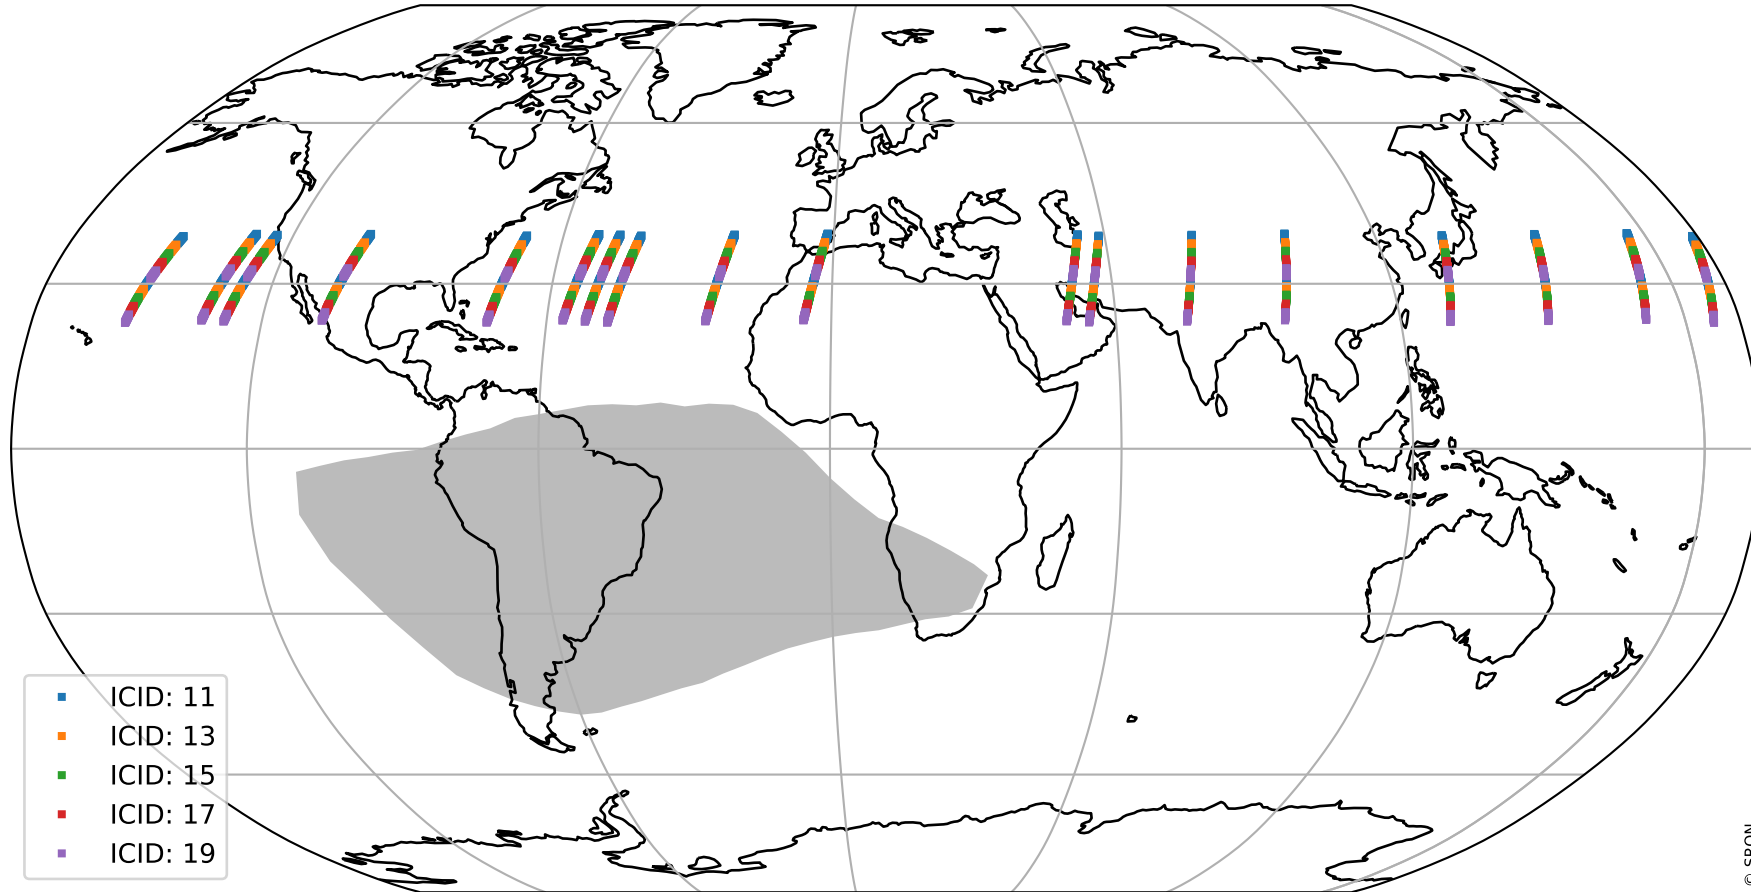

Tropomi SWIR offset (official)

orbits : 18 in [11647, 11692]
coverage : 2020-01-12 / 2020-01-15
median : 0.52593 V
spread : 0.035914 V
created : 2023-08-21T14:36:33

value detector map

Tropomi SWIR offset (official)

orbits : 18 in [11647, 11692]
coverage : 2020-01-12 / 2020-01-15
median : 28.08 μV
spread : 14.257 μV
created : 2023-08-21T14:36:34

Tropomi SWIR offset (official)

orbits : 18 in [11647, 11692]
coverage : 2020-01-12 / 2020-01-15
median : -0.094629 mV
spread : 0.35832 mV
created : 2023-08-21T14:36:34

value compared with SWIR offset CKD

Tropomi SWIR offset (official) ground-tracks of Sentinel-5P

orbits : 18 in [11647, 11692]
coverage : 2020-01-12 / 2020-01-15
created : 2023-08-21T14:36:34

Tropomi SWIR offset (official)

orbits : [2827, 11692]
coverage : 2018-04-30 / 2020-01-15
created : 2023-08-21T14:36:35

trend of detector median & temperatures