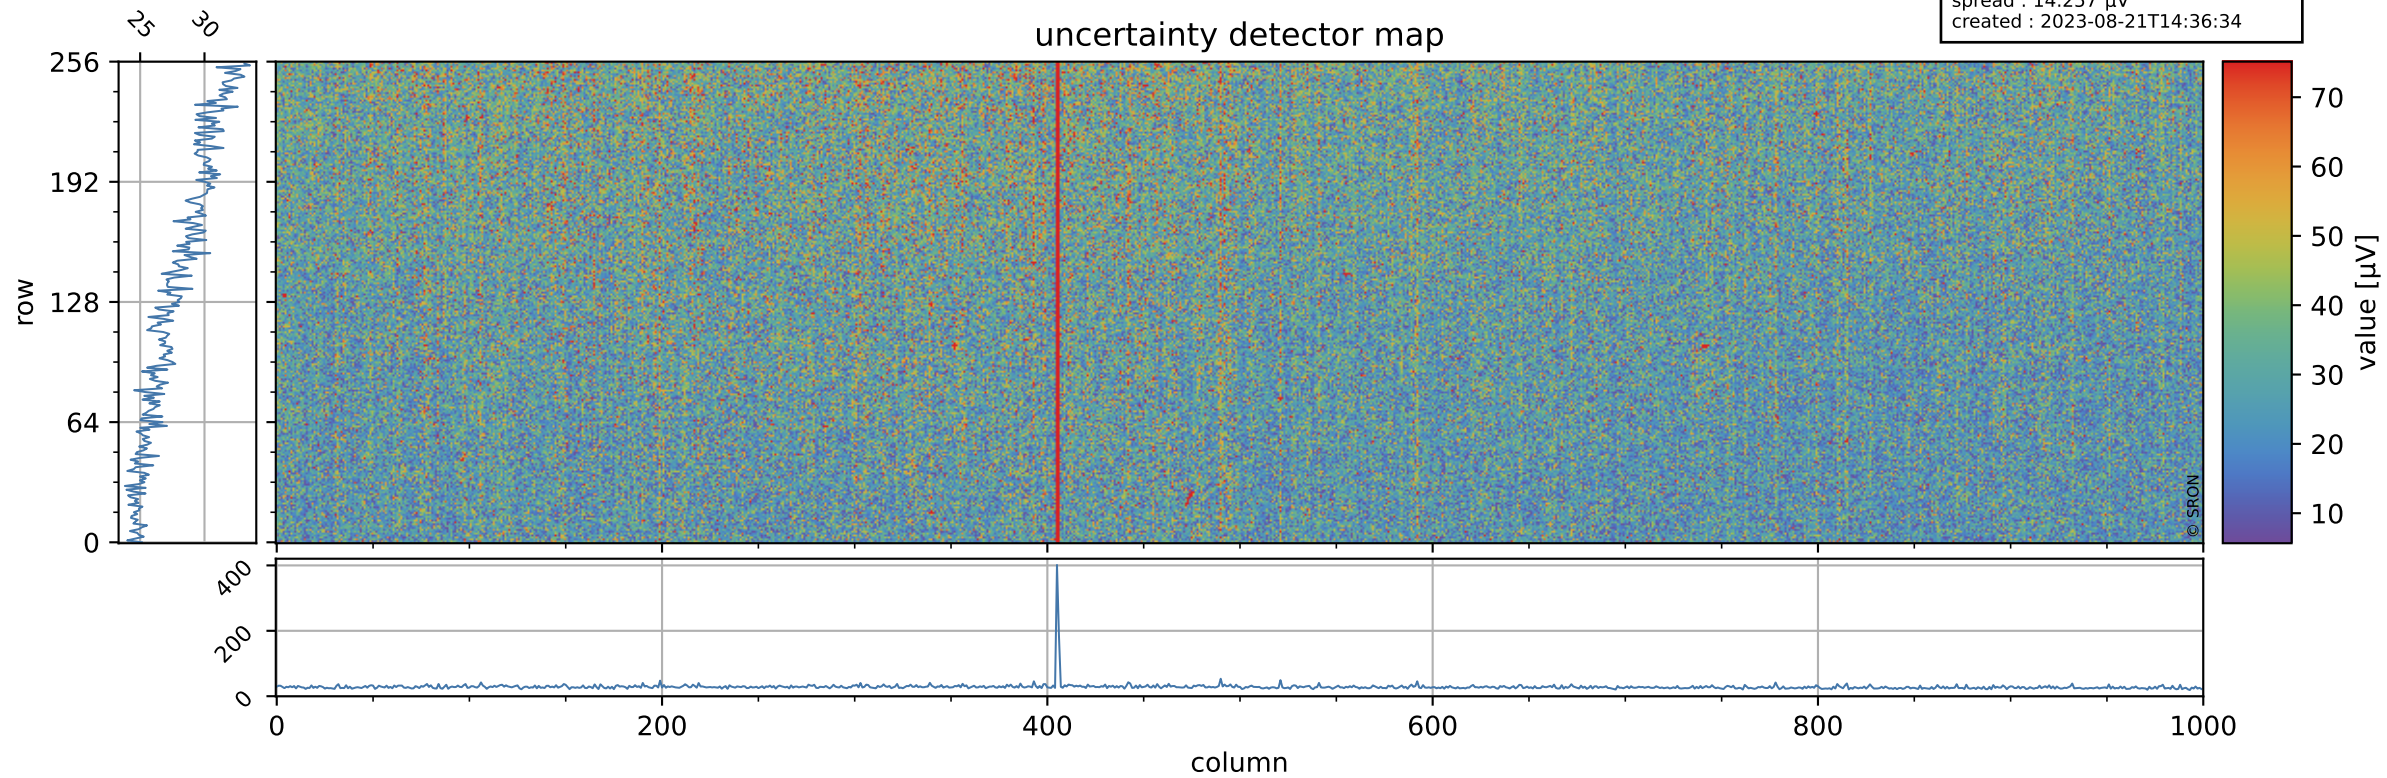

Tropomi SWIR offset (official)

orbits : 18 in [11647, 11692]
coverage : 2020-01-12 / 2020-01-15
median : 0.52593 V
spread : 0.035914 V
created : 2023-08-21T14:36:33

value detector map

Tropomi SWIR offset (official)

orbits : 18 in [11647, 11692]
coverage : 2020-01-12 / 2020-01-15
median : 28.08 μV
spread : 14.257 μV
created : 2023-08-21T14:36:34

Tropomi SWIR offset (official)

orbits : 18 in [11647, 11692]
coverage : 2020-01-12 / 2020-01-15
median : -0.094629 mV
spread : 0.35832 mV
created : 2023-08-21T14:36:34

value compared with SWIR offset CKD

Tropomi SWIR offset (official) ground-tracks of Sentinel-5P

orbits : 18 in [11647, 11692]
coverage : 2020-01-12 / 2020-01-15
created : 2023-08-21T14:36:34

Tropomi SWIR offset (official)

orbits : [2827, 11692]
coverage : 2018-04-30 / 2020-01-15
created : 2023-08-21T14:36:35

trend of detector median & temperatures