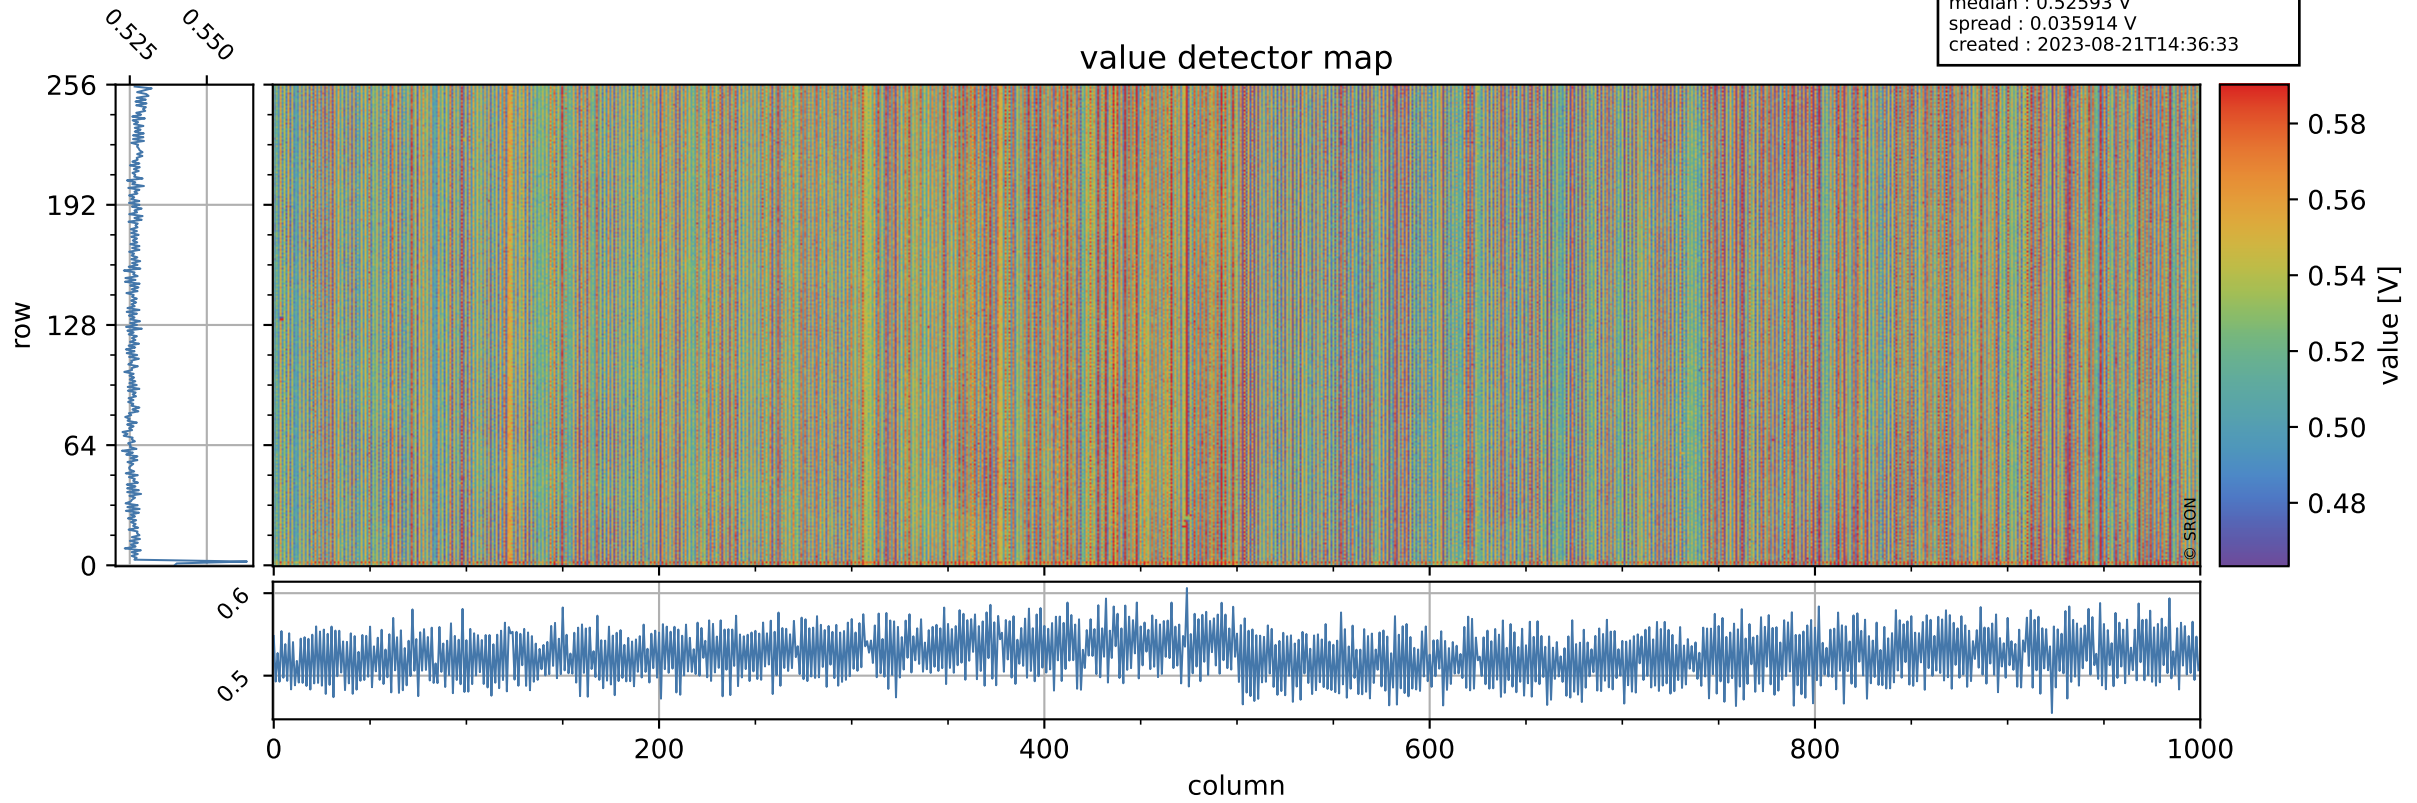

Tropomi SWIR offset (official)

orbits : 18 in [11647, 11692]
coverage : 2020-01-12 / 2020-01-15
median : 0.52593 V
spread : 0.035914 V
created : 2023-08-21T14:36:33

value detector map

Tropomi SWIR offset (official)

orbits : 18 in [11647, 11692]
coverage : 2020-01-12 / 2020-01-15
median : 28.08 μV
spread : 14.257 μV
created : 2023-08-21T14:36:34

Tropomi SWIR offset (official)

orbits : 18 in [11647, 11692]
coverage : 2020-01-12 / 2020-01-15
median : -0.094629 mV
spread : 0.35832 mV
created : 2023-08-21T14:36:34

value compared with SWIR offset CKD

Tropomi SWIR offset (official) ground-tracks of Sentinel-5P

orbits : 18 in [11647, 11692]
coverage : 2020-01-12 / 2020-01-15
created : 2023-08-21T14:36:34

Tropomi SWIR offset (official)

orbits : [2827, 11692]
coverage : 2018-04-30 / 2020-01-15
created : 2023-08-21T14:36:35

trend of detector median & temperatures