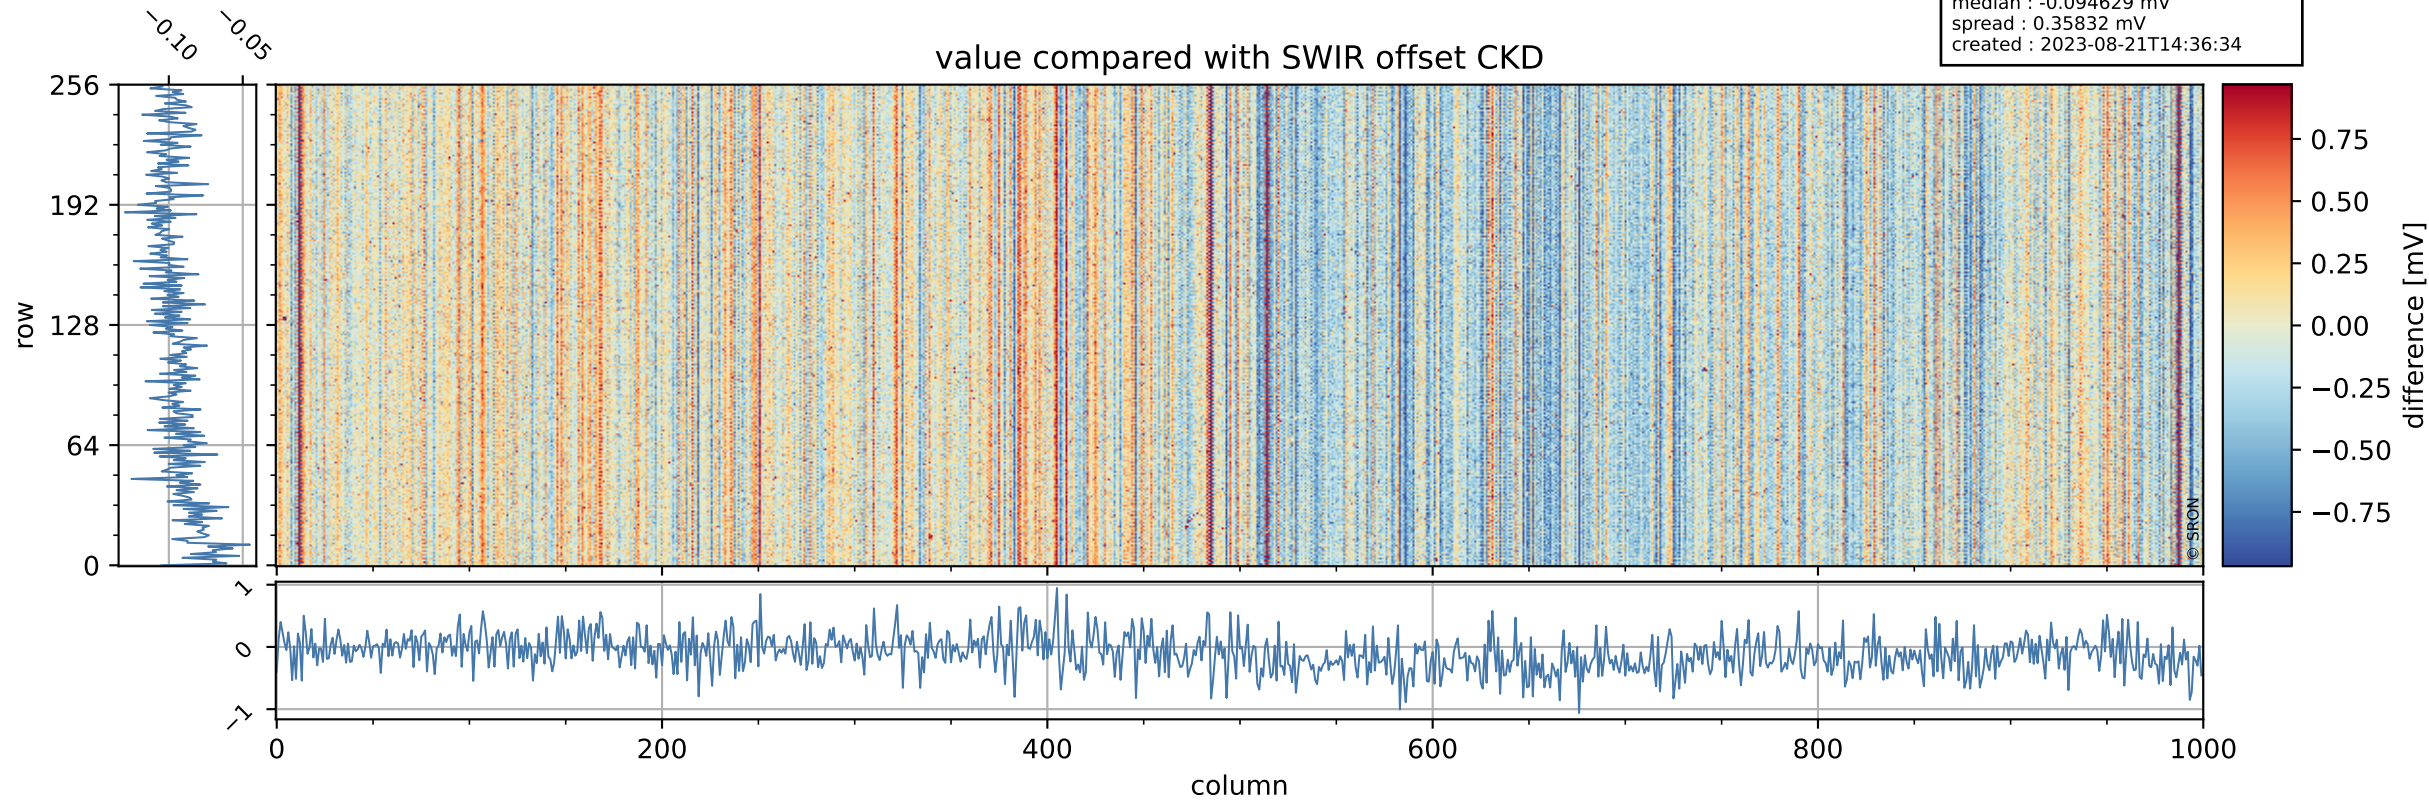

Tropomi SWIR offset (official)

orbits : 18 in [11647, 11692]
coverage : 2020-01-12 / 2020-01-15
median : 0.52593 V
spread : 0.035914 V
created : 2023-08-21T14:36:33

value detector map

Tropomi SWIR offset (official)

orbits : 18 in [11647, 11692]
coverage : 2020-01-12 / 2020-01-15
median : 28.08 μV
spread : 14.257 μV
created : 2023-08-21T14:36:34

Tropomi SWIR offset (official)

orbits : 18 in [11647, 11692]
coverage : 2020-01-12 / 2020-01-15
median : -0.094629 mV
spread : 0.35832 mV
created : 2023-08-21T14:36:34

value compared with SWIR offset CKD

Tropomi SWIR offset (official) ground-tracks of Sentinel-5P

orbits : 18 in [11647, 11692]
coverage : 2020-01-12 / 2020-01-15
created : 2023-08-21T14:36:34

Tropomi SWIR offset (official)

orbits : [2827, 11692]
coverage : 2018-04-30 / 2020-01-15
created : 2023-08-21T14:36:35

trend of detector median & temperatures