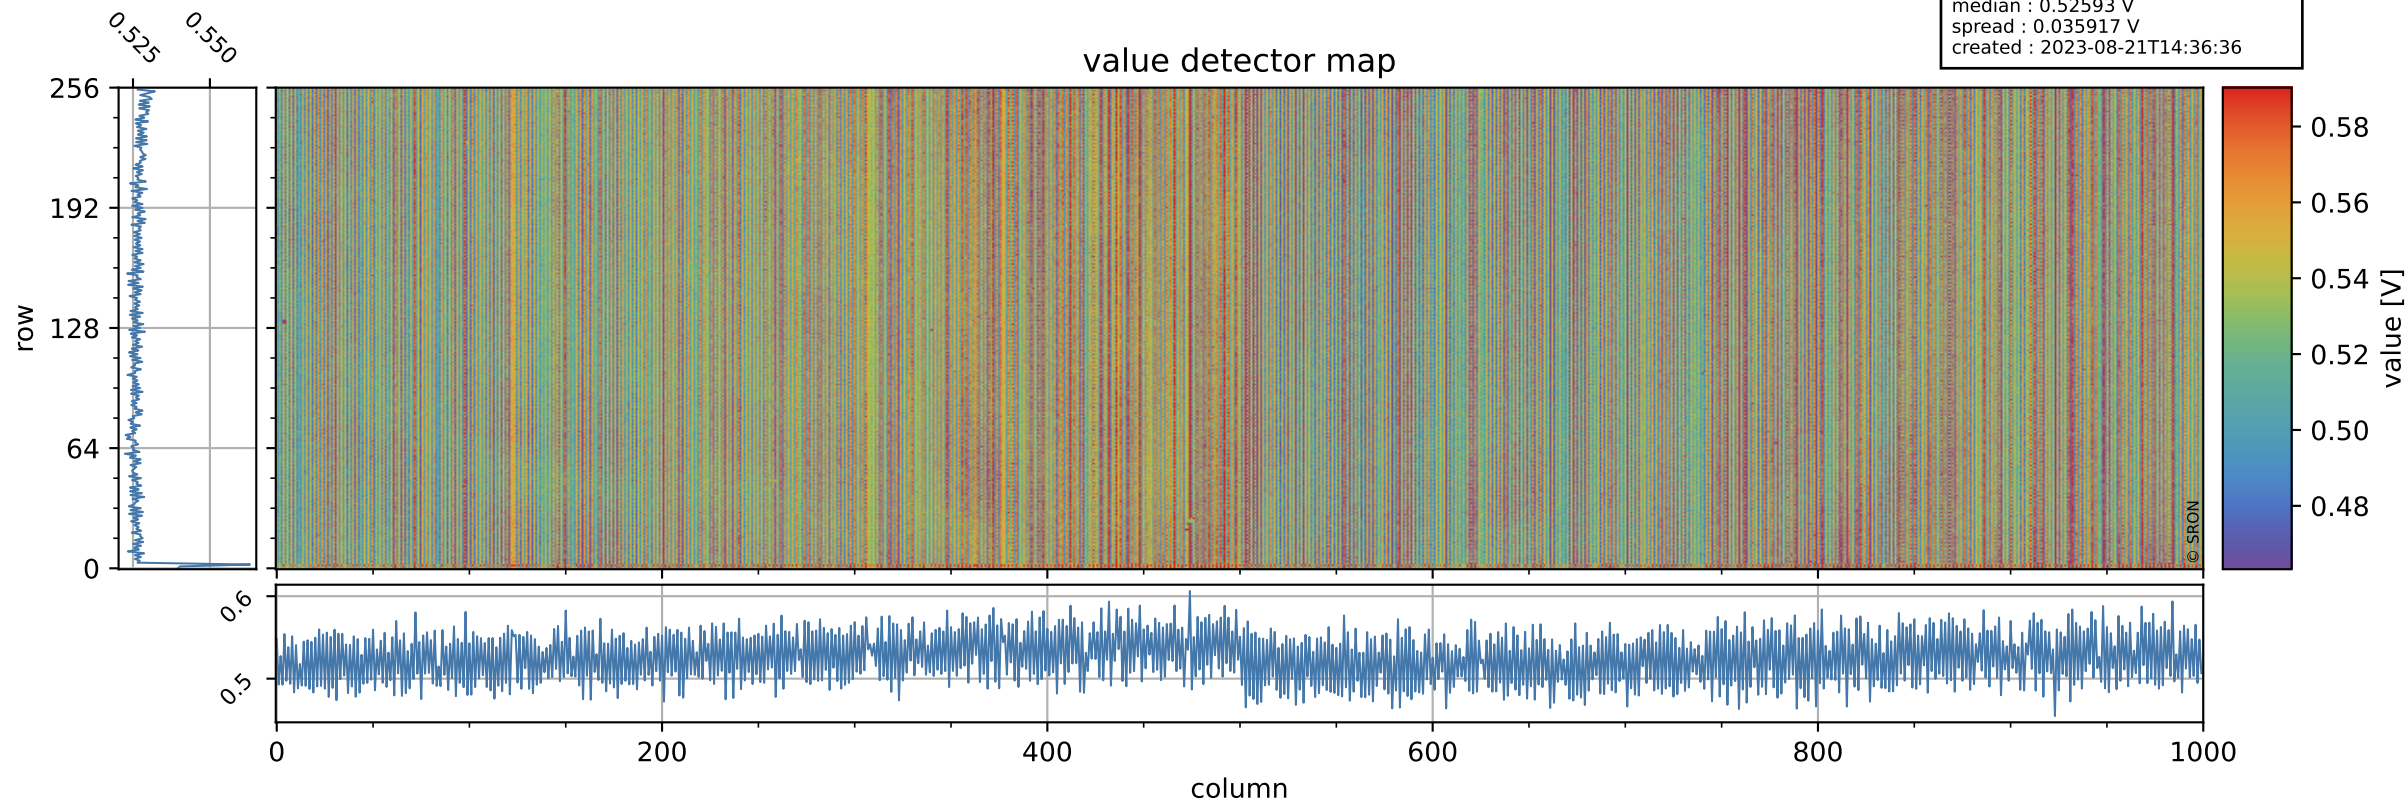

Tropomi SWIR offset (official)

orbits : 19 in [11662, 11707]
coverage : 2020-01-13 / 2020-01-16
median : 0.52593 V
spread : 0.035917 V
created : 2023-08-21T14:36:36

value detector map

Tropomi SWIR offset (official)

orbits : 19 in [11662, 11707]
coverage : 2020-01-13 / 2020-01-16
median : 28.02 μV
spread : 14.243 μV
created : 2023-08-21T14:36:37

Tropomi SWIR offset (official)

orbits : 19 in [11662, 11707]
coverage : 2020-01-13 / 2020-01-16
median : -0.096093 mV
spread : 0.36183 mV
created : 2023-08-21T14:36:37

value compared with SWIR offset CKD

Tropomi SWIR offset (official) ground-tracks of Sentinel-5P

orbits : 19 in [11662, 11707]
coverage : 2020-01-13 / 2020-01-16
created : 2023-08-21T14:36:38

Tropomi SWIR offset (official)

orbits : [2827, 11707]
coverage : 2018-04-30 / 2020-01-16
created : 2023-08-21T14:36:38

trend of detector median & temperatures