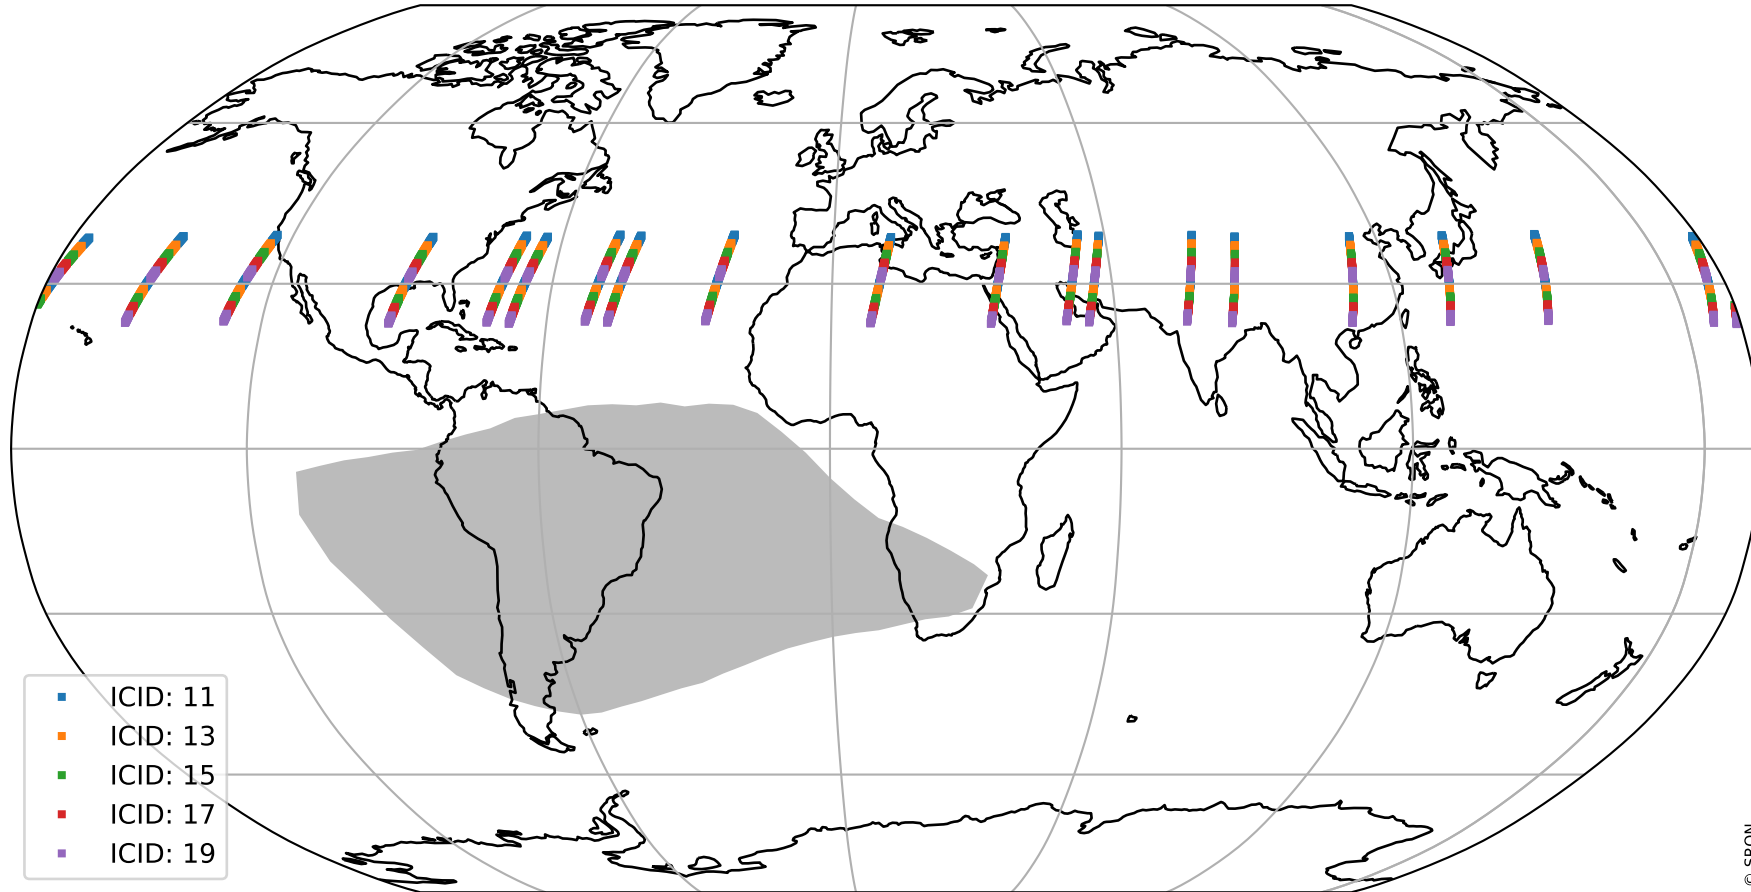

Tropomi SWIR offset (official)

orbits : 19 in [11662, 11707]
coverage : 2020-01-13 / 2020-01-16
median : 0.52593 V
spread : 0.035917 V
created : 2023-08-21T14:36:36

value detector map

Tropomi SWIR offset (official)

orbits : 19 in [11662, 11707]
coverage : 2020-01-13 / 2020-01-16
median : 28.02 μV
spread : 14.243 μV
created : 2023-08-21T14:36:37

Tropomi SWIR offset (official)

orbits : 19 in [11662, 11707]
coverage : 2020-01-13 / 2020-01-16
median : -0.096093 mV
spread : 0.36183 mV
created : 2023-08-21T14:36:37

value compared with SWIR offset CKD

Tropomi SWIR offset (official) ground-tracks of Sentinel-5P

orbits : 19 in [11662, 11707]
coverage : 2020-01-13 / 2020-01-16
created : 2023-08-21T14:36:38

Tropomi SWIR offset (official)

orbits : [2827, 11707]
coverage : 2018-04-30 / 2020-01-16
created : 2023-08-21T14:36:38

trend of detector median & temperatures