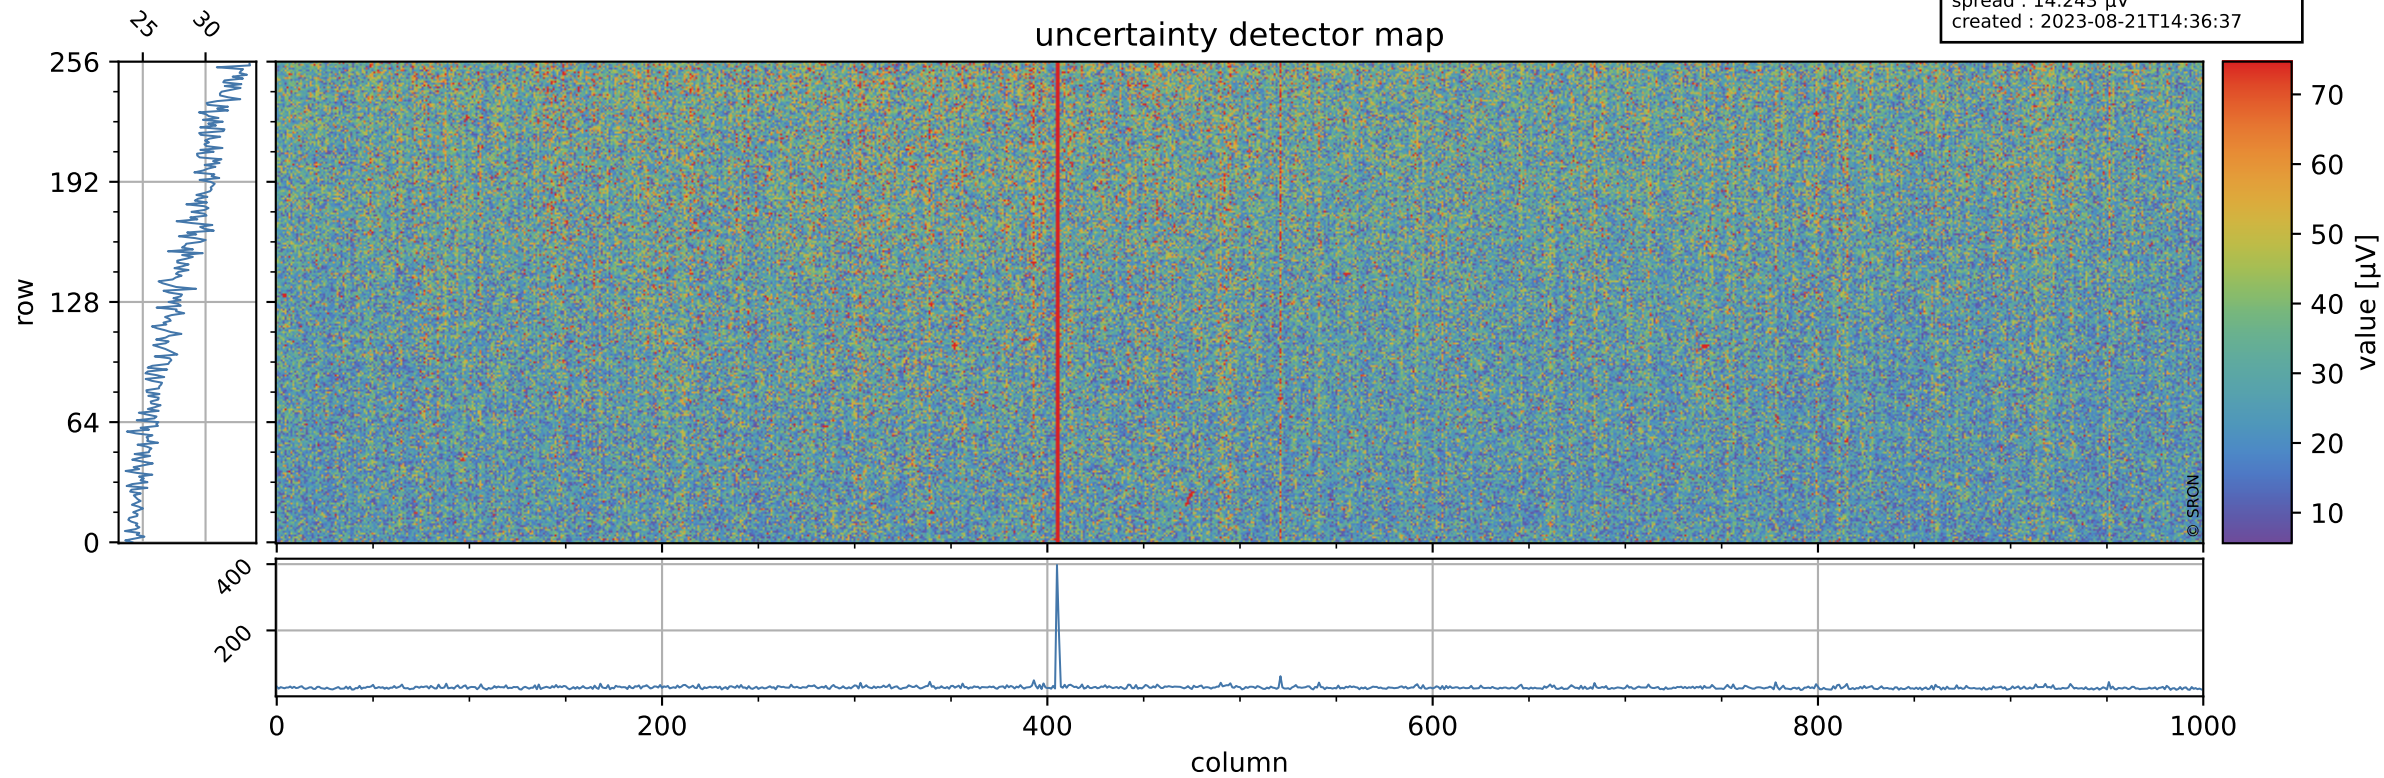

Tropomi SWIR offset (official)

orbits : 19 in [11662, 11707]
coverage : 2020-01-13 / 2020-01-16
median : 0.52593 V
spread : 0.035917 V
created : 2023-08-21T14:36:36

value detector map

Tropomi SWIR offset (official)

orbits : 19 in [11662, 11707]
coverage : 2020-01-13 / 2020-01-16
median : 28.02 μV
spread : 14.243 μV
created : 2023-08-21T14:36:37

Tropomi SWIR offset (official)

orbits : 19 in [11662, 11707]
coverage : 2020-01-13 / 2020-01-16
median : -0.096093 mV
spread : 0.36183 mV
created : 2023-08-21T14:36:37

value compared with SWIR offset CKD

Tropomi SWIR offset (official) ground-tracks of Sentinel-5P

orbits : 19 in [11662, 11707]
coverage : 2020-01-13 / 2020-01-16
created : 2023-08-21T14:36:38

Tropomi SWIR offset (official)

orbits : [2827, 11707]
coverage : 2018-04-30 / 2020-01-16
created : 2023-08-21T14:36:38

trend of detector median & temperatures