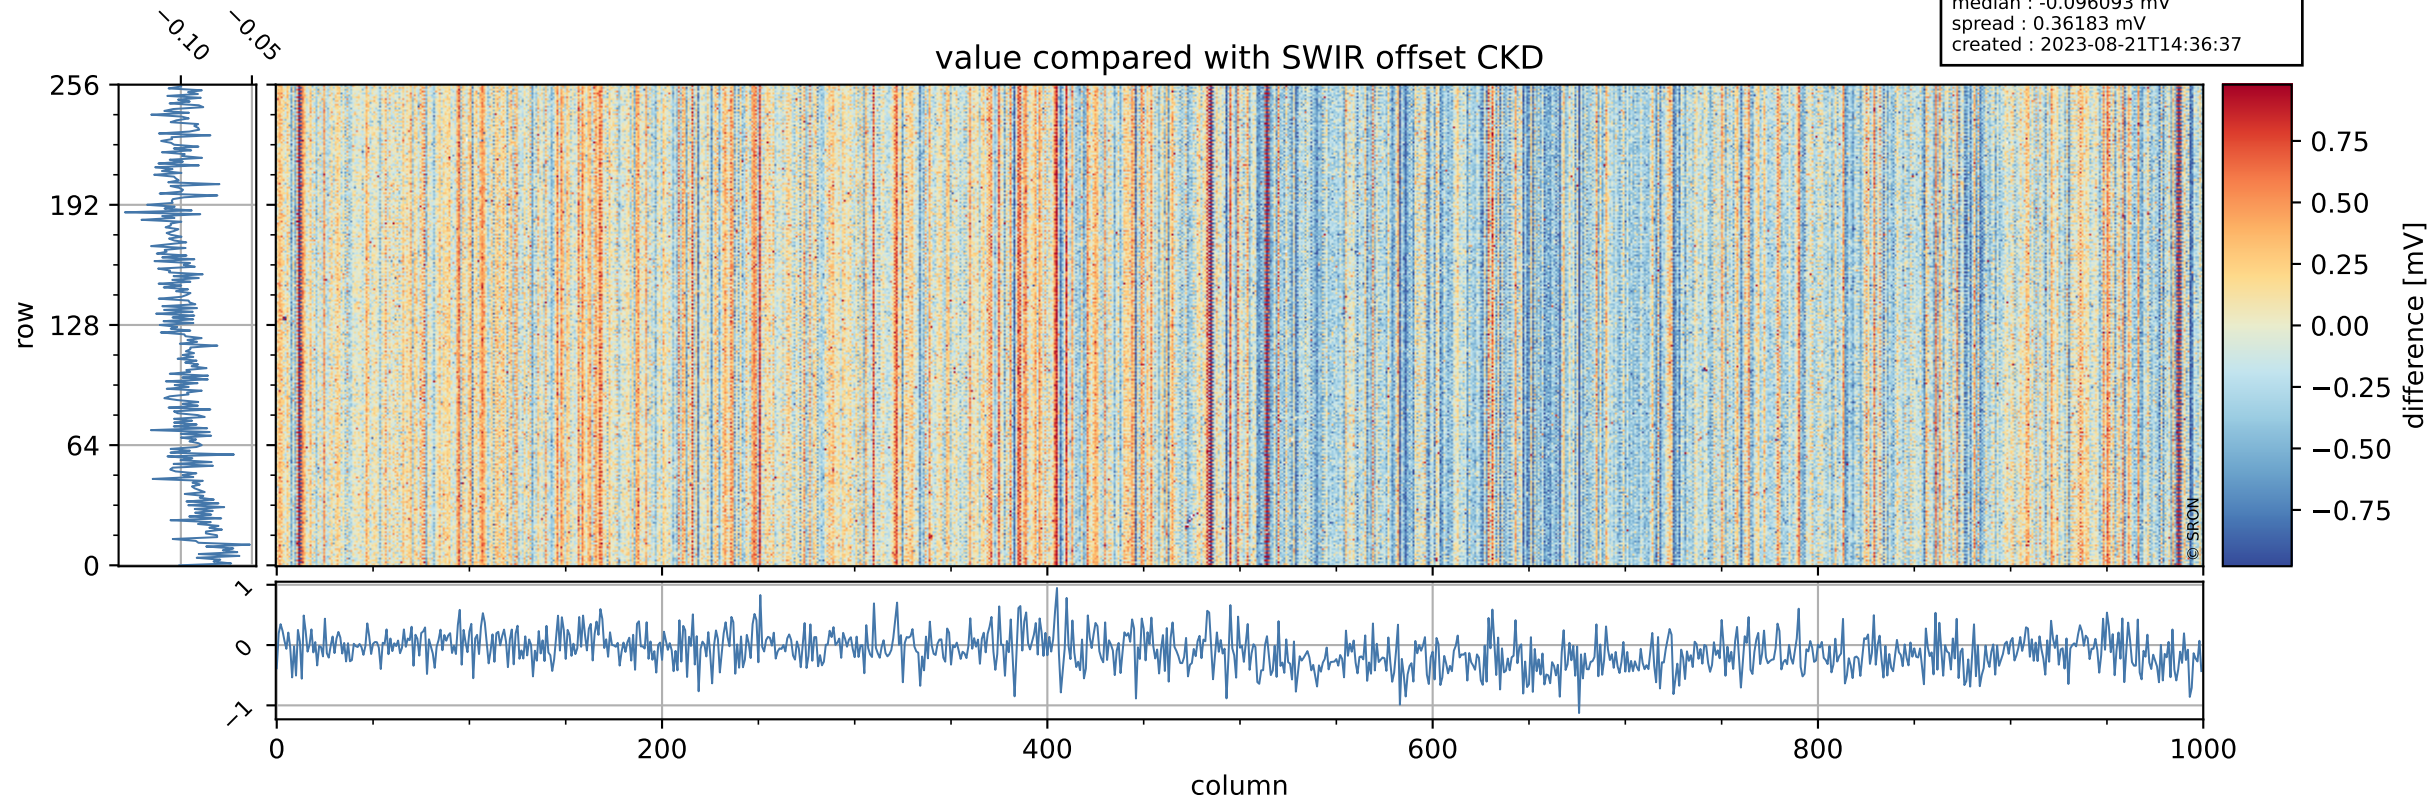

Tropomi SWIR offset (official)

orbits : 19 in [11662, 11707]
coverage : 2020-01-13 / 2020-01-16
median : 0.52593 V
spread : 0.035917 V
created : 2023-08-21T14:36:36

value detector map

Tropomi SWIR offset (official)

orbits : 19 in [11662, 11707]
coverage : 2020-01-13 / 2020-01-16
median : 28.02 μV
spread : 14.243 μV
created : 2023-08-21T14:36:37

Tropomi SWIR offset (official)

orbits : 19 in [11662, 11707]
coverage : 2020-01-13 / 2020-01-16
median : -0.096093 mV
spread : 0.36183 mV
created : 2023-08-21T14:36:37

value compared with SWIR offset CKD

Tropomi SWIR offset (official) ground-tracks of Sentinel-5P

orbits : 19 in [11662, 11707]
coverage : 2020-01-13 / 2020-01-16
created : 2023-08-21T14:36:38

Tropomi SWIR offset (official)

orbits : [2827, 11707]
coverage : 2018-04-30 / 2020-01-16
created : 2023-08-21T14:36:38

trend of detector median & temperatures