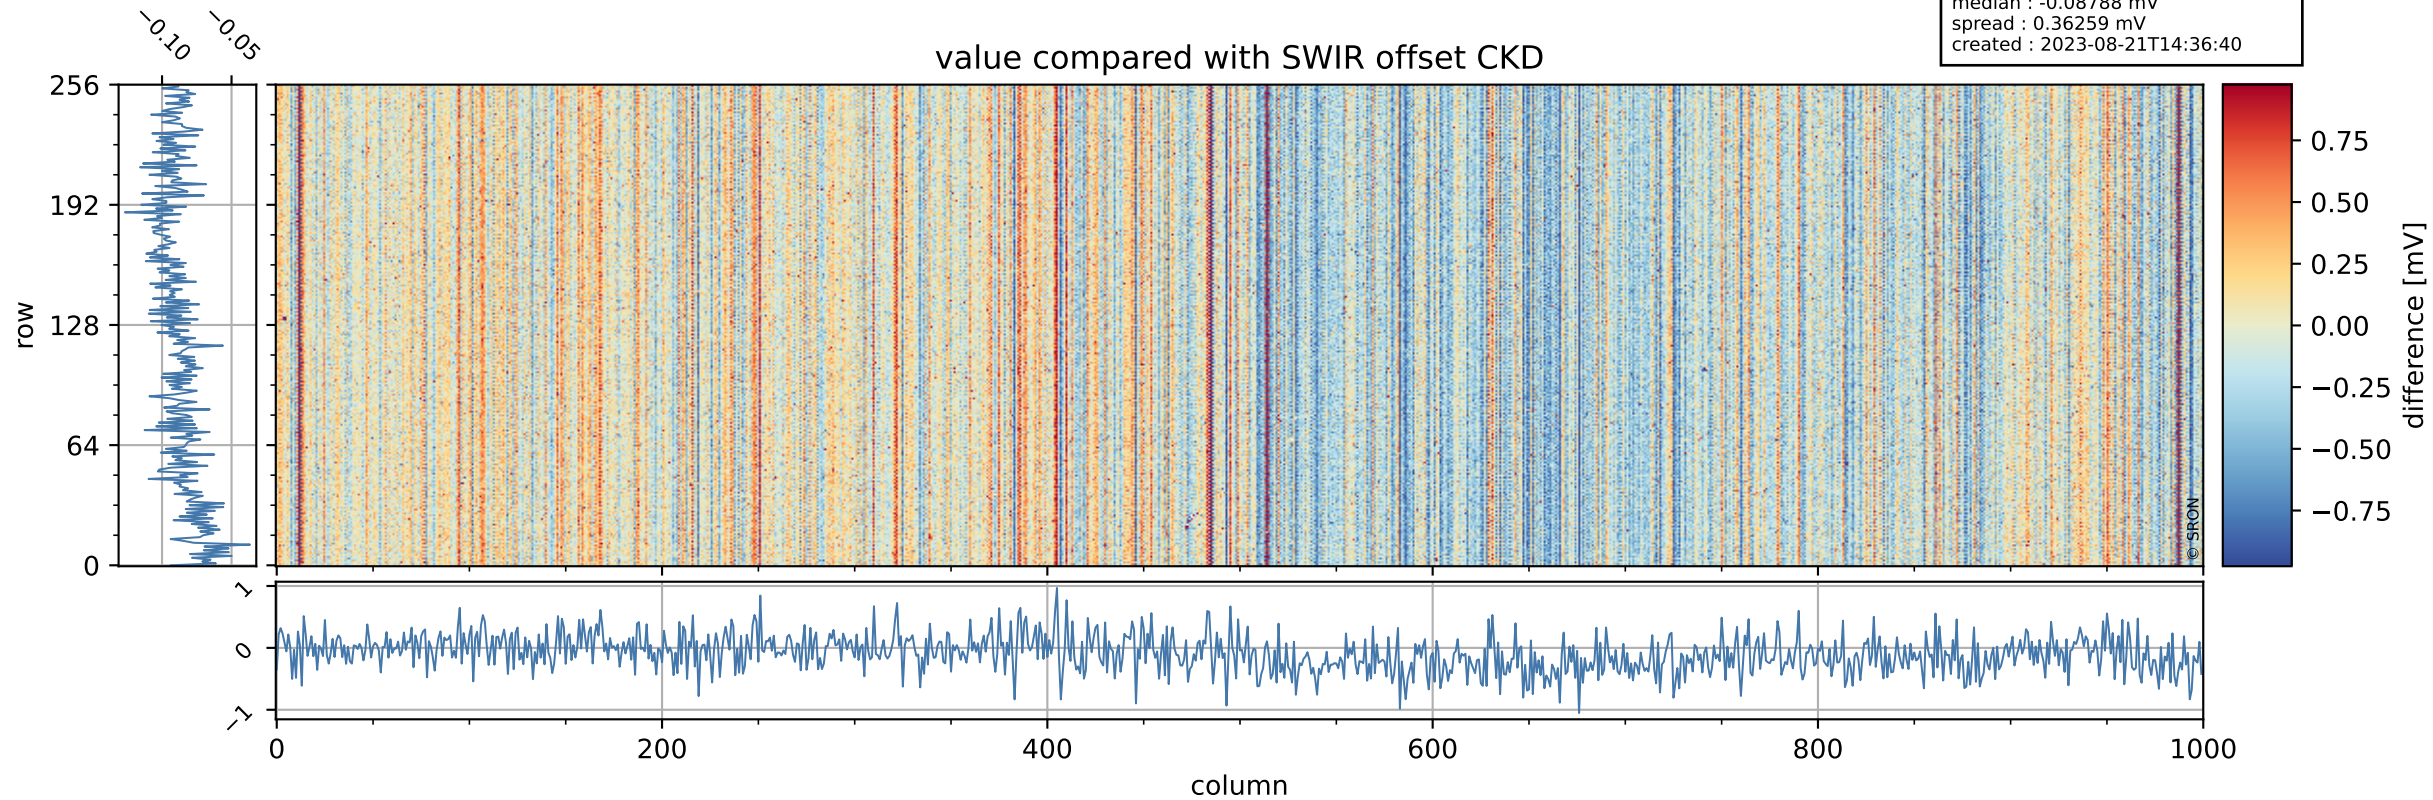

## value detector map

# Tropomi SWIR offset (official)

orbits : 19 in [11677, 11722]  
coverage : 2020-01-14 / 2020-01-17  
median : 28.237  $\mu\text{V}$   
spread : 14.29  $\mu\text{V}$   
created : 2023-08-21T14:36:40

# Tropomi SWIR offset (official)

orbits : 19 in [11677, 11722]  
coverage : 2020-01-14 / 2020-01-17  
median : -0.08788 mV  
spread : 0.36259 mV  
created : 2023-08-21T14:36:40

value compared with SWIR offset CKD

# Tropomi SWIR offset (official) ground-tracks of Sentinel-5P

orbits : 19 in [11677, 11722]  
coverage : 2020-01-14 / 2020-01-17  
created : 2023-08-21T14:36:40