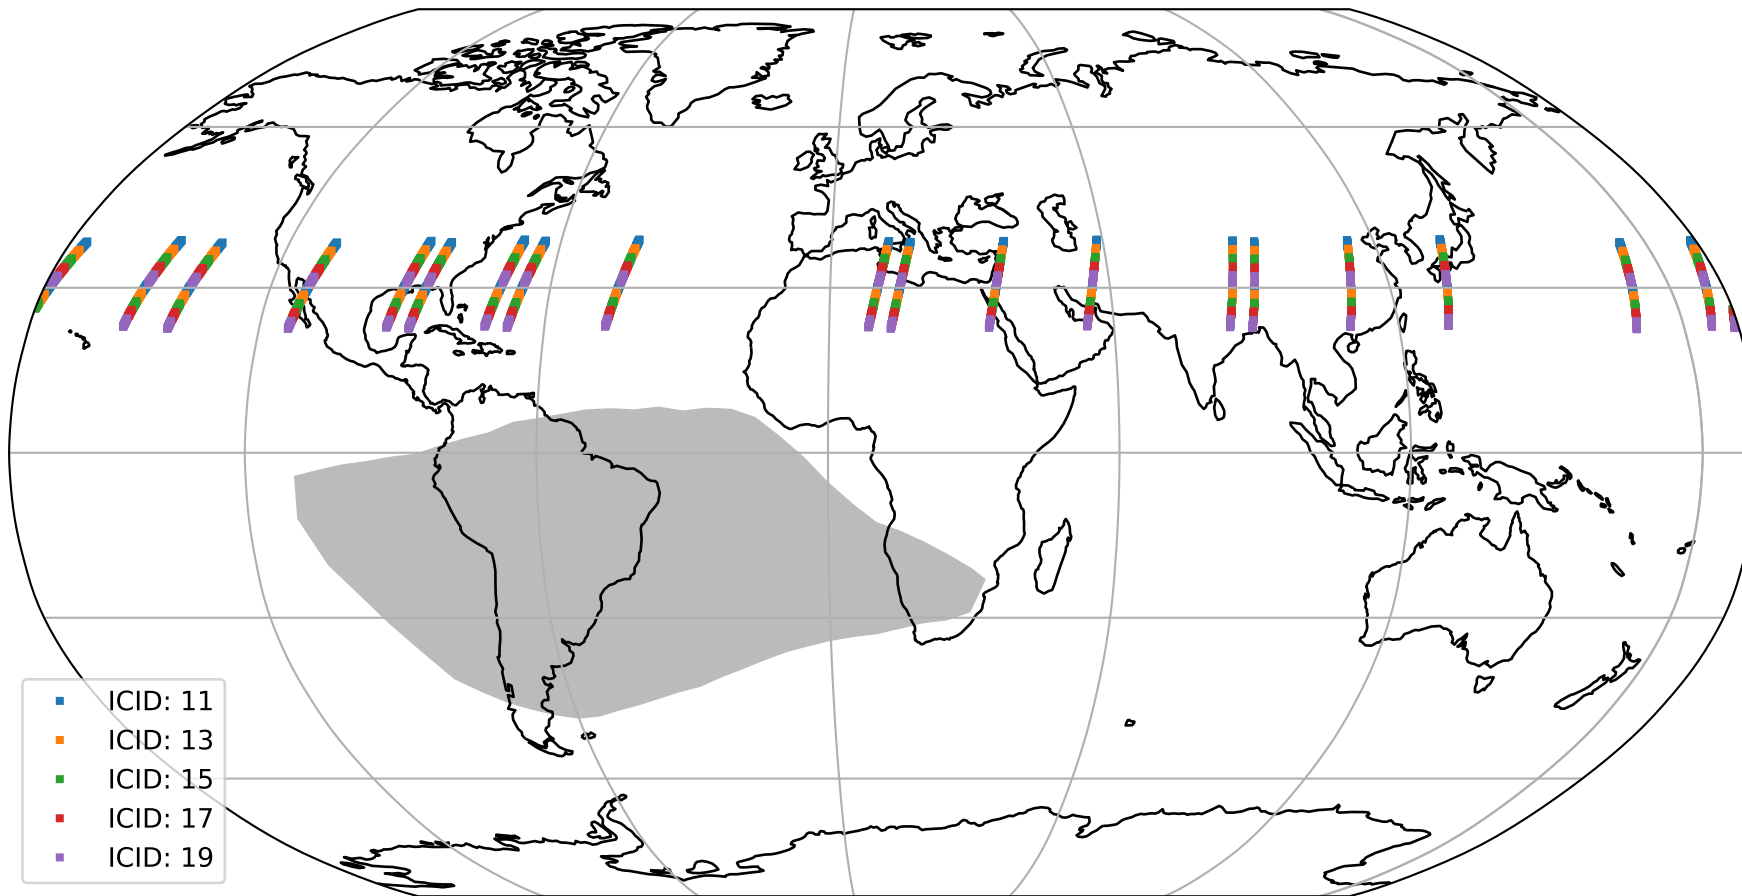

# Tropomi SWIR offset (official)

orbits : 19 in [11677, 11722]  
coverage : 2020-01-14 / 2020-01-17  
median : 28.237  $\mu\text{V}$   
spread : 14.29  $\mu\text{V}$   
created : 2023-08-21T14:36:40

# Tropomi SWIR offset (official)

orbits : 19 in [11677, 11722]  
coverage : 2020-01-14 / 2020-01-17  
median : -0.08788 mV  
spread : 0.36259 mV  
created : 2023-08-21T14:36:40

value compared with SWIR offset CKD

# Tropomi SWIR offset (official) ground-tracks of Sentinel-5P

orbits : 19 in [11677, 11722]  
coverage : 2020-01-14 / 2020-01-17  
created : 2023-08-21T14:36:40

# Tropomi SWIR offset (official)

orbits : [2827, 11722]  
coverage : 2018-04-30 / 2020-01-17  
created : 2023-08-21T14:36:41