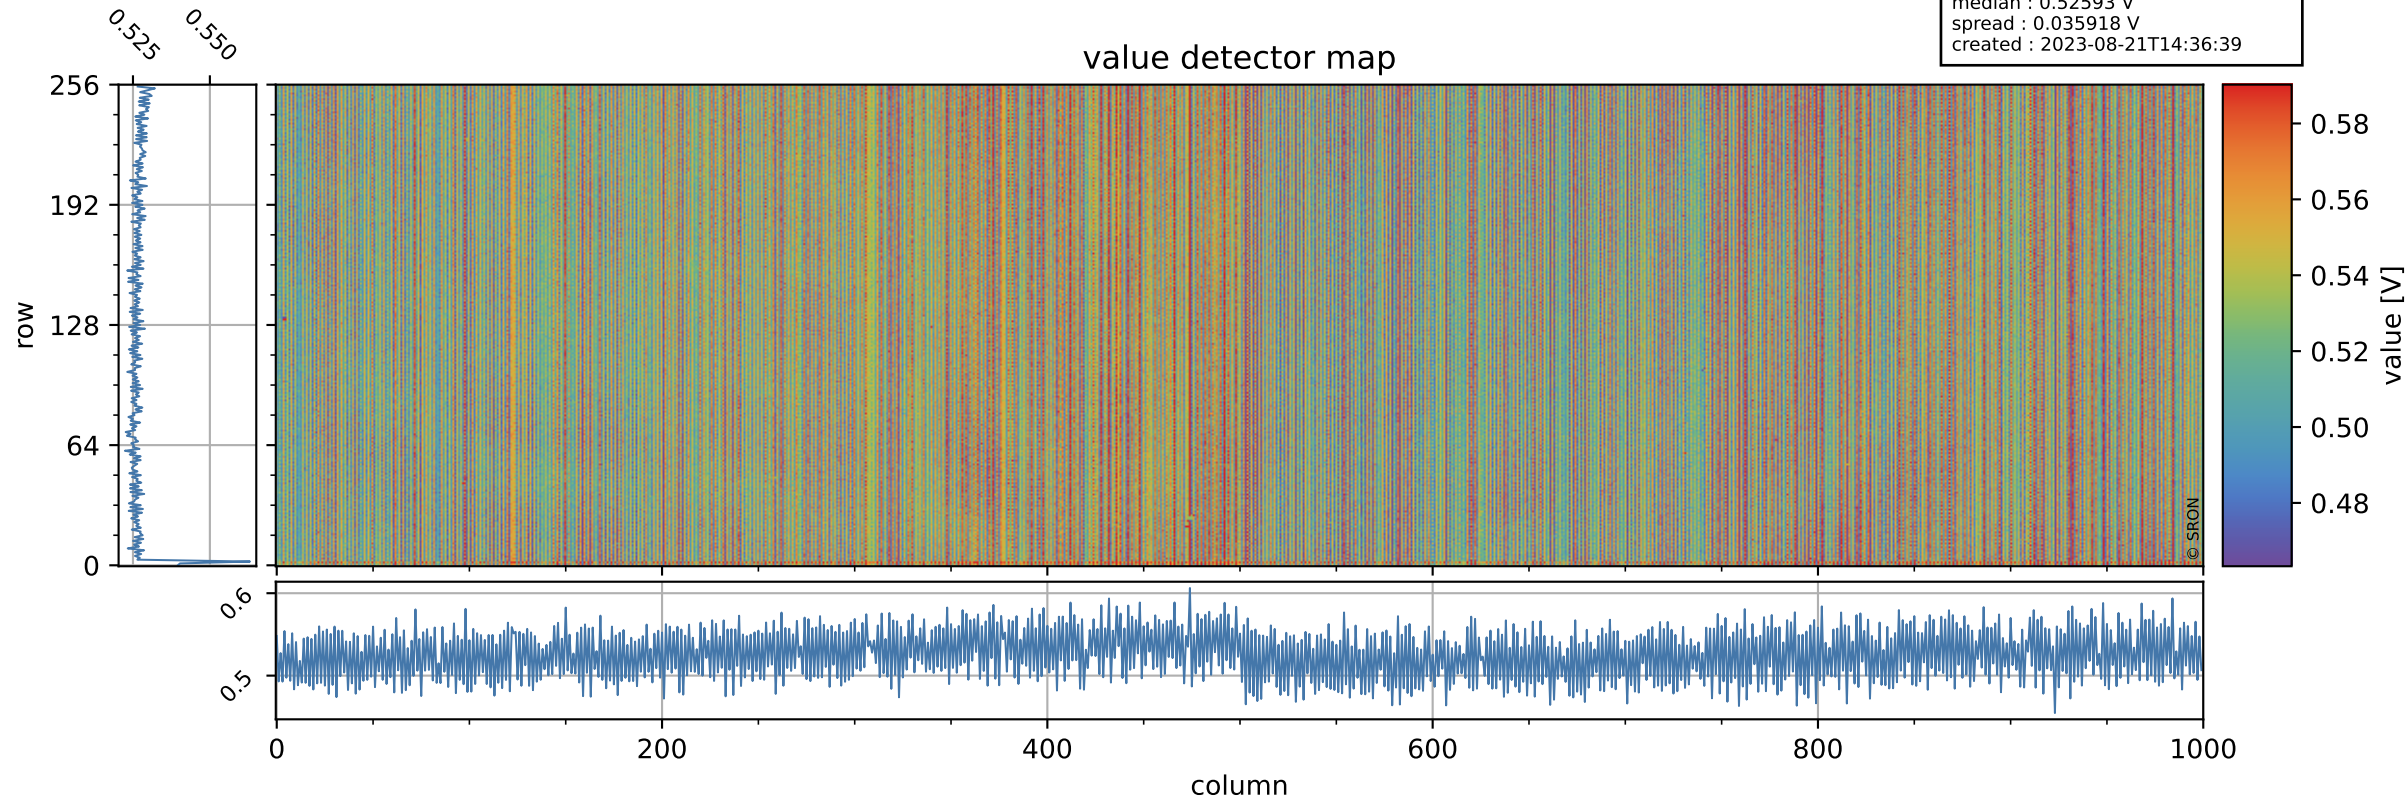

# Tropomi SWIR offset (official)

orbits : 19 in [11677, 11722]  
coverage : 2020-01-14 / 2020-01-17  
median : 0.52593 V  
spread : 0.035918 V  
created : 2023-08-21T14:36:39

## value detector map

# Tropomi SWIR offset (official)

orbits : 19 in [11677, 11722]  
coverage : 2020-01-14 / 2020-01-17  
median : 28.237  $\mu\text{V}$   
spread : 14.29  $\mu\text{V}$   
created : 2023-08-21T14:36:40

# Tropomi SWIR offset (official) ground-tracks of Sentinel-5P

orbits : 19 in [11677, 11722]  
coverage : 2020-01-14 / 2020-01-17  
created : 2023-08-21T14:36:40