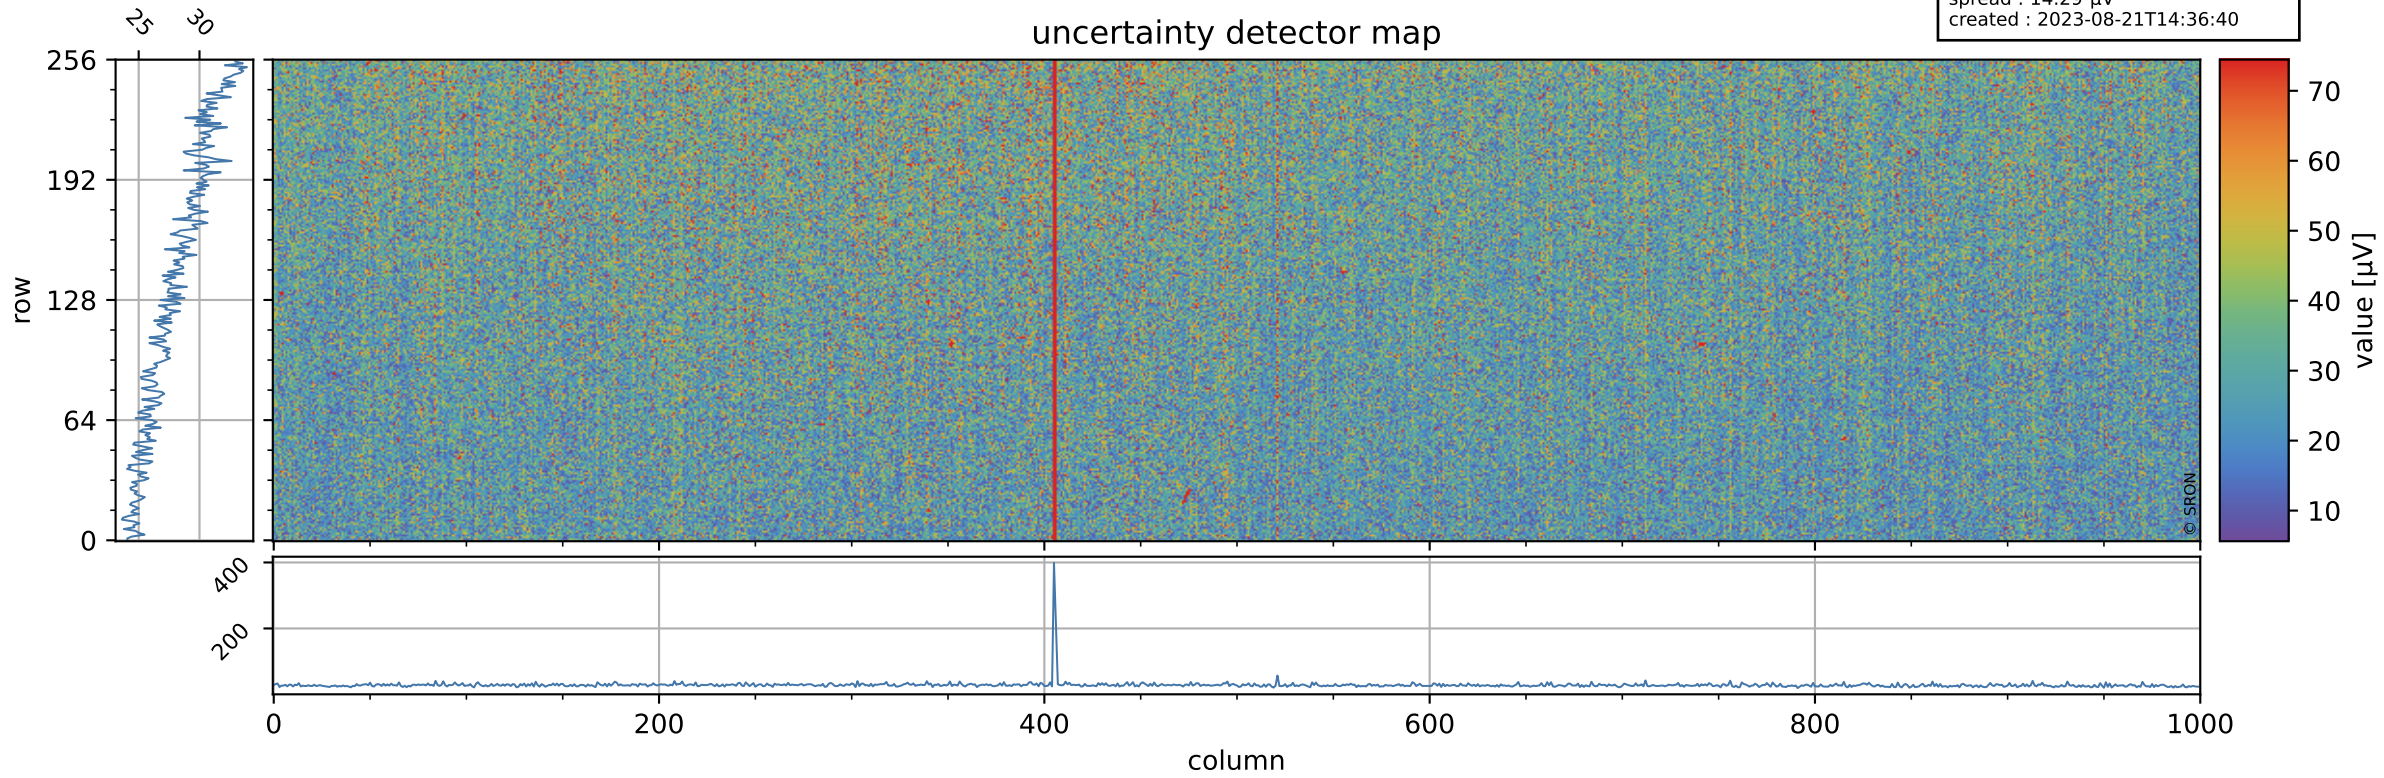

# Tropomi SWIR offset (official)

orbits : 19 in [11677, 11722]  
coverage : 2020-01-14 / 2020-01-17  
median : 0.52593 V  
spread : 0.035918 V  
created : 2023-08-21T14:36:39

## value detector map

# Tropomi SWIR offset (official)

orbits : 19 in [11677, 11722]  
coverage : 2020-01-14 / 2020-01-17  
median : 28.237  $\mu\text{V}$   
spread : 14.29  $\mu\text{V}$   
created : 2023-08-21T14:36:40

# Tropomi SWIR offset (official) ground-tracks of Sentinel-5P

orbits : 19 in [11677, 11722]  
coverage : 2020-01-14 / 2020-01-17  
created : 2023-08-21T14:36:40