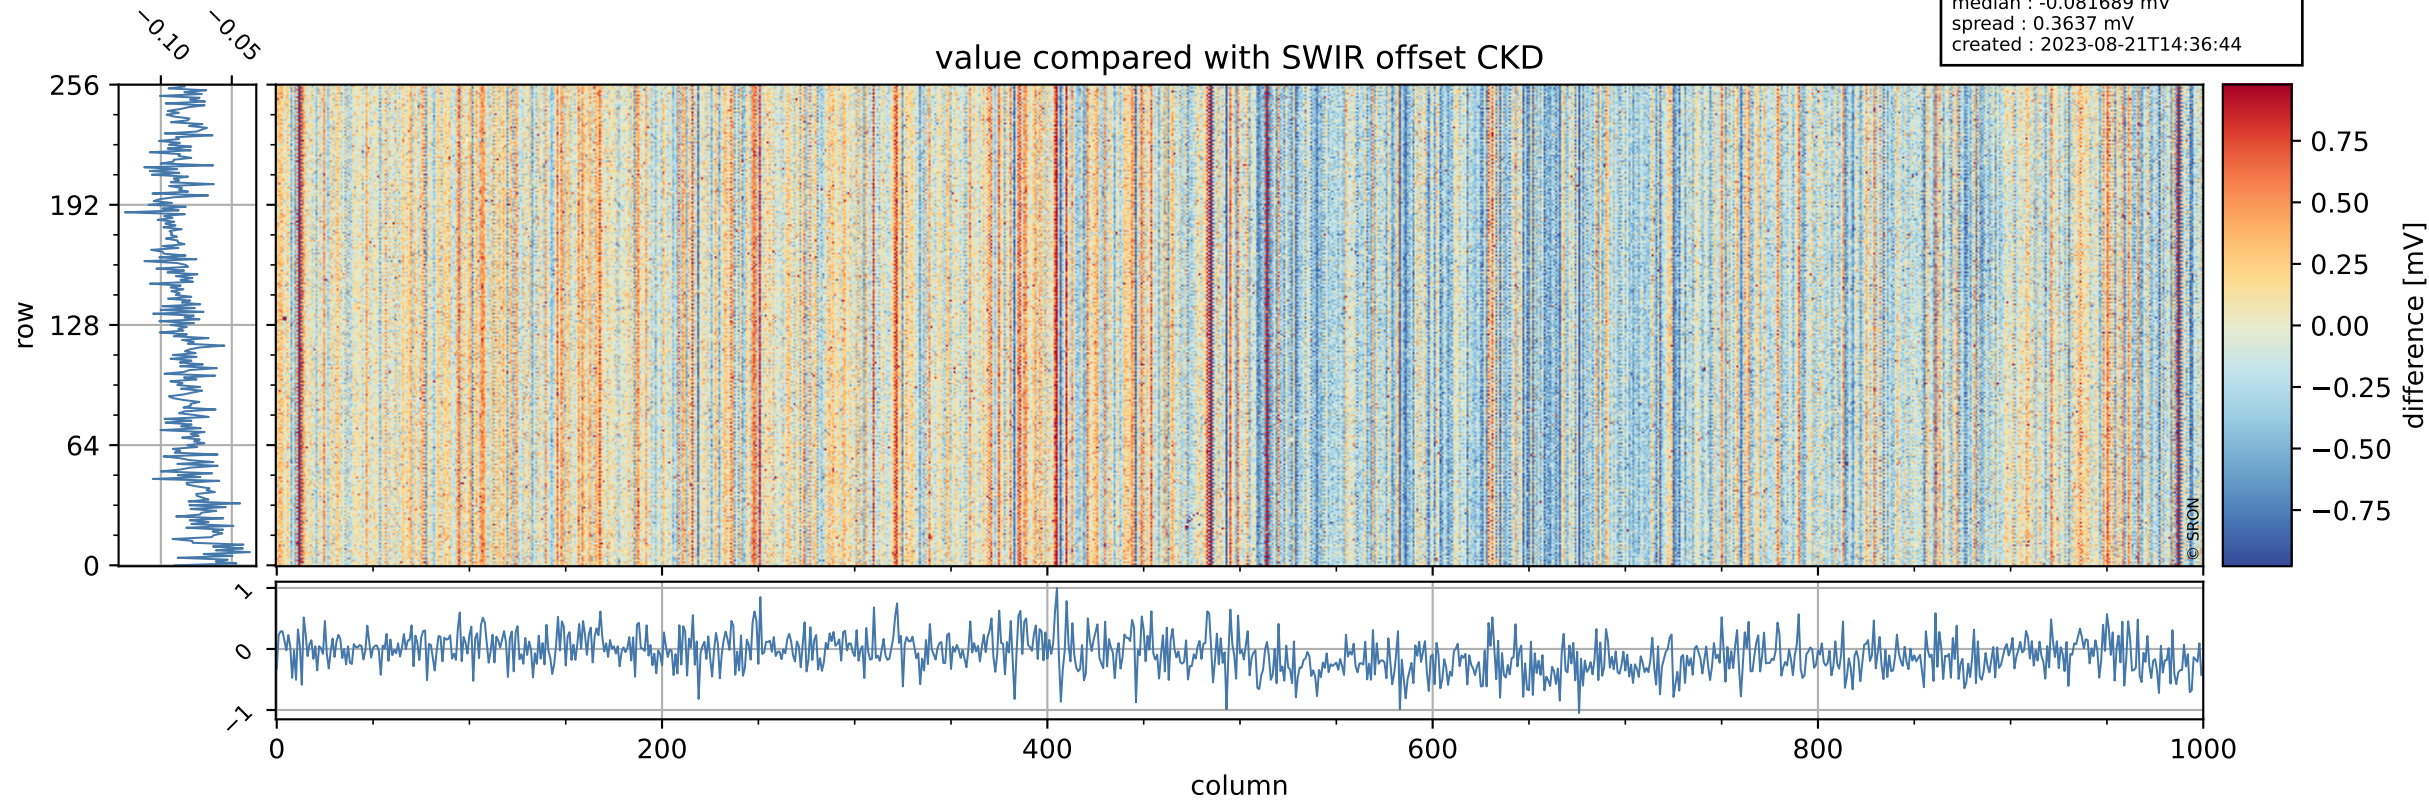

## value detector map

# Tropomi SWIR offset (official)

orbits : 20 in [11692, 11737]  
coverage : 2020-01-15 / 2020-01-18  
median : 28.473  $\mu\text{V}$   
spread : 14.442  $\mu\text{V}$   
created : 2023-08-21T14:36:43

# Tropomi SWIR offset (official)

orbits : 20 in [11692, 11737]  
coverage : 2020-01-15 / 2020-01-18  
median : -0.081689 mV  
spread : 0.3637 mV  
created : 2023-08-21T14:36:44

value compared with SWIR offset CKD

# Tropomi SWIR offset (official) ground-tracks of Sentinel-5P

orbits : 20 in [11692, 11737]  
coverage : 2020-01-15 / 2020-01-18  
created : 2023-08-21T14:36:44