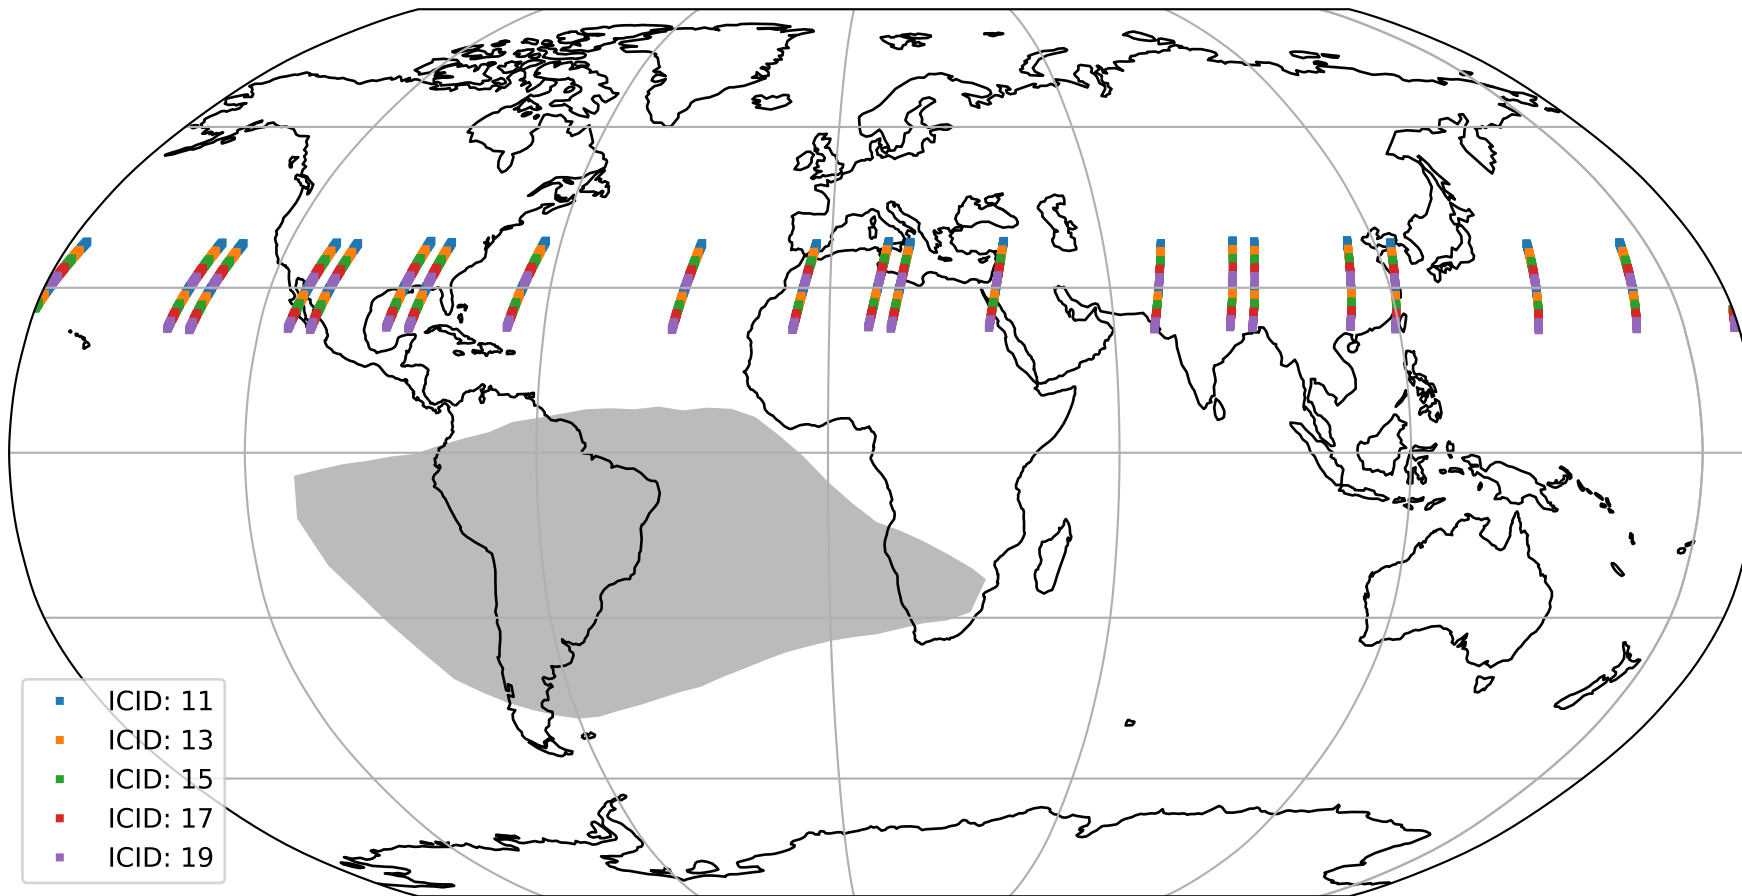

# Tropomi SWIR offset (official)

orbits : 20 in [11692, 11737]  
coverage : 2020-01-15 / 2020-01-18  
median : 28.473  $\mu\text{V}$   
spread : 14.442  $\mu\text{V}$   
created : 2023-08-21T14:36:43

# Tropomi SWIR offset (official)

orbits : 20 in [11692, 11737]  
coverage : 2020-01-15 / 2020-01-18  
median : -0.081689 mV  
spread : 0.3637 mV  
created : 2023-08-21T14:36:44

value compared with SWIR offset CKD

# Tropomi SWIR offset (official) ground-tracks of Sentinel-5P

orbits : 20 in [11692, 11737]  
coverage : 2020-01-15 / 2020-01-18  
created : 2023-08-21T14:36:44

# Tropomi SWIR offset (official)

orbits : [2827, 11737]  
coverage : 2018-04-30 / 2020-01-18  
created : 2023-08-21T14:36:45