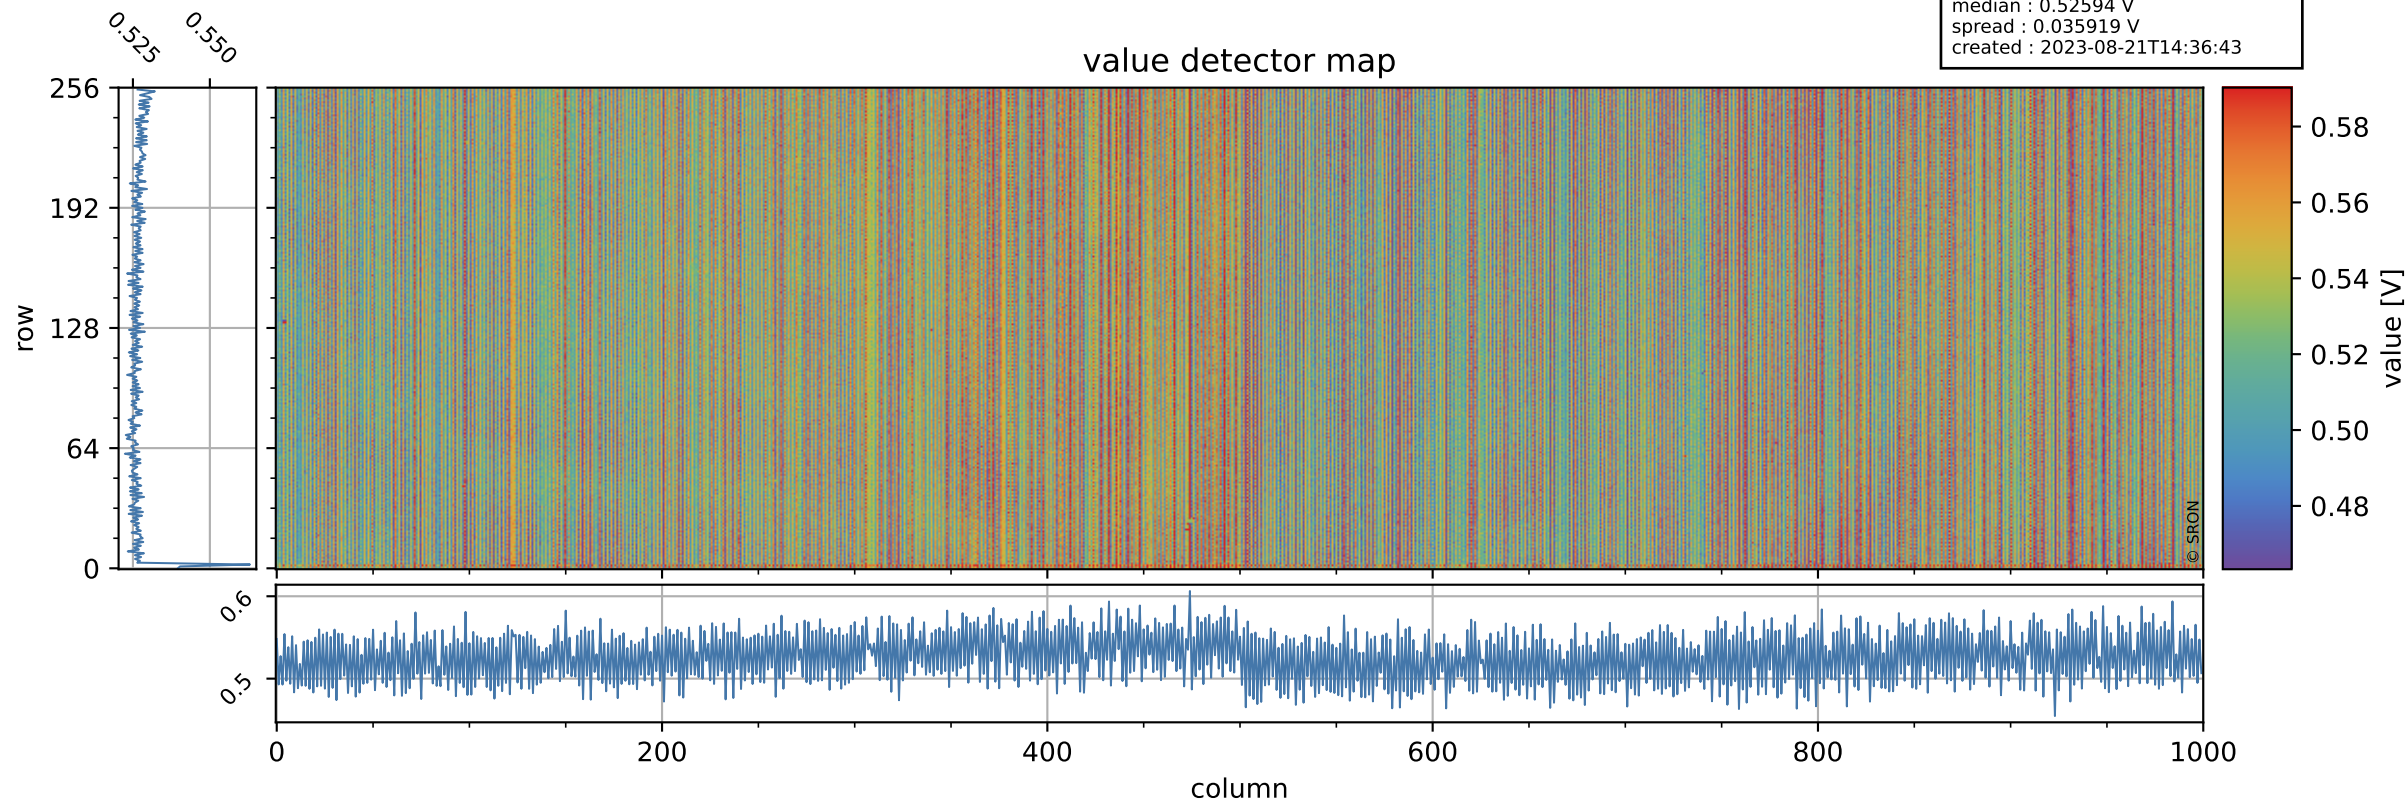

# Tropomi SWIR offset (official)

orbits : 20 in [11692, 11737]  
coverage : 2020-01-15 / 2020-01-18  
median : 0.52594 V  
spread : 0.035919 V  
created : 2023-08-21T14:36:43

## value detector map

# Tropomi SWIR offset (official)

orbits : 20 in [11692, 11737]  
coverage : 2020-01-15 / 2020-01-18  
median : 28.473  $\mu\text{V}$   
spread : 14.442  $\mu\text{V}$   
created : 2023-08-21T14:36:43

# Tropomi SWIR offset (official) ground-tracks of Sentinel-5P

orbits : 20 in [11692, 11737]  
coverage : 2020-01-15 / 2020-01-18  
created : 2023-08-21T14:36:44