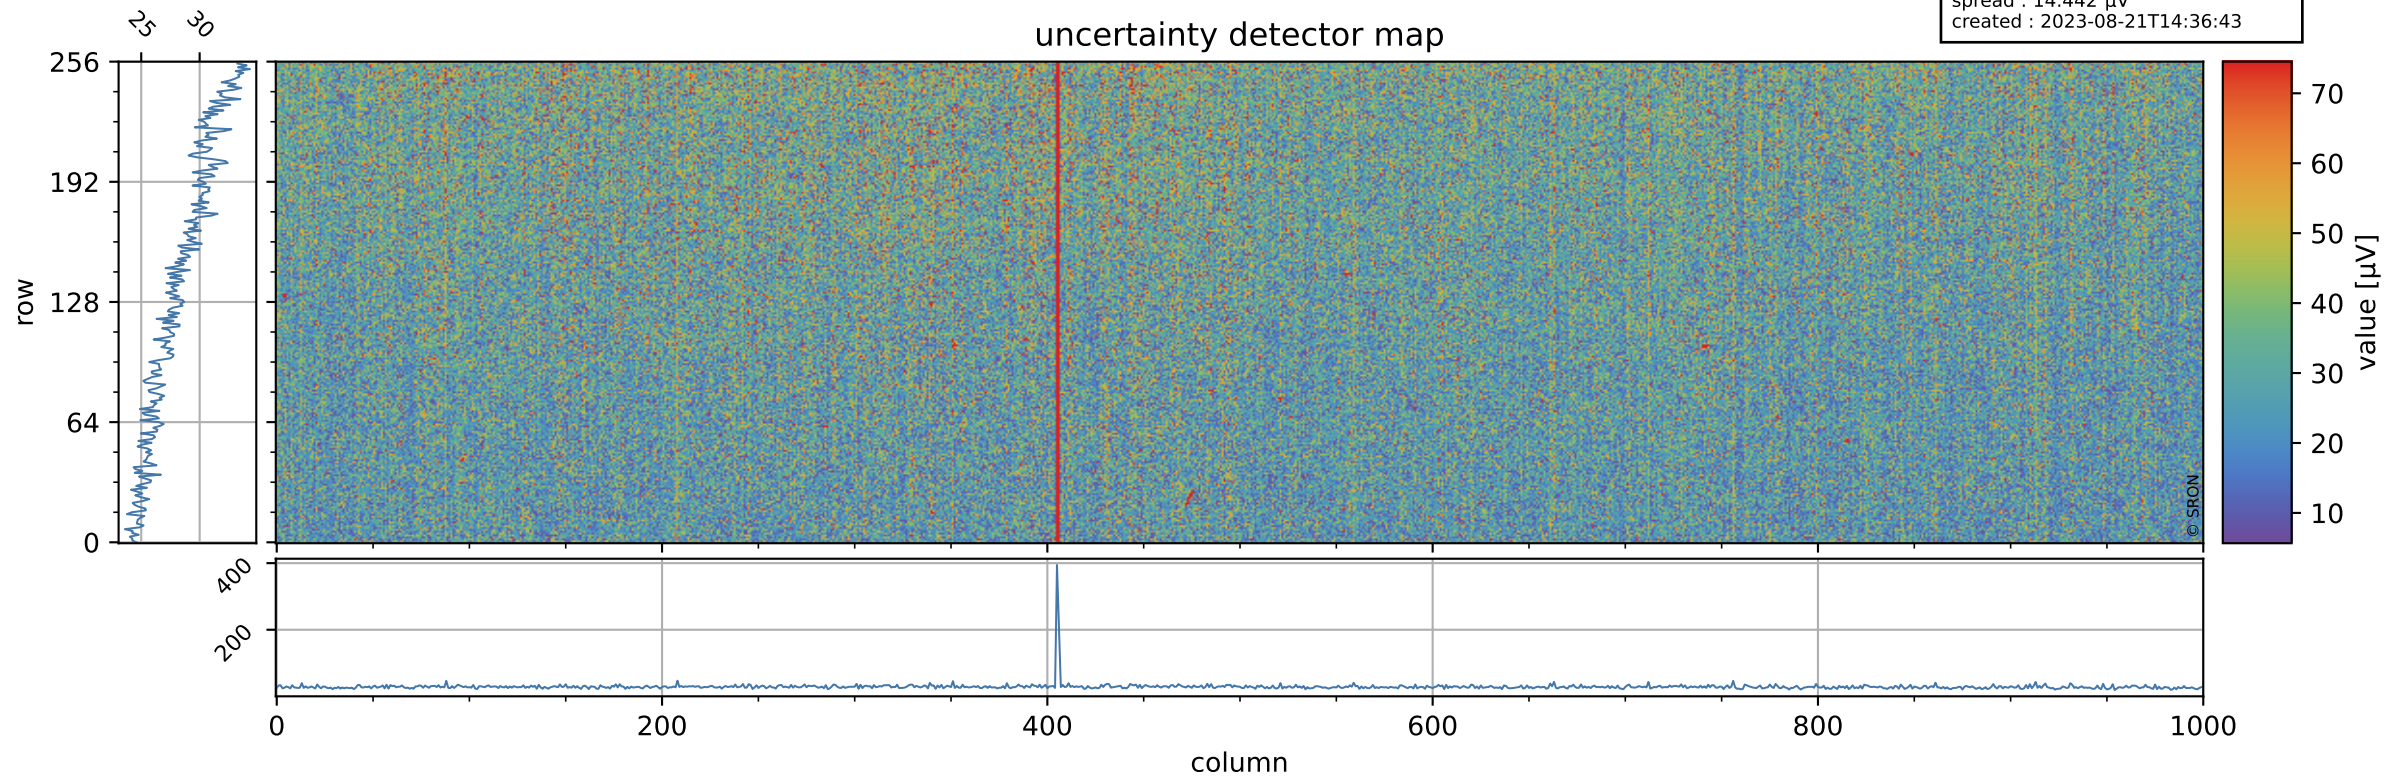

# Tropomi SWIR offset (official)

orbits : 20 in [11692, 11737]  
coverage : 2020-01-15 / 2020-01-18  
median : 0.52594 V  
spread : 0.035919 V  
created : 2023-08-21T14:36:43

## value detector map

# Tropomi SWIR offset (official)

orbits : 20 in [11692, 11737]  
coverage : 2020-01-15 / 2020-01-18  
median : 28.473  $\mu\text{V}$   
spread : 14.442  $\mu\text{V}$   
created : 2023-08-21T14:36:43

# Tropomi SWIR offset (official) ground-tracks of Sentinel-5P

orbits : 20 in [11692, 11737]  
coverage : 2020-01-15 / 2020-01-18  
created : 2023-08-21T14:36:44