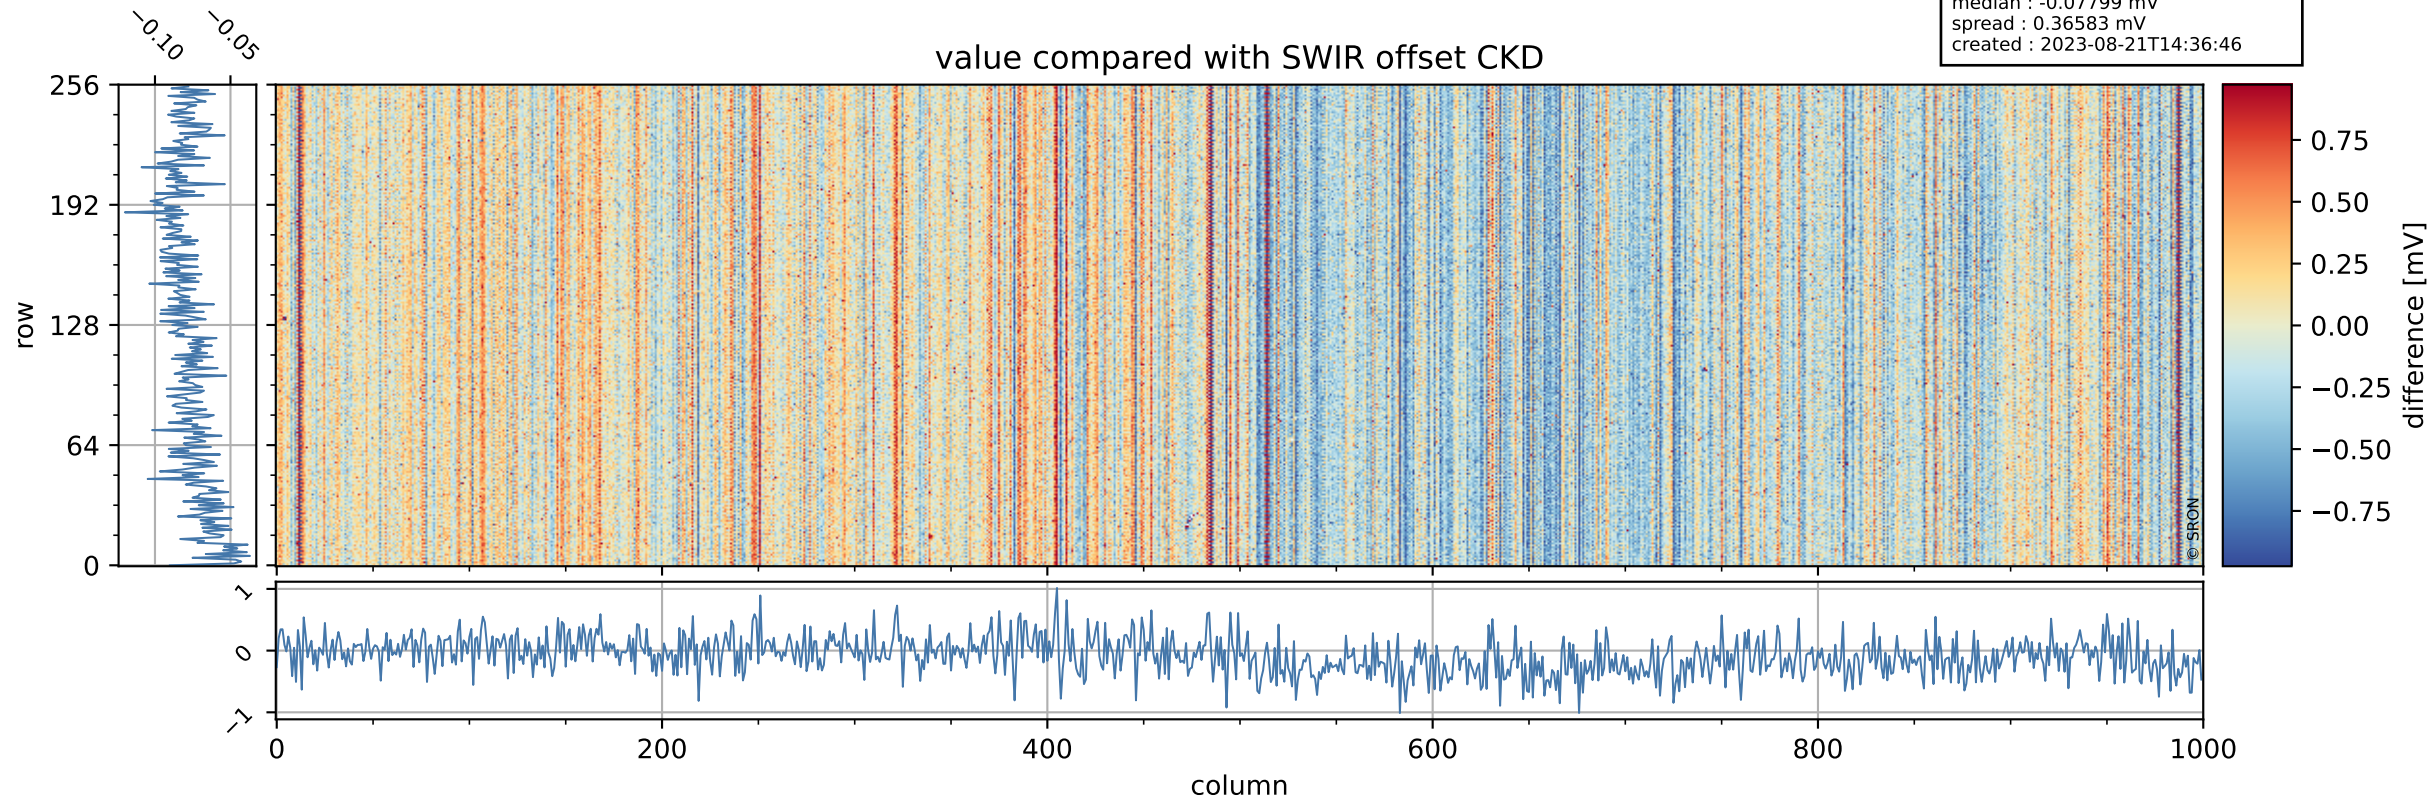

## value detector map

# Tropomi SWIR offset (official)

orbits : 19 in [11707, 11752]  
coverage : 2020-01-16 / 2020-01-19  
median : 28.339  $\mu\text{V}$   
spread : 14.393  $\mu\text{V}$   
created : 2023-08-21T14:36:46

# Tropomi SWIR offset (official) ground-tracks of Sentinel-5P

orbits : 19 in [11707, 11752]  
coverage : 2020-01-16 / 2020-01-19  
created : 2023-08-21T14:36:47

# Tropomi SWIR offset (official)

orbits : [2827, 11752]  
coverage : 2018-04-30 / 2020-01-19  
created : 2023-08-21T14:36:47