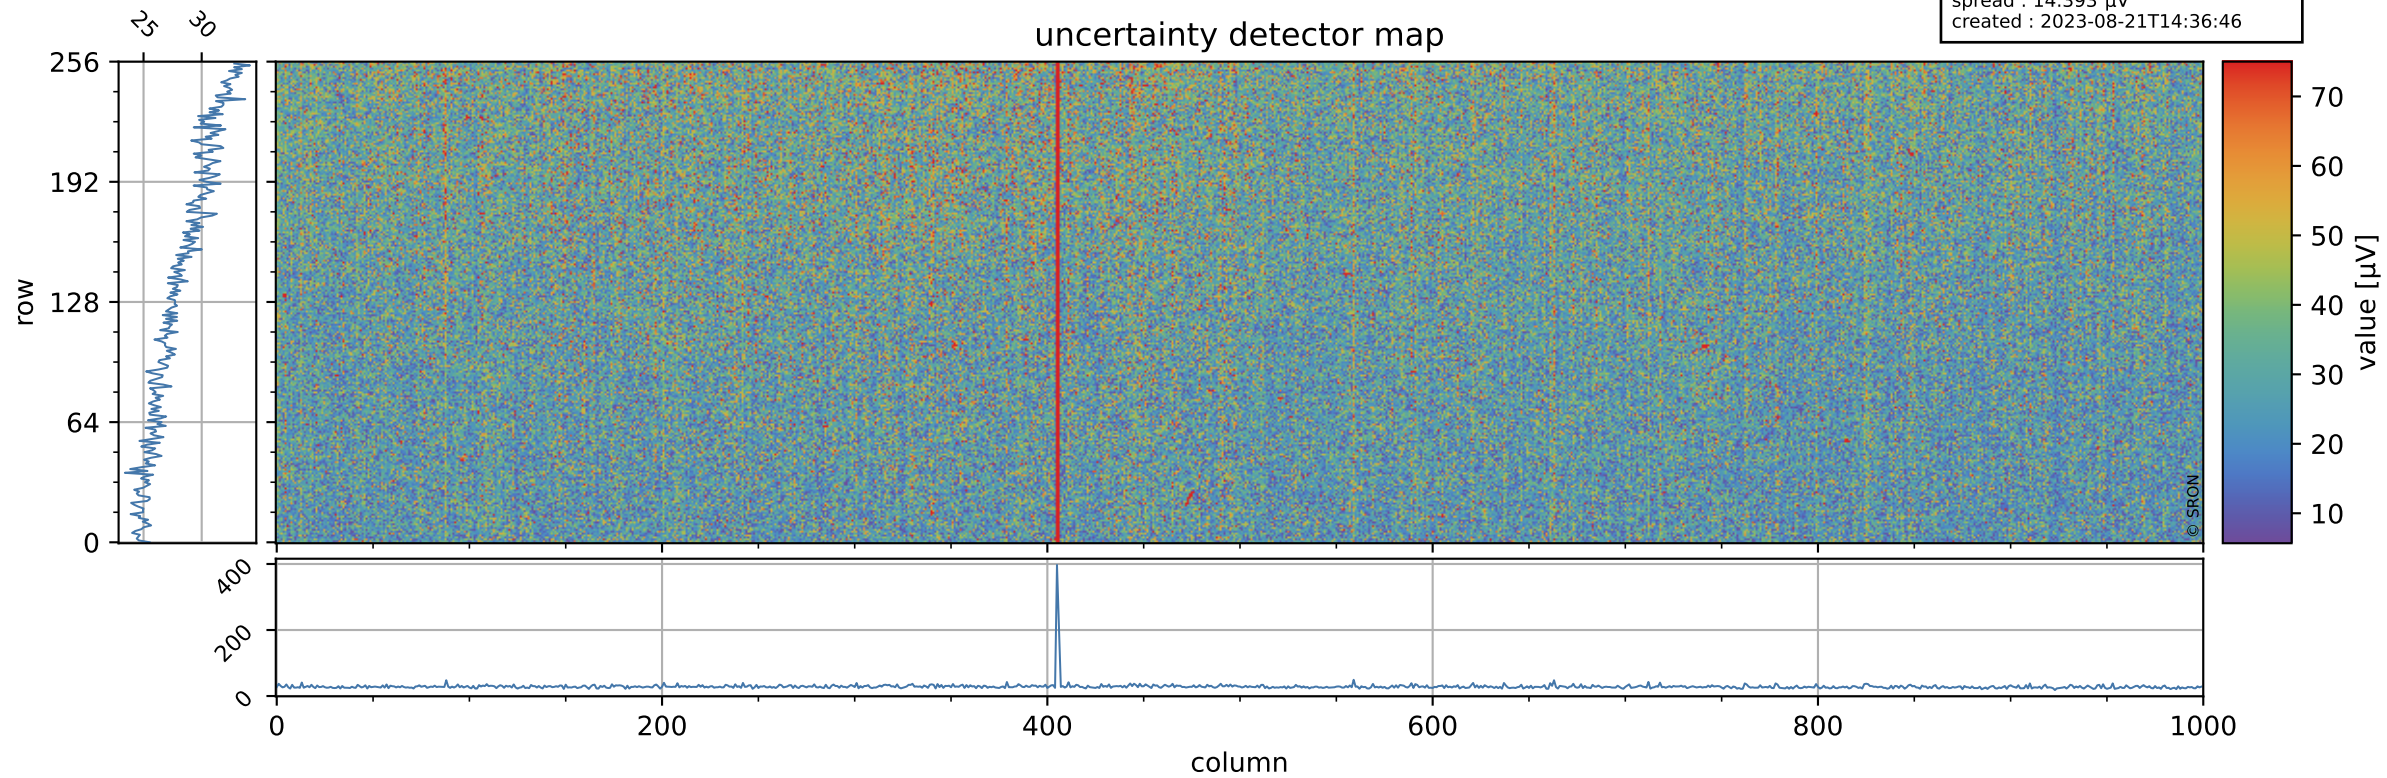

# Tropomi SWIR offset (official)

orbits : 19 in [11707, 11752]  
coverage : 2020-01-16 / 2020-01-19  
median : 0.52594 V  
spread : 0.035919 V  
created : 2023-08-21T14:36:46

## value detector map

# Tropomi SWIR offset (official)

orbits : 19 in [11707, 11752]  
coverage : 2020-01-16 / 2020-01-19  
median : 28.339  $\mu\text{V}$   
spread : 14.393  $\mu\text{V}$   
created : 2023-08-21T14:36:46

# Tropomi SWIR offset (official) ground-tracks of Sentinel-5P

orbits : 19 in [11707, 11752]  
coverage : 2020-01-16 / 2020-01-19  
created : 2023-08-21T14:36:47