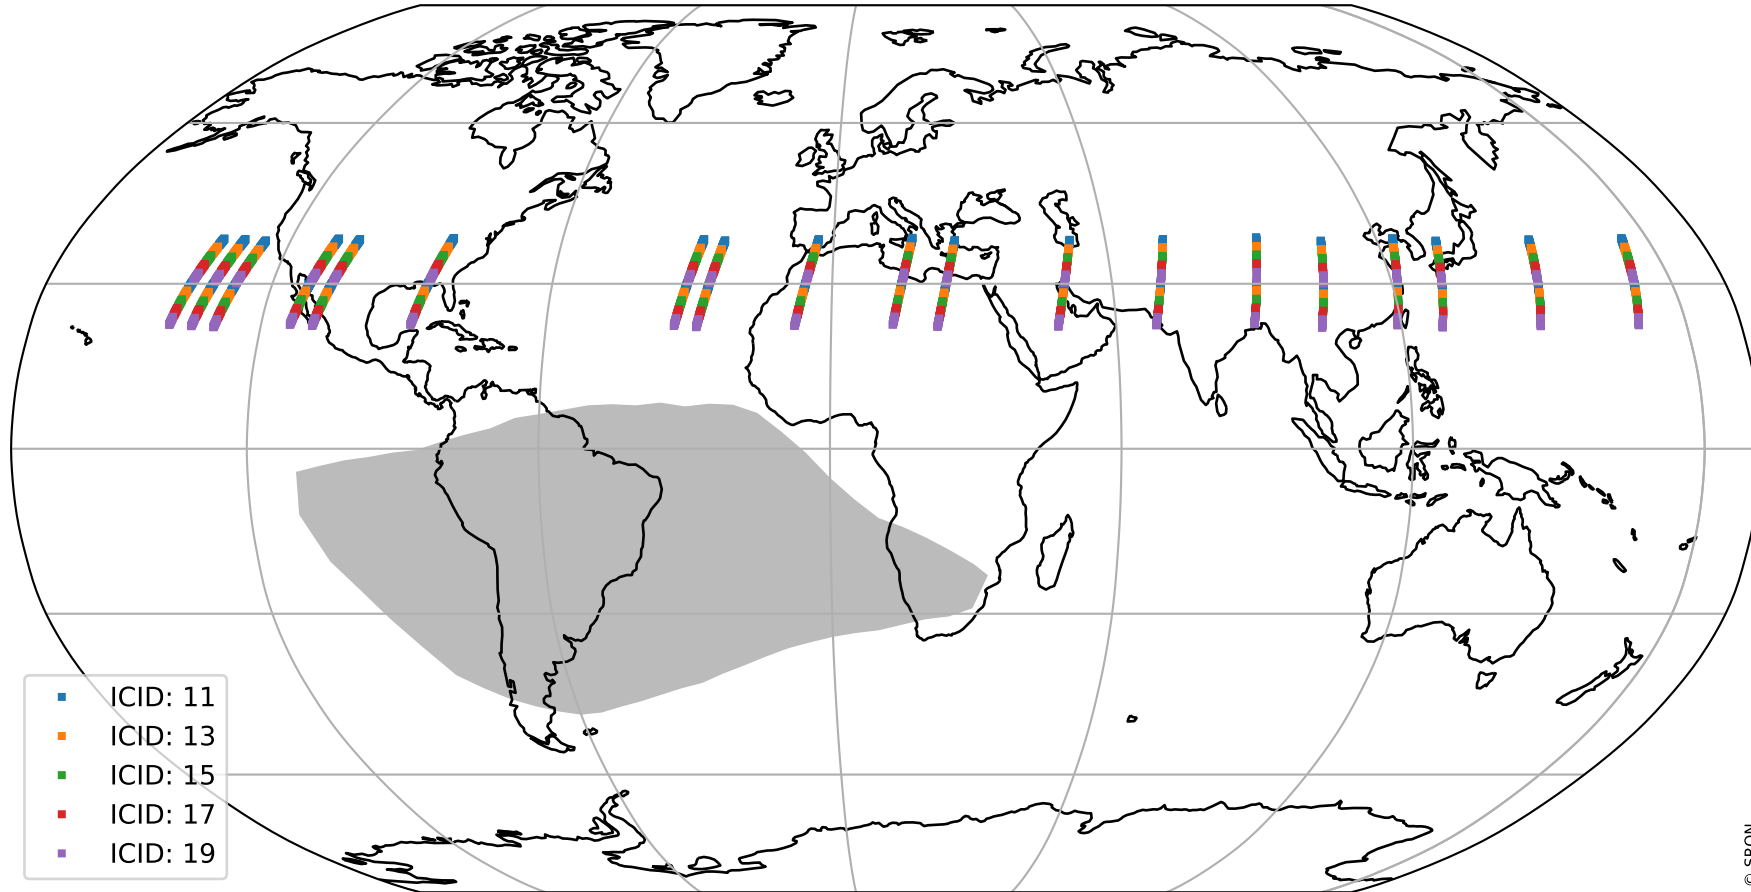

# Tropomi SWIR offset (official)

orbits : 19 in [11707, 11752]  
coverage : 2020-01-16 / 2020-01-19  
median : 28.339  $\mu\text{V}$   
spread : 14.393  $\mu\text{V}$   
created : 2023-08-21T14:36:46

# Tropomi SWIR offset (official)

value compared with SWIR offset CKD

orbits : 19 in [11707, 11752]  
coverage : 2020-01-16 / 2020-01-19  
median : -0.07799 mV  
spread : 0.36583 mV  
created : 2023-08-21T14:36:46

# Tropomi SWIR offset (official) ground-tracks of Sentinel-5P

orbits : 19 in [11707, 11752]  
coverage : 2020-01-16 / 2020-01-19  
created : 2023-08-21T14:36:47

# Tropomi SWIR offset (official)

orbits : [2827, 11752]  
coverage : 2018-04-30 / 2020-01-19  
created : 2023-08-21T14:36:47