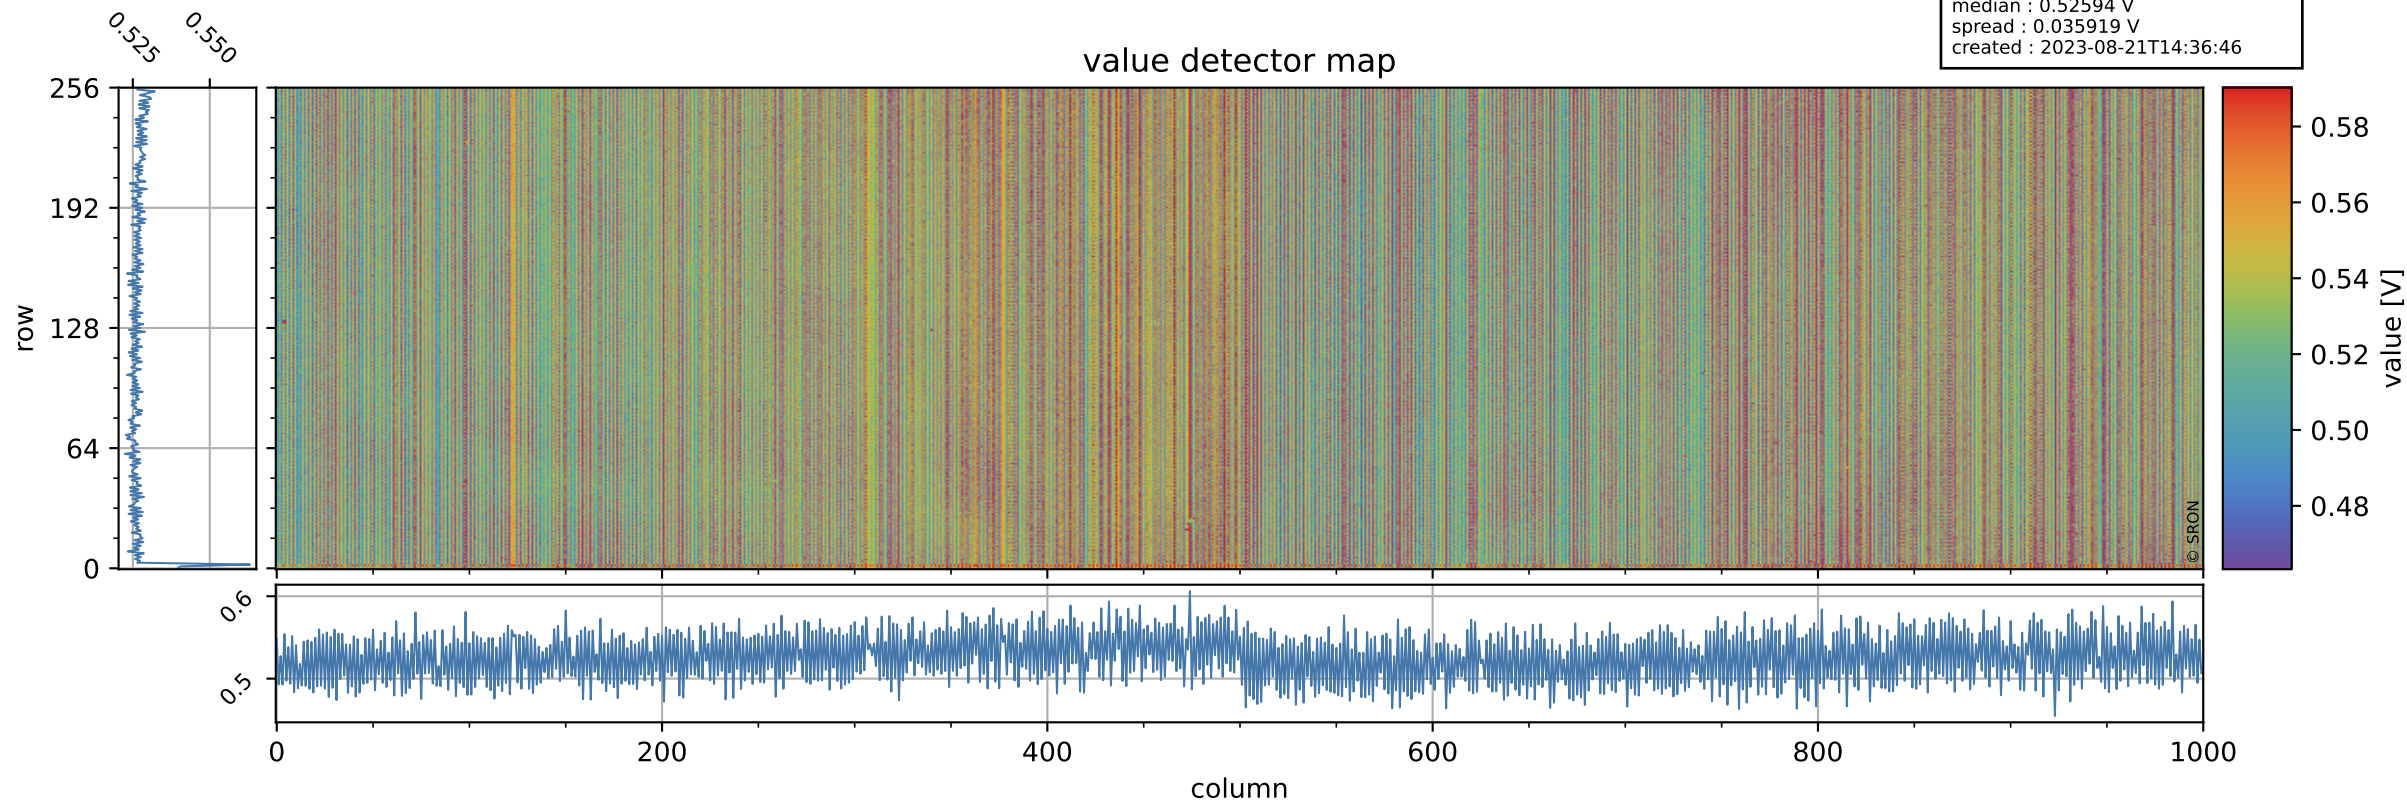

# Tropomi SWIR offset (official)

orbits : 19 in [11707, 11752]  
coverage : 2020-01-16 / 2020-01-19  
median : 0.52594 V  
spread : 0.035919 V  
created : 2023-08-21T14:36:46

## value detector map

# Tropomi SWIR offset (official)

orbits : 19 in [11707, 11752]  
coverage : 2020-01-16 / 2020-01-19  
median : 28.339  $\mu\text{V}$   
spread : 14.393  $\mu\text{V}$   
created : 2023-08-21T14:36:46

# Tropomi SWIR offset (official) ground-tracks of Sentinel-5P

orbits : 19 in [11707, 11752]  
coverage : 2020-01-16 / 2020-01-19  
created : 2023-08-21T14:36:47