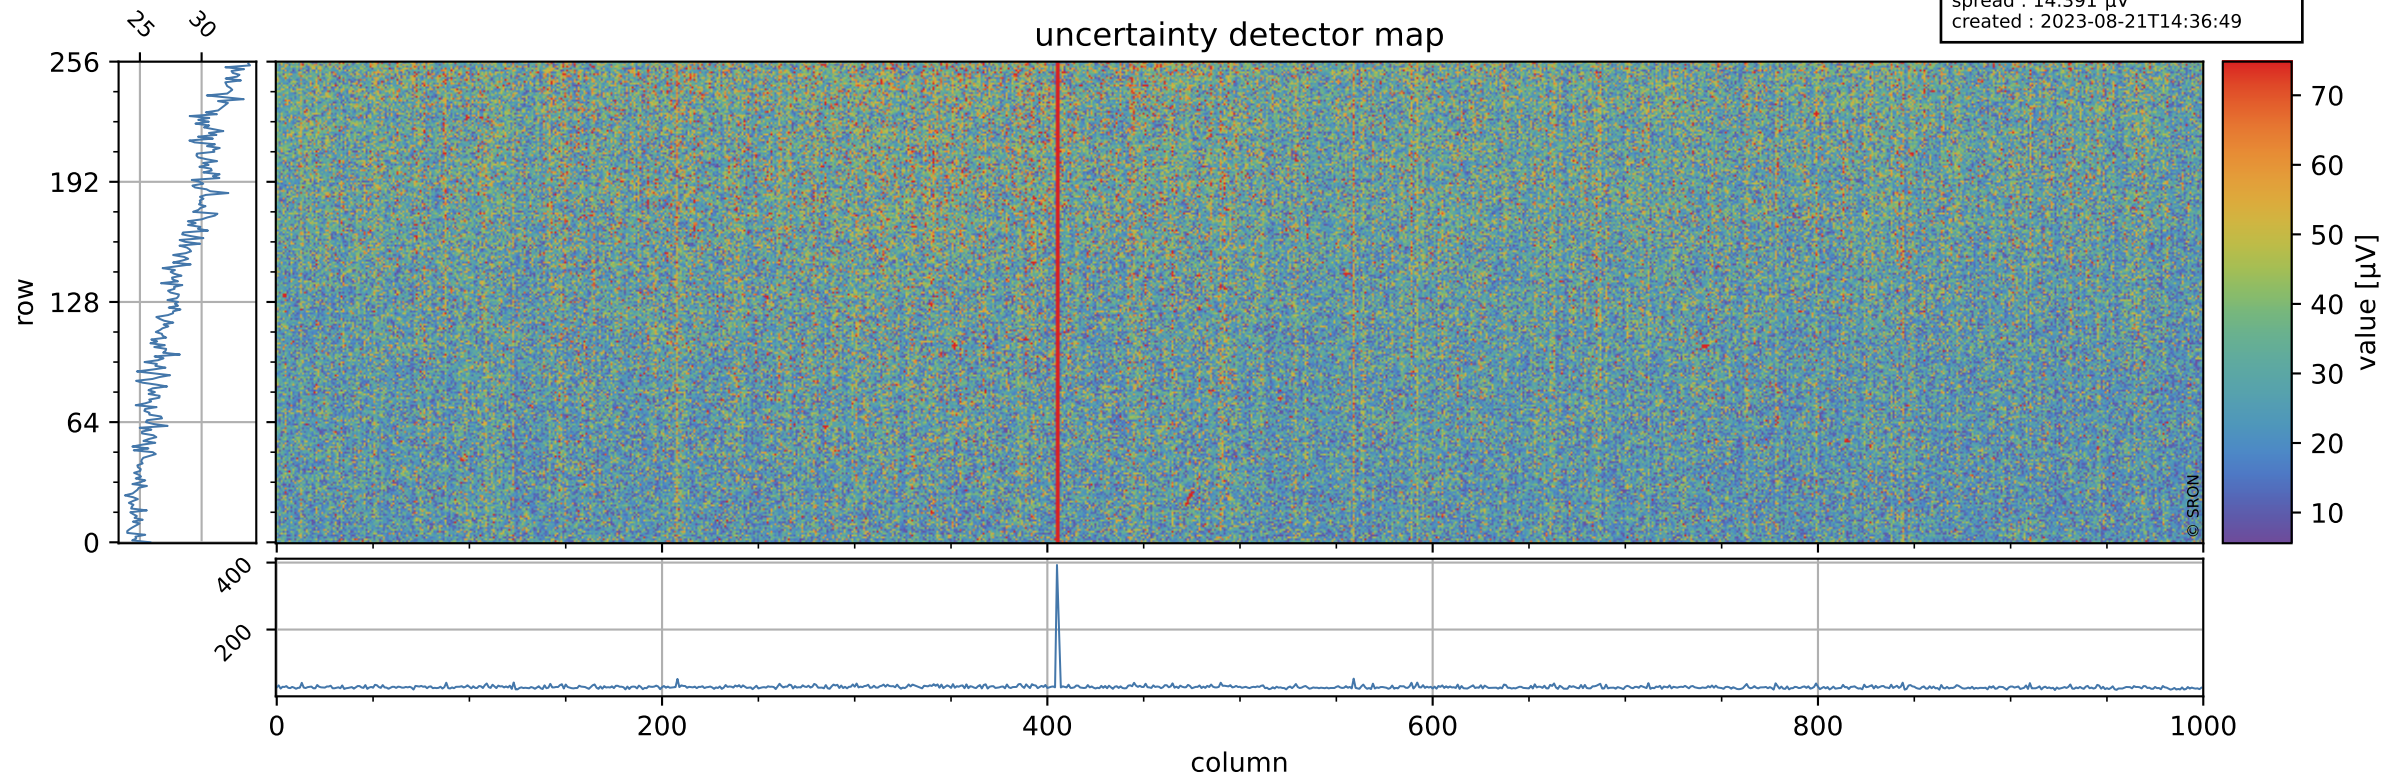

# Tropomi SWIR offset (official)

orbits : 20 in [11722, 11767]  
coverage : 2020-01-17 / 2020-01-20  
median : 0.52594 V  
spread : 0.03592 V  
created : 2023-08-21T14:36:49

## value detector map

# Tropomi SWIR offset (official)

orbits : 20 in [11722, 11767]  
coverage : 2020-01-17 / 2020-01-20  
median : 28.275  $\mu\text{V}$   
spread : 14.391  $\mu\text{V}$   
created : 2023-08-21T14:36:49

# Tropomi SWIR offset (official) ground-tracks of Sentinel-5P

orbits : 20 in [11722, 11767]  
coverage : 2020-01-17 / 2020-01-20  
created : 2023-08-21T14:36:50