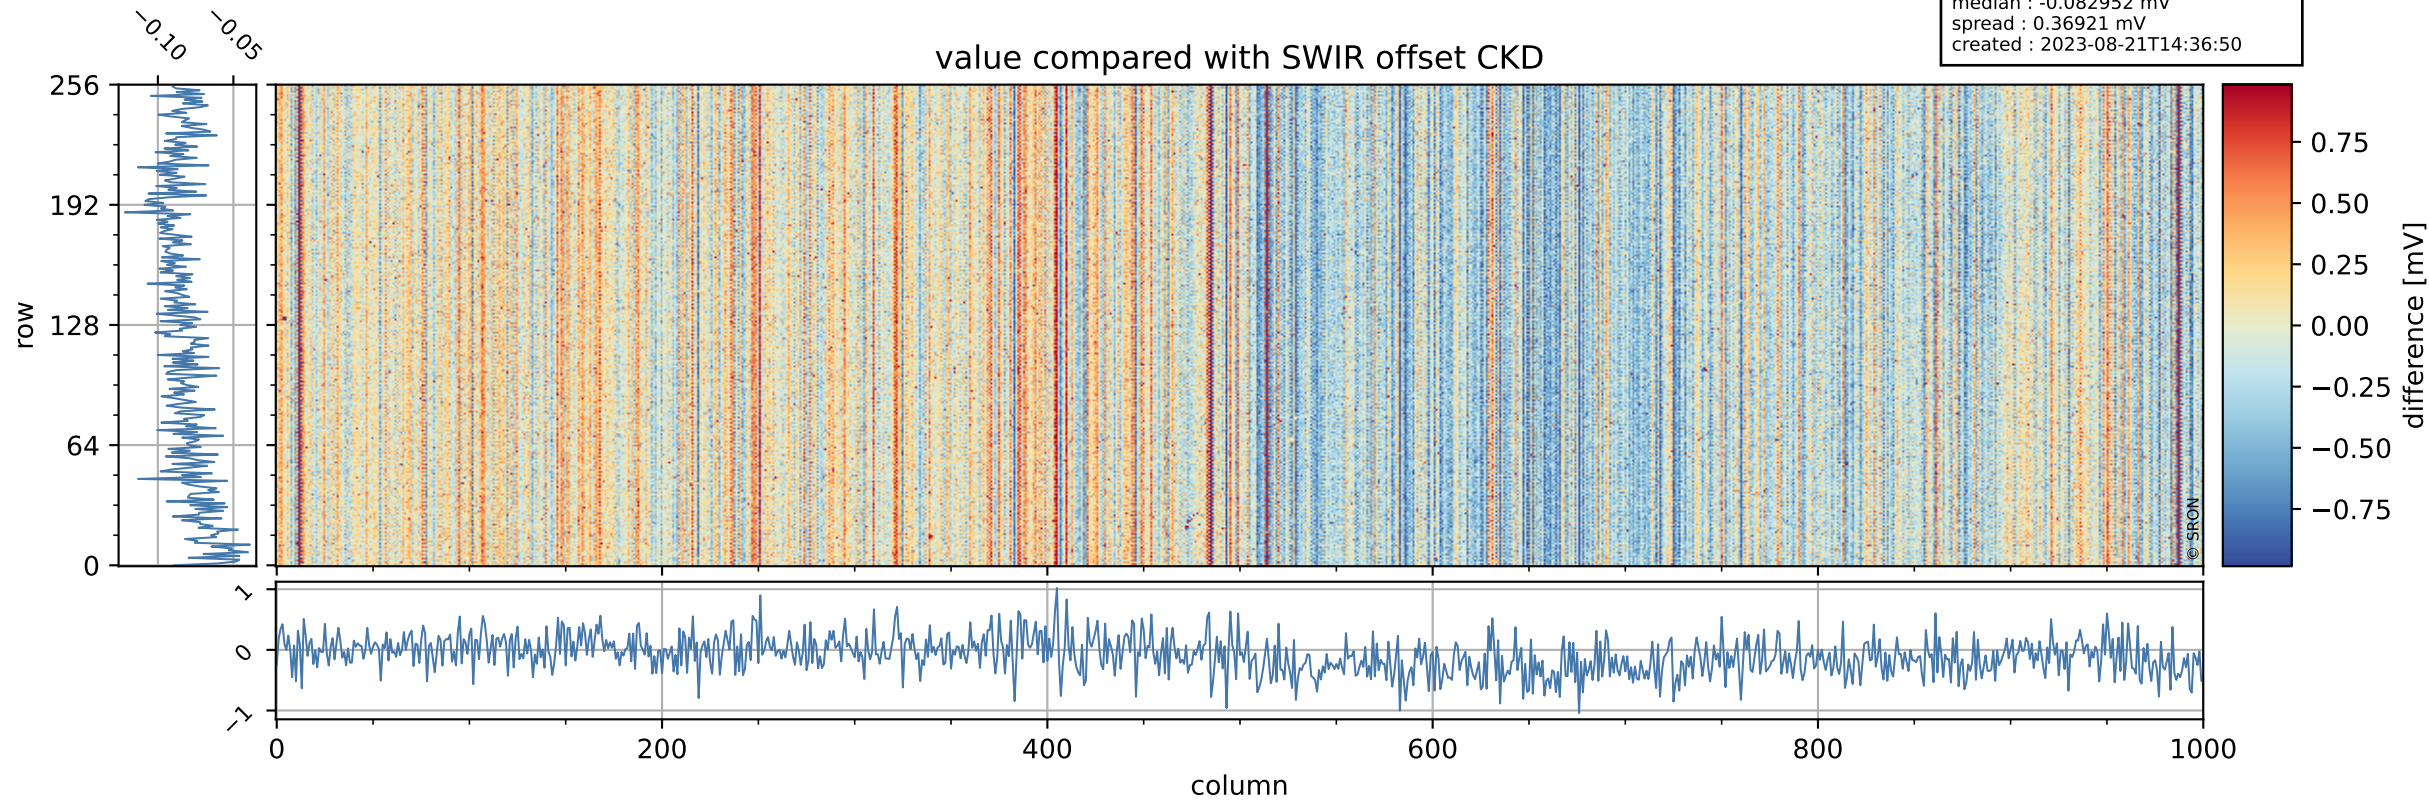

## value detector map

# Tropomi SWIR offset (official)

orbits : 20 in [11722, 11767]  
coverage : 2020-01-17 / 2020-01-20  
median : 28.275  $\mu\text{V}$   
spread : 14.391  $\mu\text{V}$   
created : 2023-08-21T14:36:49

# Tropomi SWIR offset (official)

orbits : 20 in [11722, 11767]  
coverage : 2020-01-17 / 2020-01-20  
median : -0.082952 mV  
spread : 0.36921 mV  
created : 2023-08-21T14:36:50

value compared with SWIR offset CKD

# Tropomi SWIR offset (official) ground-tracks of Sentinel-5P

orbits : 20 in [11722, 11767]  
coverage : 2020-01-17 / 2020-01-20  
created : 2023-08-21T14:36:50