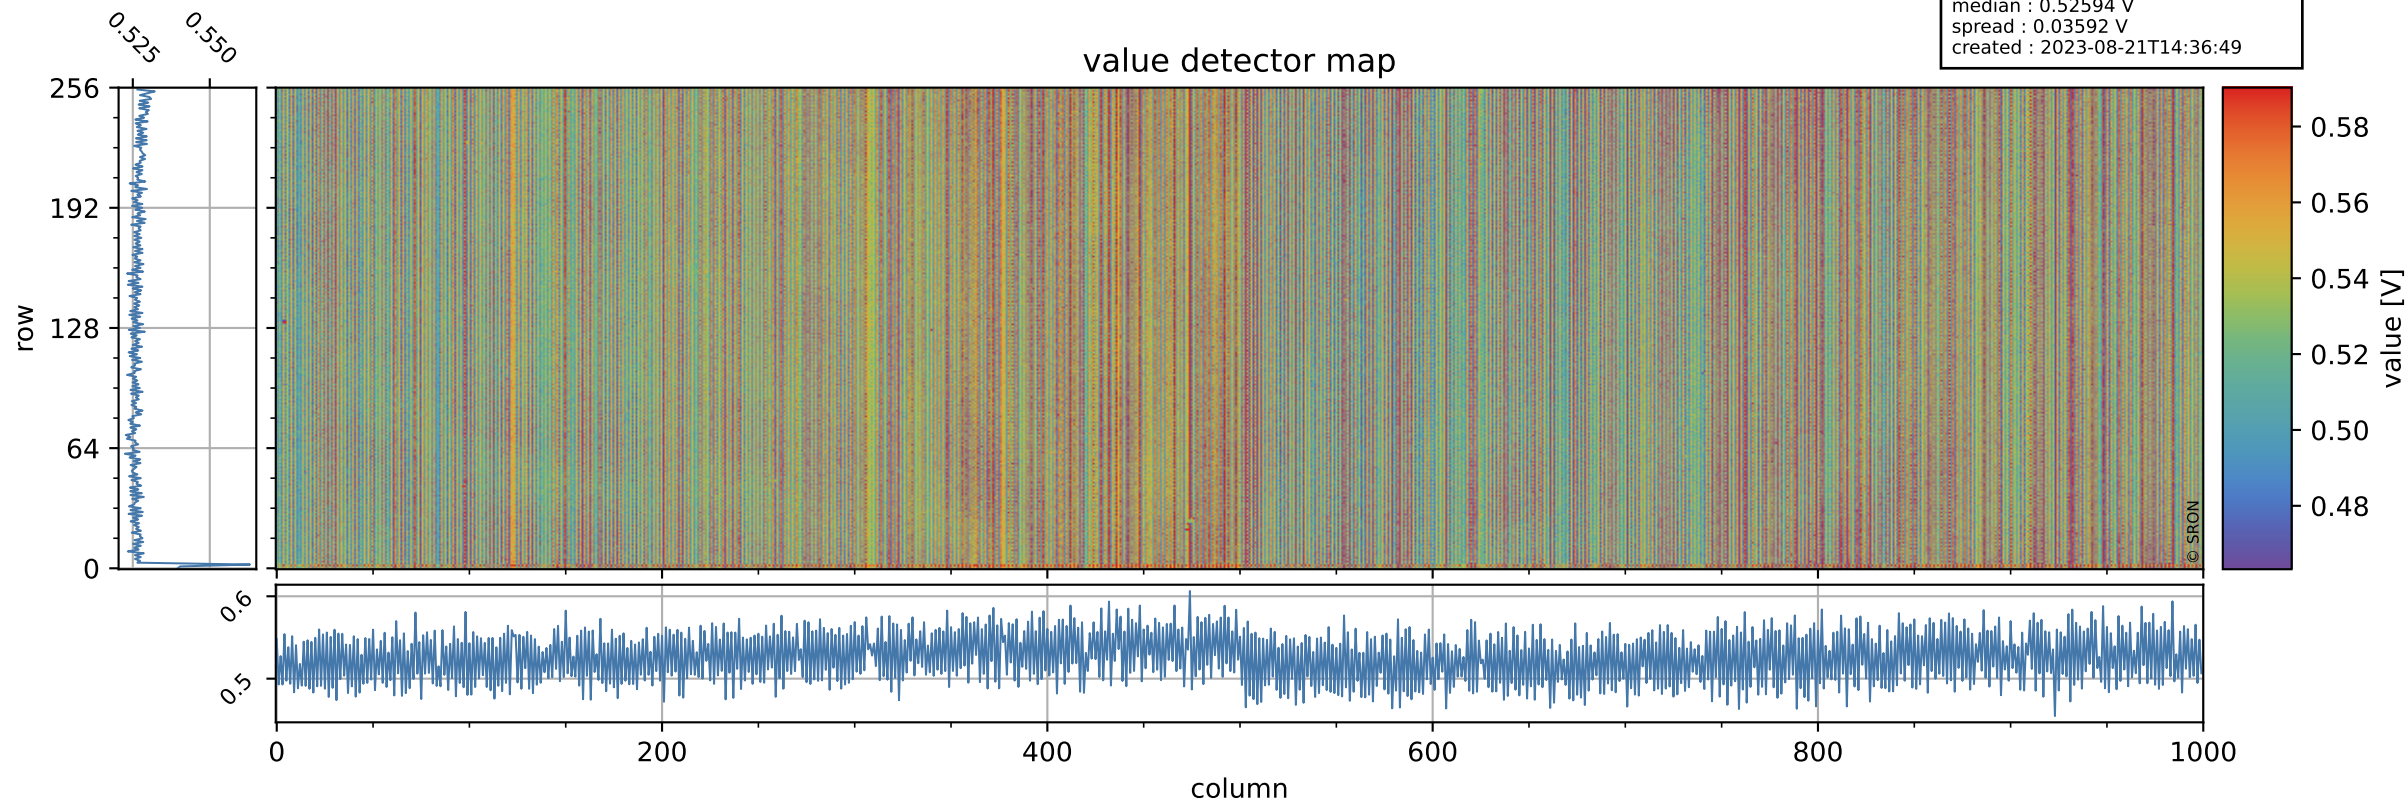

# Tropomi SWIR offset (official)

orbits : 20 in [11722, 11767]  
coverage : 2020-01-17 / 2020-01-20  
median : 0.52594 V  
spread : 0.03592 V  
created : 2023-08-21T14:36:49

## value detector map

# Tropomi SWIR offset (official)

orbits : 20 in [11722, 11767]  
coverage : 2020-01-17 / 2020-01-20  
median : 28.275  $\mu\text{V}$   
spread : 14.391  $\mu\text{V}$   
created : 2023-08-21T14:36:49

# Tropomi SWIR offset (official) ground-tracks of Sentinel-5P

orbits : 20 in [11722, 11767]  
coverage : 2020-01-17 / 2020-01-20  
created : 2023-08-21T14:36:50