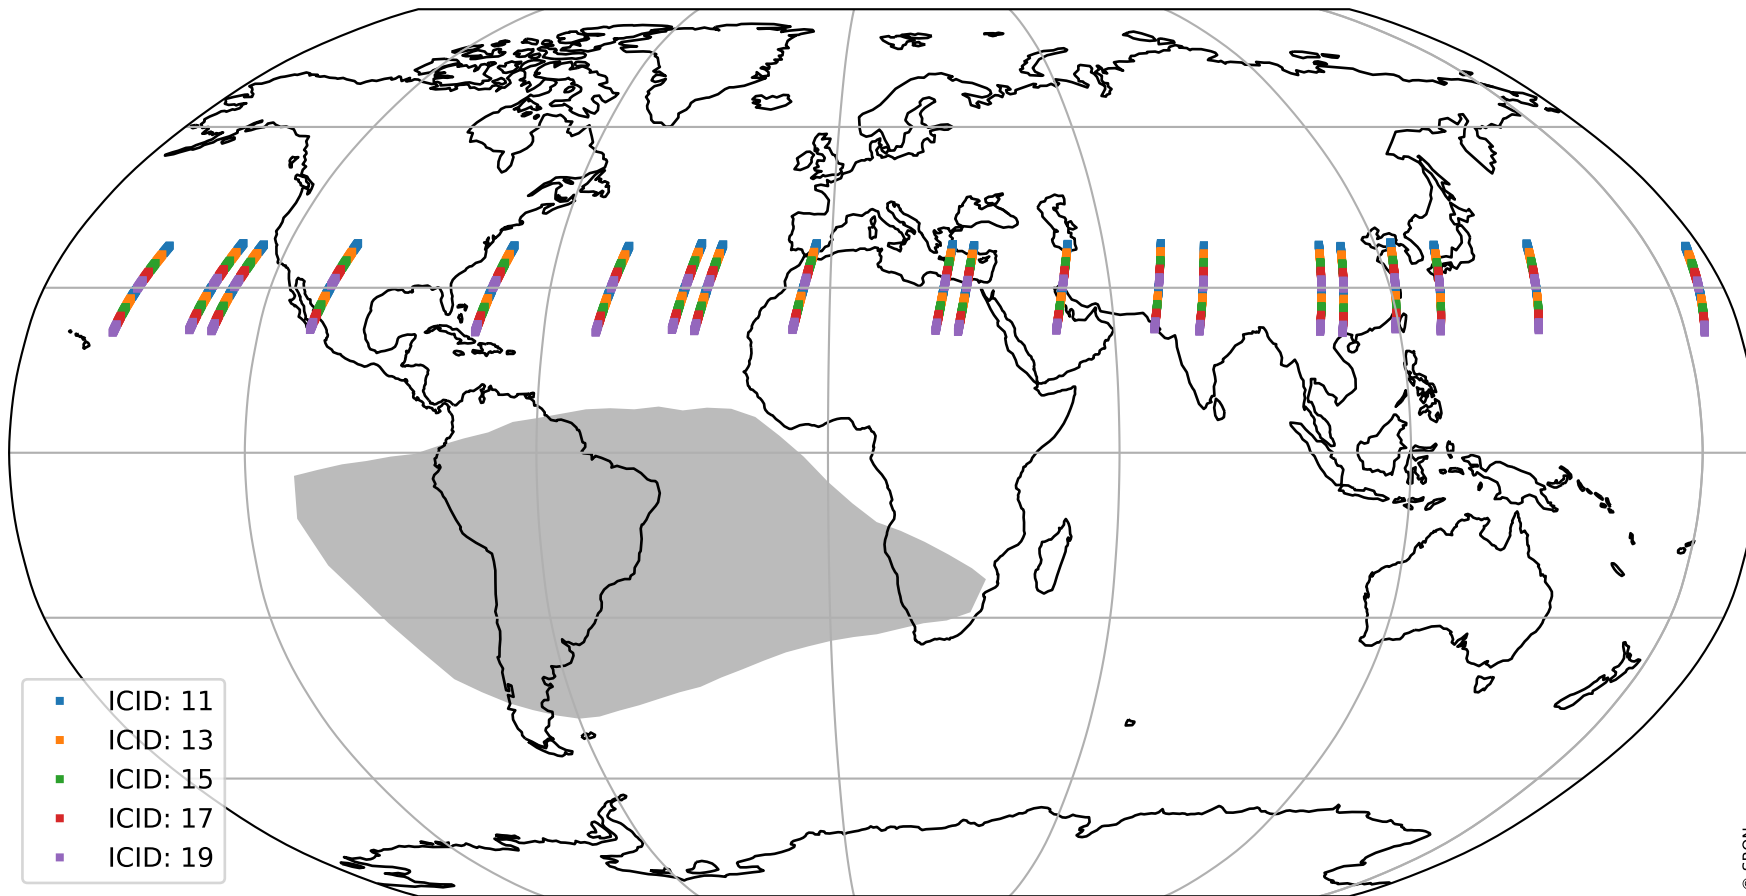

# Tropomi SWIR offset (official)

orbits : 20 in [11722, 11767]  
coverage : 2020-01-17 / 2020-01-20  
median : 28.275  $\mu\text{V}$   
spread : 14.391  $\mu\text{V}$   
created : 2023-08-21T14:36:49

# Tropomi SWIR offset (official)

orbits : 20 in [11722, 11767]  
coverage : 2020-01-17 / 2020-01-20  
median : -0.082952 mV  
spread : 0.36921 mV  
created : 2023-08-21T14:36:50

value compared with SWIR offset CKD

# Tropomi SWIR offset (official) ground-tracks of Sentinel-5P

orbits : 20 in [11722, 11767]  
coverage : 2020-01-17 / 2020-01-20  
created : 2023-08-21T14:36:50

# Tropomi SWIR offset (official)

orbits : [2827, 11767]  
coverage : 2018-04-30 / 2020-01-20  
created : 2023-08-21T14:36:51