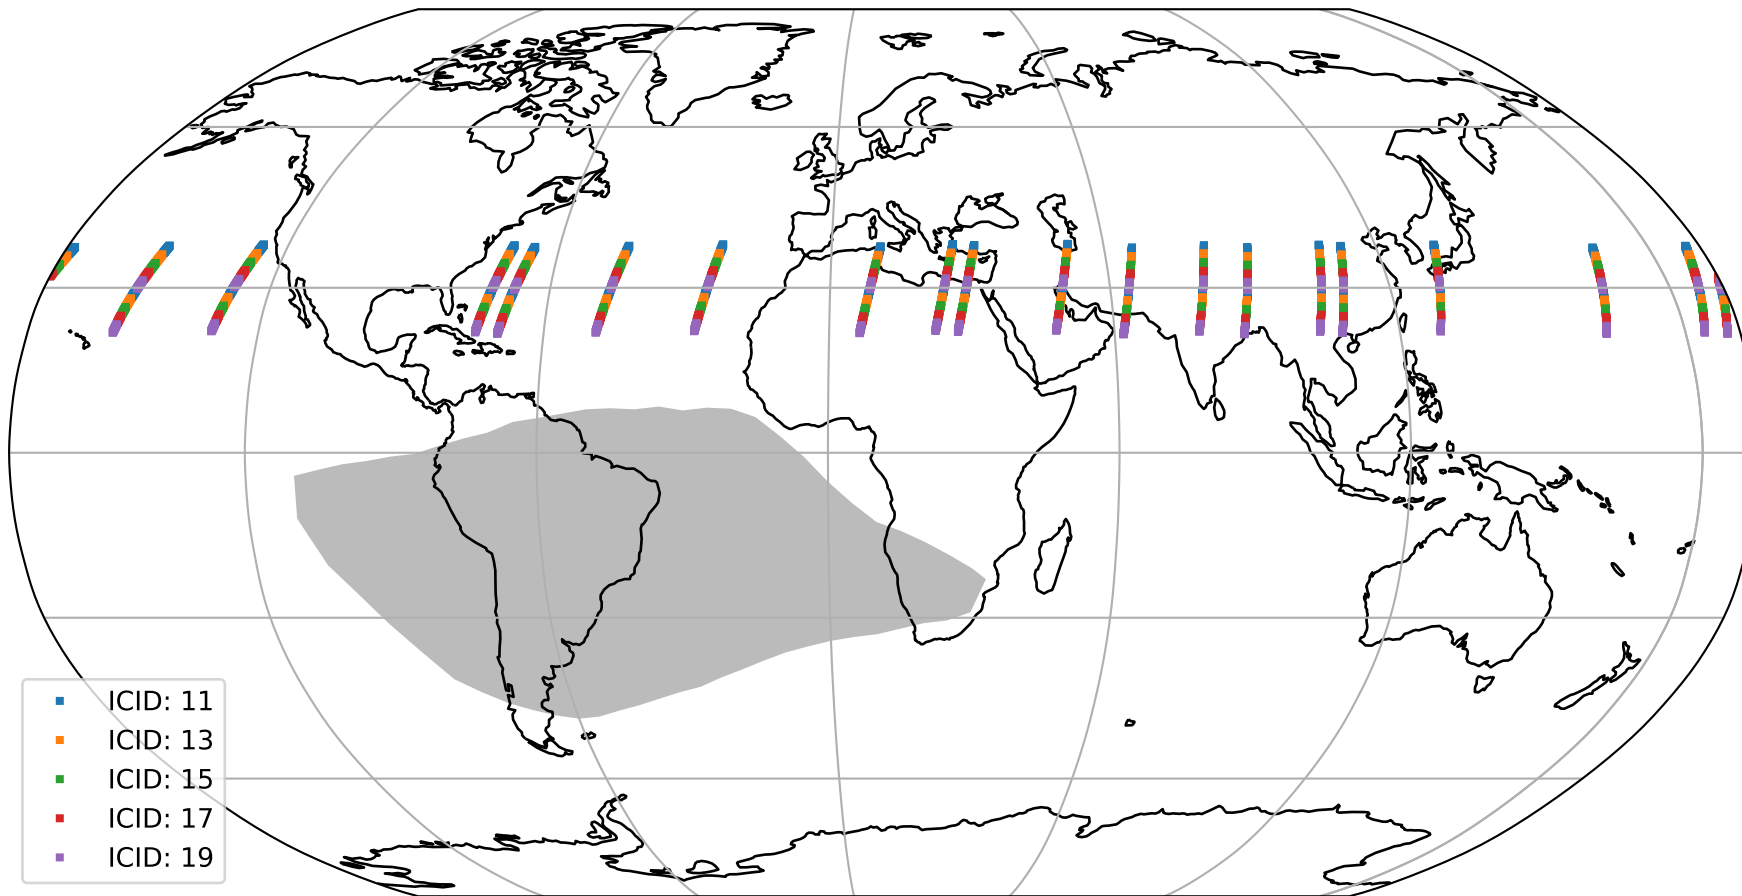

# Tropomi SWIR offset (official)

orbits : 19 in [11737, 11782]  
coverage : 2020-01-18 / 2020-01-21  
median : 28.574  $\mu\text{V}$   
spread : 14.548  $\mu\text{V}$   
created : 2023-08-21T14:36:52

# Tropomi SWIR offset (official)

orbits : 19 in [11737, 11782]  
coverage : 2020-01-18 / 2020-01-21  
median : -0.087369 mV  
spread : 0.36733 mV  
created : 2023-08-21T14:36:53

value compared with SWIR offset CKD

# Tropomi SWIR offset (official) ground-tracks of Sentinel-5P

orbits : 19 in [11737, 11782]  
coverage : 2020-01-18 / 2020-01-21  
created : 2023-08-21T14:36:53

# Tropomi SWIR offset (official)

orbits : [2827, 11782]  
coverage : 2018-04-30 / 2020-01-21  
created : 2023-08-21T14:36:54