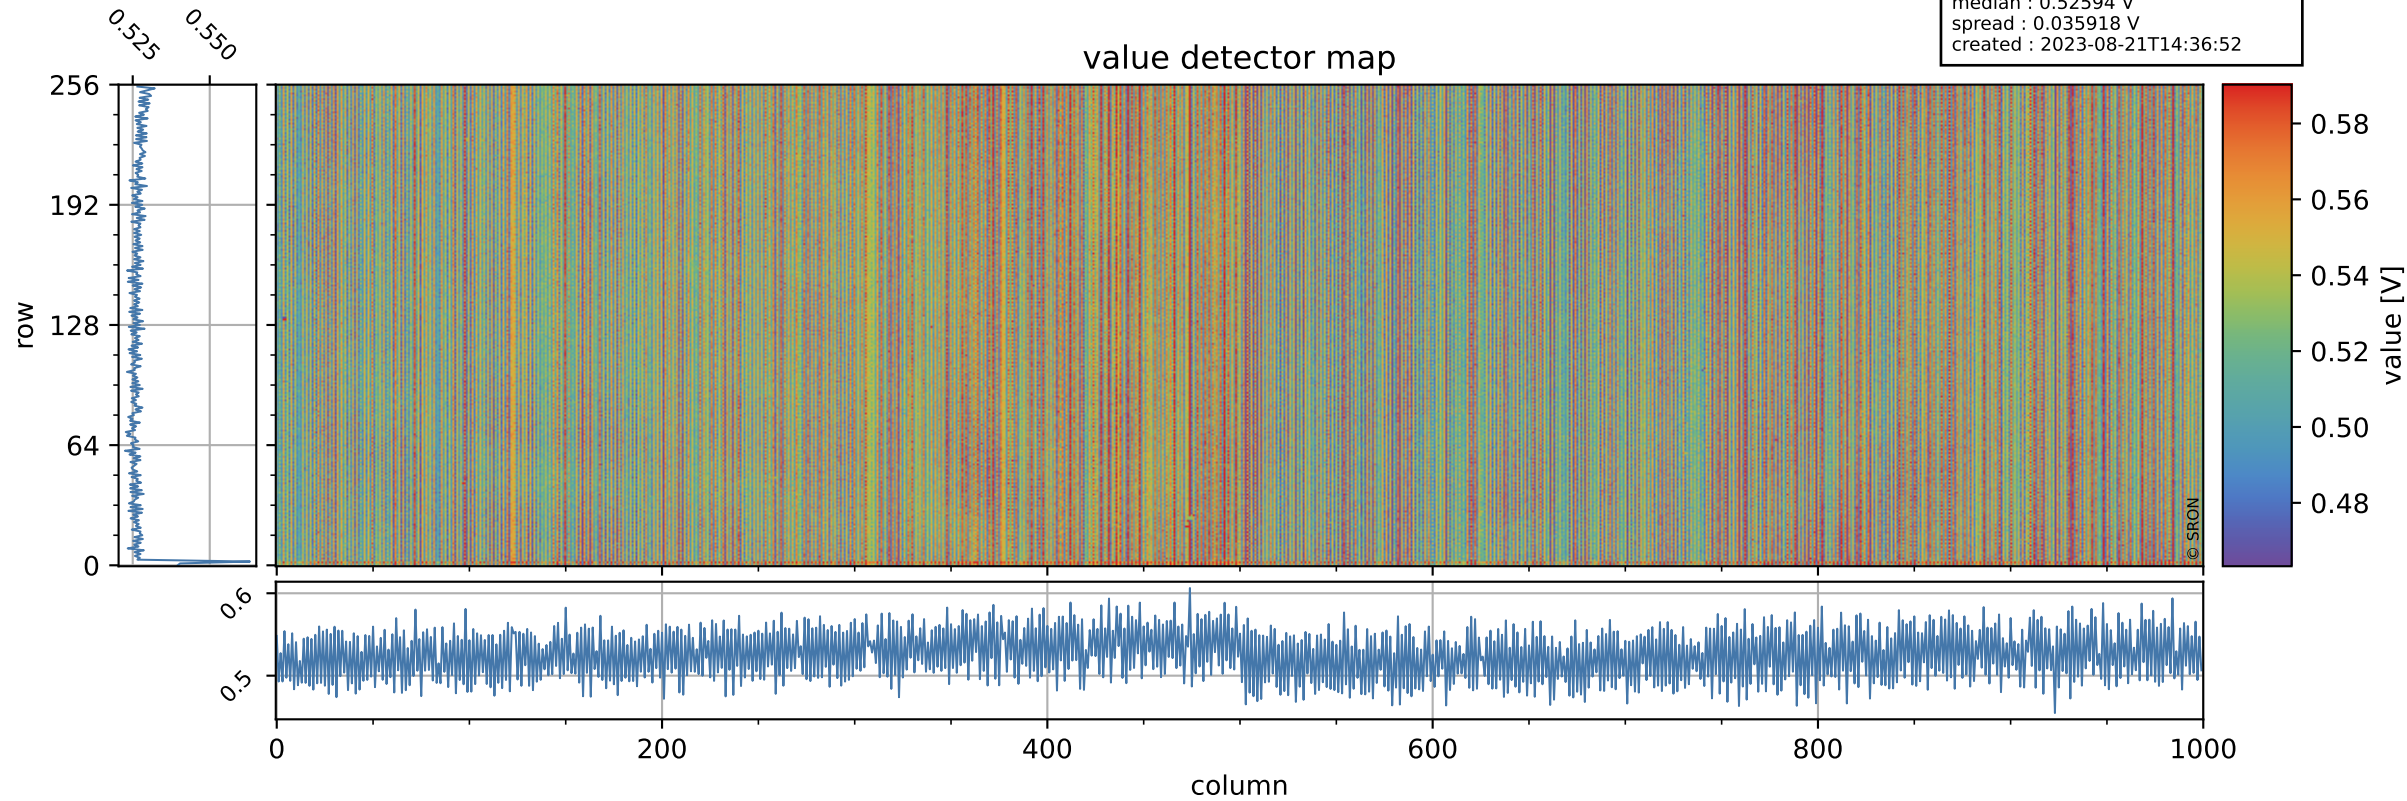

# Tropomi SWIR offset (official)

orbits : 19 in [11737, 11782]  
coverage : 2020-01-18 / 2020-01-21  
median : 0.52594 V  
spread : 0.035918 V  
created : 2023-08-21T14:36:52

## value detector map

# Tropomi SWIR offset (official)

orbits : 19 in [11737, 11782]  
coverage : 2020-01-18 / 2020-01-21  
median : 28.574  $\mu\text{V}$   
spread : 14.548  $\mu\text{V}$   
created : 2023-08-21T14:36:52

# Tropomi SWIR offset (official) ground-tracks of Sentinel-5P

orbits : 19 in [11737, 11782]  
coverage : 2020-01-18 / 2020-01-21  
created : 2023-08-21T14:36:53