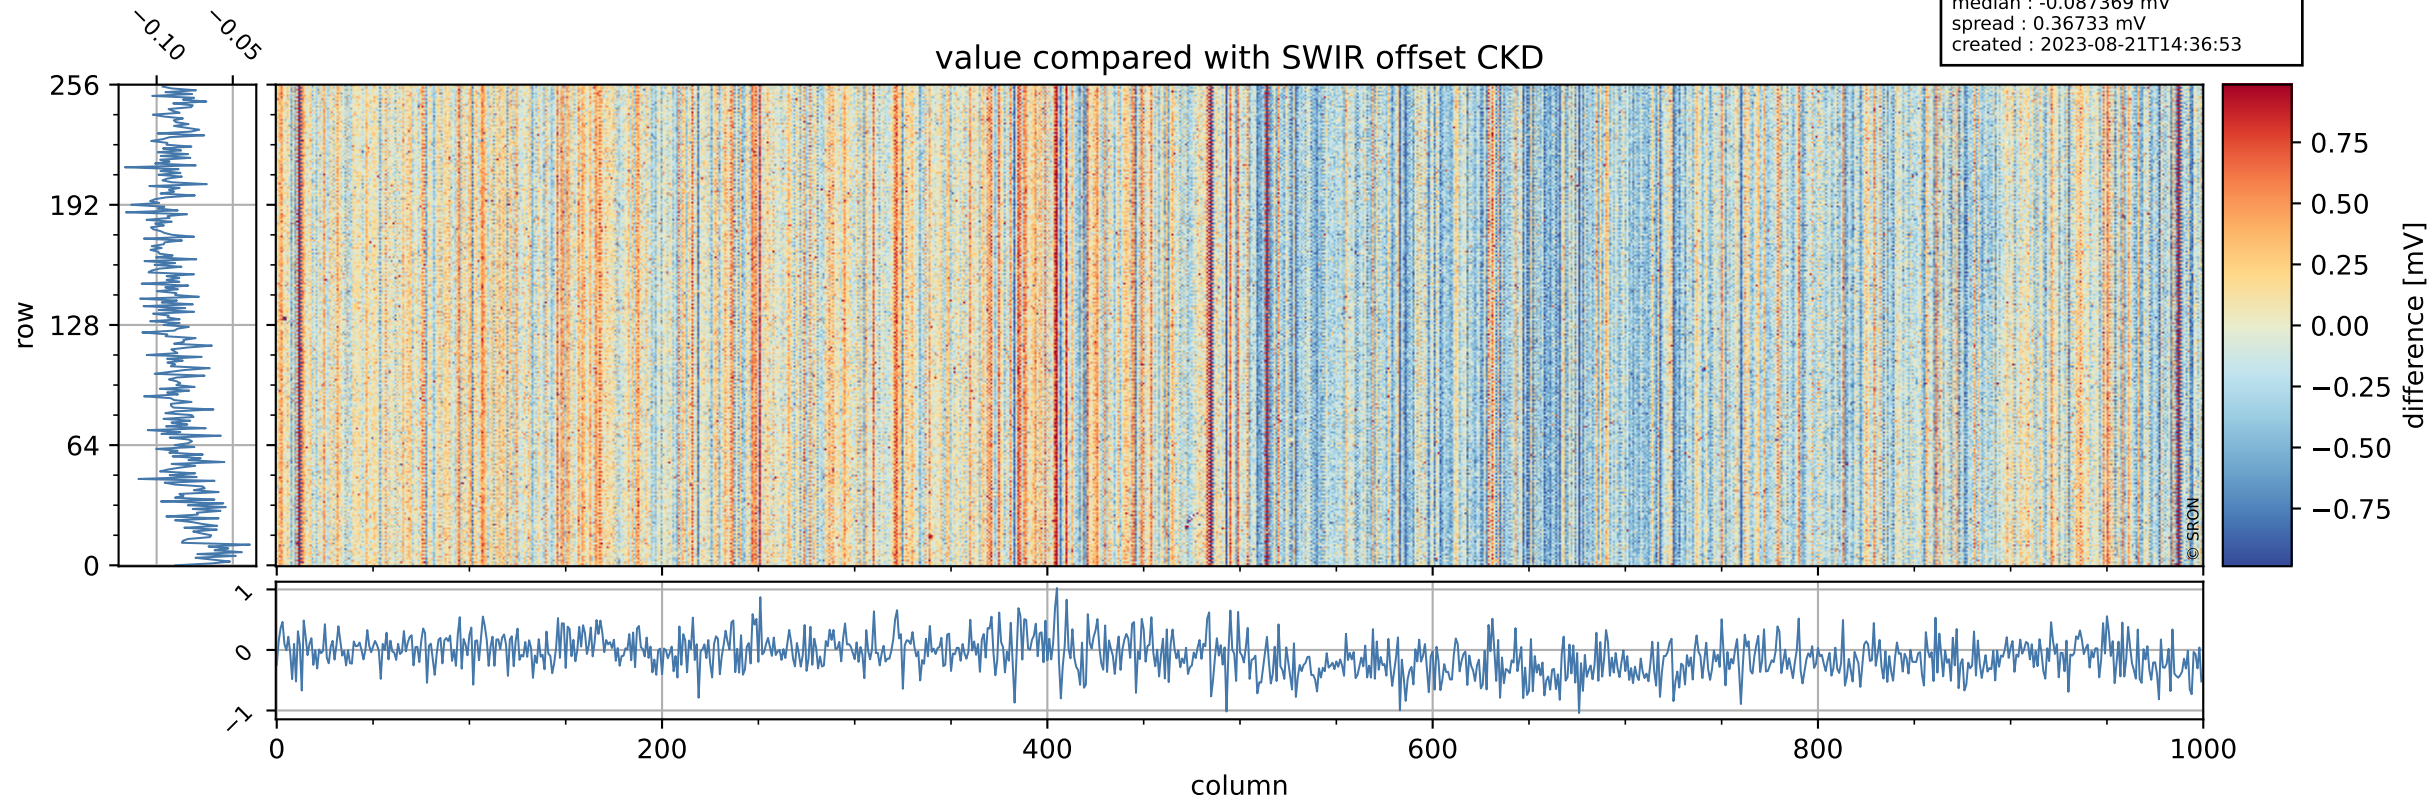

## value detector map

# Tropomi SWIR offset (official)

orbits : 19 in [11737, 11782]  
coverage : 2020-01-18 / 2020-01-21  
median : 28.574  $\mu\text{V}$   
spread : 14.548  $\mu\text{V}$   
created : 2023-08-21T14:36:52

# Tropomi SWIR offset (official)

orbits : 19 in [11737, 11782]  
coverage : 2020-01-18 / 2020-01-21  
median : -0.087369 mV  
spread : 0.36733 mV  
created : 2023-08-21T14:36:53

value compared with SWIR offset CKD

# Tropomi SWIR offset (official) ground-tracks of Sentinel-5P

orbits : 19 in [11737, 11782]  
coverage : 2020-01-18 / 2020-01-21  
created : 2023-08-21T14:36:53