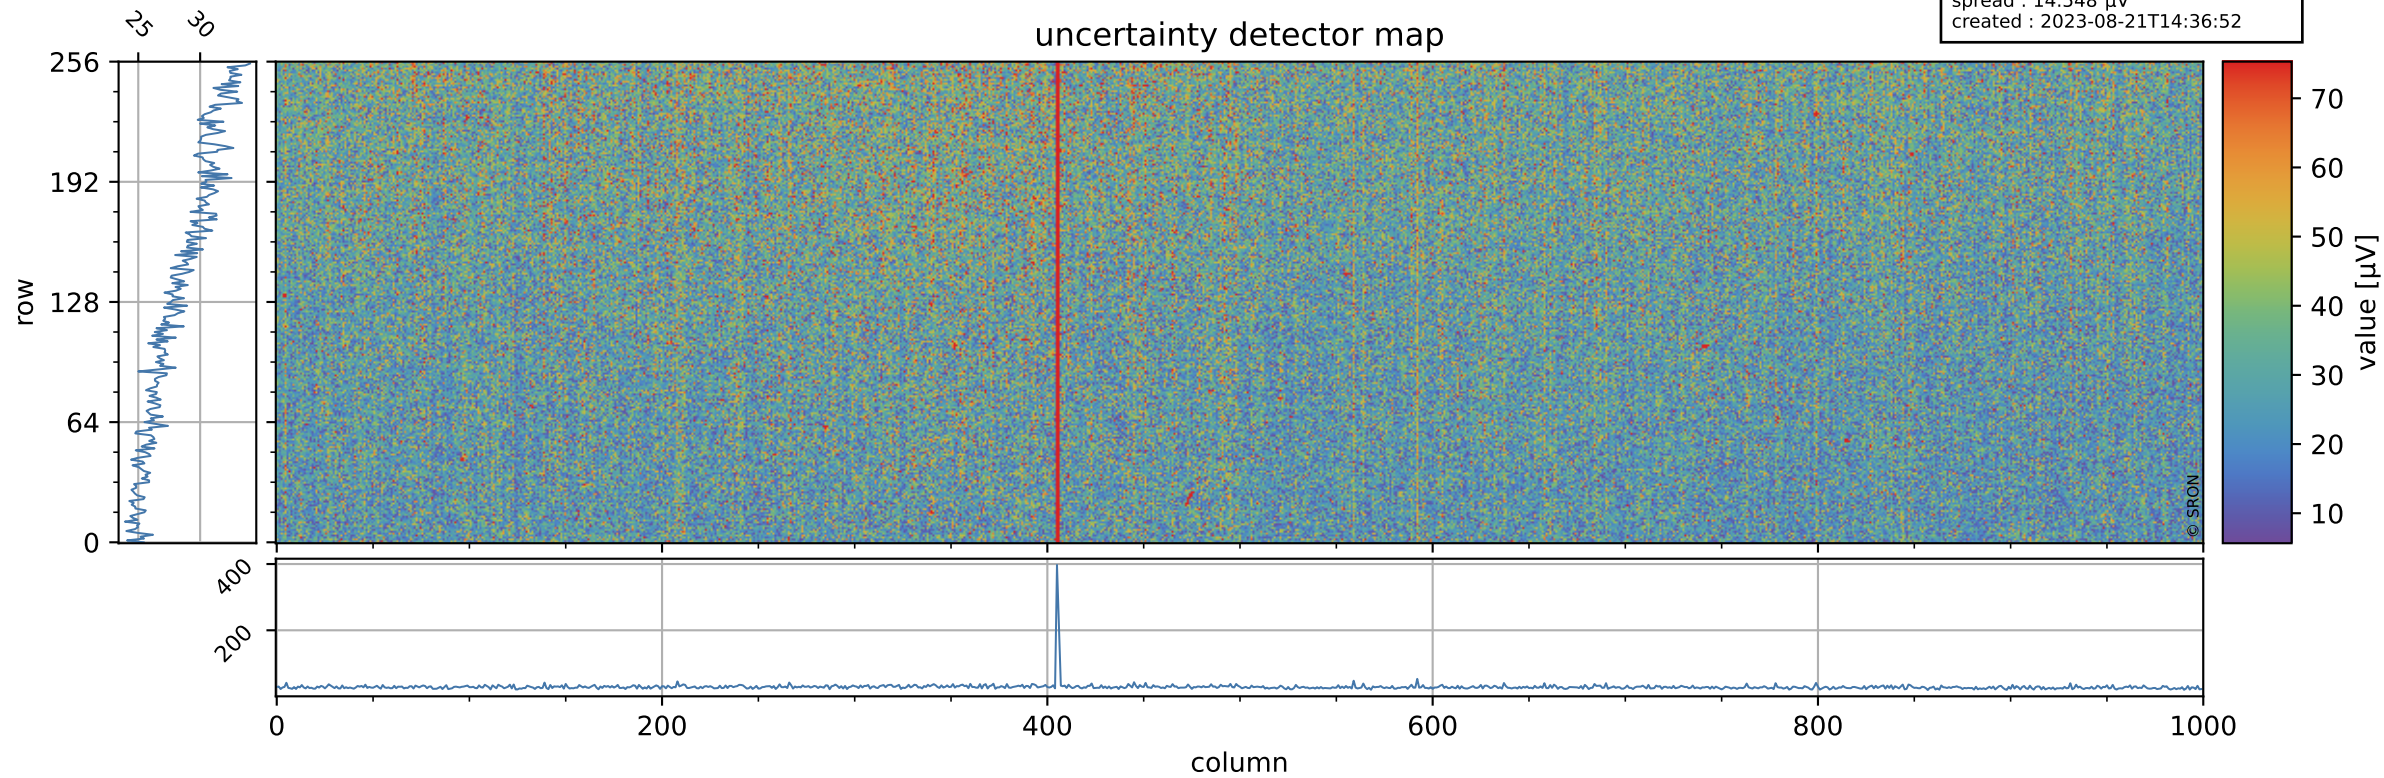

# Tropomi SWIR offset (official)

orbits : 19 in [11737, 11782]  
coverage : 2020-01-18 / 2020-01-21  
median : 0.52594 V  
spread : 0.035918 V  
created : 2023-08-21T14:36:52

## value detector map

# Tropomi SWIR offset (official)

orbits : 19 in [11737, 11782]  
coverage : 2020-01-18 / 2020-01-21  
median : 28.574  $\mu\text{V}$   
spread : 14.548  $\mu\text{V}$   
created : 2023-08-21T14:36:52

# Tropomi SWIR offset (official) ground-tracks of Sentinel-5P

orbits : 19 in [11737, 11782]  
coverage : 2020-01-18 / 2020-01-21  
created : 2023-08-21T14:36:53