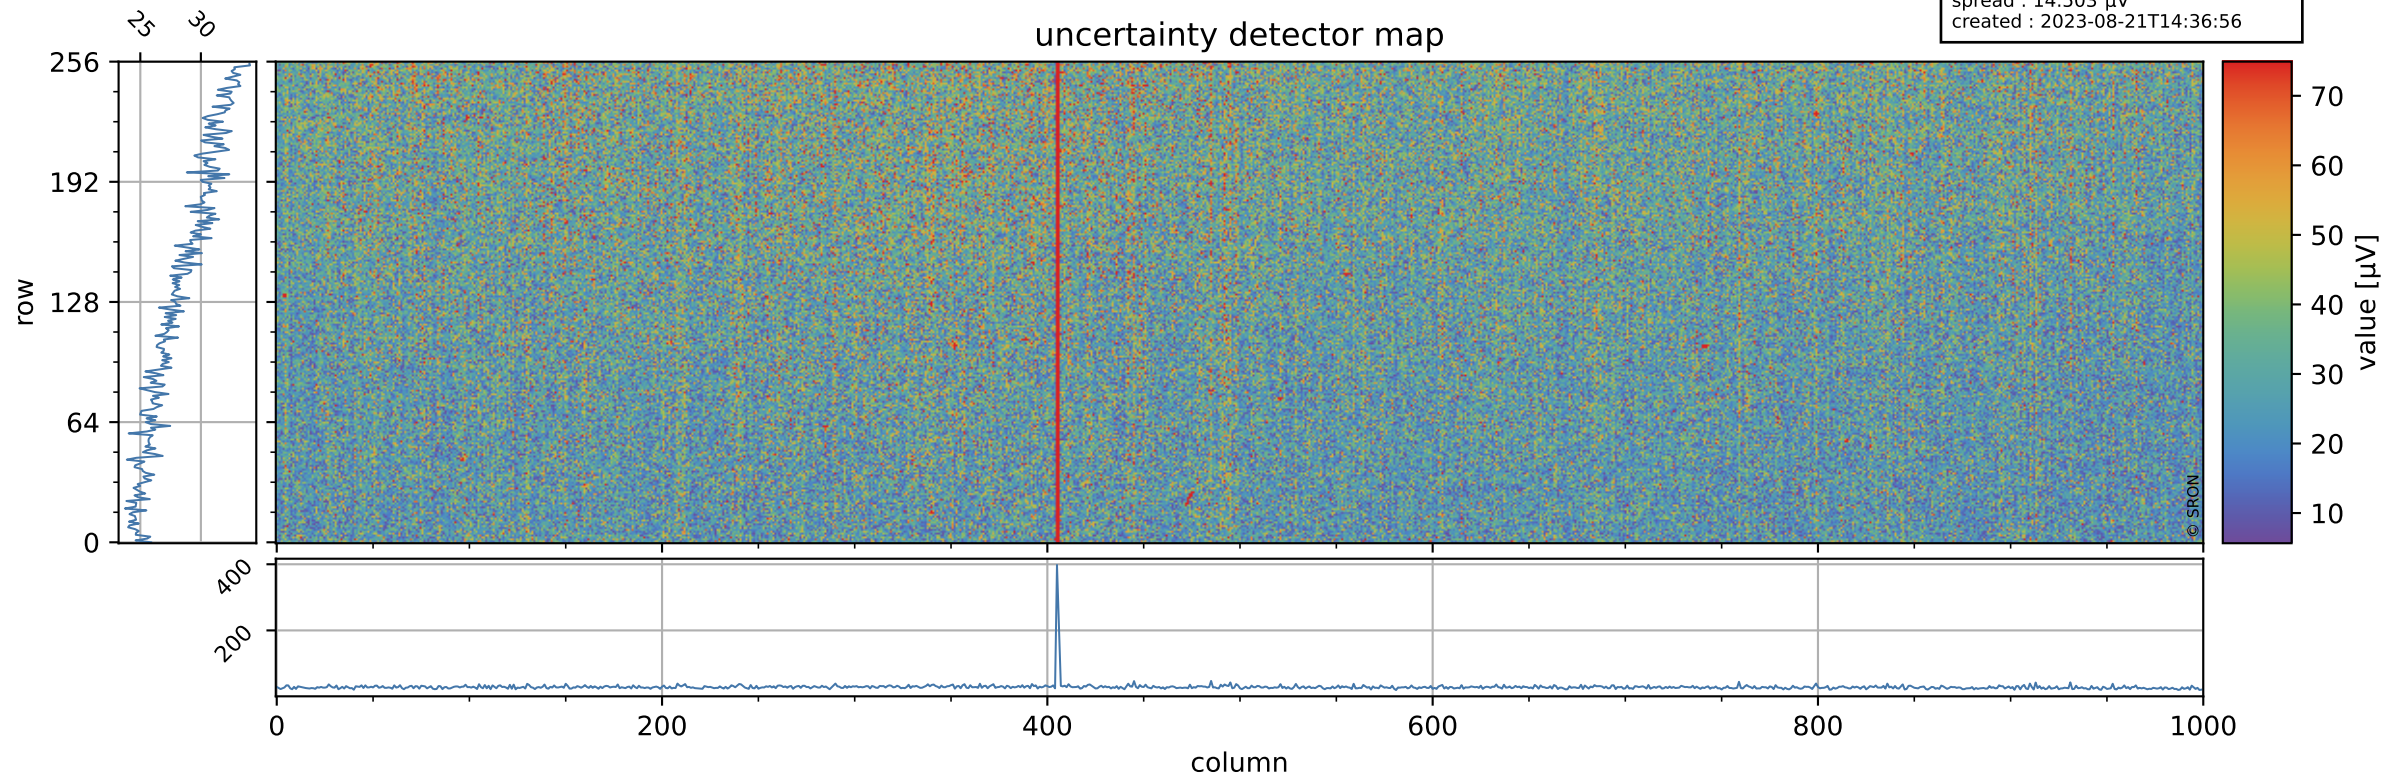

Tropomi SWIR offset (official)

orbits : 20 in [11752, 11797]
coverage : 2020-01-19 / 2020-01-22
median : 0.52594 V
spread : 0.035917 V
created : 2023-08-21T14:36:55

value detector map

Tropomi SWIR offset (official)

orbits : 20 in [11752, 11797]
coverage : 2020-01-19 / 2020-01-22
median : 28.527 μV
spread : 14.503 μV
created : 2023-08-21T14:36:56

Tropomi SWIR offset (official)

orbits : 20 in [11752, 11797]
coverage : 2020-01-19 / 2020-01-22
median : -0.087708 mV
spread : 0.36264 mV
created : 2023-08-21T14:36:56

value compared with SWIR offset CKD

Tropomi SWIR offset (official) ground-tracks of Sentinel-5P

orbits : 20 in [11752, 11797]
coverage : 2020-01-19 / 2020-01-22
created : 2023-08-21T14:36:57

Tropomi SWIR offset (official)

orbits : [2827, 11797]
coverage : 2018-04-30 / 2020-01-22
created : 2023-08-21T14:36:57

trend of detector median & temperatures