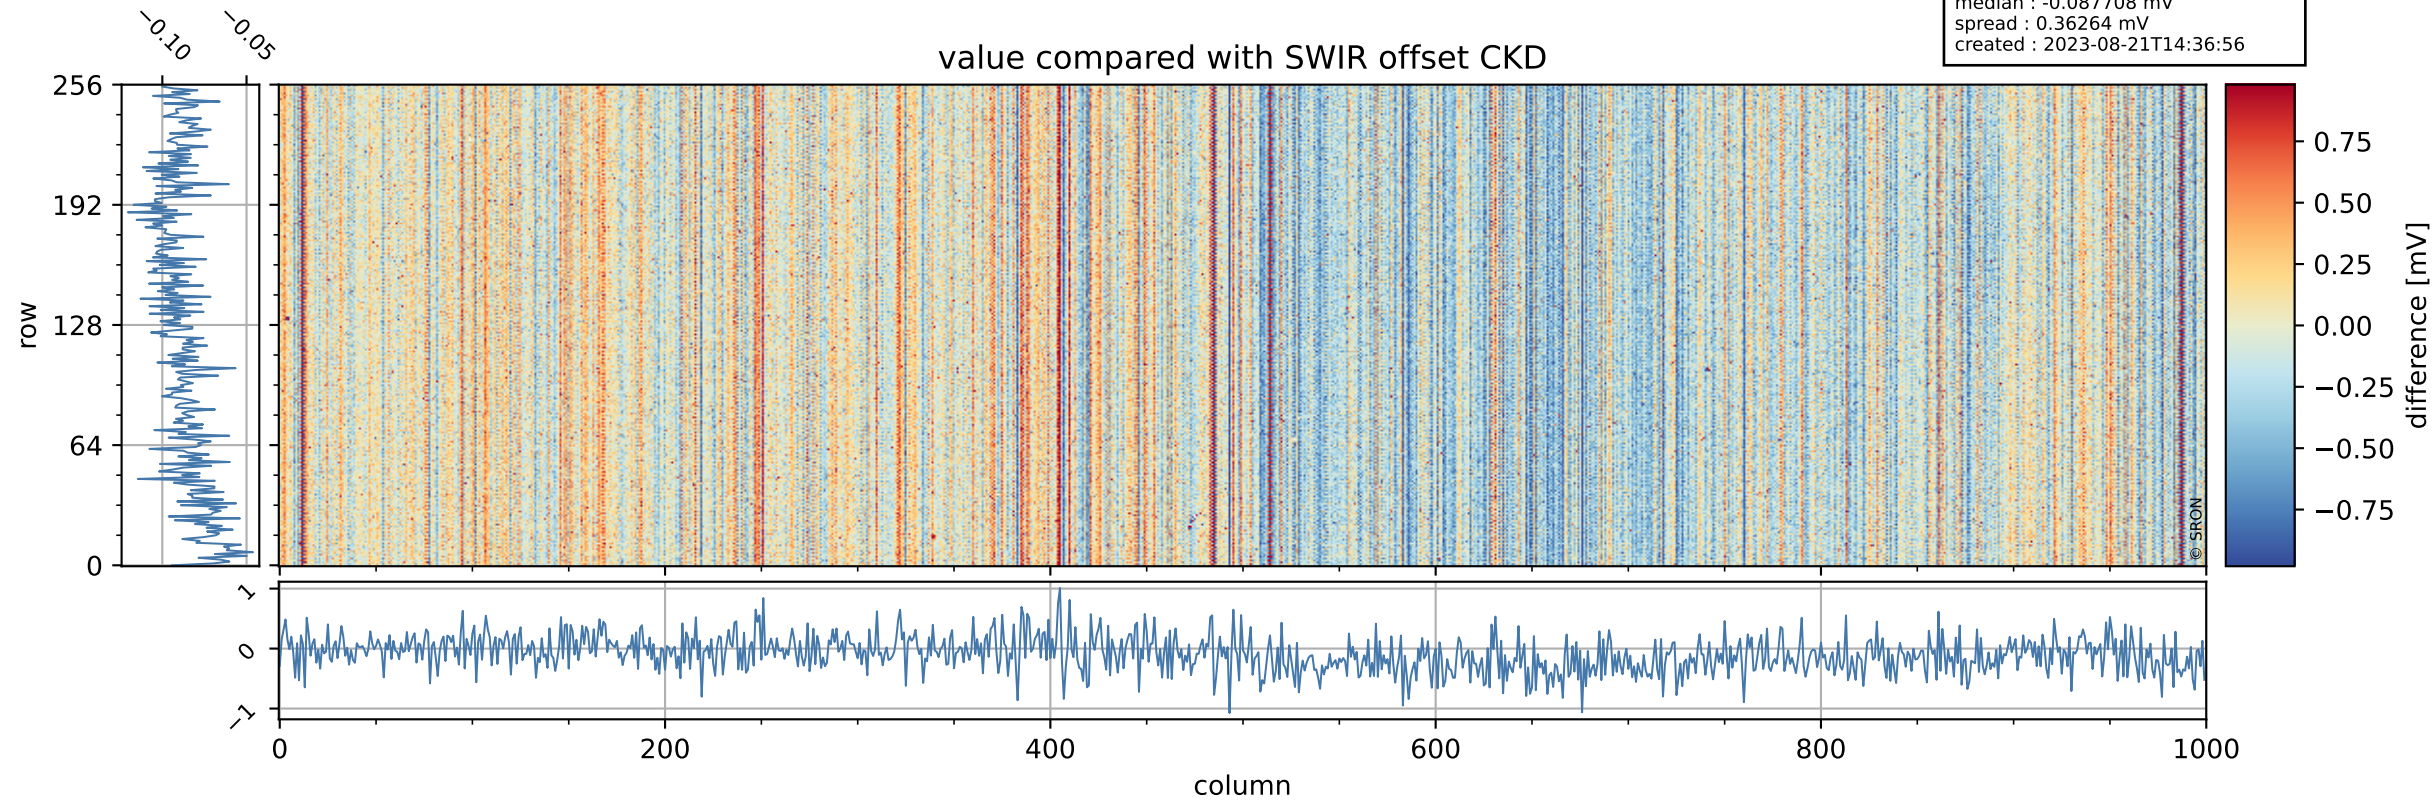

Tropomi SWIR offset (official)

orbits : 20 in [11752, 11797]
coverage : 2020-01-19 / 2020-01-22
median : 0.52594 V
spread : 0.035917 V
created : 2023-08-21T14:36:55

value detector map

Tropomi SWIR offset (official)

orbits : 20 in [11752, 11797]
coverage : 2020-01-19 / 2020-01-22
median : 28.527 μV
spread : 14.503 μV
created : 2023-08-21T14:36:56

Tropomi SWIR offset (official)

orbits : 20 in [11752, 11797]
coverage : 2020-01-19 / 2020-01-22
median : -0.087708 mV
spread : 0.36264 mV
created : 2023-08-21T14:36:56

value compared with SWIR offset CKD

Tropomi SWIR offset (official) ground-tracks of Sentinel-5P

orbits : 20 in [11752, 11797]
coverage : 2020-01-19 / 2020-01-22
created : 2023-08-21T14:36:57

Tropomi SWIR offset (official)

orbits : [2827, 11797]
coverage : 2018-04-30 / 2020-01-22
created : 2023-08-21T14:36:57

trend of detector median & temperatures