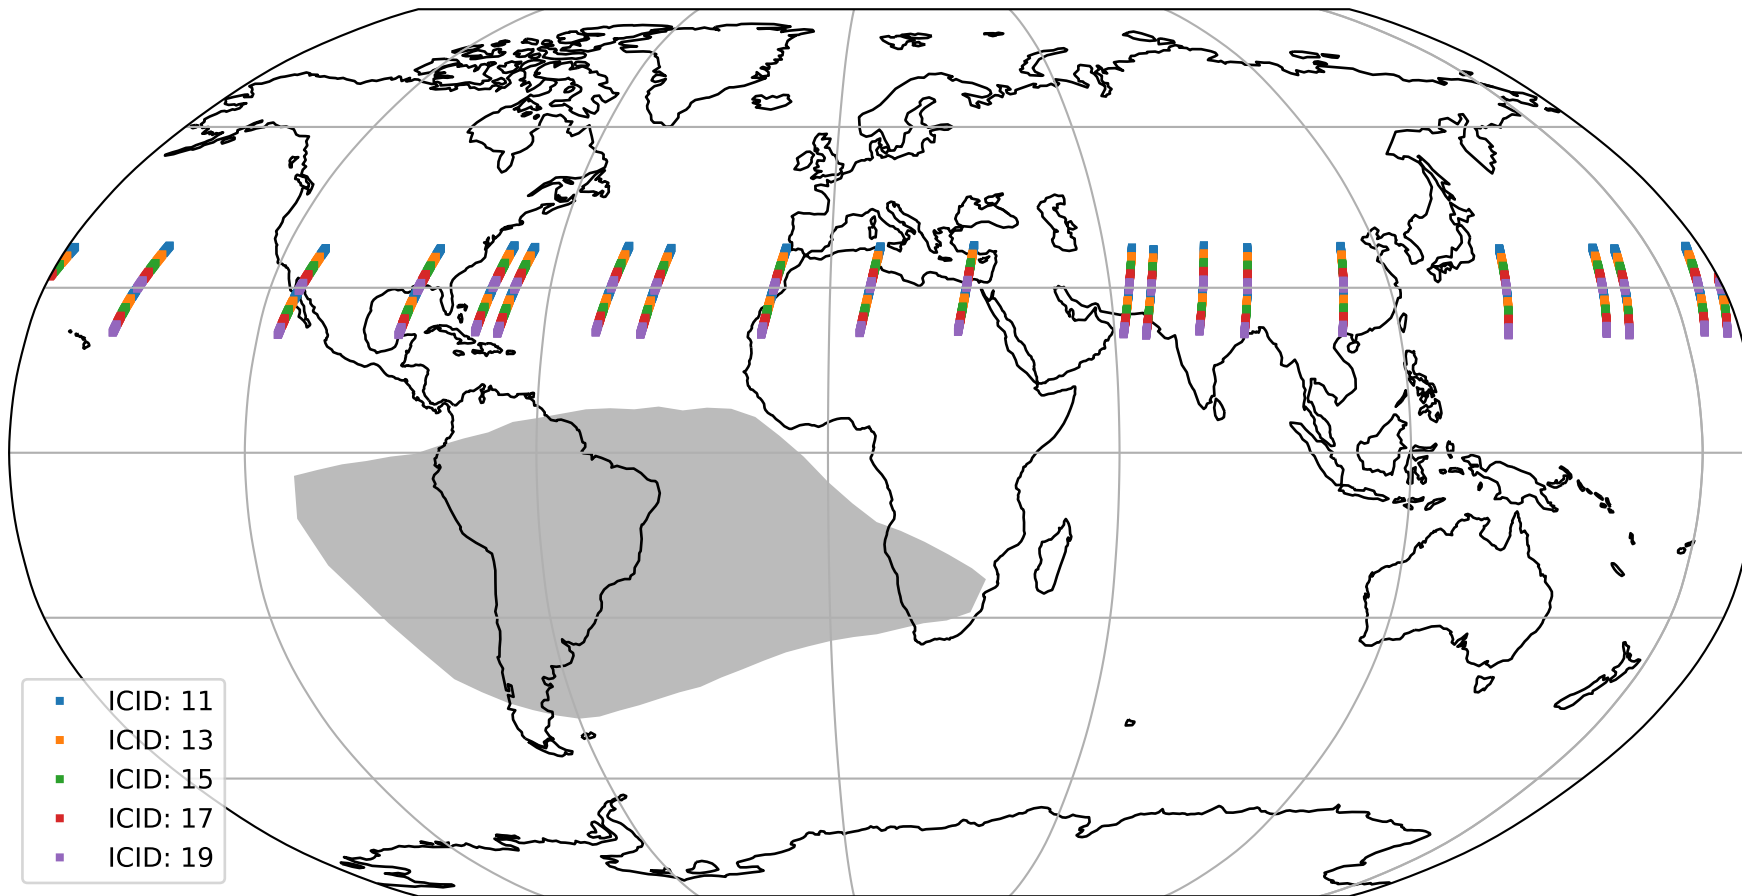

Tropomi SWIR offset (official)

orbits : 20 in [11752, 11797]
coverage : 2020-01-19 / 2020-01-22
median : 0.52594 V
spread : 0.035917 V
created : 2023-08-21T14:36:55

value detector map

Tropomi SWIR offset (official)

orbits : 20 in [11752, 11797]
coverage : 2020-01-19 / 2020-01-22
median : 28.527 μV
spread : 14.503 μV
created : 2023-08-21T14:36:56

Tropomi SWIR offset (official)

orbits : 20 in [11752, 11797]
coverage : 2020-01-19 / 2020-01-22
median : -0.087708 mV
spread : 0.36264 mV
created : 2023-08-21T14:36:56

value compared with SWIR offset CKD

Tropomi SWIR offset (official) ground-tracks of Sentinel-5P

orbits : 20 in [11752, 11797]
coverage : 2020-01-19 / 2020-01-22
created : 2023-08-21T14:36:57

Tropomi SWIR offset (official)

orbits : [2827, 11797]
coverage : 2018-04-30 / 2020-01-22
created : 2023-08-21T14:36:57

trend of detector median & temperatures