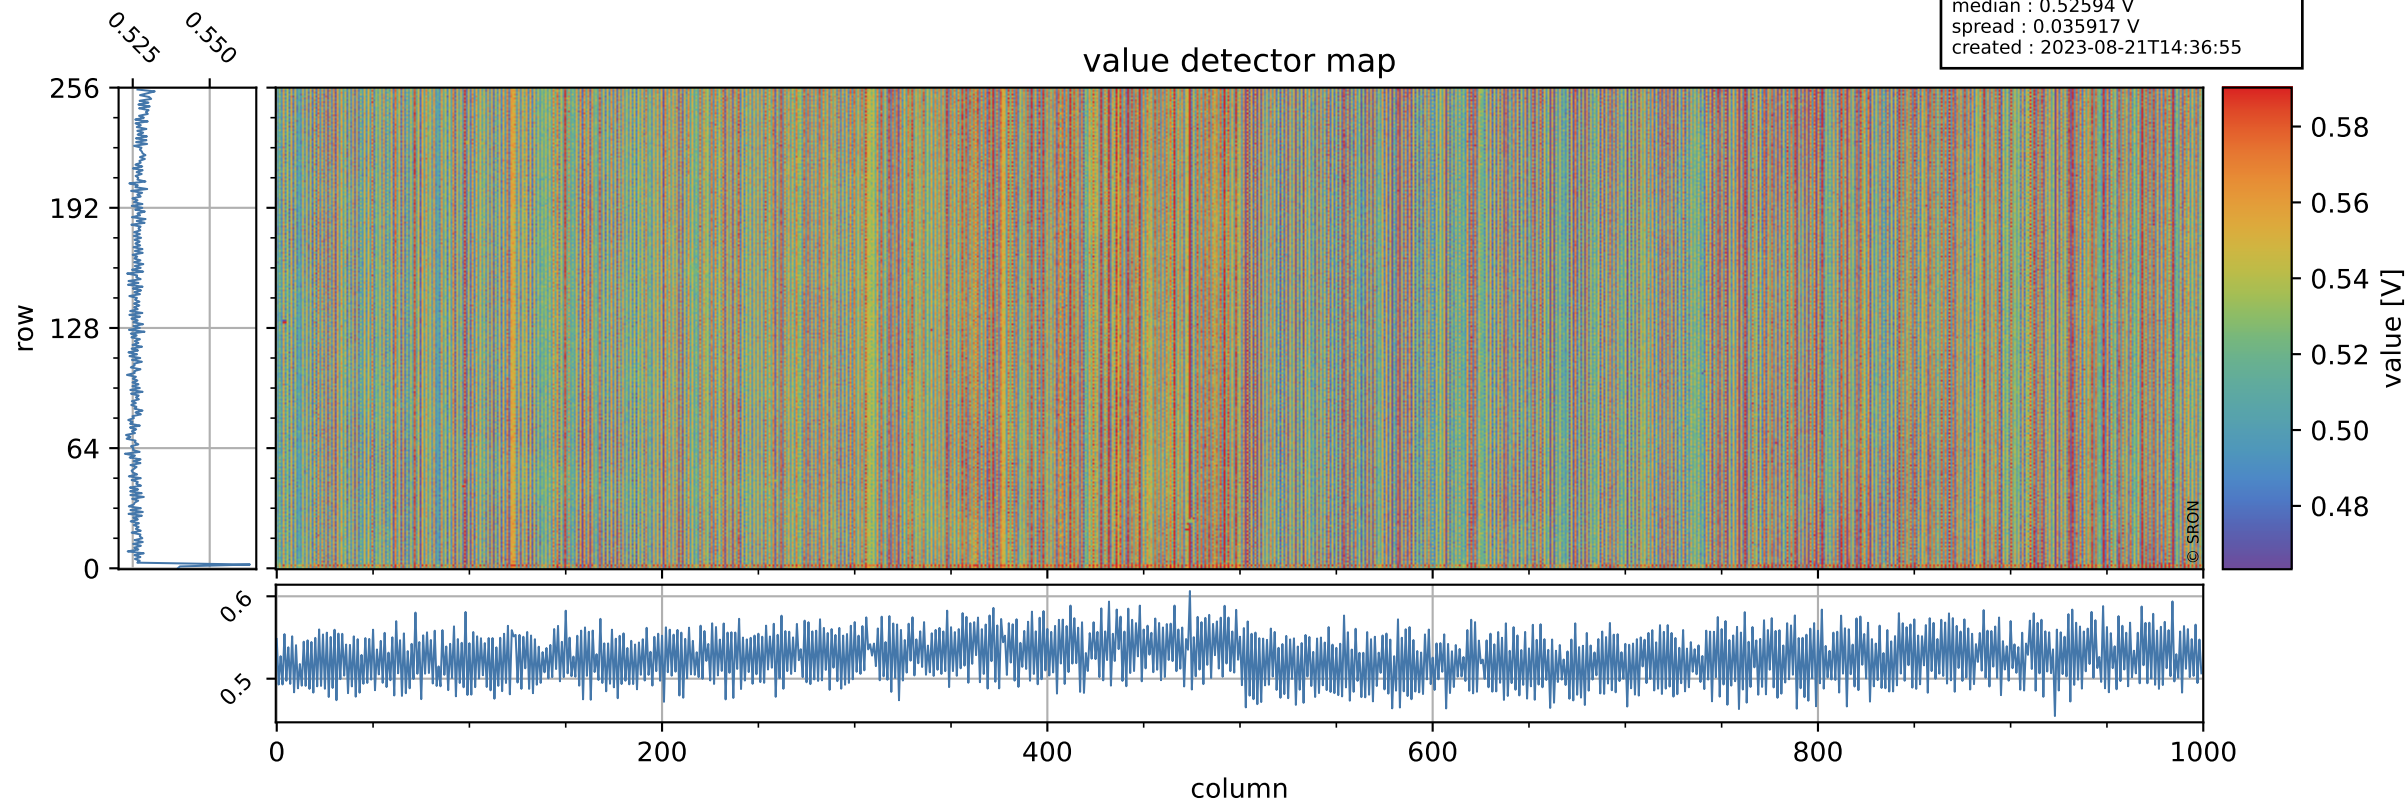

Tropomi SWIR offset (official)

orbits : 20 in [11752, 11797]
coverage : 2020-01-19 / 2020-01-22
median : 0.52594 V
spread : 0.035917 V
created : 2023-08-21T14:36:55

value detector map

Tropomi SWIR offset (official)

orbits : 20 in [11752, 11797]
coverage : 2020-01-19 / 2020-01-22
median : 28.527 μV
spread : 14.503 μV
created : 2023-08-21T14:36:56

Tropomi SWIR offset (official)

orbits : 20 in [11752, 11797]
coverage : 2020-01-19 / 2020-01-22
median : -0.087708 mV
spread : 0.36264 mV
created : 2023-08-21T14:36:56

value compared with SWIR offset CKD

Tropomi SWIR offset (official) ground-tracks of Sentinel-5P

orbits : 20 in [11752, 11797]
coverage : 2020-01-19 / 2020-01-22
created : 2023-08-21T14:36:57

Tropomi SWIR offset (official)

orbits : [2827, 11797]
coverage : 2018-04-30 / 2020-01-22
created : 2023-08-21T14:36:57

trend of detector median & temperatures