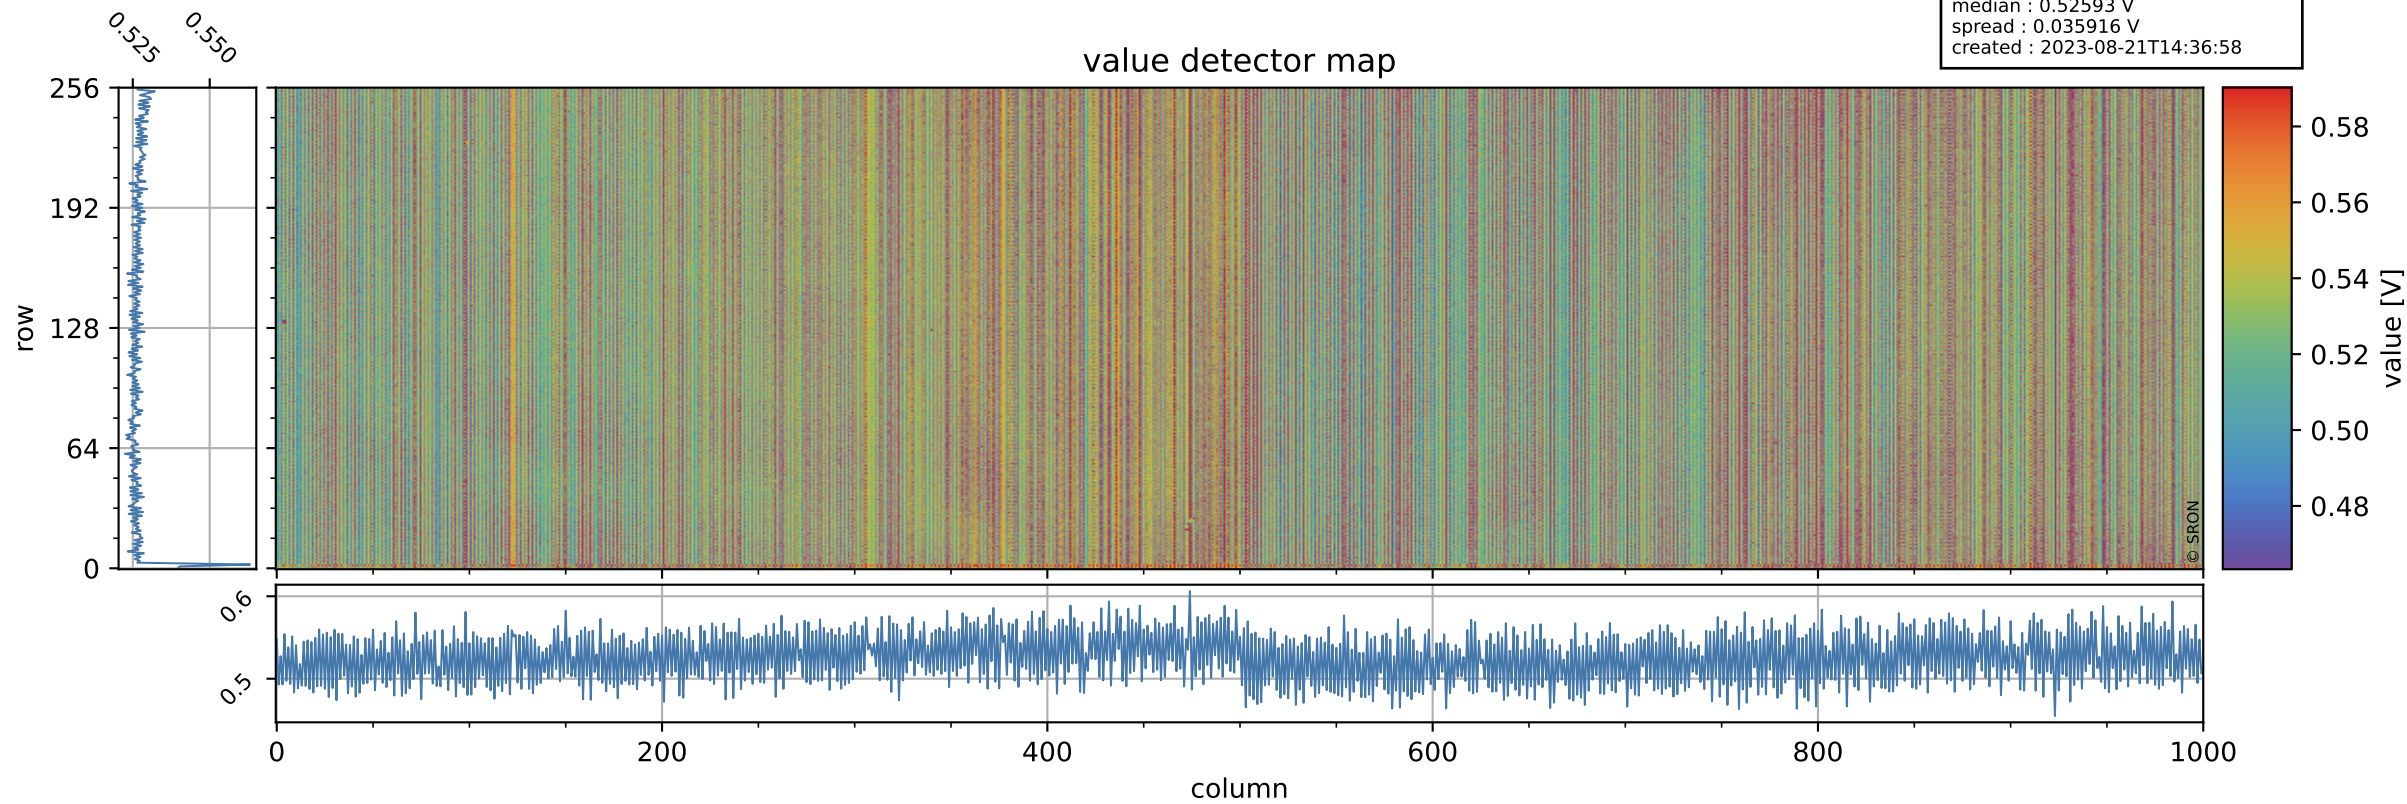

Tropomi SWIR offset (official)

orbits : 19 in [11767, 11812]
coverage : 2020-01-20 / 2020-01-23
median : 0.52593 V
spread : 0.035916 V
created : 2023-08-21T14:36:58

value detector map

Tropomi SWIR offset (official)

orbits : 19 in [11767, 11812]
coverage : 2020-01-20 / 2020-01-23
median : 28.634 μV
spread : 14.548 μV
created : 2023-08-21T14:36:59

Tropomi SWIR offset (official)

orbits : 19 in [11767, 11812]
coverage : 2020-01-20 / 2020-01-23
median : -0.089876 mV
spread : 0.36129 mV
created : 2023-08-21T14:36:59

value compared with SWIR offset CKD

Tropomi SWIR offset (official) ground-tracks of Sentinel-5P

orbits : 19 in [11767, 11812]
coverage : 2020-01-20 / 2020-01-23
created : 2023-08-21T14:37:00

Tropomi SWIR offset (official)

orbits : [2827, 11812]
coverage : 2018-04-30 / 2020-01-23
created : 2023-08-21T14:37:00

trend of detector median & temperatures