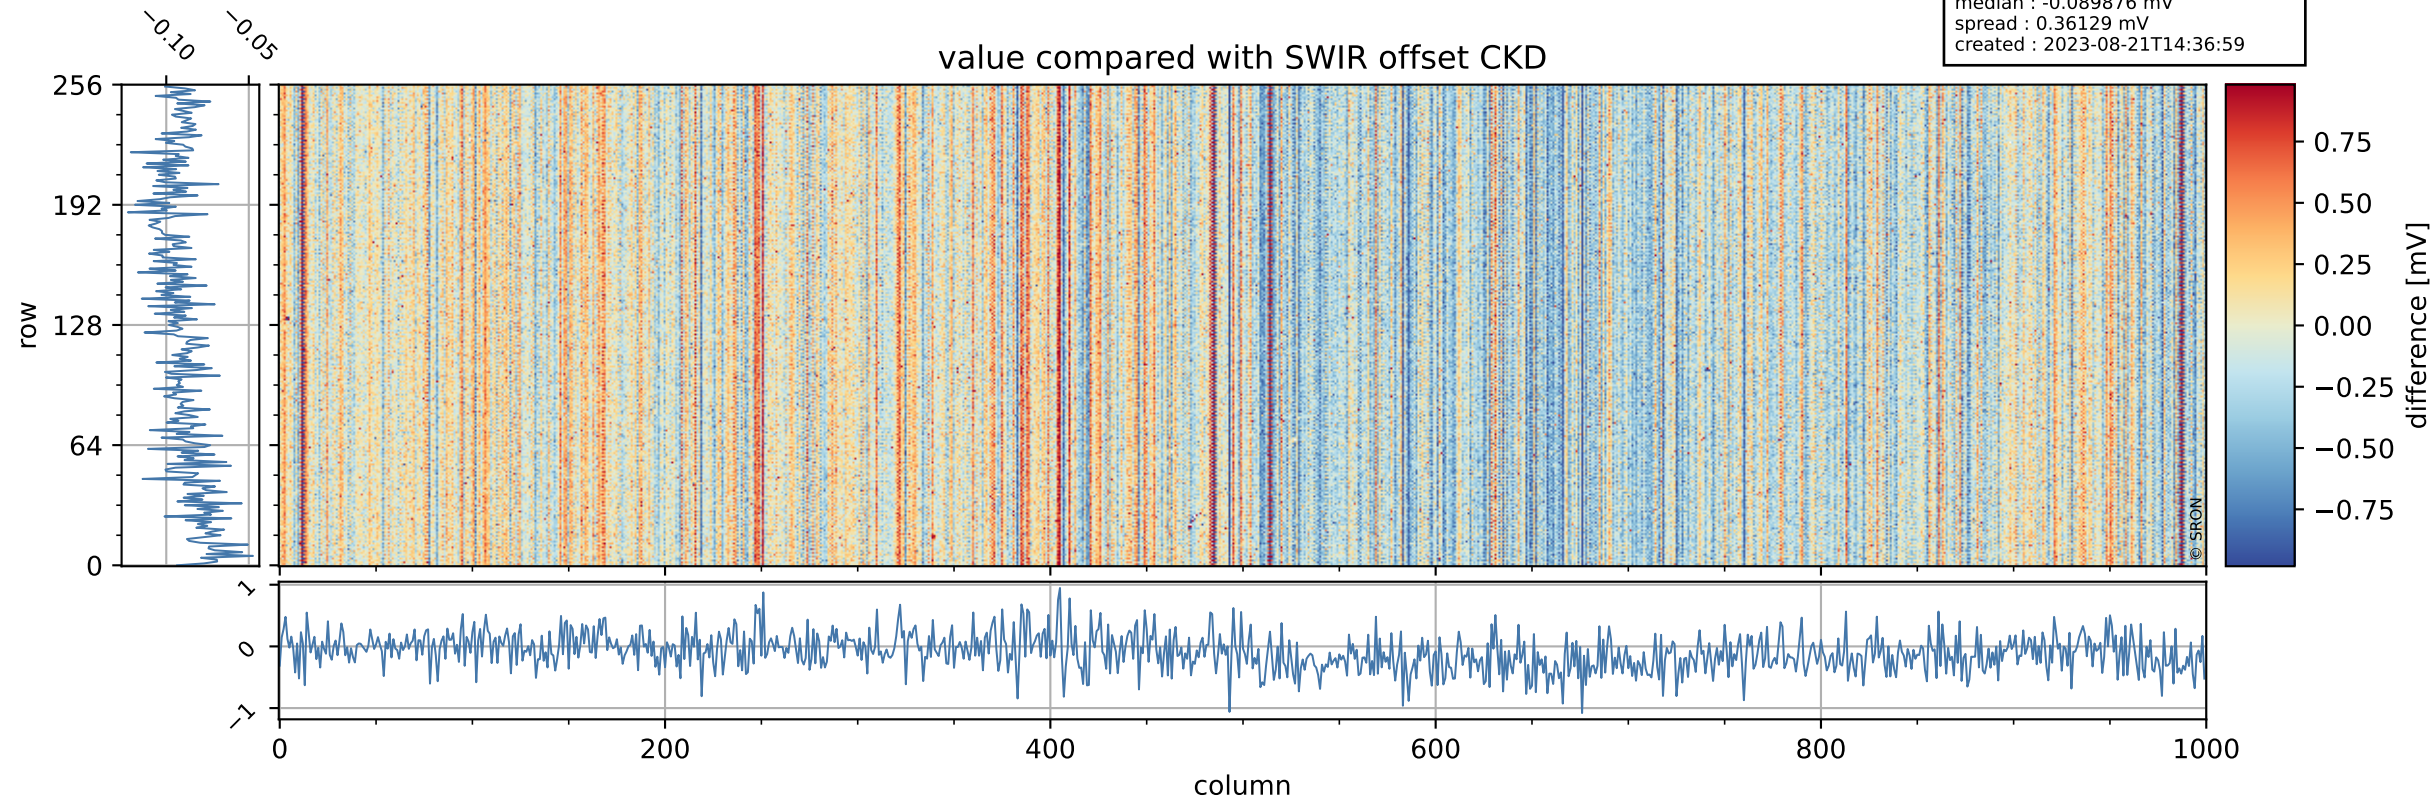

Tropomi SWIR offset (official)

orbits : 19 in [11767, 11812]
coverage : 2020-01-20 / 2020-01-23
median : 0.52593 V
spread : 0.035916 V
created : 2023-08-21T14:36:58

value detector map

Tropomi SWIR offset (official)

orbits : 19 in [11767, 11812]
coverage : 2020-01-20 / 2020-01-23
median : 28.634 μV
spread : 14.548 μV
created : 2023-08-21T14:36:59

Tropomi SWIR offset (official)

orbits : 19 in [11767, 11812]
coverage : 2020-01-20 / 2020-01-23
median : -0.089876 mV
spread : 0.36129 mV
created : 2023-08-21T14:36:59

value compared with SWIR offset CKD

Tropomi SWIR offset (official) ground-tracks of Sentinel-5P

orbits : 19 in [11767, 11812]
coverage : 2020-01-20 / 2020-01-23
created : 2023-08-21T14:37:00

Tropomi SWIR offset (official)

orbits : [2827, 11812]
coverage : 2018-04-30 / 2020-01-23
created : 2023-08-21T14:37:00

trend of detector median & temperatures