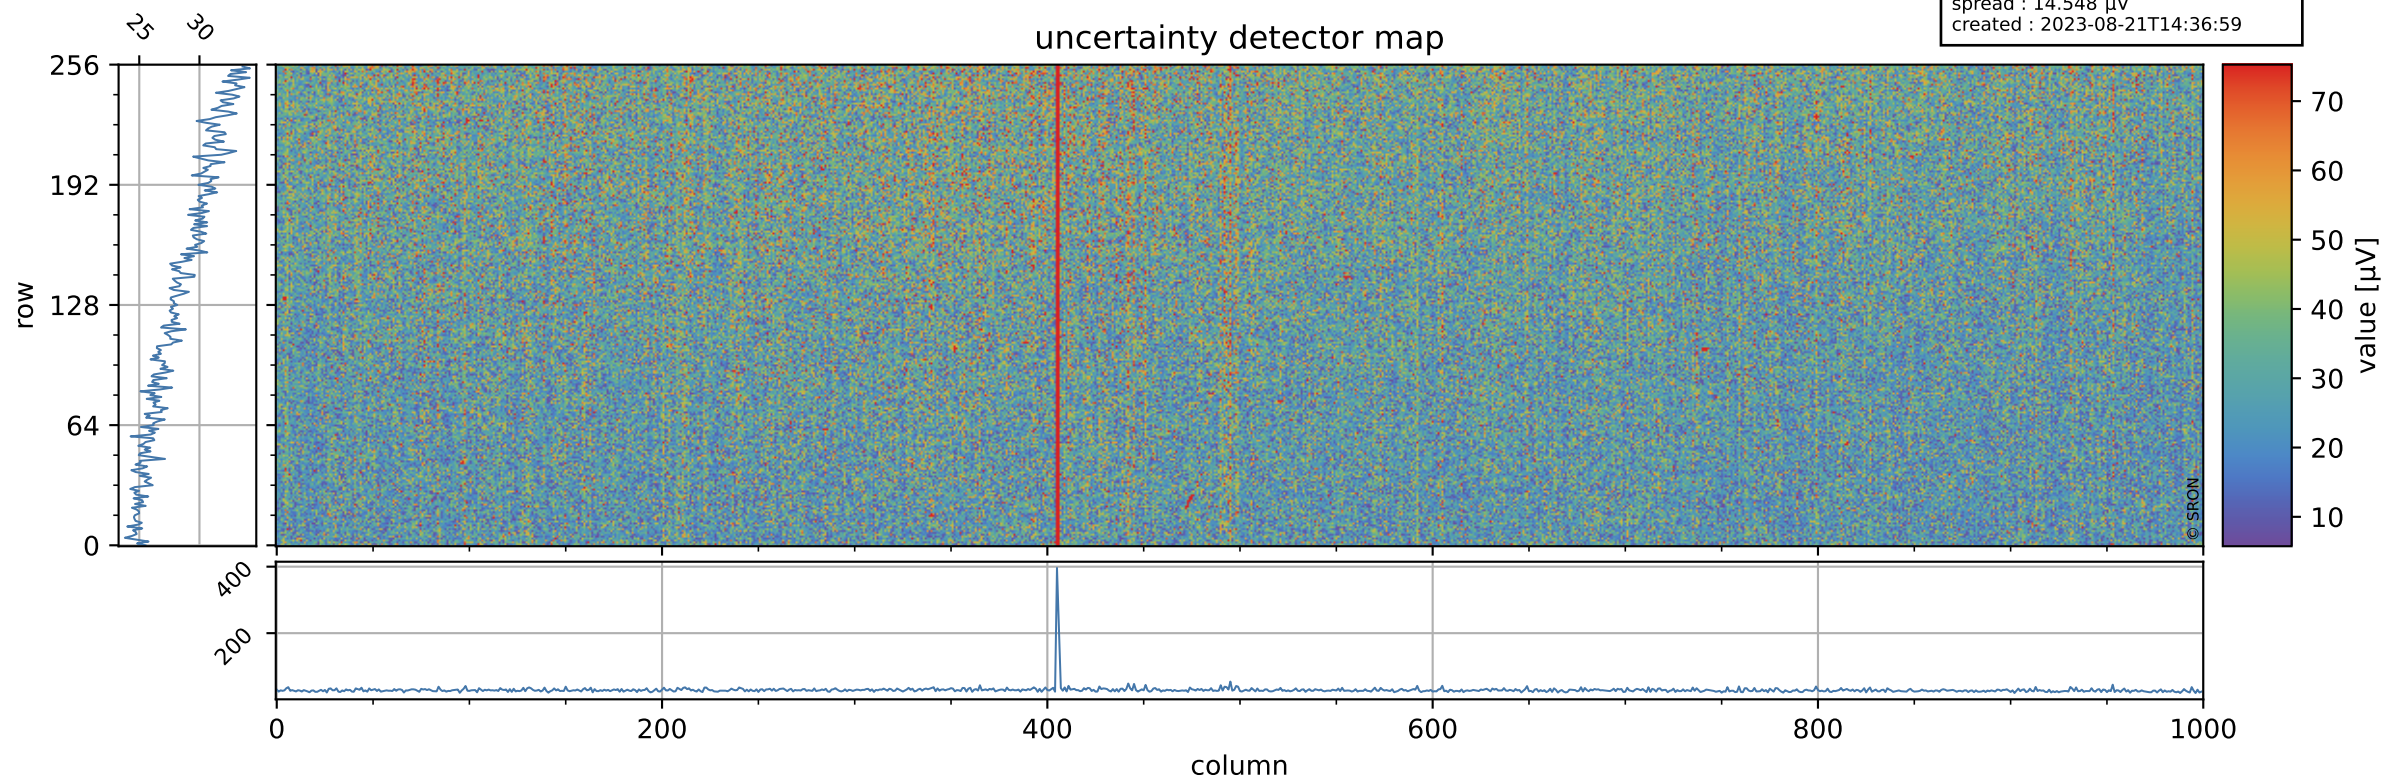

Tropomi SWIR offset (official)

orbits : 19 in [11767, 11812]
coverage : 2020-01-20 / 2020-01-23
median : 0.52593 V
spread : 0.035916 V
created : 2023-08-21T14:36:58

value detector map

Tropomi SWIR offset (official)

orbits : 19 in [11767, 11812]
coverage : 2020-01-20 / 2020-01-23
median : 28.634 μV
spread : 14.548 μV
created : 2023-08-21T14:36:59

Tropomi SWIR offset (official)

orbits : 19 in [11767, 11812]
coverage : 2020-01-20 / 2020-01-23
median : -0.089876 mV
spread : 0.36129 mV
created : 2023-08-21T14:36:59

value compared with SWIR offset CKD

Tropomi SWIR offset (official) ground-tracks of Sentinel-5P

orbits : 19 in [11767, 11812]
coverage : 2020-01-20 / 2020-01-23
created : 2023-08-21T14:37:00

Tropomi SWIR offset (official)

orbits : [2827, 11812]
coverage : 2018-04-30 / 2020-01-23
created : 2023-08-21T14:37:00

trend of detector median & temperatures