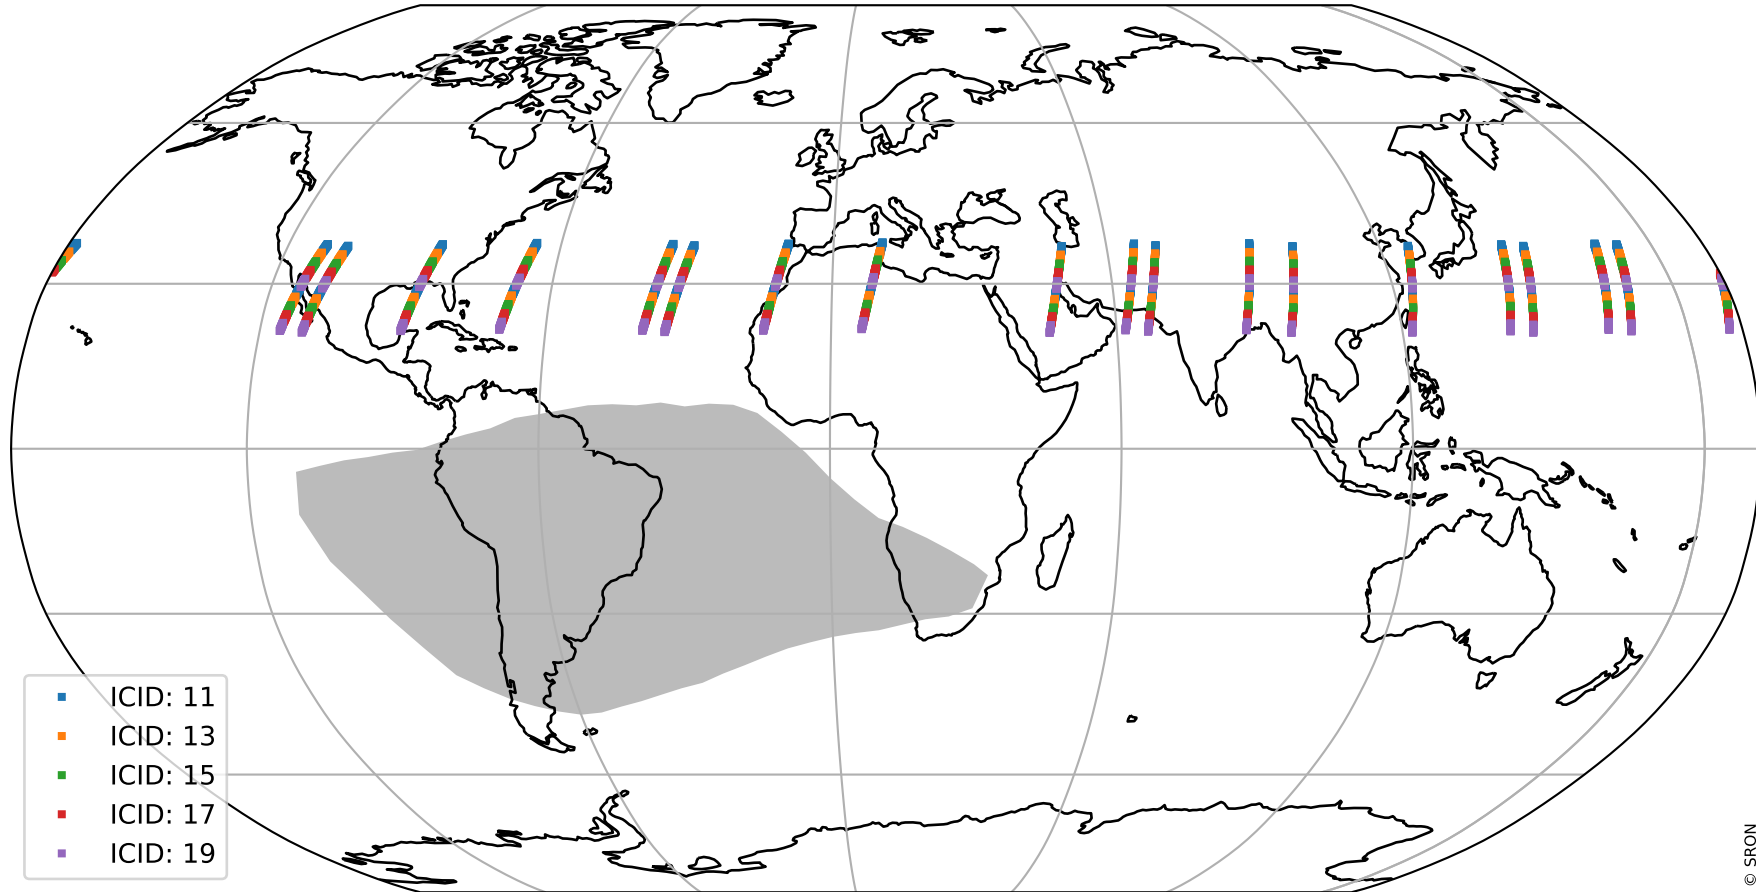

Tropomi SWIR offset (official)

orbits : 19 in [11767, 11812]
coverage : 2020-01-20 / 2020-01-23
median : 0.52593 V
spread : 0.035916 V
created : 2023-08-21T14:36:58

value detector map

Tropomi SWIR offset (official)

orbits : 19 in [11767, 11812]
coverage : 2020-01-20 / 2020-01-23
median : 28.634 μV
spread : 14.548 μV
created : 2023-08-21T14:36:59

Tropomi SWIR offset (official)

orbits : 19 in [11767, 11812]
coverage : 2020-01-20 / 2020-01-23
median : -0.089876 mV
spread : 0.36129 mV
created : 2023-08-21T14:36:59

value compared with SWIR offset CKD

Tropomi SWIR offset (official) ground-tracks of Sentinel-5P

orbits : 19 in [11767, 11812]
coverage : 2020-01-20 / 2020-01-23
created : 2023-08-21T14:37:00

Tropomi SWIR offset (official)

orbits : [2827, 11812]
coverage : 2018-04-30 / 2020-01-23
created : 2023-08-21T14:37:00

trend of detector median & temperatures