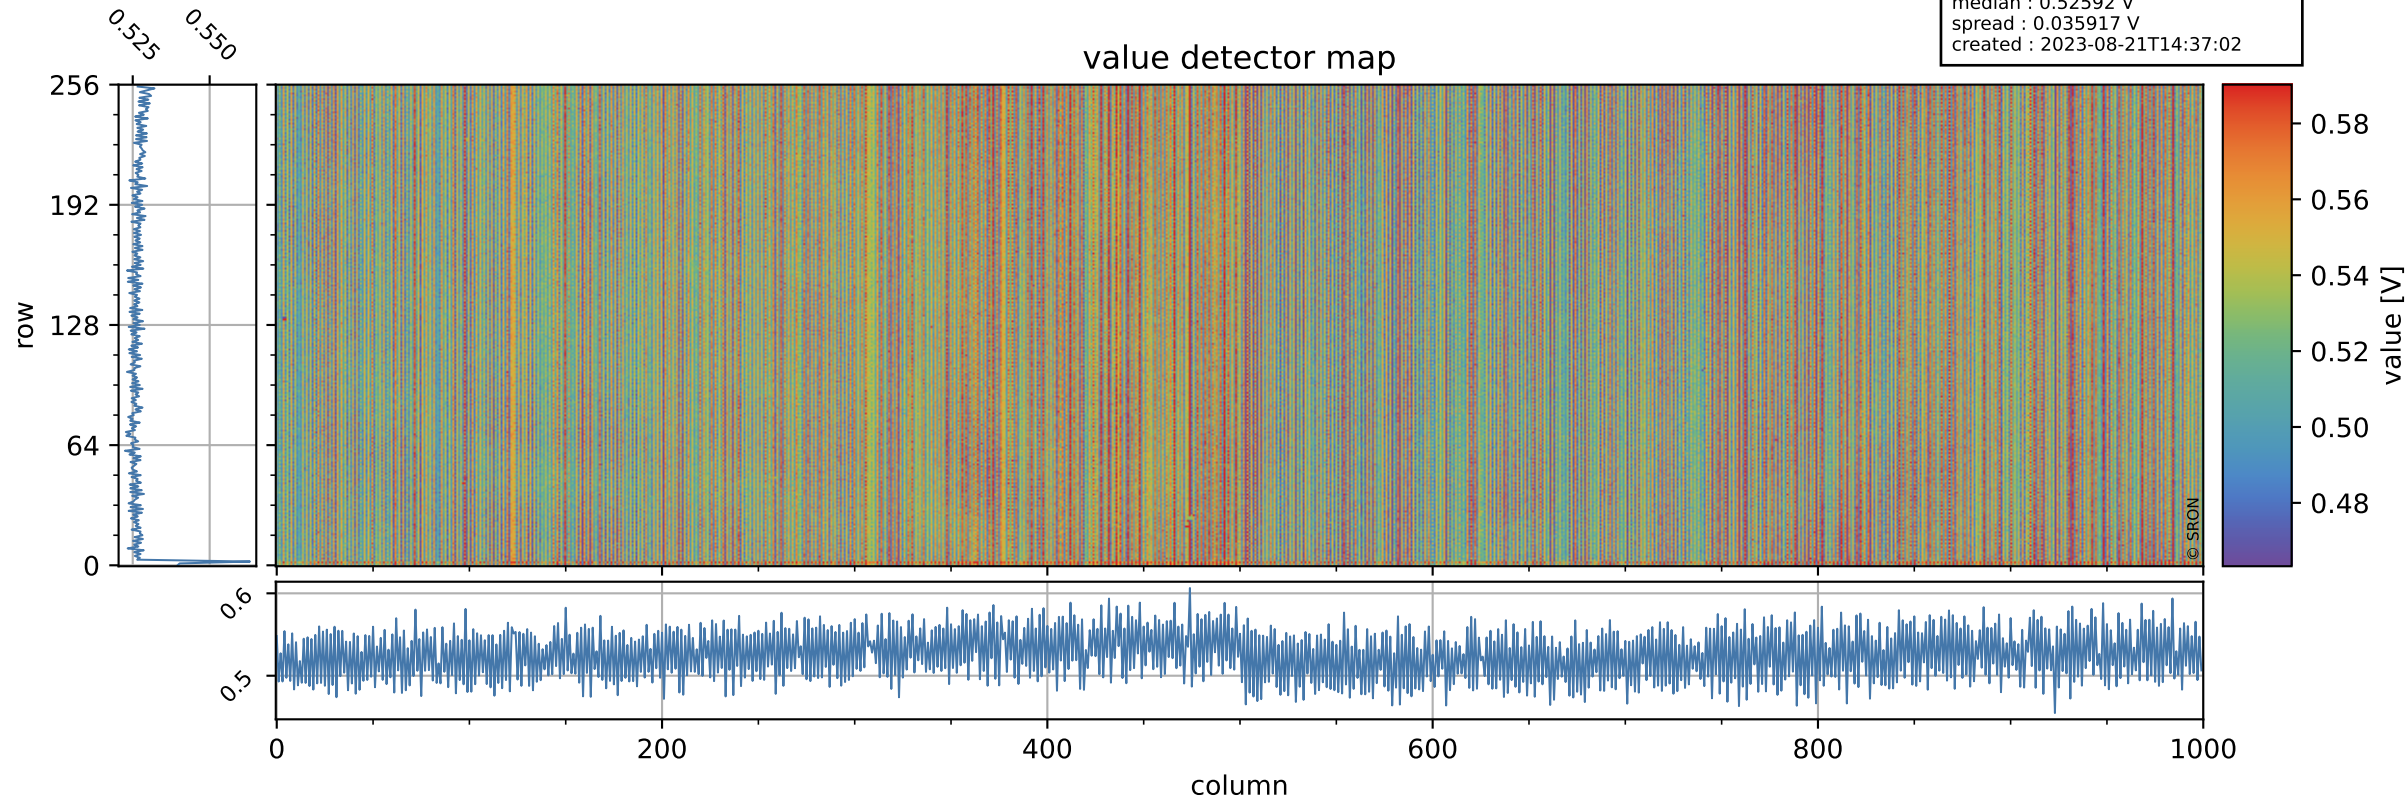

# Tropomi SWIR offset (official)

orbits : 20 in [11782, 11827]  
coverage : 2020-01-22 / 2020-01-25  
median : 0.52592 V  
spread : 0.035917 V  
created : 2023-08-21T14:37:02

## value detector map

# Tropomi SWIR offset (official)

orbits : 20 in [11782, 11827]  
coverage : 2020-01-22 / 2020-01-25  
median : 28.672  $\mu\text{V}$   
spread : 14.576  $\mu\text{V}$   
created : 2023-08-21T14:37:02

# Tropomi SWIR offset (official) ground-tracks of Sentinel-5P

orbits : 20 in [11782, 11827]  
coverage : 2020-01-22 / 2020-01-25  
created : 2023-08-21T14:37:03