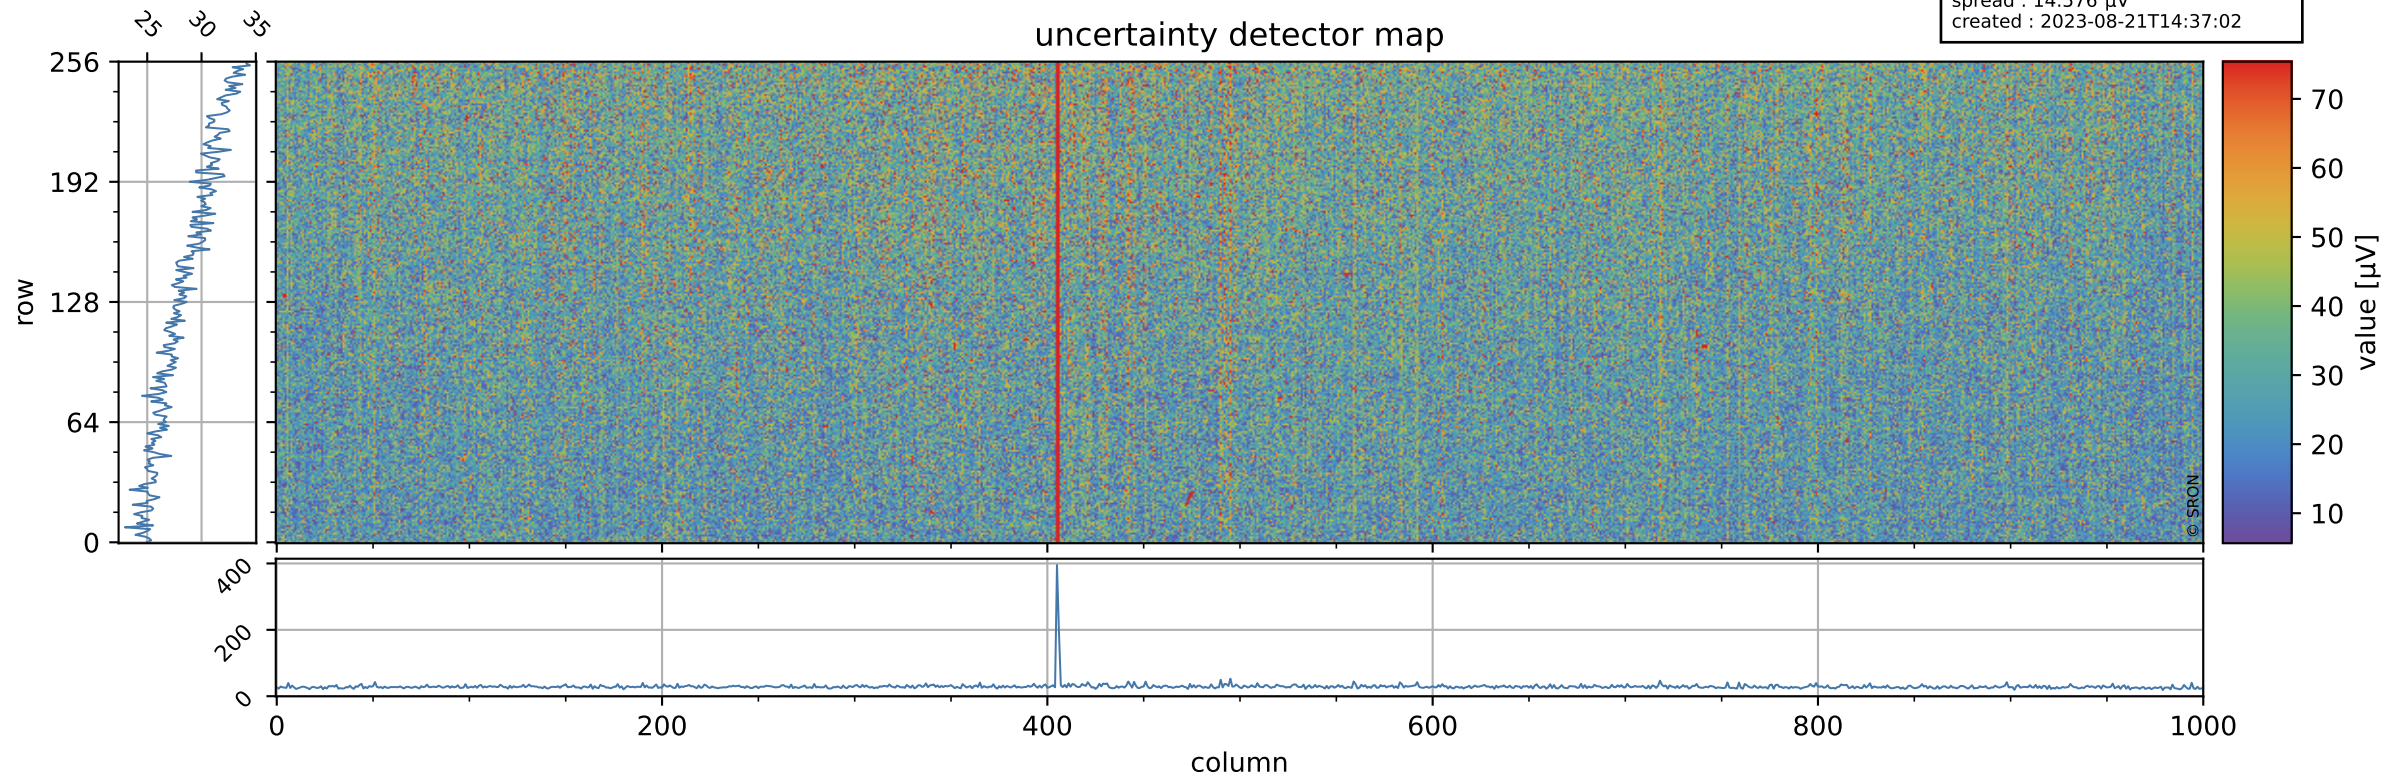

# Tropomi SWIR offset (official)

orbits : 20 in [11782, 11827]  
coverage : 2020-01-22 / 2020-01-25  
median : 0.52592 V  
spread : 0.035917 V  
created : 2023-08-21T14:37:02

## value detector map

# Tropomi SWIR offset (official)

orbits : 20 in [11782, 11827]  
coverage : 2020-01-22 / 2020-01-25  
median : 28.672  $\mu\text{V}$   
spread : 14.576  $\mu\text{V}$   
created : 2023-08-21T14:37:02

# Tropomi SWIR offset (official) ground-tracks of Sentinel-5P

orbits : 20 in [11782, 11827]  
coverage : 2020-01-22 / 2020-01-25  
created : 2023-08-21T14:37:03