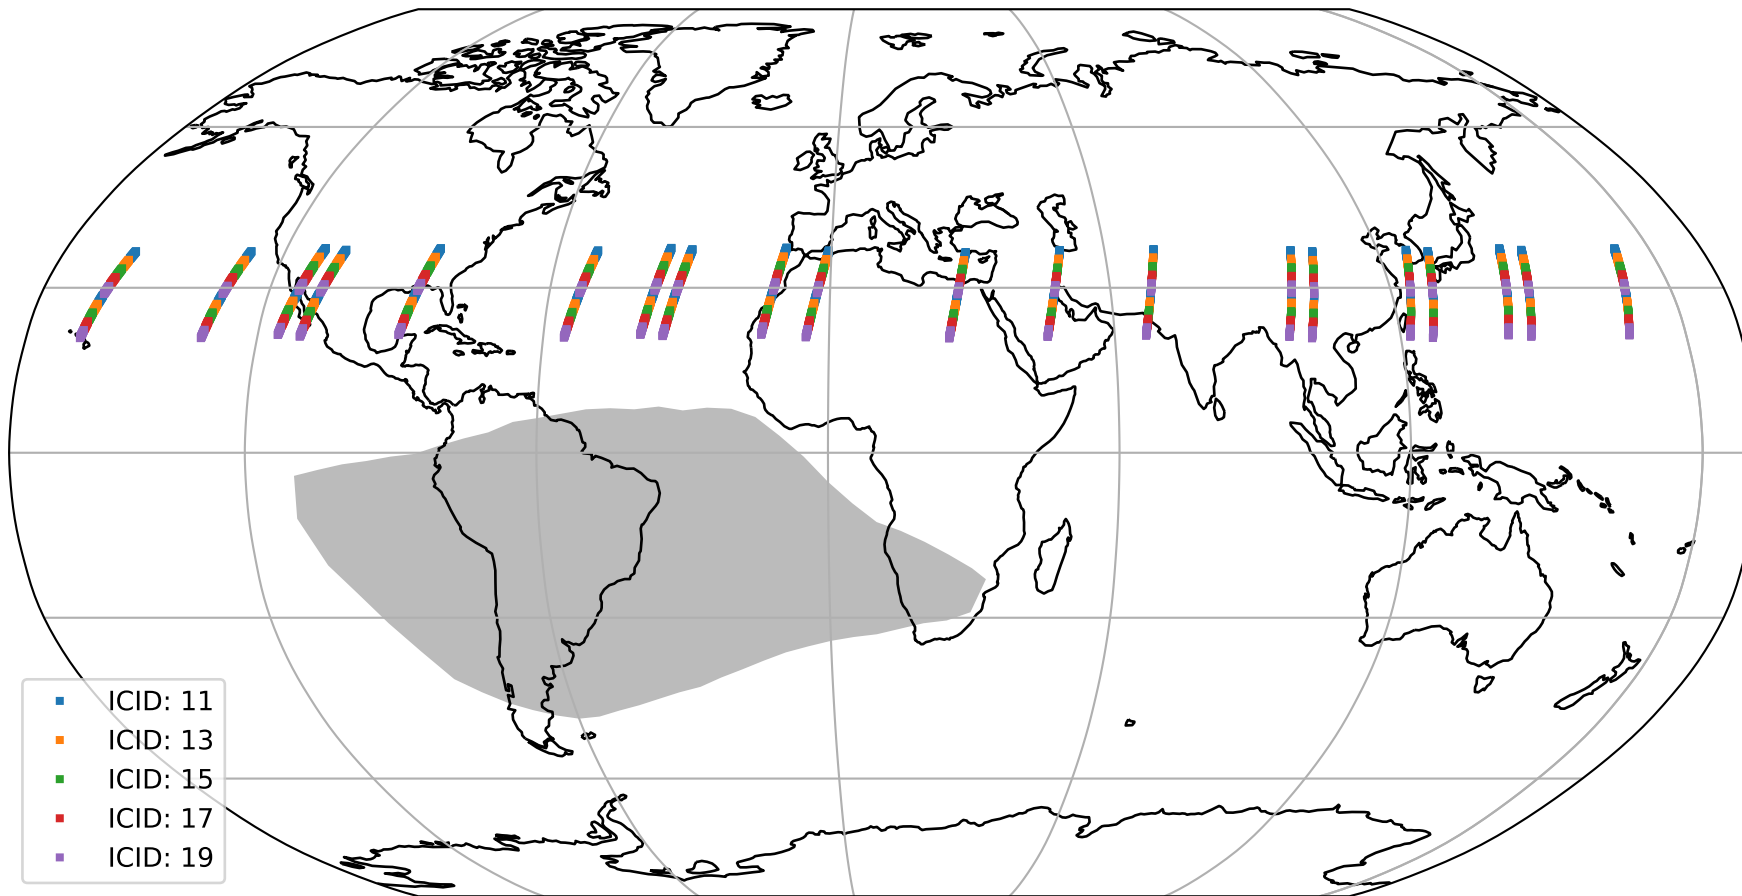

# Tropomi SWIR offset (official)

orbits : 20 in [11782, 11827]  
coverage : 2020-01-22 / 2020-01-25  
median : 28.672  $\mu\text{V}$   
spread : 14.576  $\mu\text{V}$   
created : 2023-08-21T14:37:02

# Tropomi SWIR offset (official)

orbits : 20 in [11782, 11827]  
coverage : 2020-01-22 / 2020-01-25  
median : -0.10168 mV  
spread : 0.36244 mV  
created : 2023-08-21T14:37:03

value compared with SWIR offset CKD

# Tropomi SWIR offset (official) ground-tracks of Sentinel-5P

orbits : 20 in [11782, 11827]  
coverage : 2020-01-22 / 2020-01-25  
created : 2023-08-21T14:37:03

# Tropomi SWIR offset (official)

orbits : [2827, 11827]  
coverage : 2018-04-30 / 2020-01-25  
created : 2023-08-21T14:37:04