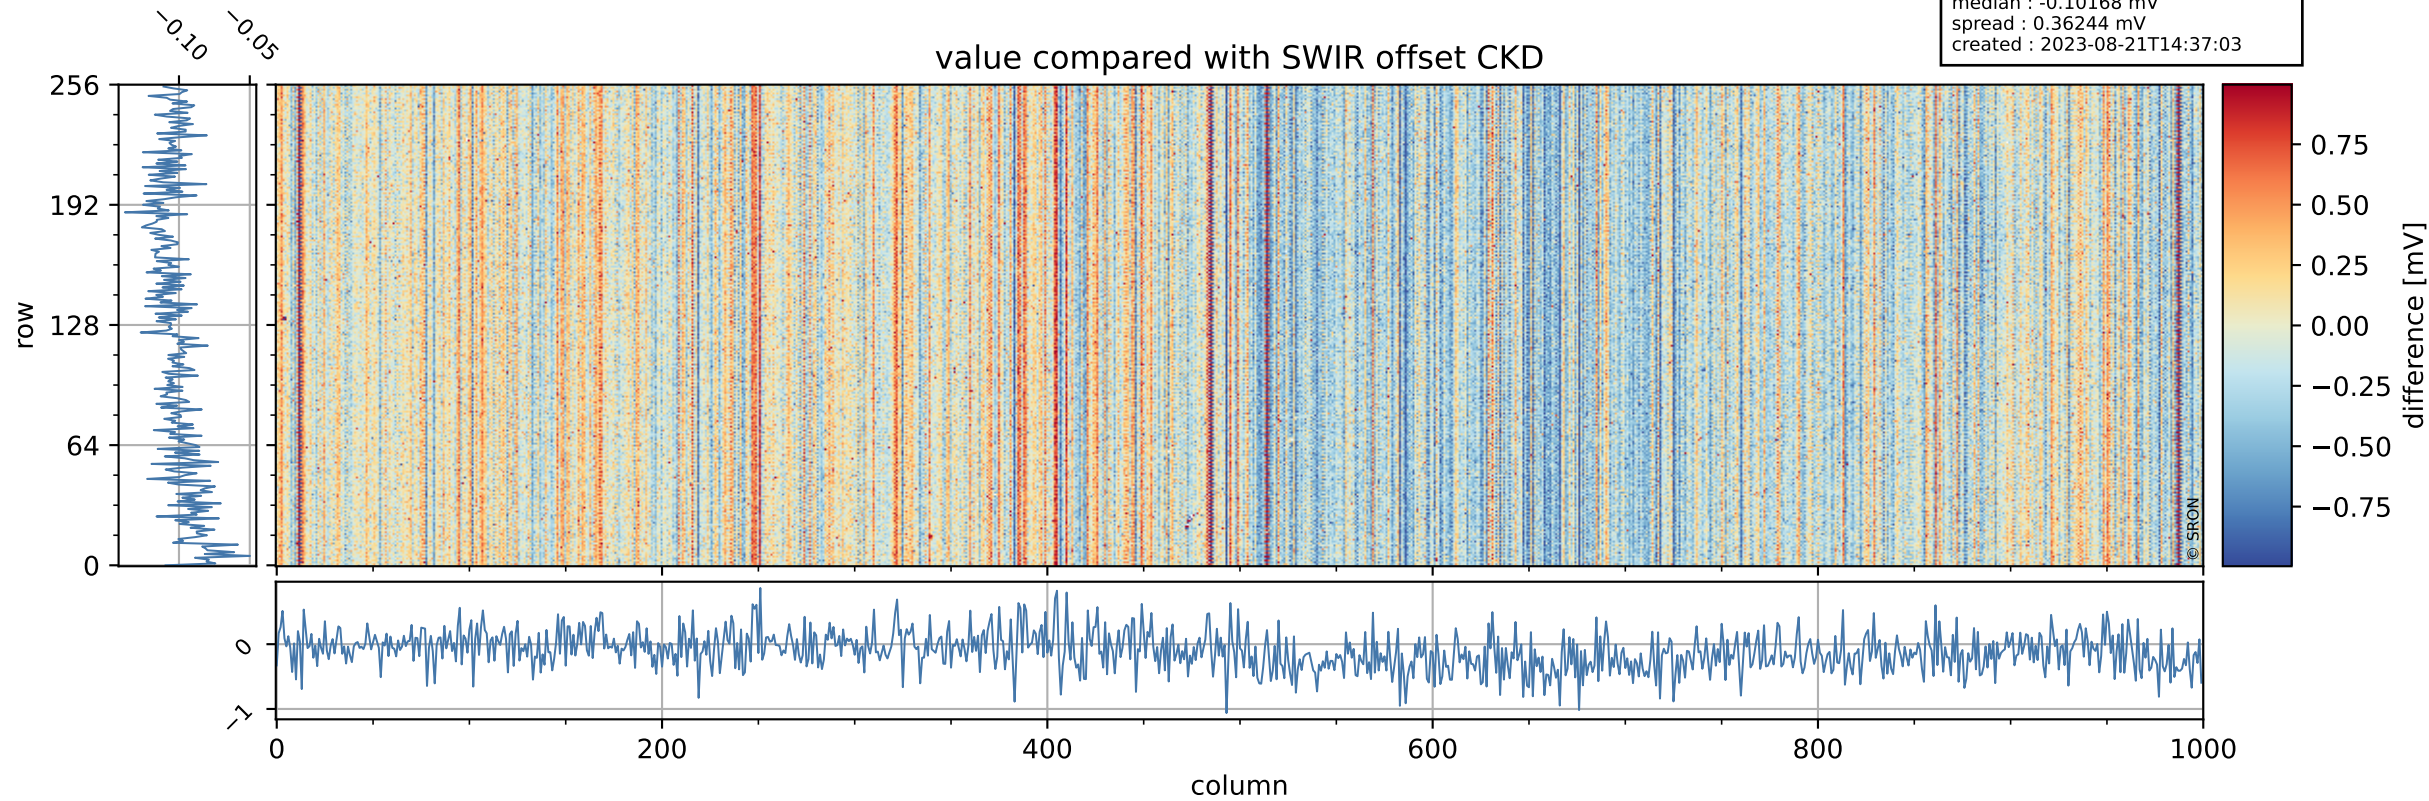

## value detector map

# Tropomi SWIR offset (official)

orbits : 20 in [11782, 11827]  
coverage : 2020-01-22 / 2020-01-25  
median : 28.672  $\mu\text{V}$   
spread : 14.576  $\mu\text{V}$   
created : 2023-08-21T14:37:02

# Tropomi SWIR offset (official)

orbits : 20 in [11782, 11827]  
coverage : 2020-01-22 / 2020-01-25  
median : -0.10168 mV  
spread : 0.36244 mV  
created : 2023-08-21T14:37:03

value compared with SWIR offset CKD

# Tropomi SWIR offset (official) ground-tracks of Sentinel-5P

orbits : 20 in [11782, 11827]  
coverage : 2020-01-22 / 2020-01-25  
created : 2023-08-21T14:37:03