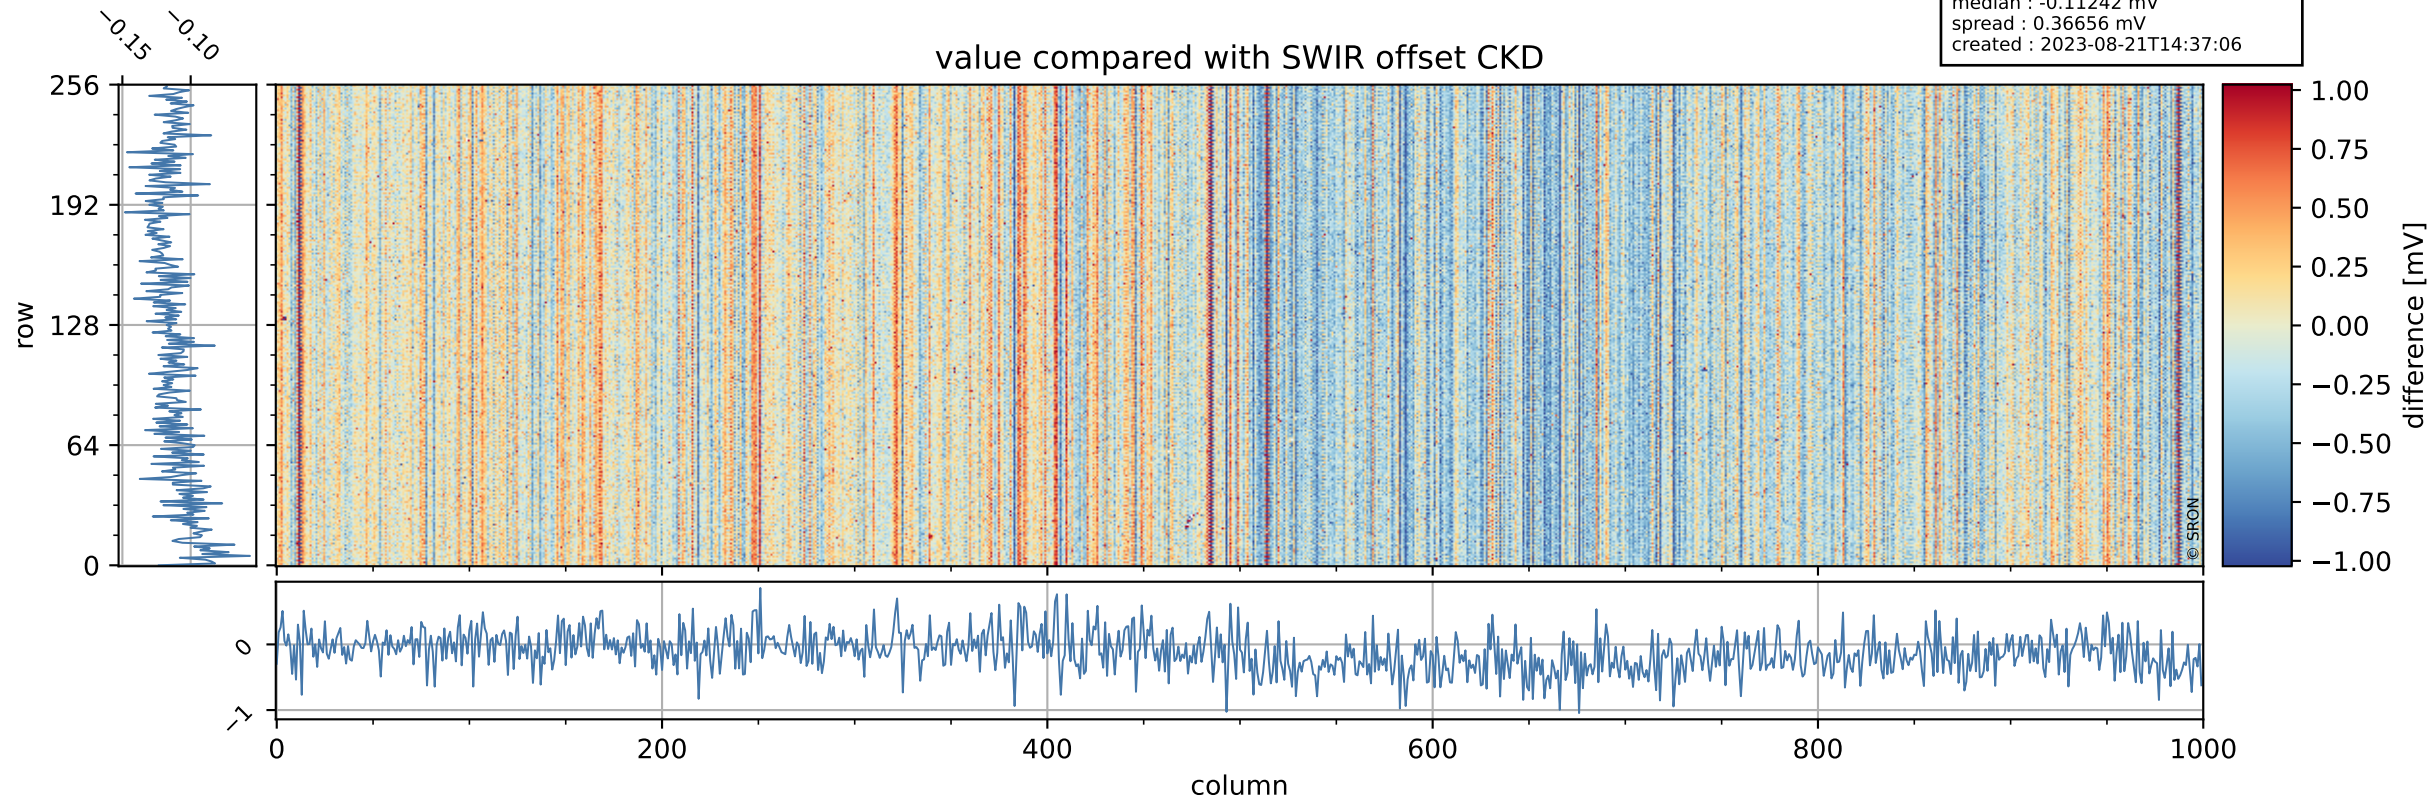

Tropomi SWIR offset (official)

orbits : 19 in [11797, 11842]
coverage : 2020-01-23 / 2020-01-26
median : 0.52591 V
spread : 0.035918 V
created : 2023-08-21T14:37:05

value detector map

Tropomi SWIR offset (official)

orbits : 19 in [11797, 11842]
coverage : 2020-01-23 / 2020-01-26
median : 29.272 μV
spread : 14.734 μV
created : 2023-08-21T14:37:05

Tropomi SWIR offset (official)

orbits : 19 in [11797, 11842]
coverage : 2020-01-23 / 2020-01-26
median : -0.11242 mV
spread : 0.36656 mV
created : 2023-08-21T14:37:06

value compared with SWIR offset CKD

Tropomi SWIR offset (official) ground-tracks of Sentinel-5P

orbits : 19 in [11797, 11842]
coverage : 2020-01-23 / 2020-01-26
created : 2023-08-21T14:37:06

Tropomi SWIR offset (official)

orbits : [2827, 11842]
coverage : 2018-04-30 / 2020-01-26
created : 2023-08-21T14:37:07

trend of detector median & temperatures