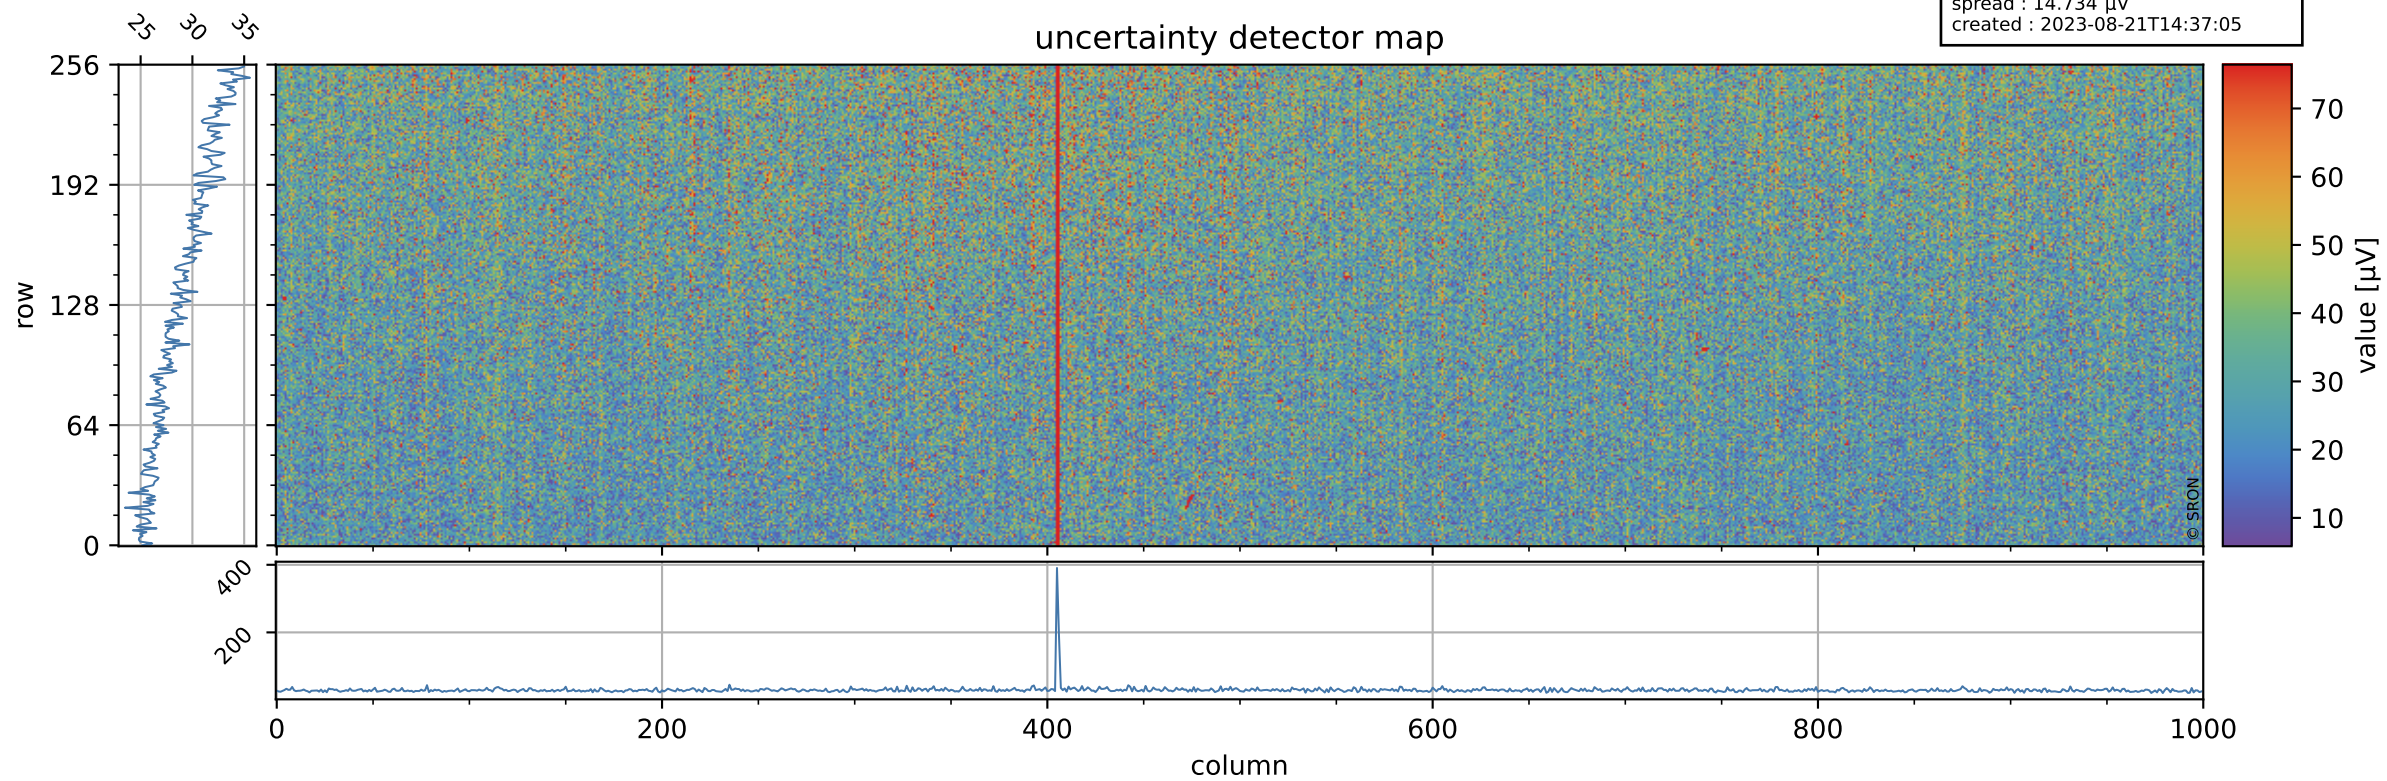

Tropomi SWIR offset (official)

orbits : 19 in [11797, 11842]
coverage : 2020-01-23 / 2020-01-26
median : 0.52591 V
spread : 0.035918 V
created : 2023-08-21T14:37:05

value detector map

Tropomi SWIR offset (official)

orbits : 19 in [11797, 11842]
coverage : 2020-01-23 / 2020-01-26
median : 29.272 μV
spread : 14.734 μV
created : 2023-08-21T14:37:05

Tropomi SWIR offset (official)

orbits : 19 in [11797, 11842]
coverage : 2020-01-23 / 2020-01-26
median : -0.11242 mV
spread : 0.36656 mV
created : 2023-08-21T14:37:06

value compared with SWIR offset CKD

Tropomi SWIR offset (official) ground-tracks of Sentinel-5P

orbits : 19 in [11797, 11842]
coverage : 2020-01-23 / 2020-01-26
created : 2023-08-21T14:37:06

Tropomi SWIR offset (official)

orbits : [2827, 11842]
coverage : 2018-04-30 / 2020-01-26
created : 2023-08-21T14:37:07

trend of detector median & temperatures