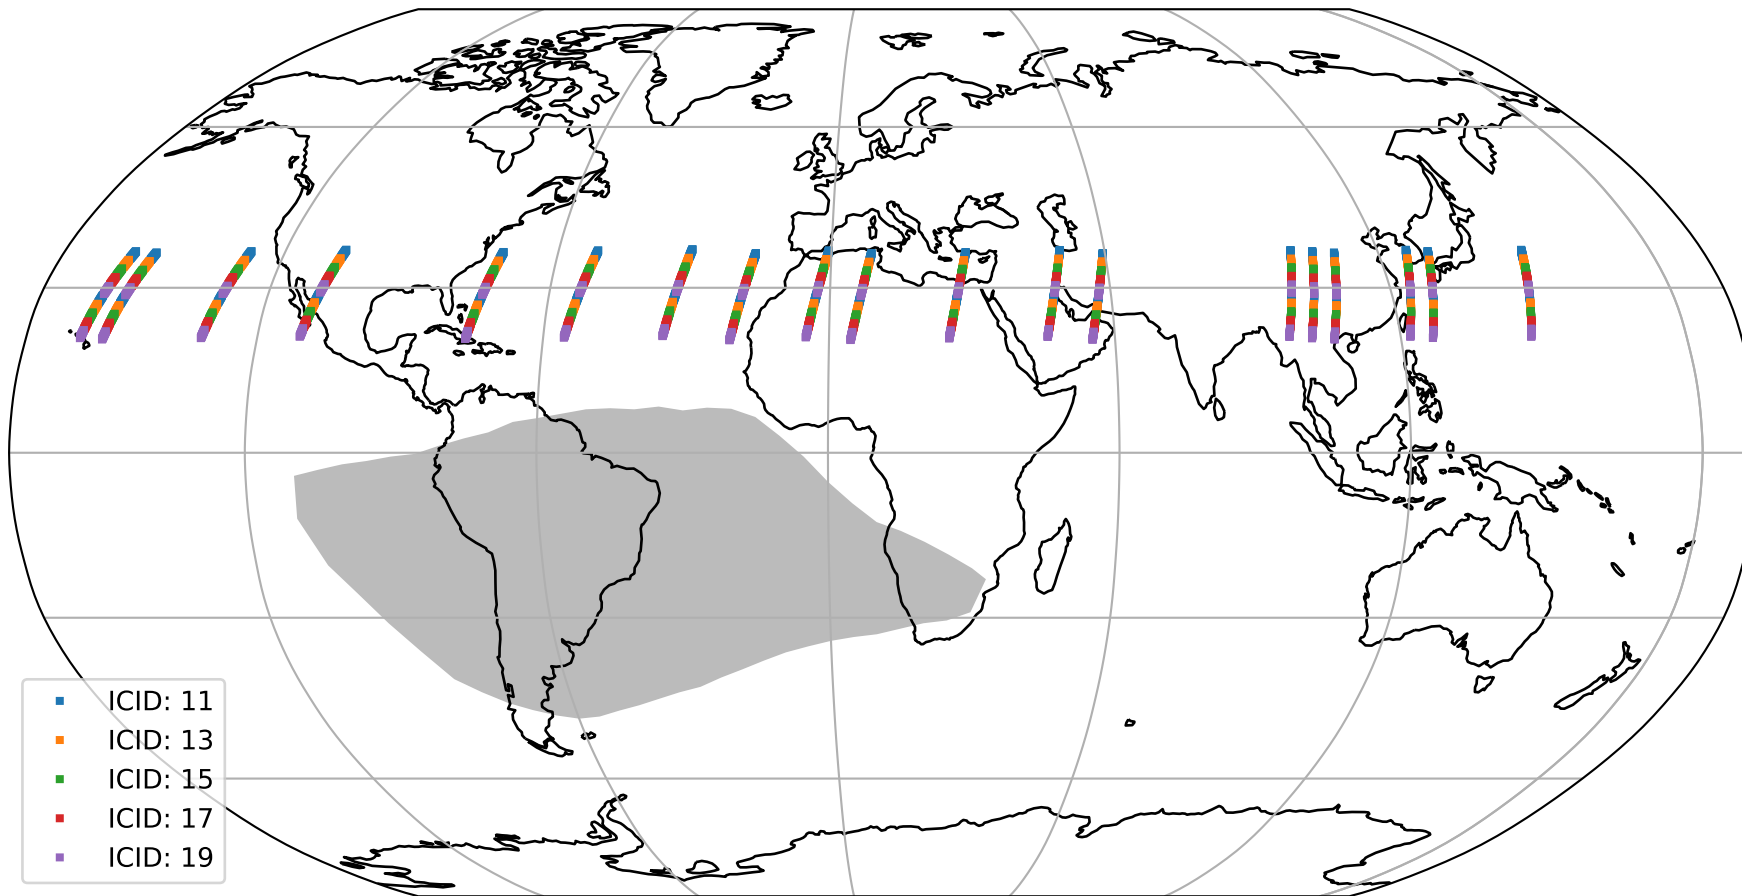

Tropomi SWIR offset (official)

orbits : 19 in [11797, 11842]
coverage : 2020-01-23 / 2020-01-26
median : 0.52591 V
spread : 0.035918 V
created : 2023-08-21T14:37:05

value detector map

Tropomi SWIR offset (official)

orbits : 19 in [11797, 11842]
coverage : 2020-01-23 / 2020-01-26
median : 29.272 μV
spread : 14.734 μV
created : 2023-08-21T14:37:05

Tropomi SWIR offset (official)

orbits : 19 in [11797, 11842]
coverage : 2020-01-23 / 2020-01-26
median : -0.11242 mV
spread : 0.36656 mV
created : 2023-08-21T14:37:06

value compared with SWIR offset CKD

Tropomi SWIR offset (official) ground-tracks of Sentinel-5P

orbits : 19 in [11797, 11842]
coverage : 2020-01-23 / 2020-01-26
created : 2023-08-21T14:37:06

Tropomi SWIR offset (official)

orbits : [2827, 11842]
coverage : 2018-04-30 / 2020-01-26
created : 2023-08-21T14:37:07

trend of detector median & temperatures