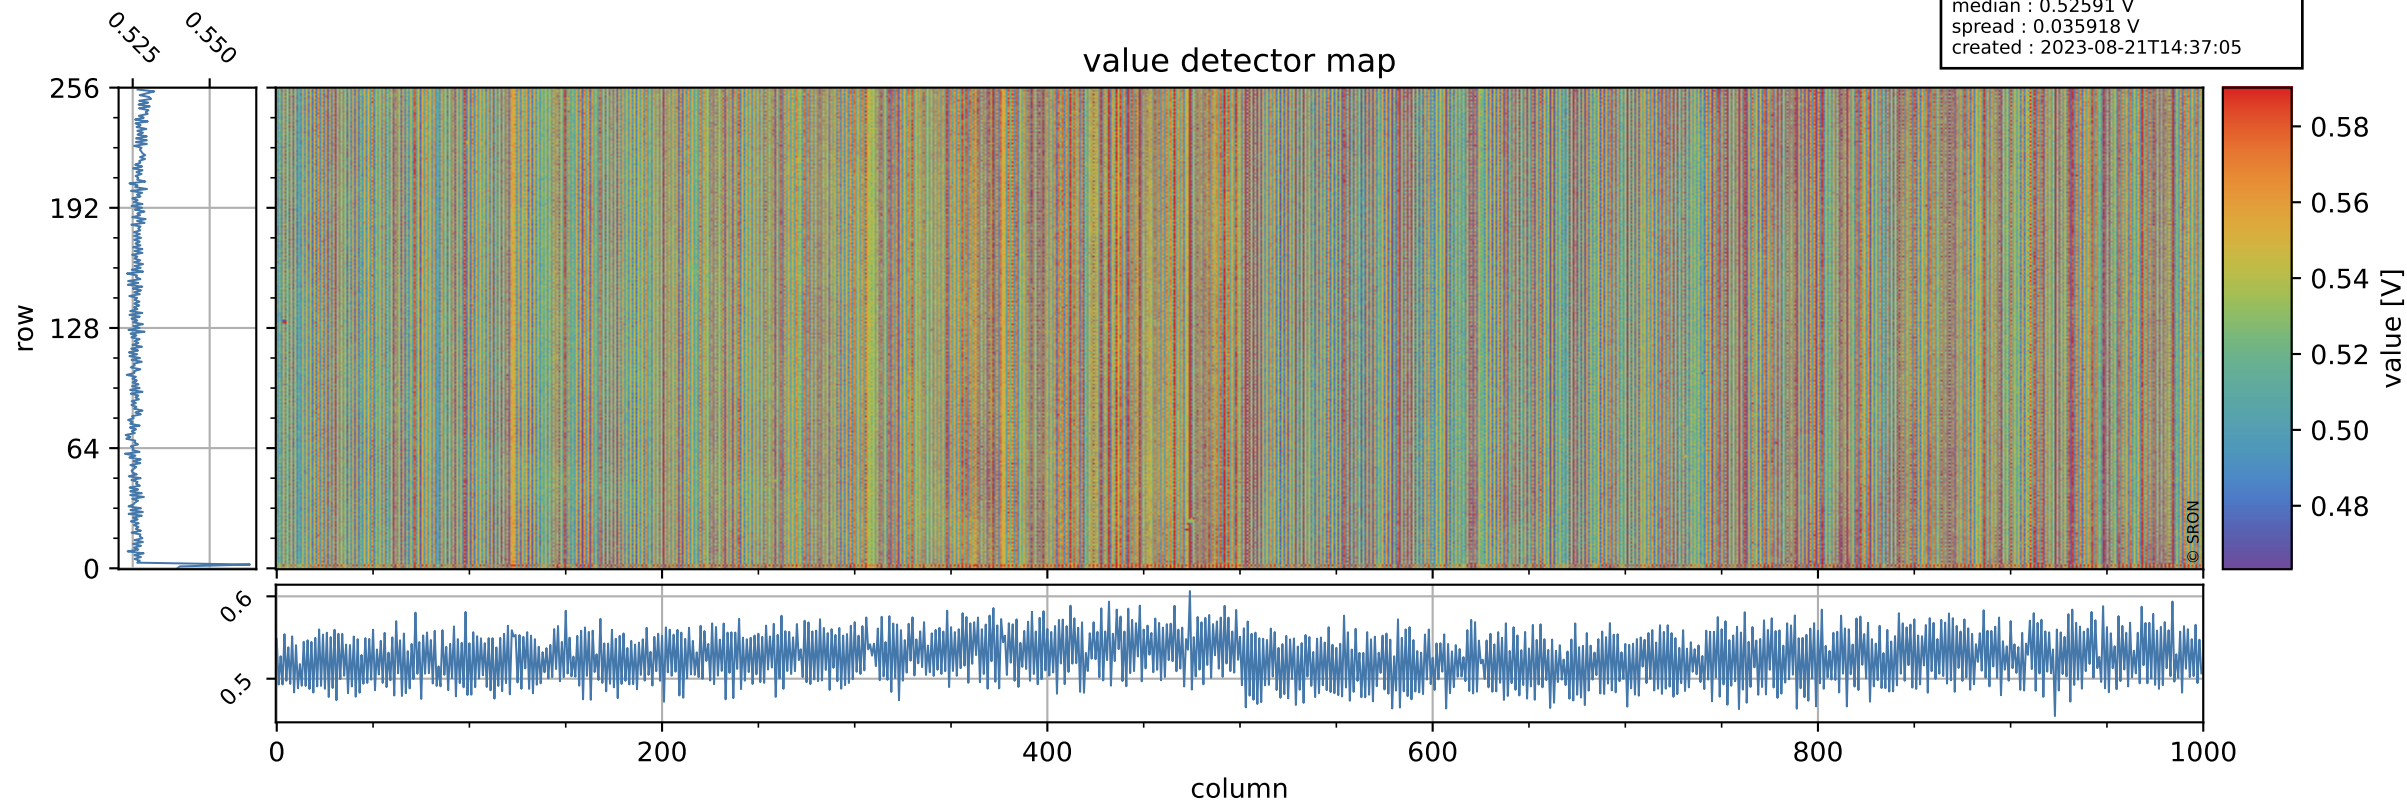

Tropomi SWIR offset (official)

orbits : 19 in [11797, 11842]
coverage : 2020-01-23 / 2020-01-26
median : 0.52591 V
spread : 0.035918 V
created : 2023-08-21T14:37:05

value detector map

Tropomi SWIR offset (official)

orbits : 19 in [11797, 11842]
coverage : 2020-01-23 / 2020-01-26
median : 29.272 μV
spread : 14.734 μV
created : 2023-08-21T14:37:05

Tropomi SWIR offset (official)

orbits : 19 in [11797, 11842]
coverage : 2020-01-23 / 2020-01-26
median : -0.11242 mV
spread : 0.36656 mV
created : 2023-08-21T14:37:06

value compared with SWIR offset CKD

Tropomi SWIR offset (official) ground-tracks of Sentinel-5P

orbits : 19 in [11797, 11842]
coverage : 2020-01-23 / 2020-01-26
created : 2023-08-21T14:37:06

Tropomi SWIR offset (official)

orbits : [2827, 11842]
coverage : 2018-04-30 / 2020-01-26
created : 2023-08-21T14:37:07

trend of detector median & temperatures