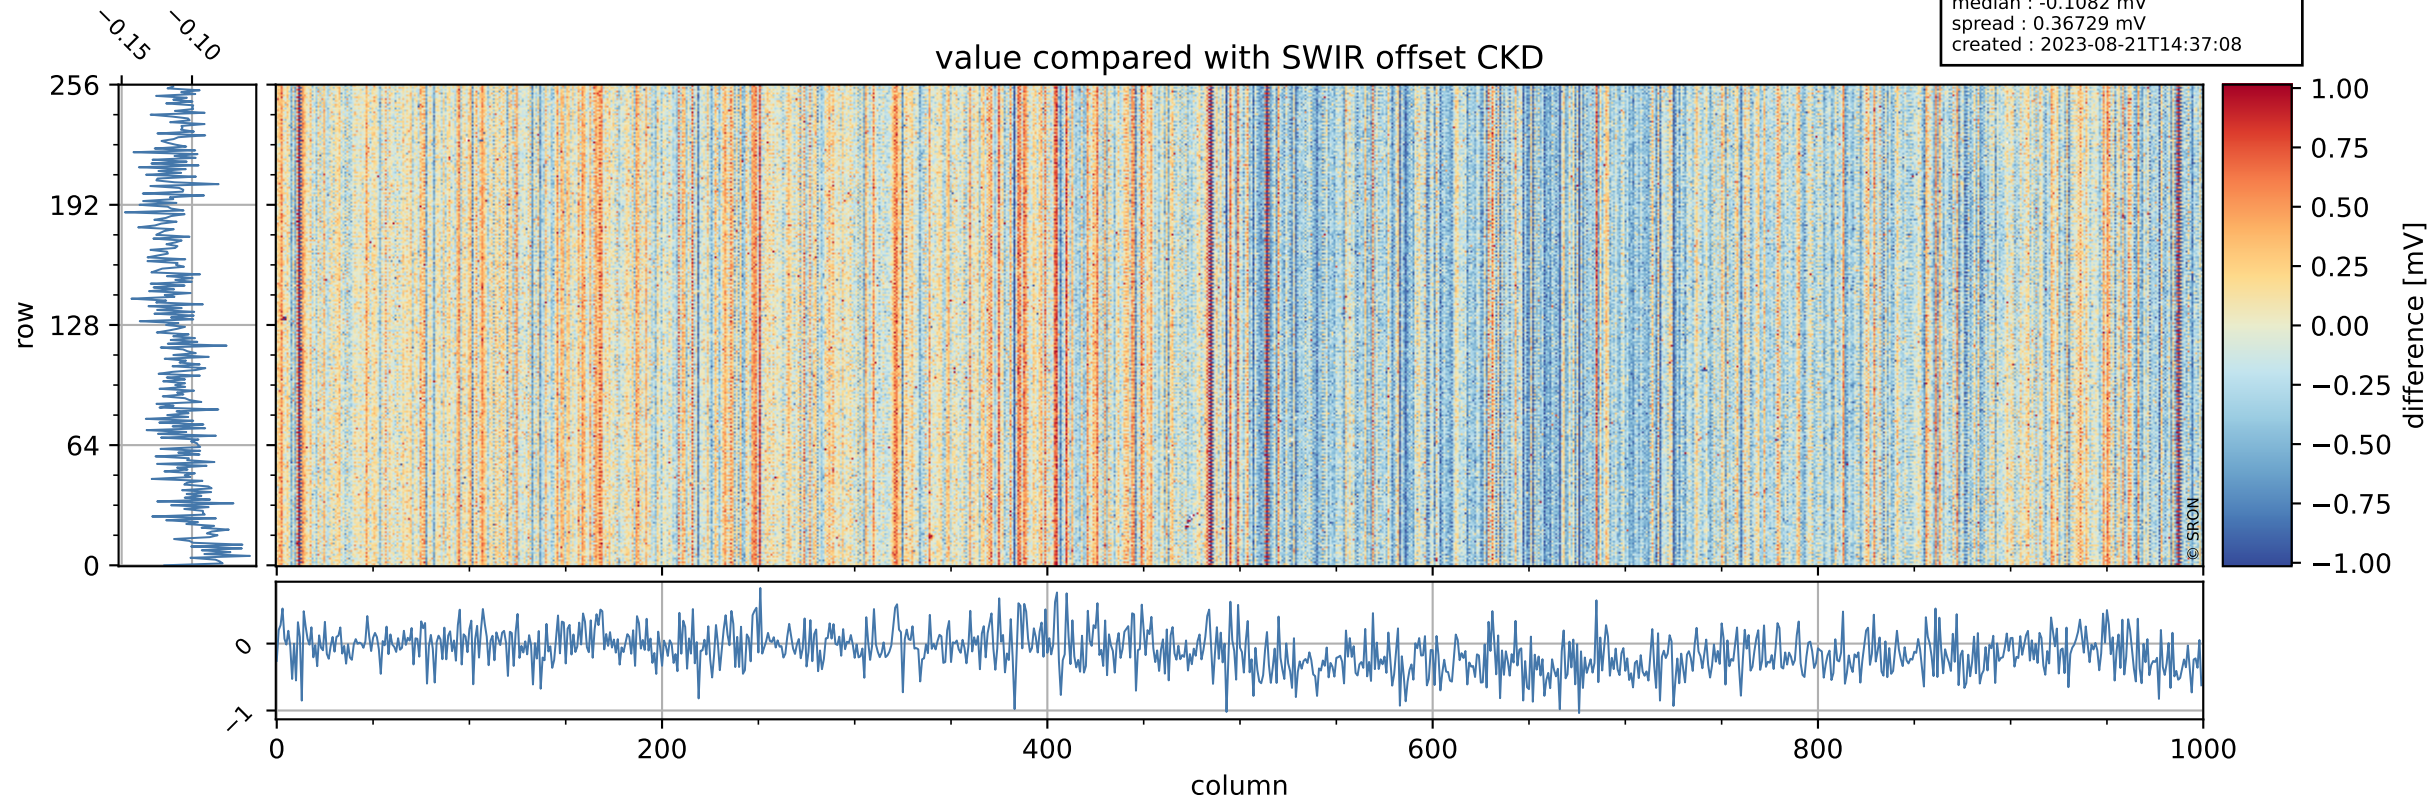

Tropomi SWIR offset (official)

orbits : 19 in [11812, 11857]
coverage : 2020-01-24 / 2020-01-27
median : 0.52591 V
spread : 0.035918 V
created : 2023-08-21T14:37:08

value detector map

Tropomi SWIR offset (official)

orbits : 19 in [11812, 11857]
coverage : 2020-01-24 / 2020-01-27
median : 29.123 μV
spread : 14.662 μV
created : 2023-08-21T14:37:08

Tropomi SWIR offset (official)

orbits : 19 in [11812, 11857]
coverage : 2020-01-24 / 2020-01-27
median : -0.1082 mV
spread : 0.36729 mV
created : 2023-08-21T14:37:08

value compared with SWIR offset CKD

Tropomi SWIR offset (official) ground-tracks of Sentinel-5P

orbits : 19 in [11812, 11857]
coverage : 2020-01-24 / 2020-01-27
created : 2023-08-21T14:37:09

Tropomi SWIR offset (official)

orbits : [2827, 11857]
coverage : 2018-04-30 / 2020-01-27
created : 2023-08-21T14:37:09

trend of detector median & temperatures