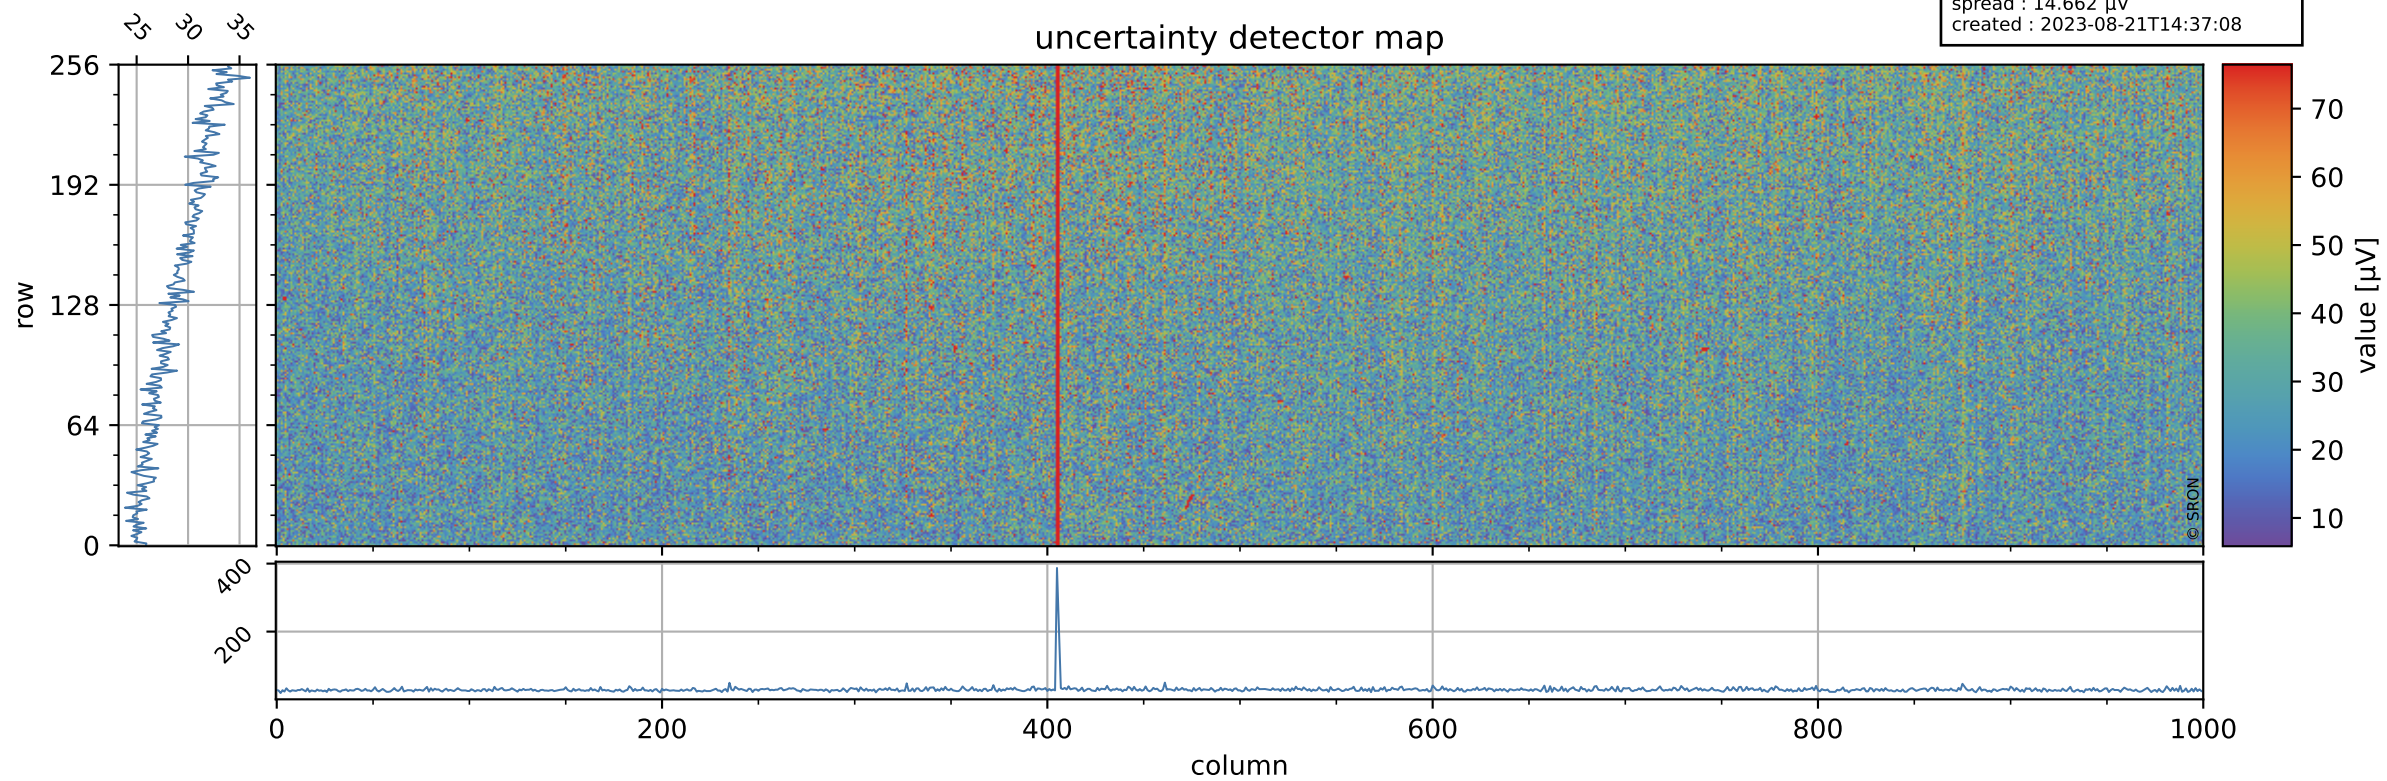

Tropomi SWIR offset (official)

orbits : 19 in [11812, 11857]
coverage : 2020-01-24 / 2020-01-27
median : 0.52591 V
spread : 0.035918 V
created : 2023-08-21T14:37:08

value detector map

Tropomi SWIR offset (official)

orbits : 19 in [11812, 11857]
coverage : 2020-01-24 / 2020-01-27
median : 29.123 μV
spread : 14.662 μV
created : 2023-08-21T14:37:08

Tropomi SWIR offset (official)

orbits : 19 in [11812, 11857]
coverage : 2020-01-24 / 2020-01-27
median : -0.1082 mV
spread : 0.36729 mV
created : 2023-08-21T14:37:08

value compared with SWIR offset CKD

Tropomi SWIR offset (official) ground-tracks of Sentinel-5P

orbits : 19 in [11812, 11857]
coverage : 2020-01-24 / 2020-01-27
created : 2023-08-21T14:37:09

Tropomi SWIR offset (official)

orbits : [2827, 11857]
coverage : 2018-04-30 / 2020-01-27
created : 2023-08-21T14:37:09

trend of detector median & temperatures