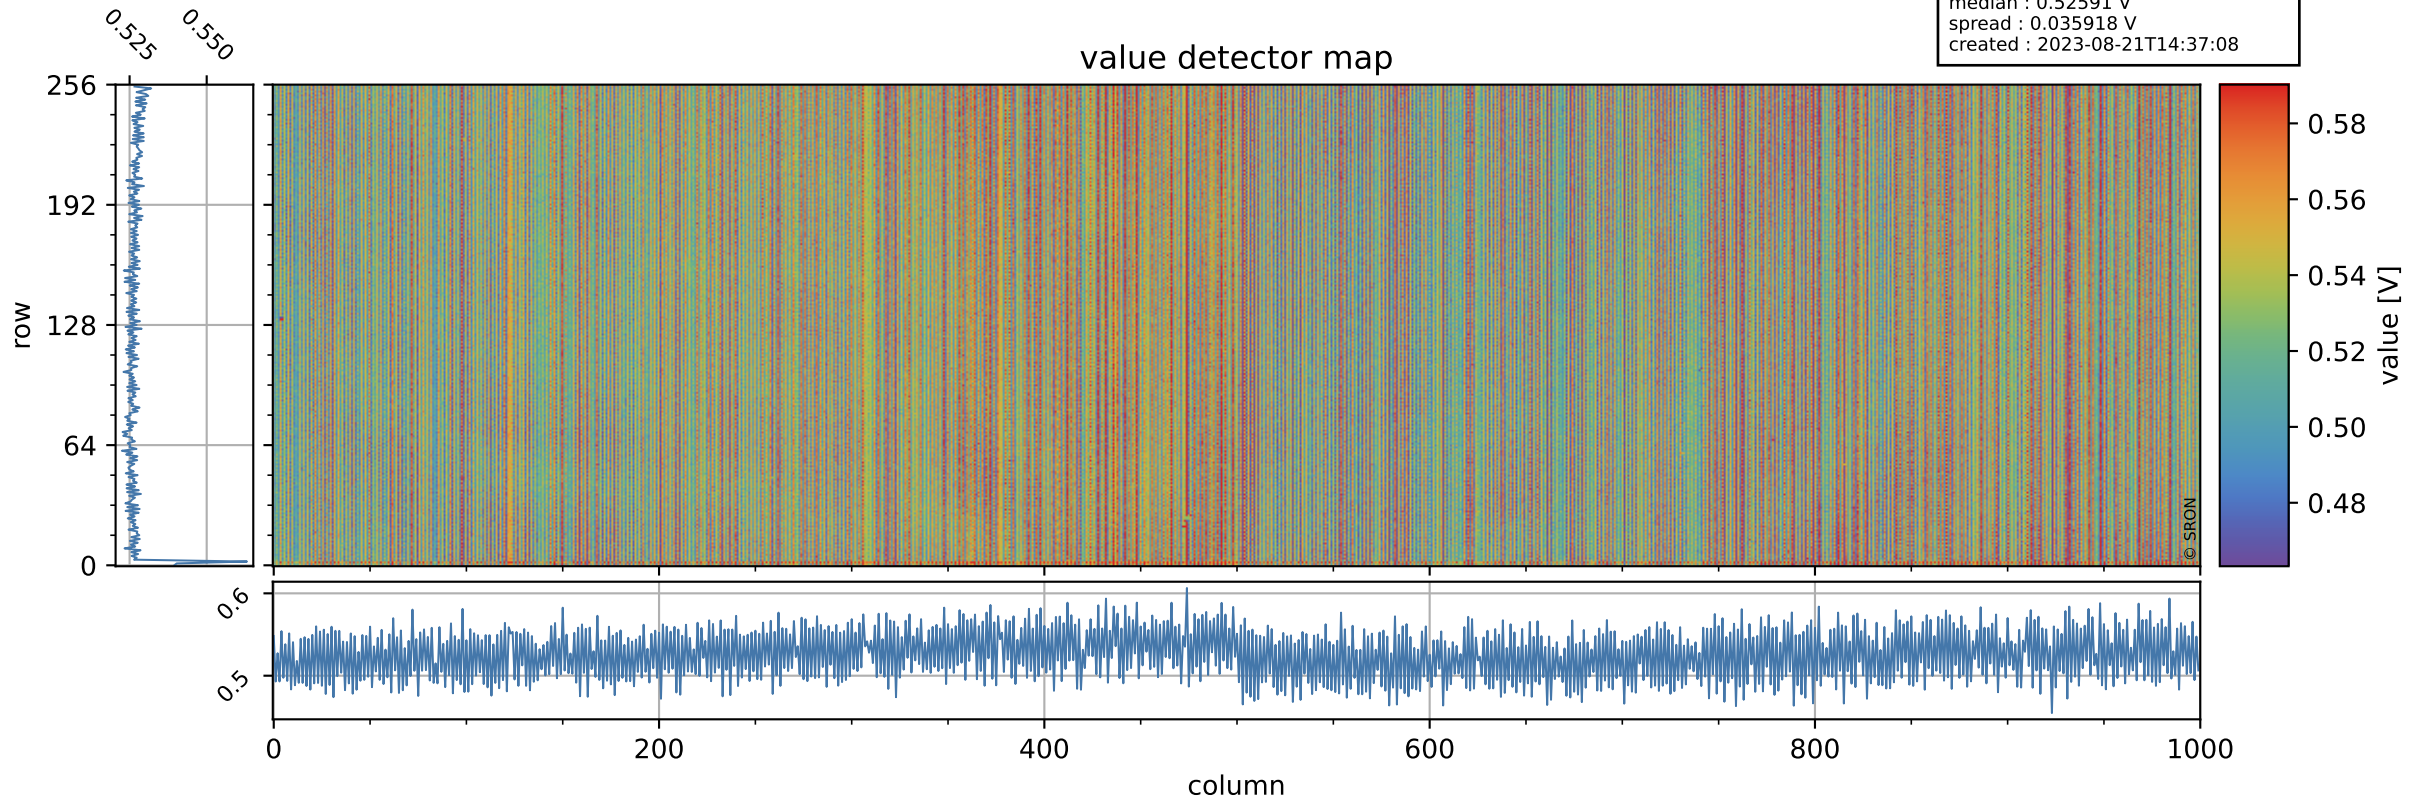

Tropomi SWIR offset (official)

orbits : 19 in [11812, 11857]
coverage : 2020-01-24 / 2020-01-27
median : 0.52591 V
spread : 0.035918 V
created : 2023-08-21T14:37:08

value detector map

Tropomi SWIR offset (official)

orbits : 19 in [11812, 11857]
coverage : 2020-01-24 / 2020-01-27
median : 29.123 μV
spread : 14.662 μV
created : 2023-08-21T14:37:08

Tropomi SWIR offset (official)

orbits : 19 in [11812, 11857]
coverage : 2020-01-24 / 2020-01-27
median : -0.1082 mV
spread : 0.36729 mV
created : 2023-08-21T14:37:08

value compared with SWIR offset CKD

Tropomi SWIR offset (official) ground-tracks of Sentinel-5P

orbits : 19 in [11812, 11857]
coverage : 2020-01-24 / 2020-01-27
created : 2023-08-21T14:37:09

Tropomi SWIR offset (official)

orbits : [2827, 11857]
coverage : 2018-04-30 / 2020-01-27
created : 2023-08-21T14:37:09

trend of detector median & temperatures