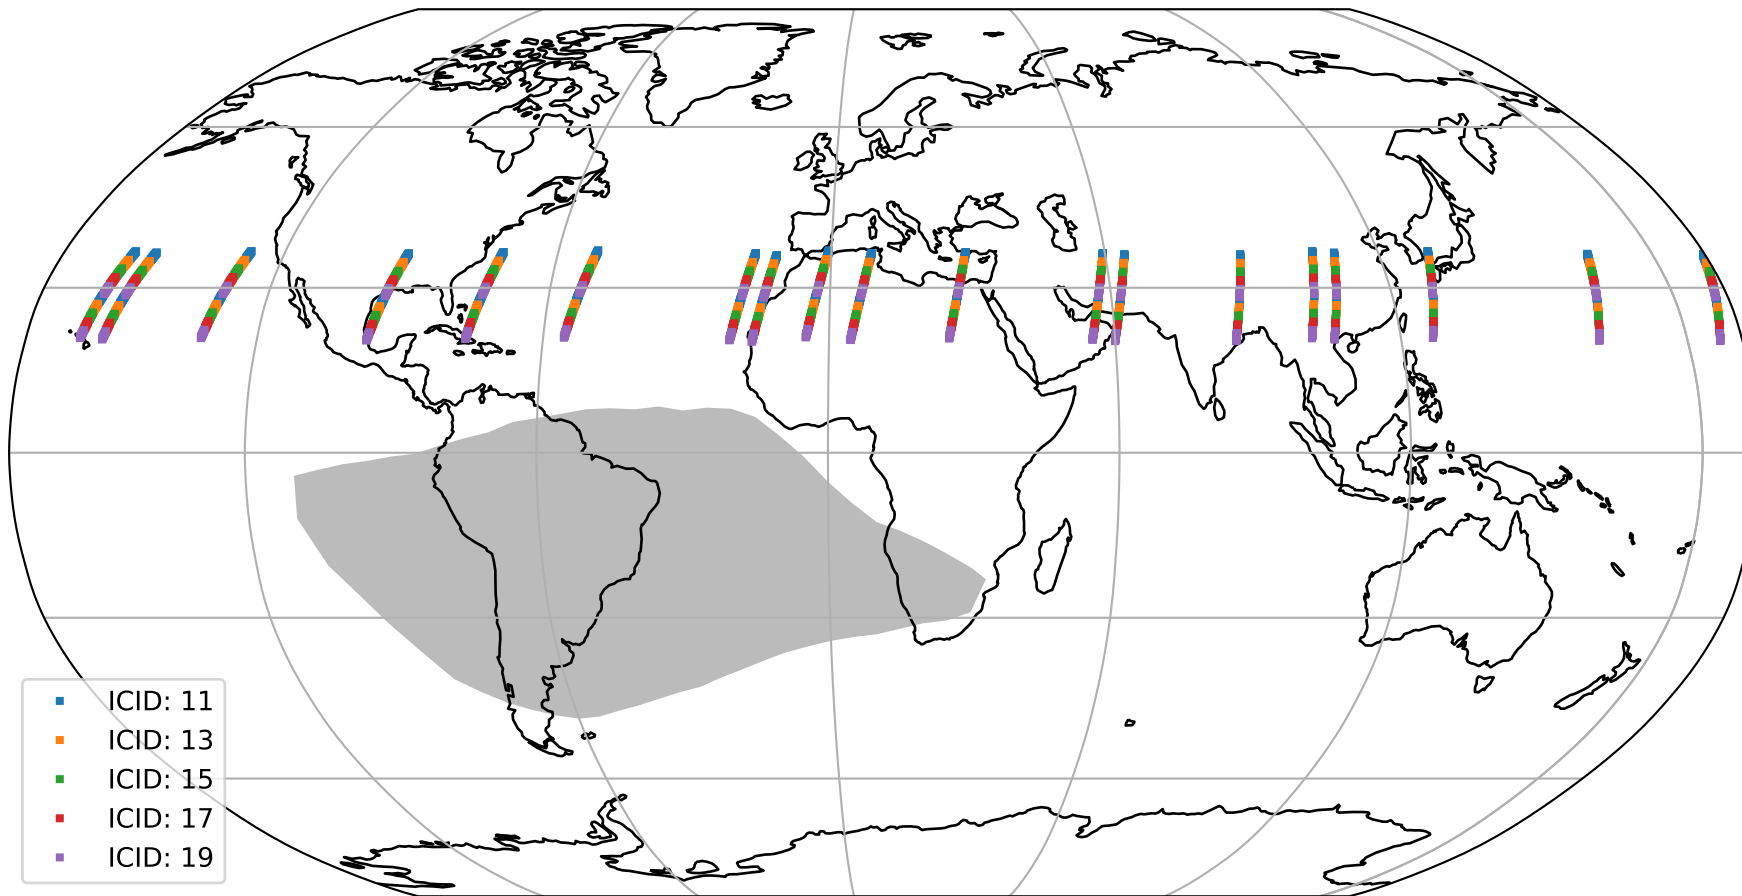

Tropomi SWIR offset (official)

orbits : 19 in [11812, 11857]
coverage : 2020-01-24 / 2020-01-27
median : 0.52591 V
spread : 0.035918 V
created : 2023-08-21T14:37:08

value detector map

Tropomi SWIR offset (official)

orbits : 19 in [11812, 11857]
coverage : 2020-01-24 / 2020-01-27
median : 29.123 μV
spread : 14.662 μV
created : 2023-08-21T14:37:08

Tropomi SWIR offset (official)

orbits : 19 in [11812, 11857]
coverage : 2020-01-24 / 2020-01-27
median : -0.1082 mV
spread : 0.36729 mV
created : 2023-08-21T14:37:08

value compared with SWIR offset CKD

Tropomi SWIR offset (official) ground-tracks of Sentinel-5P

orbits : 19 in [11812, 11857]
coverage : 2020-01-24 / 2020-01-27
created : 2023-08-21T14:37:09

Tropomi SWIR offset (official)

orbits : [2827, 11857]
coverage : 2018-04-30 / 2020-01-27
created : 2023-08-21T14:37:09

trend of detector median & temperatures