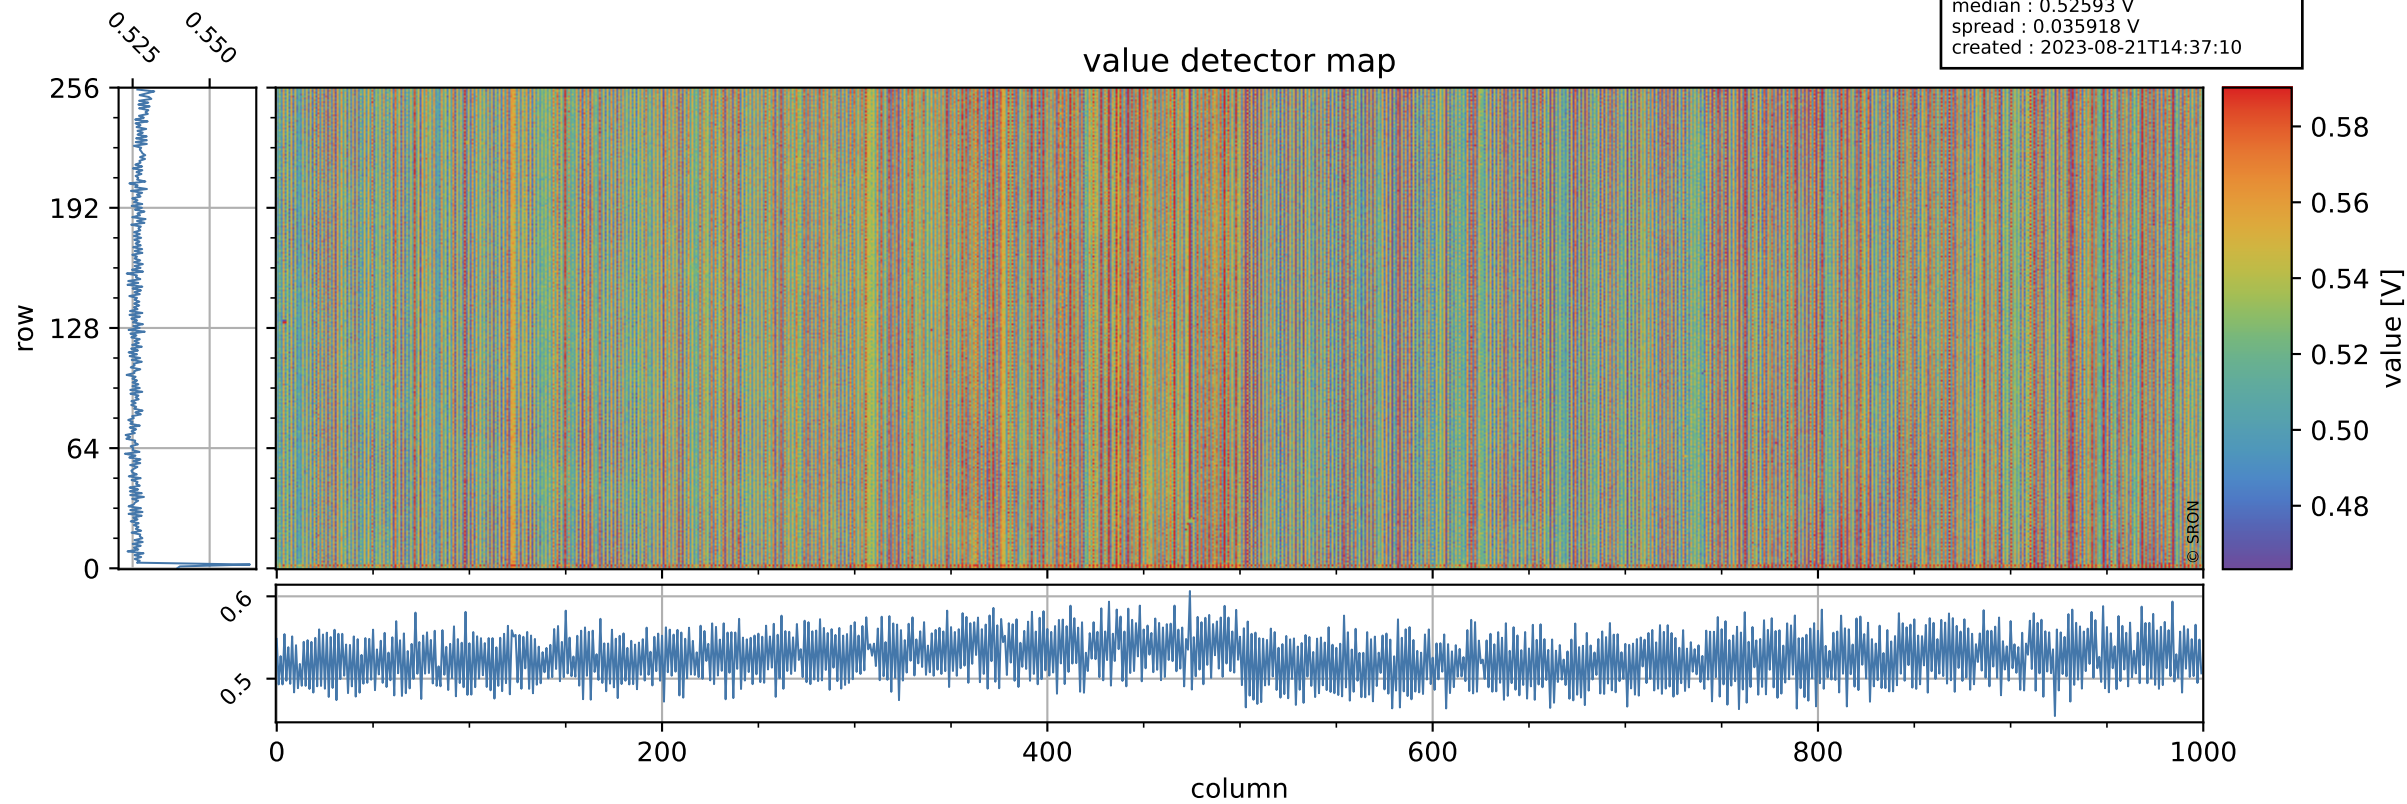

Tropomi SWIR offset (official)

orbits : 18 in [11827, 11872]
coverage : 2020-01-25 / 2020-01-28
median : 0.52593 V
spread : 0.035918 V
created : 2023-08-21T14:37:10

value detector map

Tropomi SWIR offset (official)

orbits : 18 in [11827, 11872]
coverage : 2020-01-25 / 2020-01-28
median : 28.812 μV
spread : 14.587 μV
created : 2023-08-21T14:37:11

Tropomi SWIR offset (official)

orbits : 18 in [11827, 11872]
coverage : 2020-01-25 / 2020-01-28
median : -0.095058 mV
spread : 0.36843 mV
created : 2023-08-21T14:37:11

value compared with SWIR offset CKD

Tropomi SWIR offset (official) ground-tracks of Sentinel-5P

orbits : 18 in [11827, 11872]
coverage : 2020-01-25 / 2020-01-28
created : 2023-08-21T14:37:12

Tropomi SWIR offset (official)

orbits : [2827, 11872]
coverage : 2018-04-30 / 2020-01-28
created : 2023-08-21T14:37:12

trend of detector median & temperatures