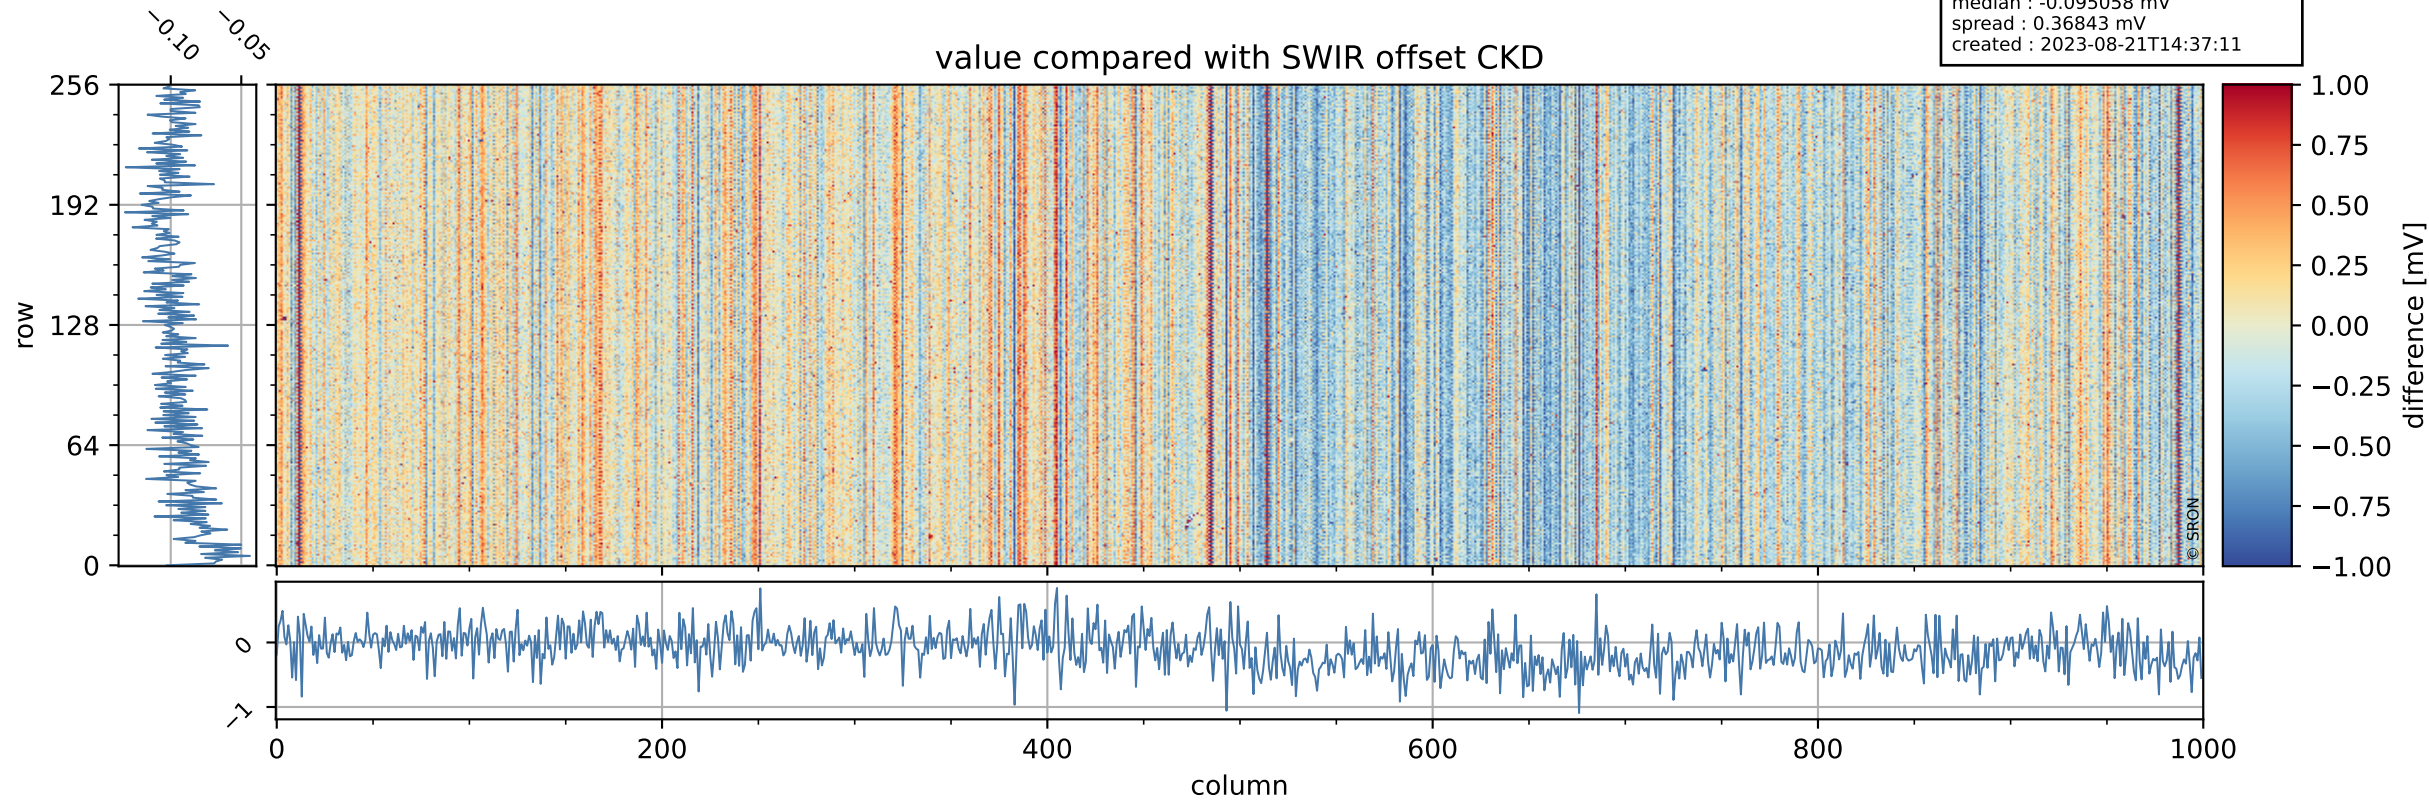

Tropomi SWIR offset (official)

orbits : 18 in [11827, 11872]
coverage : 2020-01-25 / 2020-01-28
median : 0.52593 V
spread : 0.035918 V
created : 2023-08-21T14:37:10

value detector map

Tropomi SWIR offset (official)

orbits : 18 in [11827, 11872]
coverage : 2020-01-25 / 2020-01-28
median : 28.812 μV
spread : 14.587 μV
created : 2023-08-21T14:37:11

Tropomi SWIR offset (official)

orbits : 18 in [11827, 11872]
coverage : 2020-01-25 / 2020-01-28
median : -0.095058 mV
spread : 0.36843 mV
created : 2023-08-21T14:37:11

value compared with SWIR offset CKD

Tropomi SWIR offset (official) ground-tracks of Sentinel-5P

orbits : 18 in [11827, 11872]
coverage : 2020-01-25 / 2020-01-28
created : 2023-08-21T14:37:12

Tropomi SWIR offset (official)

orbits : [2827, 11872]
coverage : 2018-04-30 / 2020-01-28
created : 2023-08-21T14:37:12

trend of detector median & temperatures