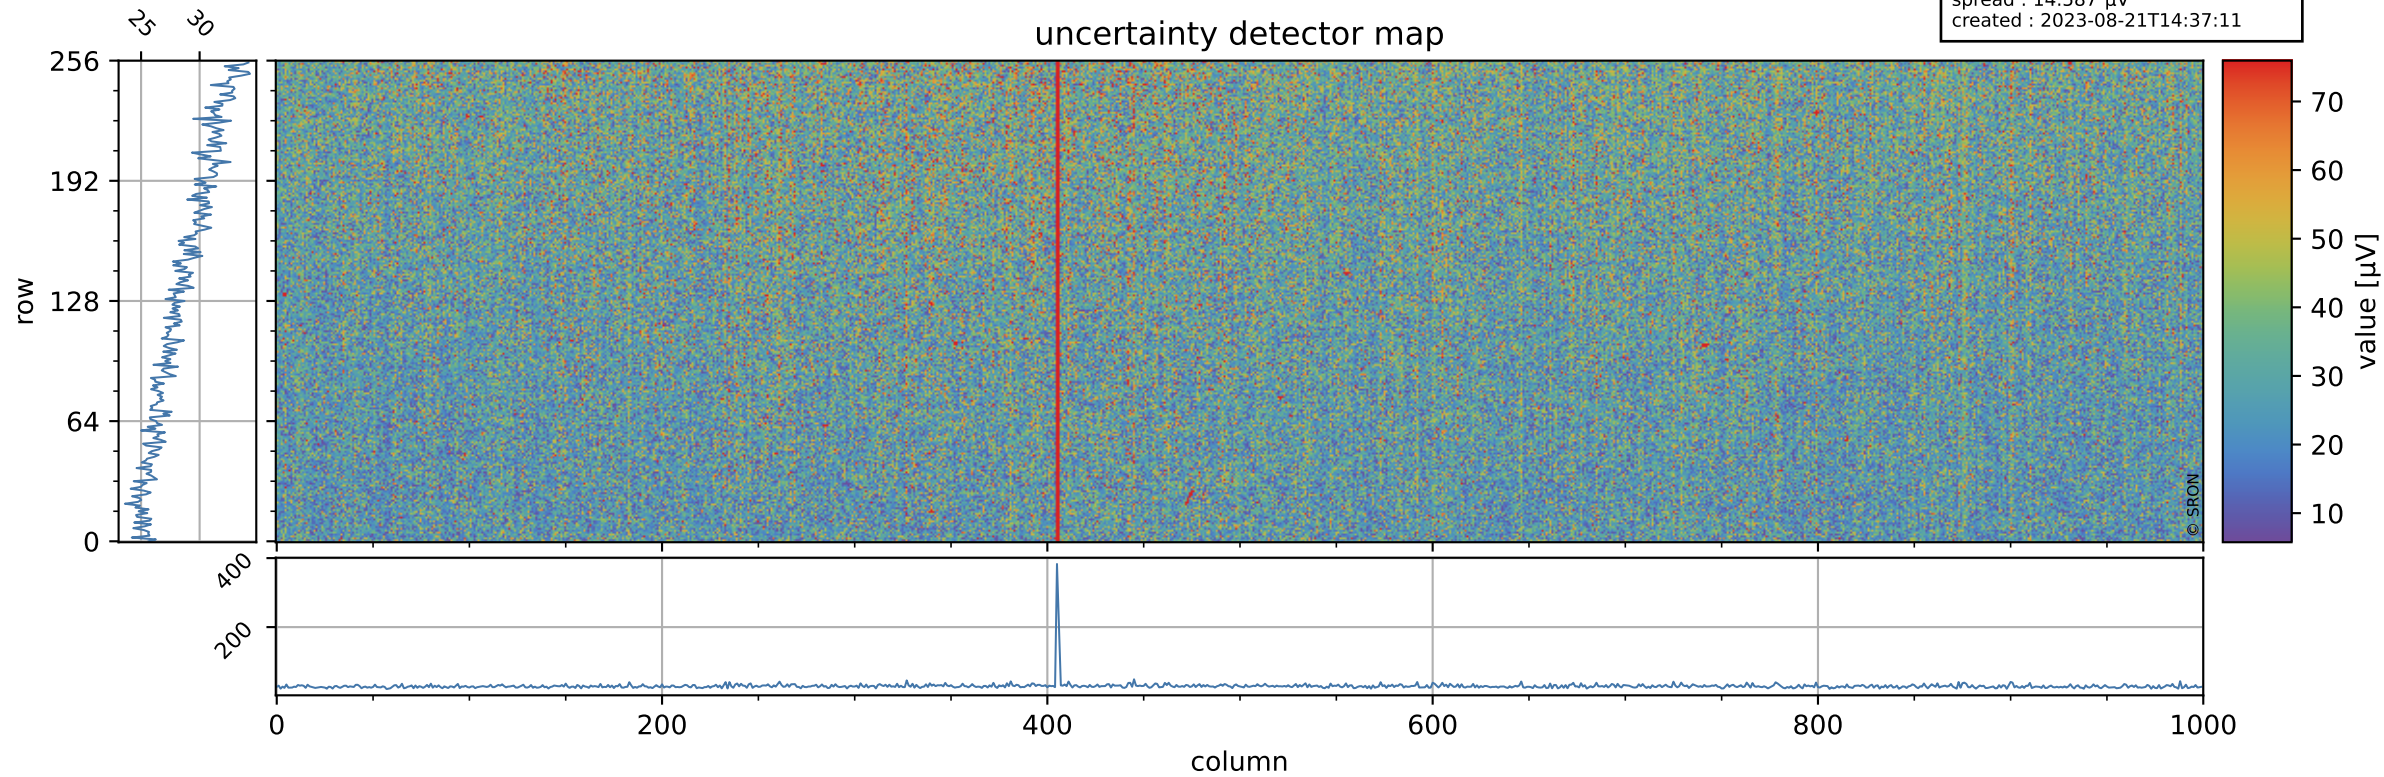

Tropomi SWIR offset (official)

orbits : 18 in [11827, 11872]
coverage : 2020-01-25 / 2020-01-28
median : 0.52593 V
spread : 0.035918 V
created : 2023-08-21T14:37:10

value detector map

Tropomi SWIR offset (official)

orbits : 18 in [11827, 11872]
coverage : 2020-01-25 / 2020-01-28
median : 28.812 μV
spread : 14.587 μV
created : 2023-08-21T14:37:11

Tropomi SWIR offset (official)

orbits : 18 in [11827, 11872]
coverage : 2020-01-25 / 2020-01-28
median : -0.095058 mV
spread : 0.36843 mV
created : 2023-08-21T14:37:11

value compared with SWIR offset CKD

Tropomi SWIR offset (official) ground-tracks of Sentinel-5P

orbits : 18 in [11827, 11872]
coverage : 2020-01-25 / 2020-01-28
created : 2023-08-21T14:37:12

Tropomi SWIR offset (official)

orbits : [2827, 11872]
coverage : 2018-04-30 / 2020-01-28
created : 2023-08-21T14:37:12

trend of detector median & temperatures