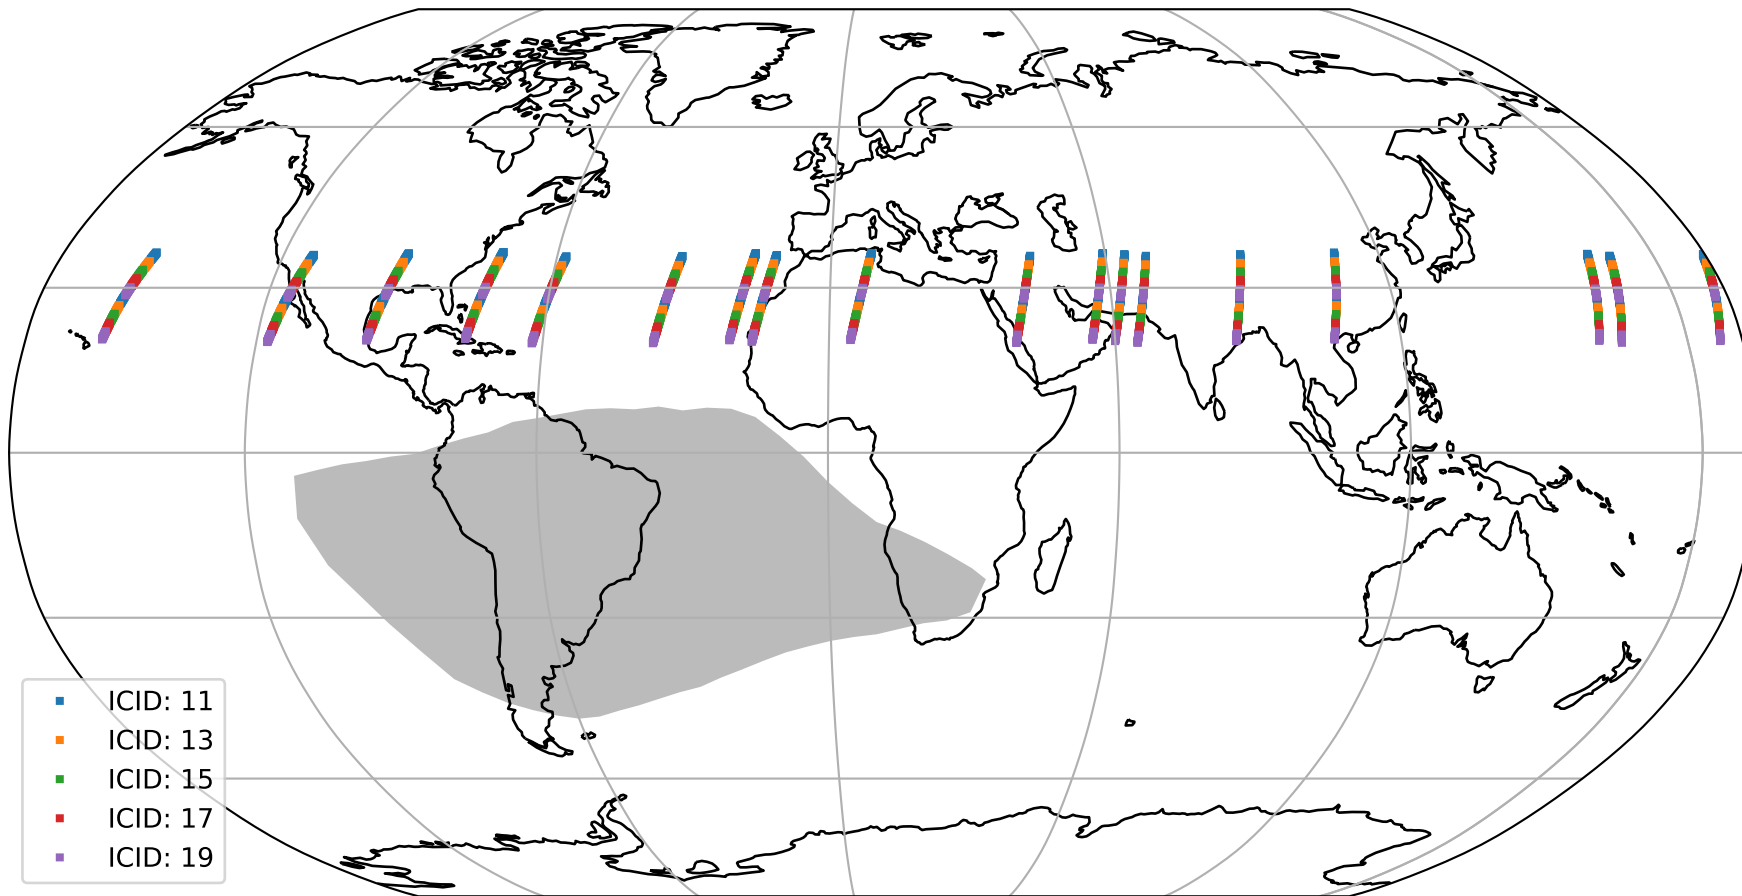

Tropomi SWIR offset (official)

orbits : 18 in [11827, 11872]
coverage : 2020-01-25 / 2020-01-28
median : 0.52593 V
spread : 0.035918 V
created : 2023-08-21T14:37:10

value detector map

Tropomi SWIR offset (official)

orbits : 18 in [11827, 11872]
coverage : 2020-01-25 / 2020-01-28
median : 28.812 μV
spread : 14.587 μV
created : 2023-08-21T14:37:11

Tropomi SWIR offset (official)

orbits : 18 in [11827, 11872]
coverage : 2020-01-25 / 2020-01-28
median : -0.095058 mV
spread : 0.36843 mV
created : 2023-08-21T14:37:11

value compared with SWIR offset CKD

Tropomi SWIR offset (official) ground-tracks of Sentinel-5P

orbits : 18 in [11827, 11872]
coverage : 2020-01-25 / 2020-01-28
created : 2023-08-21T14:37:12

Tropomi SWIR offset (official)

orbits : [2827, 11872]
coverage : 2018-04-30 / 2020-01-28
created : 2023-08-21T14:37:12

trend of detector median & temperatures