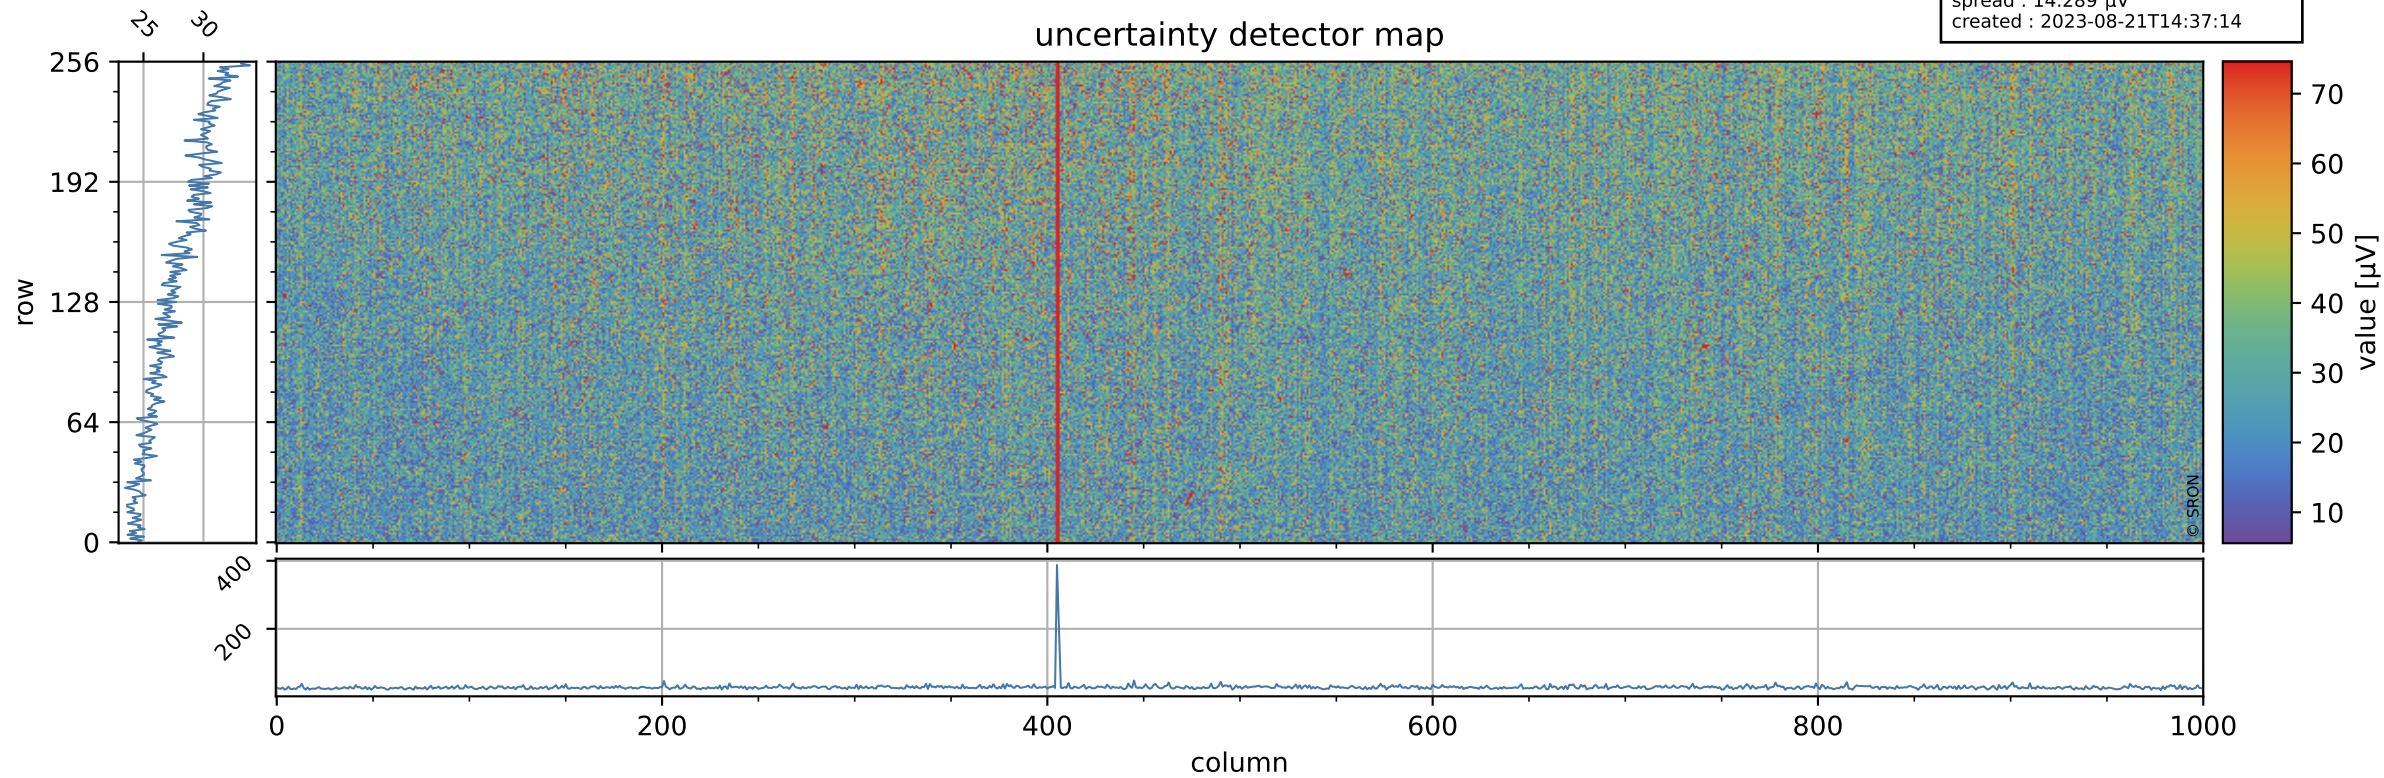

Tropomi SWIR offset (official)

orbits : 19 in [11842, 11887]
coverage : 2020-01-26 / 2020-01-29
median : 0.52595 V
spread : 0.035918 V
created : 2023-08-21T14:37:13

value detector map

Tropomi SWIR offset (official)

orbits : 19 in [11842, 11887]
coverage : 2020-01-26 / 2020-01-29
median : 27.958 μV
spread : 14.289 μV
created : 2023-08-21T14:37:14

Tropomi SWIR offset (official)

value compared with SWIR offset CKD

orbits : 19 in [11842, 11887]
coverage : 2020-01-26 / 2020-01-29
median : -0.074238 mV
spread : 0.36678 mV
created : 2023-08-21T14:37:14

Tropomi SWIR offset (official) ground-tracks of Sentinel-5P

orbits : 19 in [11842, 11887]
coverage : 2020-01-26 / 2020-01-29
created : 2023-08-21T14:37:15

Tropomi SWIR offset (official)

orbits : [2827, 11887]
coverage : 2018-04-30 / 2020-01-29
created : 2023-08-21T14:37:15

trend of detector median & temperatures