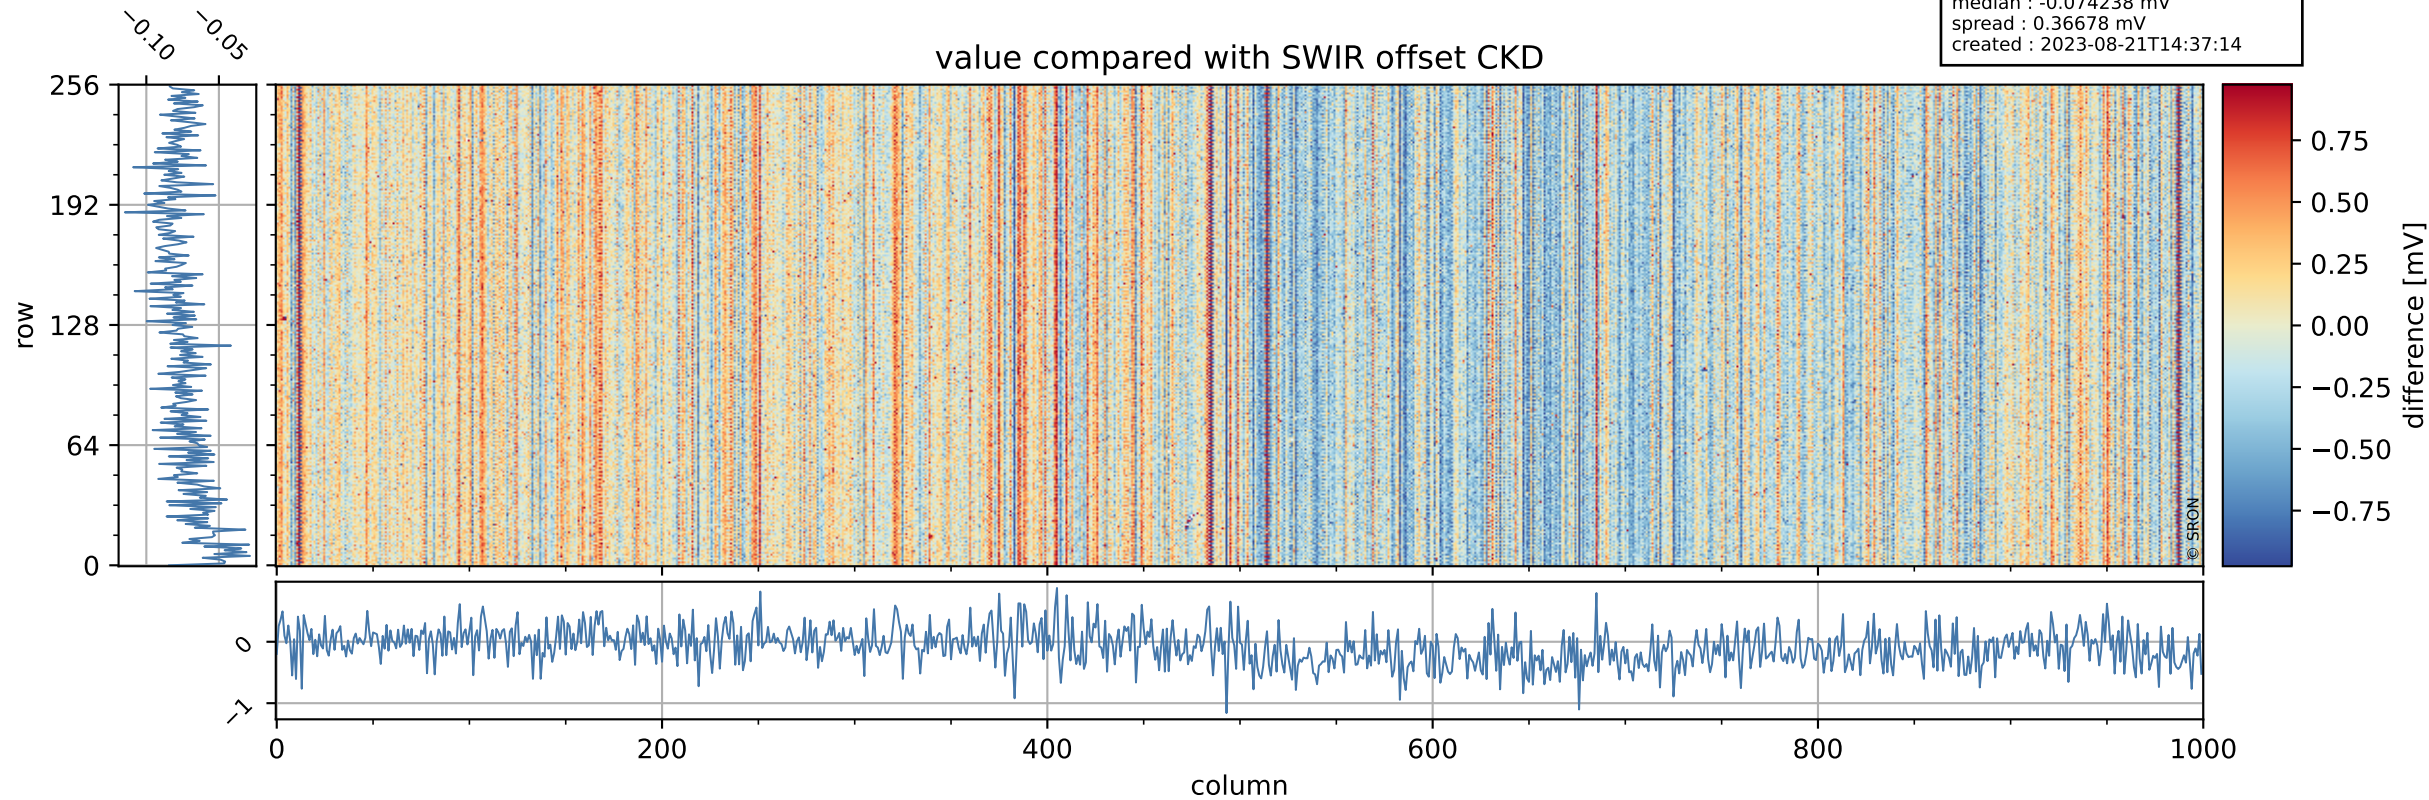

Tropomi SWIR offset (official)

orbits : 19 in [11842, 11887]
coverage : 2020-01-26 / 2020-01-29
median : 0.52595 V
spread : 0.035918 V
created : 2023-08-21T14:37:13

value detector map

Tropomi SWIR offset (official)

orbits : 19 in [11842, 11887]
coverage : 2020-01-26 / 2020-01-29
median : 27.958 μV
spread : 14.289 μV
created : 2023-08-21T14:37:14

Tropomi SWIR offset (official)

value compared with SWIR offset CKD

orbits : 19 in [11842, 11887]
coverage : 2020-01-26 / 2020-01-29
median : -0.074238 mV
spread : 0.36678 mV
created : 2023-08-21T14:37:14

Tropomi SWIR offset (official) ground-tracks of Sentinel-5P

orbits : 19 in [11842, 11887]
coverage : 2020-01-26 / 2020-01-29
created : 2023-08-21T14:37:15

Tropomi SWIR offset (official)

orbits : [2827, 11887]
coverage : 2018-04-30 / 2020-01-29
created : 2023-08-21T14:37:15

trend of detector median & temperatures