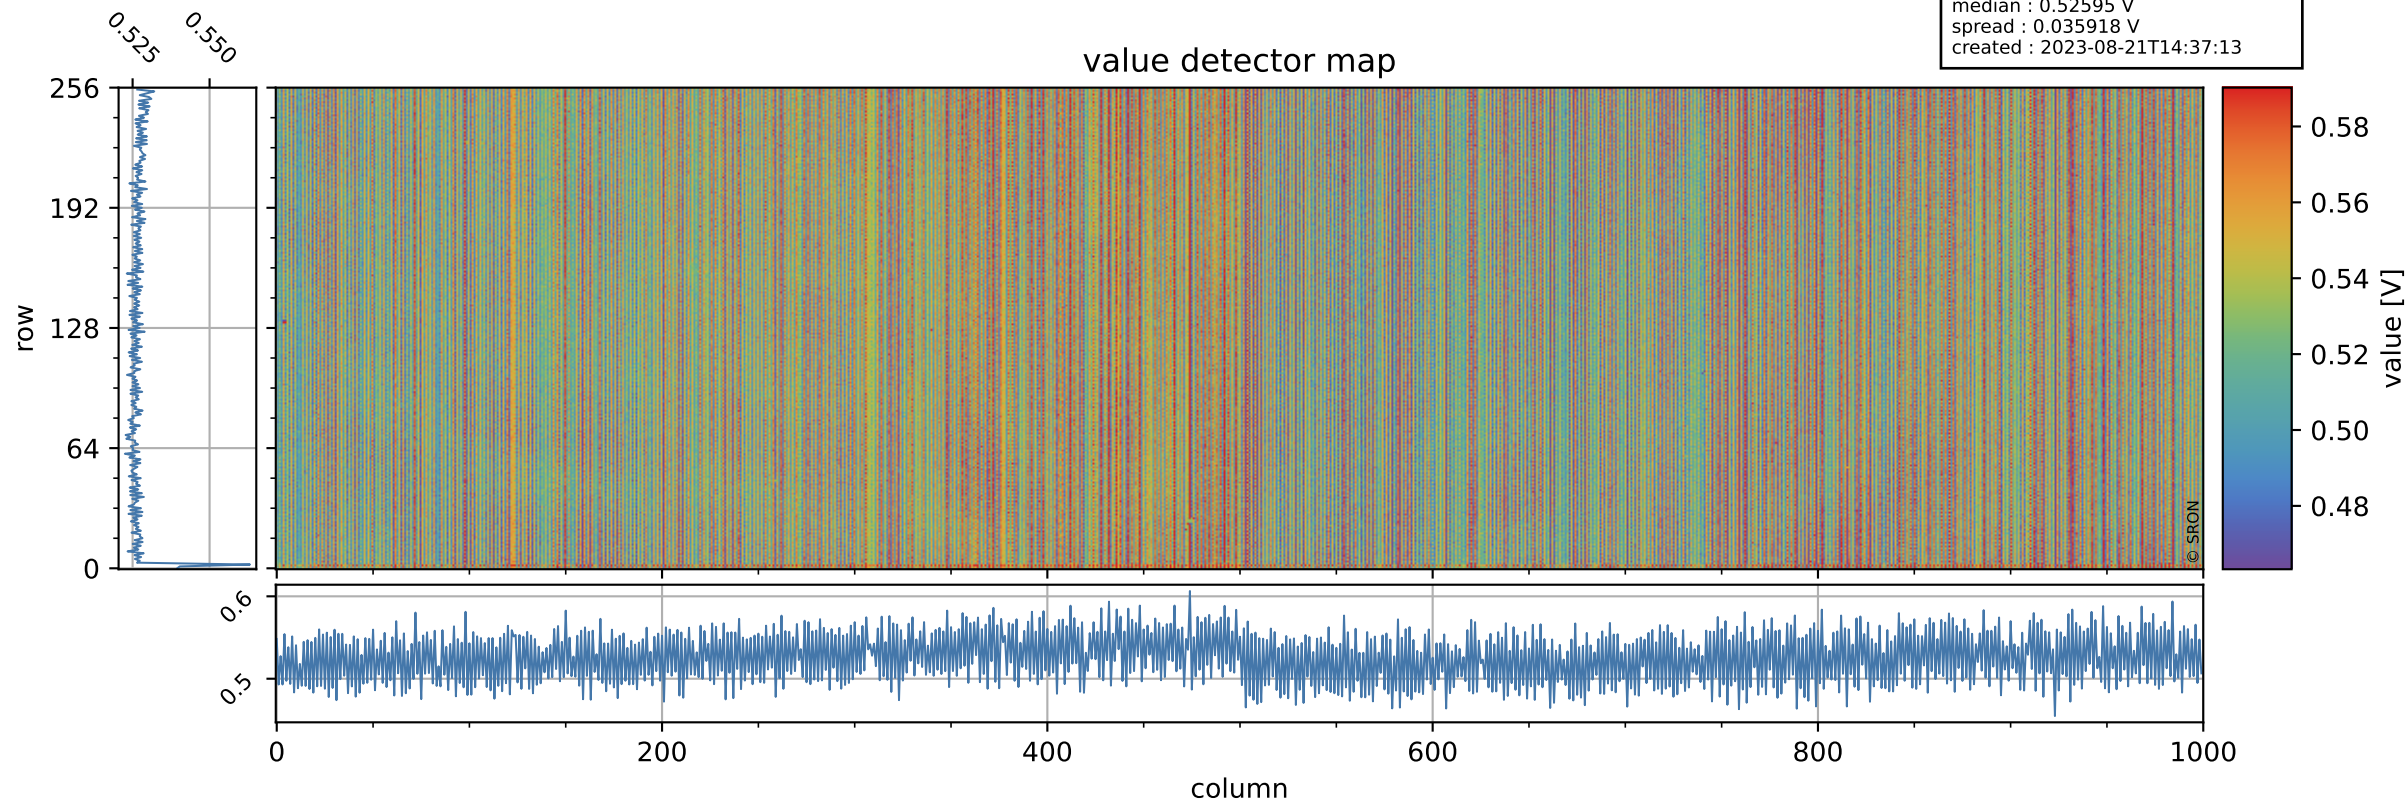

Tropomi SWIR offset (official)

orbits : 19 in [11842, 11887]
coverage : 2020-01-26 / 2020-01-29
median : 0.52595 V
spread : 0.035918 V
created : 2023-08-21T14:37:13

value detector map

Tropomi SWIR offset (official)

orbits : 19 in [11842, 11887]
coverage : 2020-01-26 / 2020-01-29
median : 27.958 μV
spread : 14.289 μV
created : 2023-08-21T14:37:14

Tropomi SWIR offset (official)

value compared with SWIR offset CKD

orbits : 19 in [11842, 11887]
coverage : 2020-01-26 / 2020-01-29
median : -0.074238 mV
spread : 0.36678 mV
created : 2023-08-21T14:37:14

Tropomi SWIR offset (official) ground-tracks of Sentinel-5P

orbits : 19 in [11842, 11887]
coverage : 2020-01-26 / 2020-01-29
created : 2023-08-21T14:37:15

Tropomi SWIR offset (official)

orbits : [2827, 11887]
coverage : 2018-04-30 / 2020-01-29
created : 2023-08-21T14:37:15

trend of detector median & temperatures