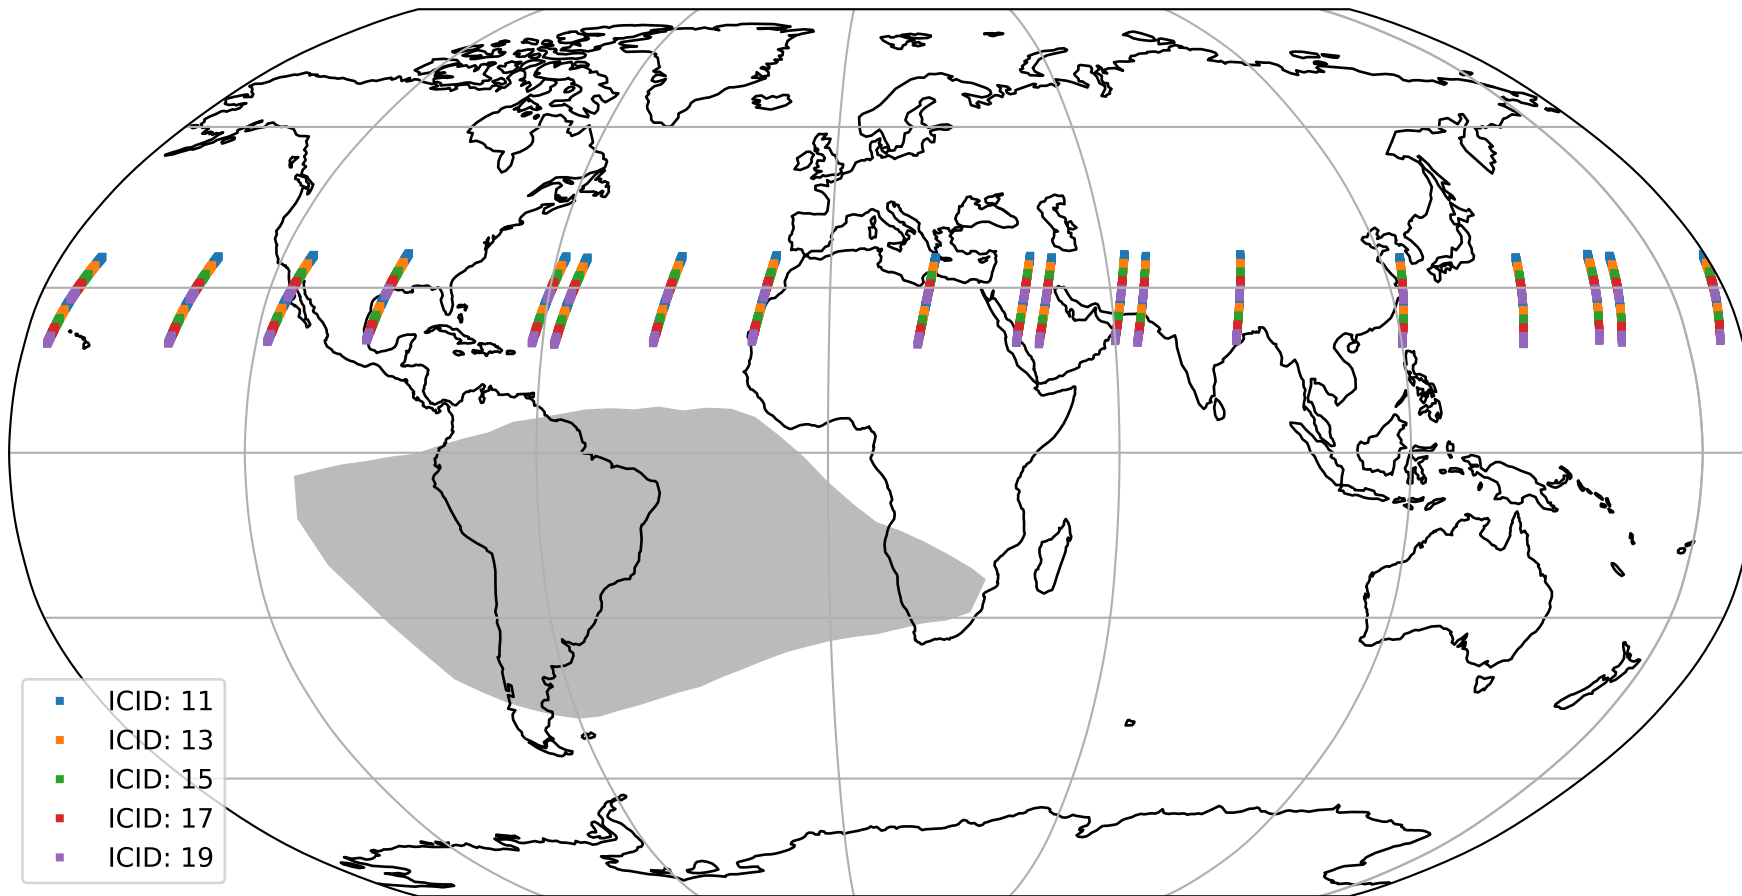

Tropomi SWIR offset (official)

orbits : 19 in [11842, 11887]
coverage : 2020-01-26 / 2020-01-29
median : 0.52595 V
spread : 0.035918 V
created : 2023-08-21T14:37:13

value detector map

Tropomi SWIR offset (official)

orbits : 19 in [11842, 11887]
coverage : 2020-01-26 / 2020-01-29
median : 27.958 μV
spread : 14.289 μV
created : 2023-08-21T14:37:14

Tropomi SWIR offset (official)

value compared with SWIR offset CKD

orbits : 19 in [11842, 11887]
coverage : 2020-01-26 / 2020-01-29
median : -0.074238 mV
spread : 0.36678 mV
created : 2023-08-21T14:37:14

Tropomi SWIR offset (official) ground-tracks of Sentinel-5P

orbits : 19 in [11842, 11887]
coverage : 2020-01-26 / 2020-01-29
created : 2023-08-21T14:37:15

Tropomi SWIR offset (official)

orbits : [2827, 11887]
coverage : 2018-04-30 / 2020-01-29
created : 2023-08-21T14:37:15