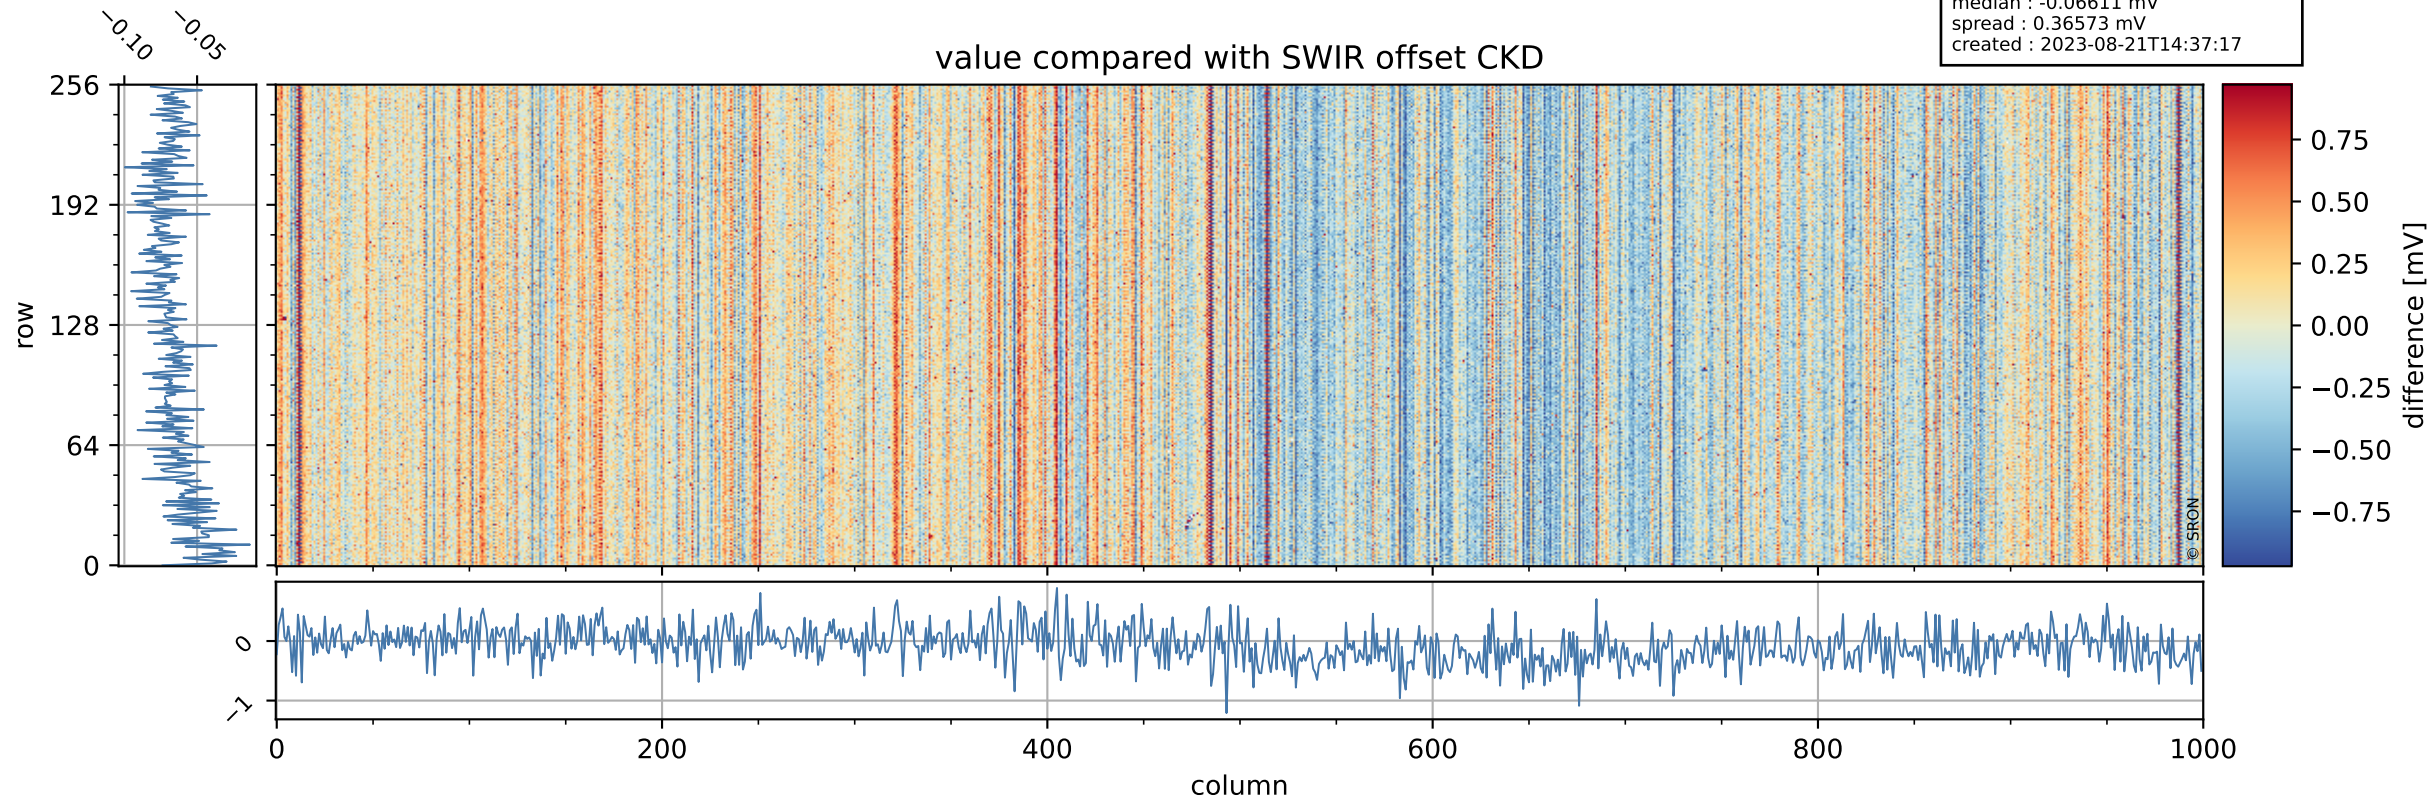

Tropomi SWIR offset (official)

orbits : 19 in [11857, 11902]
coverage : 2020-01-27 / 2020-01-30
median : 0.52595 V
spread : 0.035919 V
created : 2023-08-21T14:37:16

value detector map

Tropomi SWIR offset (official)

orbits : 19 in [11857, 11902]
coverage : 2020-01-27 / 2020-01-30
median : 27.634 μV
spread : 14.167 μV
created : 2023-08-21T14:37:17

Tropomi SWIR offset (official)

orbits : 19 in [11857, 11902]
coverage : 2020-01-27 / 2020-01-30
median : -0.06611 mV
spread : 0.36573 mV
created : 2023-08-21T14:37:17

value compared with SWIR offset CKD

Tropomi SWIR offset (official) ground-tracks of Sentinel-5P

orbits : 19 in [11857, 11902]
coverage : 2020-01-27 / 2020-01-30
created : 2023-08-21T14:37:18

Tropomi SWIR offset (official)

orbits : [2827, 11902]
coverage : 2018-04-30 / 2020-01-30
created : 2023-08-21T14:37:18

trend of detector median & temperatures