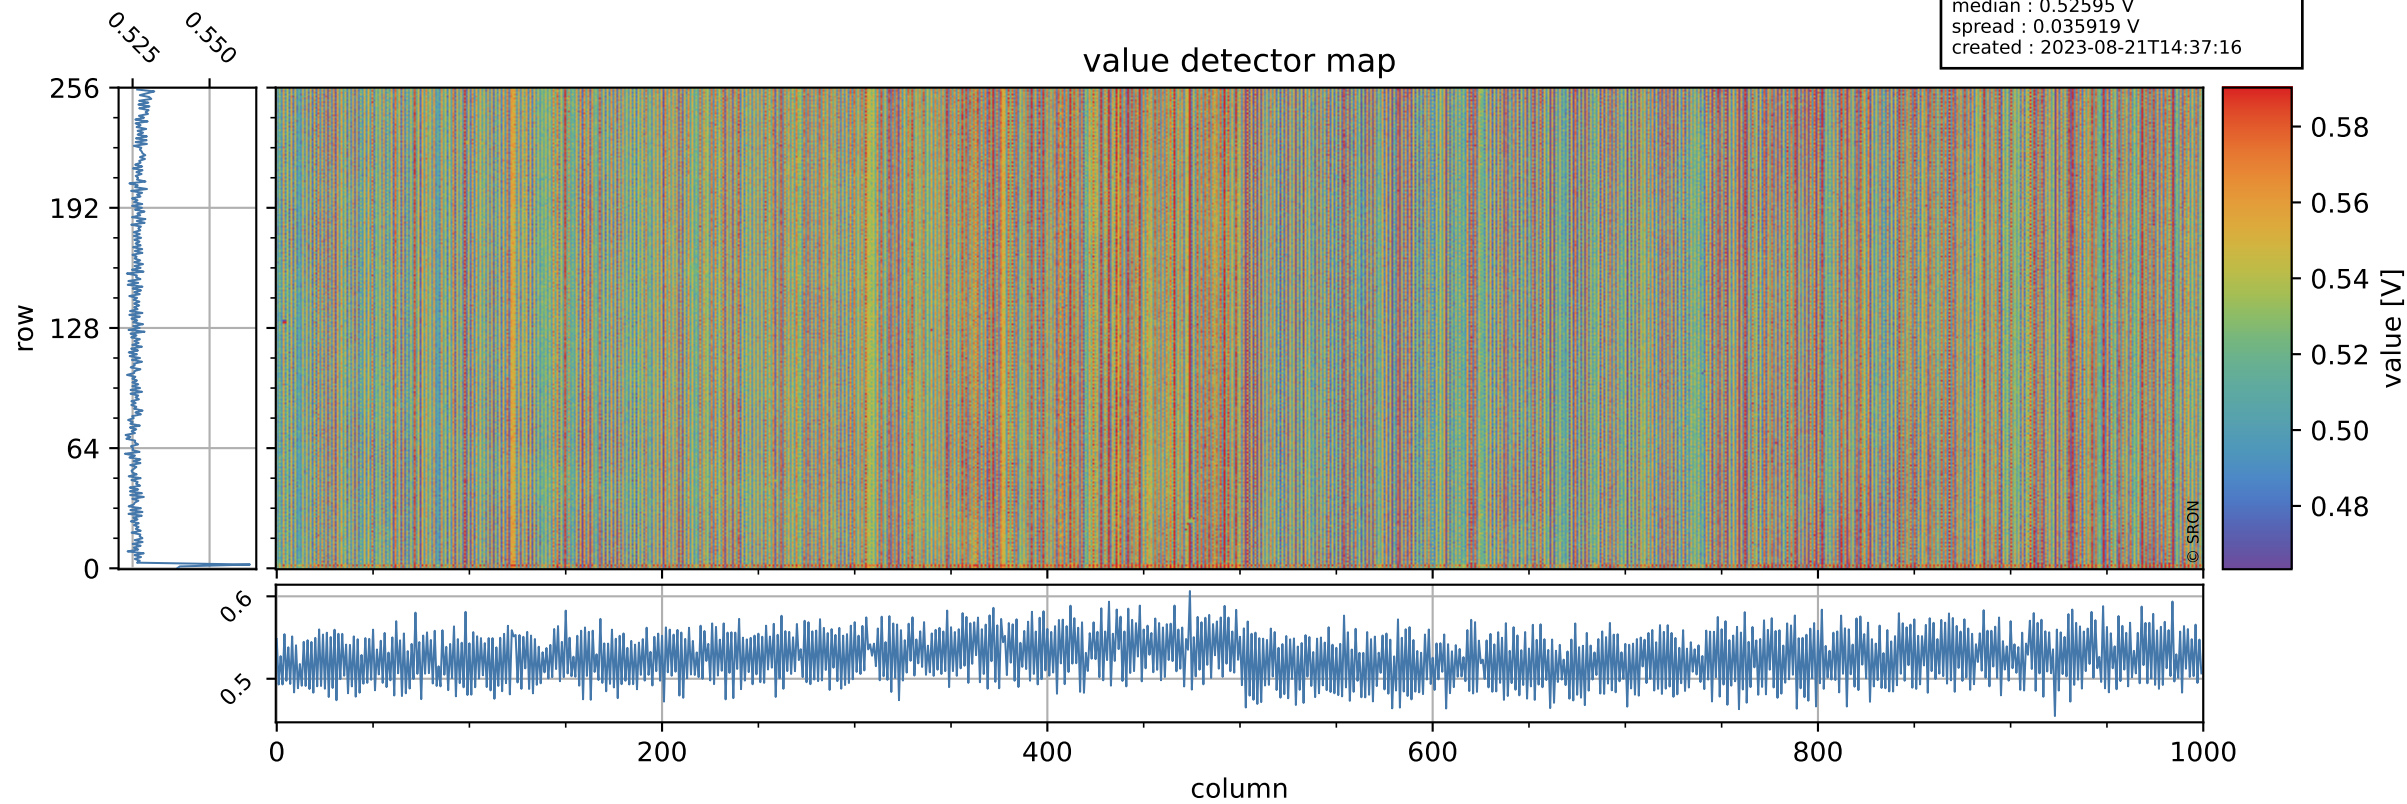

Tropomi SWIR offset (official)

orbits : 19 in [11857, 11902]
coverage : 2020-01-27 / 2020-01-30
median : 0.52595 V
spread : 0.035919 V
created : 2023-08-21T14:37:16

value detector map

Tropomi SWIR offset (official)

orbits : 19 in [11857, 11902]
coverage : 2020-01-27 / 2020-01-30
median : 27.634 μV
spread : 14.167 μV
created : 2023-08-21T14:37:17

Tropomi SWIR offset (official)

orbits : 19 in [11857, 11902]
coverage : 2020-01-27 / 2020-01-30
median : -0.06611 mV
spread : 0.36573 mV
created : 2023-08-21T14:37:17

value compared with SWIR offset CKD

Tropomi SWIR offset (official) ground-tracks of Sentinel-5P

orbits : 19 in [11857, 11902]
coverage : 2020-01-27 / 2020-01-30
created : 2023-08-21T14:37:18

Tropomi SWIR offset (official)

orbits : [2827, 11902]
coverage : 2018-04-30 / 2020-01-30
created : 2023-08-21T14:37:18

trend of detector median & temperatures