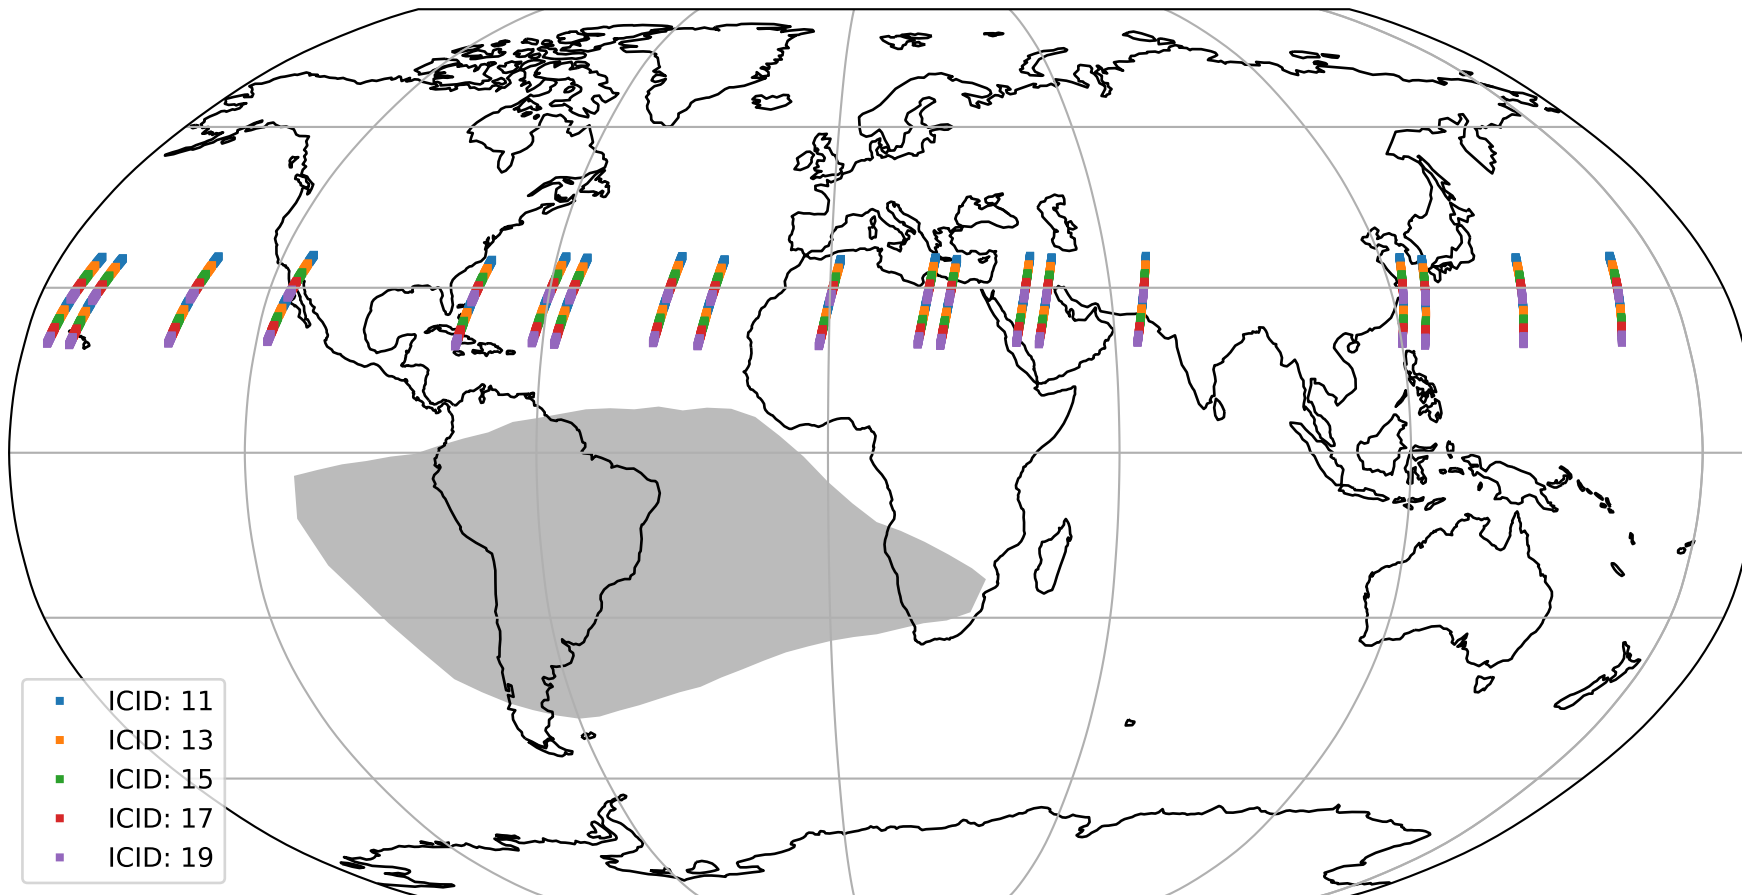

Tropomi SWIR offset (official)

orbits : 19 in [11857, 11902]
coverage : 2020-01-27 / 2020-01-30
median : 0.52595 V
spread : 0.035919 V
created : 2023-08-21T14:37:16

value detector map

Tropomi SWIR offset (official)

orbits : 19 in [11857, 11902]
coverage : 2020-01-27 / 2020-01-30
median : 27.634 μV
spread : 14.167 μV
created : 2023-08-21T14:37:17

Tropomi SWIR offset (official)

orbits : 19 in [11857, 11902]
coverage : 2020-01-27 / 2020-01-30
median : -0.06611 mV
spread : 0.36573 mV
created : 2023-08-21T14:37:17

value compared with SWIR offset CKD

Tropomi SWIR offset (official) ground-tracks of Sentinel-5P

orbits : 19 in [11857, 11902]
coverage : 2020-01-27 / 2020-01-30
created : 2023-08-21T14:37:18

Tropomi SWIR offset (official)

orbits : [2827, 11902]
coverage : 2018-04-30 / 2020-01-30
created : 2023-08-21T14:37:18

trend of detector median & temperatures