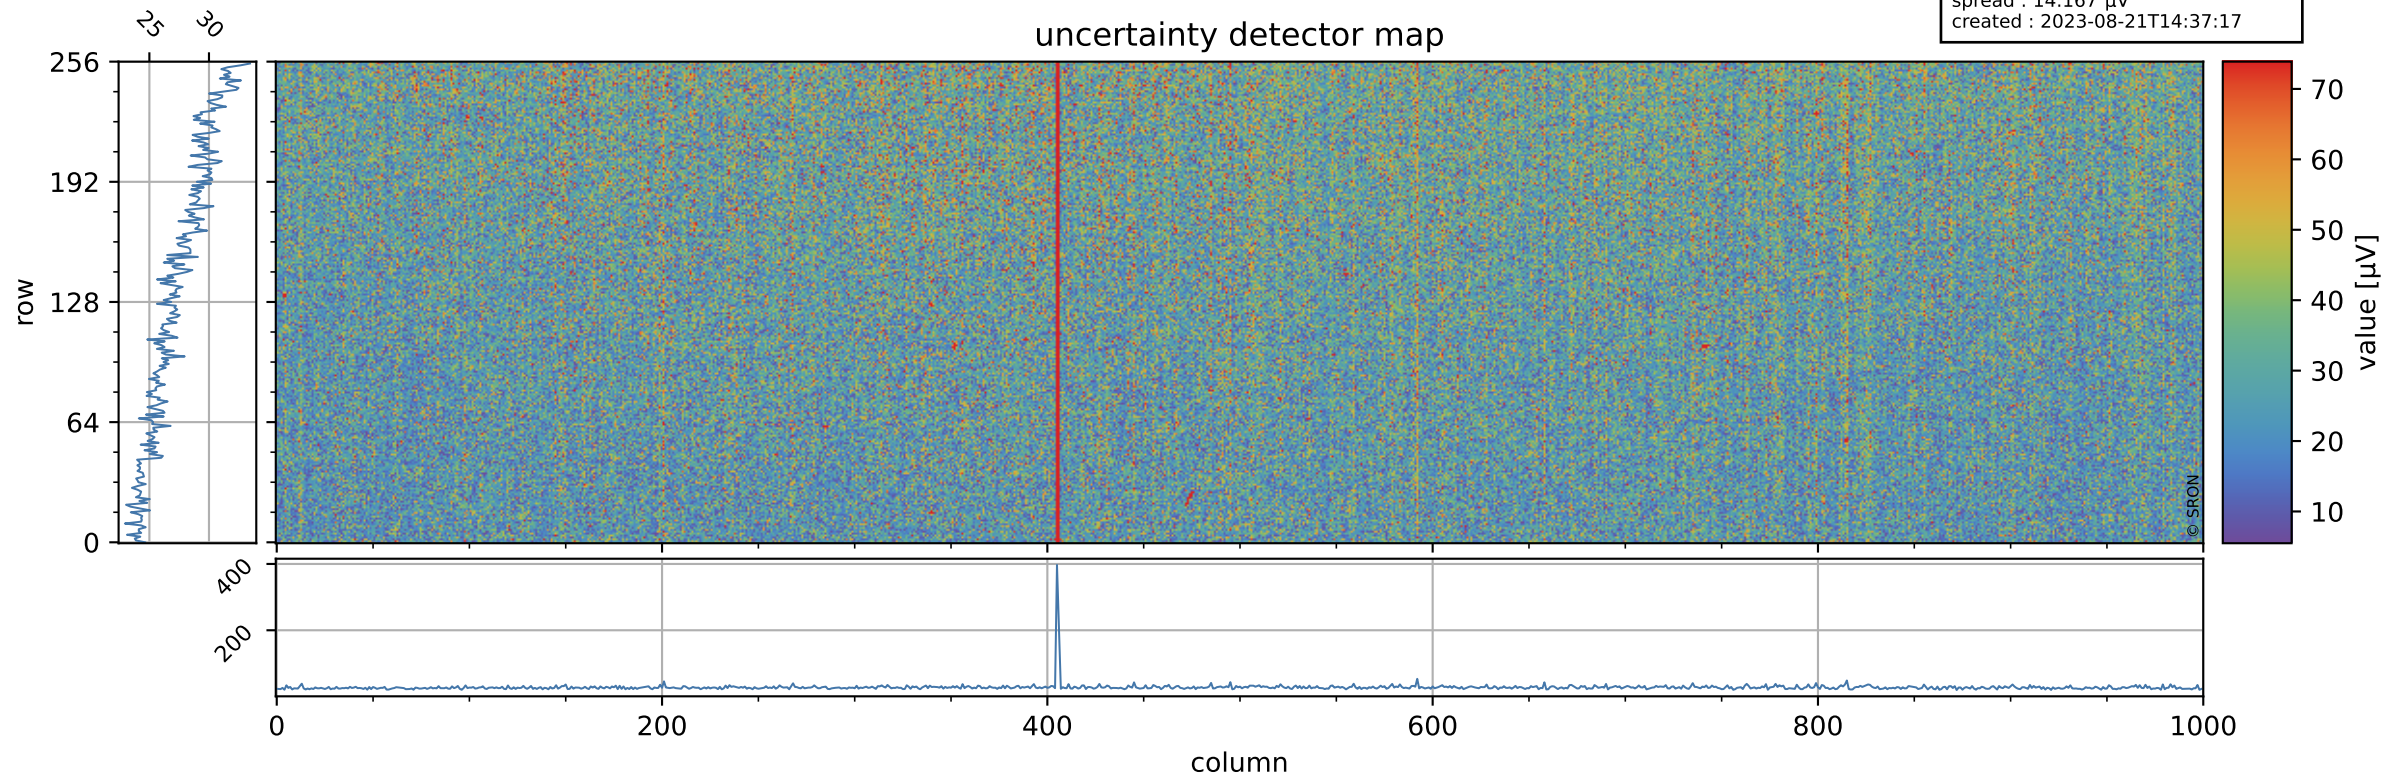

Tropomi SWIR offset (official)

orbits : 19 in [11857, 11902]
coverage : 2020-01-27 / 2020-01-30
median : 0.52595 V
spread : 0.035919 V
created : 2023-08-21T14:37:16

value detector map

Tropomi SWIR offset (official)

orbits : 19 in [11857, 11902]
coverage : 2020-01-27 / 2020-01-30
median : 27.634 μV
spread : 14.167 μV
created : 2023-08-21T14:37:17

Tropomi SWIR offset (official)

orbits : 19 in [11857, 11902]
coverage : 2020-01-27 / 2020-01-30
median : -0.06611 mV
spread : 0.36573 mV
created : 2023-08-21T14:37:17

value compared with SWIR offset CKD

Tropomi SWIR offset (official) ground-tracks of Sentinel-5P

orbits : 19 in [11857, 11902]
coverage : 2020-01-27 / 2020-01-30
created : 2023-08-21T14:37:18

Tropomi SWIR offset (official)

orbits : [2827, 11902]
coverage : 2018-04-30 / 2020-01-30
created : 2023-08-21T14:37:18

trend of detector median & temperatures