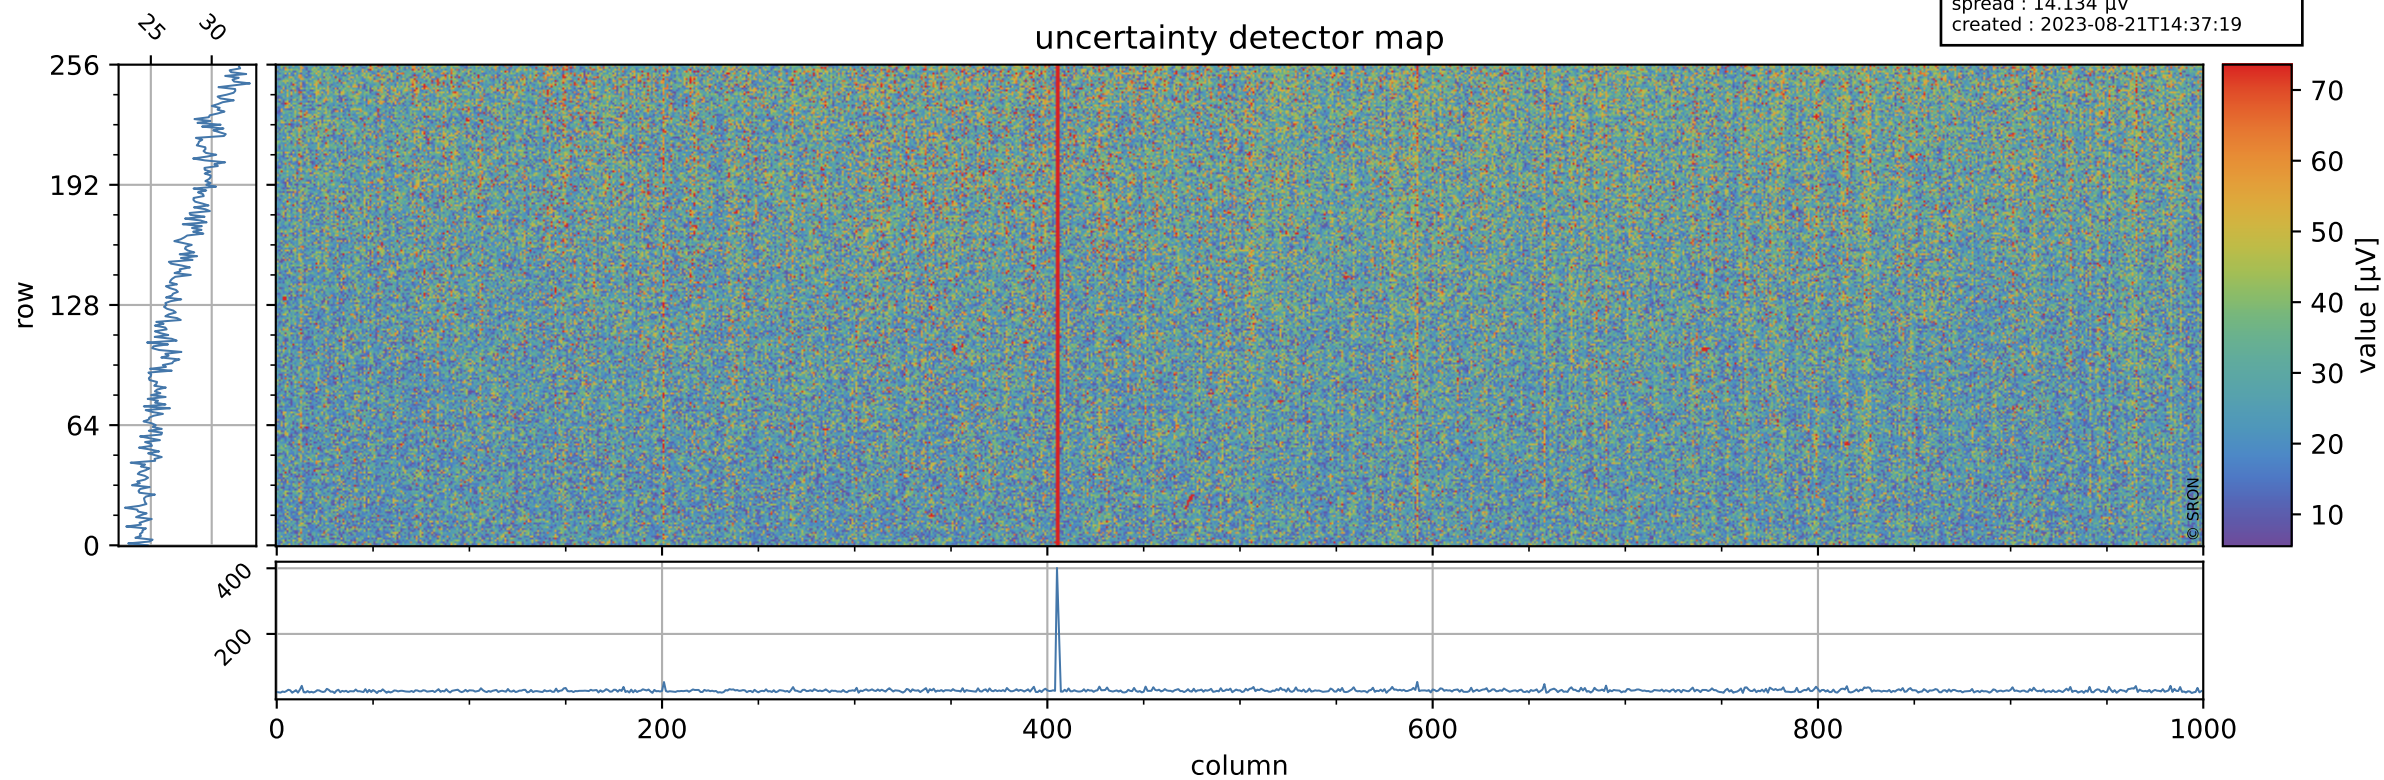

Tropomi SWIR offset (official)

orbits : 20 in [11872, 11917]
coverage : 2020-01-28 / 2020-01-31
median : 0.52595 V
spread : 0.035918 V
created : 2023-08-21T14:37:19

value detector map

Tropomi SWIR offset (official)

orbits : 20 in [11872, 11917]
coverage : 2020-01-28 / 2020-01-31
median : 27.539 μV
spread : 14.134 μV
created : 2023-08-21T14:37:19

Tropomi SWIR offset (official)

orbits : 20 in [11872, 11917]
coverage : 2020-01-28 / 2020-01-31
median : -0.068826 mV
spread : 0.36368 mV
created : 2023-08-21T14:37:20

value compared with SWIR offset CKD

Tropomi SWIR offset (official) ground-tracks of Sentinel-5P

orbits : 20 in [11872, 11917]
coverage : 2020-01-28 / 2020-01-31
created : 2023-08-21T14:37:20

Tropomi SWIR offset (official)

orbits : [2827, 11917]
coverage : 2018-04-30 / 2020-01-31
created : 2023-08-21T14:37:21

trend of detector median & temperatures