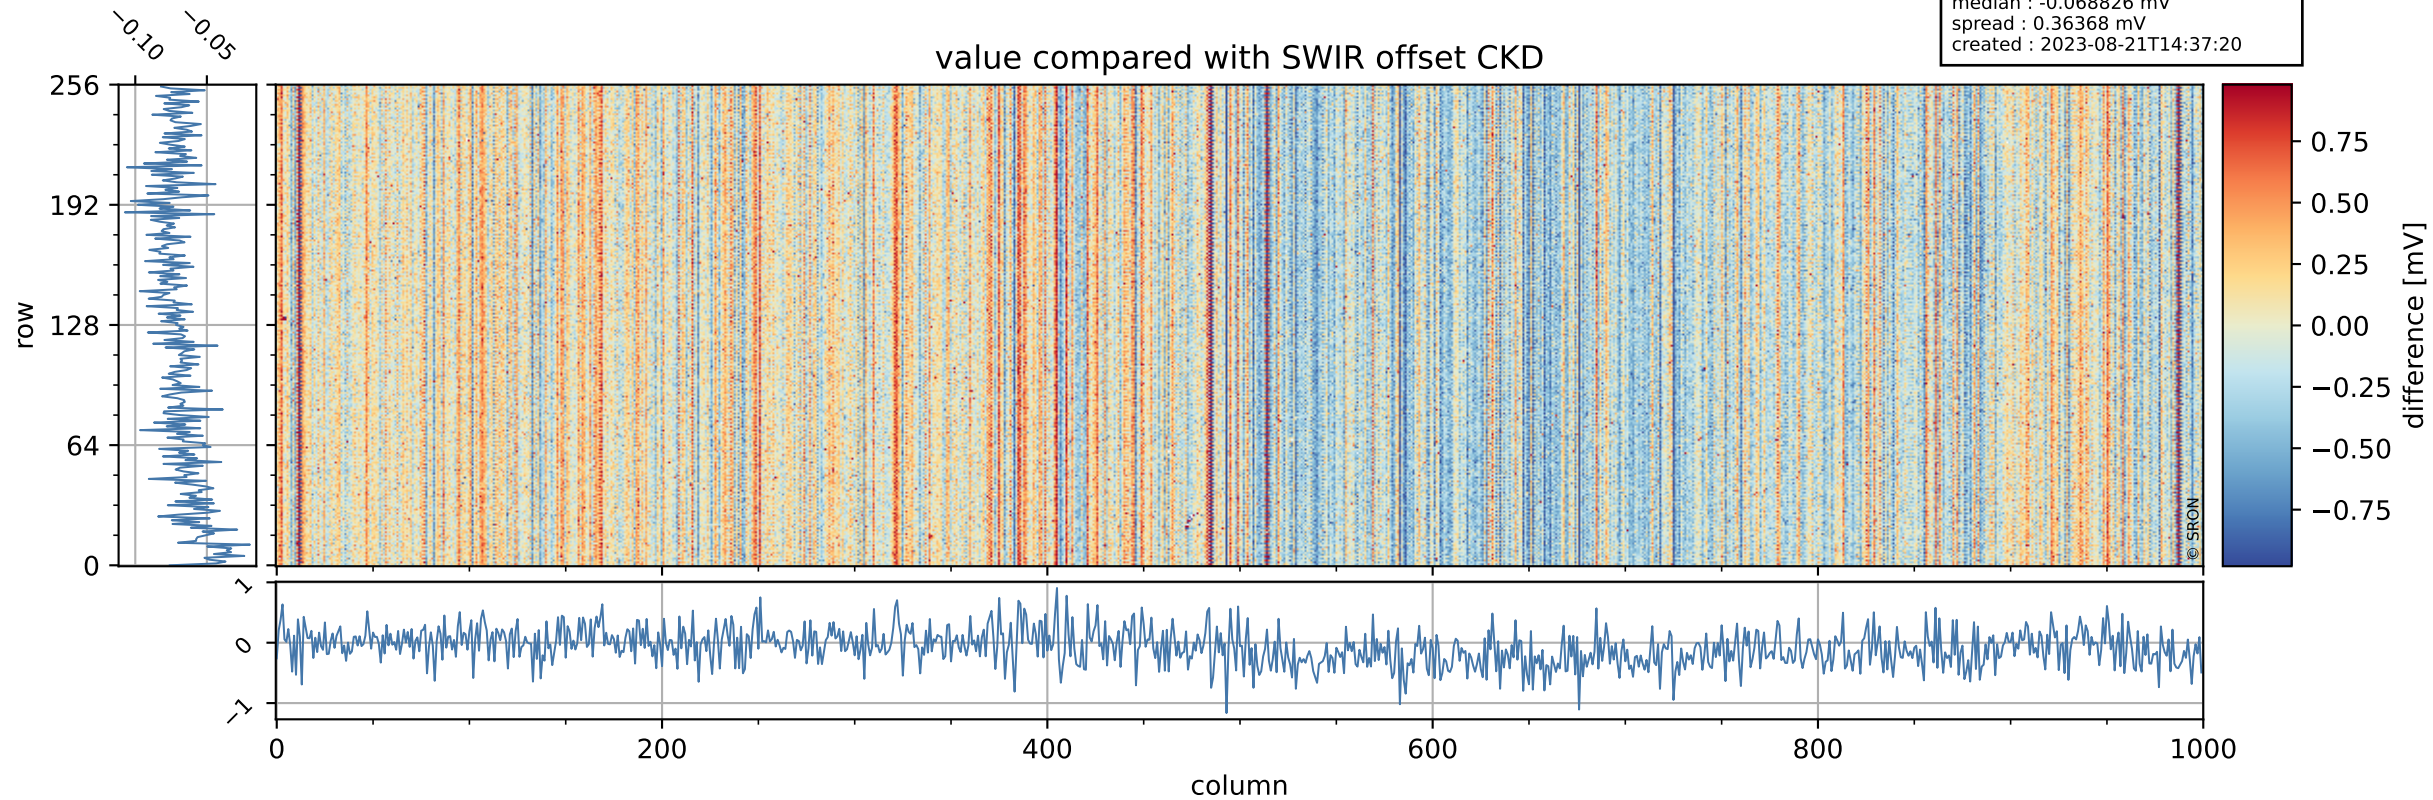

Tropomi SWIR offset (official)

orbits : 20 in [11872, 11917]
coverage : 2020-01-28 / 2020-01-31
median : 0.52595 V
spread : 0.035918 V
created : 2023-08-21T14:37:19

value detector map

Tropomi SWIR offset (official)

orbits : 20 in [11872, 11917]
coverage : 2020-01-28 / 2020-01-31
median : 27.539 μV
spread : 14.134 μV
created : 2023-08-21T14:37:19

Tropomi SWIR offset (official)

orbits : 20 in [11872, 11917]
coverage : 2020-01-28 / 2020-01-31
median : -0.068826 mV
spread : 0.36368 mV
created : 2023-08-21T14:37:20

value compared with SWIR offset CKD

Tropomi SWIR offset (official) ground-tracks of Sentinel-5P

orbits : 20 in [11872, 11917]
coverage : 2020-01-28 / 2020-01-31
created : 2023-08-21T14:37:20

Tropomi SWIR offset (official)

orbits : [2827, 11917]
coverage : 2018-04-30 / 2020-01-31
created : 2023-08-21T14:37:21

trend of detector median & temperatures