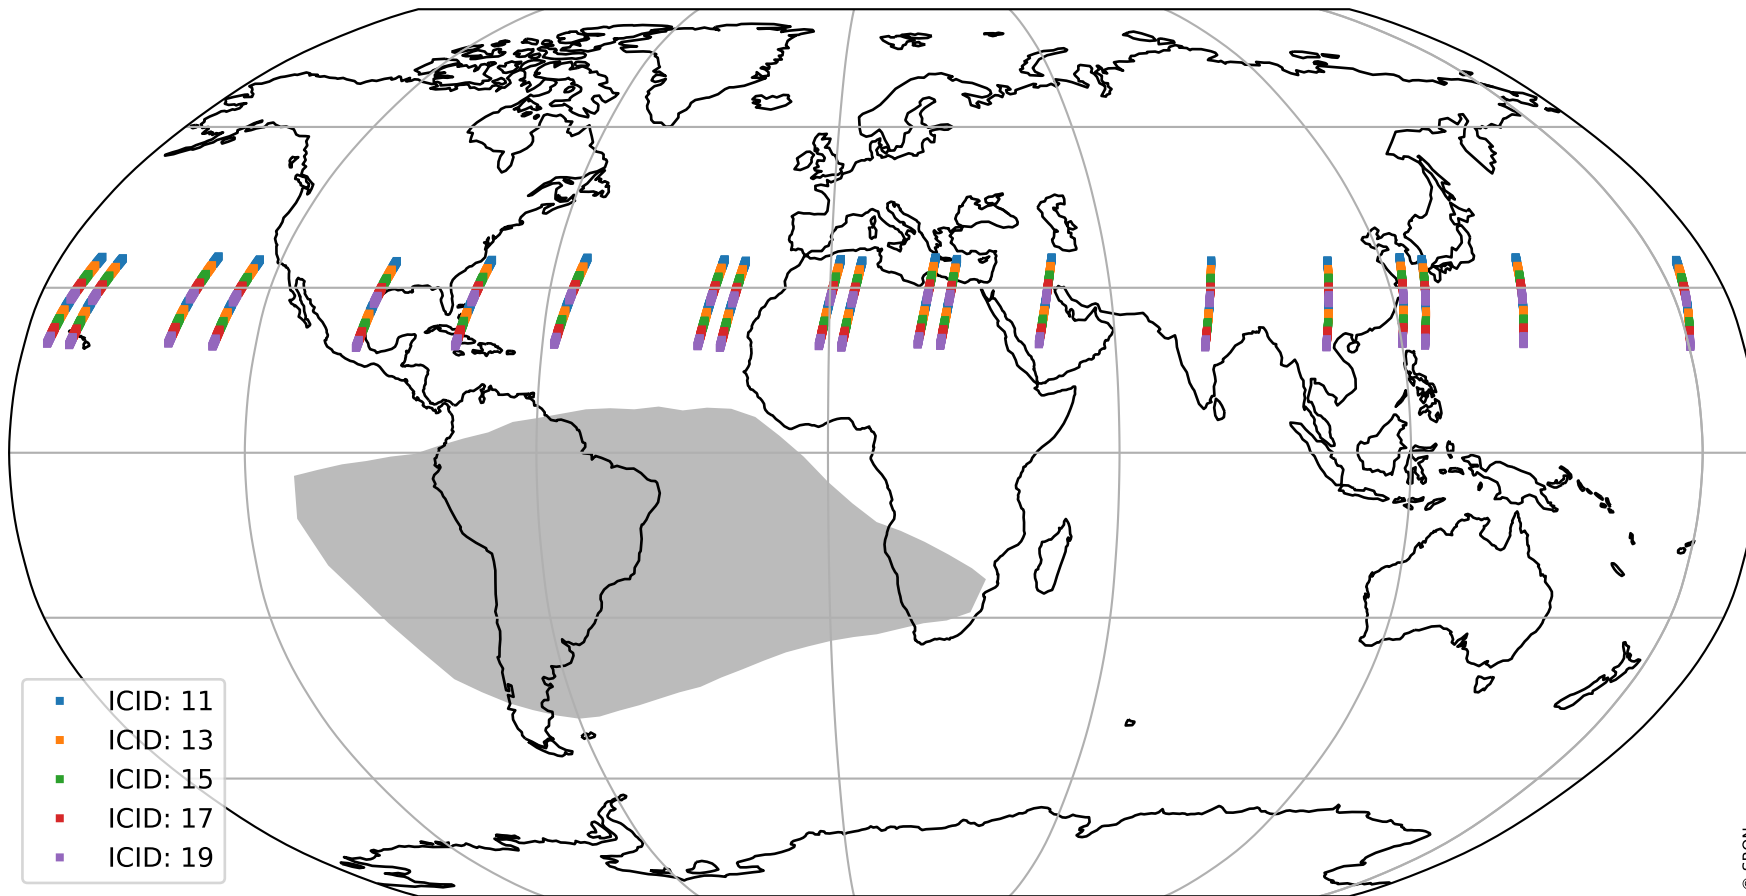

Tropomi SWIR offset (official)

orbits : 20 in [11872, 11917]
coverage : 2020-01-28 / 2020-01-31
median : 0.52595 V
spread : 0.035918 V
created : 2023-08-21T14:37:19

value detector map

Tropomi SWIR offset (official)

orbits : 20 in [11872, 11917]
coverage : 2020-01-28 / 2020-01-31
median : 27.539 μV
spread : 14.134 μV
created : 2023-08-21T14:37:19

Tropomi SWIR offset (official)

orbits : 20 in [11872, 11917]
coverage : 2020-01-28 / 2020-01-31
median : -0.068826 mV
spread : 0.36368 mV
created : 2023-08-21T14:37:20

value compared with SWIR offset CKD

Tropomi SWIR offset (official) ground-tracks of Sentinel-5P

orbits : 20 in [11872, 11917]
coverage : 2020-01-28 / 2020-01-31
created : 2023-08-21T14:37:20

Tropomi SWIR offset (official)

orbits : [2827, 11917]
coverage : 2018-04-30 / 2020-01-31
created : 2023-08-21T14:37:21

trend of detector median & temperatures