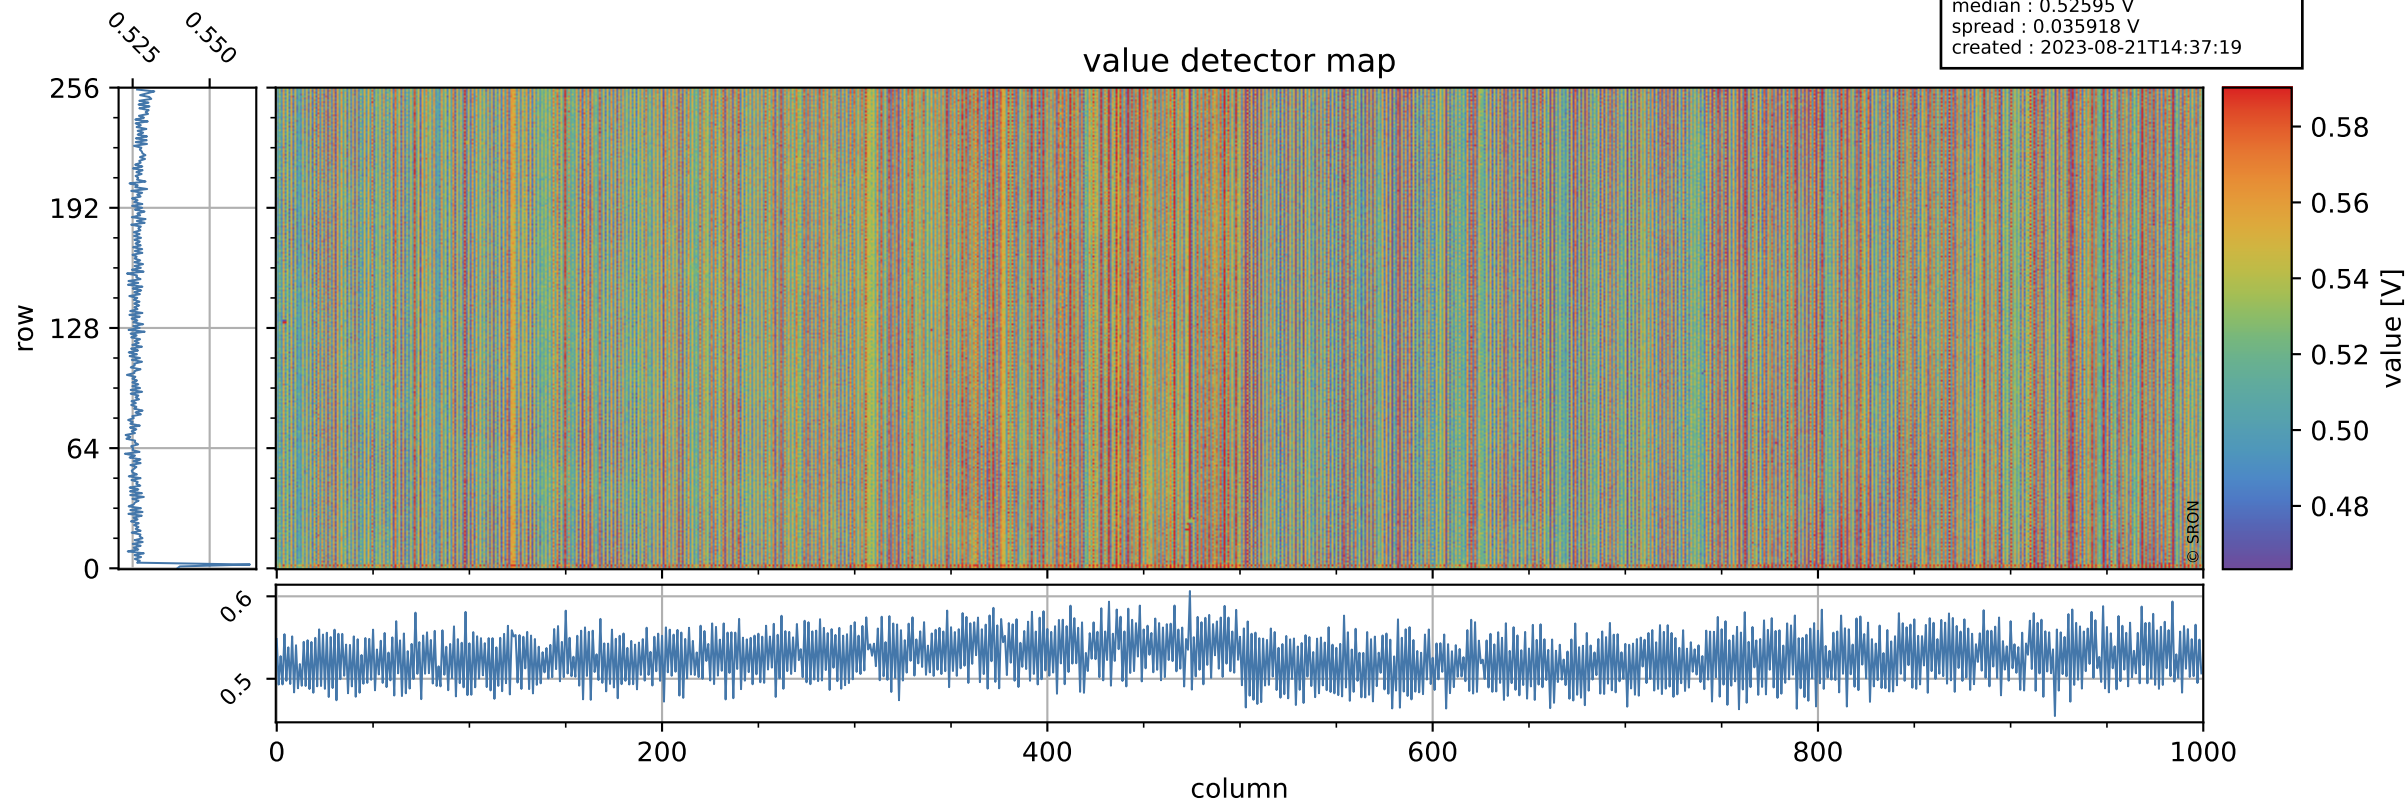

Tropomi SWIR offset (official)

orbits : 20 in [11872, 11917]
coverage : 2020-01-28 / 2020-01-31
median : 0.52595 V
spread : 0.035918 V
created : 2023-08-21T14:37:19

value detector map

Tropomi SWIR offset (official)

orbits : 20 in [11872, 11917]
coverage : 2020-01-28 / 2020-01-31
median : 27.539 μV
spread : 14.134 μV
created : 2023-08-21T14:37:19

Tropomi SWIR offset (official)

orbits : 20 in [11872, 11917]
coverage : 2020-01-28 / 2020-01-31
median : -0.068826 mV
spread : 0.36368 mV
created : 2023-08-21T14:37:20

value compared with SWIR offset CKD

Tropomi SWIR offset (official) ground-tracks of Sentinel-5P

orbits : 20 in [11872, 11917]
coverage : 2020-01-28 / 2020-01-31
created : 2023-08-21T14:37:20

Tropomi SWIR offset (official)

orbits : [2827, 11917]
coverage : 2018-04-30 / 2020-01-31
created : 2023-08-21T14:37:21

trend of detector median & temperatures