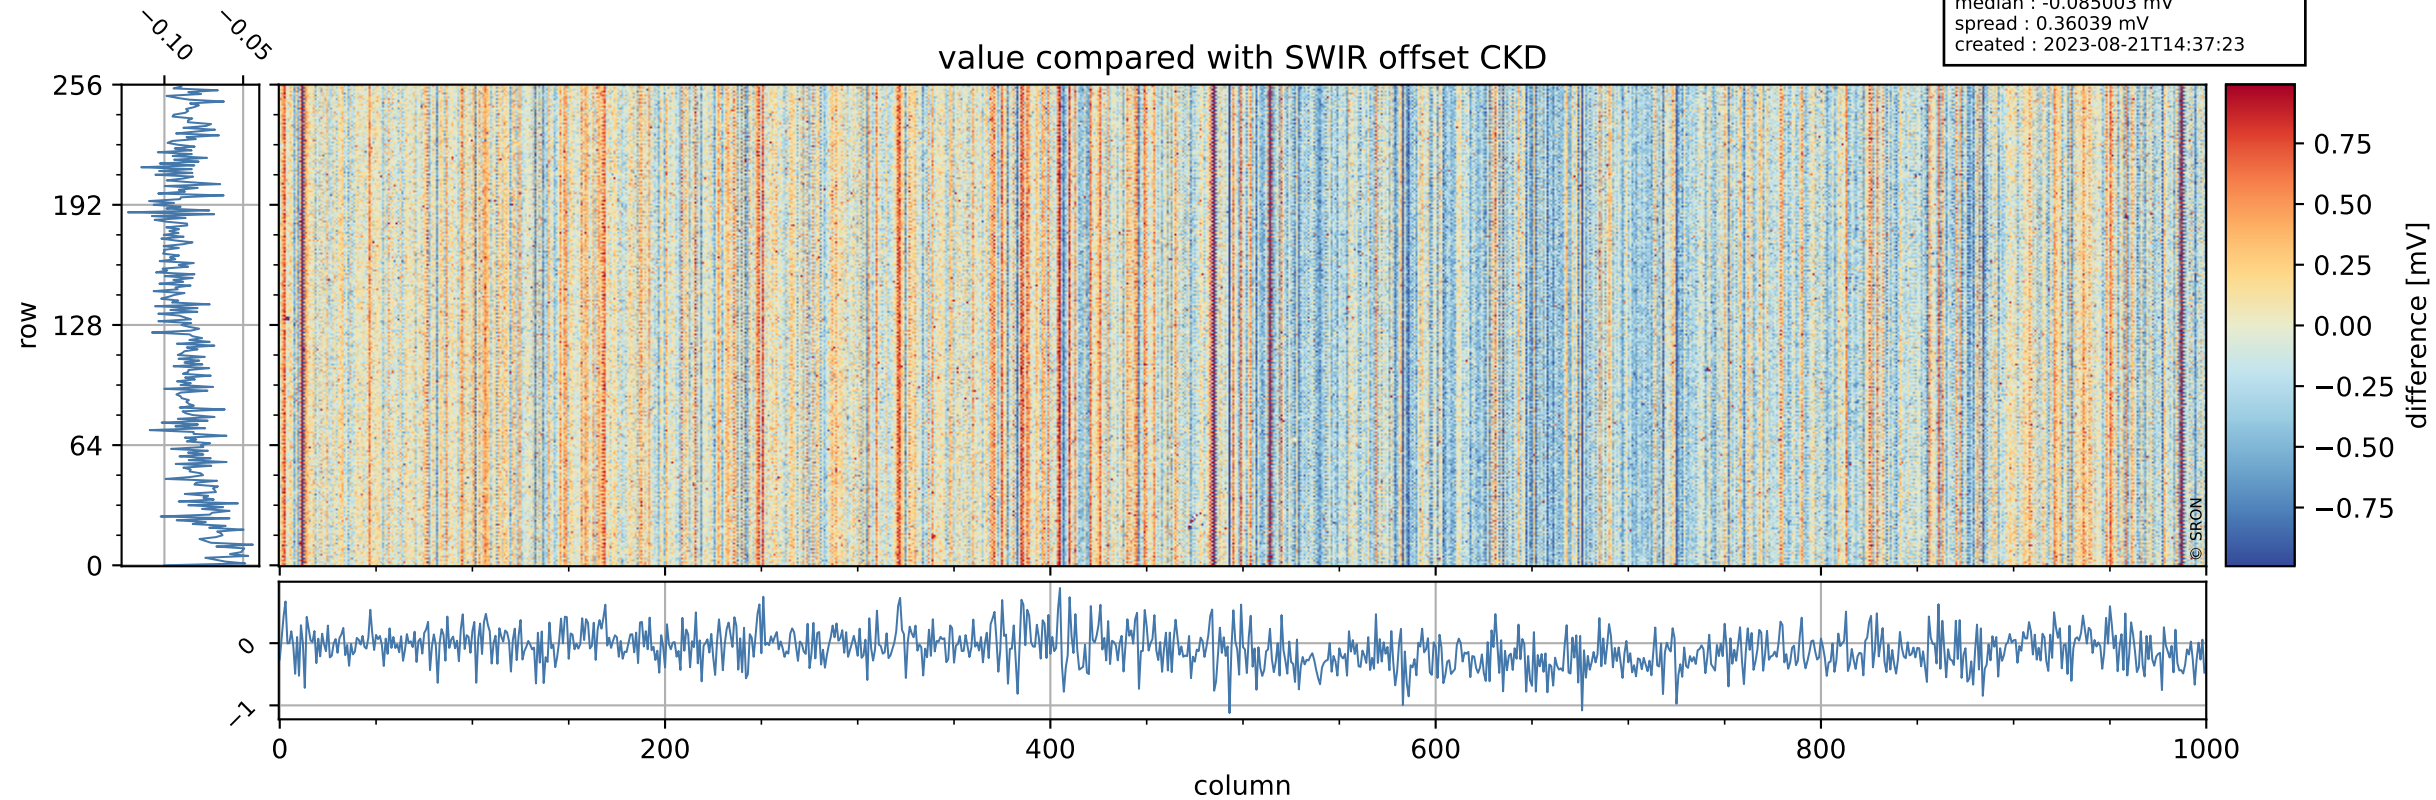

## value detector map

# Tropomi SWIR offset (official)

orbits : 19 in [11887, 11932]  
coverage : 2020-01-29 / 2020-02-01  
median : 27.964  $\mu\text{V}$   
spread : 14.217  $\mu\text{V}$   
created : 2023-08-21T14:37:22

# Tropomi SWIR offset (official)

orbits : 19 in [11887, 11932]  
coverage : 2020-01-29 / 2020-02-01  
median : -0.085003 mV  
spread : 0.36039 mV  
created : 2023-08-21T14:37:23

value compared with SWIR offset CKD

# Tropomi SWIR offset (official) ground-tracks of Sentinel-5P

orbits : 19 in [11887, 11932]  
coverage : 2020-01-29 / 2020-02-01  
created : 2023-08-21T14:37:23