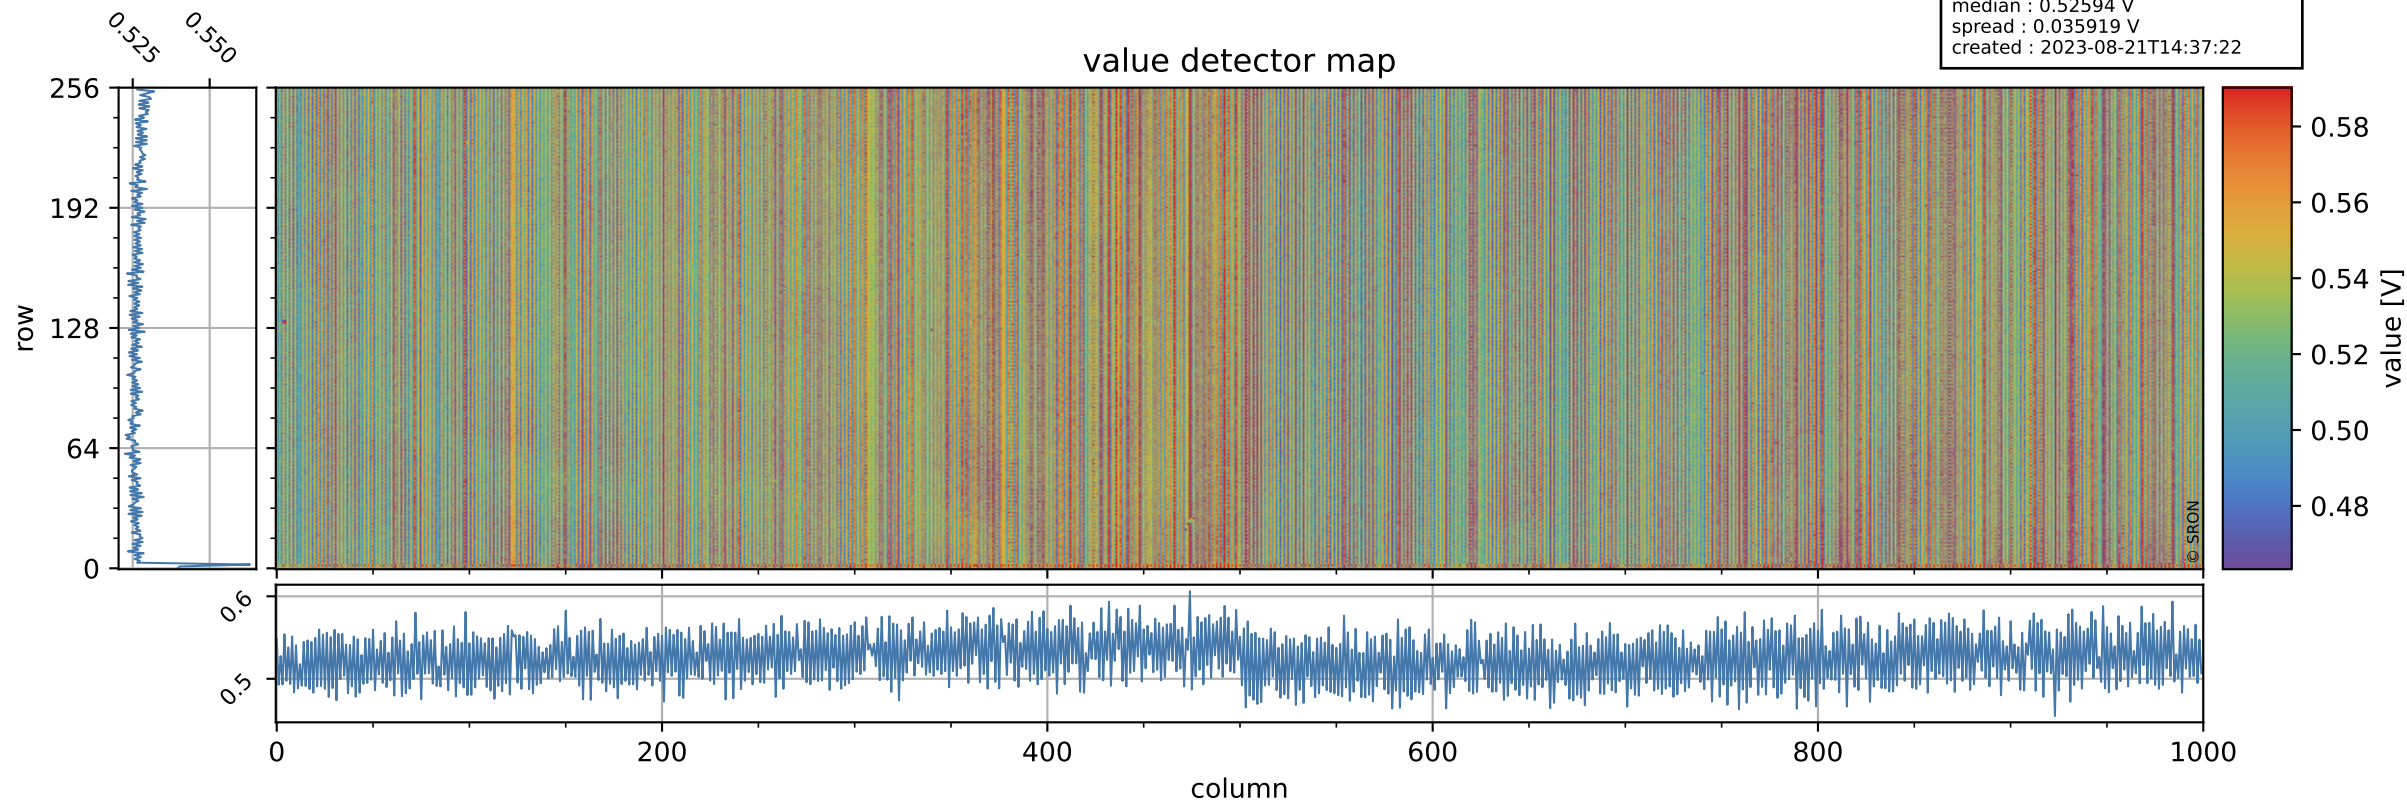

# Tropomi SWIR offset (official)

orbits : 19 in [11887, 11932]  
coverage : 2020-01-29 / 2020-02-01  
median : 0.52594 V  
spread : 0.035919 V  
created : 2023-08-21T14:37:22

## value detector map

# Tropomi SWIR offset (official)

orbits : 19 in [11887, 11932]  
coverage : 2020-01-29 / 2020-02-01  
median : 27.964  $\mu\text{V}$   
spread : 14.217  $\mu\text{V}$   
created : 2023-08-21T14:37:22

# Tropomi SWIR offset (official) ground-tracks of Sentinel-5P

orbits : 19 in [11887, 11932]  
coverage : 2020-01-29 / 2020-02-01  
created : 2023-08-21T14:37:23