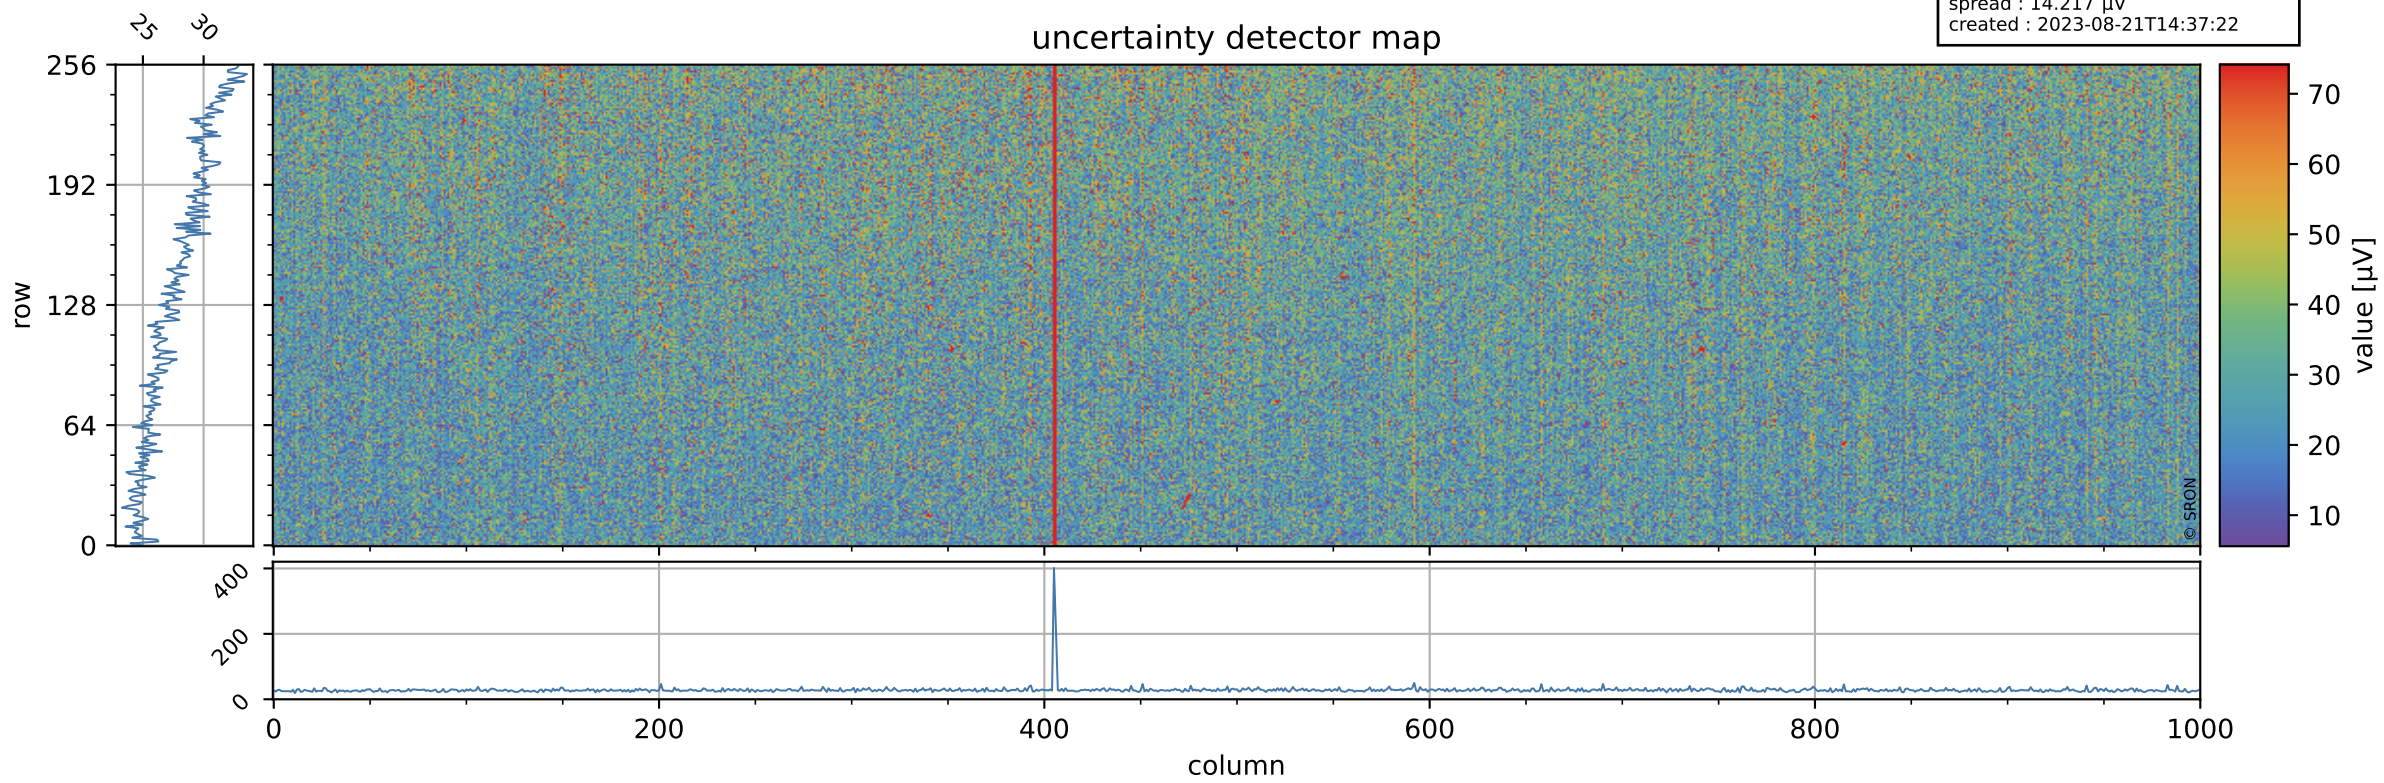

# Tropomi SWIR offset (official)

orbits : 19 in [11887, 11932]  
coverage : 2020-01-29 / 2020-02-01  
median : 0.52594 V  
spread : 0.035919 V  
created : 2023-08-21T14:37:22

## value detector map

# Tropomi SWIR offset (official)

orbits : 19 in [11887, 11932]  
coverage : 2020-01-29 / 2020-02-01  
median : 27.964  $\mu\text{V}$   
spread : 14.217  $\mu\text{V}$   
created : 2023-08-21T14:37:22

# Tropomi SWIR offset (official) ground-tracks of Sentinel-5P

orbits : 19 in [11887, 11932]  
coverage : 2020-01-29 / 2020-02-01  
created : 2023-08-21T14:37:23