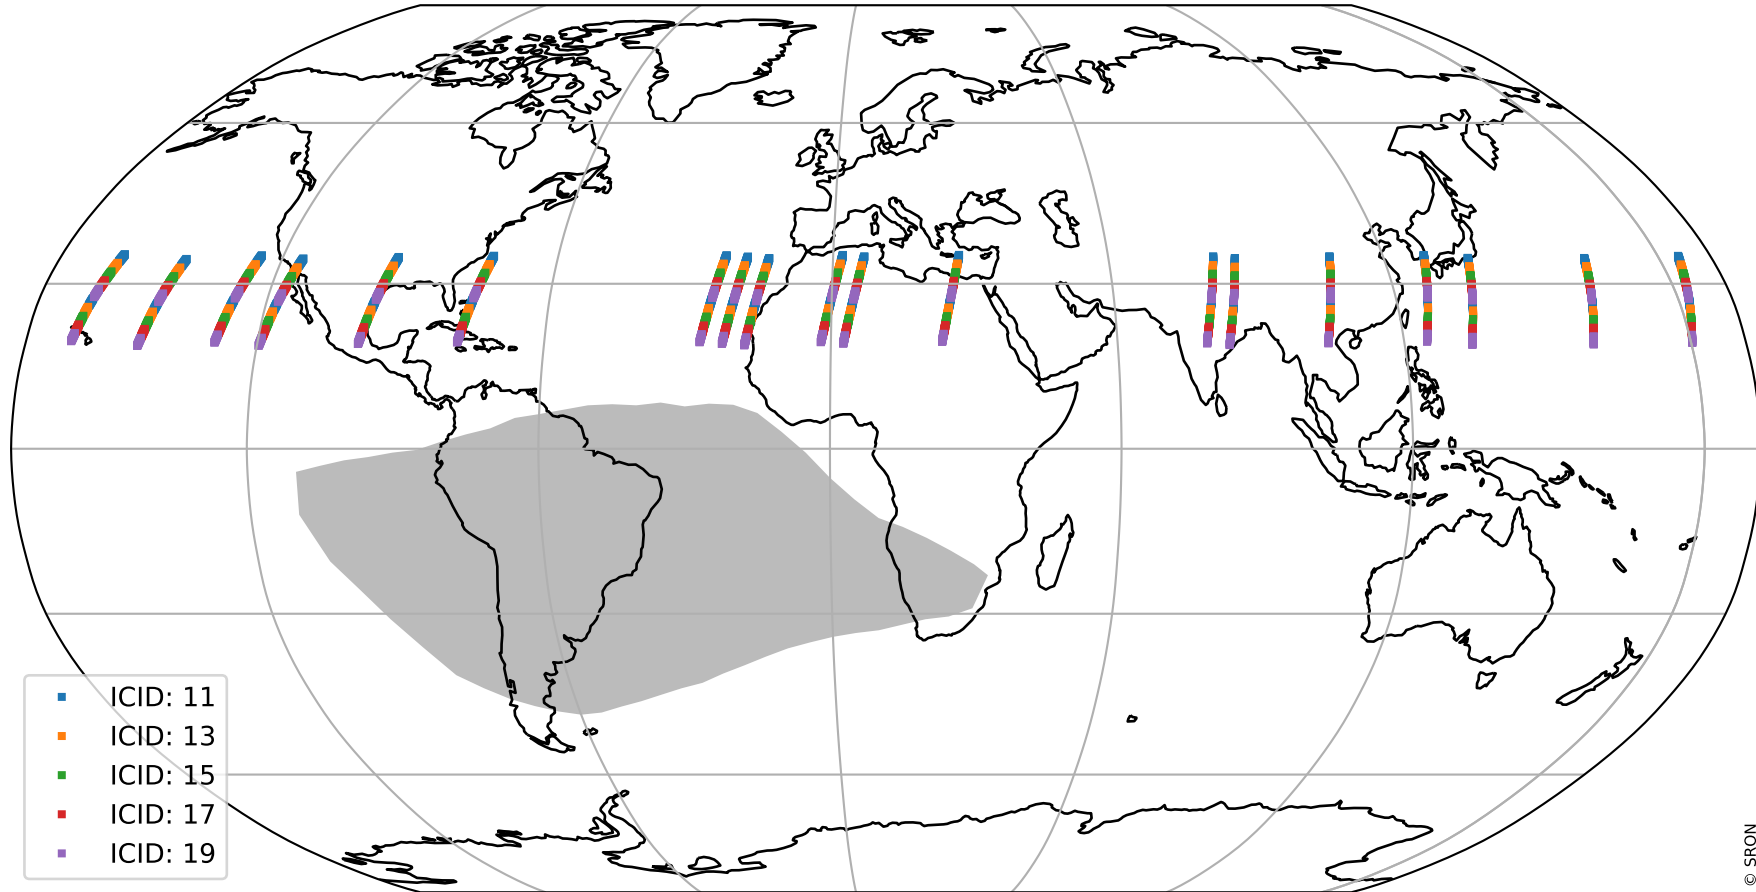

# Tropomi SWIR offset (official)

orbits : 19 in [11887, 11932]  
coverage : 2020-01-29 / 2020-02-01  
median : 27.964  $\mu\text{V}$   
spread : 14.217  $\mu\text{V}$   
created : 2023-08-21T14:37:22

# Tropomi SWIR offset (official)

orbits : 19 in [11887, 11932]  
coverage : 2020-01-29 / 2020-02-01  
median : -0.085003 mV  
spread : 0.36039 mV  
created : 2023-08-21T14:37:23

value compared with SWIR offset CKD

# Tropomi SWIR offset (official) ground-tracks of Sentinel-5P

orbits : 19 in [11887, 11932]  
coverage : 2020-01-29 / 2020-02-01  
created : 2023-08-21T14:37:23

# Tropomi SWIR offset (official)

orbits : [2827, 11932]  
coverage : 2018-04-30 / 2020-02-01  
created : 2023-08-21T14:37:24