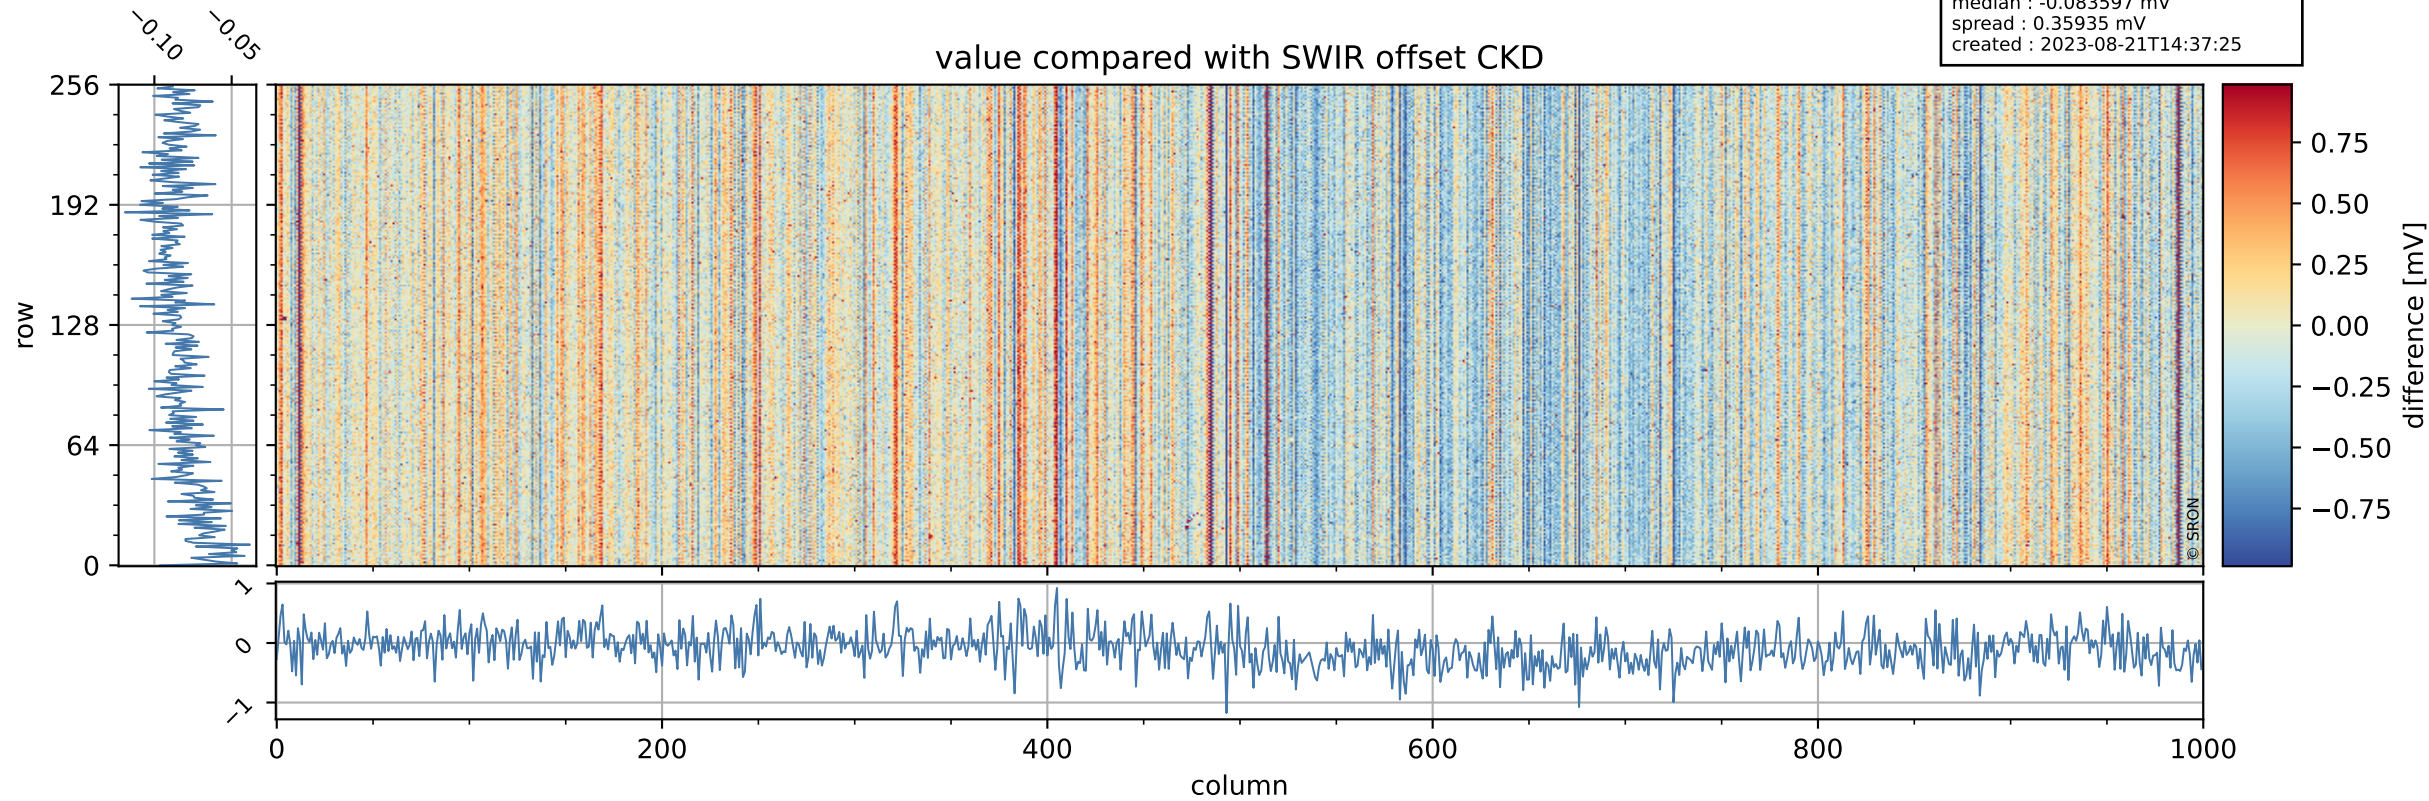

## value detector map

# Tropomi SWIR offset (official)

orbits : 20 in [11902, 11947]  
coverage : 2020-01-30 / 2020-02-02  
median : 28.258  $\mu\text{V}$   
spread : 14.38  $\mu\text{V}$   
created : 2023-08-21T14:37:25

# Tropomi SWIR offset (official)

orbits : 20 in [11902, 11947]  
coverage : 2020-01-30 / 2020-02-02  
median : -0.083597 mV  
spread : 0.35935 mV  
created : 2023-08-21T14:37:25

value compared with SWIR offset CKD

# Tropomi SWIR offset (official) ground-tracks of Sentinel-5P

orbits : 20 in [11902, 11947]  
coverage : 2020-01-30 / 2020-02-02  
created : 2023-08-21T14:37:26