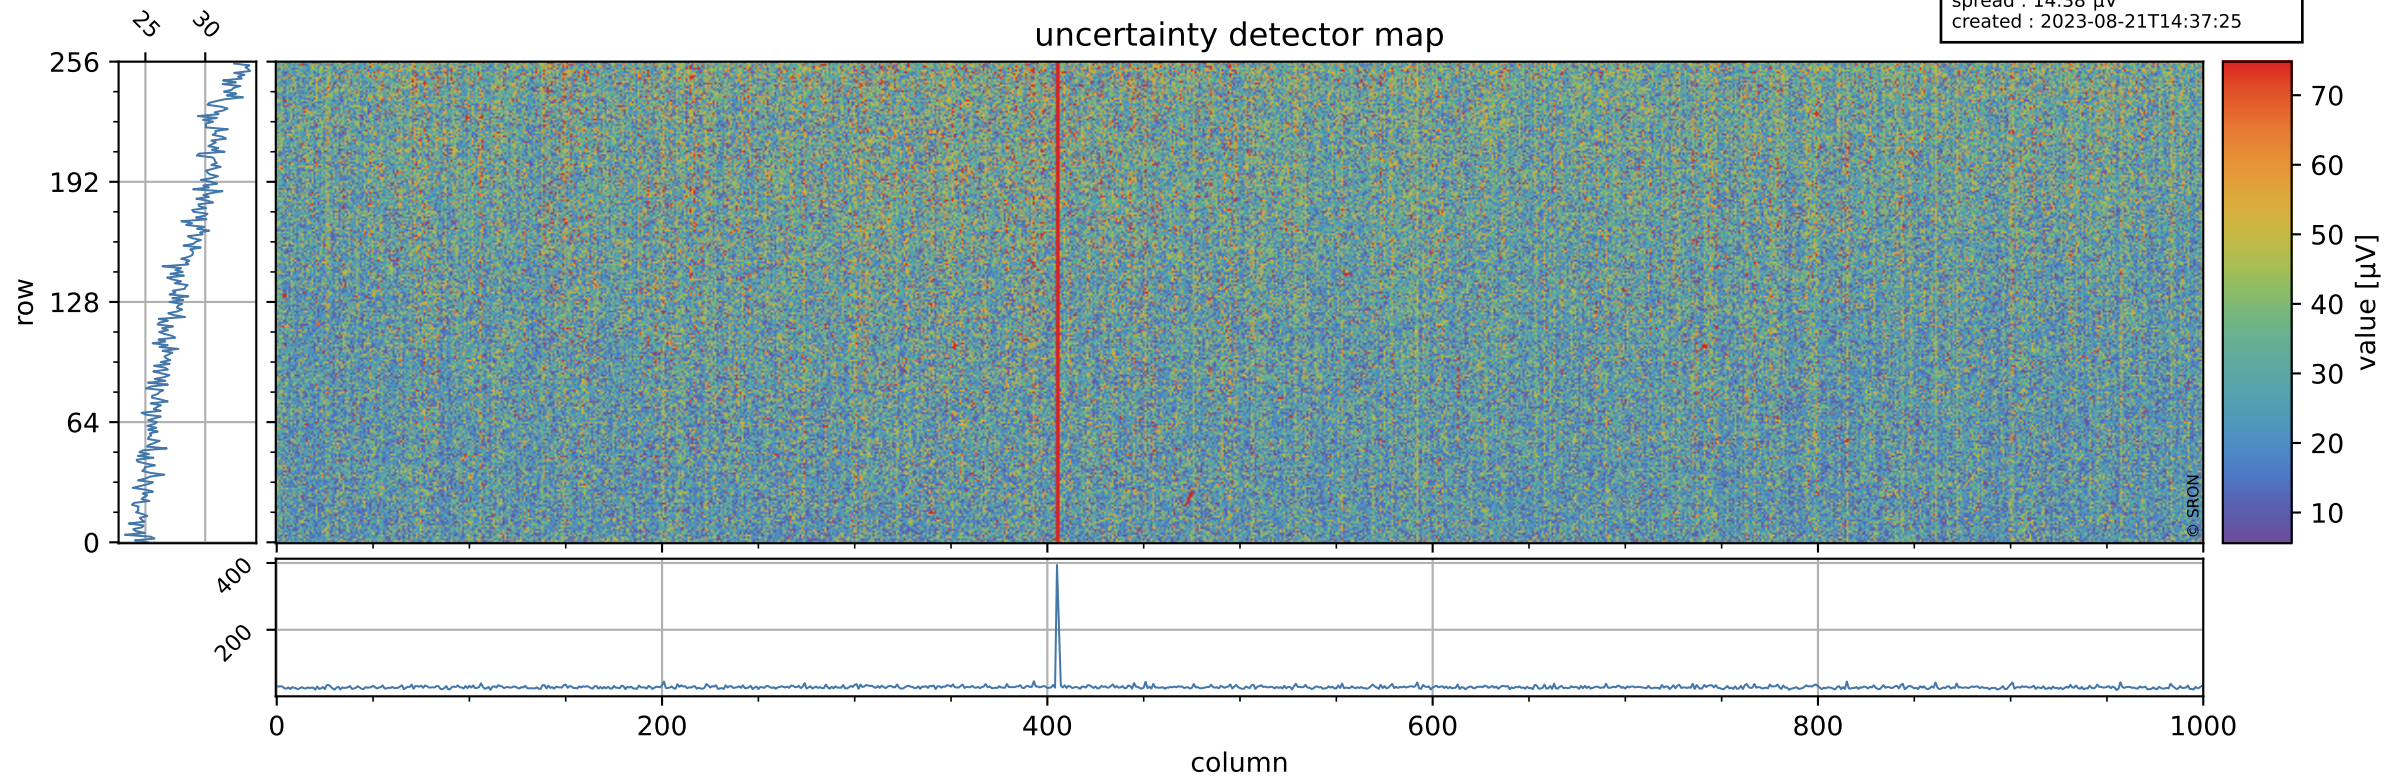

# Tropomi SWIR offset (official)

orbits : 20 in [11902, 11947]  
coverage : 2020-01-30 / 2020-02-02  
median : 0.52594 V  
spread : 0.035918 V  
created : 2023-08-21T14:37:25

## value detector map

# Tropomi SWIR offset (official)

orbits : 20 in [11902, 11947]  
coverage : 2020-01-30 / 2020-02-02  
median : 28.258  $\mu\text{V}$   
spread : 14.38  $\mu\text{V}$   
created : 2023-08-21T14:37:25

# Tropomi SWIR offset (official) ground-tracks of Sentinel-5P

orbits : 20 in [11902, 11947]  
coverage : 2020-01-30 / 2020-02-02  
created : 2023-08-21T14:37:26