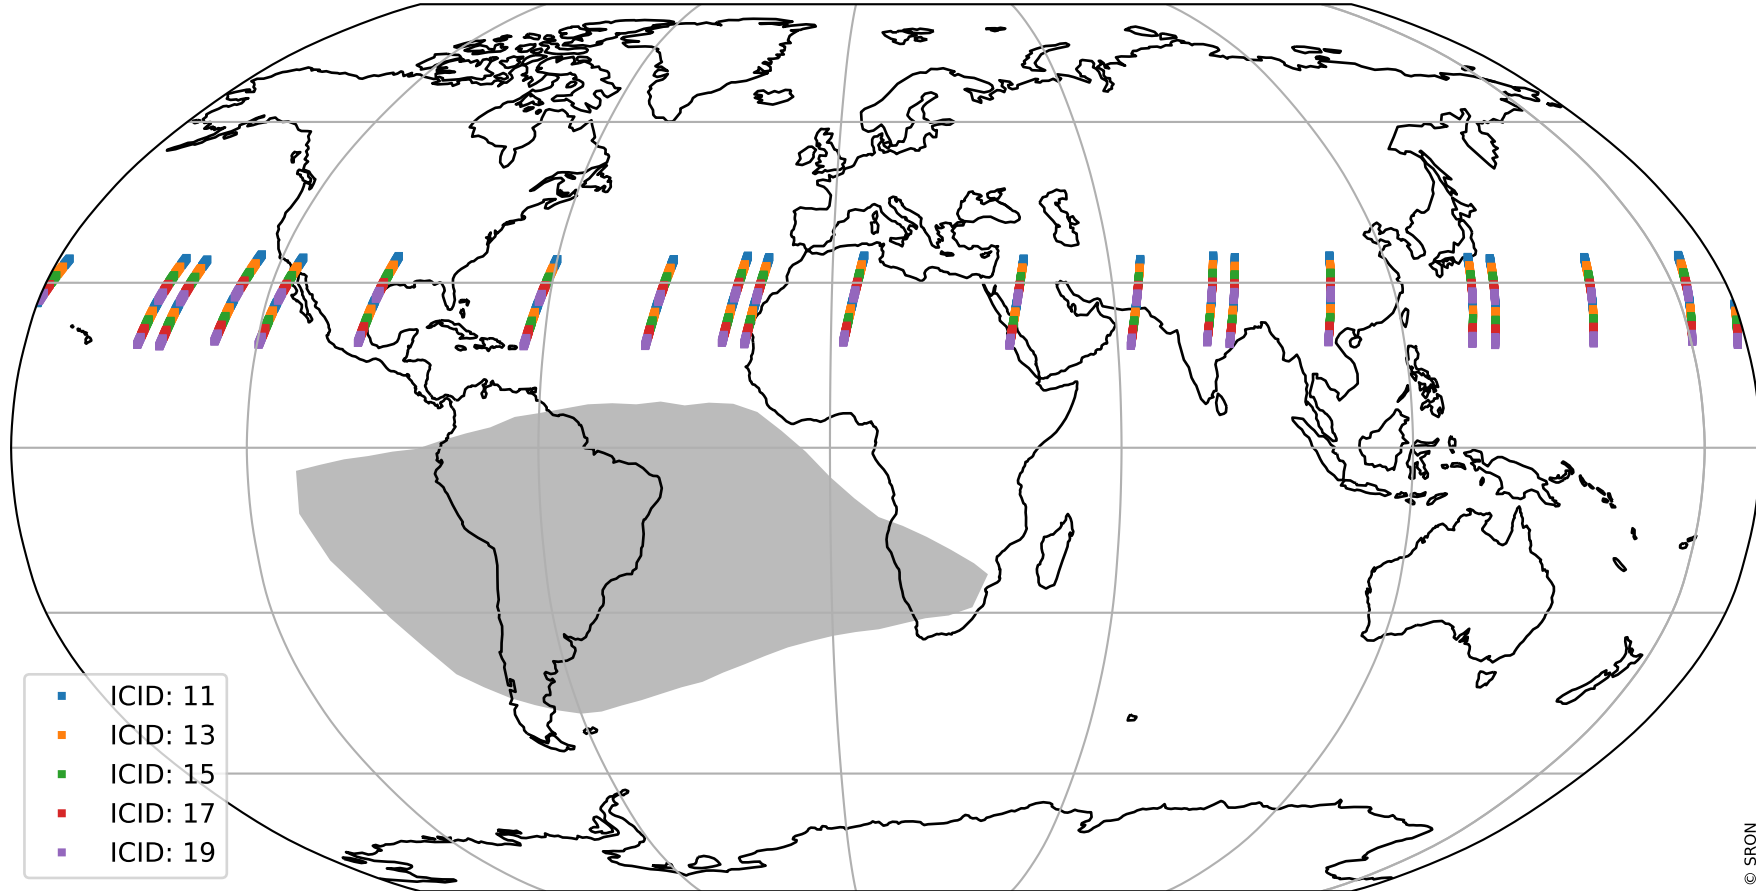

# Tropomi SWIR offset (official)

orbits : 20 in [11902, 11947]  
coverage : 2020-01-30 / 2020-02-02  
median : 28.258  $\mu\text{V}$   
spread : 14.38  $\mu\text{V}$   
created : 2023-08-21T14:37:25

# Tropomi SWIR offset (official)

orbits : 20 in [11902, 11947]  
coverage : 2020-01-30 / 2020-02-02  
median : -0.083597 mV  
spread : 0.35935 mV  
created : 2023-08-21T14:37:25

value compared with SWIR offset CKD

# Tropomi SWIR offset (official) ground-tracks of Sentinel-5P

orbits : 20 in [11902, 11947]  
coverage : 2020-01-30 / 2020-02-02  
created : 2023-08-21T14:37:26

# Tropomi SWIR offset (official)

orbits : [2827, 11947]  
coverage : 2018-04-30 / 2020-02-02  
created : 2023-08-21T14:37:26