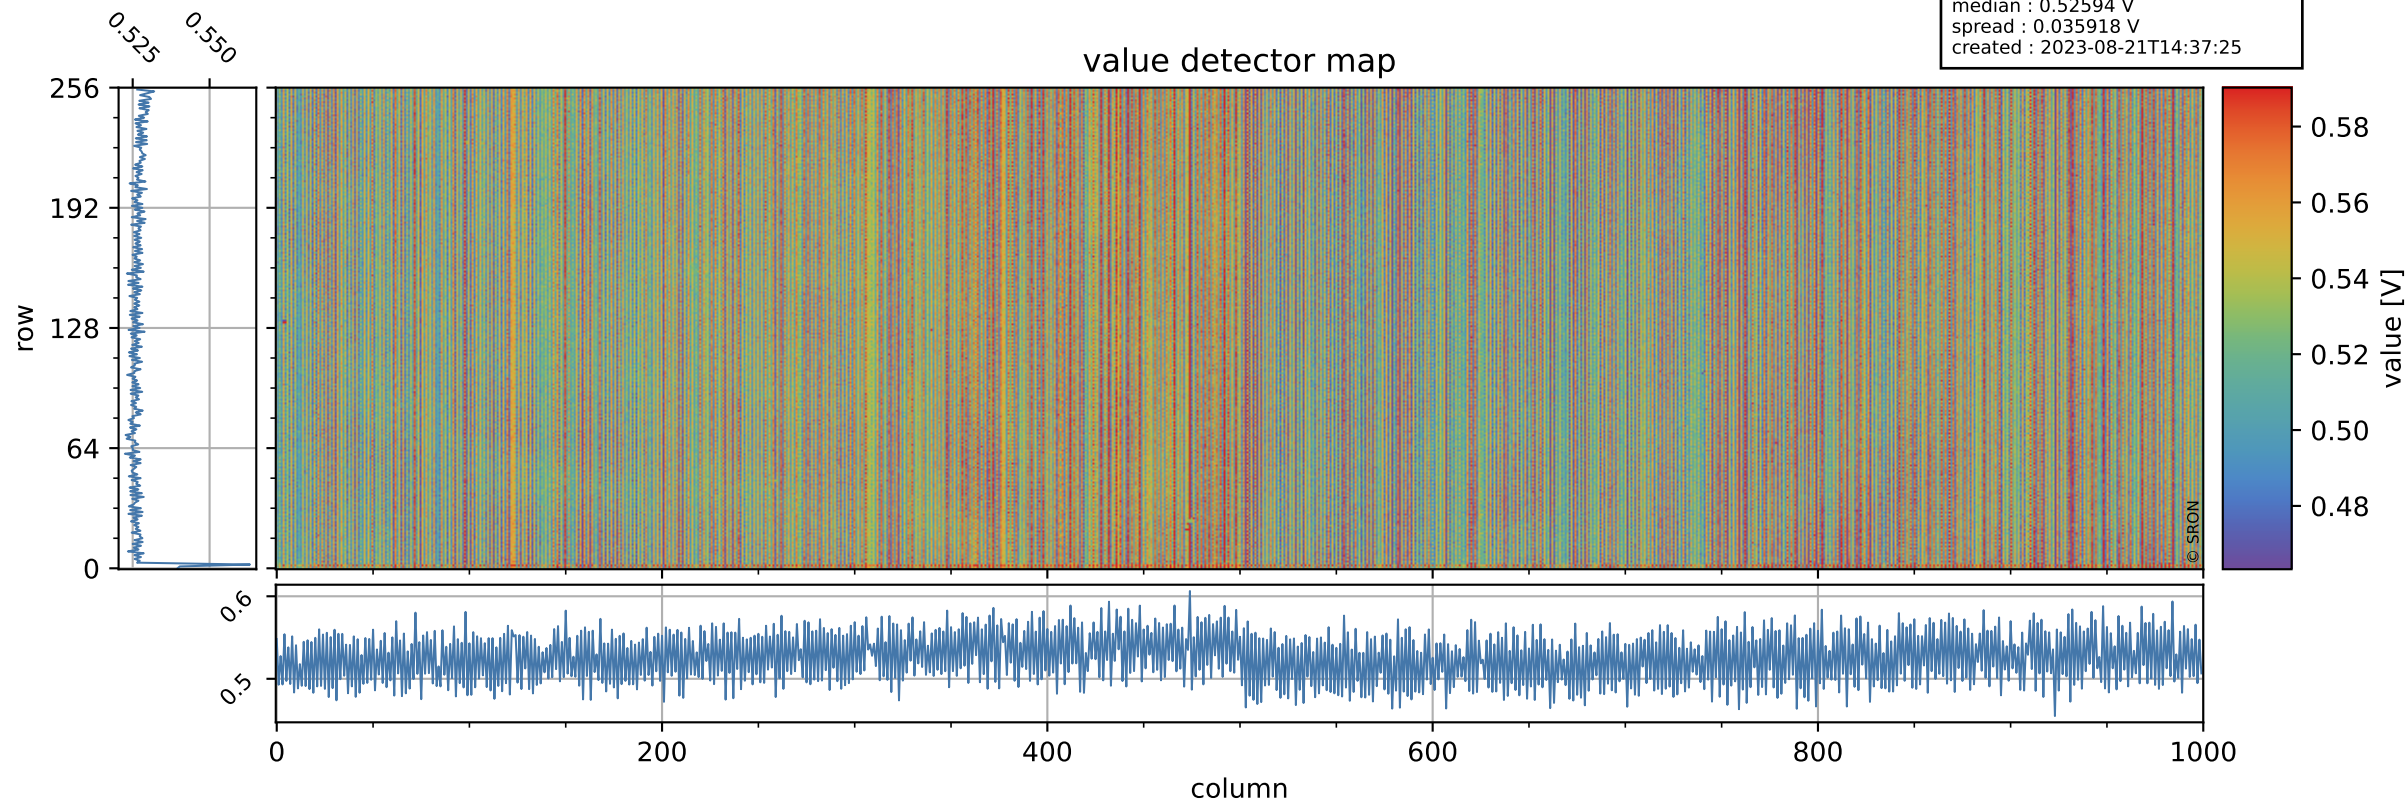

# Tropomi SWIR offset (official)

orbits : 20 in [11902, 11947]  
coverage : 2020-01-30 / 2020-02-02  
median : 0.52594 V  
spread : 0.035918 V  
created : 2023-08-21T14:37:25

## value detector map

# Tropomi SWIR offset (official)

orbits : 20 in [11902, 11947]  
coverage : 2020-01-30 / 2020-02-02  
median : 28.258  $\mu\text{V}$   
spread : 14.38  $\mu\text{V}$   
created : 2023-08-21T14:37:25

# Tropomi SWIR offset (official) ground-tracks of Sentinel-5P

orbits : 20 in [11902, 11947]  
coverage : 2020-01-30 / 2020-02-02  
created : 2023-08-21T14:37:26