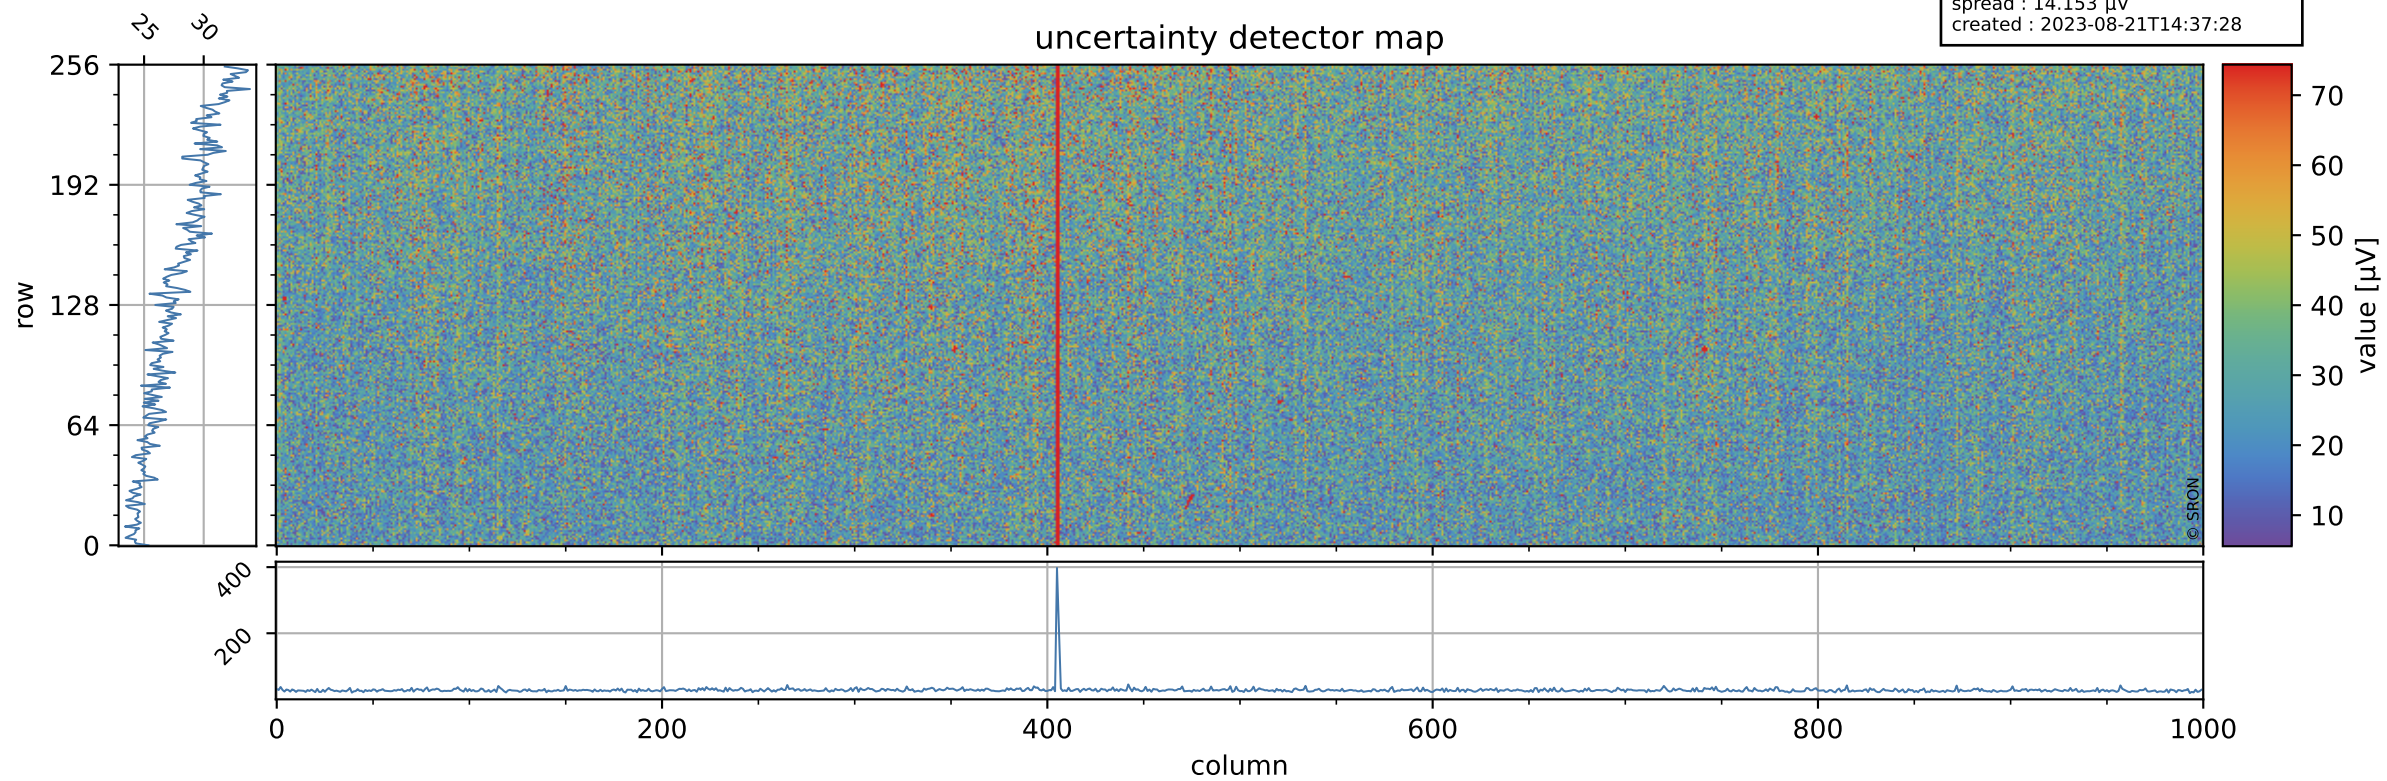

# Tropomi SWIR offset (official)

orbits : 19 in [11917, 11962]  
coverage : 2020-01-31 / 2020-02-03  
median : 0.52595 V  
spread : 0.035918 V  
created : 2023-08-21T14:37:27

## value detector map

# Tropomi SWIR offset (official)

orbits : 19 in [11917, 11962]  
coverage : 2020-01-31 / 2020-02-03  
median : 27.935  $\mu\text{V}$   
spread : 14.153  $\mu\text{V}$   
created : 2023-08-21T14:37:28

# Tropomi SWIR offset (official) ground-tracks of Sentinel-5P

orbits : 19 in [11917, 11962]  
coverage : 2020-01-31 / 2020-02-03  
created : 2023-08-21T14:37:29