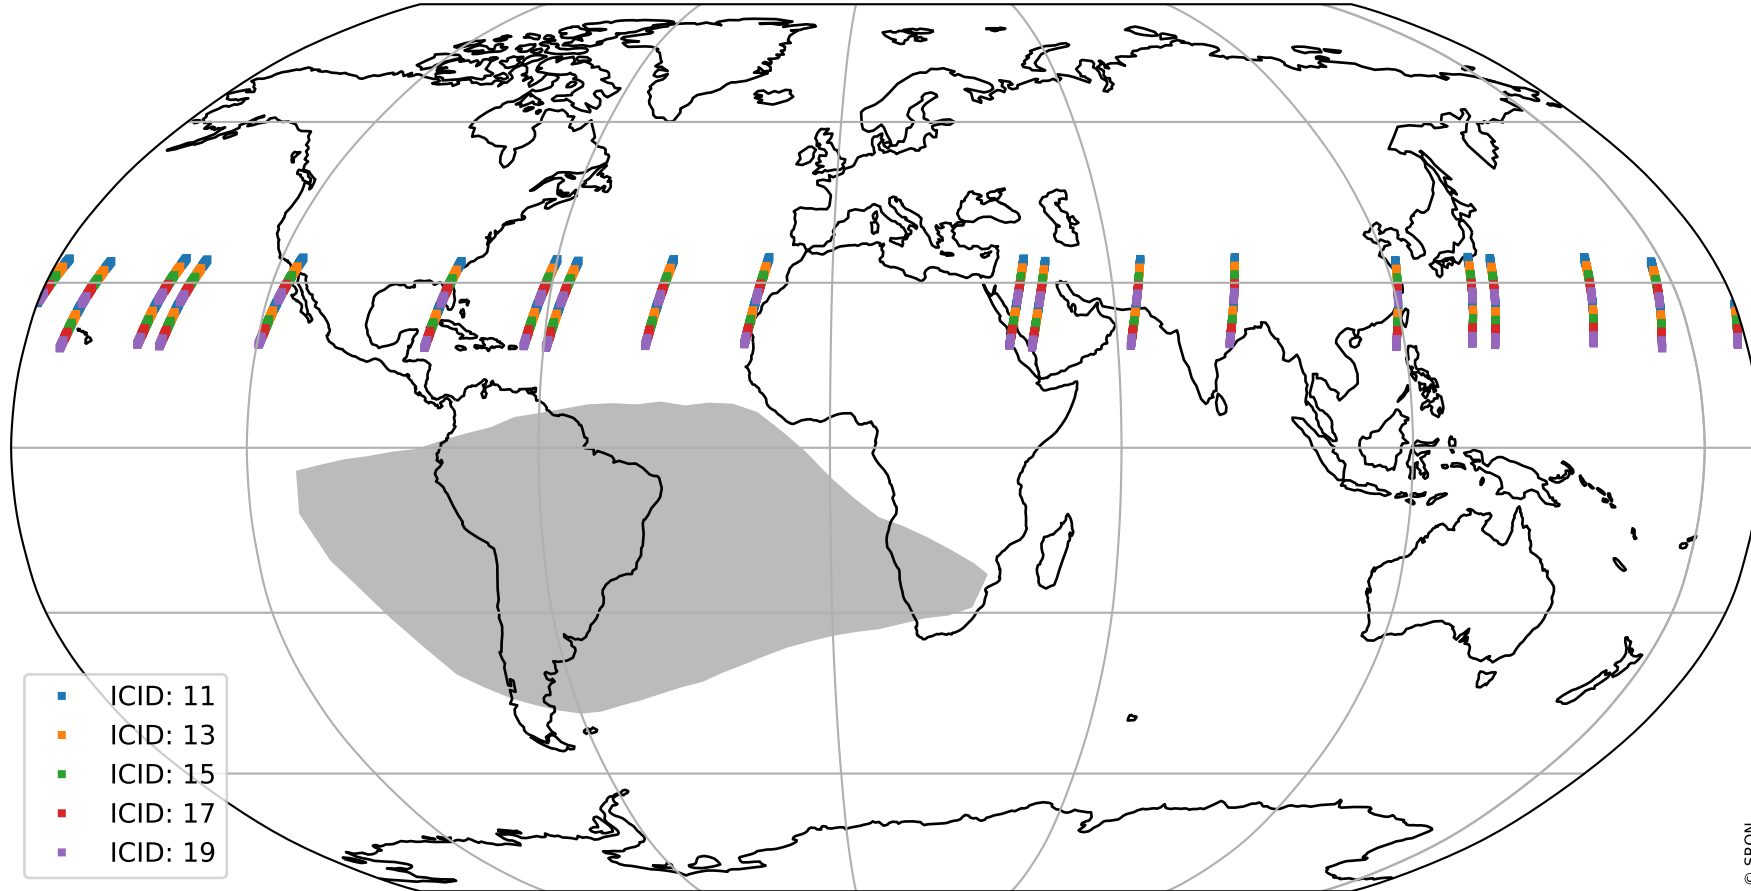

# Tropomi SWIR offset (official)

orbits : 19 in [11917, 11962]  
coverage : 2020-01-31 / 2020-02-03  
median : 27.935  $\mu\text{V}$   
spread : 14.153  $\mu\text{V}$   
created : 2023-08-21T14:37:28

# Tropomi SWIR offset (official)

orbits : 19 in [11917, 11962]  
coverage : 2020-01-31 / 2020-02-03  
median : -0.073256 mV  
spread : 0.35852 mV  
created : 2023-08-21T14:37:28

value compared with SWIR offset CKD

# Tropomi SWIR offset (official) ground-tracks of Sentinel-5P

orbits : 19 in [11917, 11962]  
coverage : 2020-01-31 / 2020-02-03  
created : 2023-08-21T14:37:29

# Tropomi SWIR offset (official)

orbits : [2827, 11962]  
coverage : 2018-04-30 / 2020-02-03  
created : 2023-08-21T14:37:29