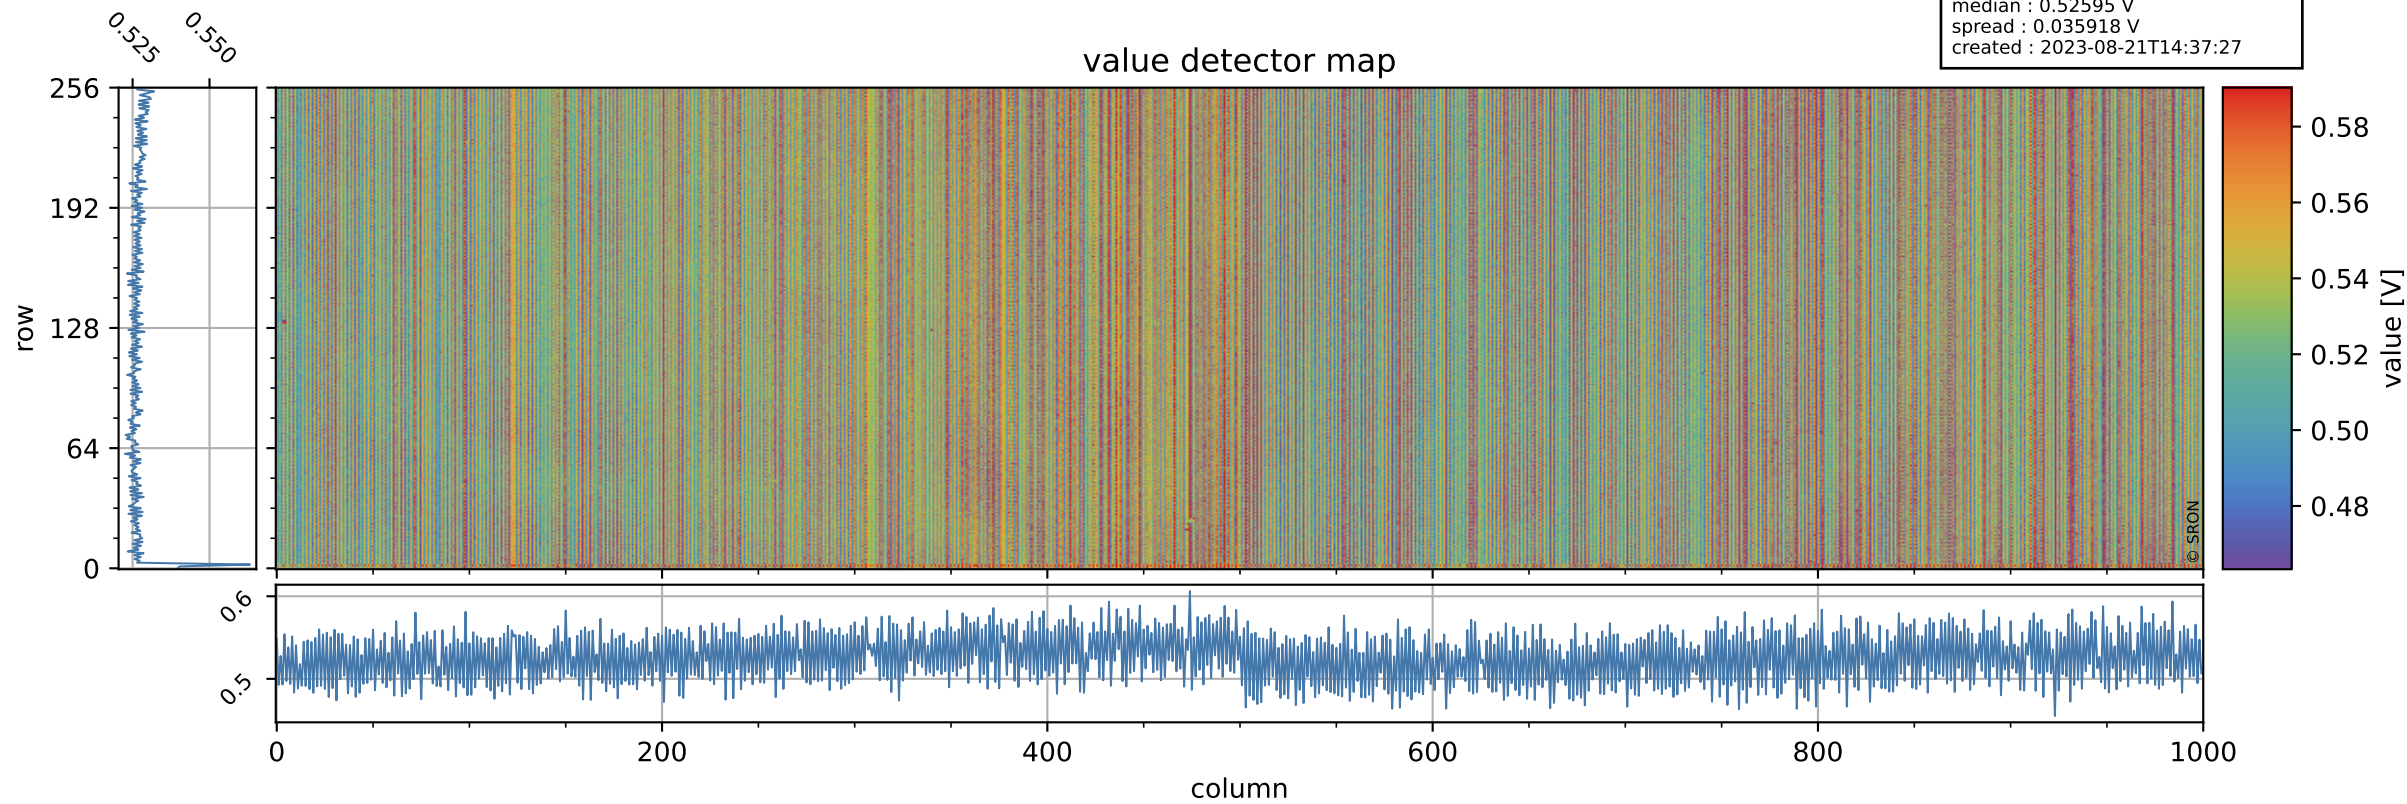

# Tropomi SWIR offset (official)

orbits : 19 in [11917, 11962]  
coverage : 2020-01-31 / 2020-02-03  
median : 0.52595 V  
spread : 0.035918 V  
created : 2023-08-21T14:37:27

## value detector map

# Tropomi SWIR offset (official)

orbits : 19 in [11917, 11962]  
coverage : 2020-01-31 / 2020-02-03  
median : 27.935  $\mu\text{V}$   
spread : 14.153  $\mu\text{V}$   
created : 2023-08-21T14:37:28

# Tropomi SWIR offset (official) ground-tracks of Sentinel-5P

orbits : 19 in [11917, 11962]  
coverage : 2020-01-31 / 2020-02-03  
created : 2023-08-21T14:37:29