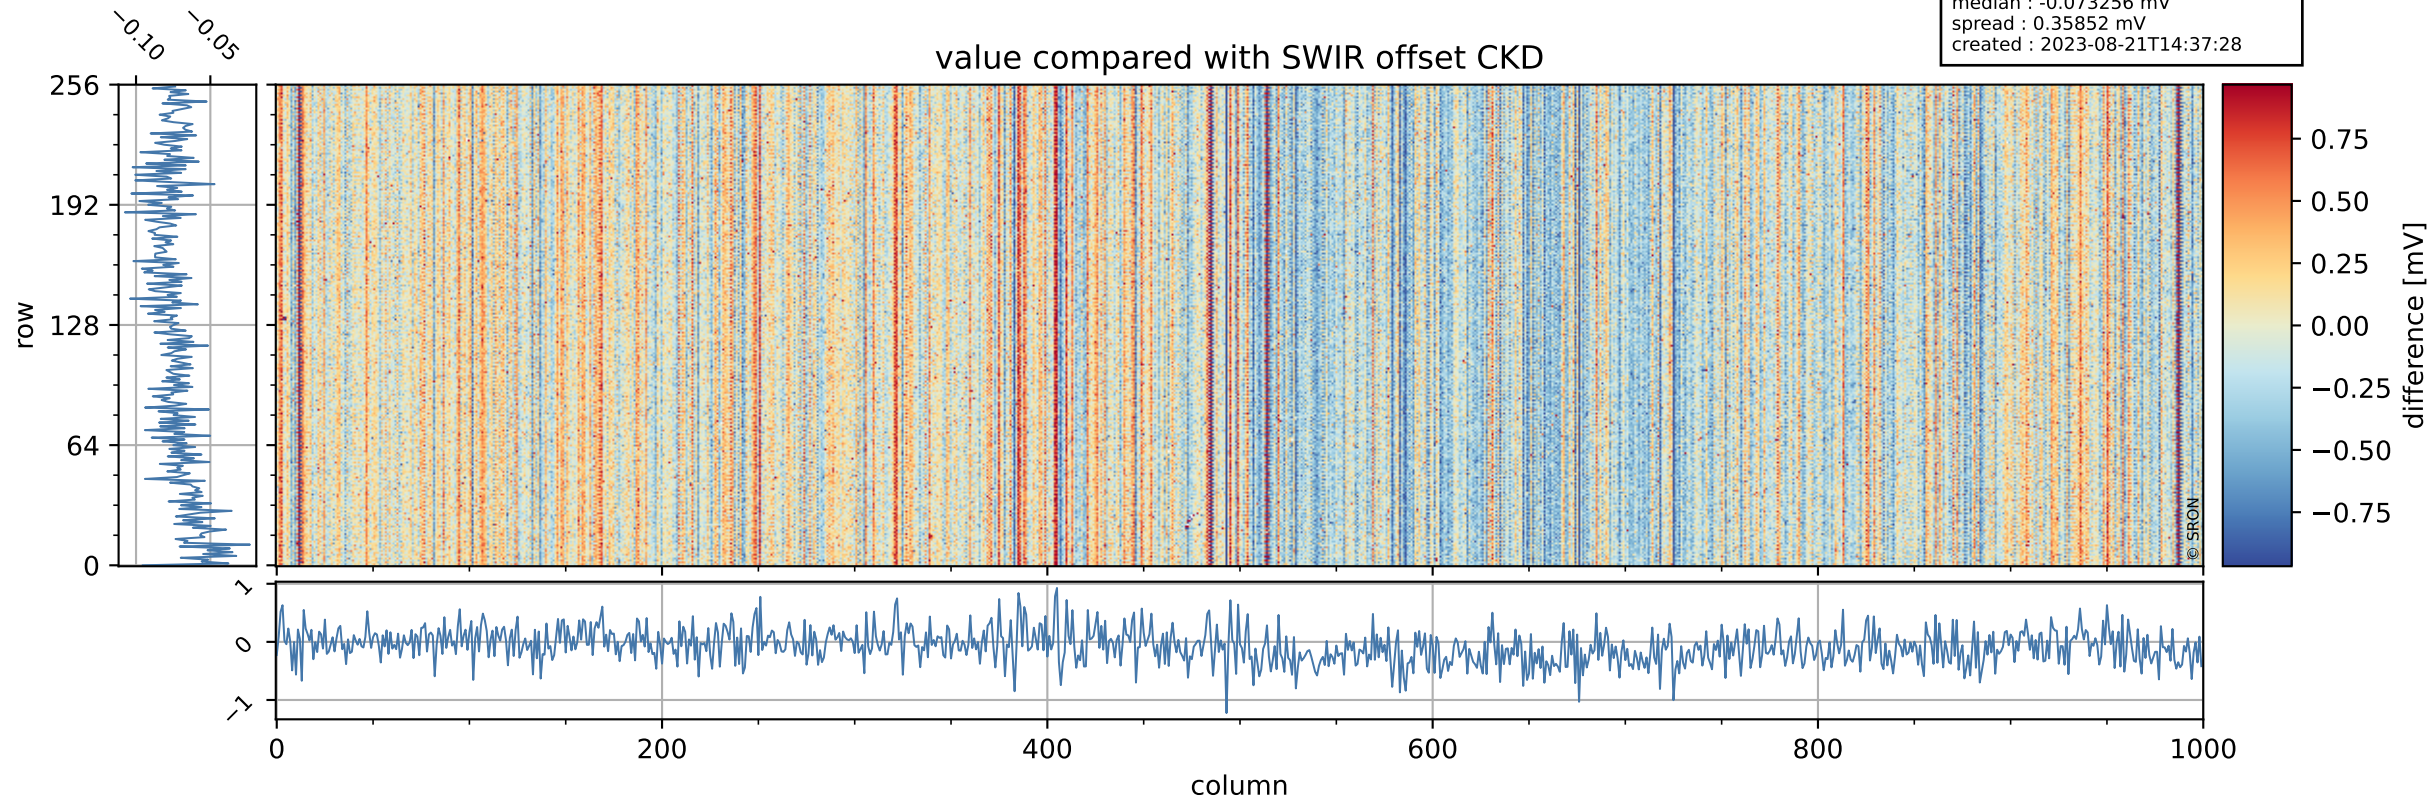

## value detector map

# Tropomi SWIR offset (official)

orbits : 19 in [11917, 11962]  
coverage : 2020-01-31 / 2020-02-03  
median : 27.935  $\mu\text{V}$   
spread : 14.153  $\mu\text{V}$   
created : 2023-08-21T14:37:28

# Tropomi SWIR offset (official)

orbits : 19 in [11917, 11962]  
coverage : 2020-01-31 / 2020-02-03  
median : -0.073256 mV  
spread : 0.35852 mV  
created : 2023-08-21T14:37:28

value compared with SWIR offset CKD

# Tropomi SWIR offset (official) ground-tracks of Sentinel-5P

orbits : 19 in [11917, 11962]  
coverage : 2020-01-31 / 2020-02-03  
created : 2023-08-21T14:37:29