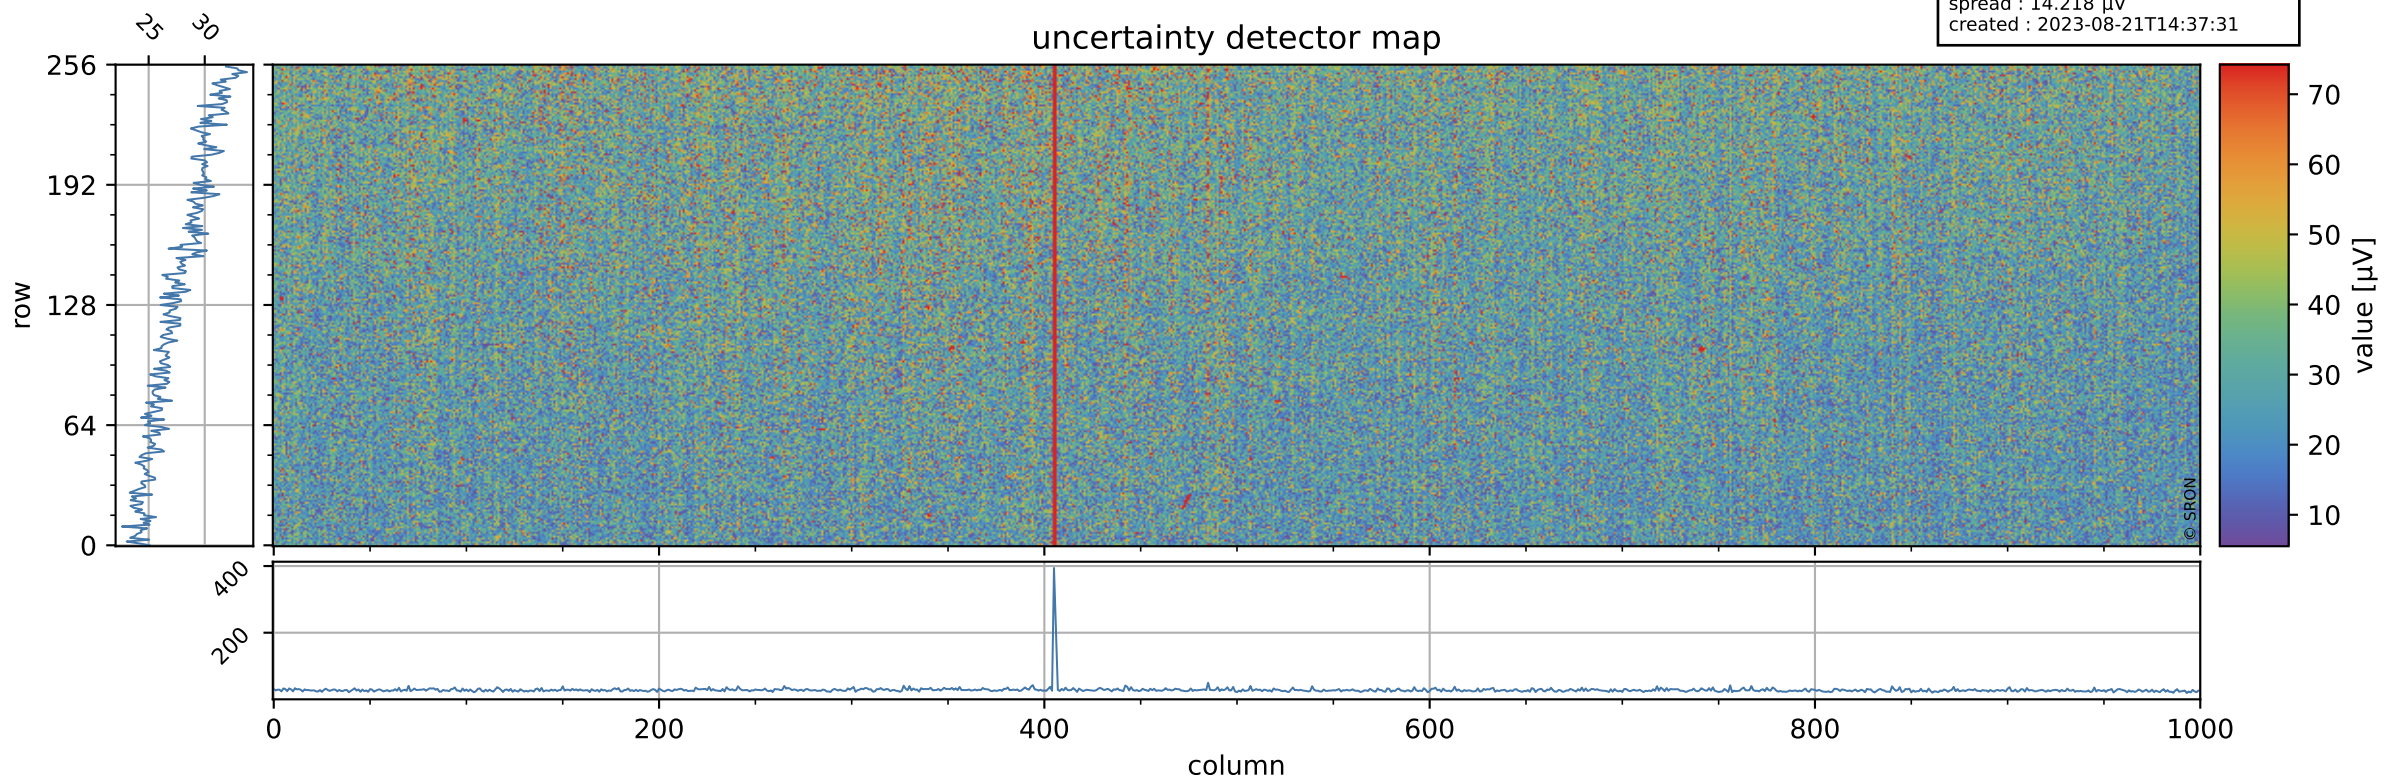

# Tropomi SWIR offset (official)

orbits : 20 in [11932, 11977]  
coverage : 2020-02-01 / 2020-02-04  
median : 0.52596 V  
spread : 0.035919 V  
created : 2023-08-21T14:37:30

## value detector map

# Tropomi SWIR offset (official)

orbits : 20 in [11932, 11977]  
coverage : 2020-02-01 / 2020-02-04  
median : 27.921  $\mu\text{V}$   
spread : 14.218  $\mu\text{V}$   
created : 2023-08-21T14:37:31

# Tropomi SWIR offset (official) ground-tracks of Sentinel-5P

orbits : 20 in [11932, 11977]  
coverage : 2020-02-01 / 2020-02-04  
created : 2023-08-21T14:37:32