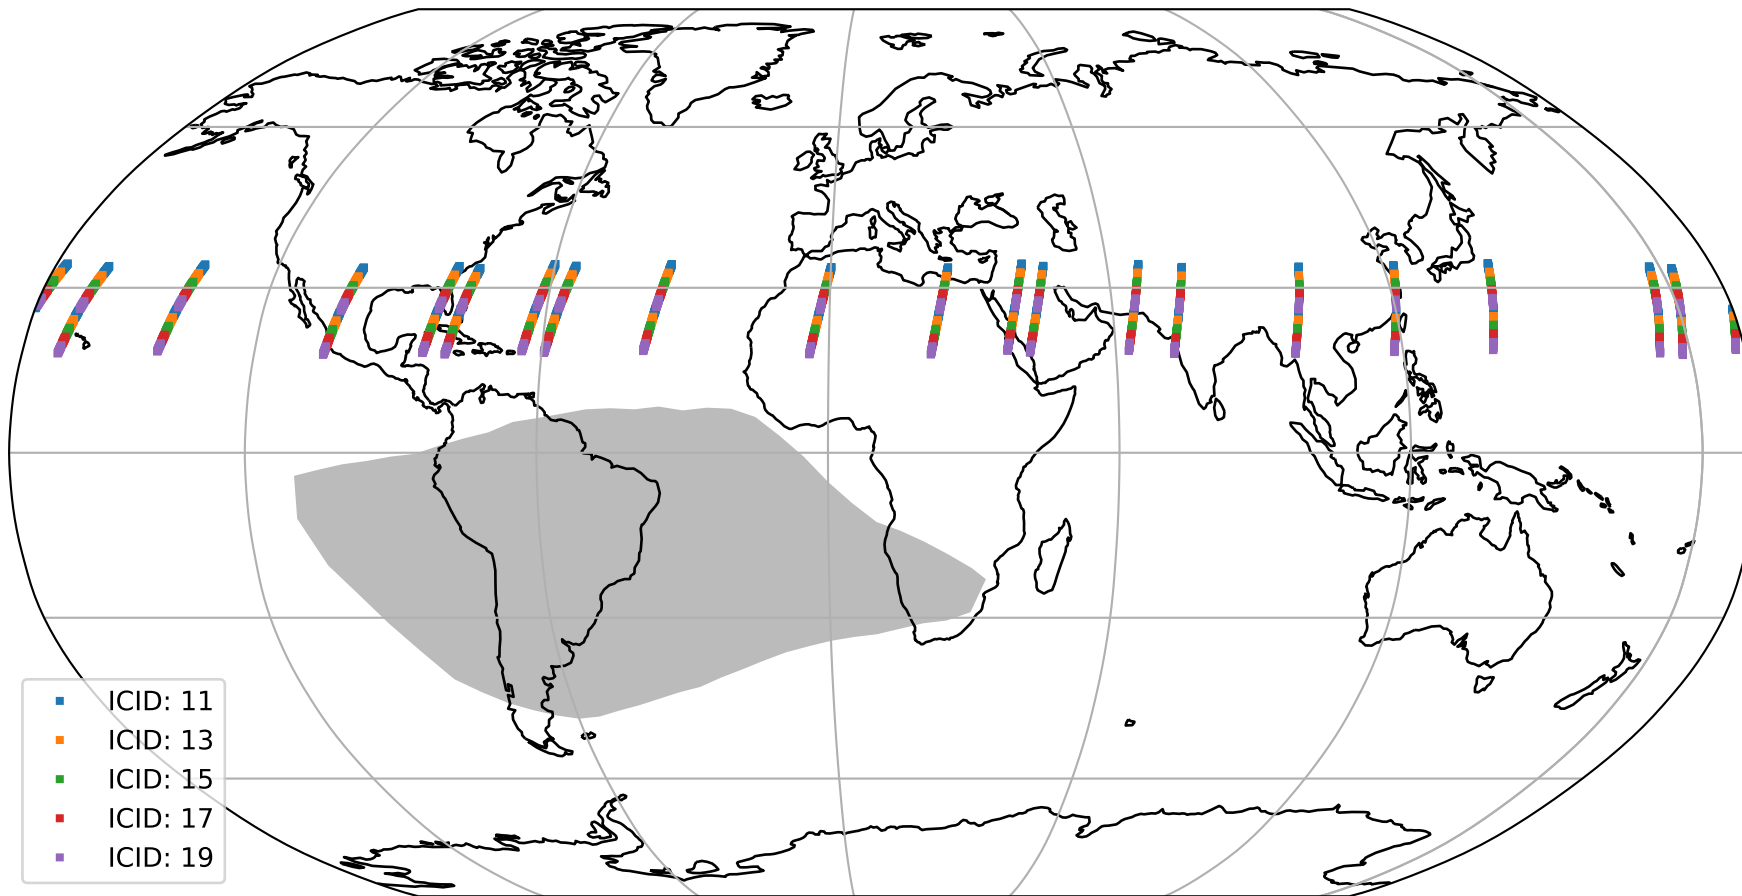

# Tropomi SWIR offset (official)

orbits : 20 in [11932, 11977]  
coverage : 2020-02-01 / 2020-02-04  
median : 27.921  $\mu\text{V}$   
spread : 14.218  $\mu\text{V}$   
created : 2023-08-21T14:37:31

# Tropomi SWIR offset (official)

value compared with SWIR offset CKD

orbits : 20 in [11932, 11977]  
coverage : 2020-02-01 / 2020-02-04  
median : -0.063905 mV  
spread : 0.36359 mV  
created : 2023-08-21T14:37:31

# Tropomi SWIR offset (official) ground-tracks of Sentinel-5P

orbits : 20 in [11932, 11977]  
coverage : 2020-02-01 / 2020-02-04  
created : 2023-08-21T14:37:32

# Tropomi SWIR offset (official)

orbits : [2827, 11977]  
coverage : 2018-04-30 / 2020-02-04  
created : 2023-08-21T14:37:32