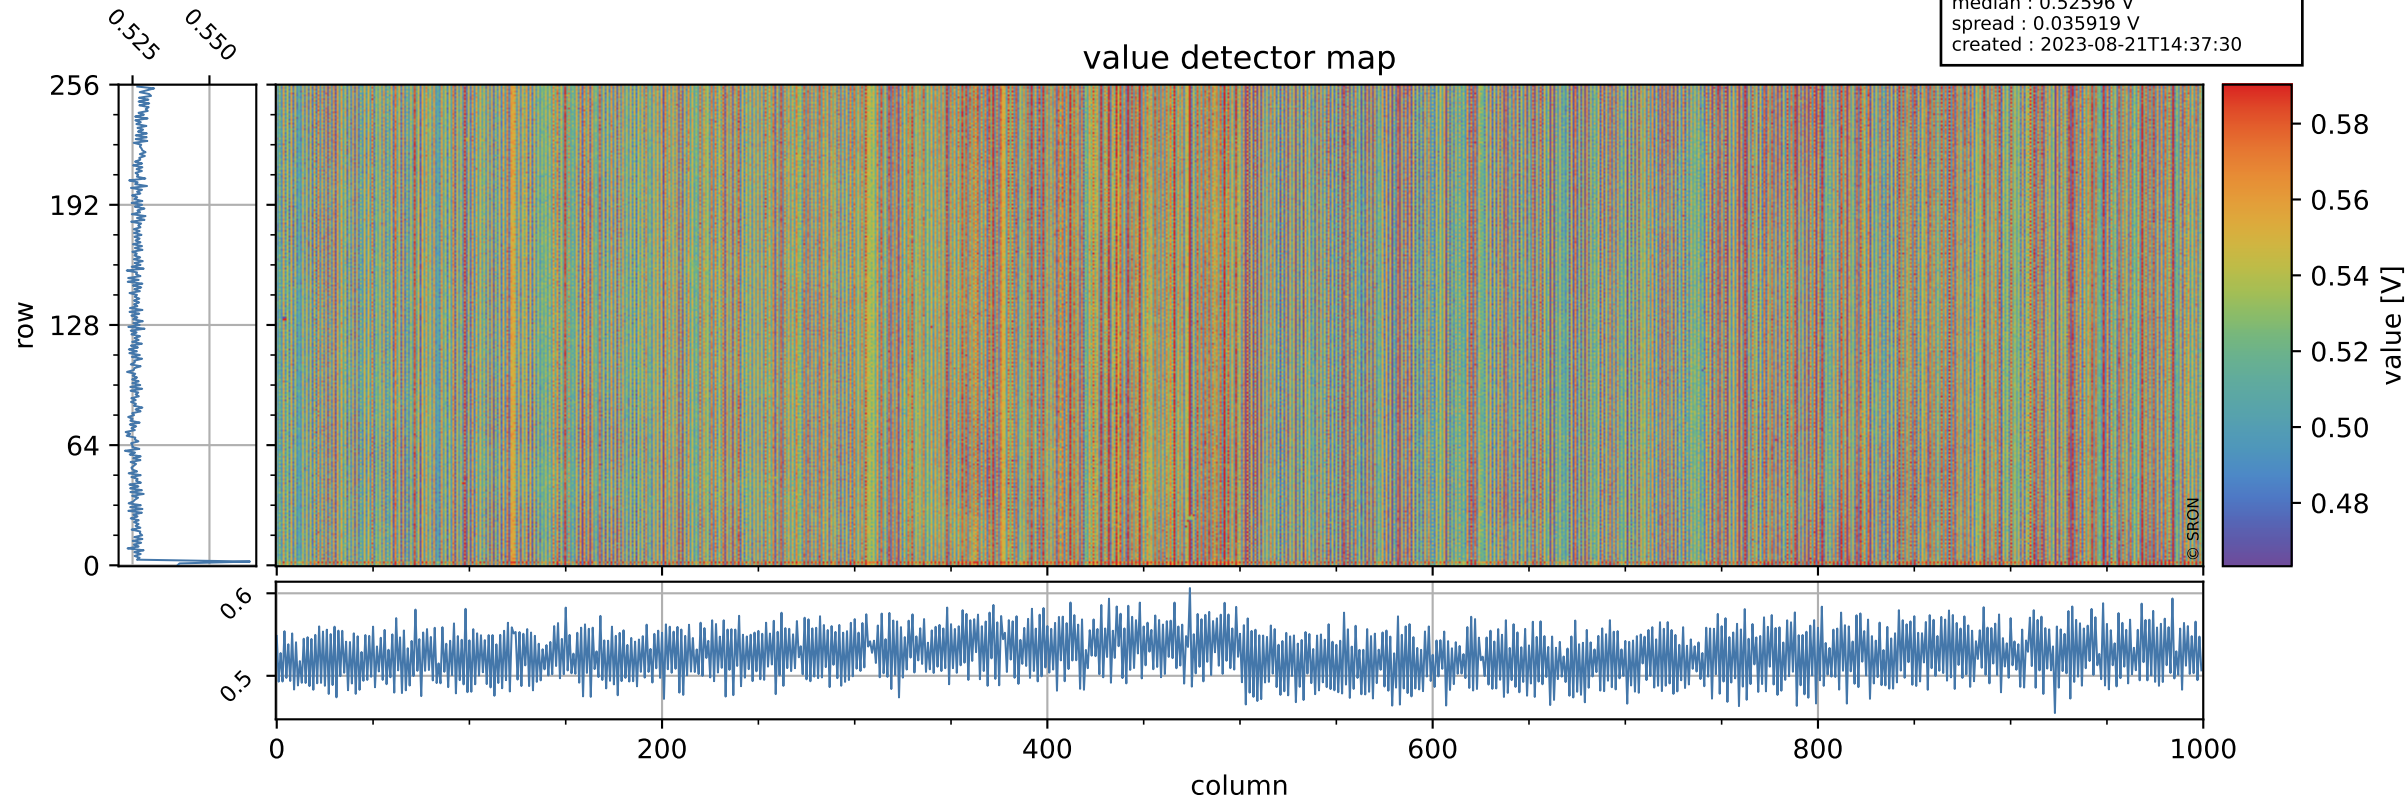

# Tropomi SWIR offset (official)

orbits : 20 in [11932, 11977]  
coverage : 2020-02-01 / 2020-02-04  
median : 0.52596 V  
spread : 0.035919 V  
created : 2023-08-21T14:37:30

## value detector map

# Tropomi SWIR offset (official)

orbits : 20 in [11932, 11977]  
coverage : 2020-02-01 / 2020-02-04  
median : 27.921  $\mu\text{V}$   
spread : 14.218  $\mu\text{V}$   
created : 2023-08-21T14:37:31

# Tropomi SWIR offset (official) ground-tracks of Sentinel-5P

orbits : 20 in [11932, 11977]  
coverage : 2020-02-01 / 2020-02-04  
created : 2023-08-21T14:37:32