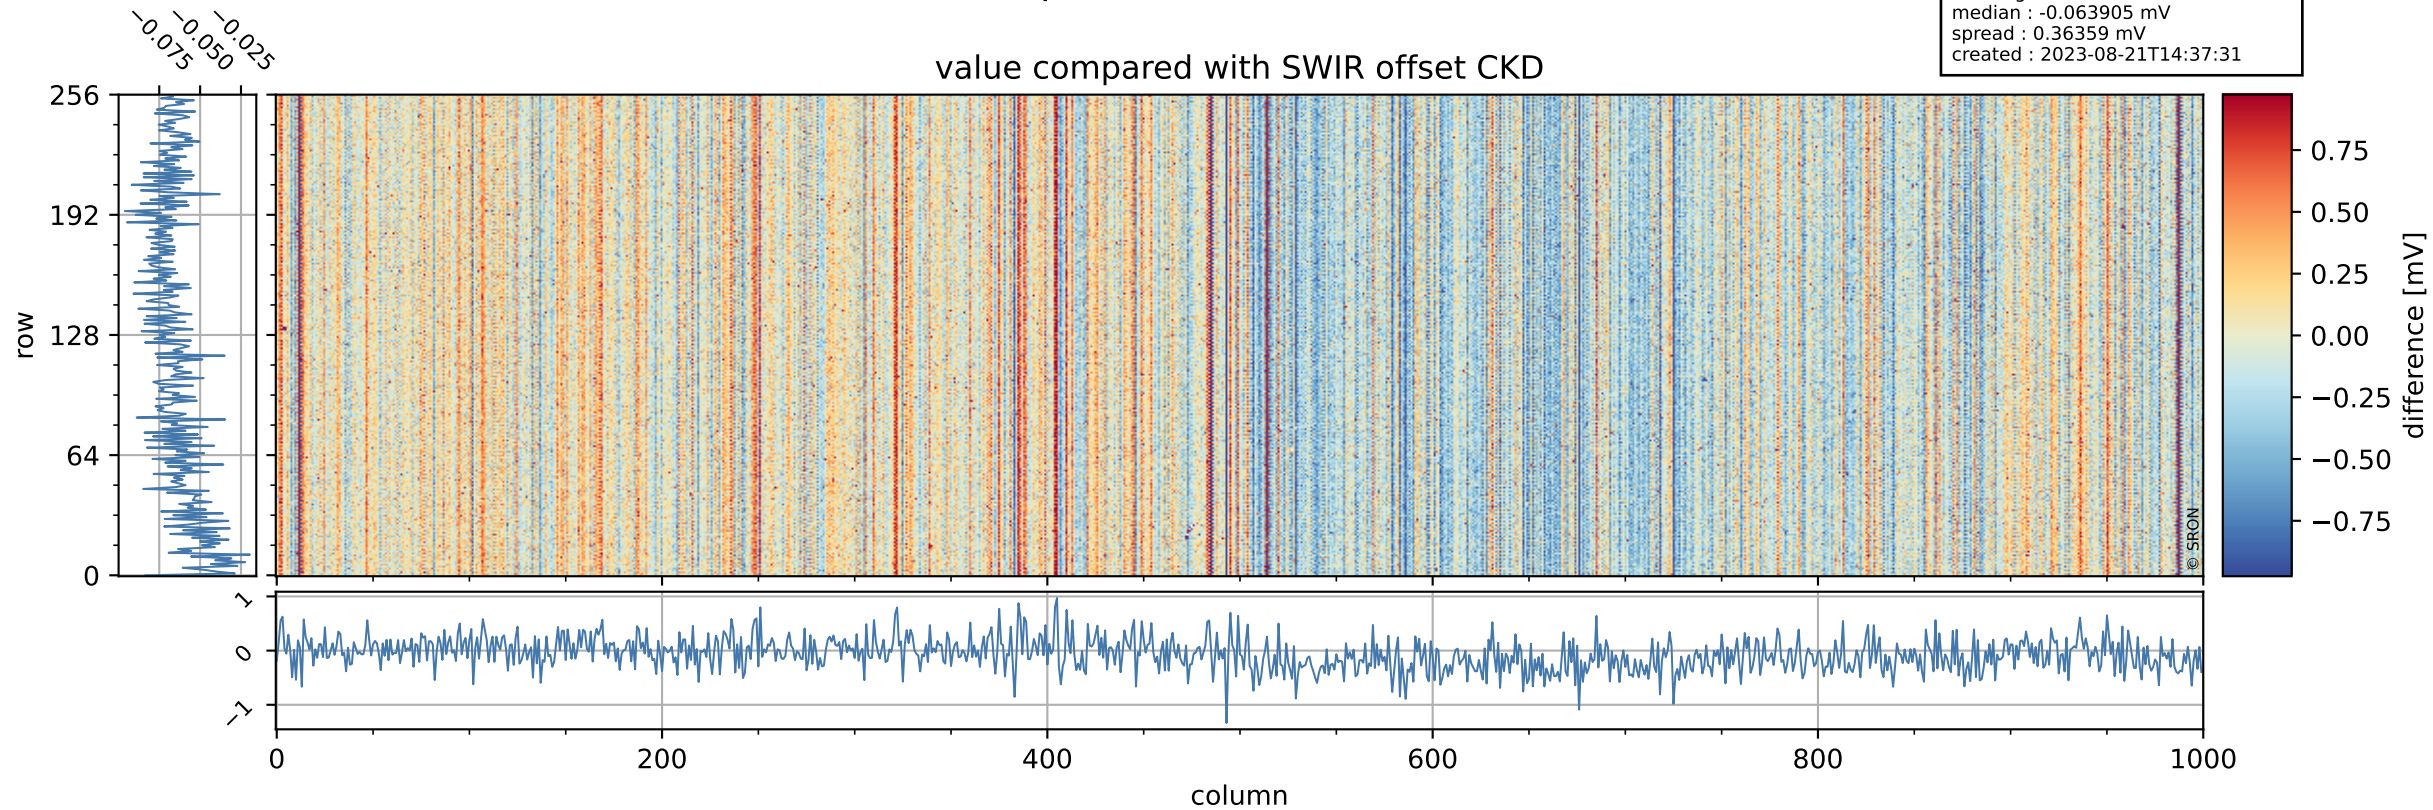

## value detector map

# Tropomi SWIR offset (official)

orbits : 20 in [11932, 11977]  
coverage : 2020-02-01 / 2020-02-04  
median : 27.921  $\mu\text{V}$   
spread : 14.218  $\mu\text{V}$   
created : 2023-08-21T14:37:31

# Tropomi SWIR offset (official) ground-tracks of Sentinel-5P

orbits : 20 in [11932, 11977]  
coverage : 2020-02-01 / 2020-02-04  
created : 2023-08-21T14:37:32

# Tropomi SWIR offset (official)

orbits : [2827, 11977]  
coverage : 2018-04-30 / 2020-02-04  
created : 2023-08-21T14:37:32