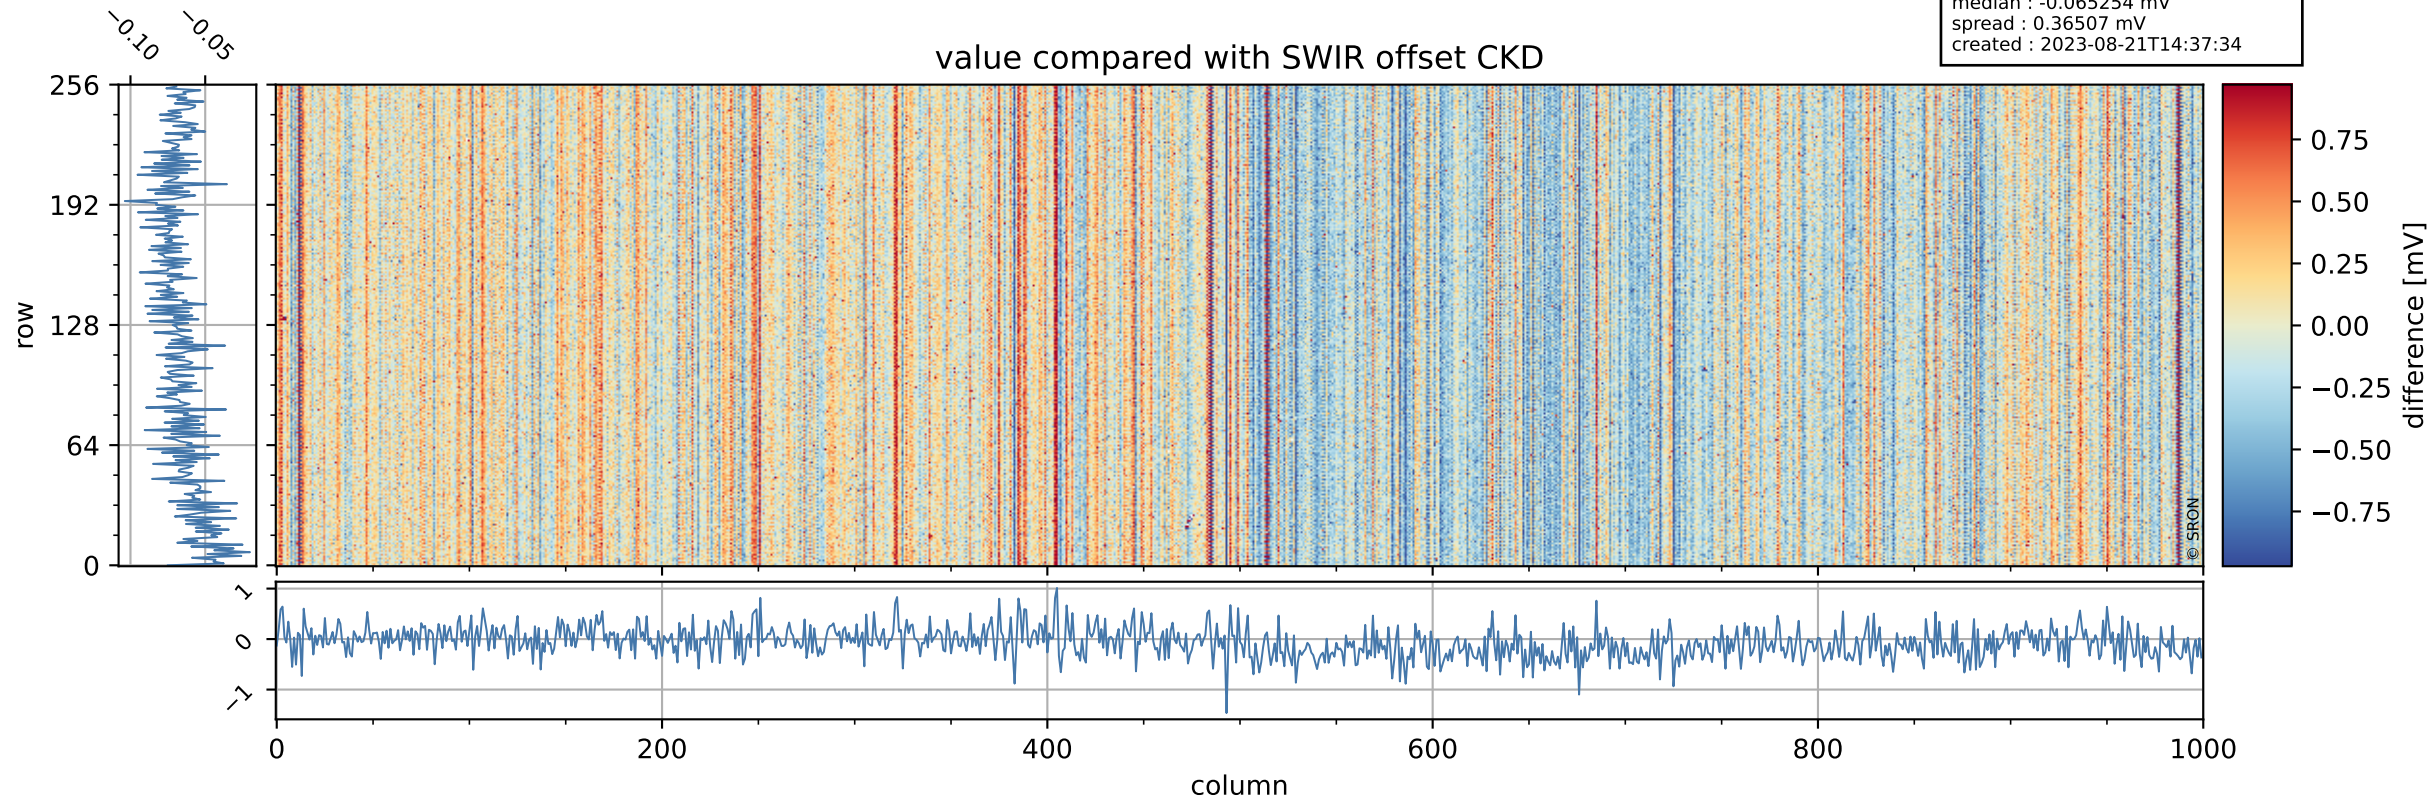

Tropomi SWIR offset (official)

orbits : 19 in [11947, 11992]
coverage : 2020-02-02 / 2020-02-05
median : 0.52596 V
spread : 0.035919 V
created : 2023-08-21T14:37:33

value detector map

Tropomi SWIR offset (official)

orbits : 19 in [11947, 11992]
coverage : 2020-02-02 / 2020-02-05
median : 27.767 μV
spread : 14.145 μV
created : 2023-08-21T14:37:34

Tropomi SWIR offset (official)

value compared with SWIR offset CKD

orbits : 19 in [11947, 11992]
coverage : 2020-02-02 / 2020-02-05
median : -0.065254 mV
spread : 0.36507 mV
created : 2023-08-21T14:37:34

Tropomi SWIR offset (official) ground-tracks of Sentinel-5P

orbits : 19 in [11947, 11992]
coverage : 2020-02-02 / 2020-02-05
created : 2023-08-21T14:37:34

Tropomi SWIR offset (official)

orbits : [2827, 11992]
coverage : 2018-04-30 / 2020-02-05
created : 2023-08-21T14:37:35

trend of detector median & temperatures