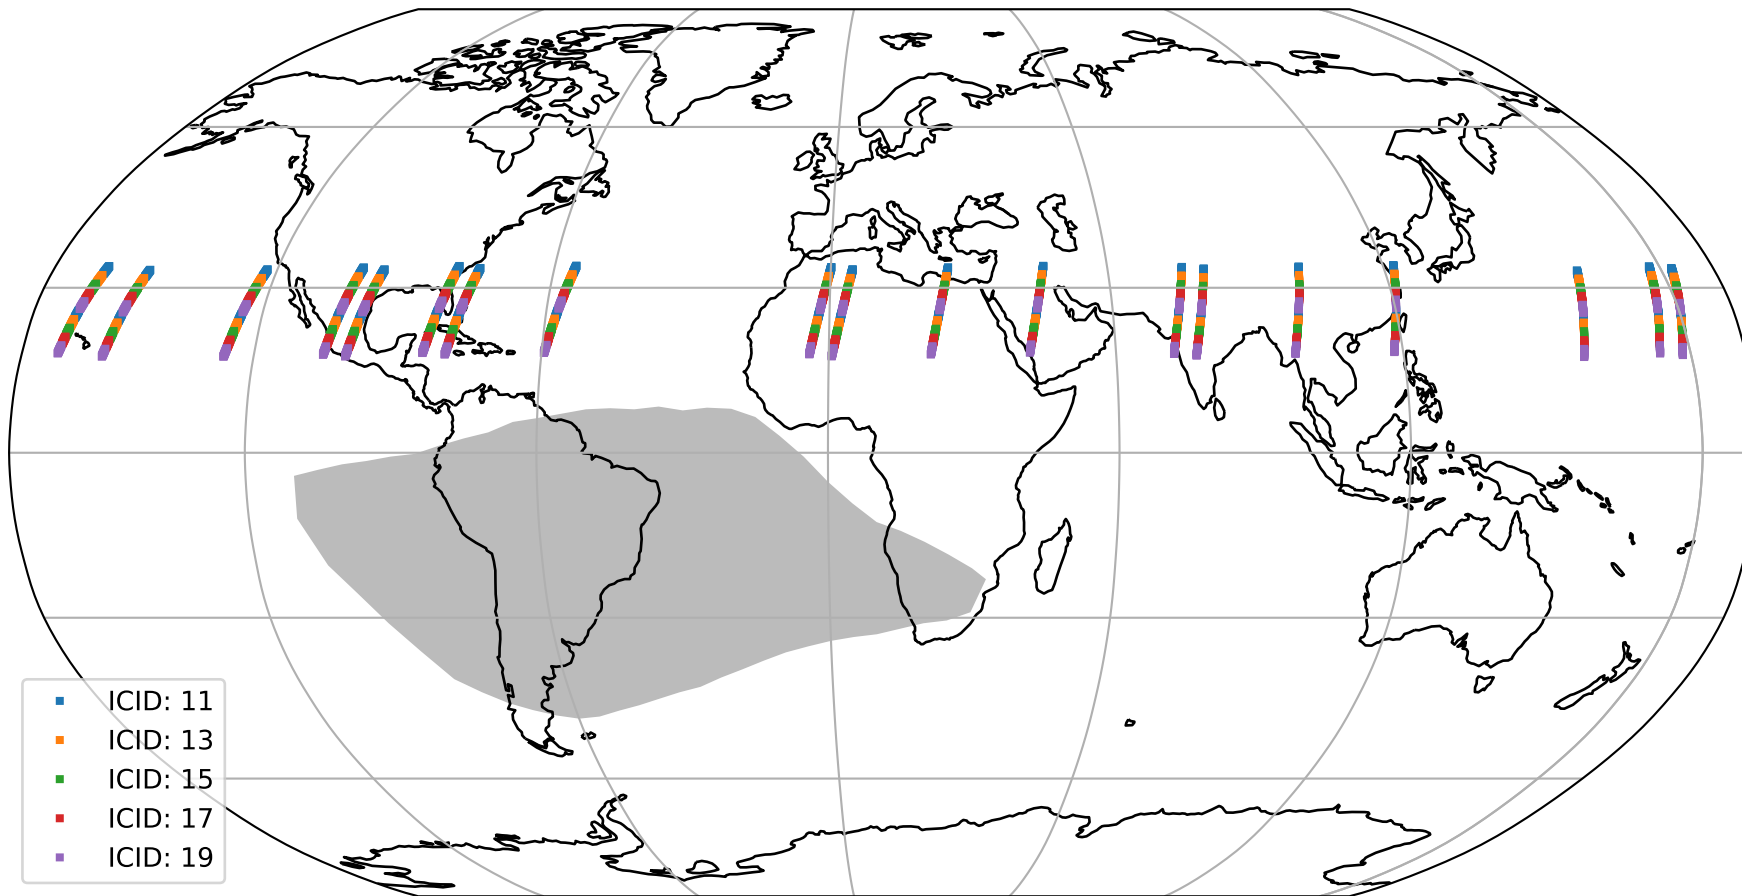

Tropomi SWIR offset (official)

orbits : 19 in [11947, 11992]
coverage : 2020-02-02 / 2020-02-05
median : 0.52596 V
spread : 0.035919 V
created : 2023-08-21T14:37:33

value detector map

Tropomi SWIR offset (official)

orbits : 19 in [11947, 11992]
coverage : 2020-02-02 / 2020-02-05
median : 27.767 μV
spread : 14.145 μV
created : 2023-08-21T14:37:34

Tropomi SWIR offset (official)

value compared with SWIR offset CKD

orbits : 19 in [11947, 11992]
coverage : 2020-02-02 / 2020-02-05
median : -0.065254 mV
spread : 0.36507 mV
created : 2023-08-21T14:37:34

Tropomi SWIR offset (official) ground-tracks of Sentinel-5P

orbits : 19 in [11947, 11992]
coverage : 2020-02-02 / 2020-02-05
created : 2023-08-21T14:37:34

Tropomi SWIR offset (official)

orbits : [2827, 11992]
coverage : 2018-04-30 / 2020-02-05
created : 2023-08-21T14:37:35