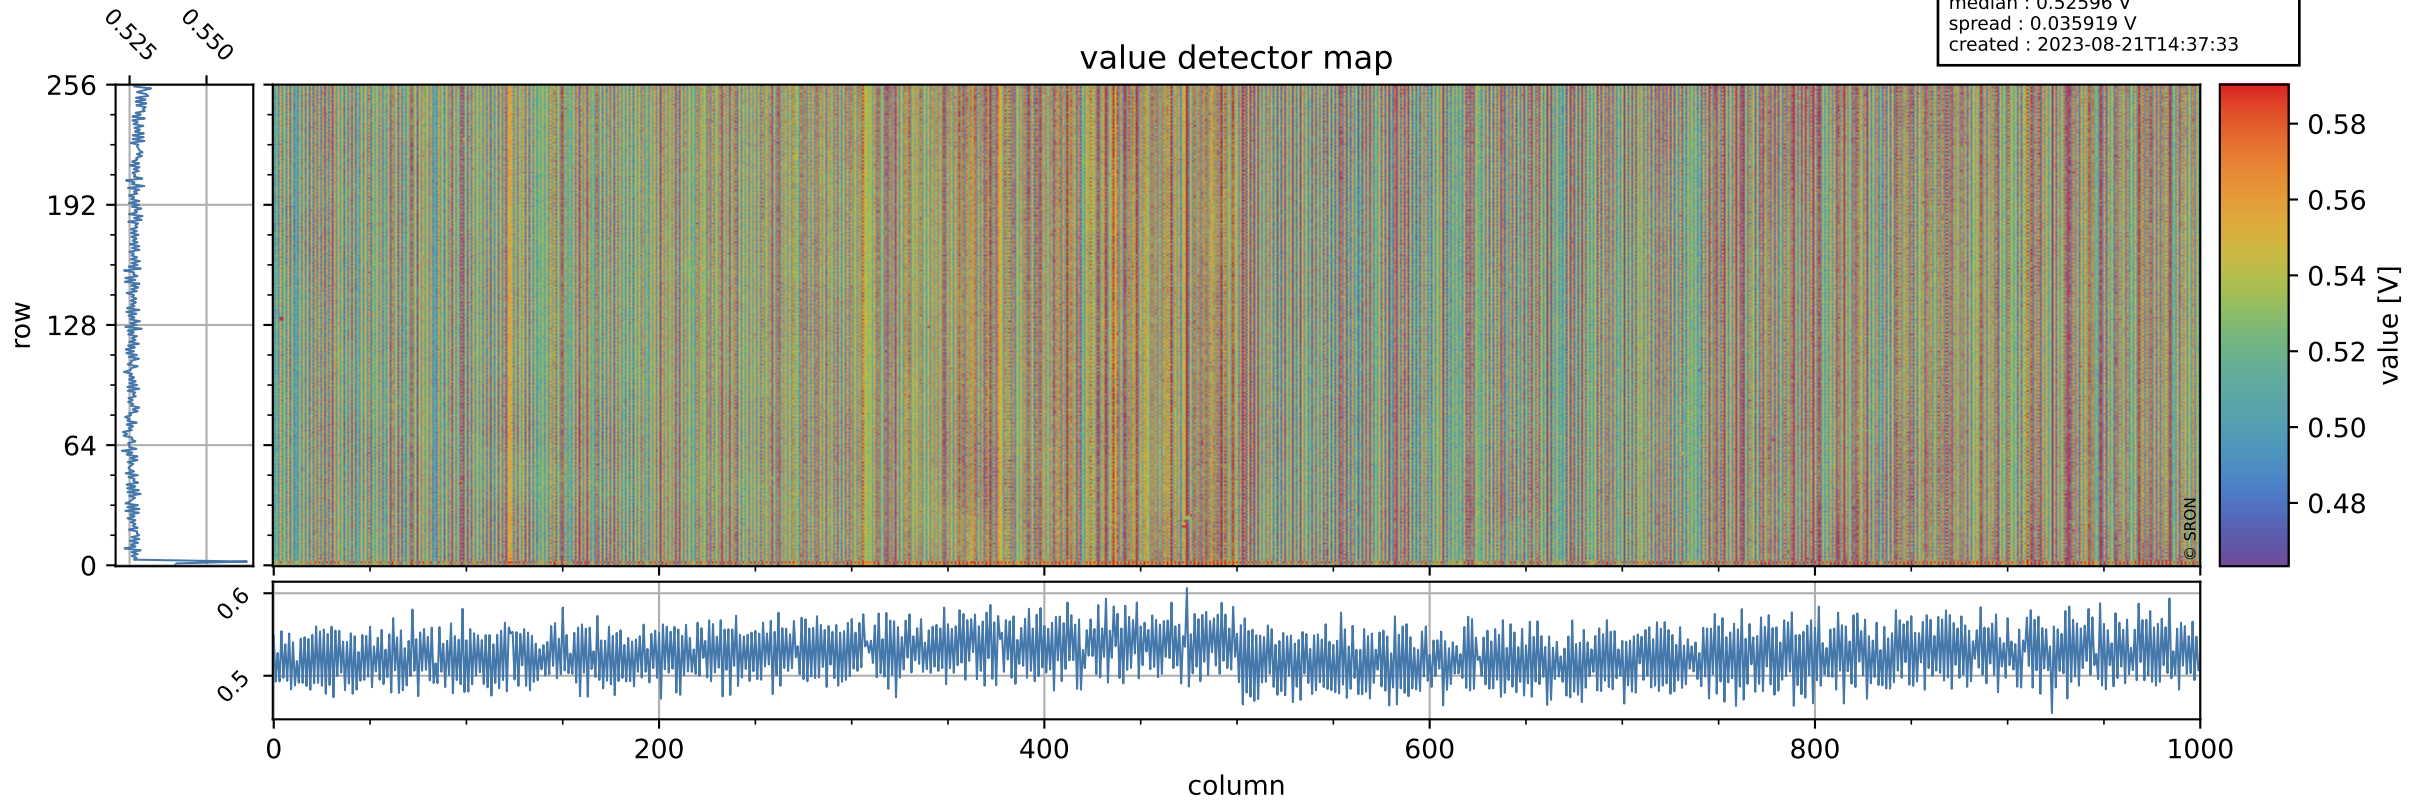

Tropomi SWIR offset (official)

orbits : 19 in [11947, 11992]
coverage : 2020-02-02 / 2020-02-05
median : 0.52596 V
spread : 0.035919 V
created : 2023-08-21T14:37:33

value detector map

Tropomi SWIR offset (official)

orbits : 19 in [11947, 11992]
coverage : 2020-02-02 / 2020-02-05
median : 27.767 μV
spread : 14.145 μV
created : 2023-08-21T14:37:34

Tropomi SWIR offset (official)

value compared with SWIR offset CKD

orbits : 19 in [11947, 11992]
coverage : 2020-02-02 / 2020-02-05
median : -0.065254 mV
spread : 0.36507 mV
created : 2023-08-21T14:37:34

Tropomi SWIR offset (official) ground-tracks of Sentinel-5P

orbits : 19 in [11947, 11992]
coverage : 2020-02-02 / 2020-02-05
created : 2023-08-21T14:37:34

Tropomi SWIR offset (official)

orbits : [2827, 11992]
coverage : 2018-04-30 / 2020-02-05
created : 2023-08-21T14:37:35

trend of detector median & temperatures