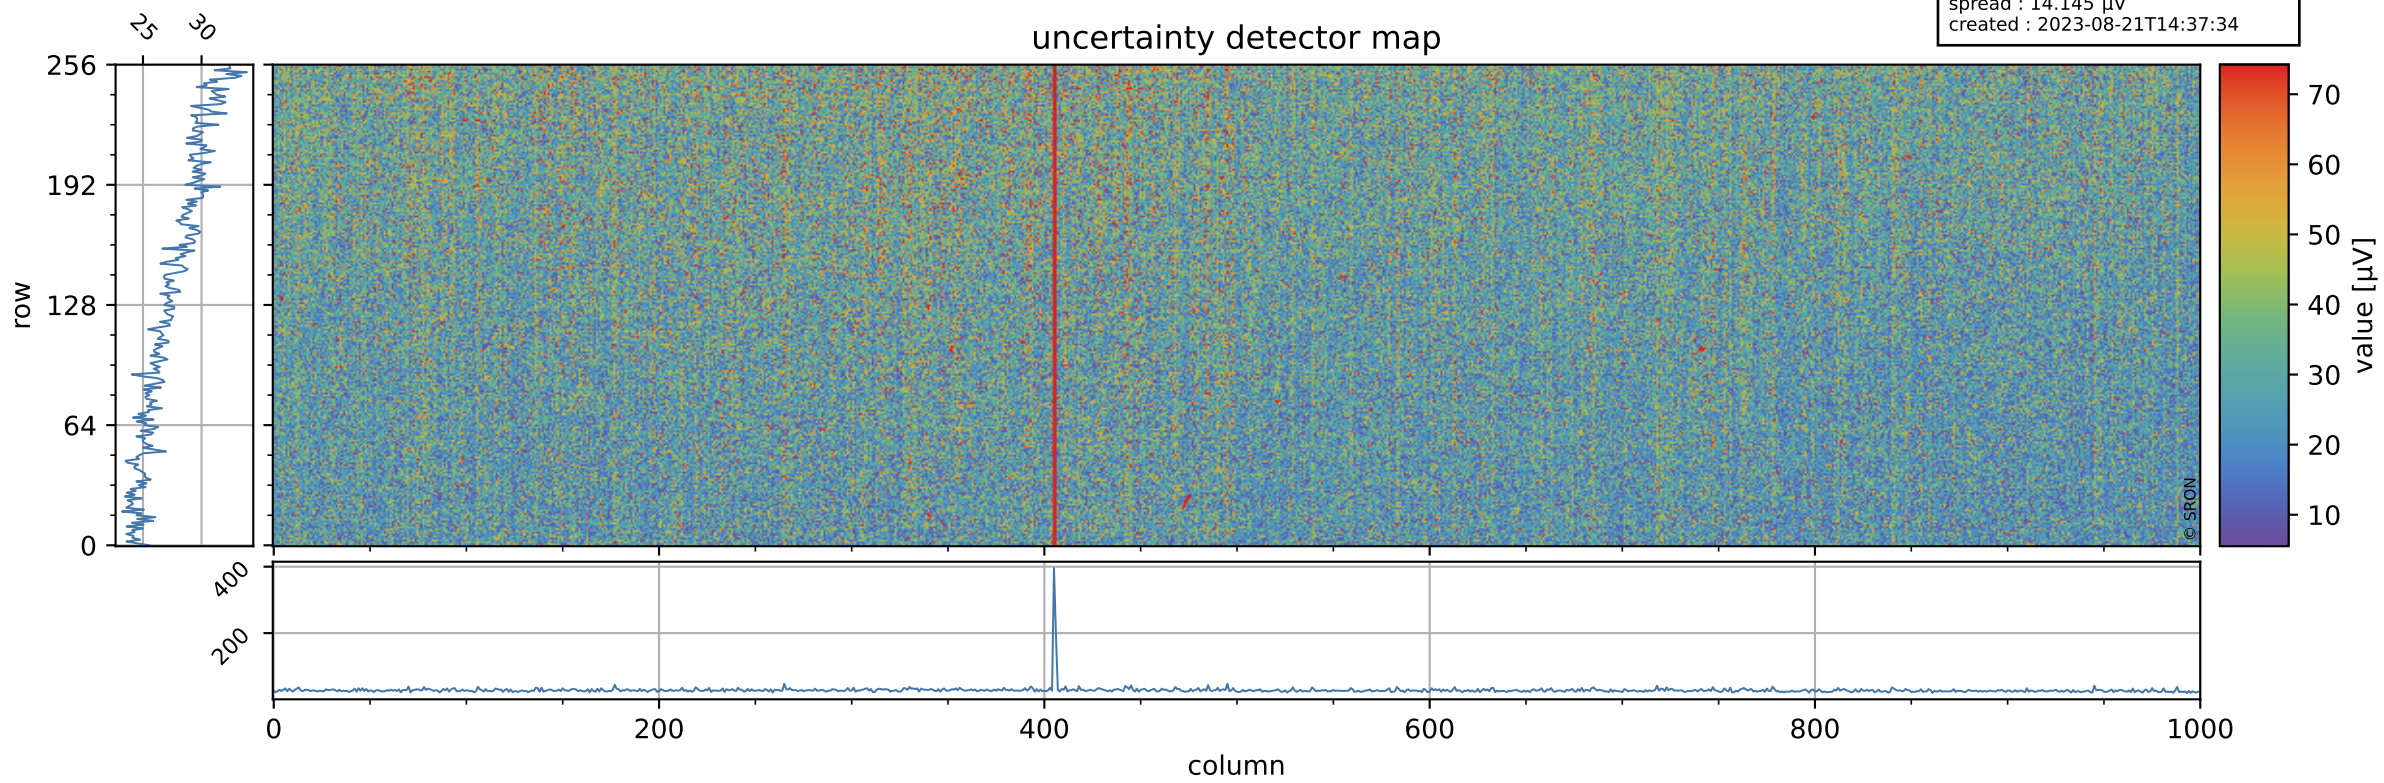

Tropomi SWIR offset (official)

orbits : 19 in [11947, 11992]
coverage : 2020-02-02 / 2020-02-05
median : 0.52596 V
spread : 0.035919 V
created : 2023-08-21T14:37:33

value detector map

Tropomi SWIR offset (official)

orbits : 19 in [11947, 11992]
coverage : 2020-02-02 / 2020-02-05
median : 27.767 μV
spread : 14.145 μV
created : 2023-08-21T14:37:34

Tropomi SWIR offset (official)

value compared with SWIR offset CKD

orbits : 19 in [11947, 11992]
coverage : 2020-02-02 / 2020-02-05
median : -0.065254 mV
spread : 0.36507 mV
created : 2023-08-21T14:37:34

Tropomi SWIR offset (official) ground-tracks of Sentinel-5P

orbits : 19 in [11947, 11992]
coverage : 2020-02-02 / 2020-02-05
created : 2023-08-21T14:37:34

Tropomi SWIR offset (official)

orbits : [2827, 11992]
coverage : 2018-04-30 / 2020-02-05
created : 2023-08-21T14:37:35

trend of detector median & temperatures