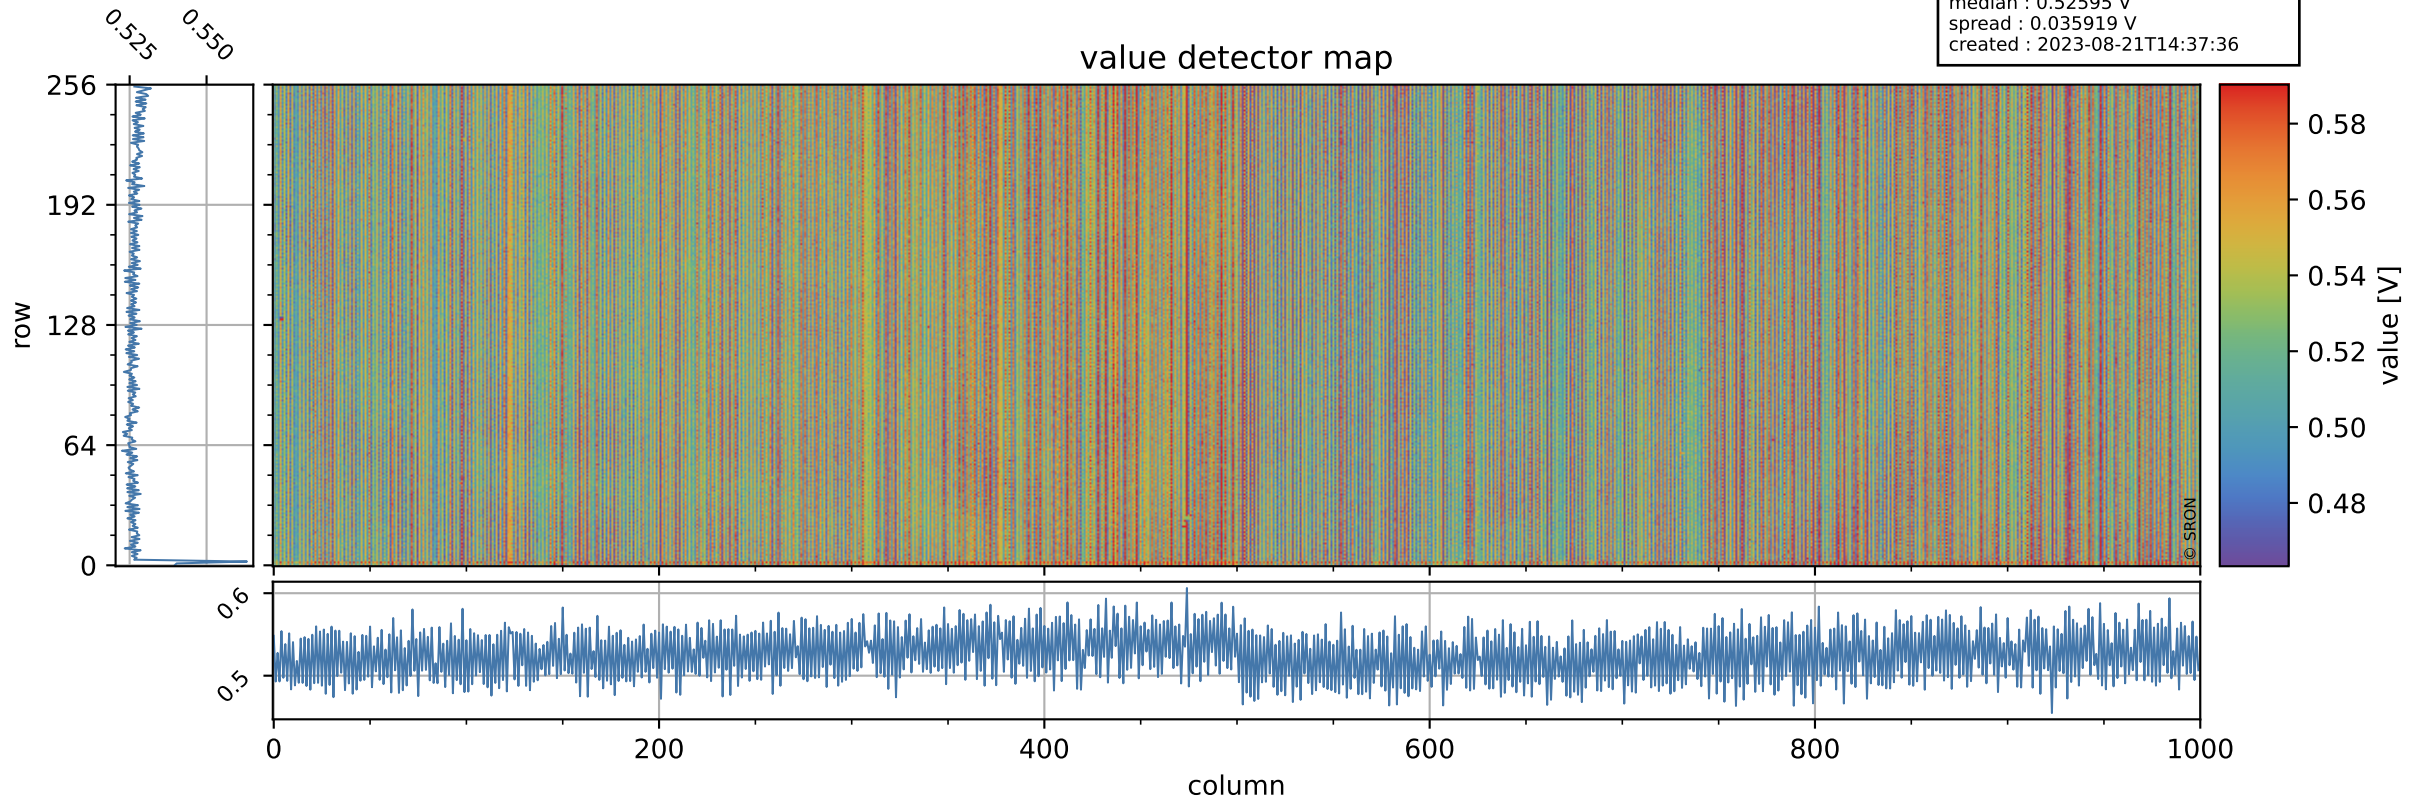

Tropomi SWIR offset (official)

orbits : 20 in [11962, 12007]
coverage : 2020-02-03 / 2020-02-06
median : 0.52595 V
spread : 0.035919 V
created : 2023-08-21T14:37:36

value detector map

Tropomi SWIR offset (official)

orbits : 20 in [11962, 12007]
coverage : 2020-02-03 / 2020-02-06
median : 27.51 μV
spread : 14.137 μV
created : 2023-08-21T14:37:36

Tropomi SWIR offset (official)

orbits : 20 in [11962, 12007]
coverage : 2020-02-03 / 2020-02-06
median : -0.072917 mV
spread : 0.36569 mV
created : 2023-08-21T14:37:37

value compared with SWIR offset CKD

Tropomi SWIR offset (official) ground-tracks of Sentinel-5P

orbits : 20 in [11962, 12007]
coverage : 2020-02-03 / 2020-02-06
created : 2023-08-21T14:37:37

Tropomi SWIR offset (official)

orbits : [2827, 12007]
coverage : 2018-04-30 / 2020-02-06
created : 2023-08-21T14:37:38

trend of detector median & temperatures