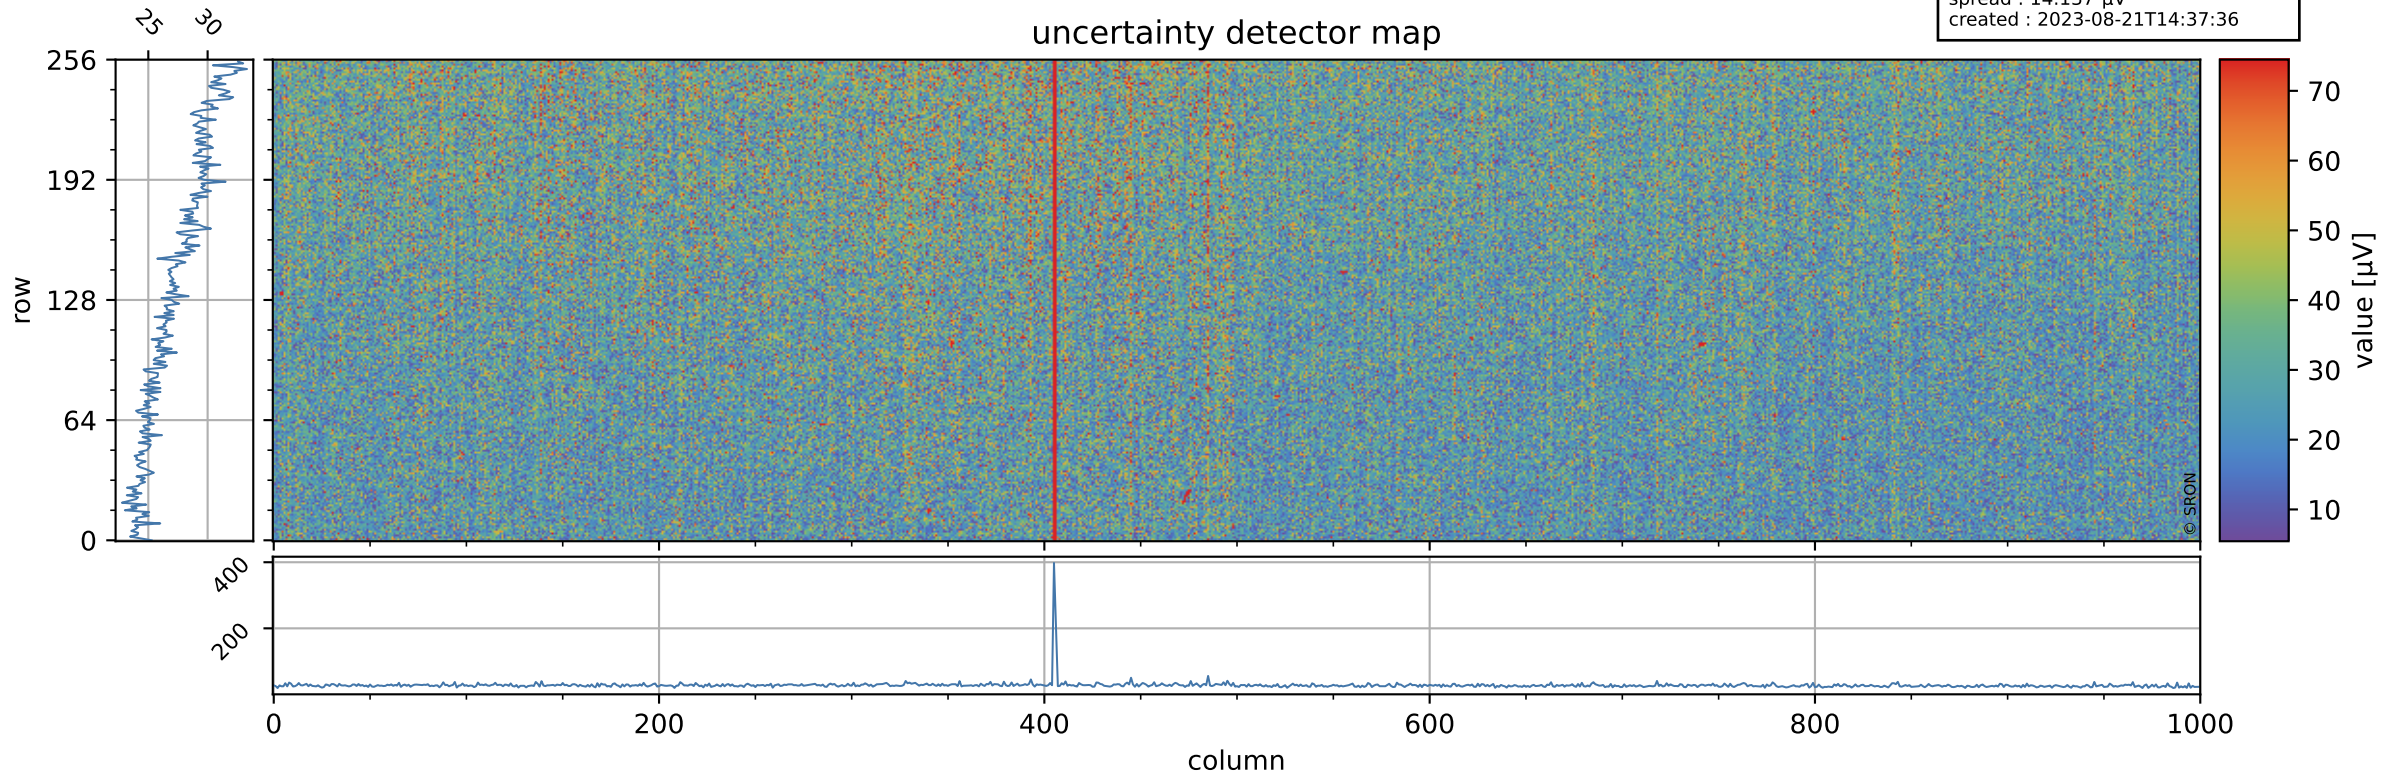

Tropomi SWIR offset (official)

orbits : 20 in [11962, 12007]
coverage : 2020-02-03 / 2020-02-06
median : 0.52595 V
spread : 0.035919 V
created : 2023-08-21T14:37:36

value detector map

Tropomi SWIR offset (official)

orbits : 20 in [11962, 12007]
coverage : 2020-02-03 / 2020-02-06
median : 27.51 μV
spread : 14.137 μV
created : 2023-08-21T14:37:36

Tropomi SWIR offset (official)

orbits : 20 in [11962, 12007]
coverage : 2020-02-03 / 2020-02-06
median : -0.072917 mV
spread : 0.36569 mV
created : 2023-08-21T14:37:37

value compared with SWIR offset CKD

Tropomi SWIR offset (official) ground-tracks of Sentinel-5P

orbits : 20 in [11962, 12007]
coverage : 2020-02-03 / 2020-02-06
created : 2023-08-21T14:37:37

Tropomi SWIR offset (official)

orbits : [2827, 12007]
coverage : 2018-04-30 / 2020-02-06
created : 2023-08-21T14:37:38

trend of detector median & temperatures