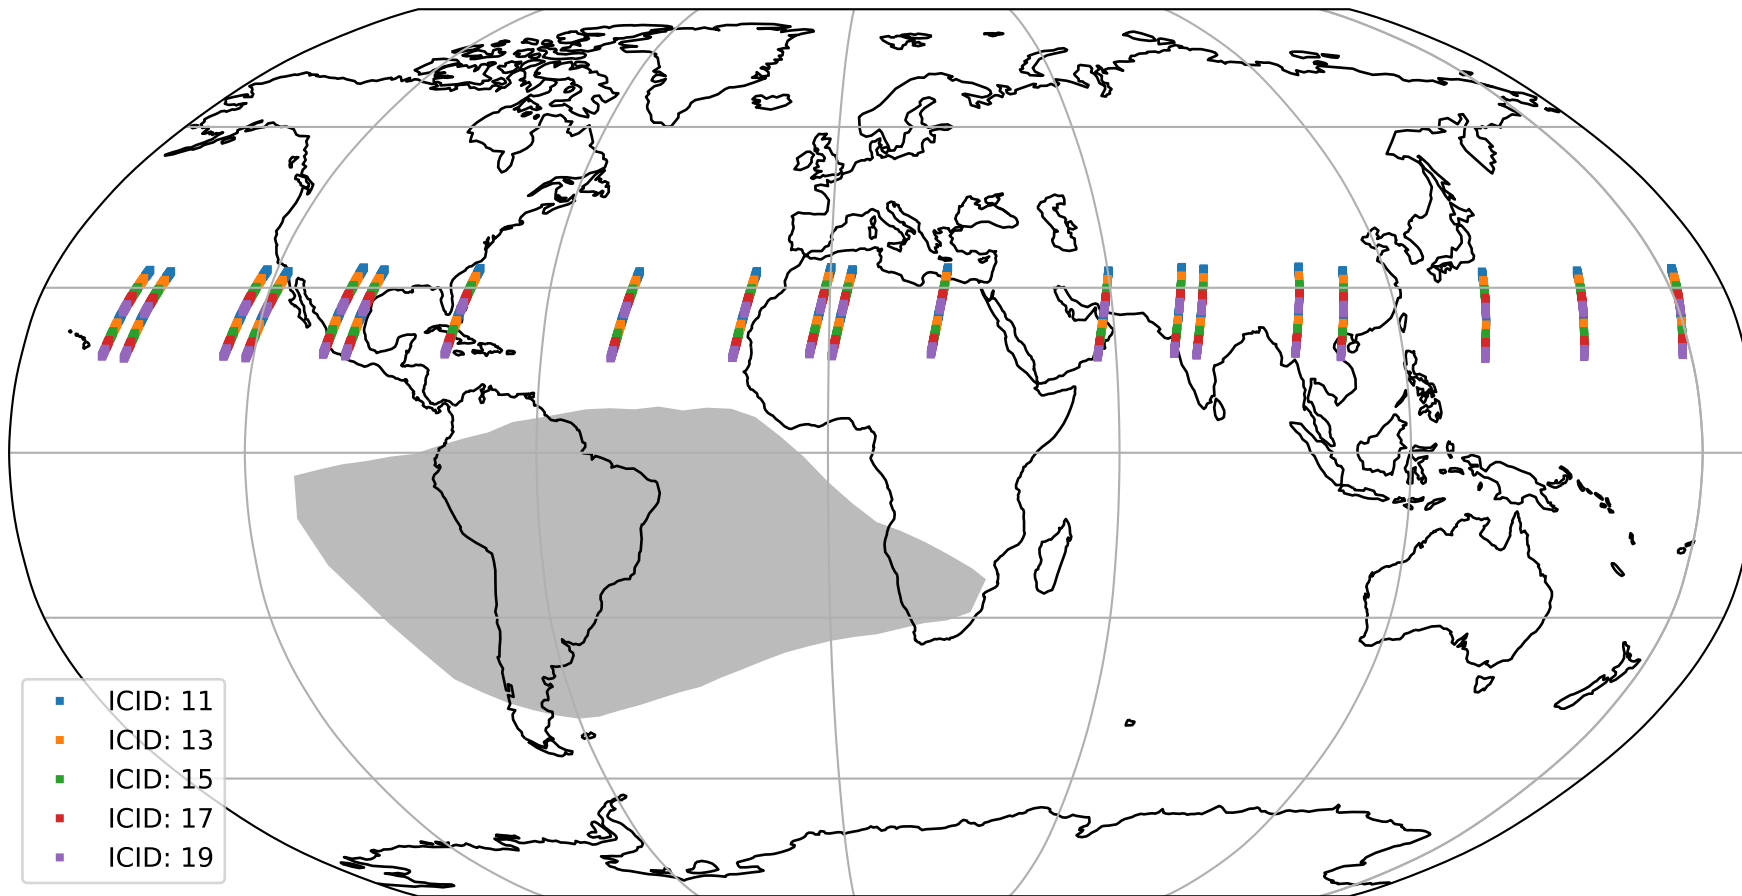

Tropomi SWIR offset (official)

orbits : 20 in [11962, 12007]
coverage : 2020-02-03 / 2020-02-06
median : 0.52595 V
spread : 0.035919 V
created : 2023-08-21T14:37:36

value detector map

Tropomi SWIR offset (official)

orbits : 20 in [11962, 12007]
coverage : 2020-02-03 / 2020-02-06
median : 27.51 μV
spread : 14.137 μV
created : 2023-08-21T14:37:36

Tropomi SWIR offset (official)

orbits : 20 in [11962, 12007]
coverage : 2020-02-03 / 2020-02-06
median : -0.072917 mV
spread : 0.36569 mV
created : 2023-08-21T14:37:37

value compared with SWIR offset CKD

Tropomi SWIR offset (official) ground-tracks of Sentinel-5P

orbits : 20 in [11962, 12007]
coverage : 2020-02-03 / 2020-02-06
created : 2023-08-21T14:37:37

Tropomi SWIR offset (official)

orbits : [2827, 12007]
coverage : 2018-04-30 / 2020-02-06
created : 2023-08-21T14:37:38

trend of detector median & temperatures