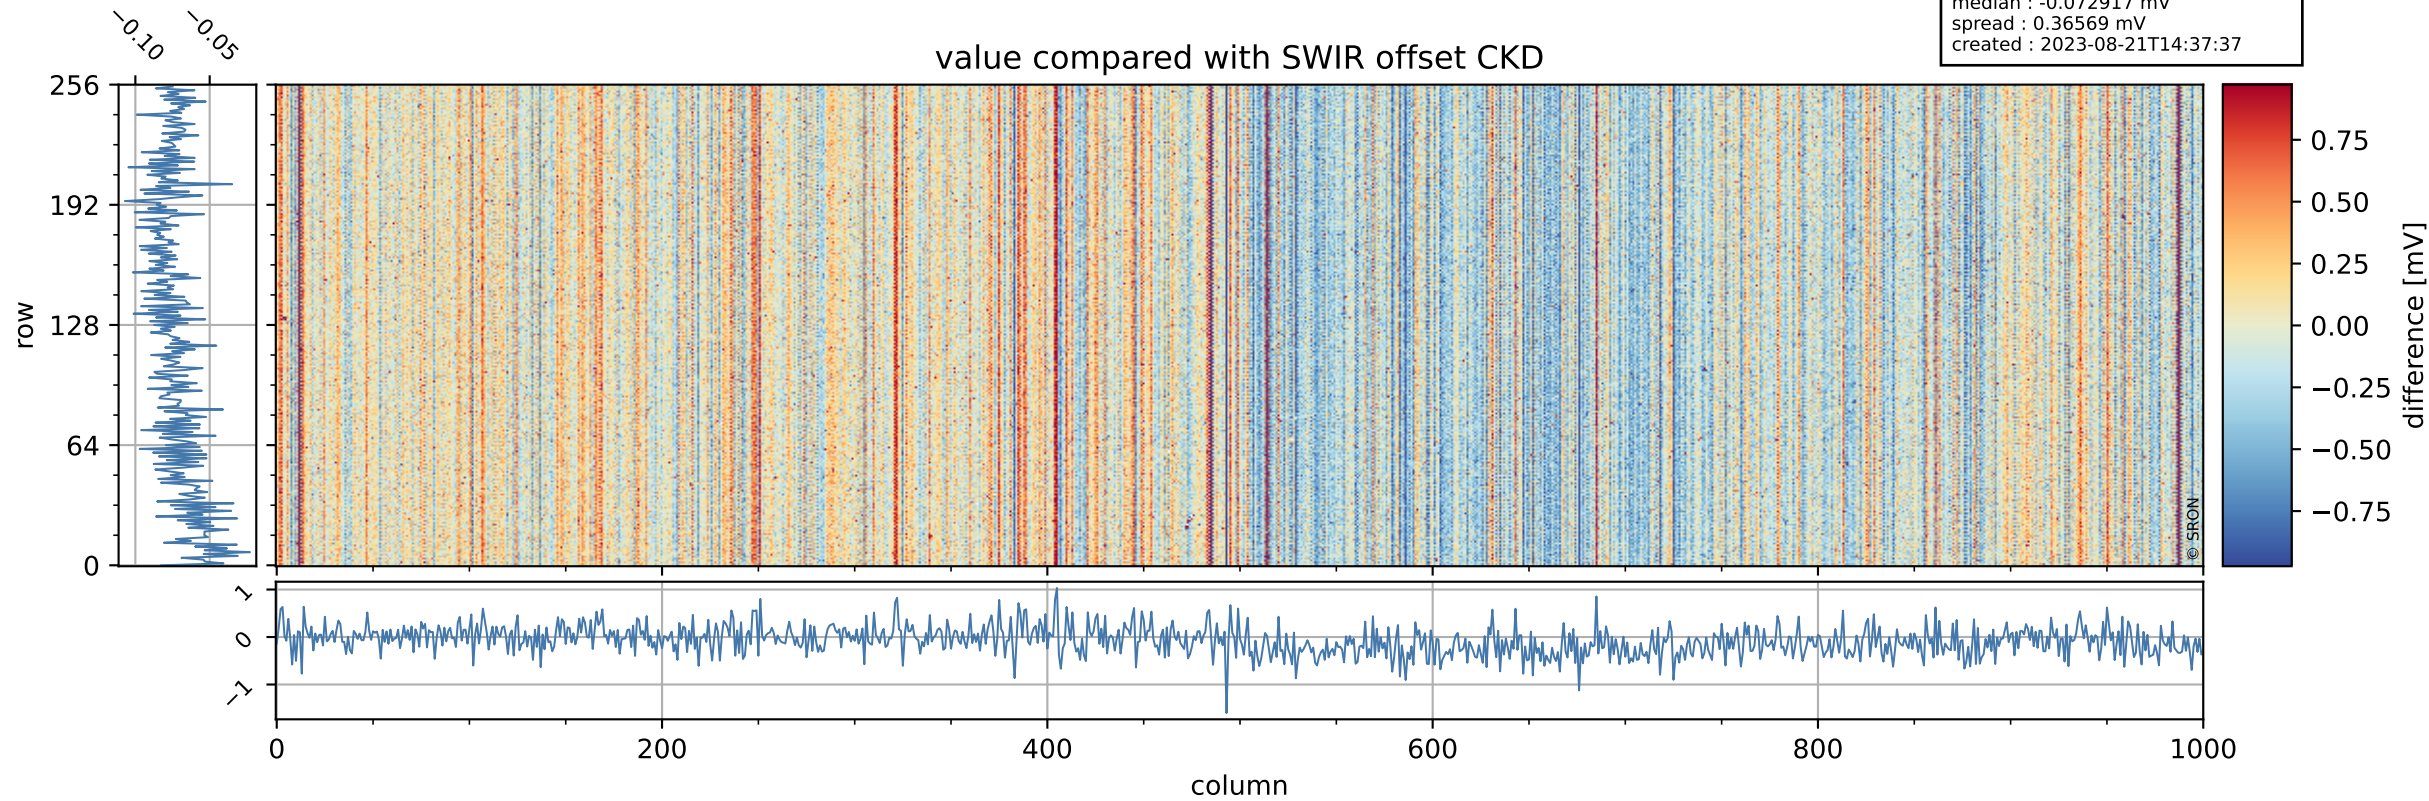

Tropomi SWIR offset (official)

orbits : 20 in [11962, 12007]
coverage : 2020-02-03 / 2020-02-06
median : 0.52595 V
spread : 0.035919 V
created : 2023-08-21T14:37:36

value detector map

Tropomi SWIR offset (official)

orbits : 20 in [11962, 12007]
coverage : 2020-02-03 / 2020-02-06
median : 27.51 μV
spread : 14.137 μV
created : 2023-08-21T14:37:36

Tropomi SWIR offset (official)

orbits : 20 in [11962, 12007]
coverage : 2020-02-03 / 2020-02-06
median : -0.072917 mV
spread : 0.36569 mV
created : 2023-08-21T14:37:37

value compared with SWIR offset CKD

Tropomi SWIR offset (official) ground-tracks of Sentinel-5P

orbits : 20 in [11962, 12007]
coverage : 2020-02-03 / 2020-02-06
created : 2023-08-21T14:37:37

Tropomi SWIR offset (official)

orbits : [2827, 12007]
coverage : 2018-04-30 / 2020-02-06
created : 2023-08-21T14:37:38

trend of detector median & temperatures