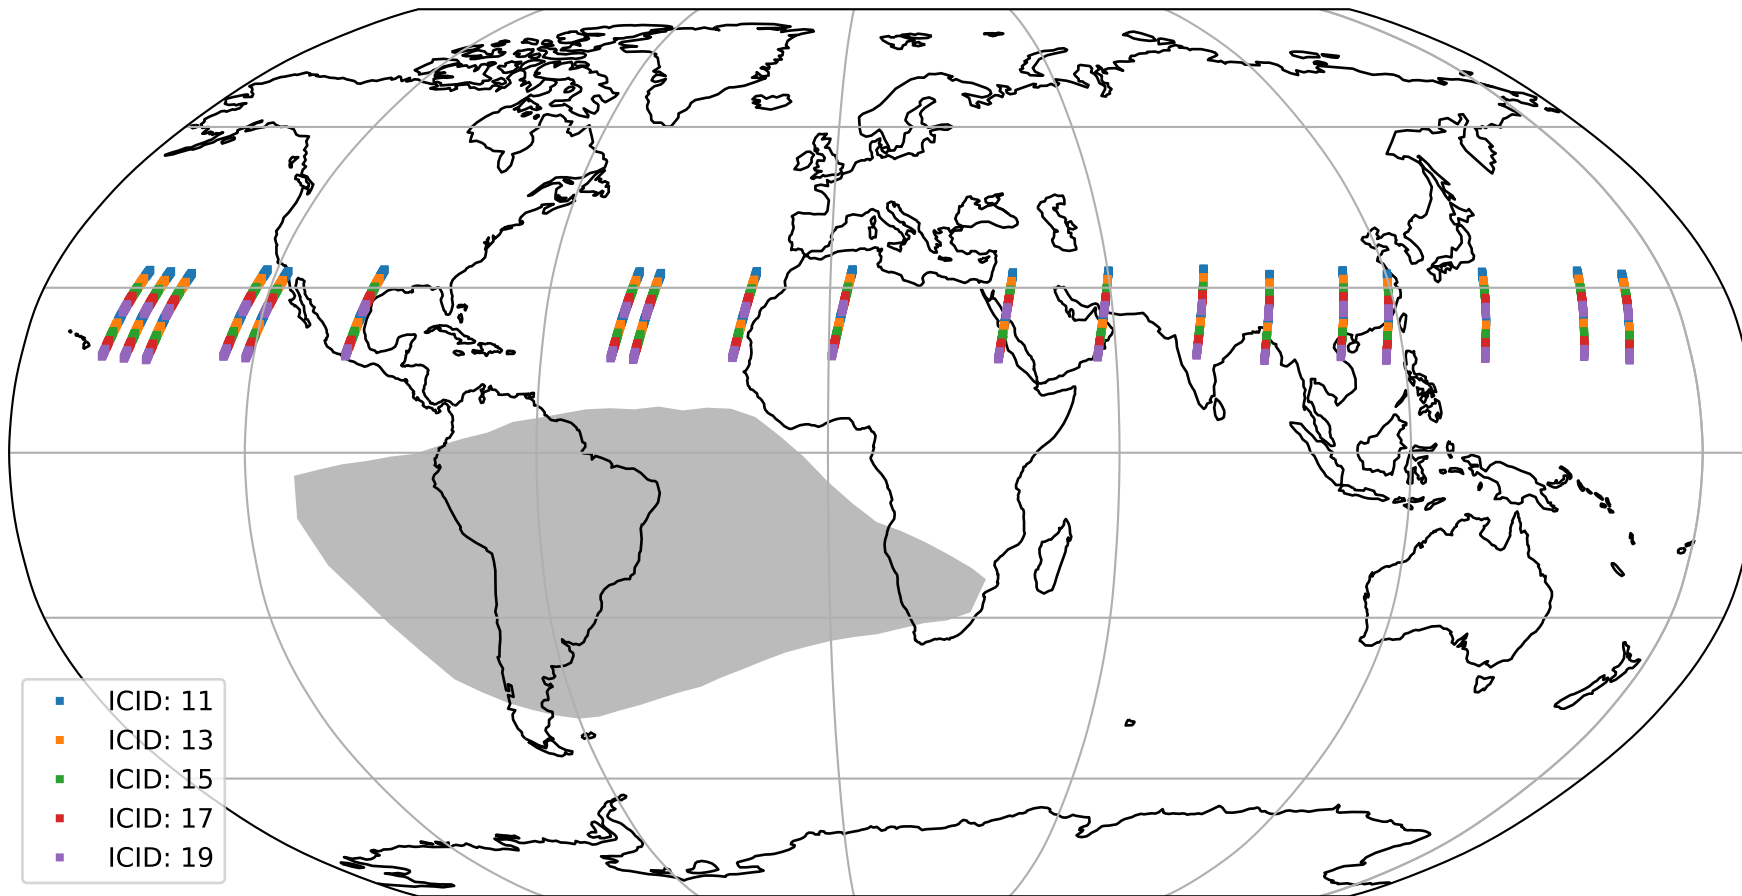

# Tropomi SWIR offset (official)

orbits : 19 in [11977, 12022]  
coverage : 2020-02-04 / 2020-02-07  
median : 27.913  $\mu\text{V}$   
spread : 14.256  $\mu\text{V}$   
created : 2023-08-21T14:37:39

# Tropomi SWIR offset (official)

orbits : 19 in [11977, 12022]  
coverage : 2020-02-04 / 2020-02-07  
median : -0.079753 mV  
spread : 0.3628 mV  
created : 2023-08-21T14:37:39

value compared with SWIR offset CKD

# Tropomi SWIR offset (official) ground-tracks of Sentinel-5P

orbits : 19 in [11977, 12022]  
coverage : 2020-02-04 / 2020-02-07  
created : 2023-08-21T14:37:40

# Tropomi SWIR offset (official)

orbits : [2827, 12022]  
coverage : 2018-04-30 / 2020-02-07  
created : 2023-08-21T14:37:41