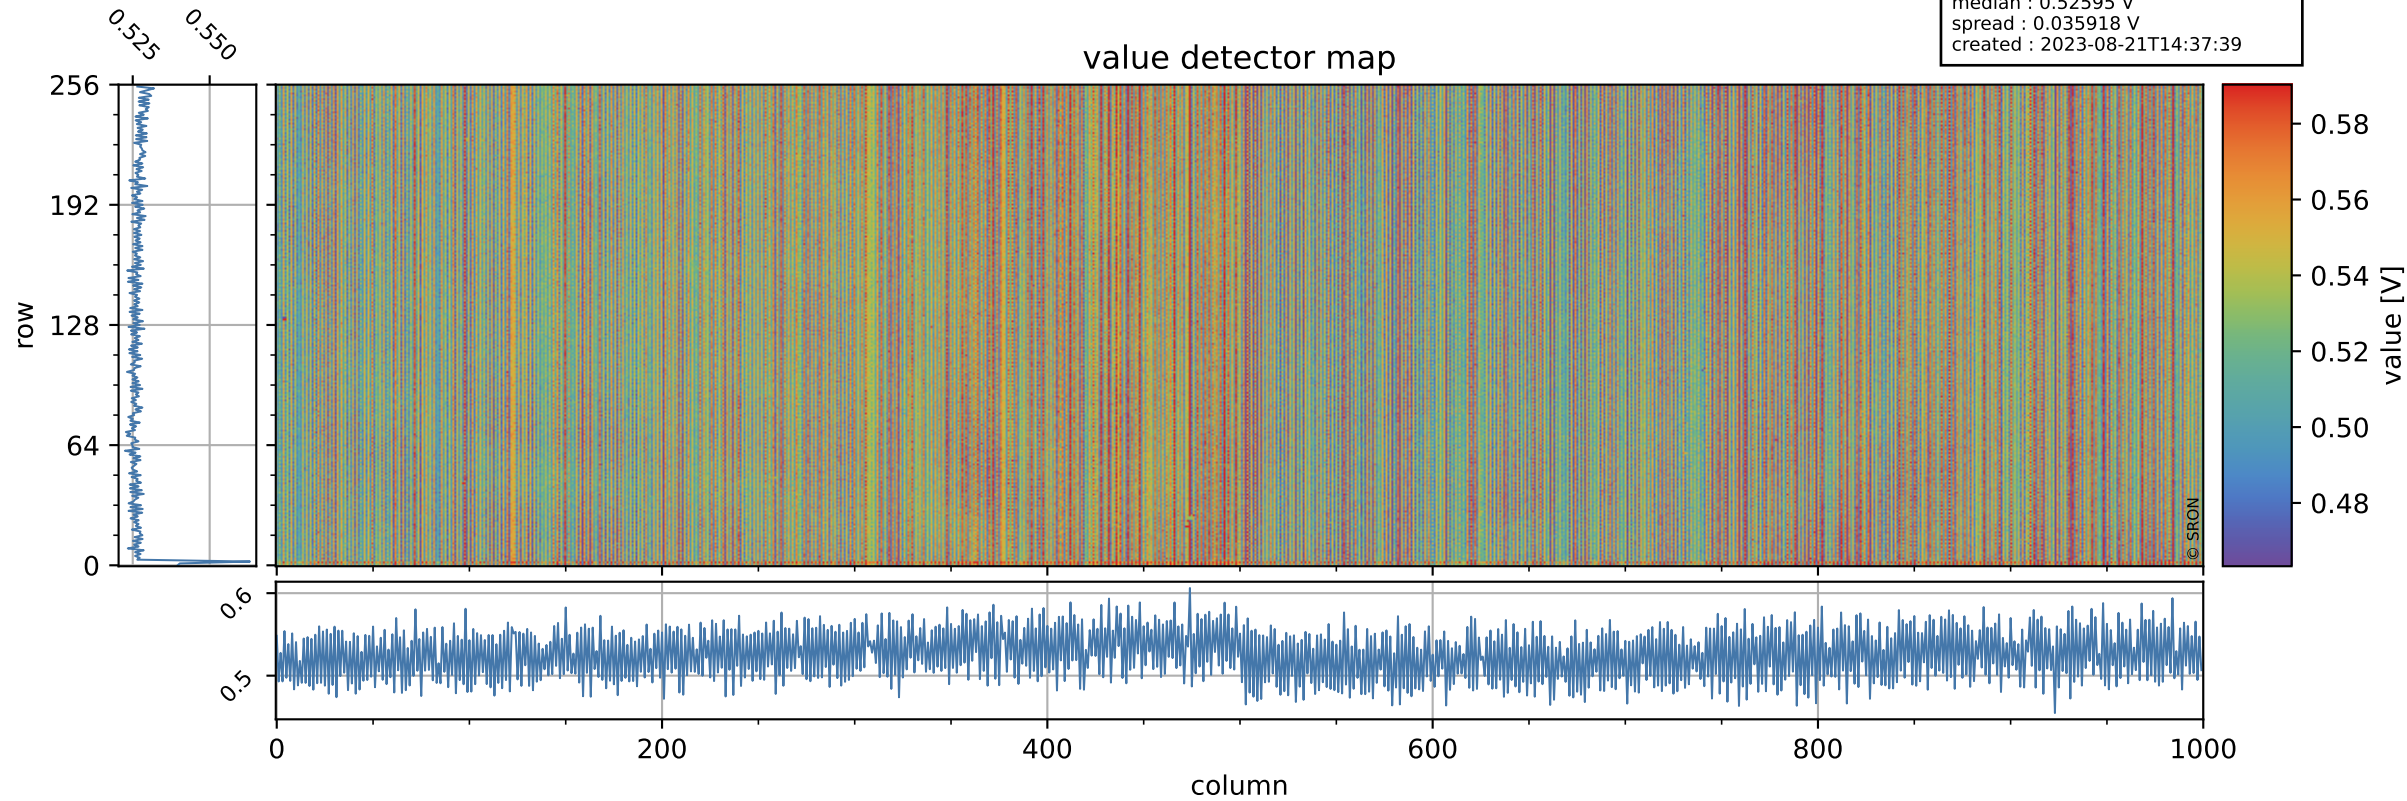

# Tropomi SWIR offset (official)

orbits : 19 in [11977, 12022]  
coverage : 2020-02-04 / 2020-02-07  
median : 0.52595 V  
spread : 0.035918 V  
created : 2023-08-21T14:37:39

## value detector map

# Tropomi SWIR offset (official)

orbits : 19 in [11977, 12022]  
coverage : 2020-02-04 / 2020-02-07  
median : 27.913  $\mu\text{V}$   
spread : 14.256  $\mu\text{V}$   
created : 2023-08-21T14:37:39

# Tropomi SWIR offset (official) ground-tracks of Sentinel-5P

orbits : 19 in [11977, 12022]  
coverage : 2020-02-04 / 2020-02-07  
created : 2023-08-21T14:37:40