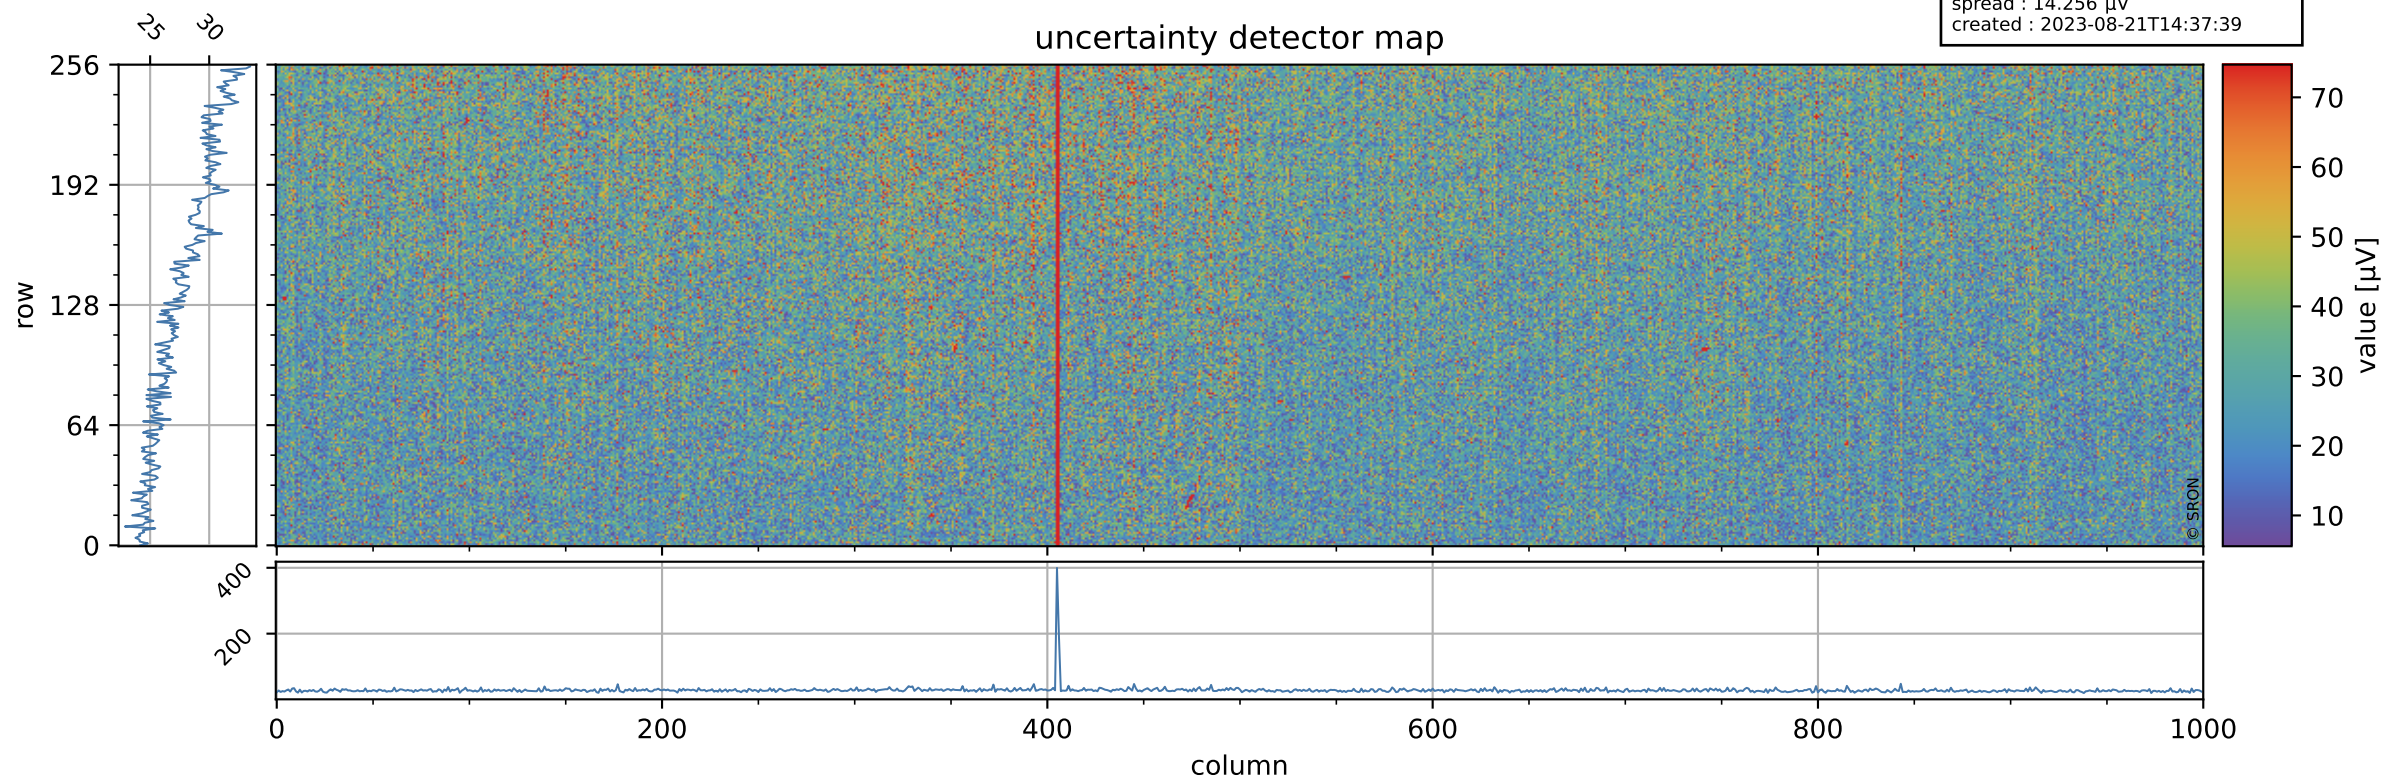

# Tropomi SWIR offset (official)

orbits : 19 in [11977, 12022]  
coverage : 2020-02-04 / 2020-02-07  
median : 0.52595 V  
spread : 0.035918 V  
created : 2023-08-21T14:37:39

## value detector map

# Tropomi SWIR offset (official)

orbits : 19 in [11977, 12022]  
coverage : 2020-02-04 / 2020-02-07  
median : 27.913  $\mu\text{V}$   
spread : 14.256  $\mu\text{V}$   
created : 2023-08-21T14:37:39

# Tropomi SWIR offset (official) ground-tracks of Sentinel-5P

orbits : 19 in [11977, 12022]  
coverage : 2020-02-04 / 2020-02-07  
created : 2023-08-21T14:37:40