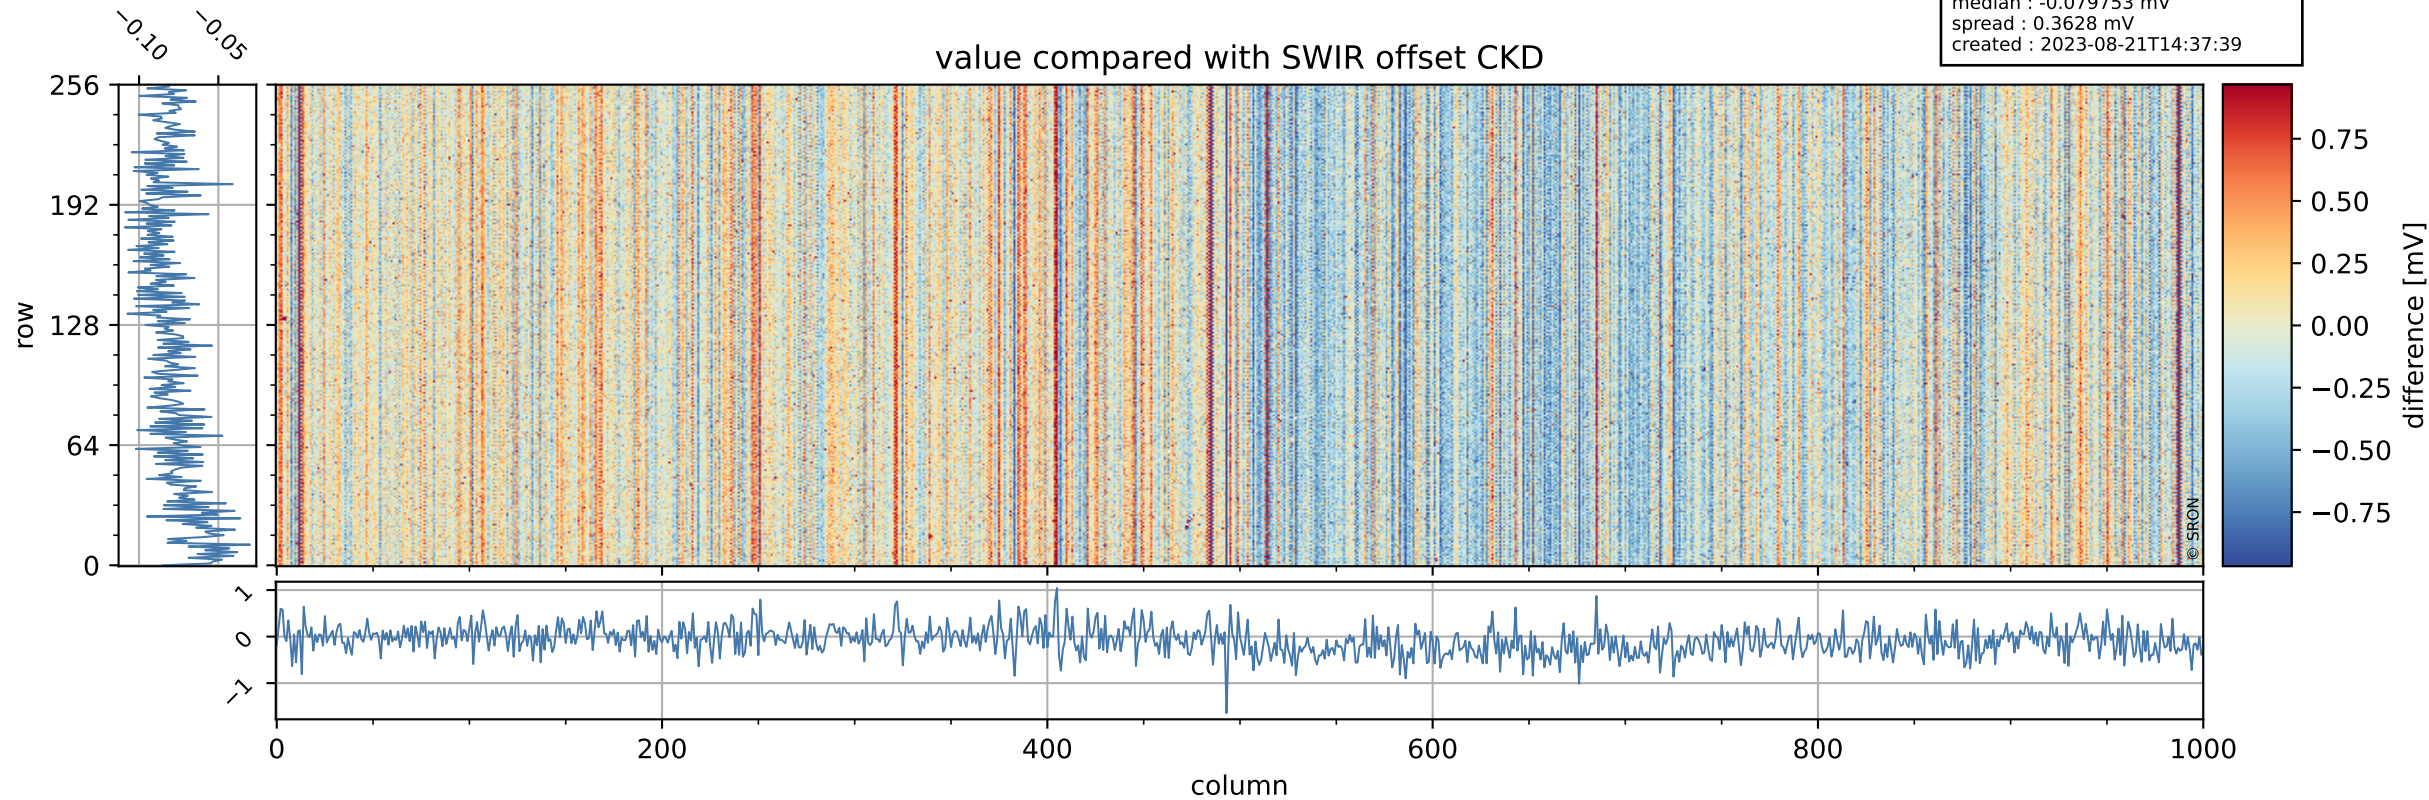

## value detector map

# Tropomi SWIR offset (official)

orbits : 19 in [11977, 12022]  
coverage : 2020-02-04 / 2020-02-07  
median : 27.913  $\mu\text{V}$   
spread : 14.256  $\mu\text{V}$   
created : 2023-08-21T14:37:39

# Tropomi SWIR offset (official)

orbits : 19 in [11977, 12022]  
coverage : 2020-02-04 / 2020-02-07  
median : -0.079753 mV  
spread : 0.3628 mV  
created : 2023-08-21T14:37:39

value compared with SWIR offset CKD

# Tropomi SWIR offset (official) ground-tracks of Sentinel-5P

orbits : 19 in [11977, 12022]  
coverage : 2020-02-04 / 2020-02-07  
created : 2023-08-21T14:37:40