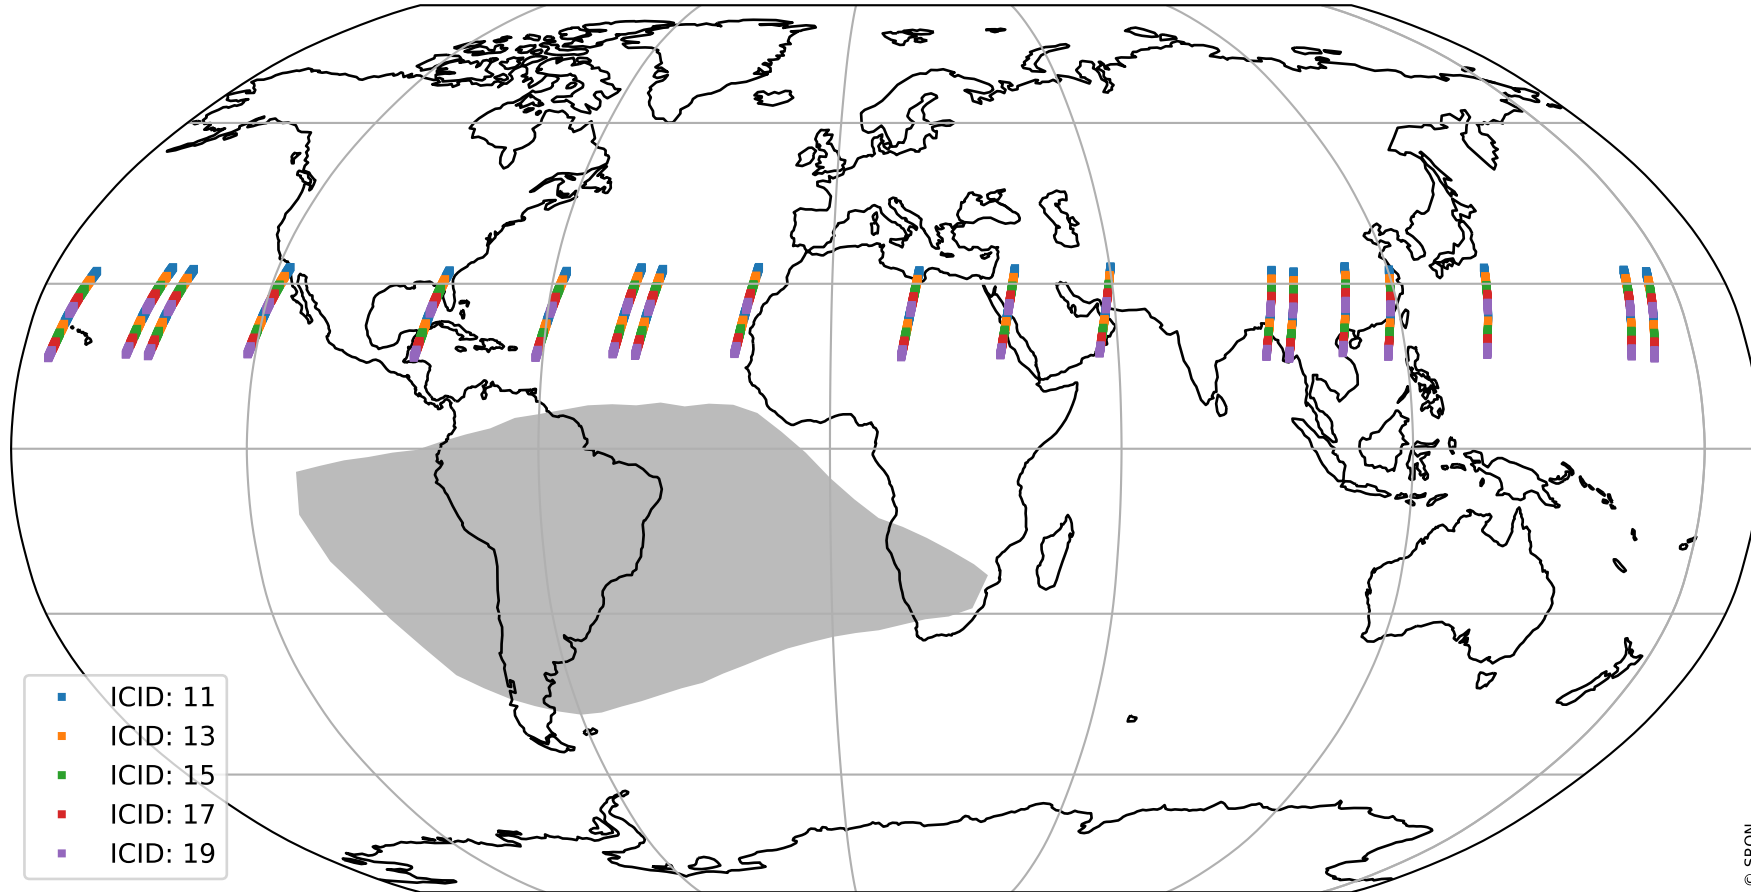

# Tropomi SWIR offset (official)

orbits : 19 in [11992, 12037]  
coverage : 2020-02-05 / 2020-02-08  
median : 27.668  $\mu\text{V}$   
spread : 14.126  $\mu\text{V}$   
created : 2023-08-21T14:37:42

# Tropomi SWIR offset (official)

orbits : 19 in [11992, 12037]  
coverage : 2020-02-05 / 2020-02-08  
median : -0.090782 mV  
spread : 0.36551 mV  
created : 2023-08-21T14:37:42

value compared with SWIR offset CKD

# Tropomi SWIR offset (official) ground-tracks of Sentinel-5P

orbits : 19 in [11992, 12037]  
coverage : 2020-02-05 / 2020-02-08  
created : 2023-08-21T14:37:43

# Tropomi SWIR offset (official)

orbits : [2827, 12037]  
coverage : 2018-04-30 / 2020-02-08  
created : 2023-08-21T14:37:44