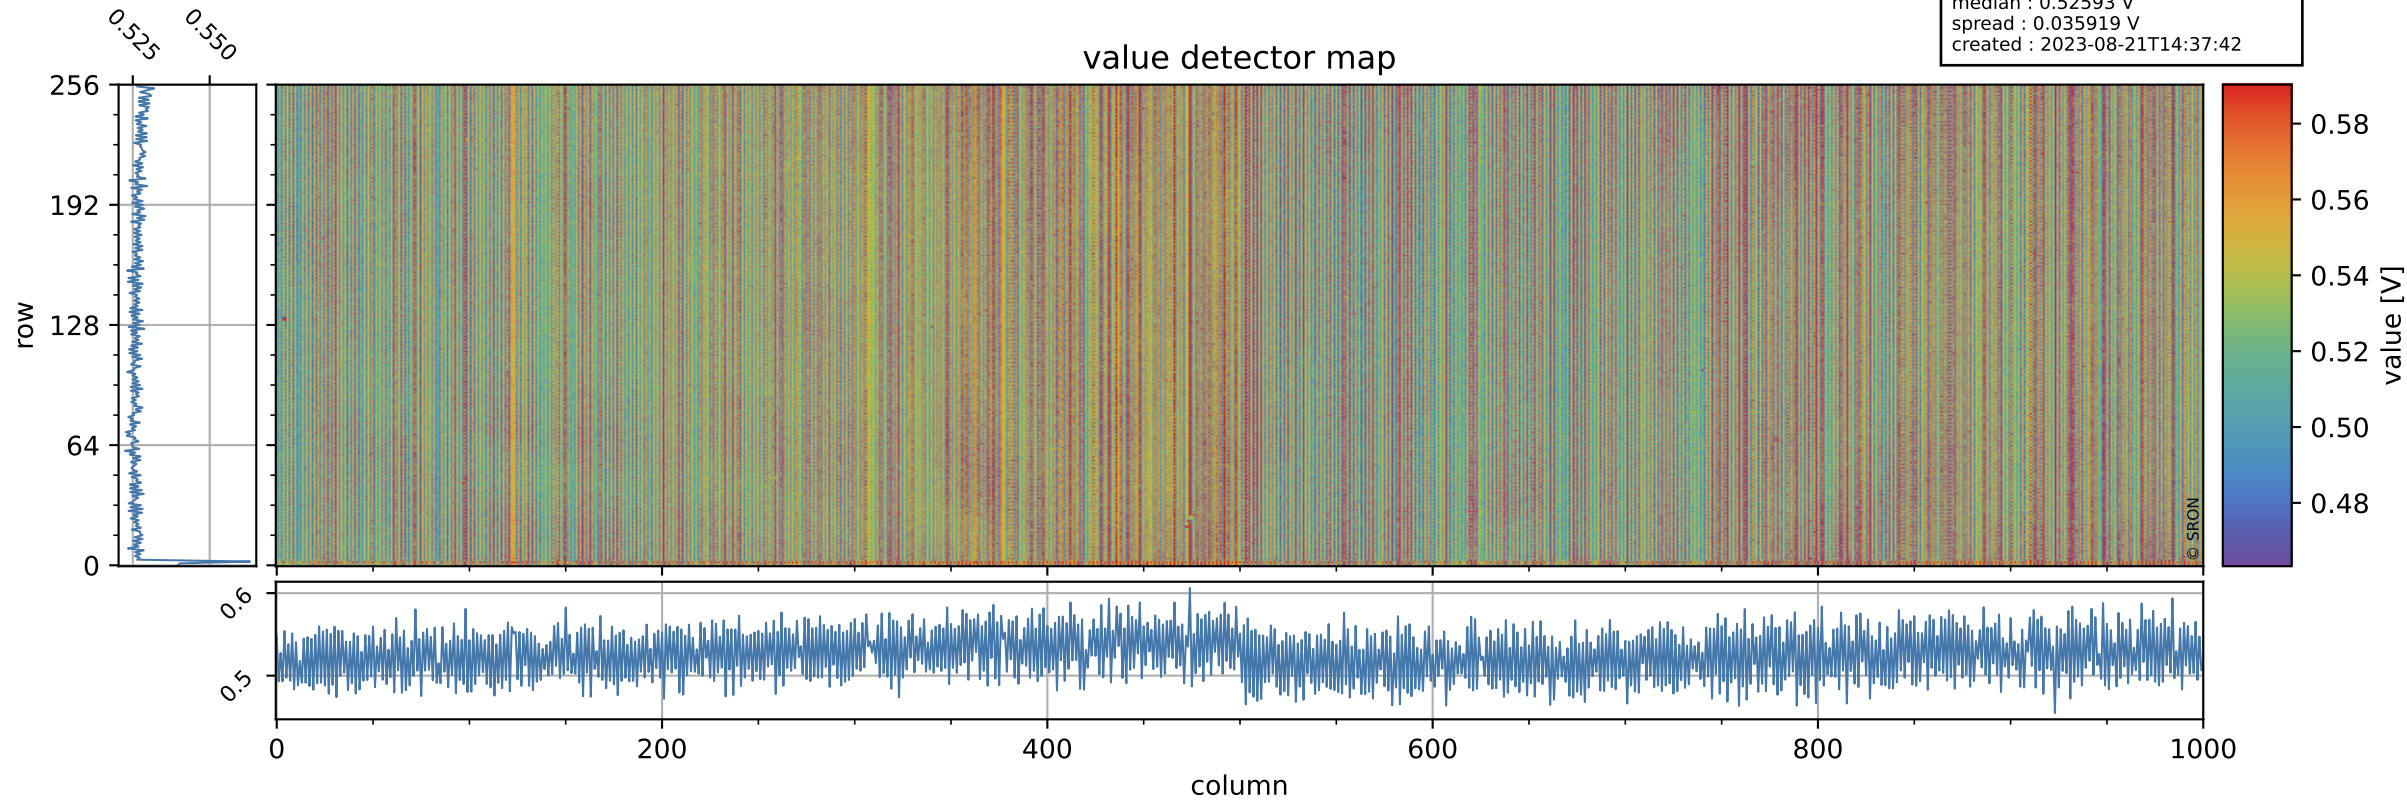

# Tropomi SWIR offset (official)

orbits : 19 in [11992, 12037]  
coverage : 2020-02-05 / 2020-02-08  
median : 0.52593 V  
spread : 0.035919 V  
created : 2023-08-21T14:37:42

## value detector map

# Tropomi SWIR offset (official)

orbits : 19 in [11992, 12037]  
coverage : 2020-02-05 / 2020-02-08  
median : 27.668  $\mu\text{V}$   
spread : 14.126  $\mu\text{V}$   
created : 2023-08-21T14:37:42

# Tropomi SWIR offset (official) ground-tracks of Sentinel-5P

orbits : 19 in [11992, 12037]  
coverage : 2020-02-05 / 2020-02-08  
created : 2023-08-21T14:37:43