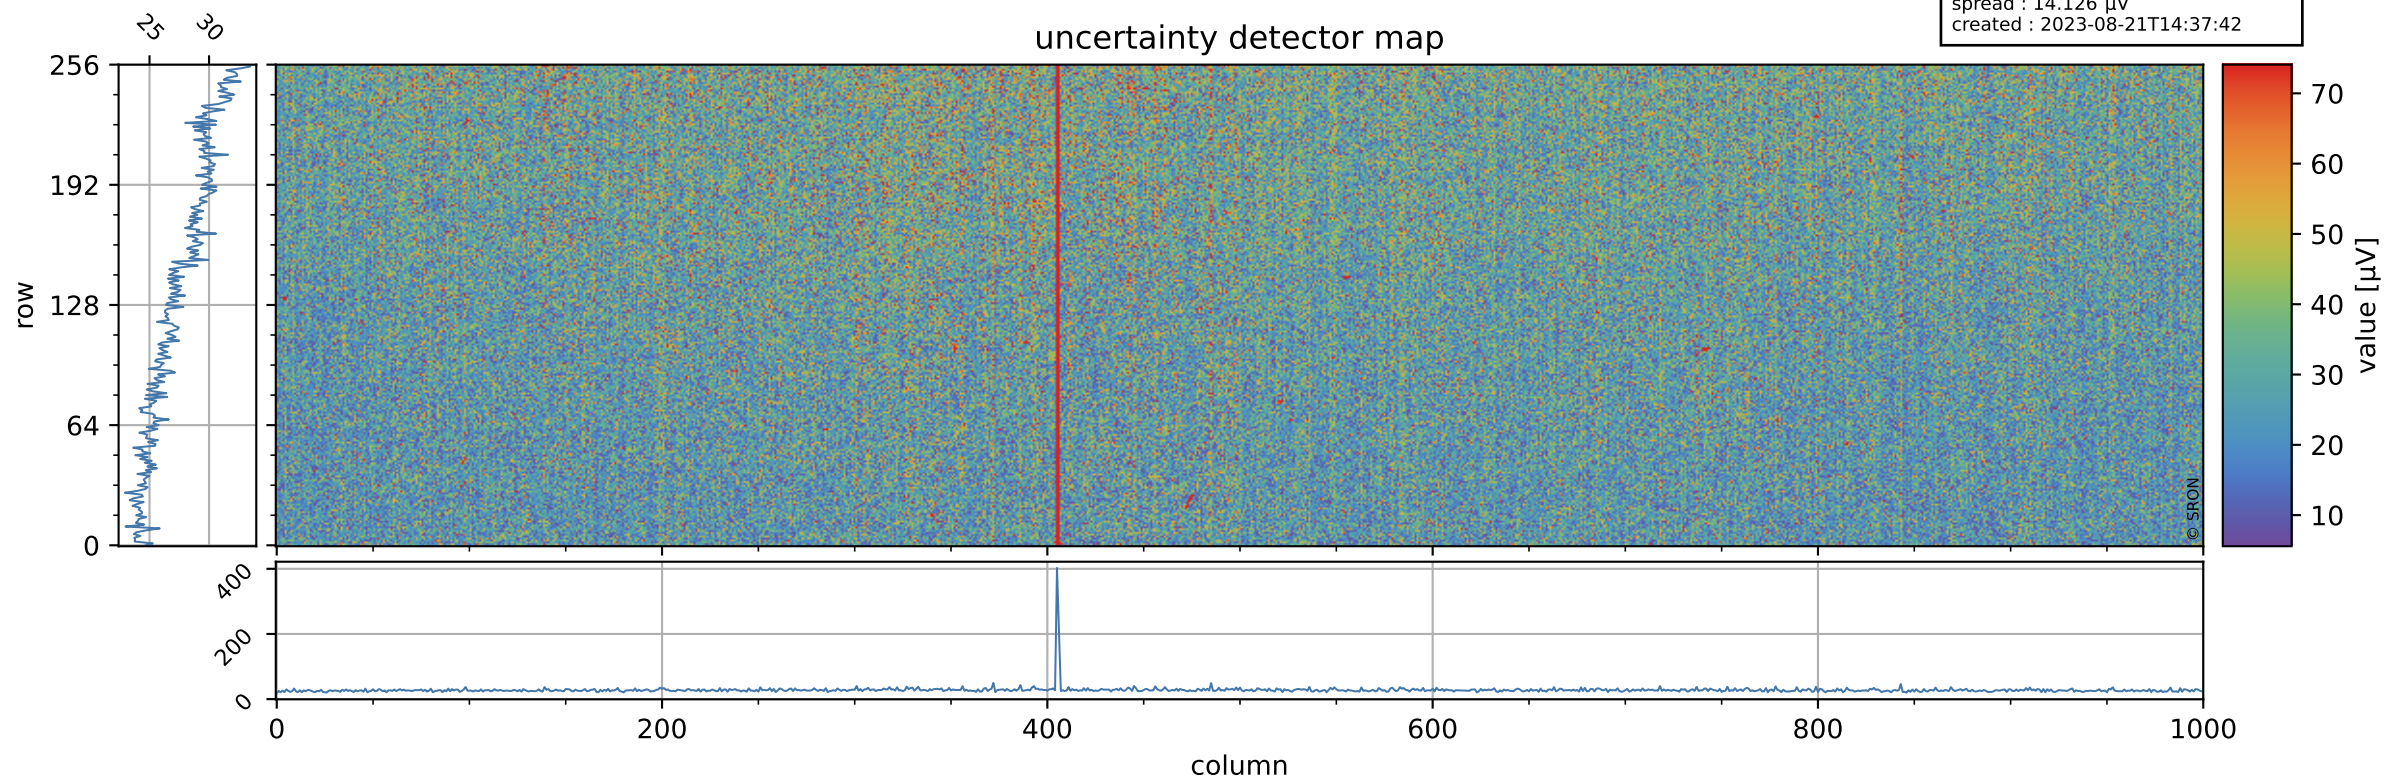

# Tropomi SWIR offset (official)

orbits : 19 in [11992, 12037]  
coverage : 2020-02-05 / 2020-02-08  
median : 0.52593 V  
spread : 0.035919 V  
created : 2023-08-21T14:37:42

## value detector map

# Tropomi SWIR offset (official)

orbits : 19 in [11992, 12037]  
coverage : 2020-02-05 / 2020-02-08  
median : 27.668  $\mu\text{V}$   
spread : 14.126  $\mu\text{V}$   
created : 2023-08-21T14:37:42

# Tropomi SWIR offset (official) ground-tracks of Sentinel-5P

orbits : 19 in [11992, 12037]  
coverage : 2020-02-05 / 2020-02-08  
created : 2023-08-21T14:37:43