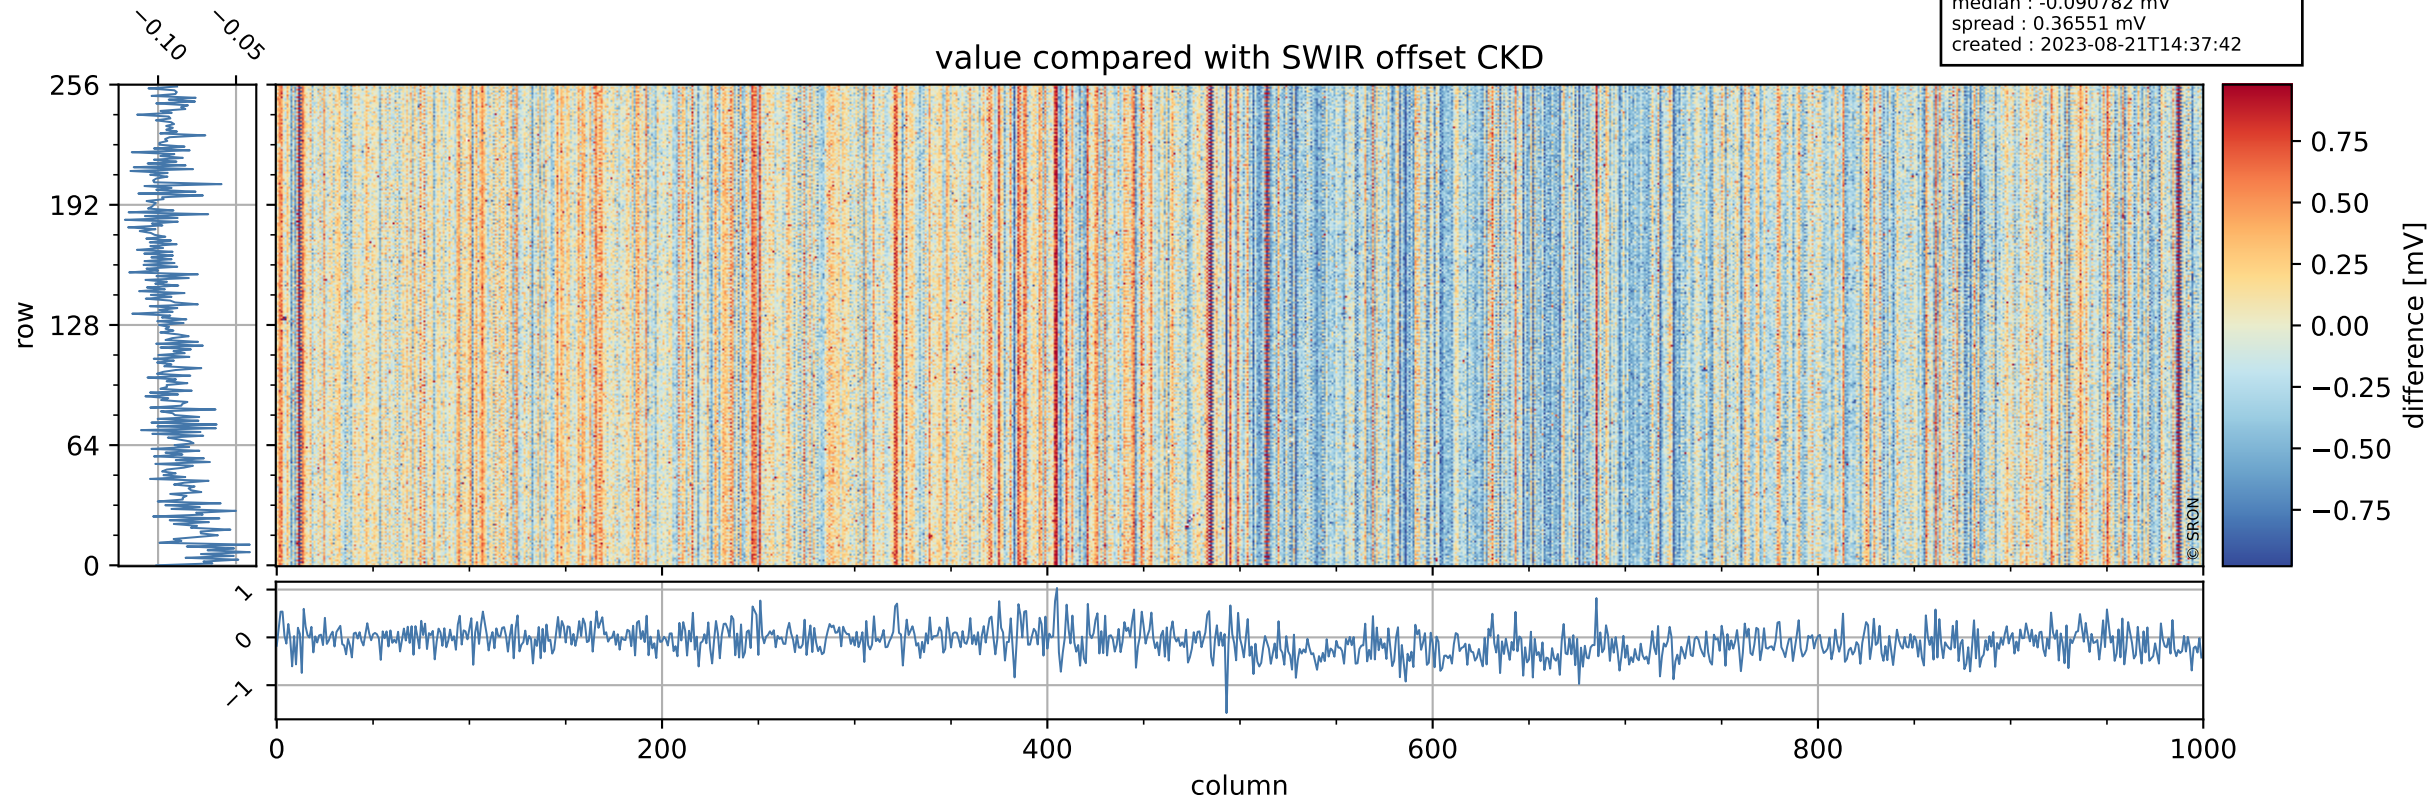

## value detector map

# Tropomi SWIR offset (official)

orbits : 19 in [11992, 12037]  
coverage : 2020-02-05 / 2020-02-08  
median : 27.668  $\mu\text{V}$   
spread : 14.126  $\mu\text{V}$   
created : 2023-08-21T14:37:42

# Tropomi SWIR offset (official)

orbits : 19 in [11992, 12037]  
coverage : 2020-02-05 / 2020-02-08  
median : -0.090782 mV  
spread : 0.36551 mV  
created : 2023-08-21T14:37:42

value compared with SWIR offset CKD

# Tropomi SWIR offset (official) ground-tracks of Sentinel-5P

orbits : 19 in [11992, 12037]  
coverage : 2020-02-05 / 2020-02-08  
created : 2023-08-21T14:37:43