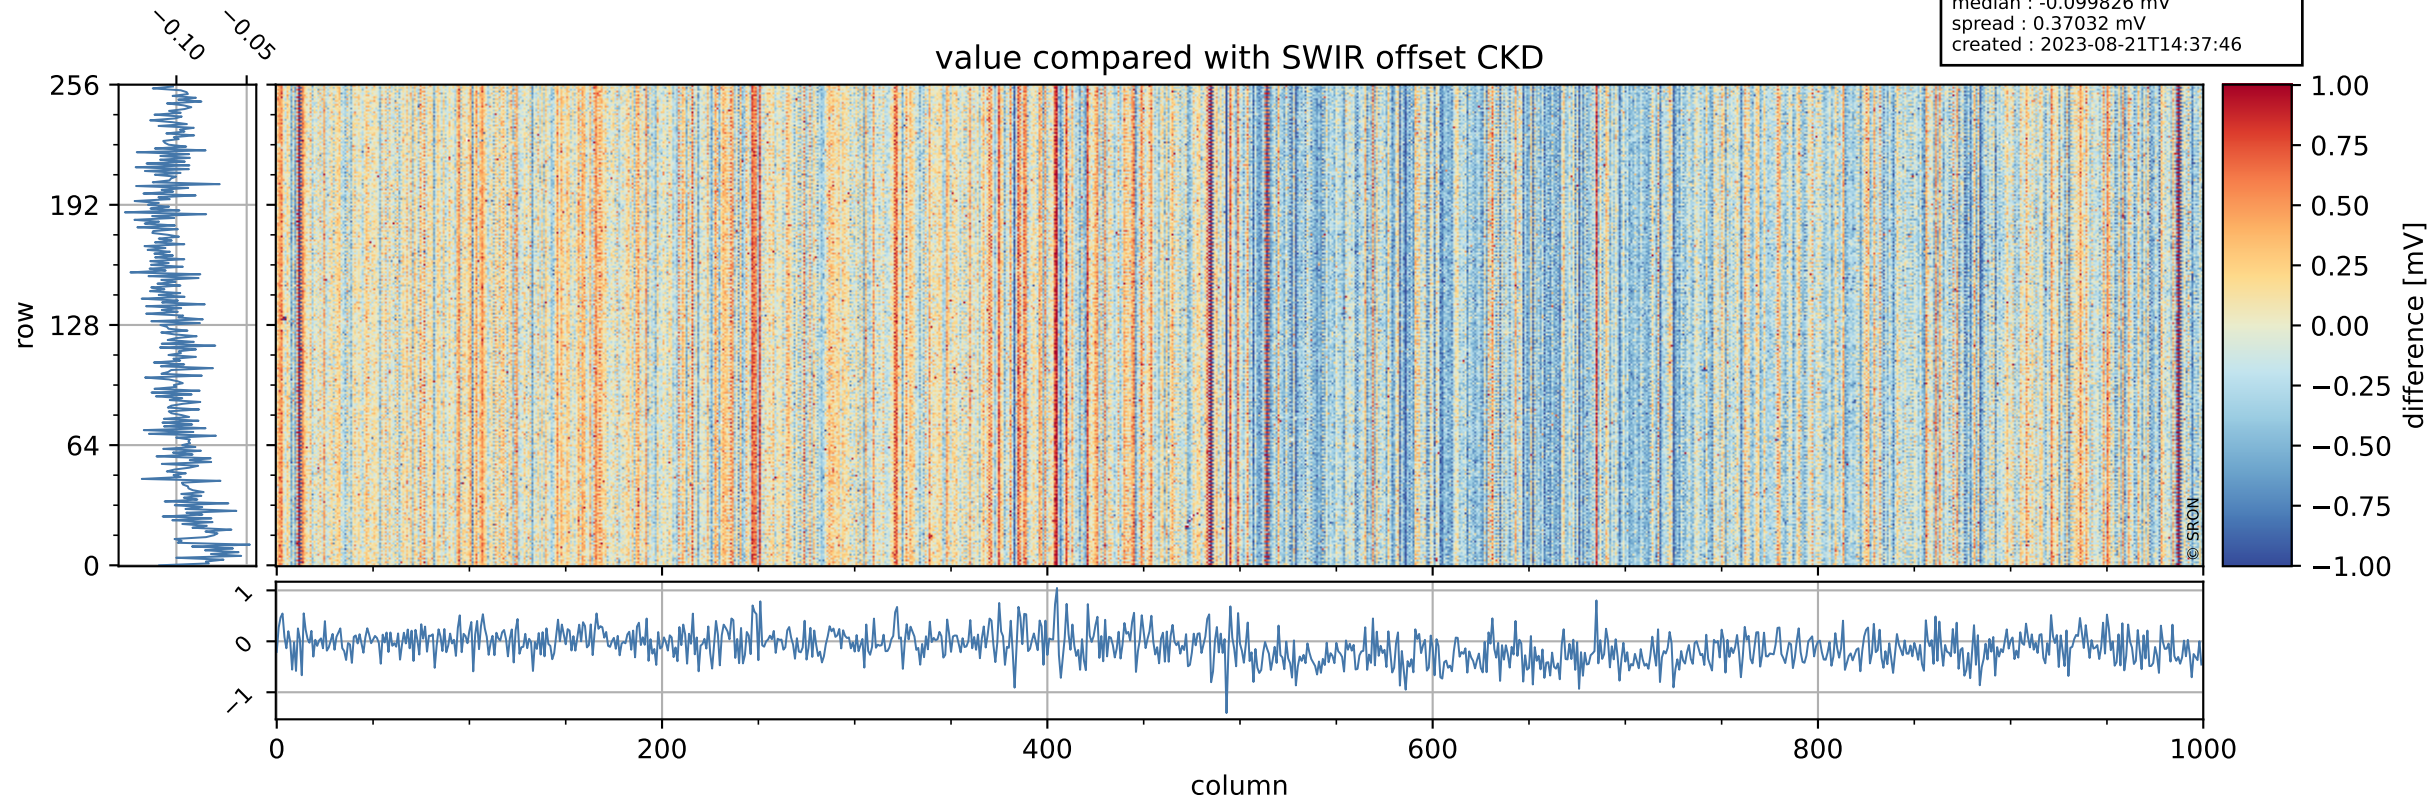

## value detector map

# Tropomi SWIR offset (official)

orbits : 18 in [12007, 12052]  
coverage : 2020-02-06 / 2020-02-09  
median : 28.324  $\mu\text{V}$   
spread : 14.324  $\mu\text{V}$   
created : 2023-08-21T14:37:45

# Tropomi SWIR offset (official)

orbits : 18 in [12007, 12052]  
coverage : 2020-02-06 / 2020-02-09  
median : -0.099826 mV  
spread : 0.37032 mV  
created : 2023-08-21T14:37:46

value compared with SWIR offset CKD

# Tropomi SWIR offset (official) ground-tracks of Sentinel-5P

orbits : 18 in [12007, 12052]  
coverage : 2020-02-06 / 2020-02-09  
created : 2023-08-21T14:37:46

- ICID: 11
- ICID: 13
- ICID: 15
- ICID: 17
- ICID: 19