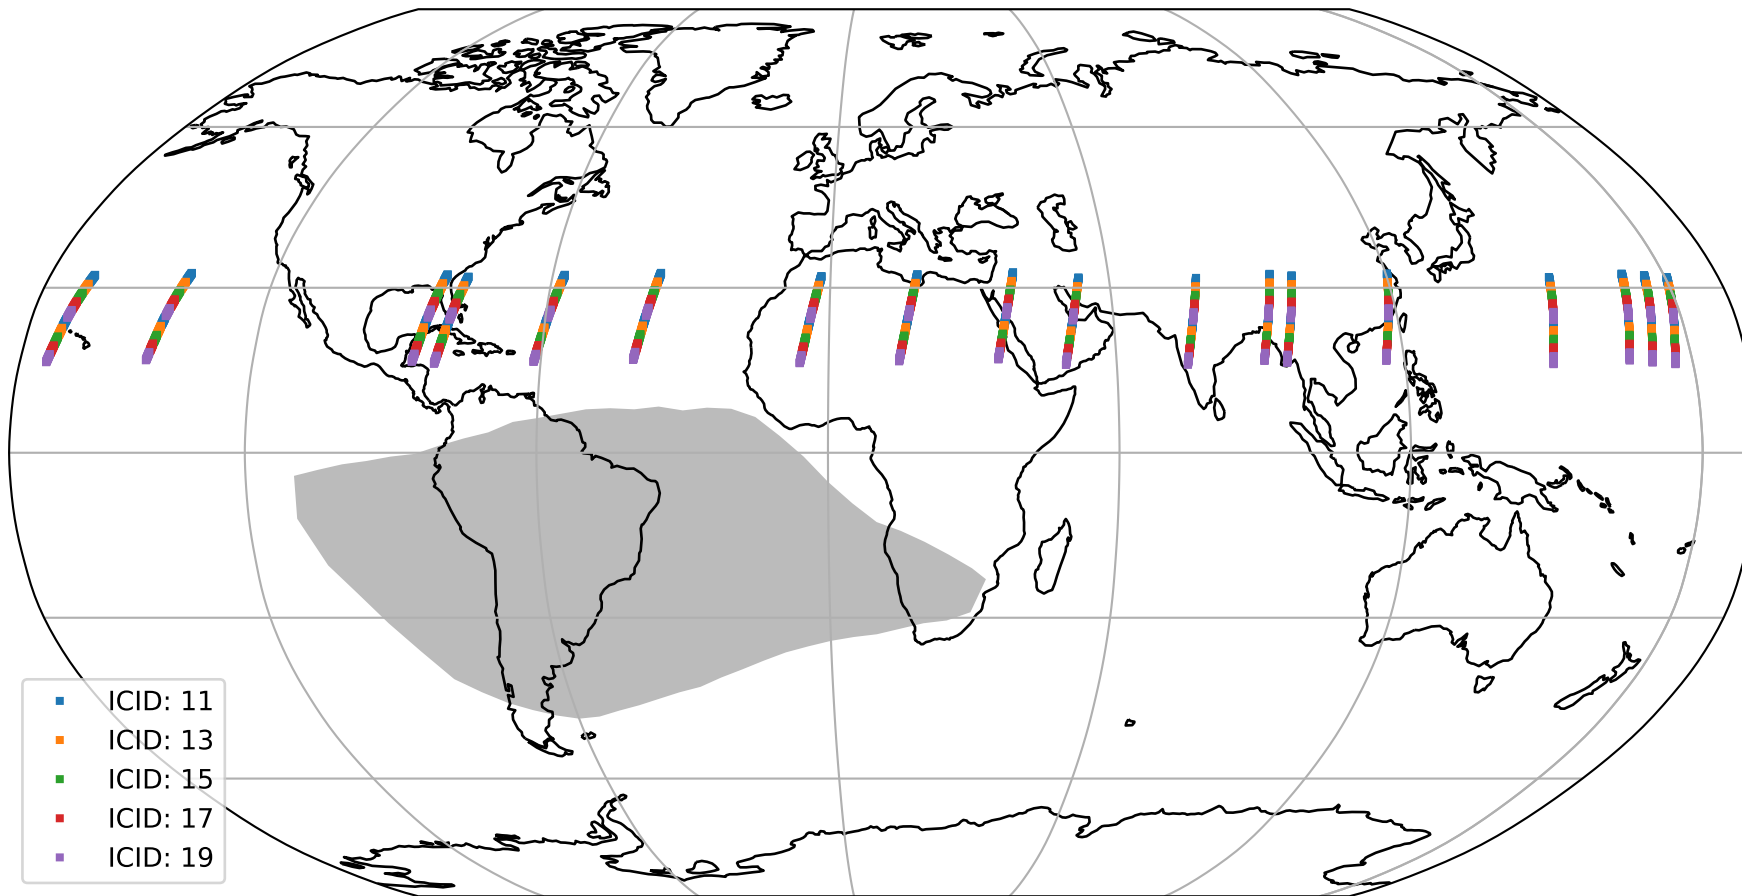

# Tropomi SWIR offset (official)

orbits : 18 in [12007, 12052]  
coverage : 2020-02-06 / 2020-02-09  
median : 28.324  $\mu\text{V}$   
spread : 14.324  $\mu\text{V}$   
created : 2023-08-21T14:37:45

# Tropomi SWIR offset (official)

orbits : 18 in [12007, 12052]  
coverage : 2020-02-06 / 2020-02-09  
median : -0.099826 mV  
spread : 0.37032 mV  
created : 2023-08-21T14:37:46

value compared with SWIR offset CKD

# Tropomi SWIR offset (official) ground-tracks of Sentinel-5P

orbits : 18 in [12007, 12052]  
coverage : 2020-02-06 / 2020-02-09  
created : 2023-08-21T14:37:46

- ICID: 11
- ICID: 13
- ICID: 15
- ICID: 17
- ICID: 19

# Tropomi SWIR offset (official)

orbits : [2827, 12052]  
coverage : 2018-04-30 / 2020-02-09  
created : 2023-08-21T14:37:46