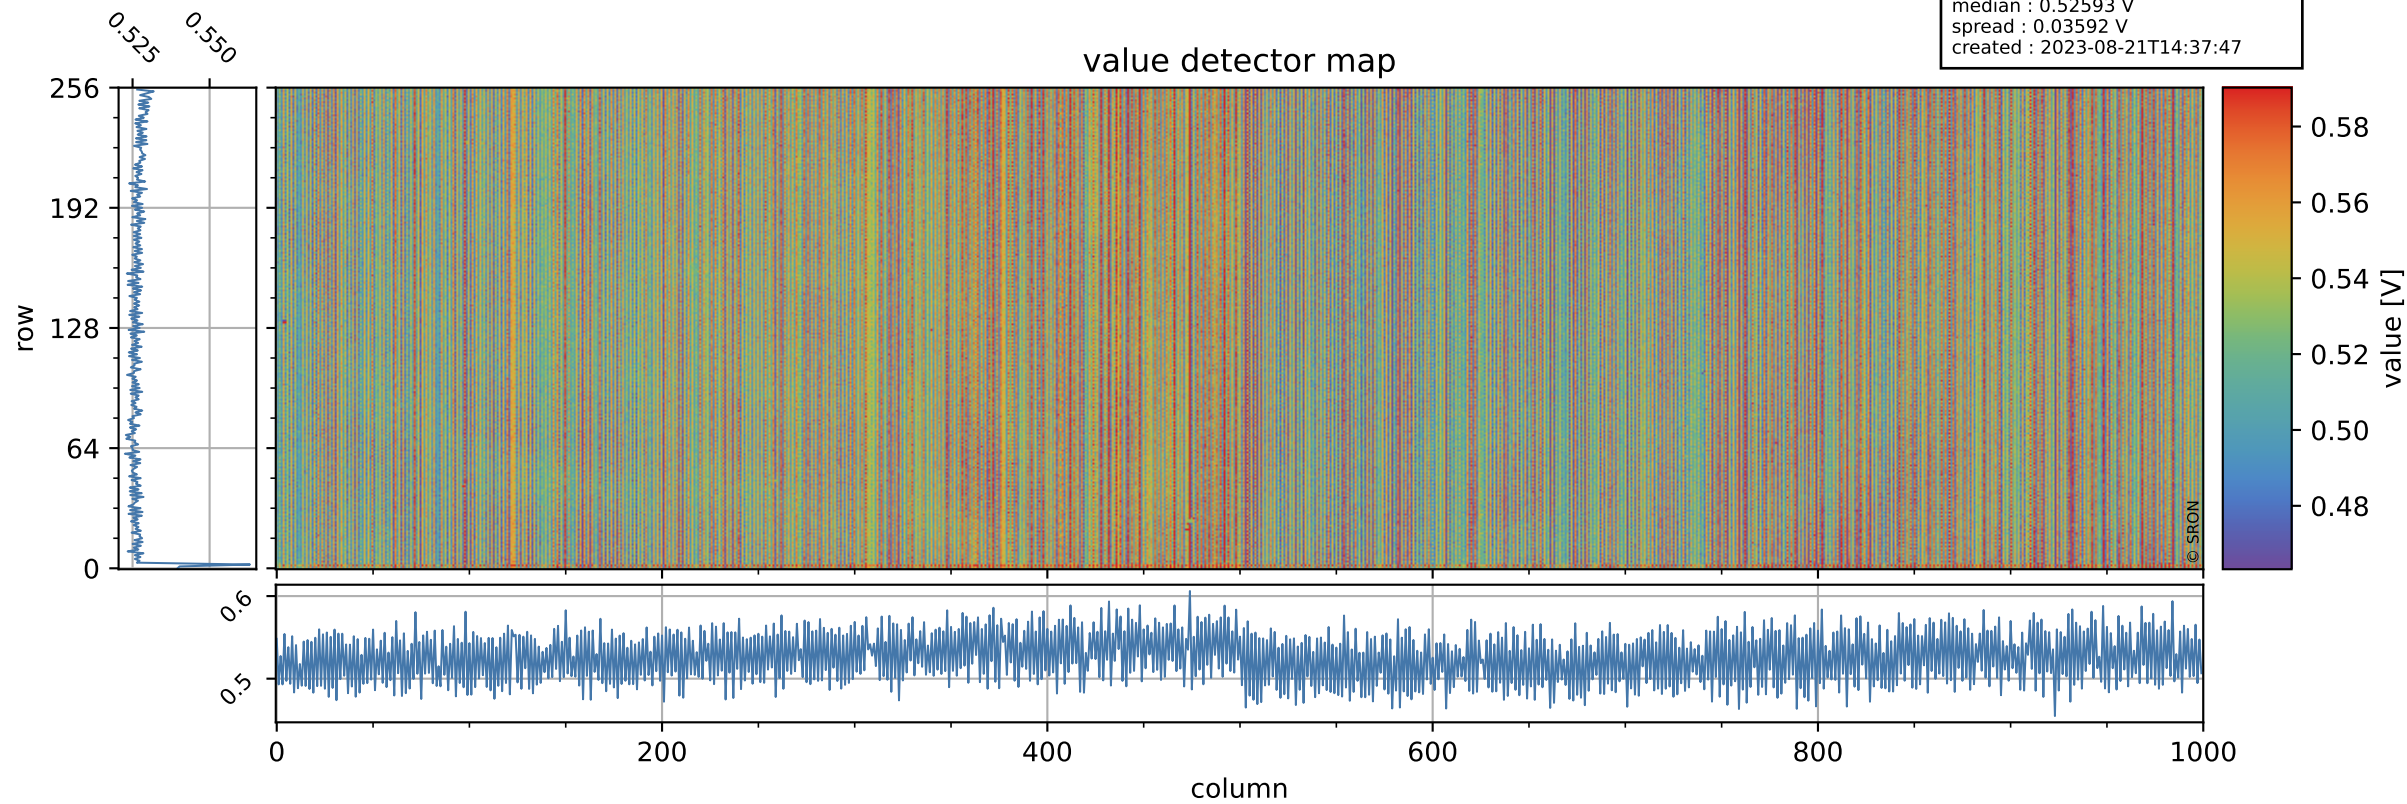

Tropomi SWIR offset (official)

orbits : 19 in [12022, 12067]
coverage : 2020-02-07 / 2020-02-10
median : 0.52593 V
spread : 0.03592 V
created : 2023-08-21T14:37:47

value detector map

Tropomi SWIR offset (official)

orbits : 19 in [12022, 12067]
coverage : 2020-02-07 / 2020-02-10
median : 27.693 μV
spread : 14.09 μV
created : 2023-08-21T14:37:48

Tropomi SWIR offset (official)

orbits : 19 in [12022, 12067]
coverage : 2020-02-07 / 2020-02-10
median : -0.096302 mV
spread : 0.37455 mV
created : 2023-08-21T14:37:48

value compared with SWIR offset CKD

Tropomi SWIR offset (official) ground-tracks of Sentinel-5P

orbits : 19 in [12022, 12067]
coverage : 2020-02-07 / 2020-02-10
created : 2023-08-21T14:37:49

Tropomi SWIR offset (official)

orbits : [2827, 12067]
coverage : 2018-04-30 / 2020-02-10
created : 2023-08-21T14:37:49

trend of detector median & temperatures