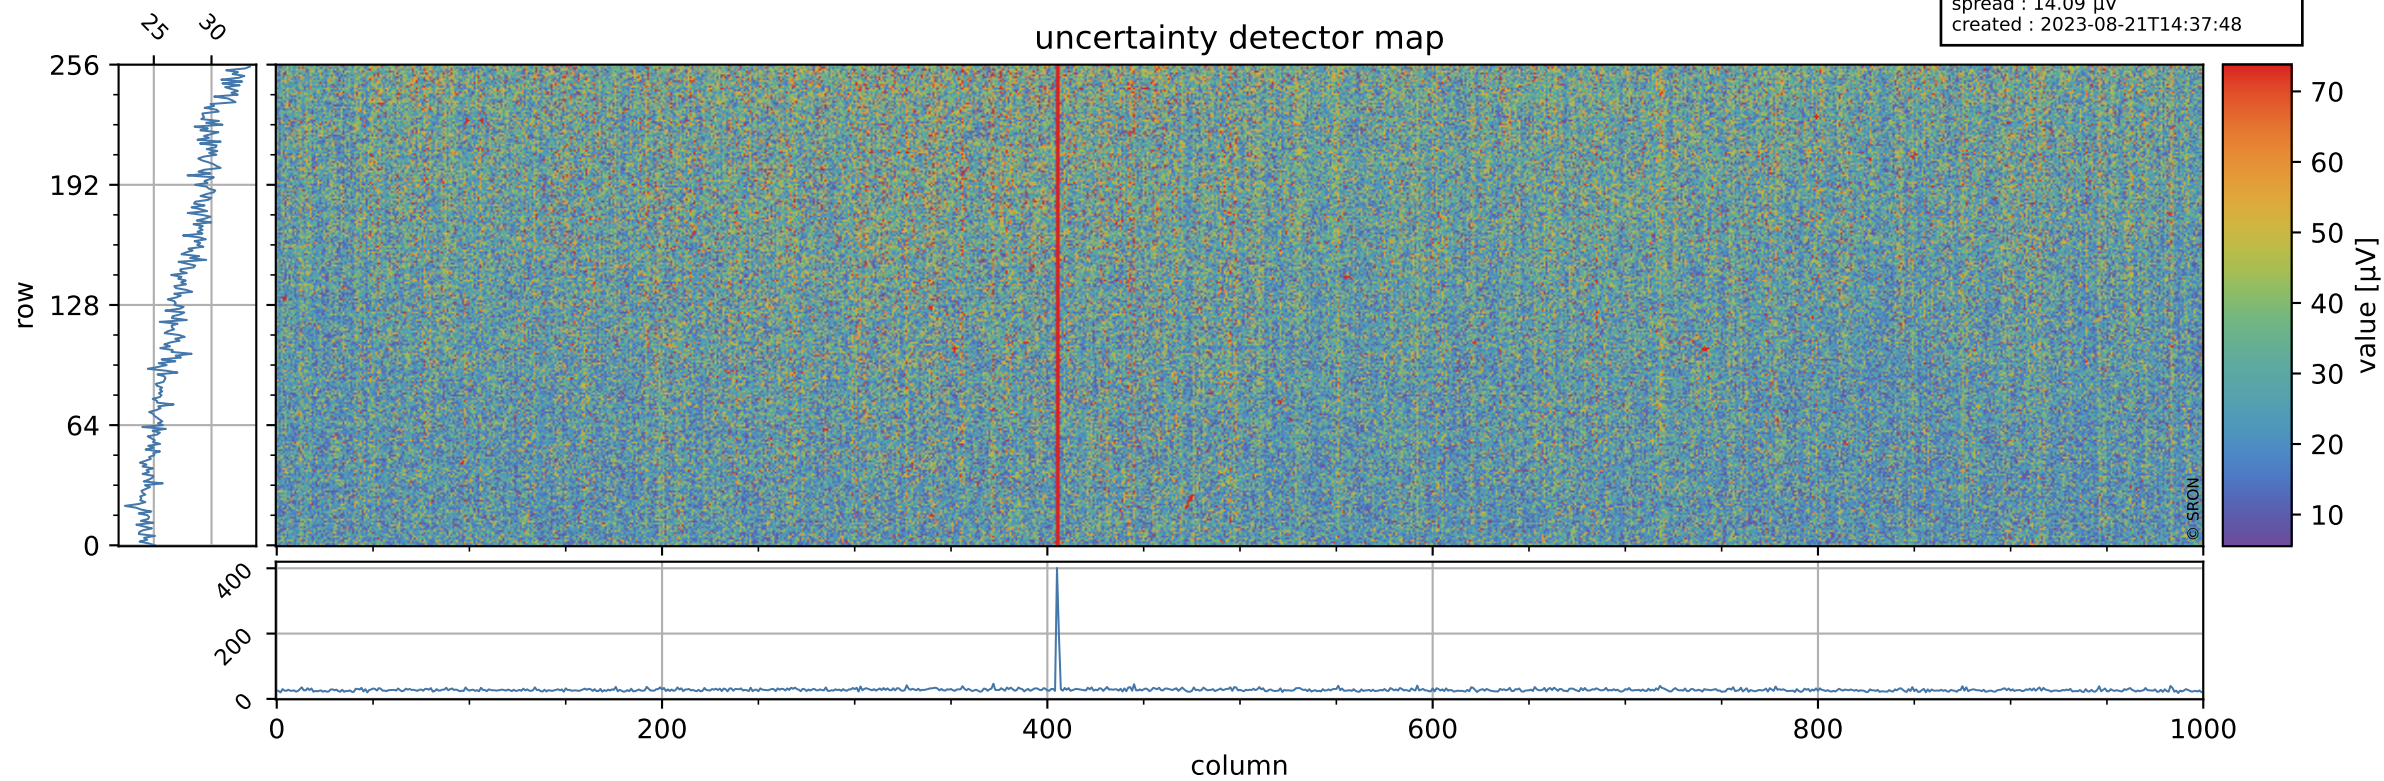

Tropomi SWIR offset (official)

orbits : 19 in [12022, 12067]
coverage : 2020-02-07 / 2020-02-10
median : 0.52593 V
spread : 0.03592 V
created : 2023-08-21T14:37:47

value detector map

Tropomi SWIR offset (official)

orbits : 19 in [12022, 12067]
coverage : 2020-02-07 / 2020-02-10
median : 27.693 μV
spread : 14.09 μV
created : 2023-08-21T14:37:48

Tropomi SWIR offset (official)

orbits : 19 in [12022, 12067]
coverage : 2020-02-07 / 2020-02-10
median : -0.096302 mV
spread : 0.37455 mV
created : 2023-08-21T14:37:48

value compared with SWIR offset CKD

Tropomi SWIR offset (official) ground-tracks of Sentinel-5P

orbits : 19 in [12022, 12067]
coverage : 2020-02-07 / 2020-02-10
created : 2023-08-21T14:37:49

Tropomi SWIR offset (official)

orbits : [2827, 12067]
coverage : 2018-04-30 / 2020-02-10
created : 2023-08-21T14:37:49

trend of detector median & temperatures