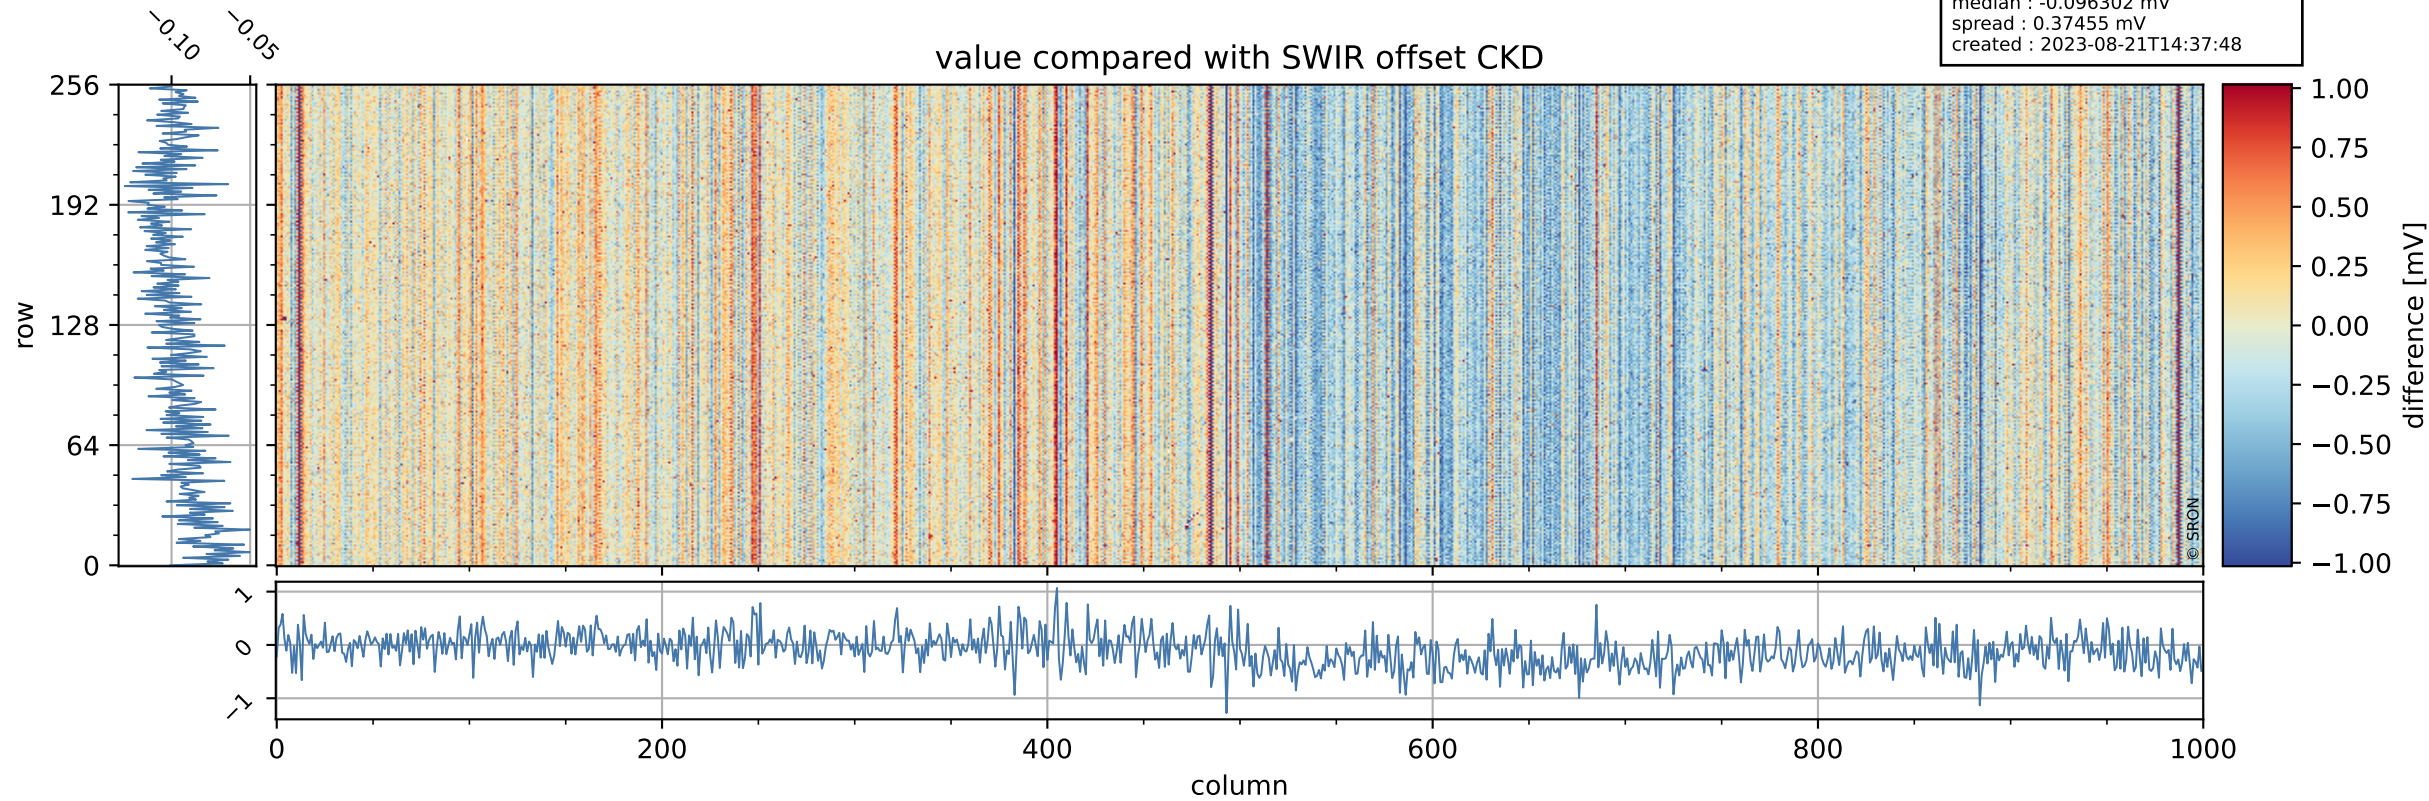

Tropomi SWIR offset (official)

orbits : 19 in [12022, 12067]
coverage : 2020-02-07 / 2020-02-10
median : 0.52593 V
spread : 0.03592 V
created : 2023-08-21T14:37:47

value detector map

Tropomi SWIR offset (official)

orbits : 19 in [12022, 12067]
coverage : 2020-02-07 / 2020-02-10
median : 27.693 μV
spread : 14.09 μV
created : 2023-08-21T14:37:48

Tropomi SWIR offset (official)

orbits : 19 in [12022, 12067]
coverage : 2020-02-07 / 2020-02-10
median : -0.096302 mV
spread : 0.37455 mV
created : 2023-08-21T14:37:48

value compared with SWIR offset CKD

Tropomi SWIR offset (official) ground-tracks of Sentinel-5P

orbits : 19 in [12022, 12067]
coverage : 2020-02-07 / 2020-02-10
created : 2023-08-21T14:37:49

Tropomi SWIR offset (official)

orbits : [2827, 12067]
coverage : 2018-04-30 / 2020-02-10
created : 2023-08-21T14:37:49

trend of detector median & temperatures