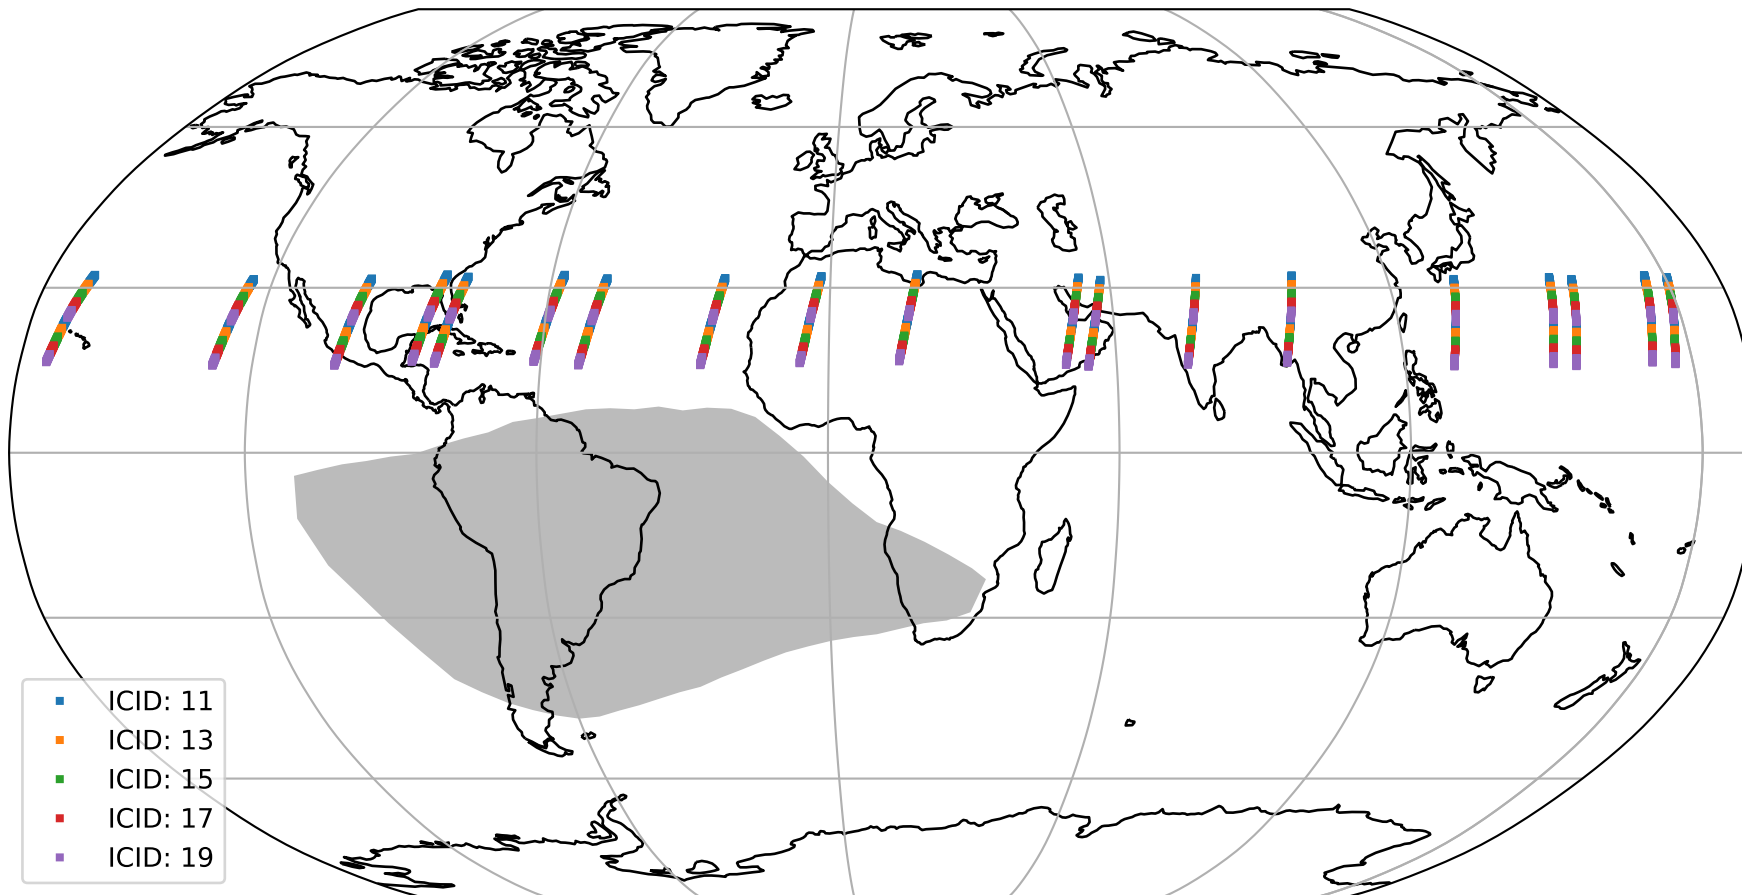

Tropomi SWIR offset (official)

orbits : 19 in [12022, 12067]
coverage : 2020-02-07 / 2020-02-10
median : 0.52593 V
spread : 0.03592 V
created : 2023-08-21T14:37:47

value detector map

Tropomi SWIR offset (official)

orbits : 19 in [12022, 12067]
coverage : 2020-02-07 / 2020-02-10
median : 27.693 μV
spread : 14.09 μV
created : 2023-08-21T14:37:48

Tropomi SWIR offset (official)

orbits : 19 in [12022, 12067]
coverage : 2020-02-07 / 2020-02-10
median : -0.096302 mV
spread : 0.37455 mV
created : 2023-08-21T14:37:48

value compared with SWIR offset CKD

Tropomi SWIR offset (official) ground-tracks of Sentinel-5P

orbits : 19 in [12022, 12067]
coverage : 2020-02-07 / 2020-02-10
created : 2023-08-21T14:37:49

Tropomi SWIR offset (official)

orbits : [2827, 12067]
coverage : 2018-04-30 / 2020-02-10
created : 2023-08-21T14:37:49

trend of detector median & temperatures