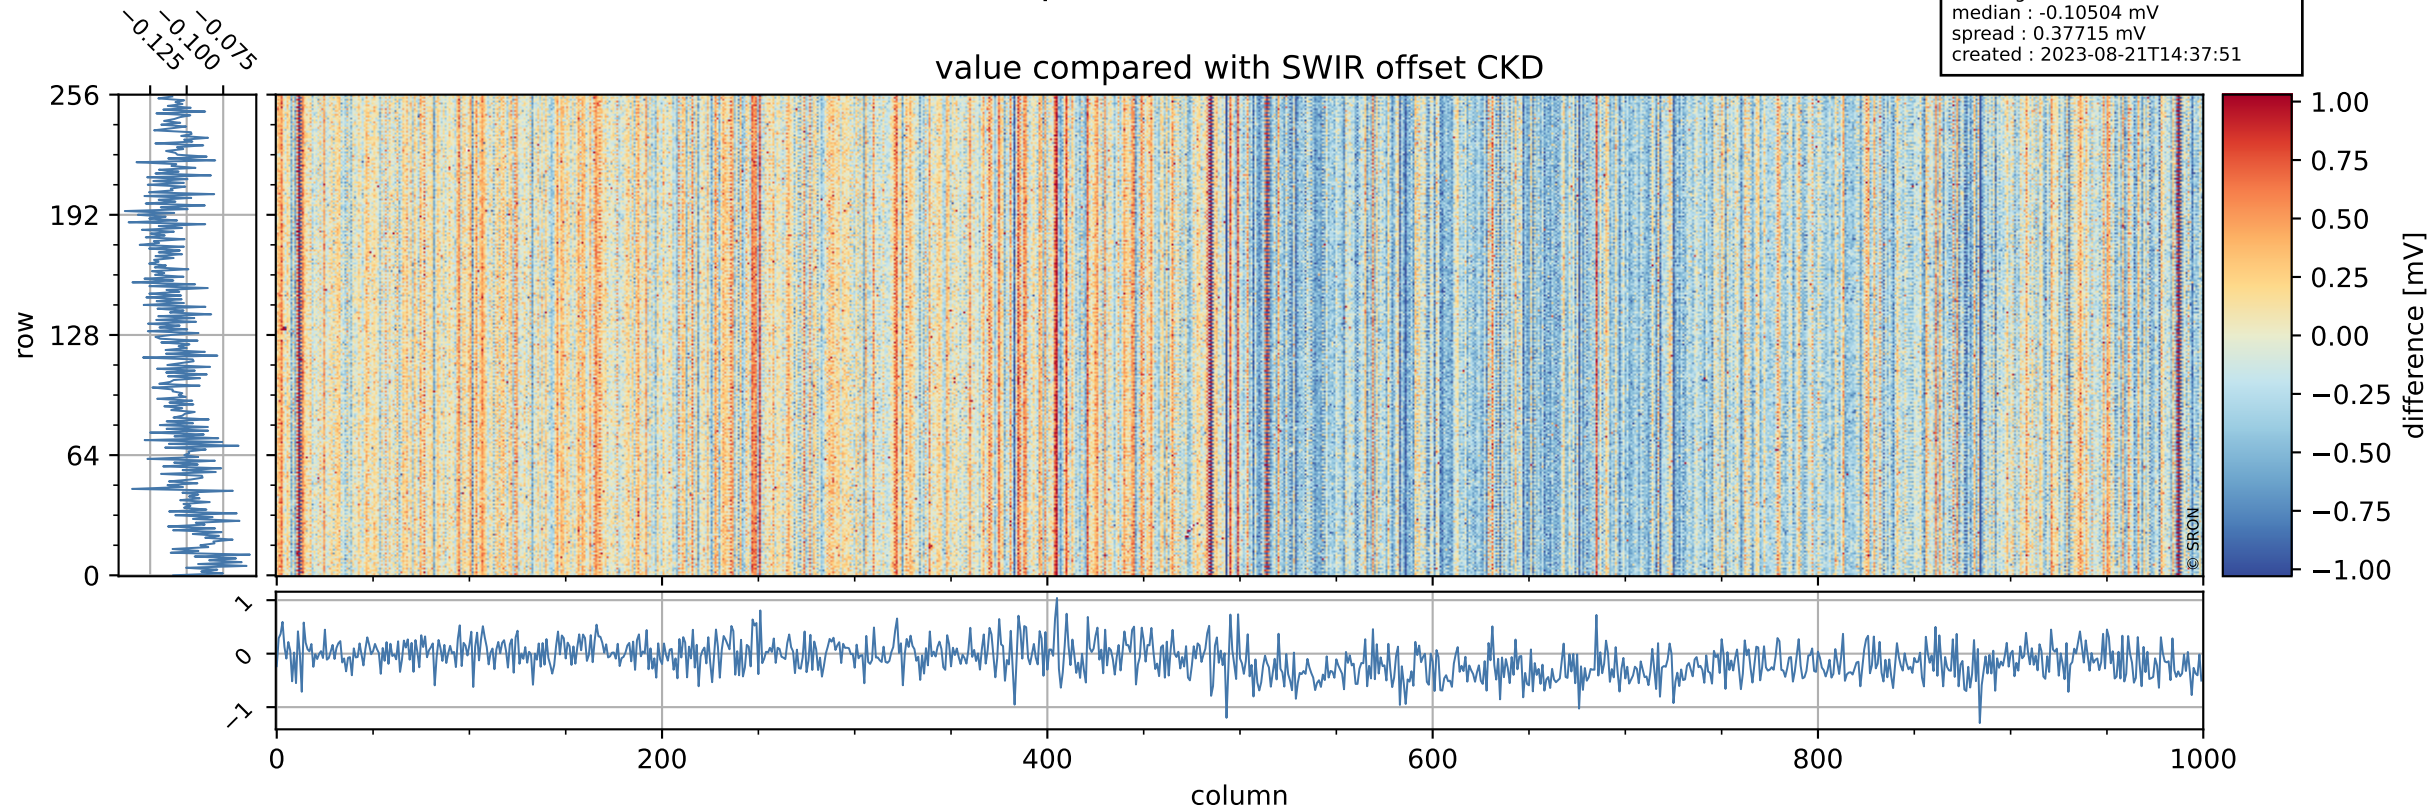

Tropomi SWIR offset (official)

orbits : 19 in [12037, 12082]
coverage : 2020-02-09 / 2020-02-11
median : 0.52592 V
spread : 0.035919 V
created : 2023-08-21T14:37:50

value detector map

Tropomi SWIR offset (official)

orbits : 19 in [12037, 12082]
coverage : 2020-02-09 / 2020-02-11
median : 28.128 μV
spread : 14.346 μV
created : 2023-08-21T14:37:51

Tropomi SWIR offset (official)

orbits : 19 in [12037, 12082]
coverage : 2020-02-09 / 2020-02-11
median : -0.10504 mV
spread : 0.37715 mV
created : 2023-08-21T14:37:51

value compared with SWIR offset CKD

Tropomi SWIR offset (official) ground-tracks of Sentinel-5P

orbits : 19 in [12037, 12082]
coverage : 2020-02-09 / 2020-02-11
created : 2023-08-21T14:37:52

Tropomi SWIR offset (official)

orbits : [2827, 12082]
coverage : 2018-04-30 / 2020-02-11
created : 2023-08-21T14:37:52

trend of detector median & temperatures