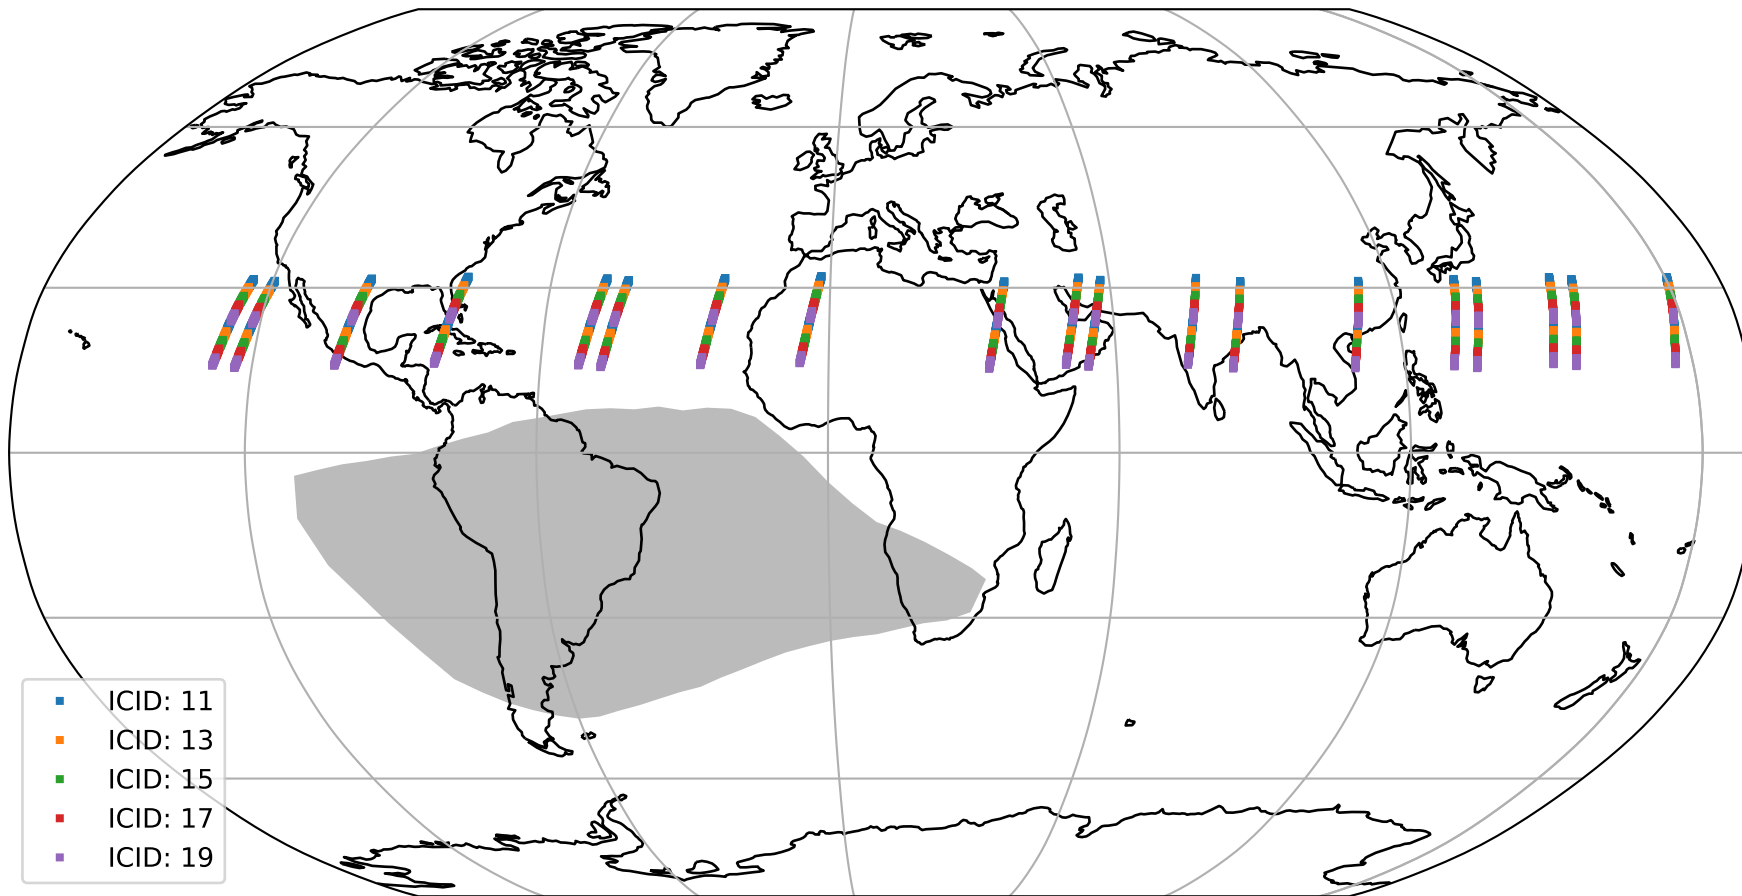

Tropomi SWIR offset (official)

orbits : 19 in [12037, 12082]
coverage : 2020-02-09 / 2020-02-11
median : 0.52592 V
spread : 0.035919 V
created : 2023-08-21T14:37:50

value detector map

Tropomi SWIR offset (official)

orbits : 19 in [12037, 12082]
coverage : 2020-02-09 / 2020-02-11
median : 28.128 μV
spread : 14.346 μV
created : 2023-08-21T14:37:51

Tropomi SWIR offset (official)

orbits : 19 in [12037, 12082]
coverage : 2020-02-09 / 2020-02-11
median : -0.10504 mV
spread : 0.37715 mV
created : 2023-08-21T14:37:51

value compared with SWIR offset CKD

Tropomi SWIR offset (official) ground-tracks of Sentinel-5P

orbits : 19 in [12037, 12082]
coverage : 2020-02-09 / 2020-02-11
created : 2023-08-21T14:37:52

Tropomi SWIR offset (official)

orbits : [2827, 12082]
coverage : 2018-04-30 / 2020-02-11
created : 2023-08-21T14:37:52

trend of detector median & temperatures