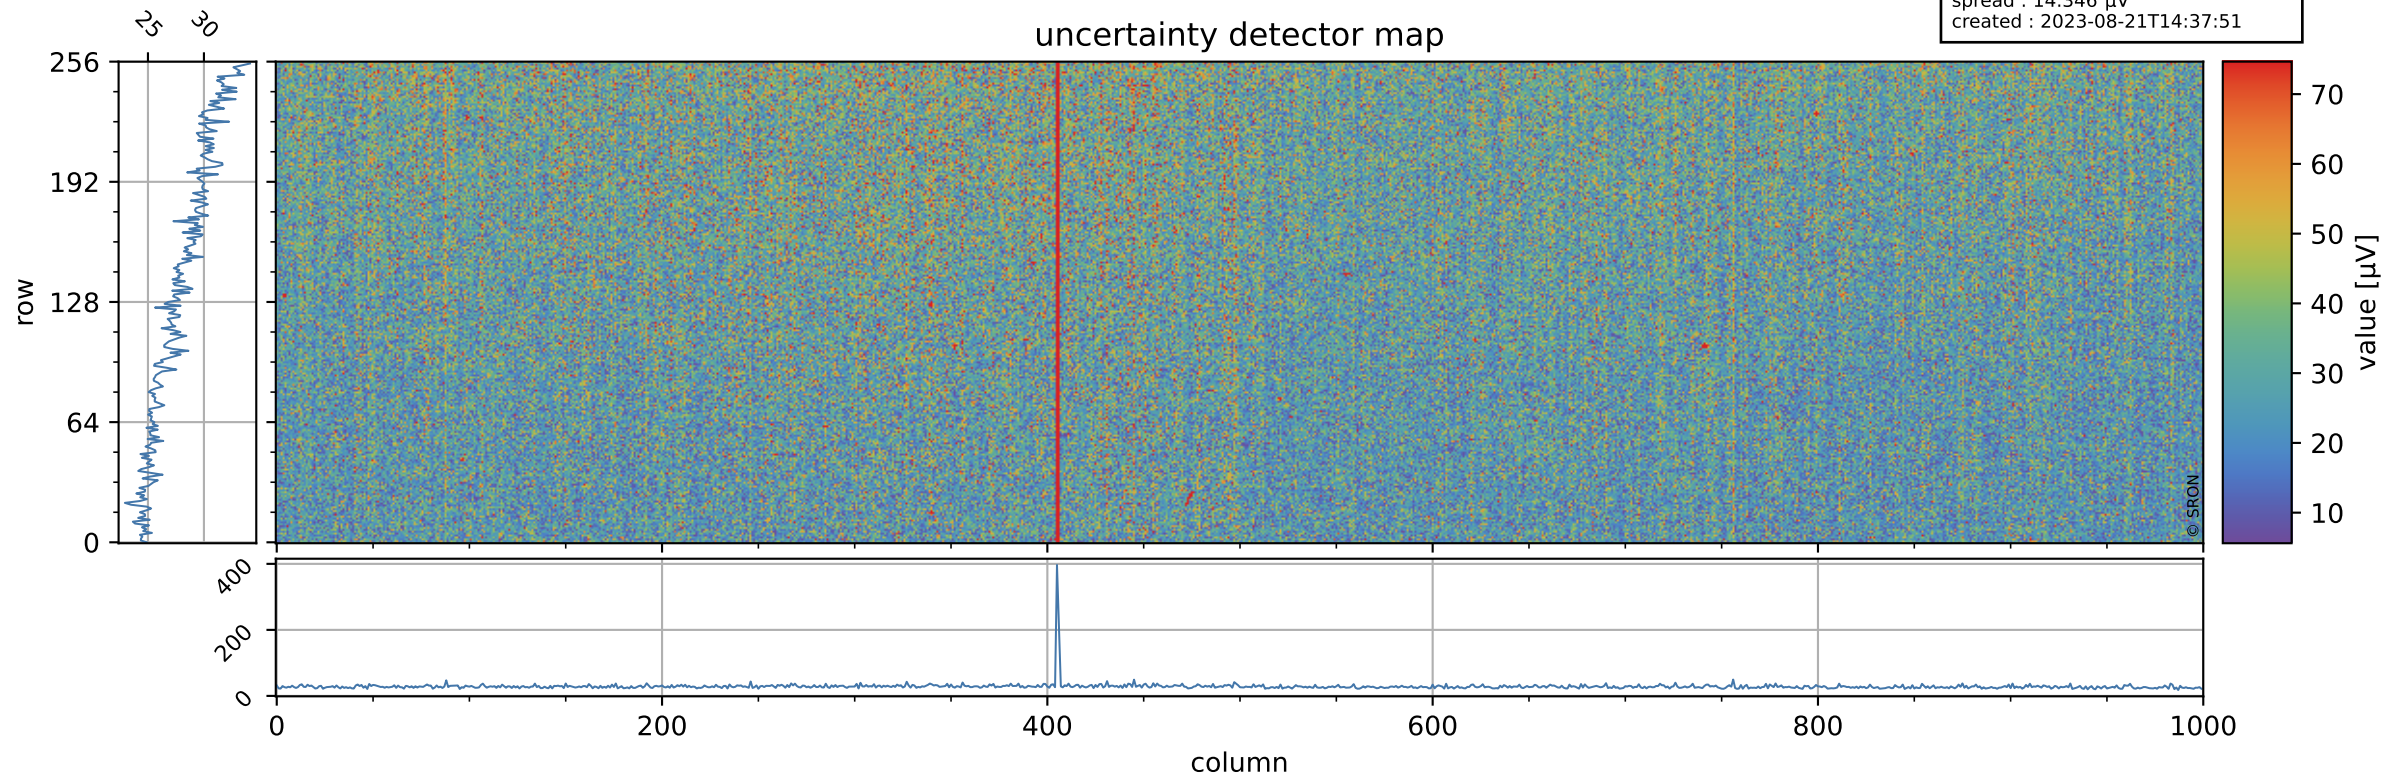

Tropomi SWIR offset (official)

orbits : 19 in [12037, 12082]
coverage : 2020-02-09 / 2020-02-11
median : 0.52592 V
spread : 0.035919 V
created : 2023-08-21T14:37:50

value detector map

Tropomi SWIR offset (official)

orbits : 19 in [12037, 12082]
coverage : 2020-02-09 / 2020-02-11
median : 28.128 μV
spread : 14.346 μV
created : 2023-08-21T14:37:51

Tropomi SWIR offset (official)

orbits : 19 in [12037, 12082]
coverage : 2020-02-09 / 2020-02-11
median : -0.10504 mV
spread : 0.37715 mV
created : 2023-08-21T14:37:51

value compared with SWIR offset CKD

Tropomi SWIR offset (official) ground-tracks of Sentinel-5P

orbits : 19 in [12037, 12082]
coverage : 2020-02-09 / 2020-02-11
created : 2023-08-21T14:37:52

Tropomi SWIR offset (official)

orbits : [2827, 12082]
coverage : 2018-04-30 / 2020-02-11
created : 2023-08-21T14:37:52

trend of detector median & temperatures