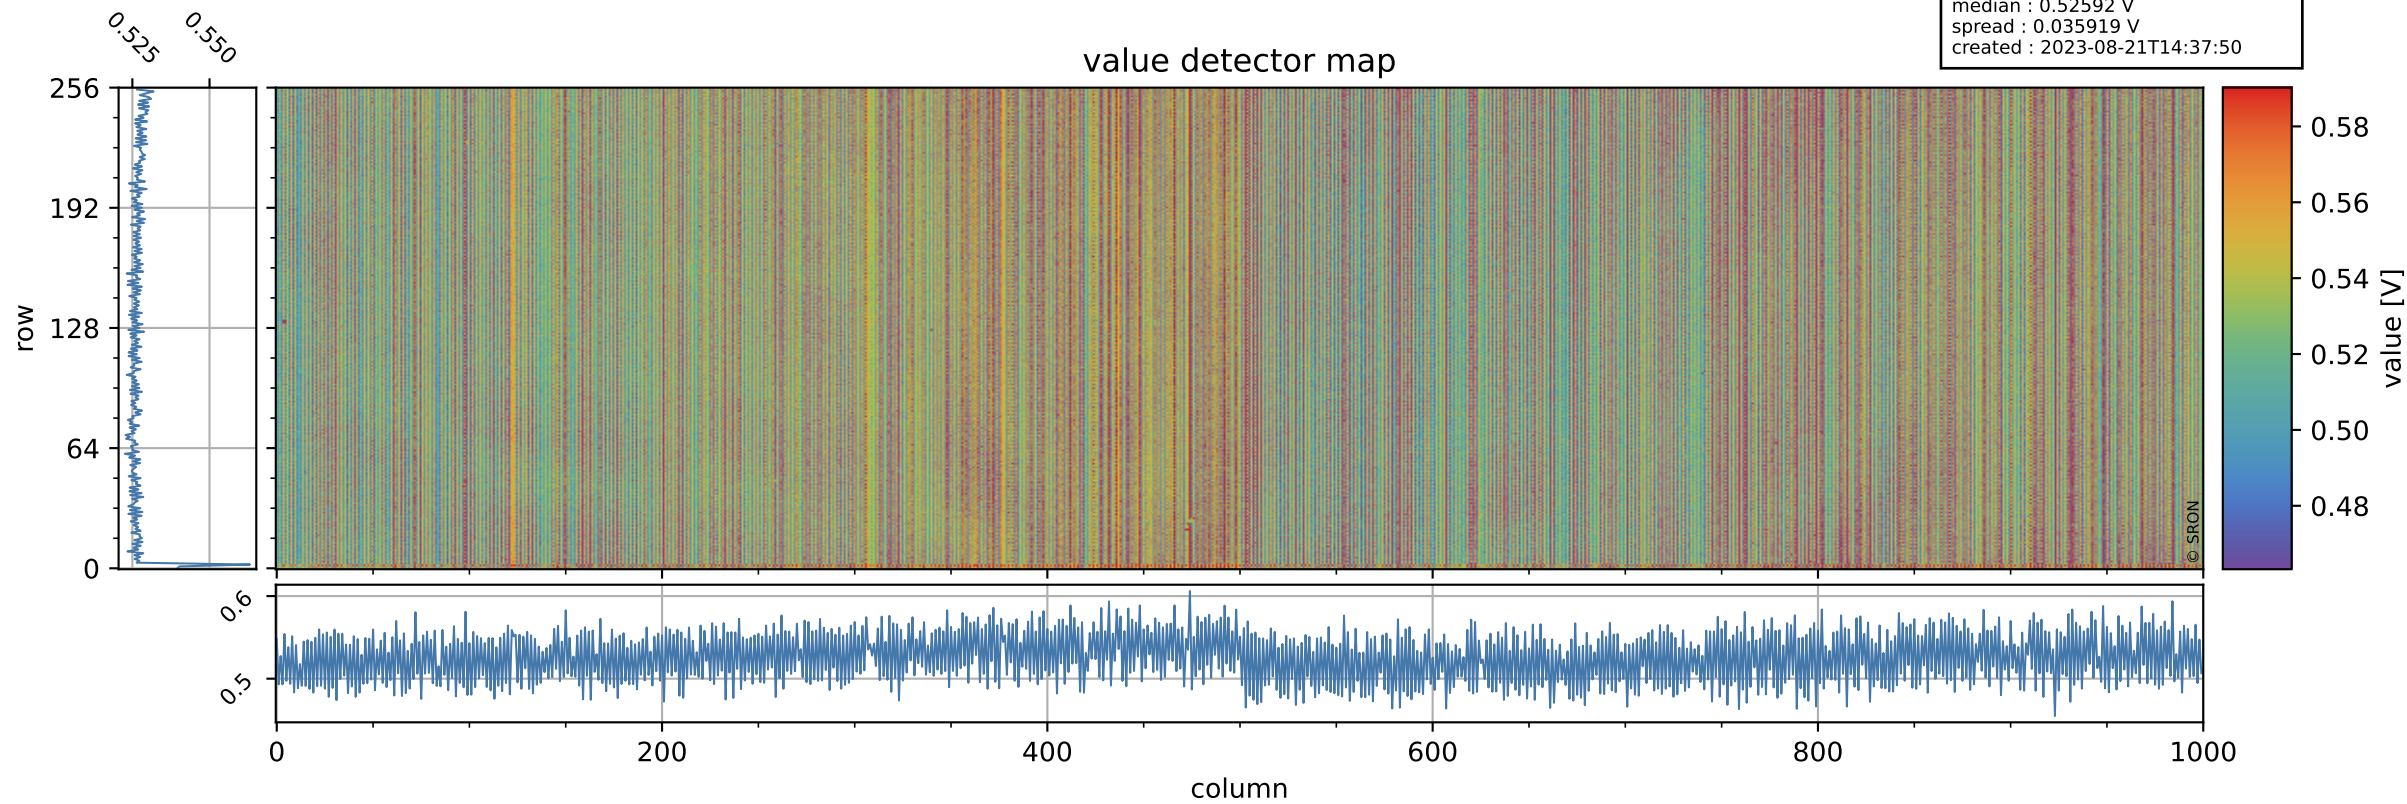

Tropomi SWIR offset (official)

orbits : 19 in [12037, 12082]
coverage : 2020-02-09 / 2020-02-11
median : 0.52592 V
spread : 0.035919 V
created : 2023-08-21T14:37:50

value detector map

Tropomi SWIR offset (official)

orbits : 19 in [12037, 12082]
coverage : 2020-02-09 / 2020-02-11
median : 28.128 μV
spread : 14.346 μV
created : 2023-08-21T14:37:51

Tropomi SWIR offset (official)

orbits : 19 in [12037, 12082]
coverage : 2020-02-09 / 2020-02-11
median : -0.10504 mV
spread : 0.37715 mV
created : 2023-08-21T14:37:51

value compared with SWIR offset CKD

Tropomi SWIR offset (official) ground-tracks of Sentinel-5P

orbits : 19 in [12037, 12082]
coverage : 2020-02-09 / 2020-02-11
created : 2023-08-21T14:37:52

Tropomi SWIR offset (official)

orbits : [2827, 12082]
coverage : 2018-04-30 / 2020-02-11
created : 2023-08-21T14:37:52

trend of detector median & temperatures