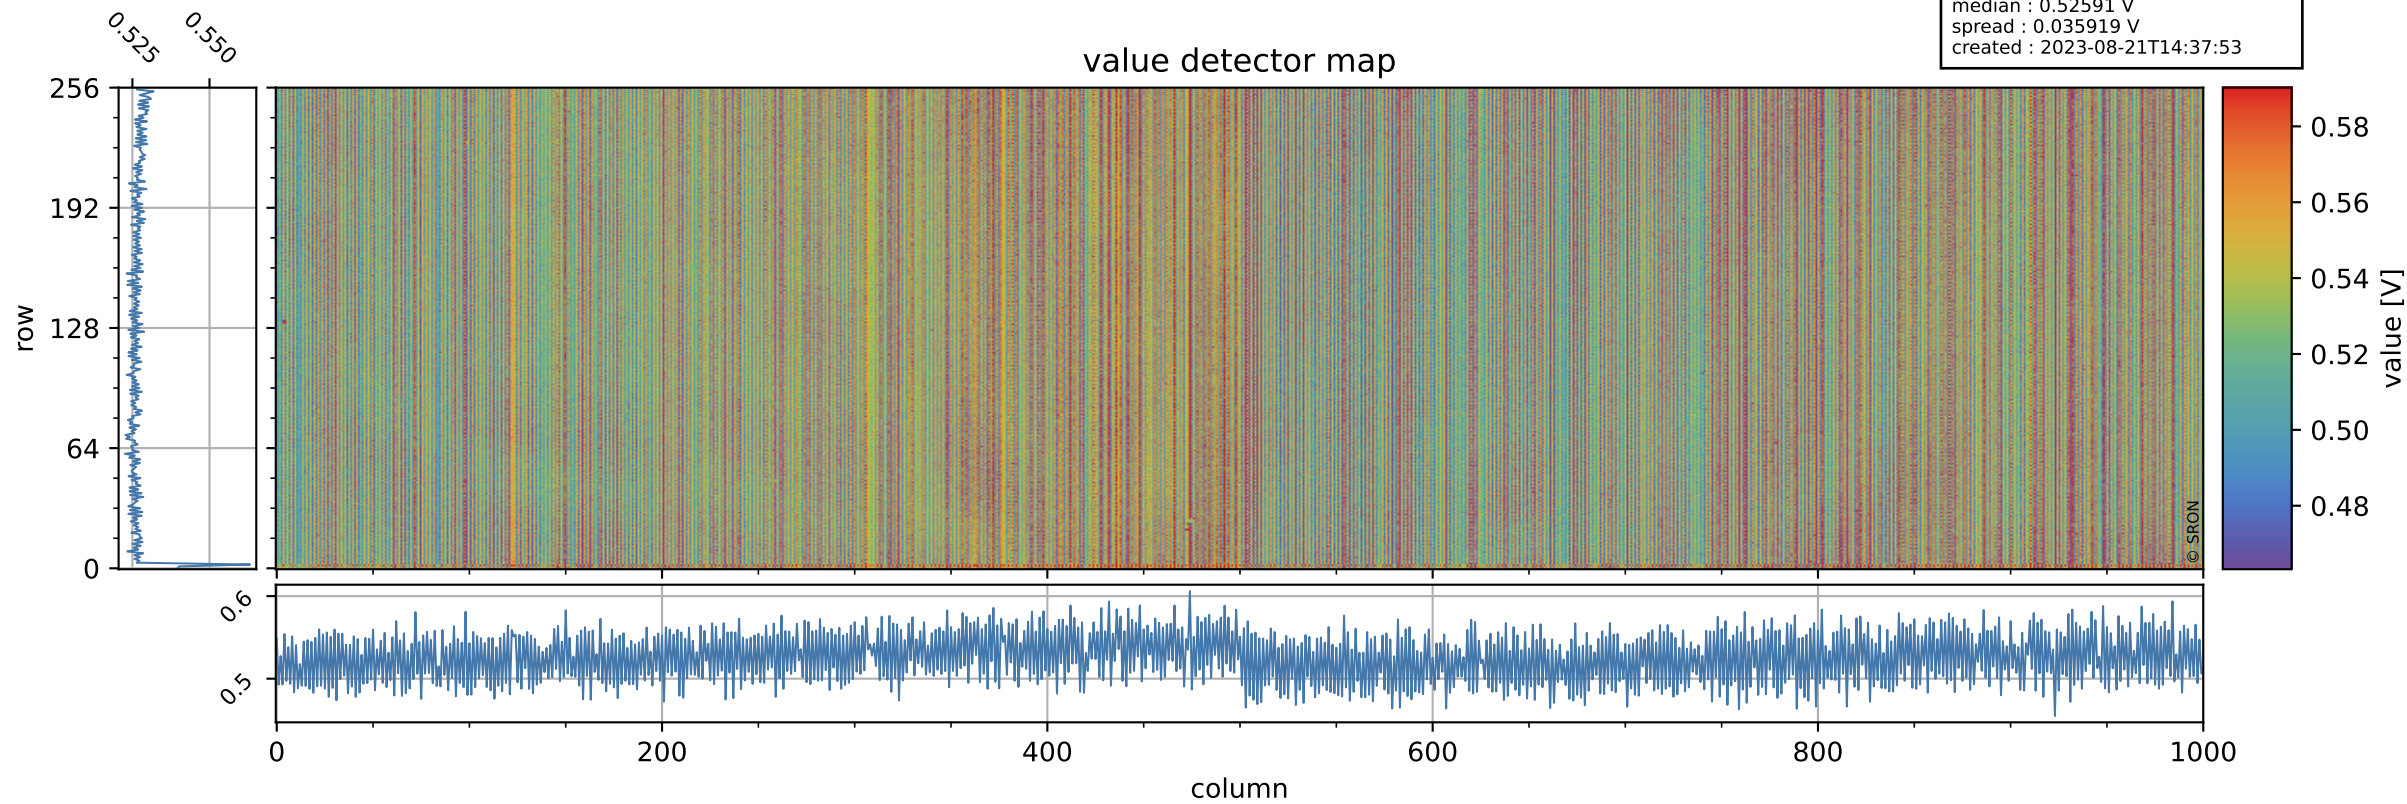

# Tropomi SWIR offset (official)

orbits : 20 in [12052, 12097]  
coverage : 2020-02-10 / 2020-02-13  
median : 0.52591 V  
spread : 0.035919 V  
created : 2023-08-21T14:37:53

## value detector map

# Tropomi SWIR offset (official)

orbits : 20 in [12052, 12097]  
coverage : 2020-02-10 / 2020-02-13  
median : 27.994  $\mu\text{V}$   
spread : 14.27  $\mu\text{V}$   
created : 2023-08-21T14:37:54

# Tropomi SWIR offset (official) ground-tracks of Sentinel-5P

orbits : 20 in [12052, 12097]  
coverage : 2020-02-10 / 2020-02-13  
created : 2023-08-21T14:37:55