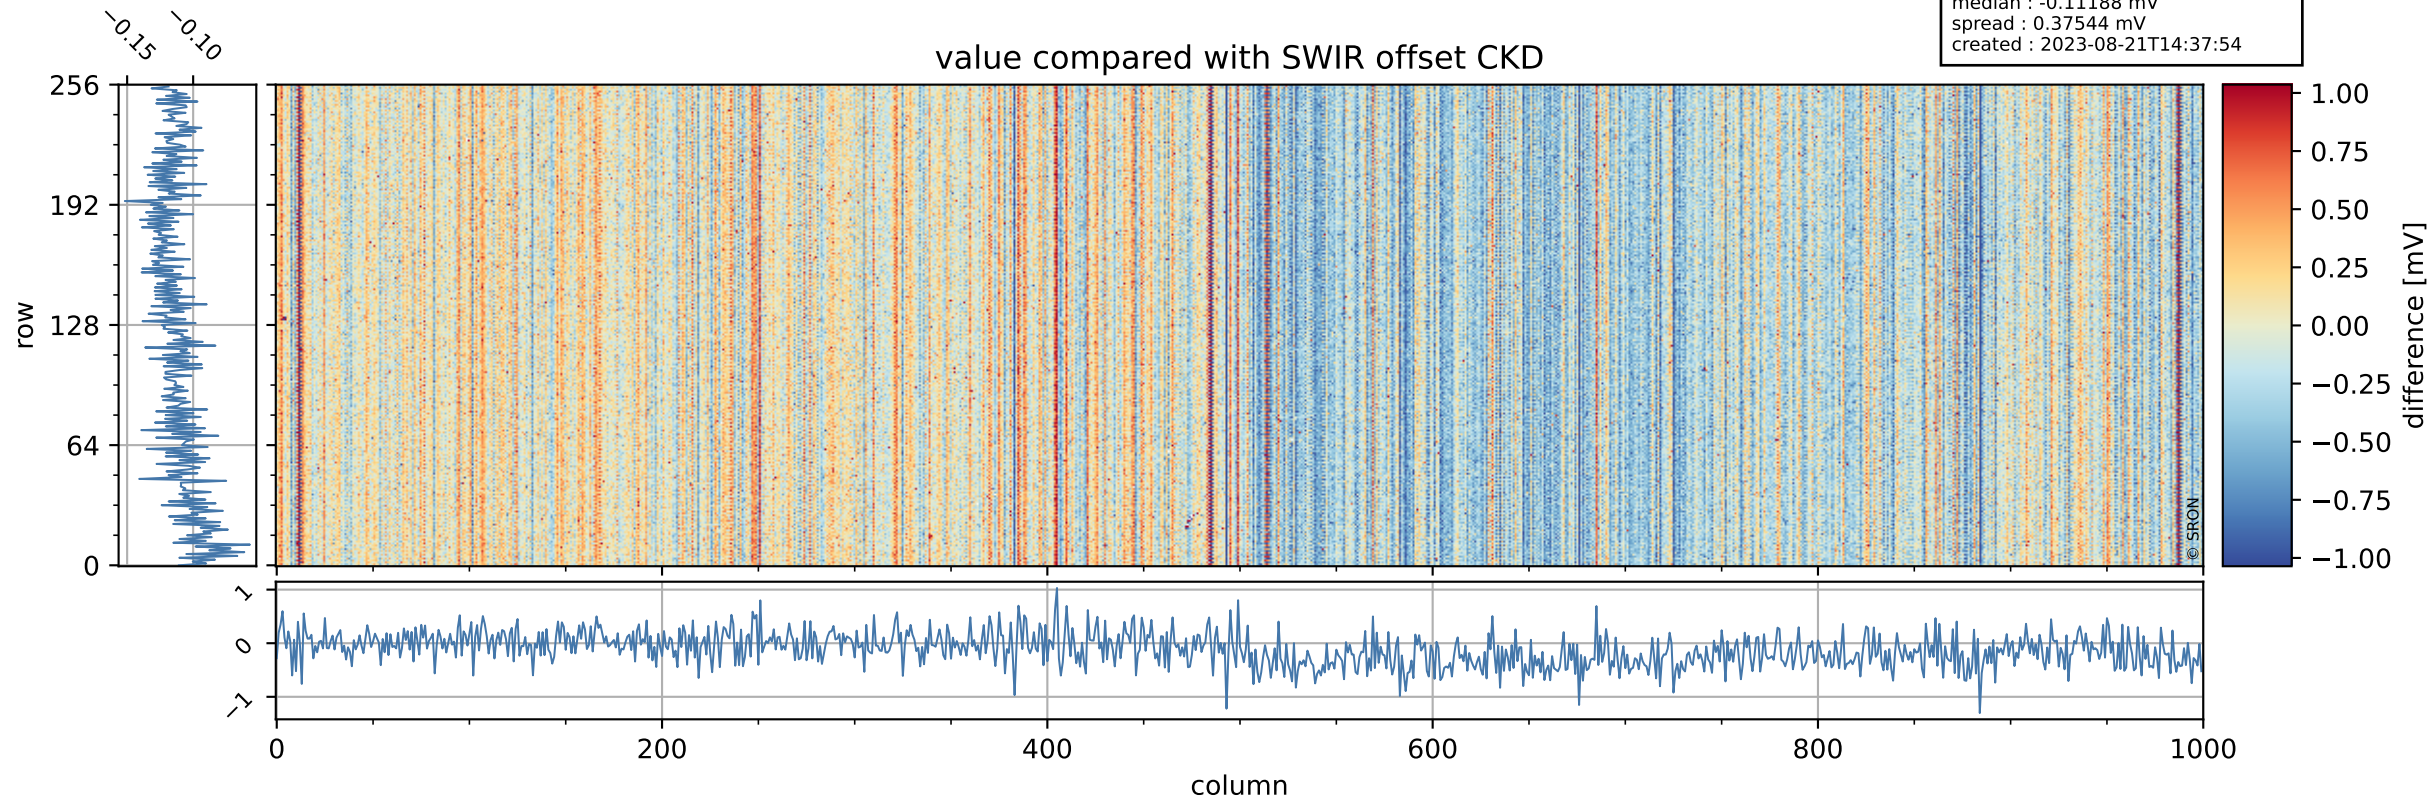

## value detector map

# Tropomi SWIR offset (official)

orbits : 20 in [12052, 12097]  
coverage : 2020-02-10 / 2020-02-13  
median : 27.994  $\mu\text{V}$   
spread : 14.27  $\mu\text{V}$   
created : 2023-08-21T14:37:54

# Tropomi SWIR offset (official)

orbits : 20 in [12052, 12097]  
coverage : 2020-02-10 / 2020-02-13  
median : -0.11188 mV  
spread : 0.37544 mV  
created : 2023-08-21T14:37:54

value compared with SWIR offset CKD

# Tropomi SWIR offset (official) ground-tracks of Sentinel-5P

orbits : 20 in [12052, 12097]  
coverage : 2020-02-10 / 2020-02-13  
created : 2023-08-21T14:37:55