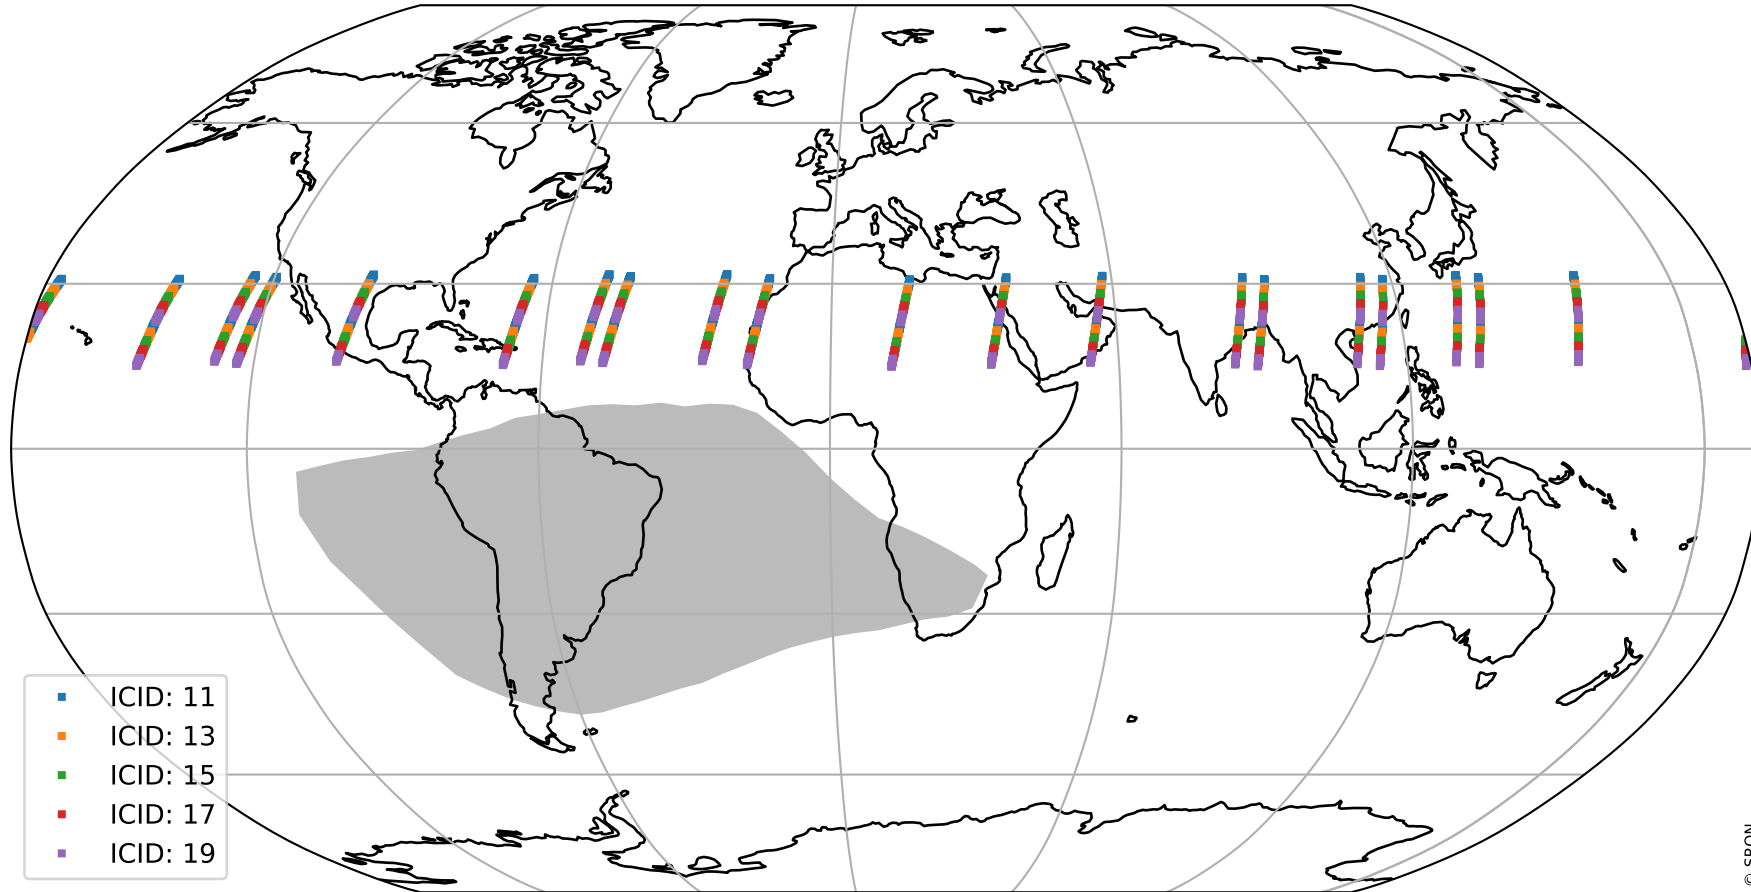

# Tropomi SWIR offset (official)

orbits : 20 in [12052, 12097]  
coverage : 2020-02-10 / 2020-02-13  
median : 27.994  $\mu\text{V}$   
spread : 14.27  $\mu\text{V}$   
created : 2023-08-21T14:37:54

# Tropomi SWIR offset (official)

orbits : 20 in [12052, 12097]  
coverage : 2020-02-10 / 2020-02-13  
median : -0.11188 mV  
spread : 0.37544 mV  
created : 2023-08-21T14:37:54

value compared with SWIR offset CKD

# Tropomi SWIR offset (official) ground-tracks of Sentinel-5P

orbits : 20 in [12052, 12097]  
coverage : 2020-02-10 / 2020-02-13  
created : 2023-08-21T14:37:55

# Tropomi SWIR offset (official)

orbits : [2827, 12097]  
coverage : 2018-04-30 / 2020-02-13  
created : 2023-08-21T14:37:55