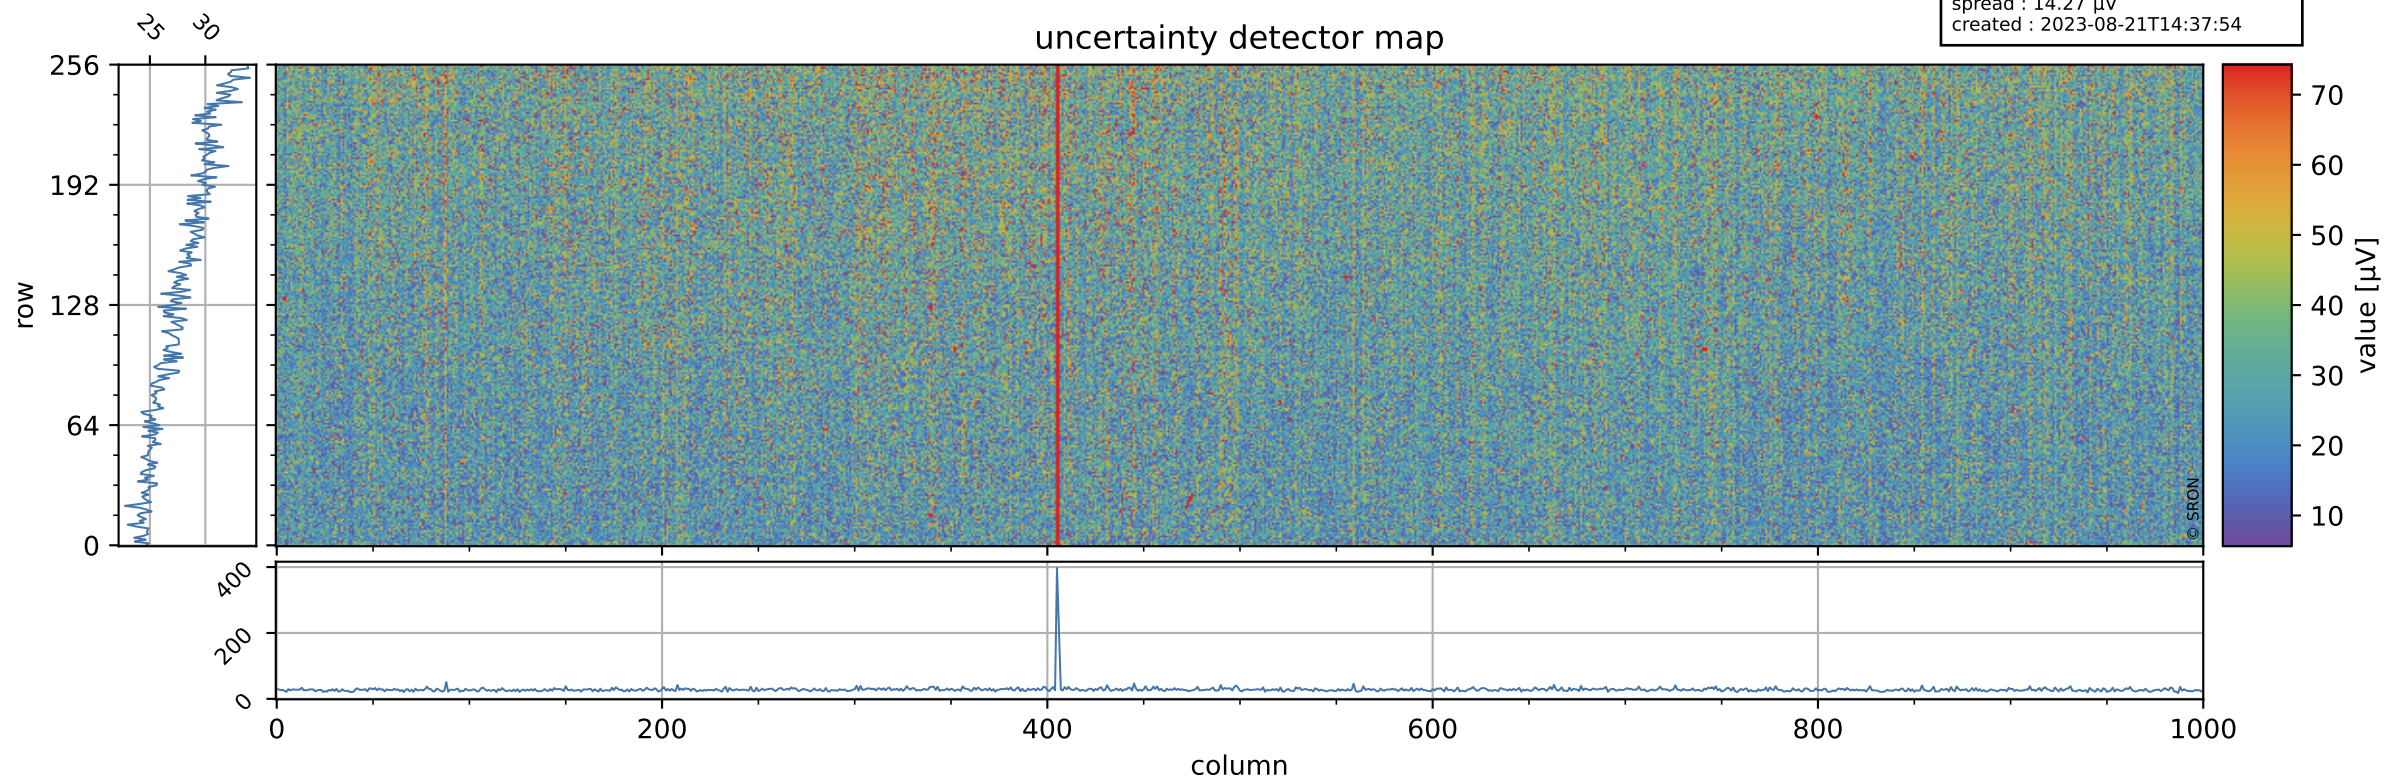

# Tropomi SWIR offset (official)

orbits : 20 in [12052, 12097]  
coverage : 2020-02-10 / 2020-02-13  
median : 0.52591 V  
spread : 0.035919 V  
created : 2023-08-21T14:37:53

## value detector map

# Tropomi SWIR offset (official)

orbits : 20 in [12052, 12097]  
coverage : 2020-02-10 / 2020-02-13  
median : 27.994  $\mu\text{V}$   
spread : 14.27  $\mu\text{V}$   
created : 2023-08-21T14:37:54

# Tropomi SWIR offset (official) ground-tracks of Sentinel-5P

orbits : 20 in [12052, 12097]  
coverage : 2020-02-10 / 2020-02-13  
created : 2023-08-21T14:37:55