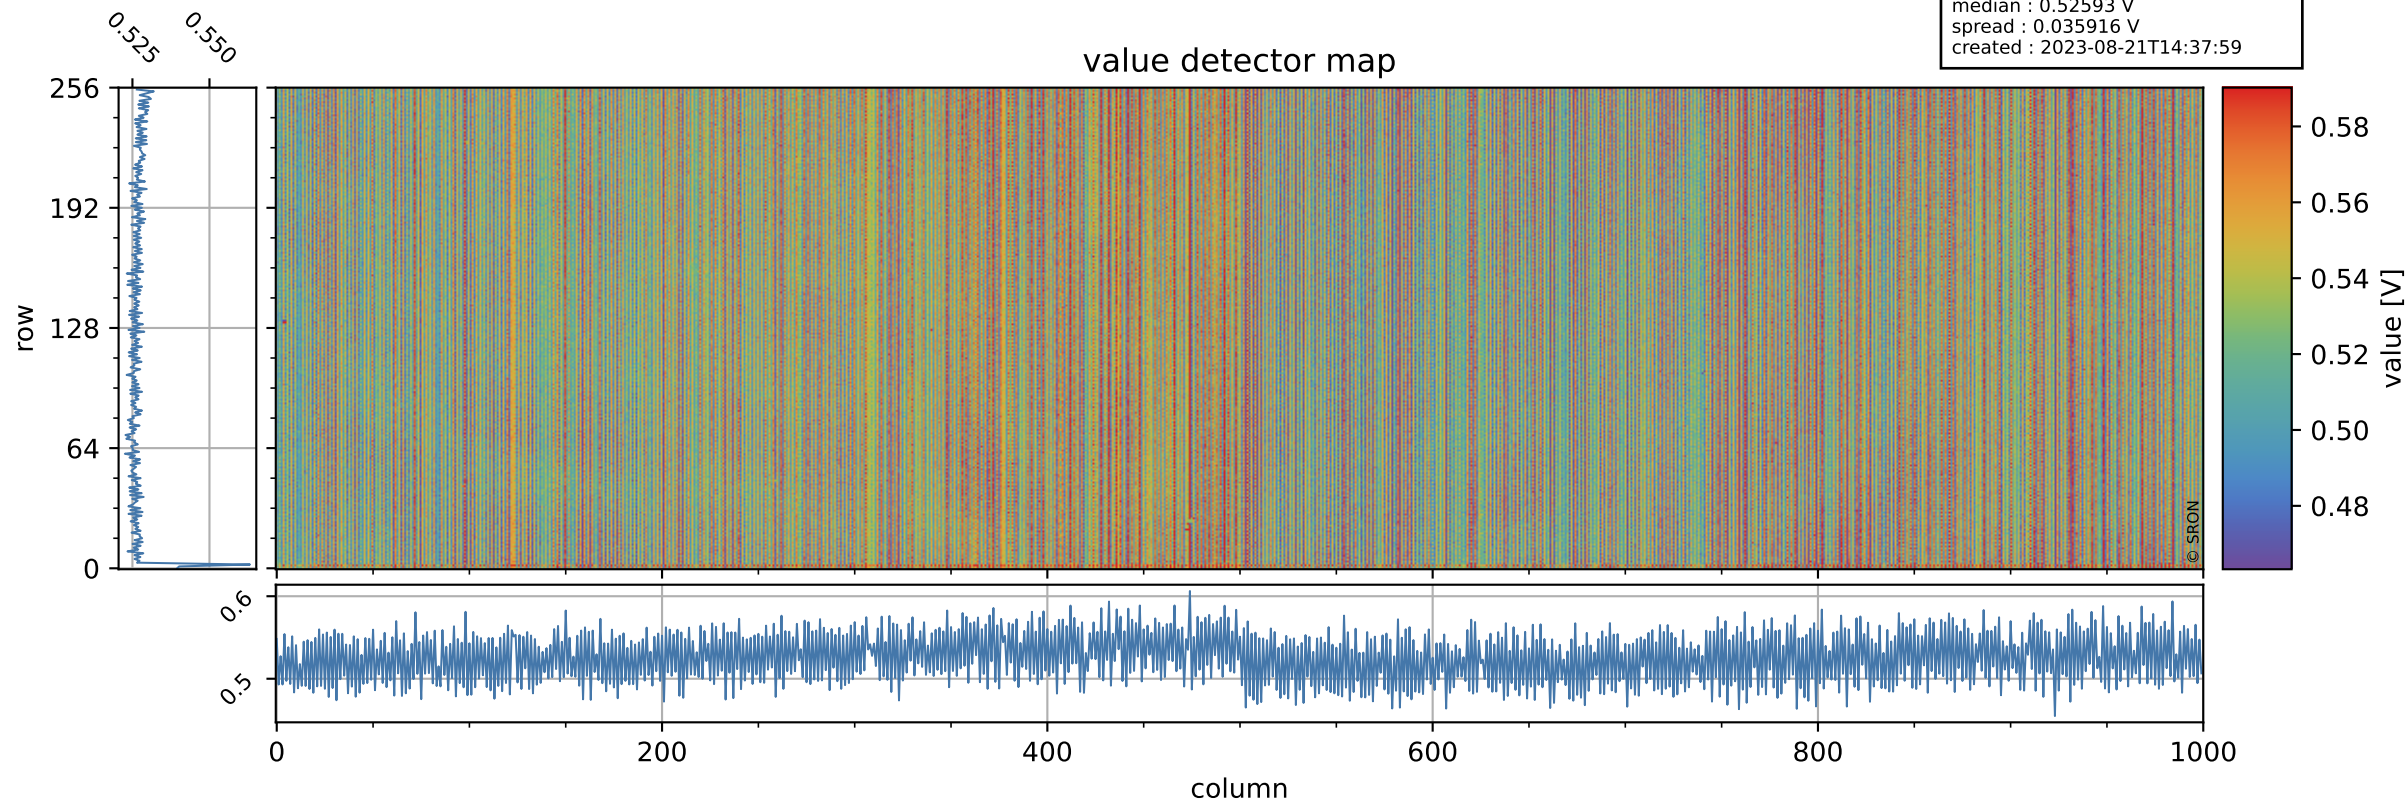

# Tropomi SWIR offset (official)

orbits : 20 in [12082, 12127]  
coverage : 2020-02-12 / 2020-02-15  
median : 0.52593 V  
spread : 0.035916 V  
created : 2023-08-21T14:37:59

## value detector map

# Tropomi SWIR offset (official)

orbits : 20 in [12082, 12127]  
coverage : 2020-02-12 / 2020-02-15  
median : 27.946  $\mu\text{V}$   
spread : 14.25  $\mu\text{V}$   
created : 2023-08-21T14:38:00

# Tropomi SWIR offset (official) ground-tracks of Sentinel-5P

orbits : 20 in [12082, 12127]  
coverage : 2020-02-12 / 2020-02-15  
created : 2023-08-21T14:38:00