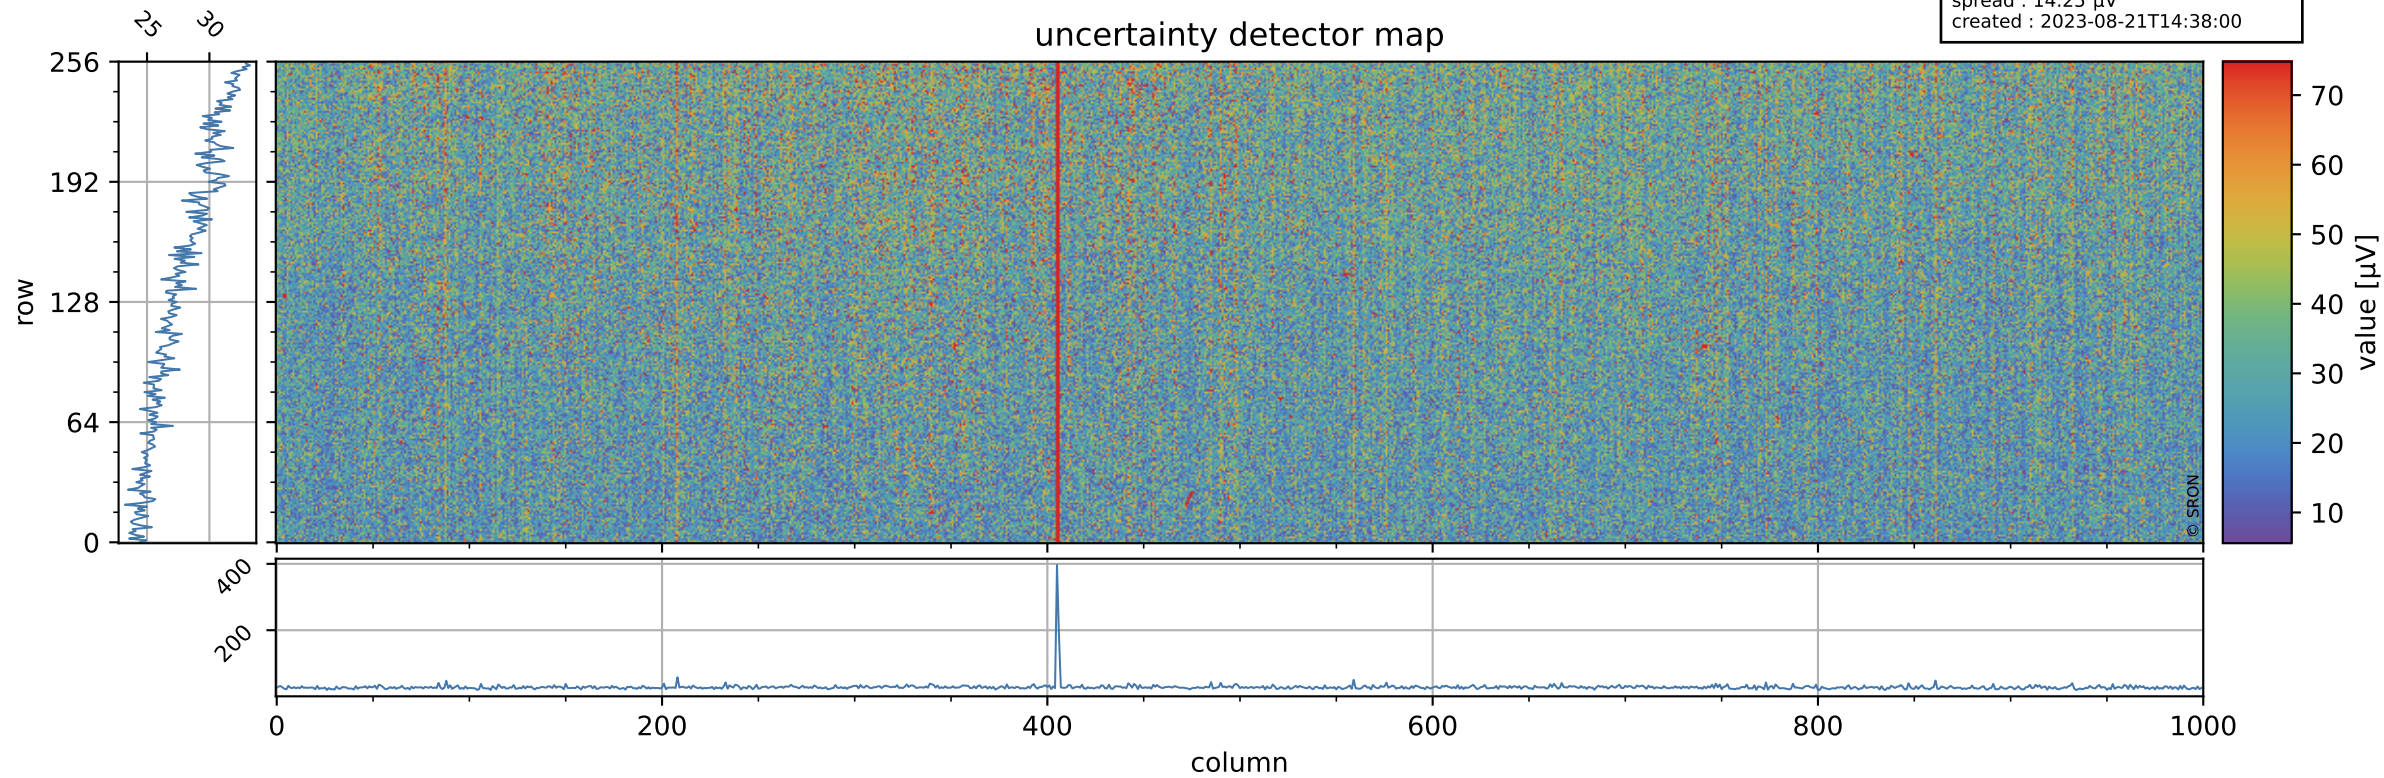

# Tropomi SWIR offset (official)

orbits : 20 in [12082, 12127]  
coverage : 2020-02-12 / 2020-02-15  
median : 0.52593 V  
spread : 0.035916 V  
created : 2023-08-21T14:37:59

## value detector map

# Tropomi SWIR offset (official)

orbits : 20 in [12082, 12127]  
coverage : 2020-02-12 / 2020-02-15  
median : 27.946  $\mu\text{V}$   
spread : 14.25  $\mu\text{V}$   
created : 2023-08-21T14:38:00

# Tropomi SWIR offset (official) ground-tracks of Sentinel-5P

orbits : 20 in [12082, 12127]  
coverage : 2020-02-12 / 2020-02-15  
created : 2023-08-21T14:38:00