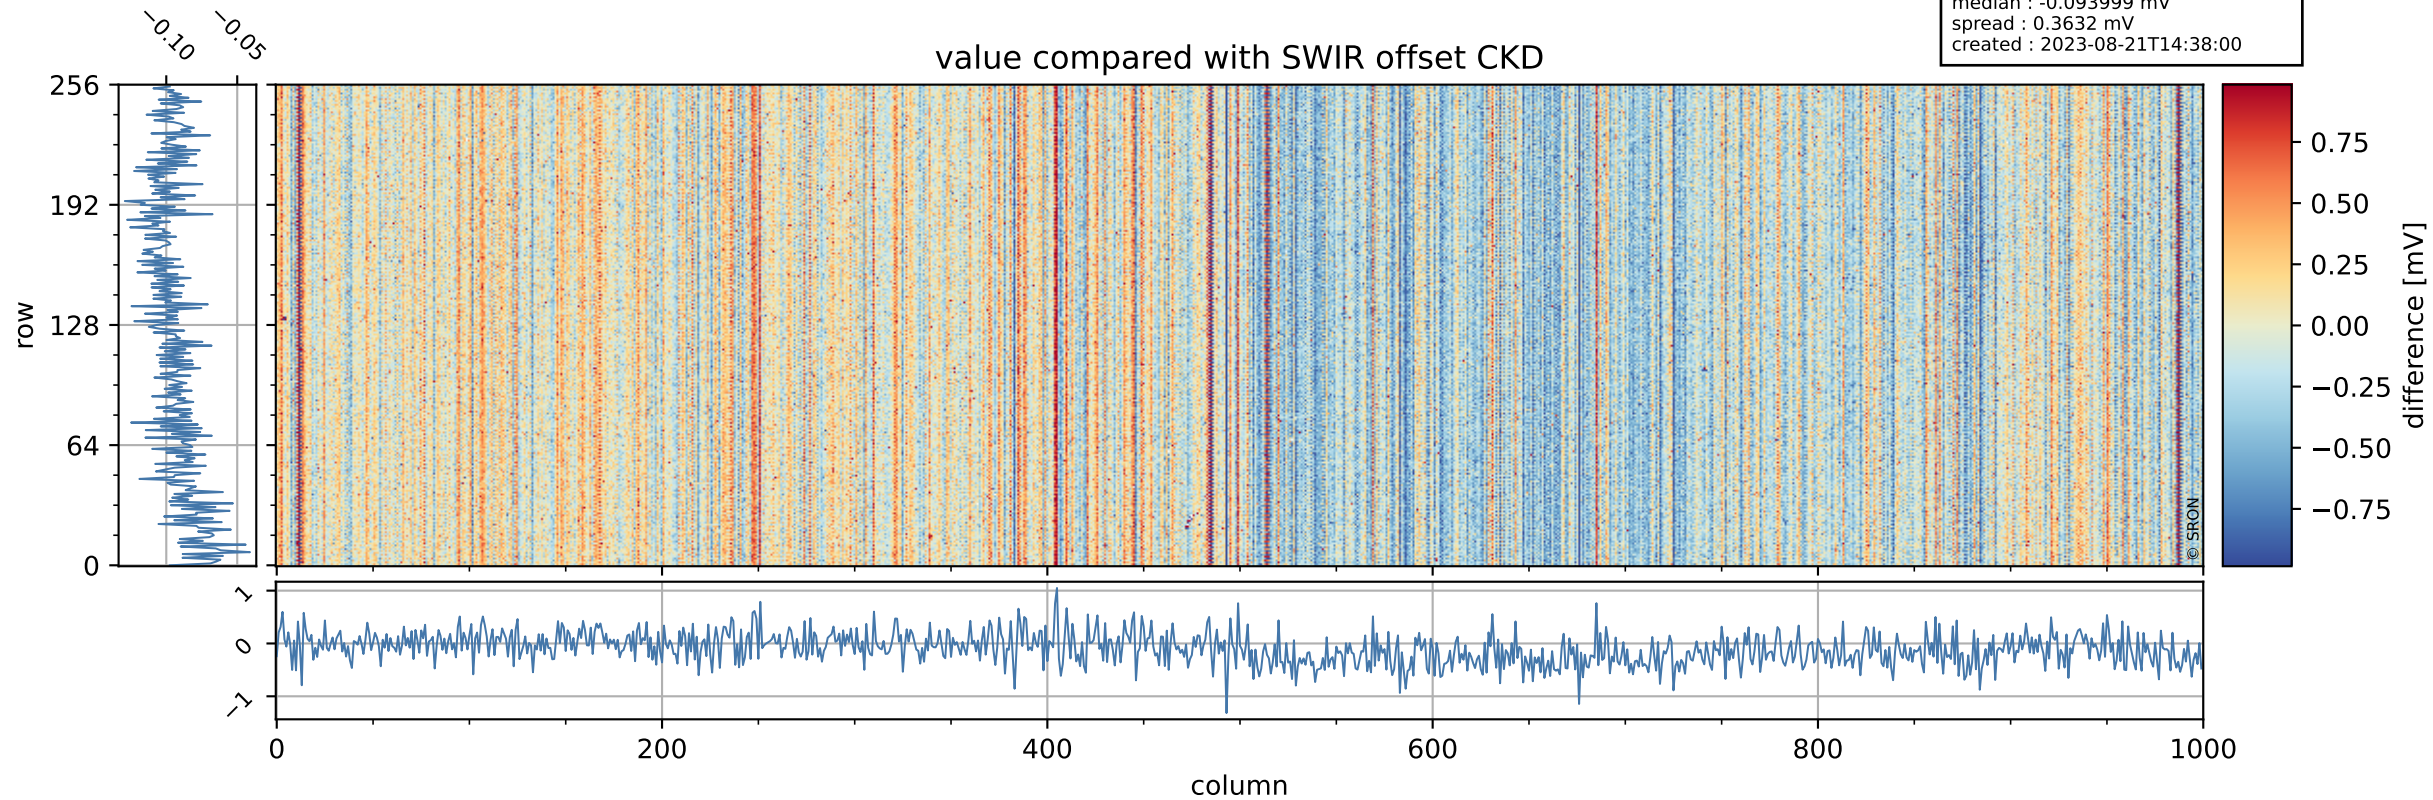

## value detector map

# Tropomi SWIR offset (official)

orbits : 20 in [12082, 12127]  
coverage : 2020-02-12 / 2020-02-15  
median : 27.946  $\mu\text{V}$   
spread : 14.25  $\mu\text{V}$   
created : 2023-08-21T14:38:00

# Tropomi SWIR offset (official)

orbits : 20 in [12082, 12127]  
coverage : 2020-02-12 / 2020-02-15  
median : -0.093999 mV  
spread : 0.3632 mV  
created : 2023-08-21T14:38:00

value compared with SWIR offset CKD

# Tropomi SWIR offset (official) ground-tracks of Sentinel-5P

orbits : 20 in [12082, 12127]  
coverage : 2020-02-12 / 2020-02-15  
created : 2023-08-21T14:38:00