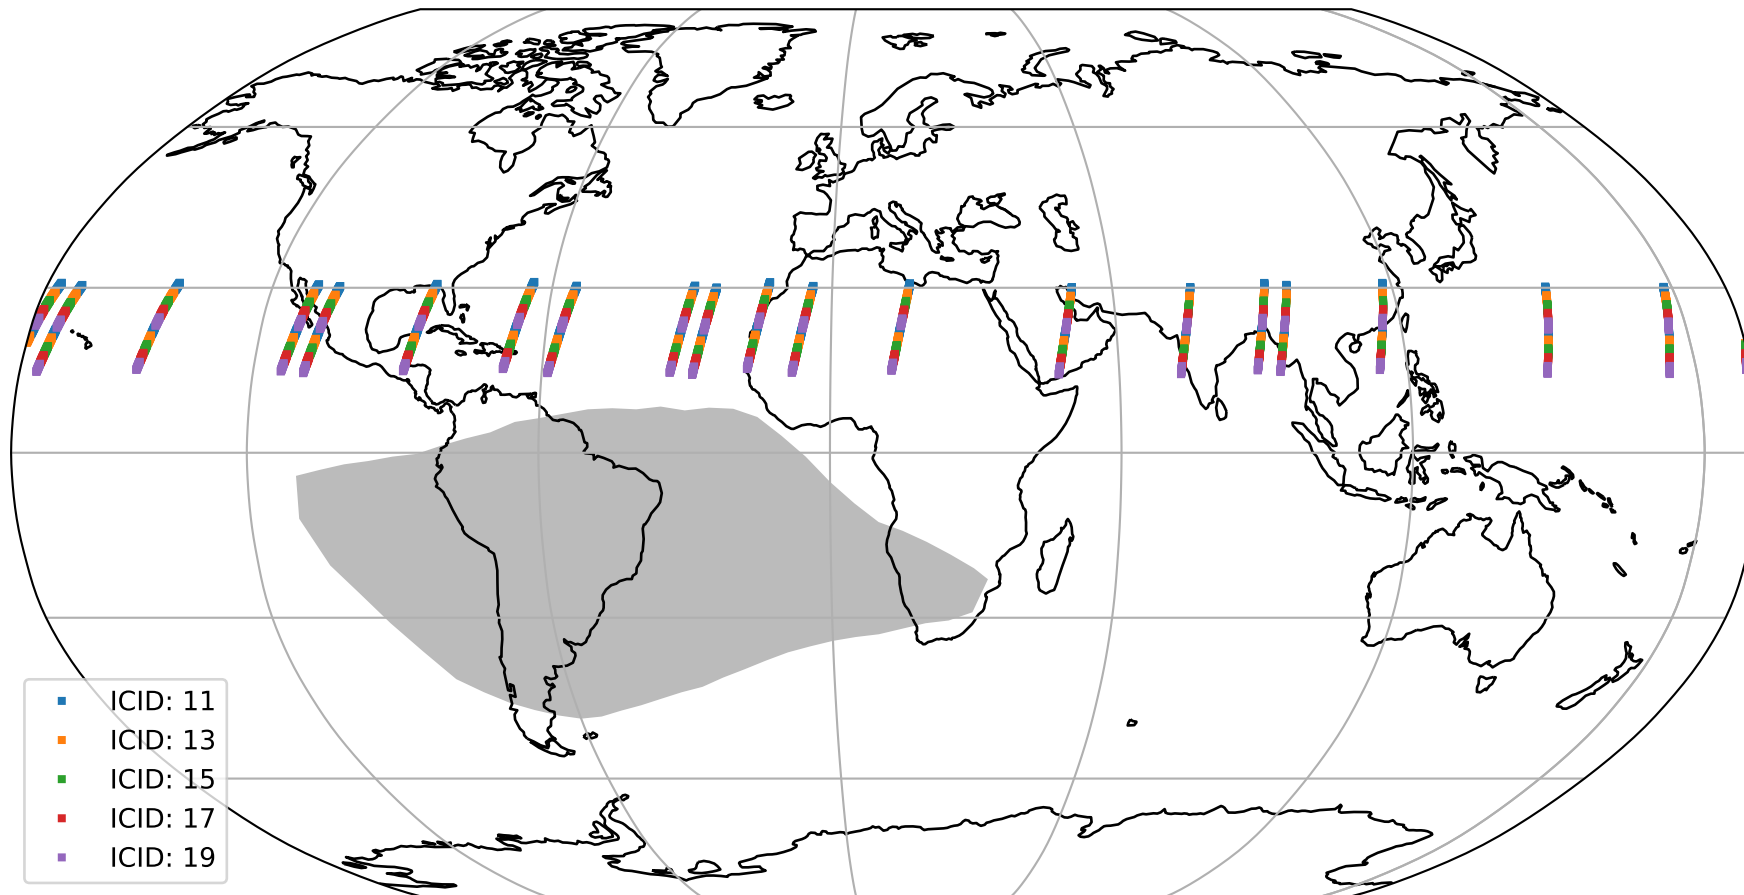

# Tropomi SWIR offset (official)

orbits : 20 in [12082, 12127]  
coverage : 2020-02-12 / 2020-02-15  
median : 27.946  $\mu\text{V}$   
spread : 14.25  $\mu\text{V}$   
created : 2023-08-21T14:38:00

# Tropomi SWIR offset (official)

orbits : 20 in [12082, 12127]  
coverage : 2020-02-12 / 2020-02-15  
median : -0.093999 mV  
spread : 0.3632 mV  
created : 2023-08-21T14:38:00

value compared with SWIR offset CKD

# Tropomi SWIR offset (official) ground-tracks of Sentinel-5P

orbits : 20 in [12082, 12127]  
coverage : 2020-02-12 / 2020-02-15  
created : 2023-08-21T14:38:00

# Tropomi SWIR offset (official)

orbits : [2827, 12127]  
coverage : 2018-04-30 / 2020-02-15  
created : 2023-08-21T14:38:01