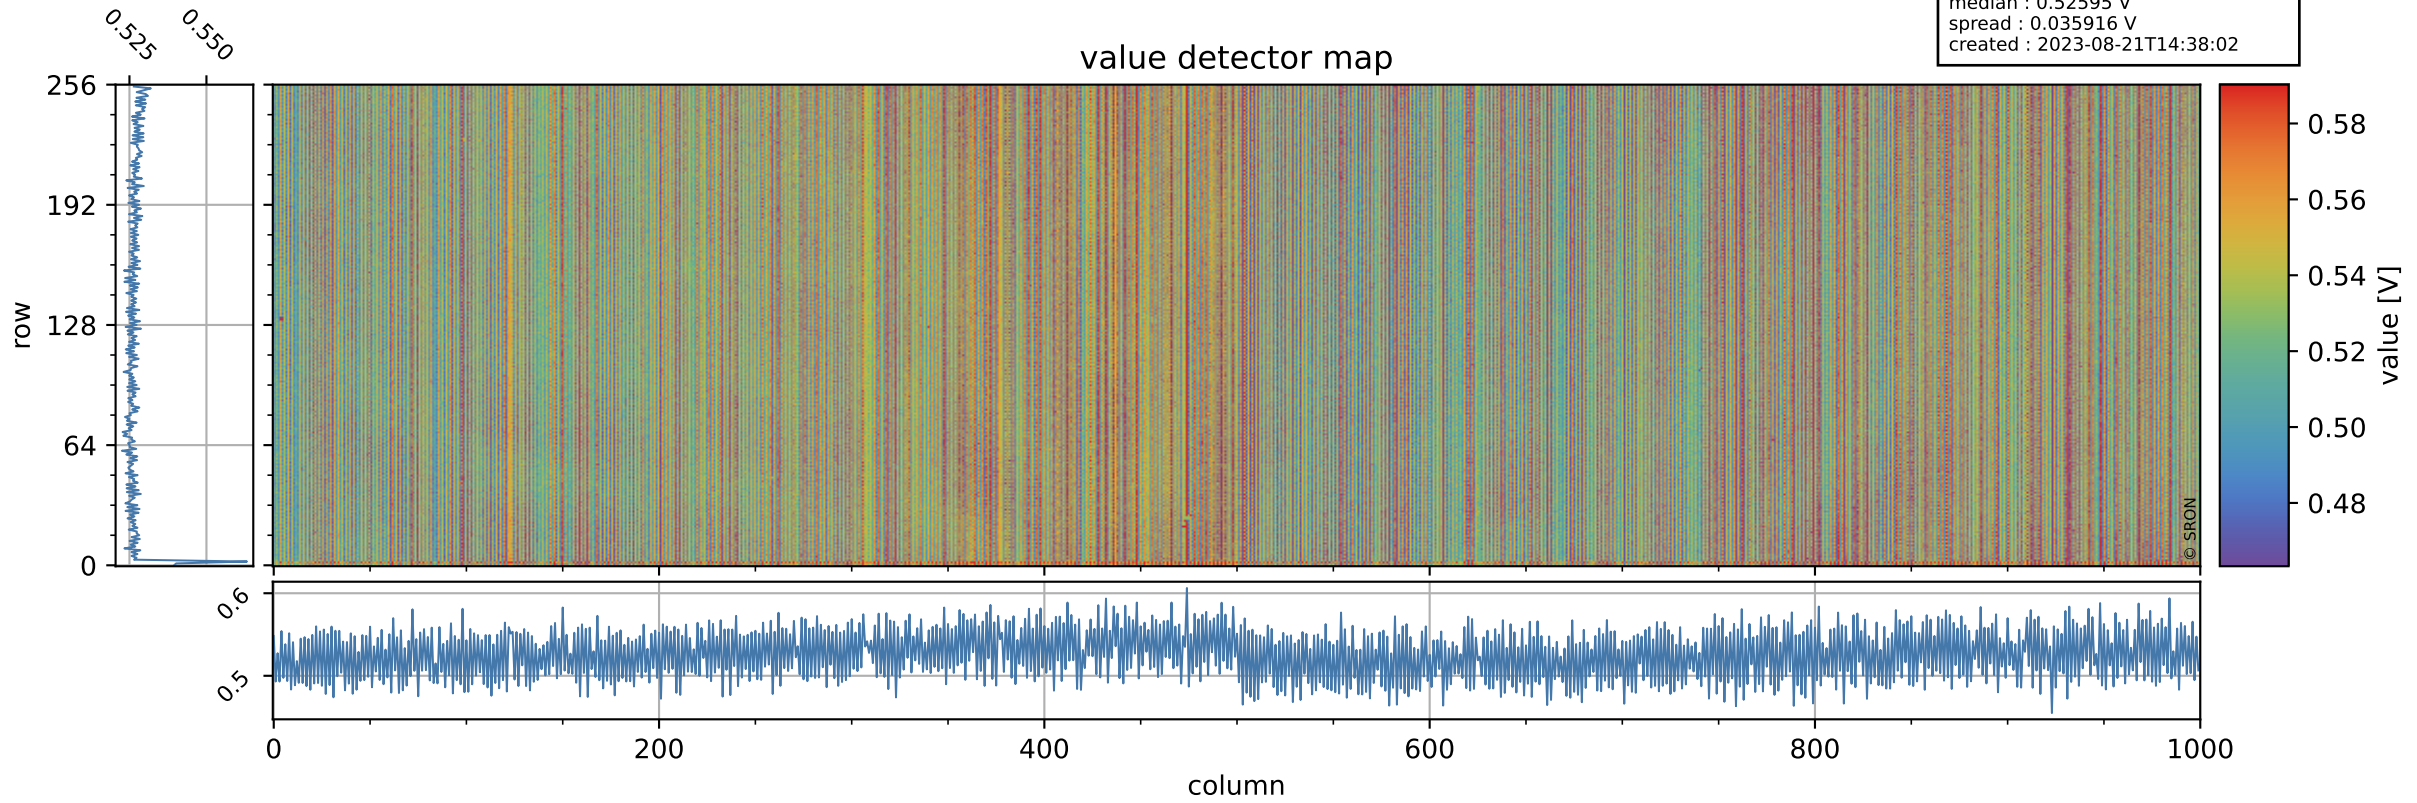

Tropomi SWIR offset (official)

orbits : 19 in [12097, 12142]
coverage : 2020-02-13 / 2020-02-16
median : 0.52595 V
spread : 0.035916 V
created : 2023-08-21T14:38:02

value detector map

Tropomi SWIR offset (official)

orbits : 19 in [12097, 12142]
coverage : 2020-02-13 / 2020-02-16
median : 28.261 μV
spread : 14.359 μV
created : 2023-08-21T14:38:02

Tropomi SWIR offset (official)

orbits : 19 in [12097, 12142]
coverage : 2020-02-13 / 2020-02-16
median : -0.07297 mV
spread : 0.35967 mV
created : 2023-08-21T14:38:03

value compared with SWIR offset CKD

Tropomi SWIR offset (official) ground-tracks of Sentinel-5P

orbits : 19 in [12097, 12142]
coverage : 2020-02-13 / 2020-02-16
created : 2023-08-21T14:38:03

Tropomi SWIR offset (official)

orbits : [2827, 12142]
coverage : 2018-04-30 / 2020-02-16
created : 2023-08-21T14:38:04

trend of detector median & temperatures