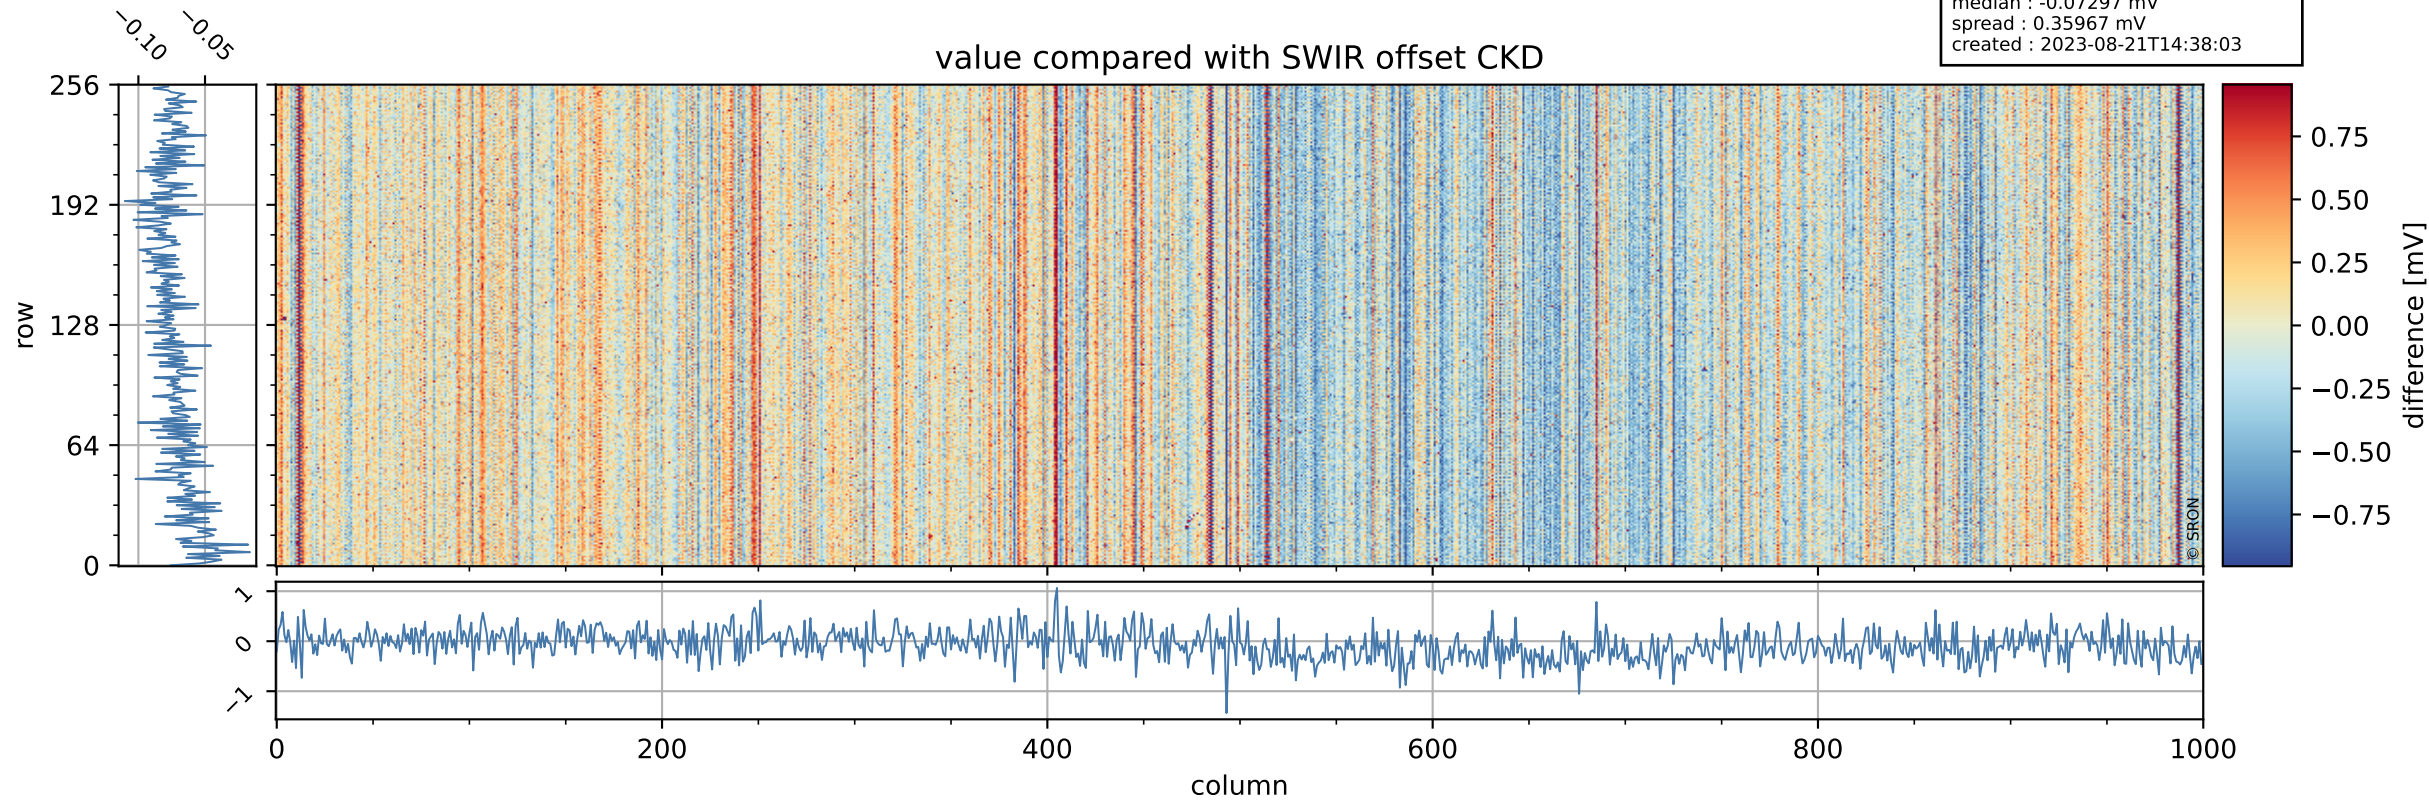

Tropomi SWIR offset (official)

orbits : 19 in [12097, 12142]
coverage : 2020-02-13 / 2020-02-16
median : 0.52595 V
spread : 0.035916 V
created : 2023-08-21T14:38:02

value detector map

Tropomi SWIR offset (official)

orbits : 19 in [12097, 12142]
coverage : 2020-02-13 / 2020-02-16
median : 28.261 μV
spread : 14.359 μV
created : 2023-08-21T14:38:02

Tropomi SWIR offset (official)

orbits : 19 in [12097, 12142]
coverage : 2020-02-13 / 2020-02-16
median : -0.07297 mV
spread : 0.35967 mV
created : 2023-08-21T14:38:03

value compared with SWIR offset CKD

Tropomi SWIR offset (official) ground-tracks of Sentinel-5P

orbits : 19 in [12097, 12142]
coverage : 2020-02-13 / 2020-02-16
created : 2023-08-21T14:38:03

Tropomi SWIR offset (official)

orbits : [2827, 12142]
coverage : 2018-04-30 / 2020-02-16
created : 2023-08-21T14:38:04

trend of detector median & temperatures