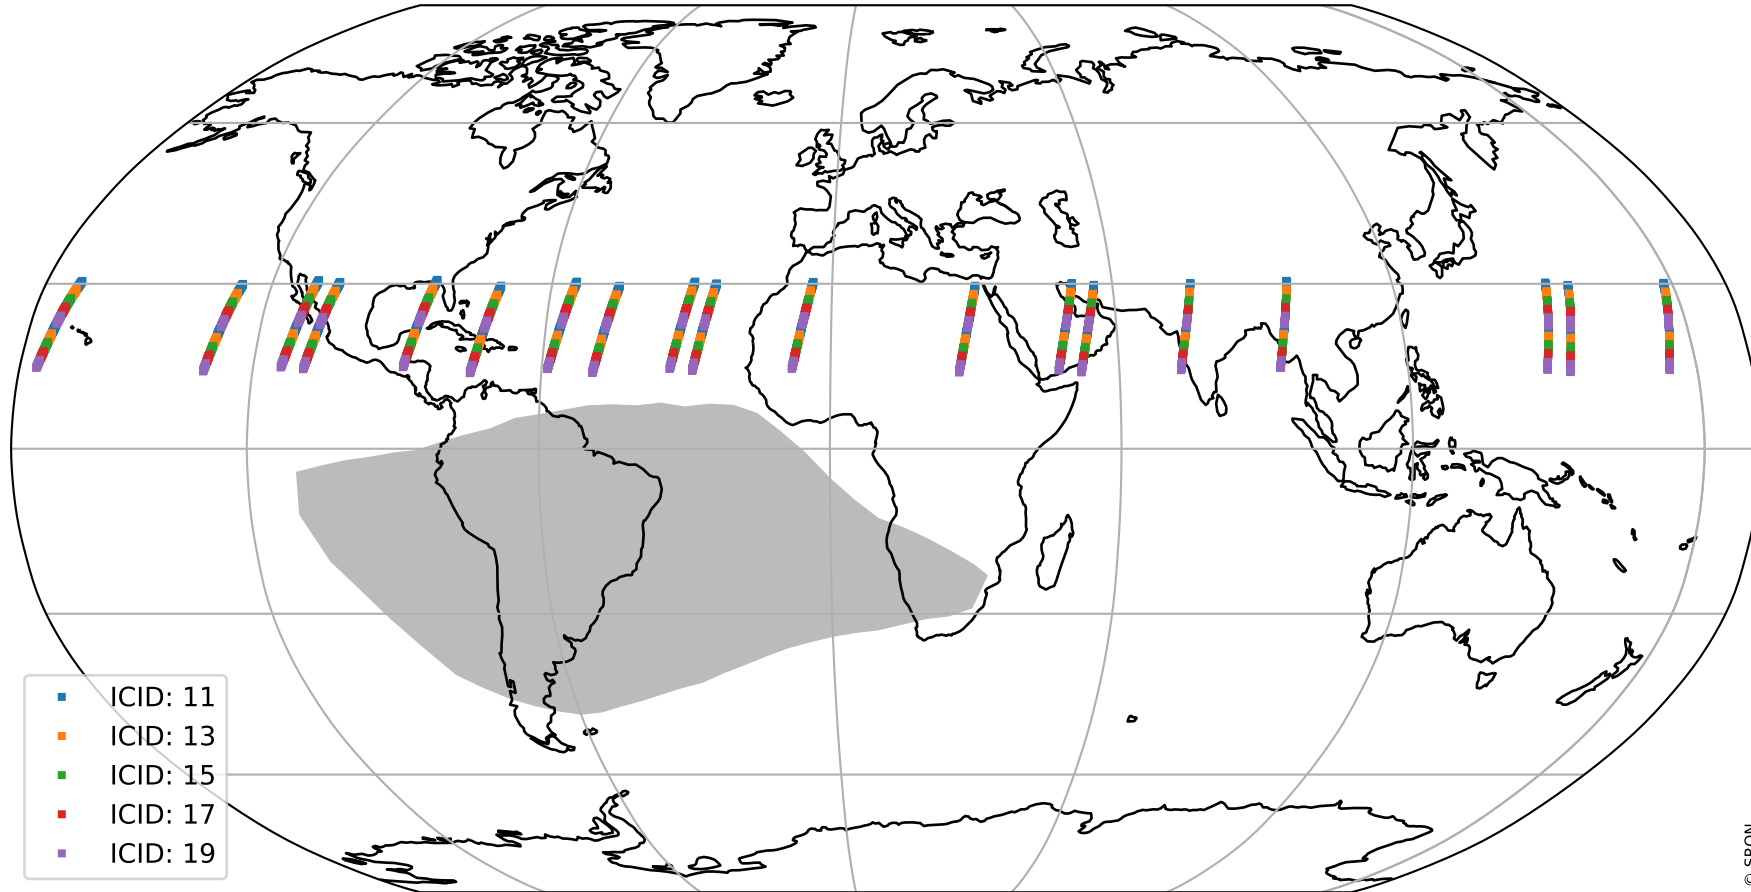

Tropomi SWIR offset (official)

orbits : 19 in [12097, 12142]
coverage : 2020-02-13 / 2020-02-16
median : 0.52595 V
spread : 0.035916 V
created : 2023-08-21T14:38:02

value detector map

Tropomi SWIR offset (official)

orbits : 19 in [12097, 12142]
coverage : 2020-02-13 / 2020-02-16
median : 28.261 μV
spread : 14.359 μV
created : 2023-08-21T14:38:02

Tropomi SWIR offset (official)

orbits : 19 in [12097, 12142]
coverage : 2020-02-13 / 2020-02-16
median : -0.07297 mV
spread : 0.35967 mV
created : 2023-08-21T14:38:03

value compared with SWIR offset CKD

Tropomi SWIR offset (official) ground-tracks of Sentinel-5P

orbits : 19 in [12097, 12142]
coverage : 2020-02-13 / 2020-02-16
created : 2023-08-21T14:38:03

Tropomi SWIR offset (official)

orbits : [2827, 12142]
coverage : 2018-04-30 / 2020-02-16
created : 2023-08-21T14:38:04

trend of detector median & temperatures