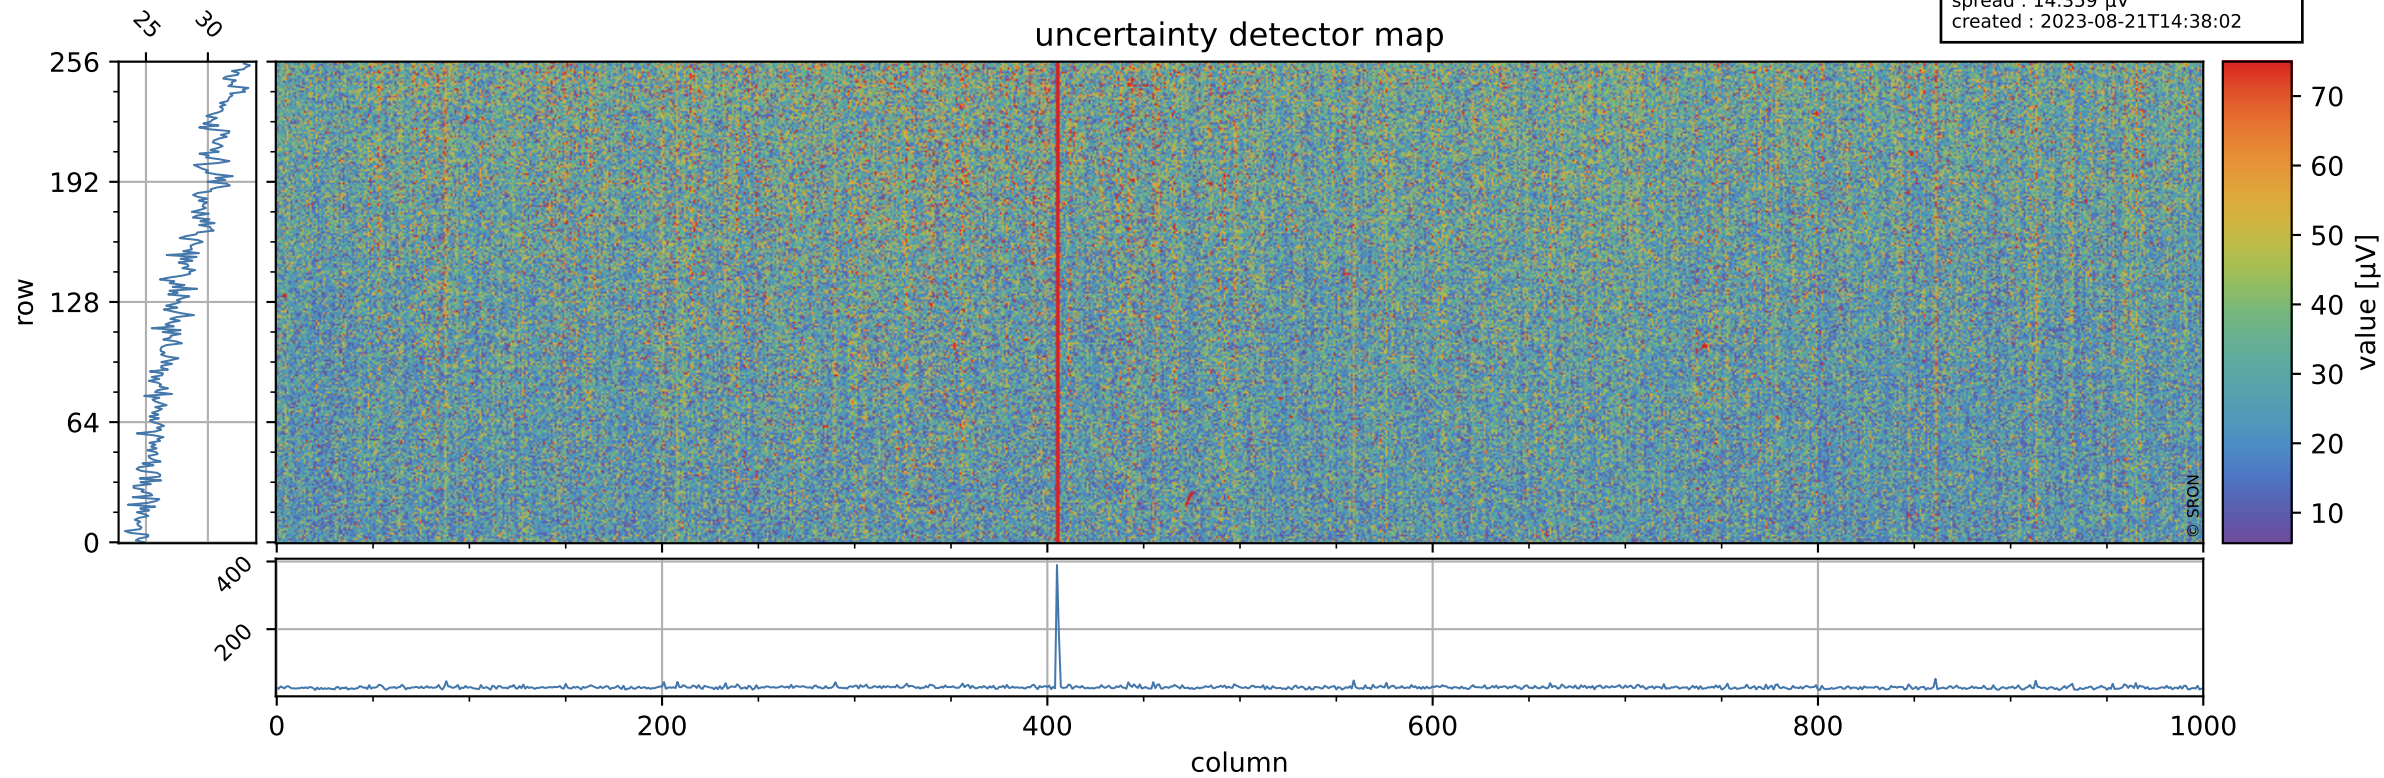

Tropomi SWIR offset (official)

orbits : 19 in [12097, 12142]
coverage : 2020-02-13 / 2020-02-16
median : 0.52595 V
spread : 0.035916 V
created : 2023-08-21T14:38:02

value detector map

Tropomi SWIR offset (official)

orbits : 19 in [12097, 12142]
coverage : 2020-02-13 / 2020-02-16
median : 28.261 μV
spread : 14.359 μV
created : 2023-08-21T14:38:02

Tropomi SWIR offset (official)

orbits : 19 in [12097, 12142]
coverage : 2020-02-13 / 2020-02-16
median : -0.07297 mV
spread : 0.35967 mV
created : 2023-08-21T14:38:03

value compared with SWIR offset CKD

Tropomi SWIR offset (official) ground-tracks of Sentinel-5P

orbits : 19 in [12097, 12142]
coverage : 2020-02-13 / 2020-02-16
created : 2023-08-21T14:38:03

Tropomi SWIR offset (official)

orbits : [2827, 12142]
coverage : 2018-04-30 / 2020-02-16
created : 2023-08-21T14:38:04

trend of detector median & temperatures