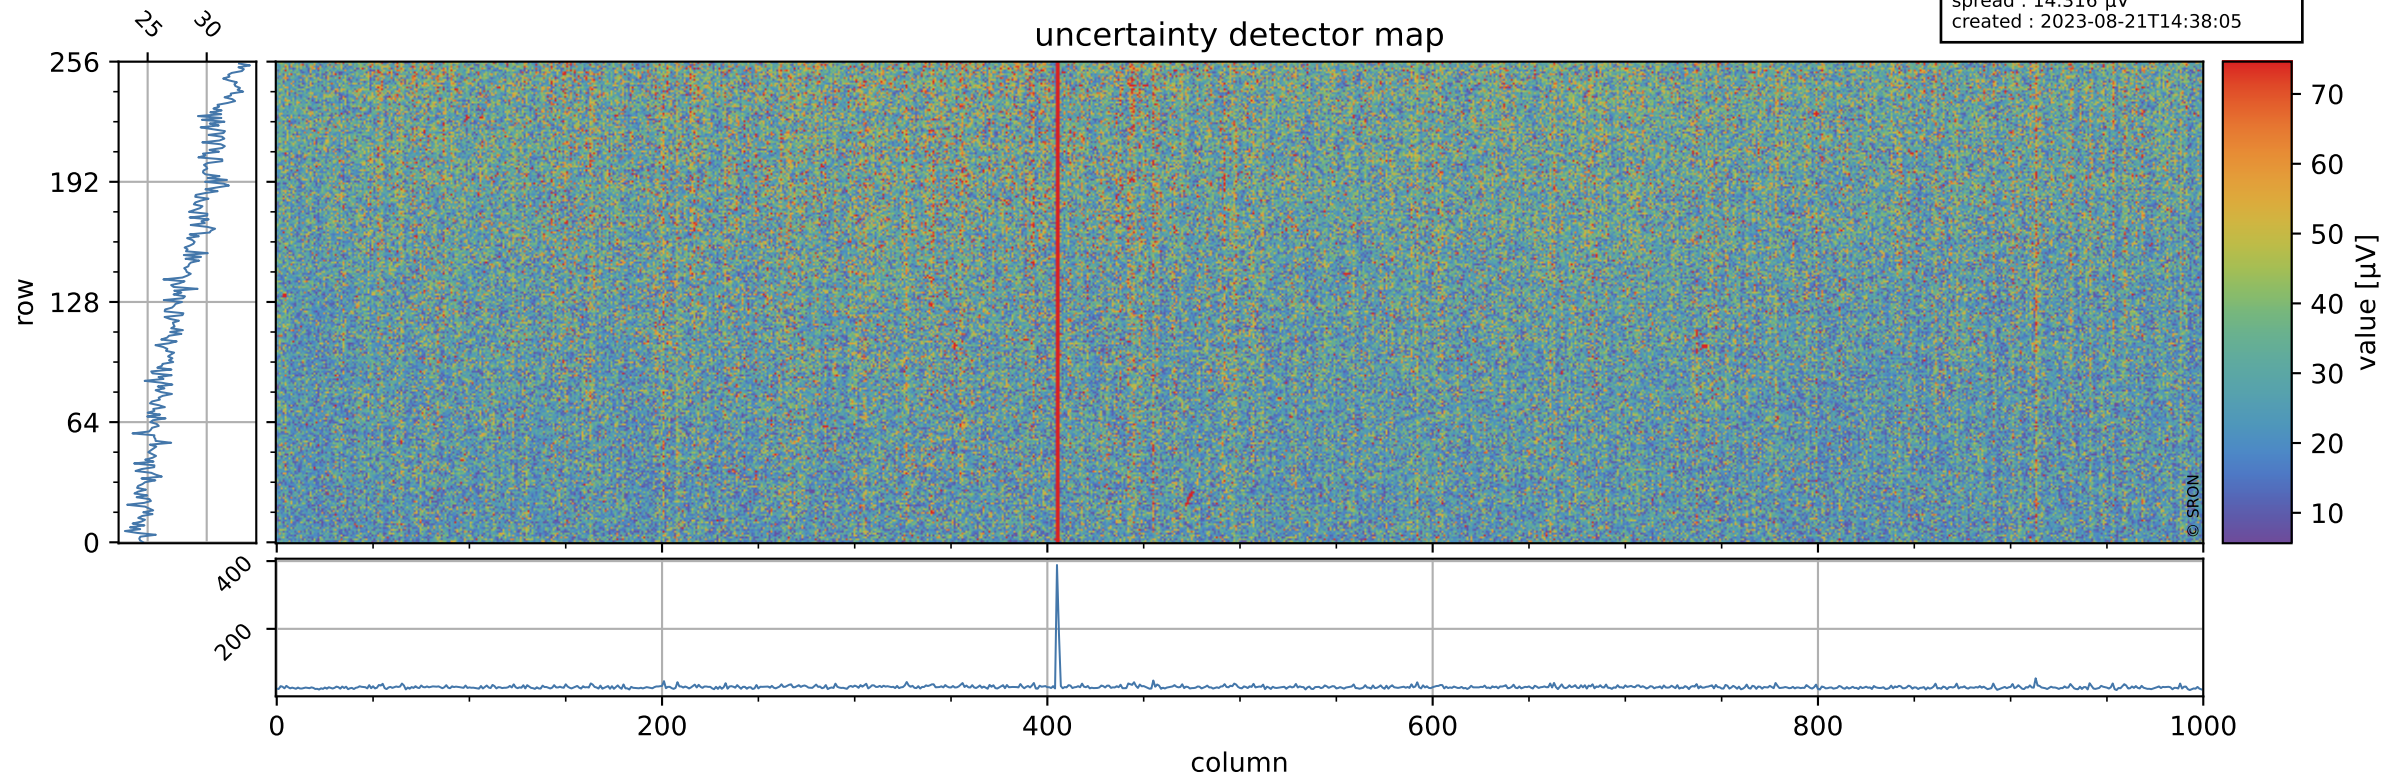

Tropomi SWIR offset (official)

orbits : 20 in [12112, 12157]
coverage : 2020-02-14 / 2020-02-17
median : 0.52595 V
spread : 0.035917 V
created : 2023-08-21T14:38:05

value detector map

Tropomi SWIR offset (official)

orbits : 20 in [12112, 12157]
coverage : 2020-02-14 / 2020-02-17
median : 28.195 μV
spread : 14.316 μV
created : 2023-08-21T14:38:05

Tropomi SWIR offset (official)

value compared with SWIR offset CKD

orbits : 20 in [12112, 12157]
coverage : 2020-02-14 / 2020-02-17
median : -0.069946 mV
spread : 0.36059 mV
created : 2023-08-21T14:38:06

Tropomi SWIR offset (official) ground-tracks of Sentinel-5P

orbits : 20 in [12112, 12157]
coverage : 2020-02-14 / 2020-02-17
created : 2023-08-21T14:38:06

Tropomi SWIR offset (official)

orbits : [2827, 12157]
coverage : 2018-04-30 / 2020-02-17
created : 2023-08-21T14:38:07

trend of detector median & temperatures