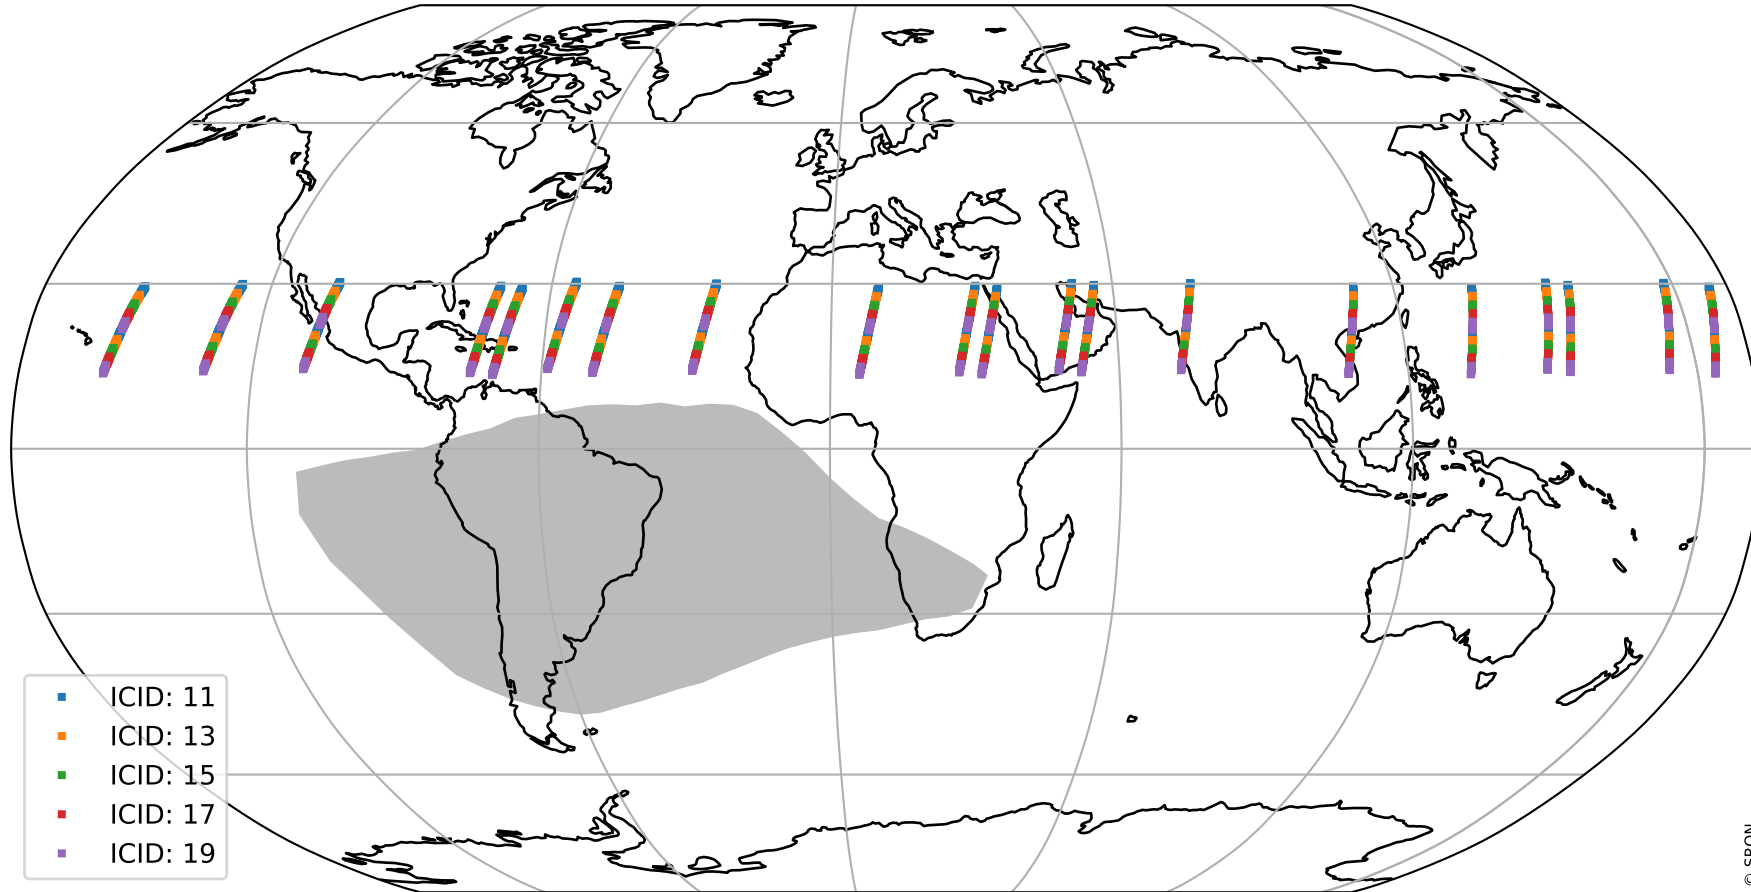

Tropomi SWIR offset (official)

orbits : 20 in [12112, 12157]
coverage : 2020-02-14 / 2020-02-17
median : 0.52595 V
spread : 0.035917 V
created : 2023-08-21T14:38:05

value detector map

Tropomi SWIR offset (official)

orbits : 20 in [12112, 12157]
coverage : 2020-02-14 / 2020-02-17
median : 28.195 μV
spread : 14.316 μV
created : 2023-08-21T14:38:05

Tropomi SWIR offset (official)

value compared with SWIR offset CKD

orbits : 20 in [12112, 12157]
coverage : 2020-02-14 / 2020-02-17
median : -0.069946 mV
spread : 0.36059 mV
created : 2023-08-21T14:38:06

Tropomi SWIR offset (official) ground-tracks of Sentinel-5P

orbits : 20 in [12112, 12157]
coverage : 2020-02-14 / 2020-02-17
created : 2023-08-21T14:38:06

Tropomi SWIR offset (official)

orbits : [2827, 12157]
coverage : 2018-04-30 / 2020-02-17
created : 2023-08-21T14:38:07

trend of detector median & temperatures