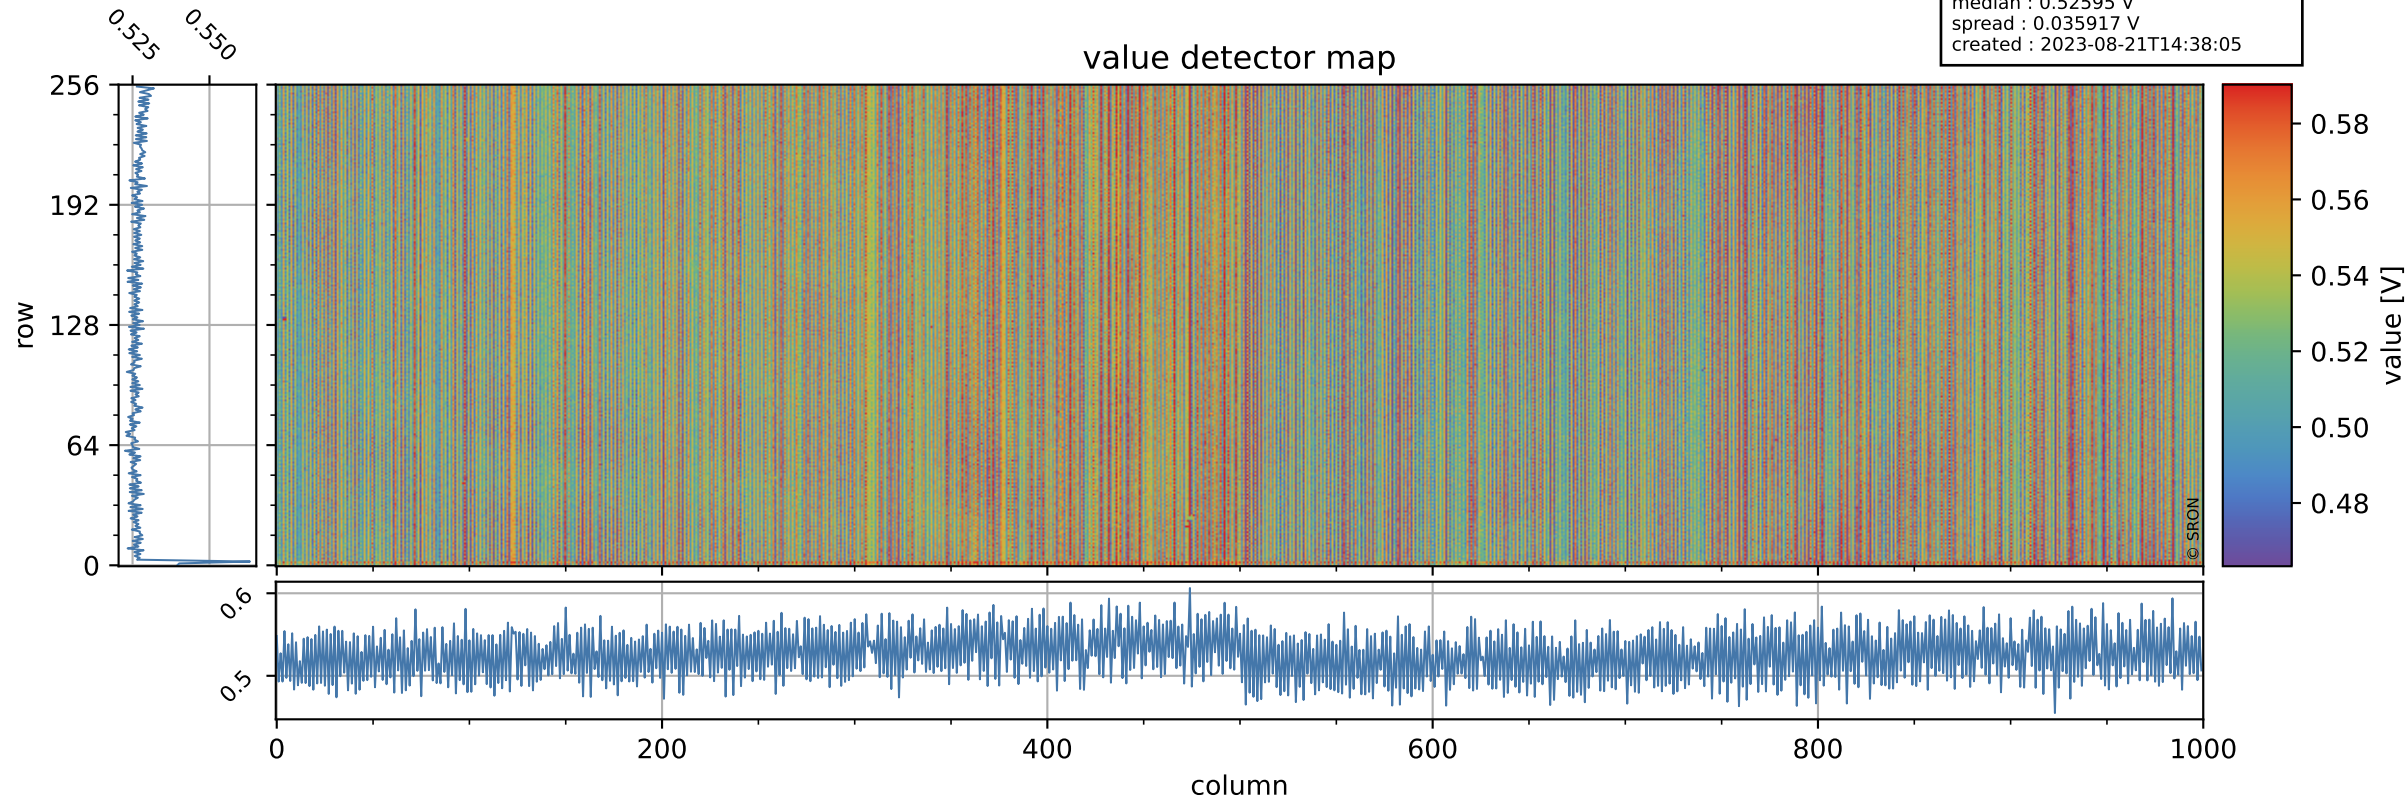

Tropomi SWIR offset (official)

orbits : 20 in [12112, 12157]
coverage : 2020-02-14 / 2020-02-17
median : 0.52595 V
spread : 0.035917 V
created : 2023-08-21T14:38:05

value detector map

Tropomi SWIR offset (official)

orbits : 20 in [12112, 12157]
coverage : 2020-02-14 / 2020-02-17
median : 28.195 μV
spread : 14.316 μV
created : 2023-08-21T14:38:05

Tropomi SWIR offset (official)

value compared with SWIR offset CKD

orbits : 20 in [12112, 12157]
coverage : 2020-02-14 / 2020-02-17
median : -0.069946 mV
spread : 0.36059 mV
created : 2023-08-21T14:38:06

Tropomi SWIR offset (official) ground-tracks of Sentinel-5P

orbits : 20 in [12112, 12157]
coverage : 2020-02-14 / 2020-02-17
created : 2023-08-21T14:38:06

Tropomi SWIR offset (official)

orbits : [2827, 12157]
coverage : 2018-04-30 / 2020-02-17
created : 2023-08-21T14:38:07

trend of detector median & temperatures