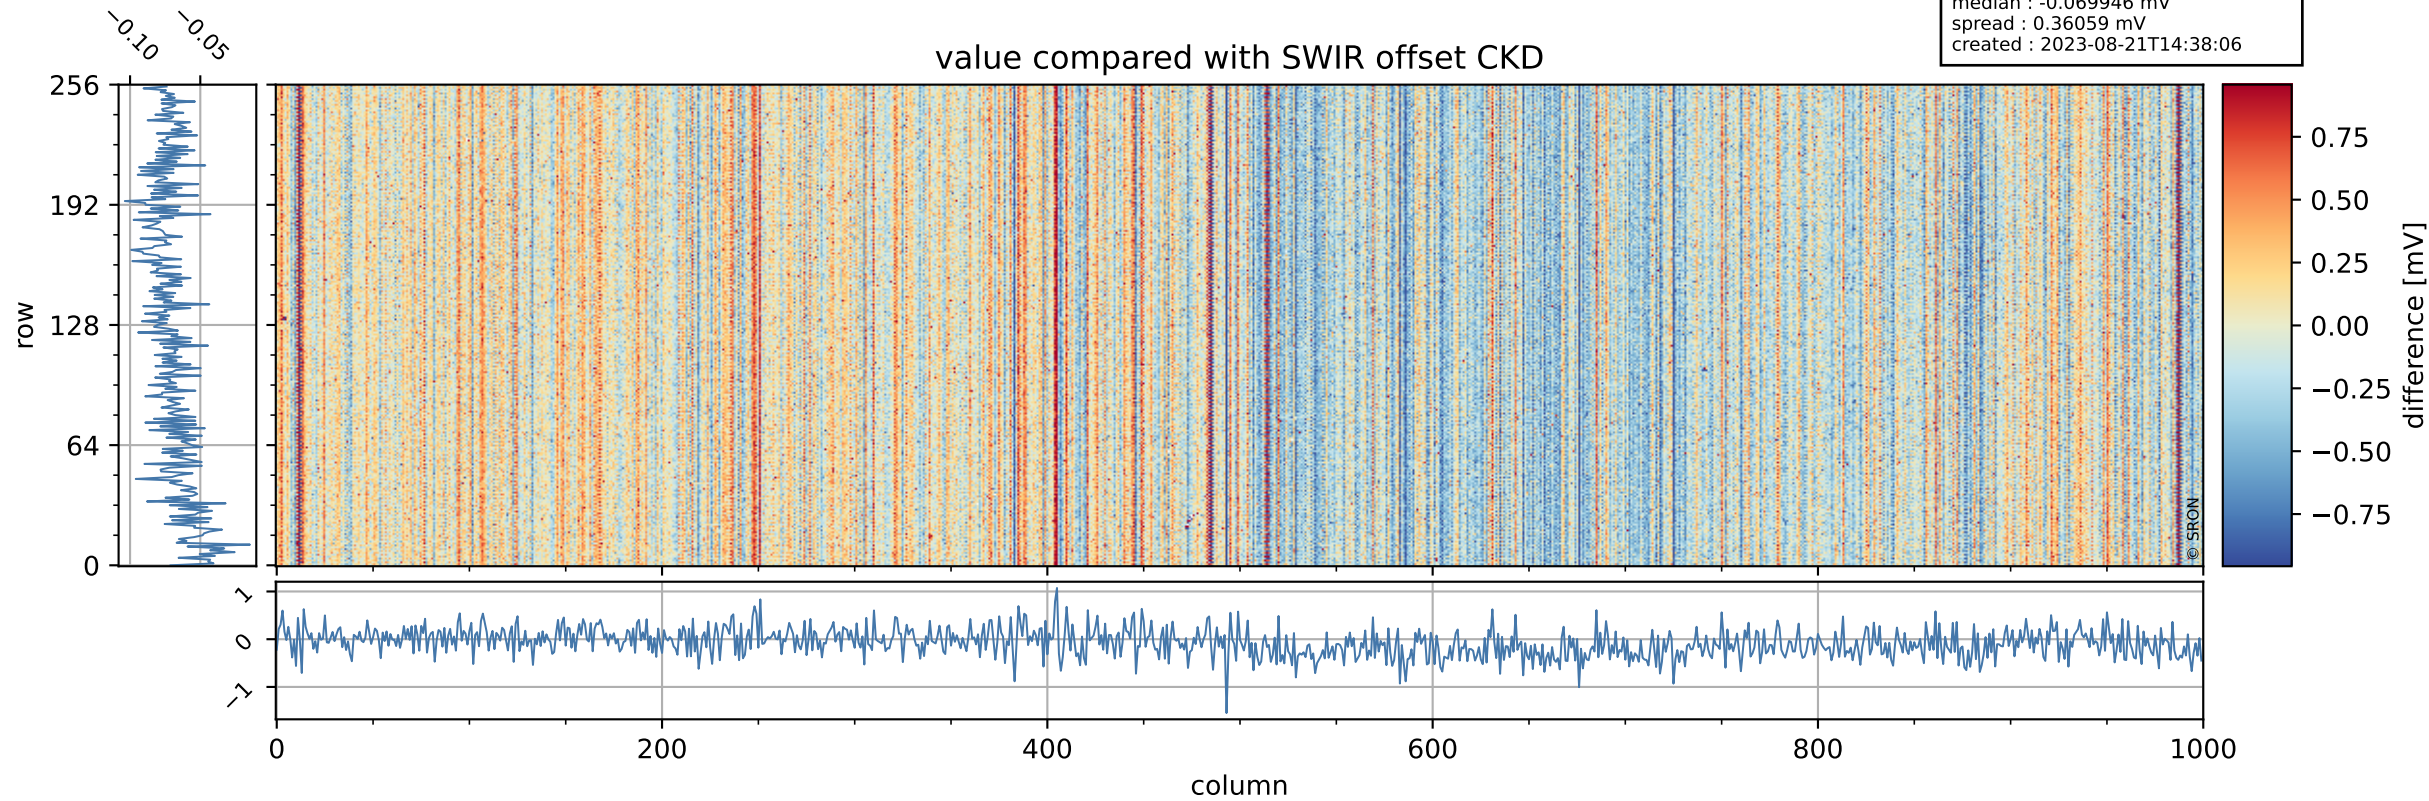

Tropomi SWIR offset (official)

orbits : 20 in [12112, 12157]
coverage : 2020-02-14 / 2020-02-17
median : 0.52595 V
spread : 0.035917 V
created : 2023-08-21T14:38:05

value detector map

Tropomi SWIR offset (official)

orbits : 20 in [12112, 12157]
coverage : 2020-02-14 / 2020-02-17
median : 28.195 μV
spread : 14.316 μV
created : 2023-08-21T14:38:05

Tropomi SWIR offset (official)

value compared with SWIR offset CKD

orbits : 20 in [12112, 12157]
coverage : 2020-02-14 / 2020-02-17
median : -0.069946 mV
spread : 0.36059 mV
created : 2023-08-21T14:38:06

Tropomi SWIR offset (official) ground-tracks of Sentinel-5P

orbits : 20 in [12112, 12157]
coverage : 2020-02-14 / 2020-02-17
created : 2023-08-21T14:38:06

Tropomi SWIR offset (official)

orbits : [2827, 12157]
coverage : 2018-04-30 / 2020-02-17
created : 2023-08-21T14:38:07

trend of detector median & temperatures