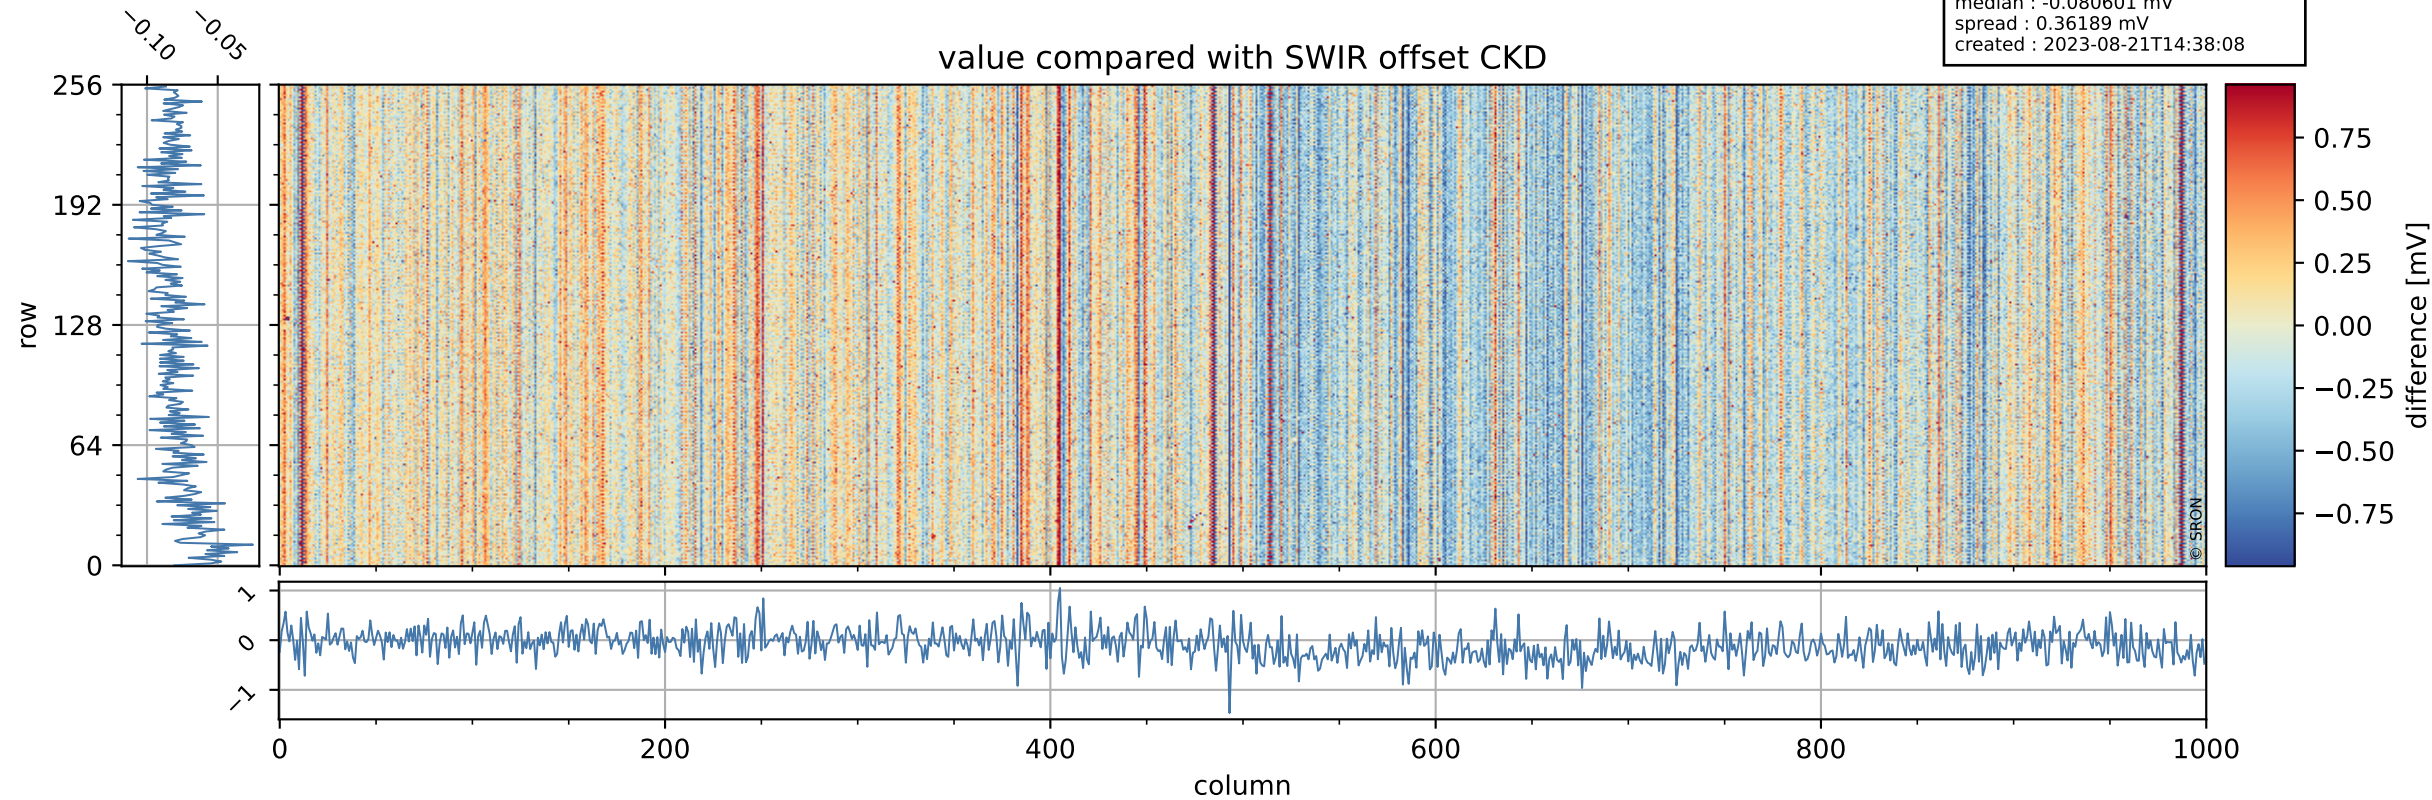

Tropomi SWIR offset (official)

orbits : 19 in [12127, 12172]
coverage : 2020-02-15 / 2020-02-18
median : 0.52594 V
spread : 0.035918 V
created : 2023-08-21T14:38:08

value detector map

Tropomi SWIR offset (official)

orbits : 19 in [12127, 12172]
coverage : 2020-02-15 / 2020-02-18
median : 28.163 μV
spread : 14.285 μV
created : 2023-08-21T14:38:08

Tropomi SWIR offset (official)

value compared with SWIR offset CKD

orbits : 19 in [12127, 12172]
coverage : 2020-02-15 / 2020-02-18
median : -0.080601 mV
spread : 0.36189 mV
created : 2023-08-21T14:38:08

Tropomi SWIR offset (official) ground-tracks of Sentinel-5P

orbits : 19 in [12127, 12172]
coverage : 2020-02-15 / 2020-02-18
created : 2023-08-21T14:38:09

Tropomi SWIR offset (official)

orbits : [2827, 12172]
coverage : 2018-04-30 / 2020-02-18
created : 2023-08-21T14:38:09

trend of detector median & temperatures