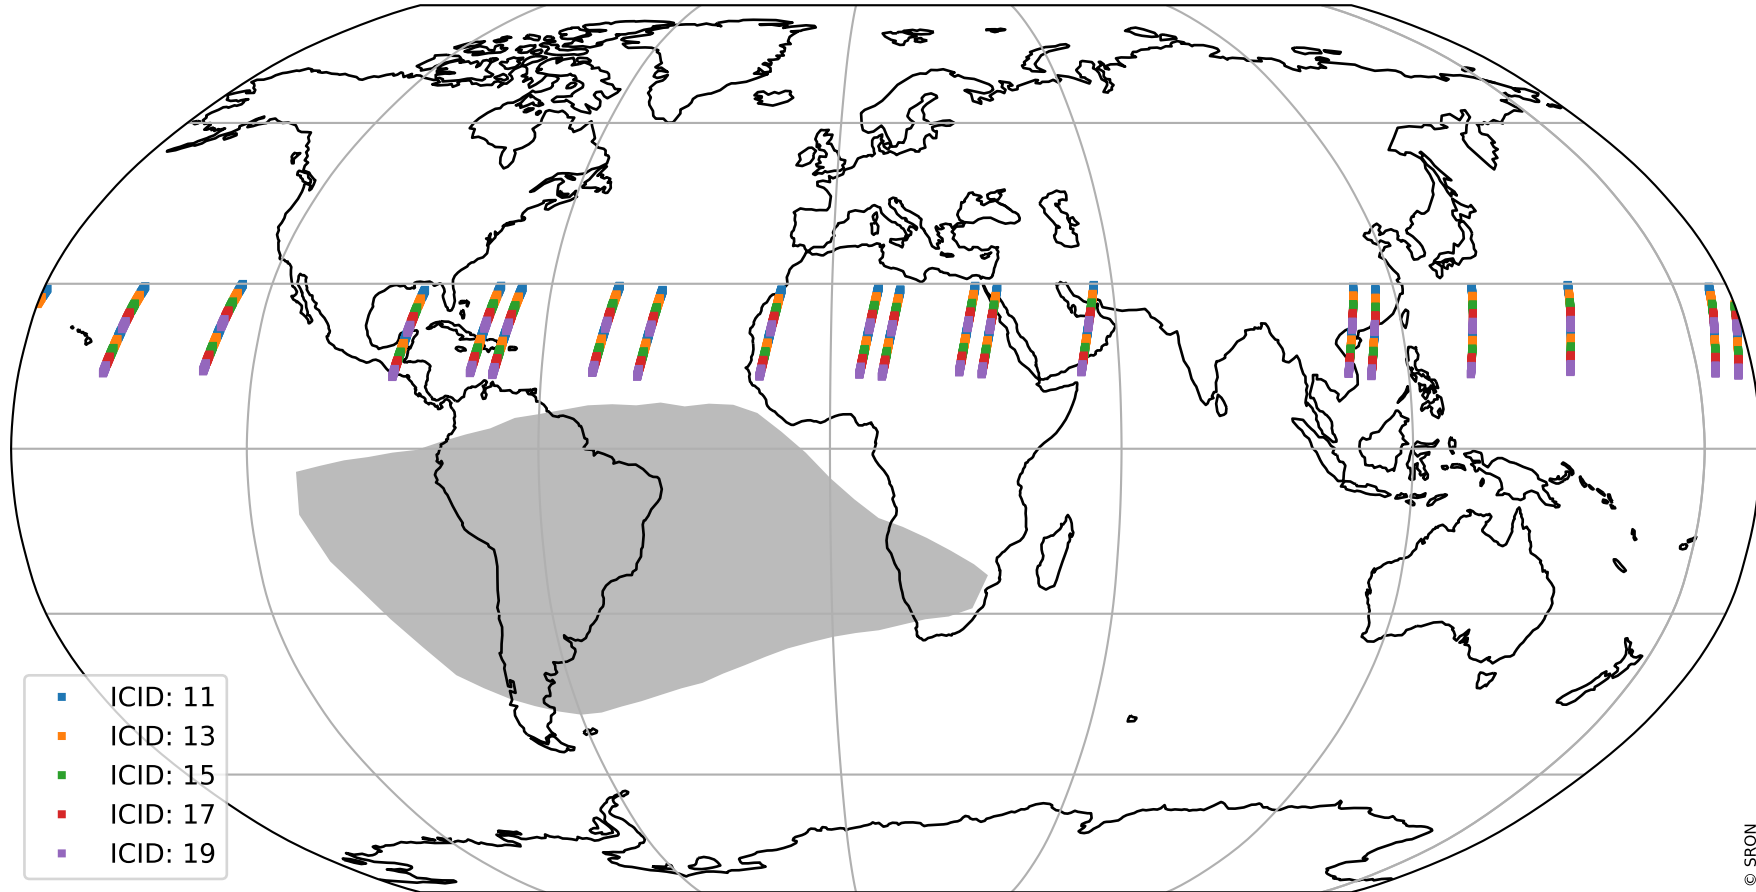

Tropomi SWIR offset (official)

orbits : 19 in [12127, 12172]
coverage : 2020-02-15 / 2020-02-18
median : 0.52594 V
spread : 0.035918 V
created : 2023-08-21T14:38:08

value detector map

Tropomi SWIR offset (official)

orbits : 19 in [12127, 12172]
coverage : 2020-02-15 / 2020-02-18
median : 28.163 μV
spread : 14.285 μV
created : 2023-08-21T14:38:08

Tropomi SWIR offset (official)

value compared with SWIR offset CKD

orbits : 19 in [12127, 12172]
coverage : 2020-02-15 / 2020-02-18
median : -0.080601 mV
spread : 0.36189 mV
created : 2023-08-21T14:38:08

Tropomi SWIR offset (official) ground-tracks of Sentinel-5P

orbits : 19 in [12127, 12172]
coverage : 2020-02-15 / 2020-02-18
created : 2023-08-21T14:38:09

Tropomi SWIR offset (official)

orbits : [2827, 12172]
coverage : 2018-04-30 / 2020-02-18
created : 2023-08-21T14:38:09

trend of detector median & temperatures