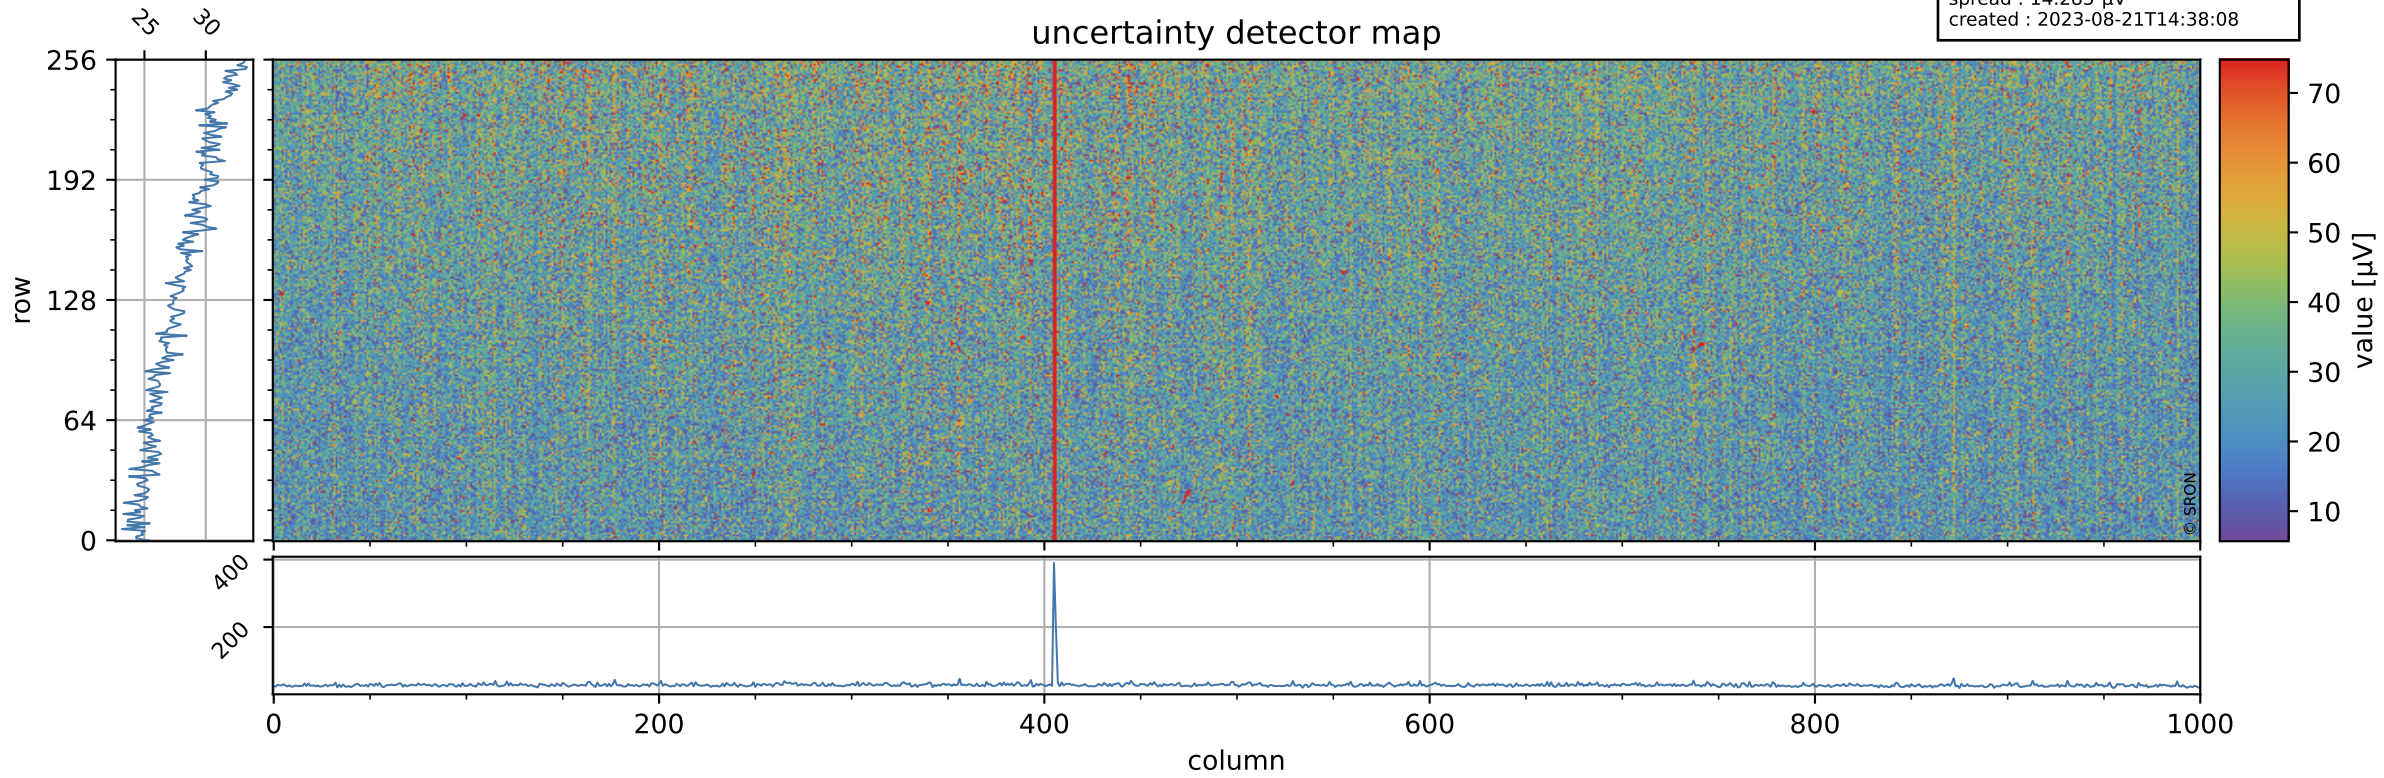

Tropomi SWIR offset (official)

orbits : 19 in [12127, 12172]
coverage : 2020-02-15 / 2020-02-18
median : 0.52594 V
spread : 0.035918 V
created : 2023-08-21T14:38:08

value detector map

Tropomi SWIR offset (official)

orbits : 19 in [12127, 12172]
coverage : 2020-02-15 / 2020-02-18
median : 28.163 μV
spread : 14.285 μV
created : 2023-08-21T14:38:08

Tropomi SWIR offset (official)

value compared with SWIR offset CKD

orbits : 19 in [12127, 12172]
coverage : 2020-02-15 / 2020-02-18
median : -0.080601 mV
spread : 0.36189 mV
created : 2023-08-21T14:38:08

Tropomi SWIR offset (official) ground-tracks of Sentinel-5P

orbits : 19 in [12127, 12172]
coverage : 2020-02-15 / 2020-02-18
created : 2023-08-21T14:38:09

Tropomi SWIR offset (official)

orbits : [2827, 12172]
coverage : 2018-04-30 / 2020-02-18
created : 2023-08-21T14:38:09

trend of detector median & temperatures