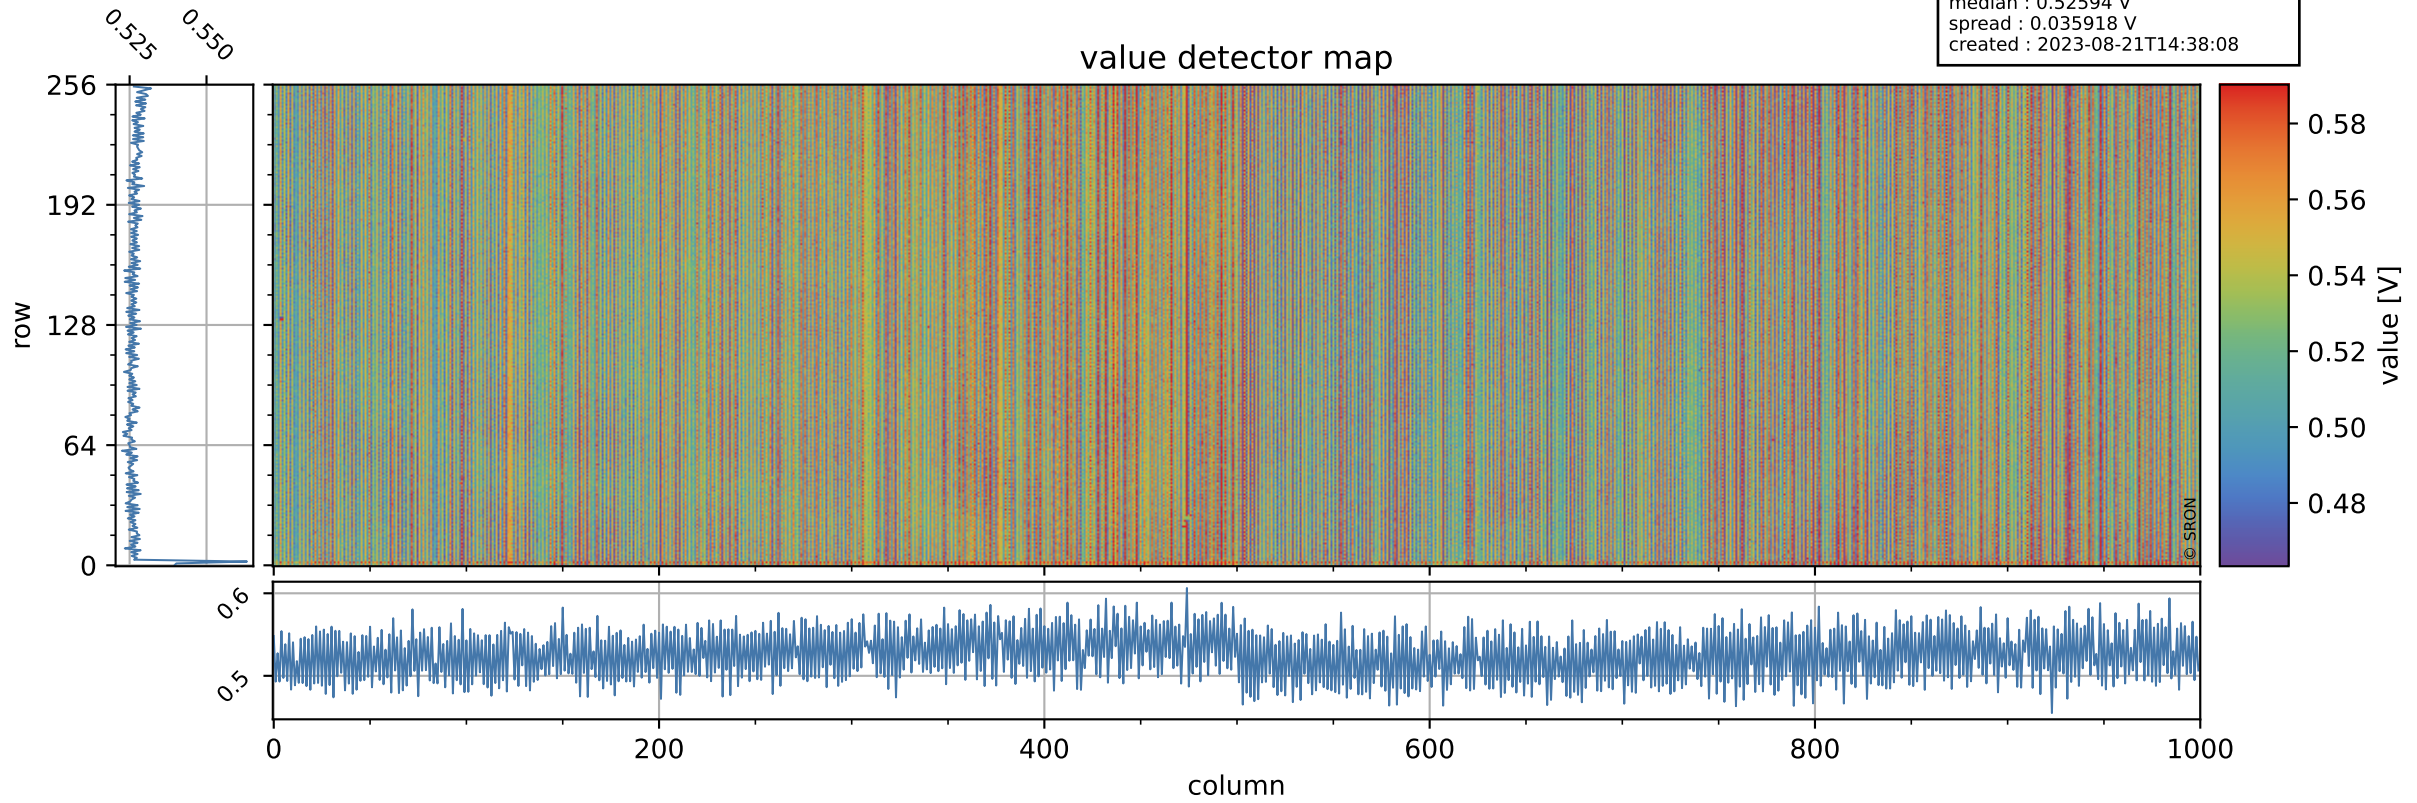

Tropomi SWIR offset (official)

orbits : 19 in [12127, 12172]
coverage : 2020-02-15 / 2020-02-18
median : 0.52594 V
spread : 0.035918 V
created : 2023-08-21T14:38:08

value detector map

Tropomi SWIR offset (official)

orbits : 19 in [12127, 12172]
coverage : 2020-02-15 / 2020-02-18
median : 28.163 μV
spread : 14.285 μV
created : 2023-08-21T14:38:08

Tropomi SWIR offset (official)

value compared with SWIR offset CKD

orbits : 19 in [12127, 12172]
coverage : 2020-02-15 / 2020-02-18
median : -0.080601 mV
spread : 0.36189 mV
created : 2023-08-21T14:38:08

Tropomi SWIR offset (official) ground-tracks of Sentinel-5P

orbits : 19 in [12127, 12172]
coverage : 2020-02-15 / 2020-02-18
created : 2023-08-21T14:38:09

Tropomi SWIR offset (official)

orbits : [2827, 12172]
coverage : 2018-04-30 / 2020-02-18
created : 2023-08-21T14:38:09

trend of detector median & temperatures