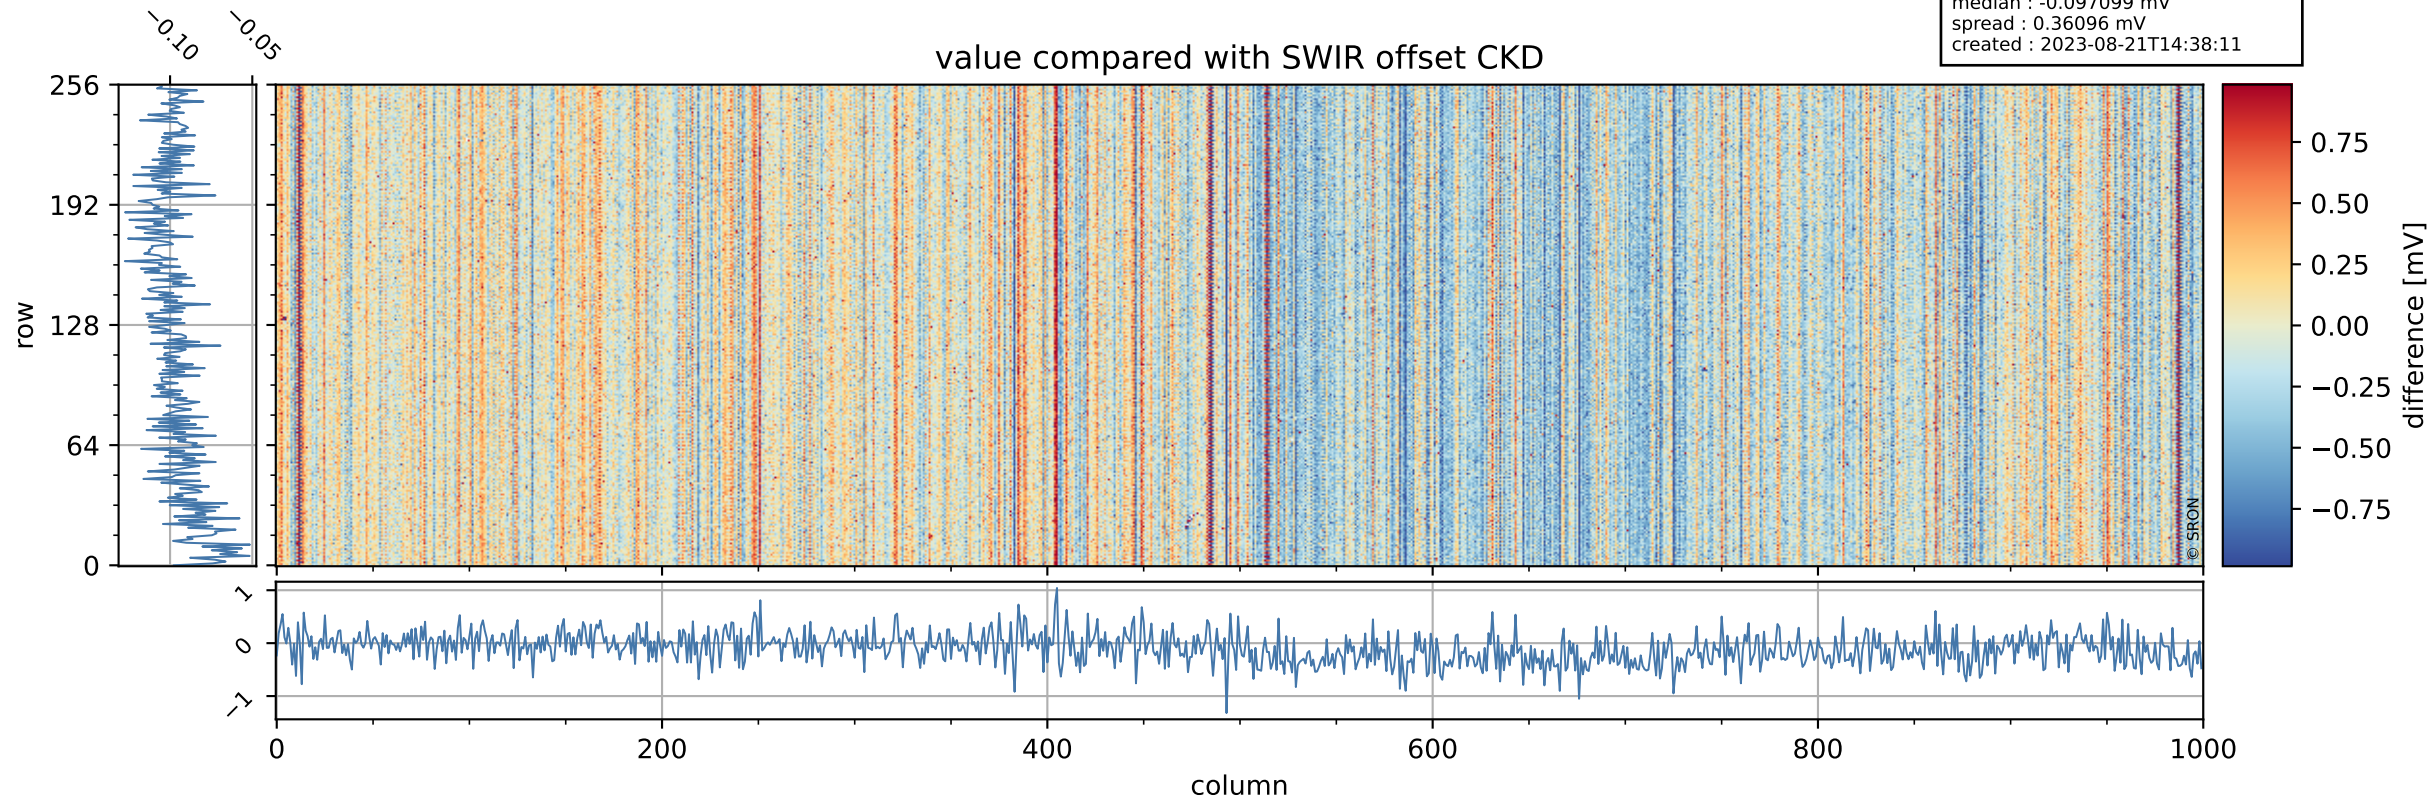

# Tropomi SWIR offset (official)

orbits : 20 in [12142, 12187]  
coverage : 2020-02-16 / 2020-02-19  
median : 28.124  $\mu\text{V}$   
spread : 14.205  $\mu\text{V}$   
created : 2023-08-21T14:38:11

# Tropomi SWIR offset (official)

orbits : 20 in [12142, 12187]  
coverage : 2020-02-16 / 2020-02-19  
median : -0.097099 mV  
spread : 0.36096 mV  
created : 2023-08-21T14:38:11

value compared with SWIR offset CKD

# Tropomi SWIR offset (official) ground-tracks of Sentinel-5P

orbits : 20 in [12142, 12187]  
coverage : 2020-02-16 / 2020-02-19  
created : 2023-08-21T14:38:11

# Tropomi SWIR offset (official)

orbits : [2827, 12187]  
coverage : 2018-04-30 / 2020-02-19  
created : 2023-08-21T14:38:12