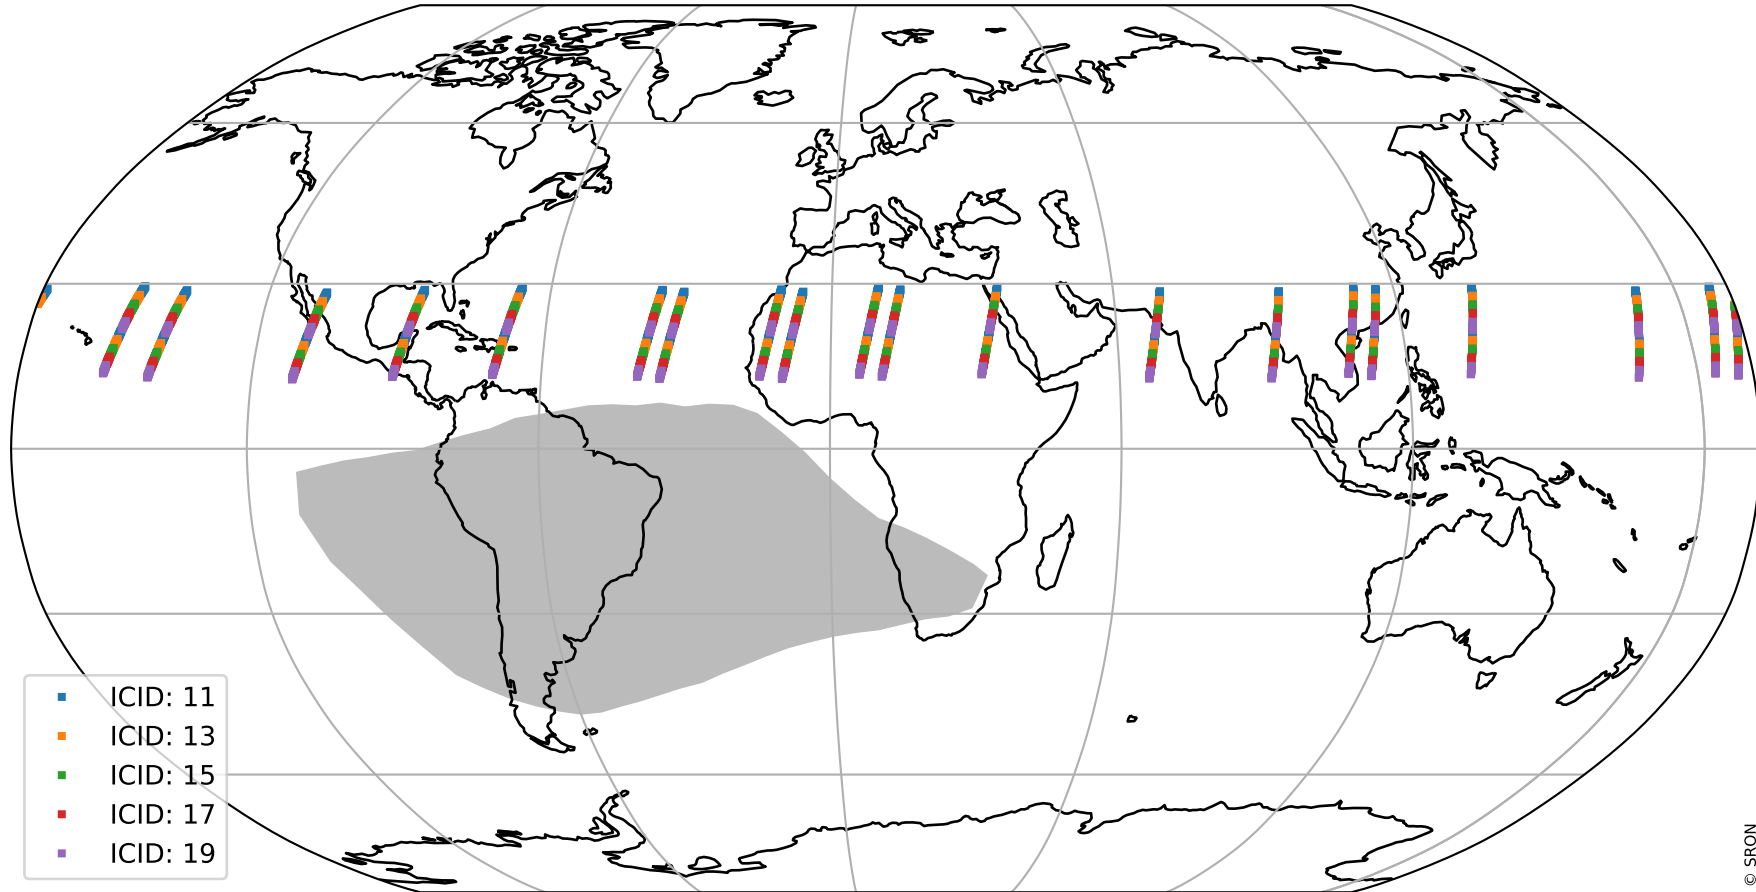

# Tropomi SWIR offset (official)

orbits : 20 in [12142, 12187]  
coverage : 2020-02-16 / 2020-02-19  
median : 28.124  $\mu\text{V}$   
spread : 14.205  $\mu\text{V}$   
created : 2023-08-21T14:38:11

# Tropomi SWIR offset (official)

orbits : 20 in [12142, 12187]  
coverage : 2020-02-16 / 2020-02-19  
median : -0.097099 mV  
spread : 0.36096 mV  
created : 2023-08-21T14:38:11

value compared with SWIR offset CKD

# Tropomi SWIR offset (official) ground-tracks of Sentinel-5P

orbits : 20 in [12142, 12187]  
coverage : 2020-02-16 / 2020-02-19  
created : 2023-08-21T14:38:11

# Tropomi SWIR offset (official)

orbits : [2827, 12187]  
coverage : 2018-04-30 / 2020-02-19  
created : 2023-08-21T14:38:12