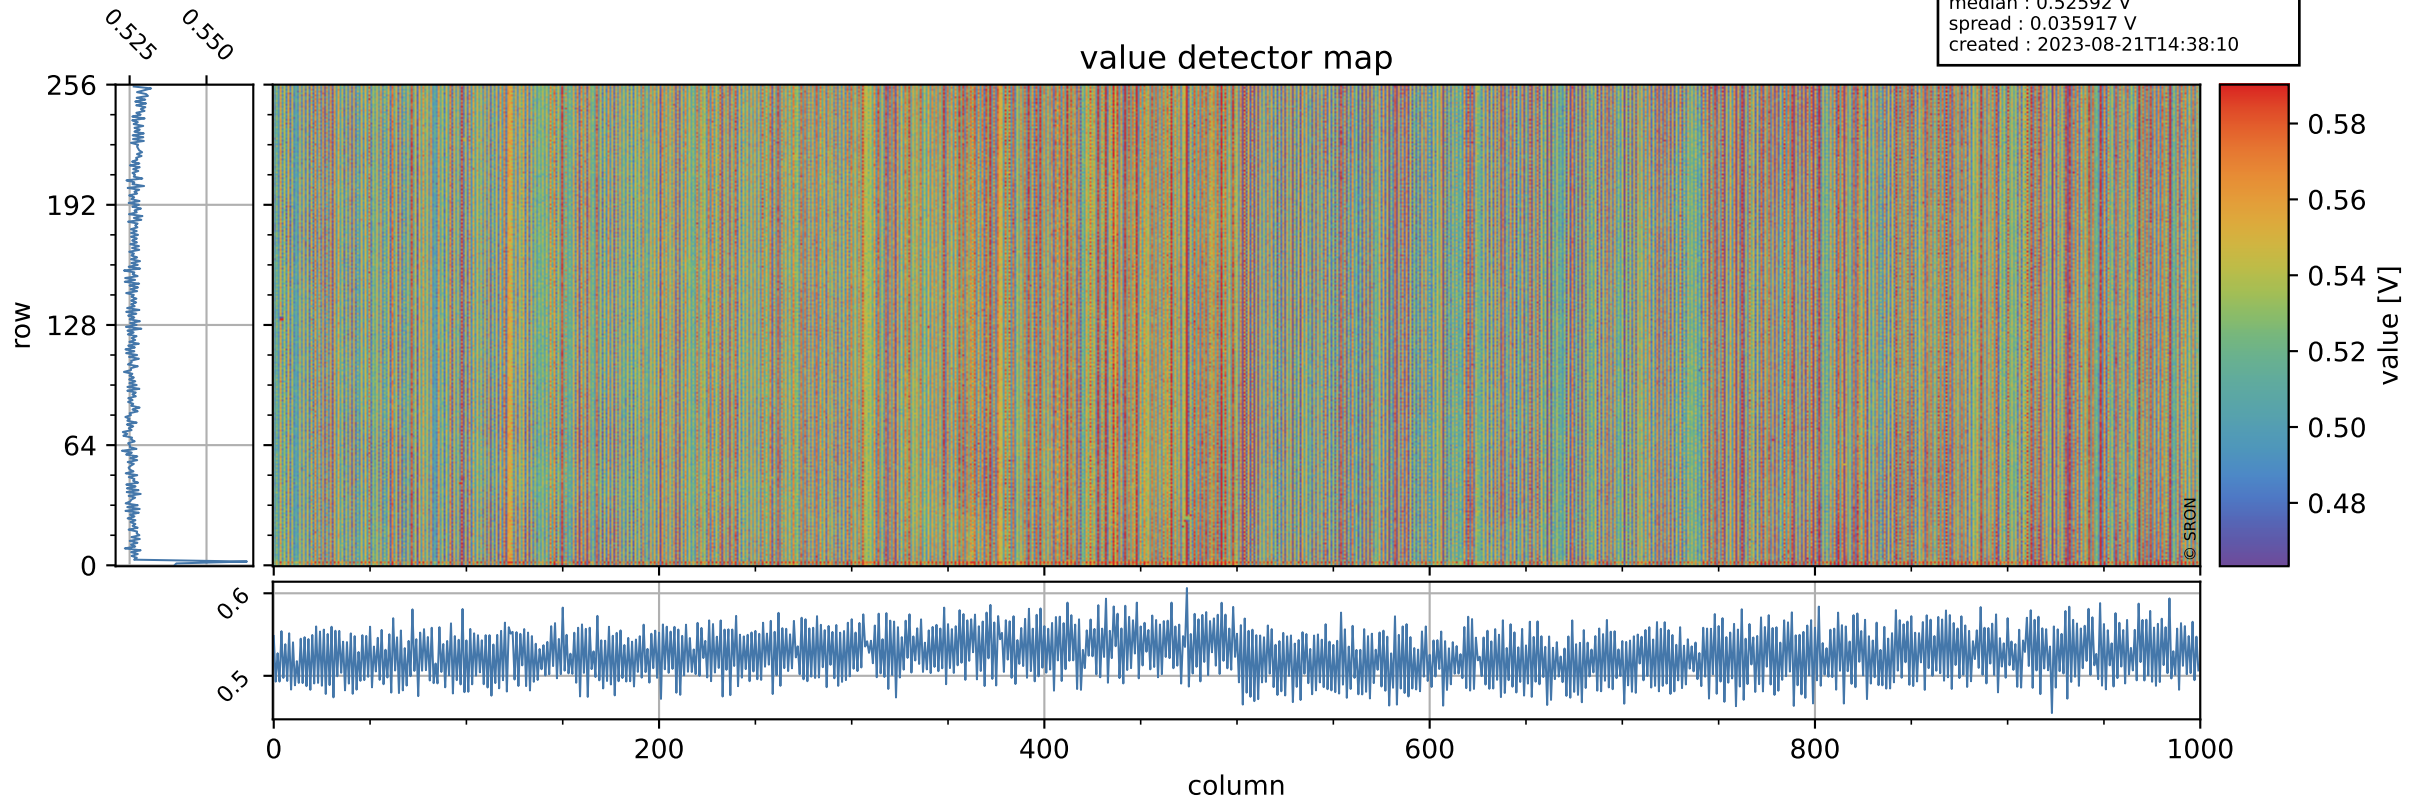

# Tropomi SWIR offset (official)

orbits : 20 in [12142, 12187]  
coverage : 2020-02-16 / 2020-02-19  
median : 0.52592 V  
spread : 0.035917 V  
created : 2023-08-21T14:38:10

## value detector map

# Tropomi SWIR offset (official)

orbits : 20 in [12142, 12187]  
coverage : 2020-02-16 / 2020-02-19  
median : 28.124  $\mu\text{V}$   
spread : 14.205  $\mu\text{V}$   
created : 2023-08-21T14:38:11

# Tropomi SWIR offset (official) ground-tracks of Sentinel-5P

orbits : 20 in [12142, 12187]  
coverage : 2020-02-16 / 2020-02-19  
created : 2023-08-21T14:38:11