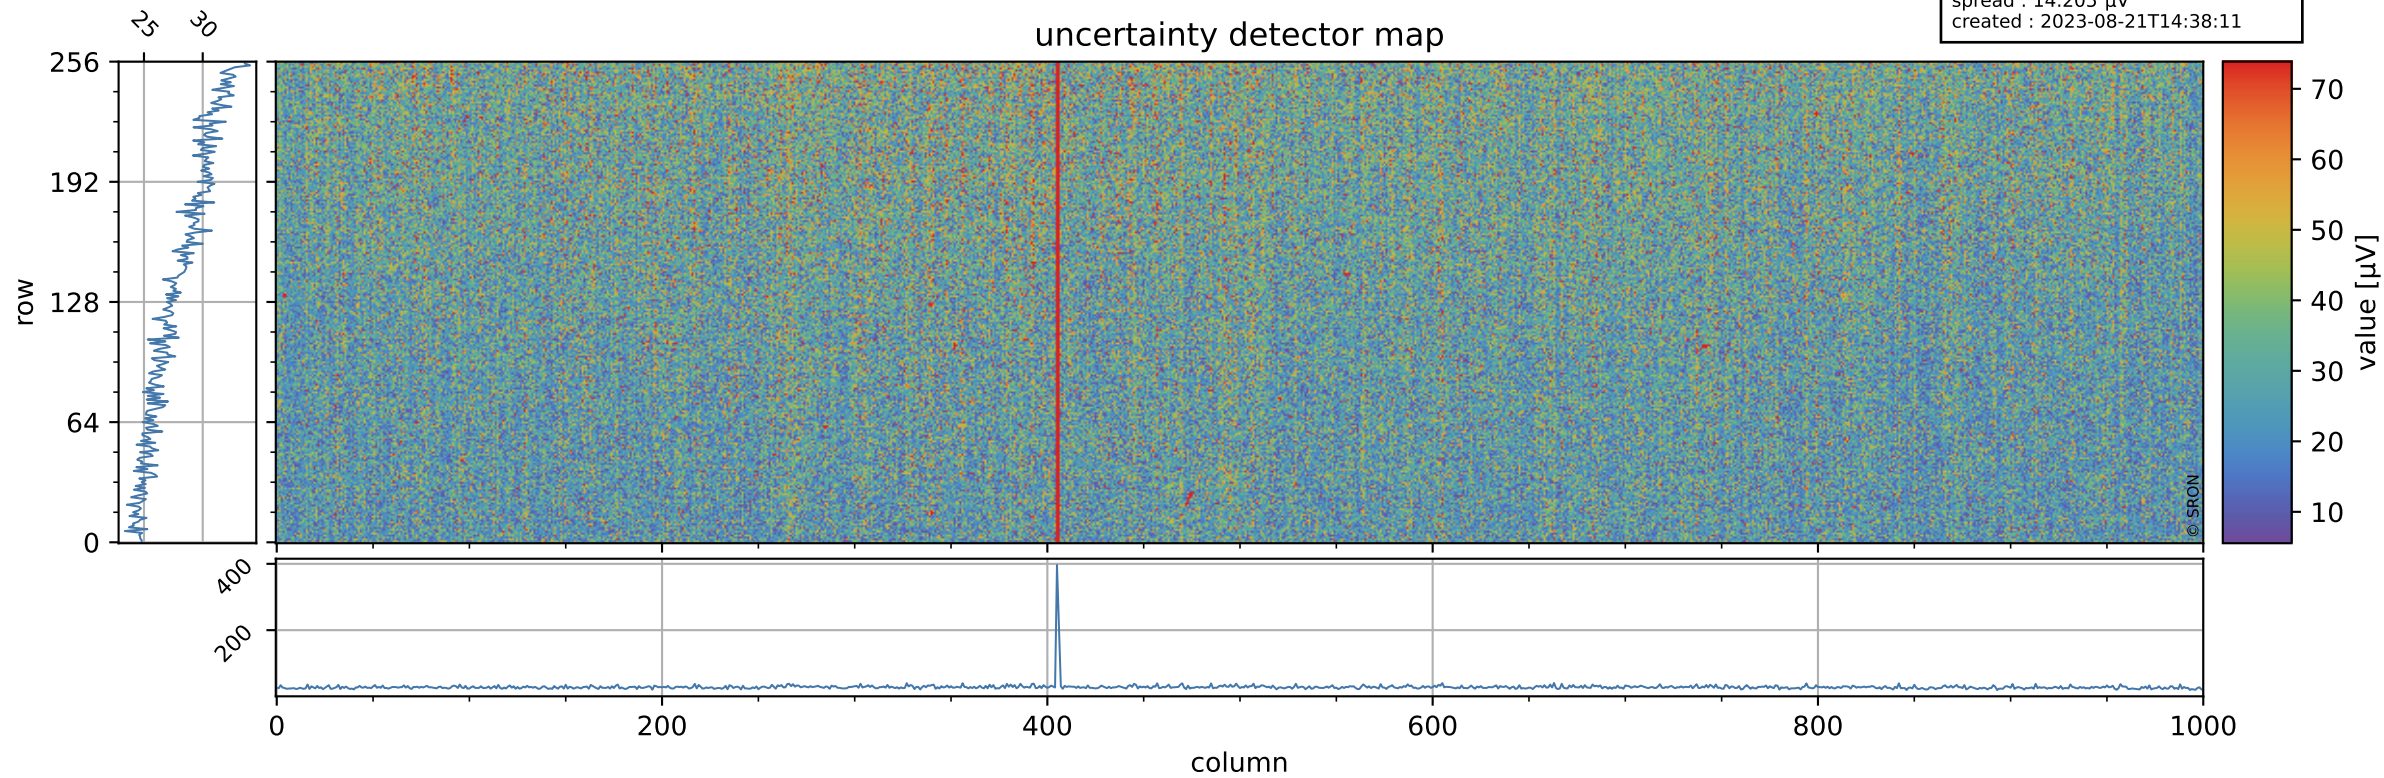

# Tropomi SWIR offset (official)

orbits : 20 in [12142, 12187]  
coverage : 2020-02-16 / 2020-02-19  
median : 0.52592 V  
spread : 0.035917 V  
created : 2023-08-21T14:38:10

## value detector map

# Tropomi SWIR offset (official)

orbits : 20 in [12142, 12187]  
coverage : 2020-02-16 / 2020-02-19  
median : 28.124  $\mu\text{V}$   
spread : 14.205  $\mu\text{V}$   
created : 2023-08-21T14:38:11

# Tropomi SWIR offset (official) ground-tracks of Sentinel-5P

orbits : 20 in [12142, 12187]  
coverage : 2020-02-16 / 2020-02-19  
created : 2023-08-21T14:38:11