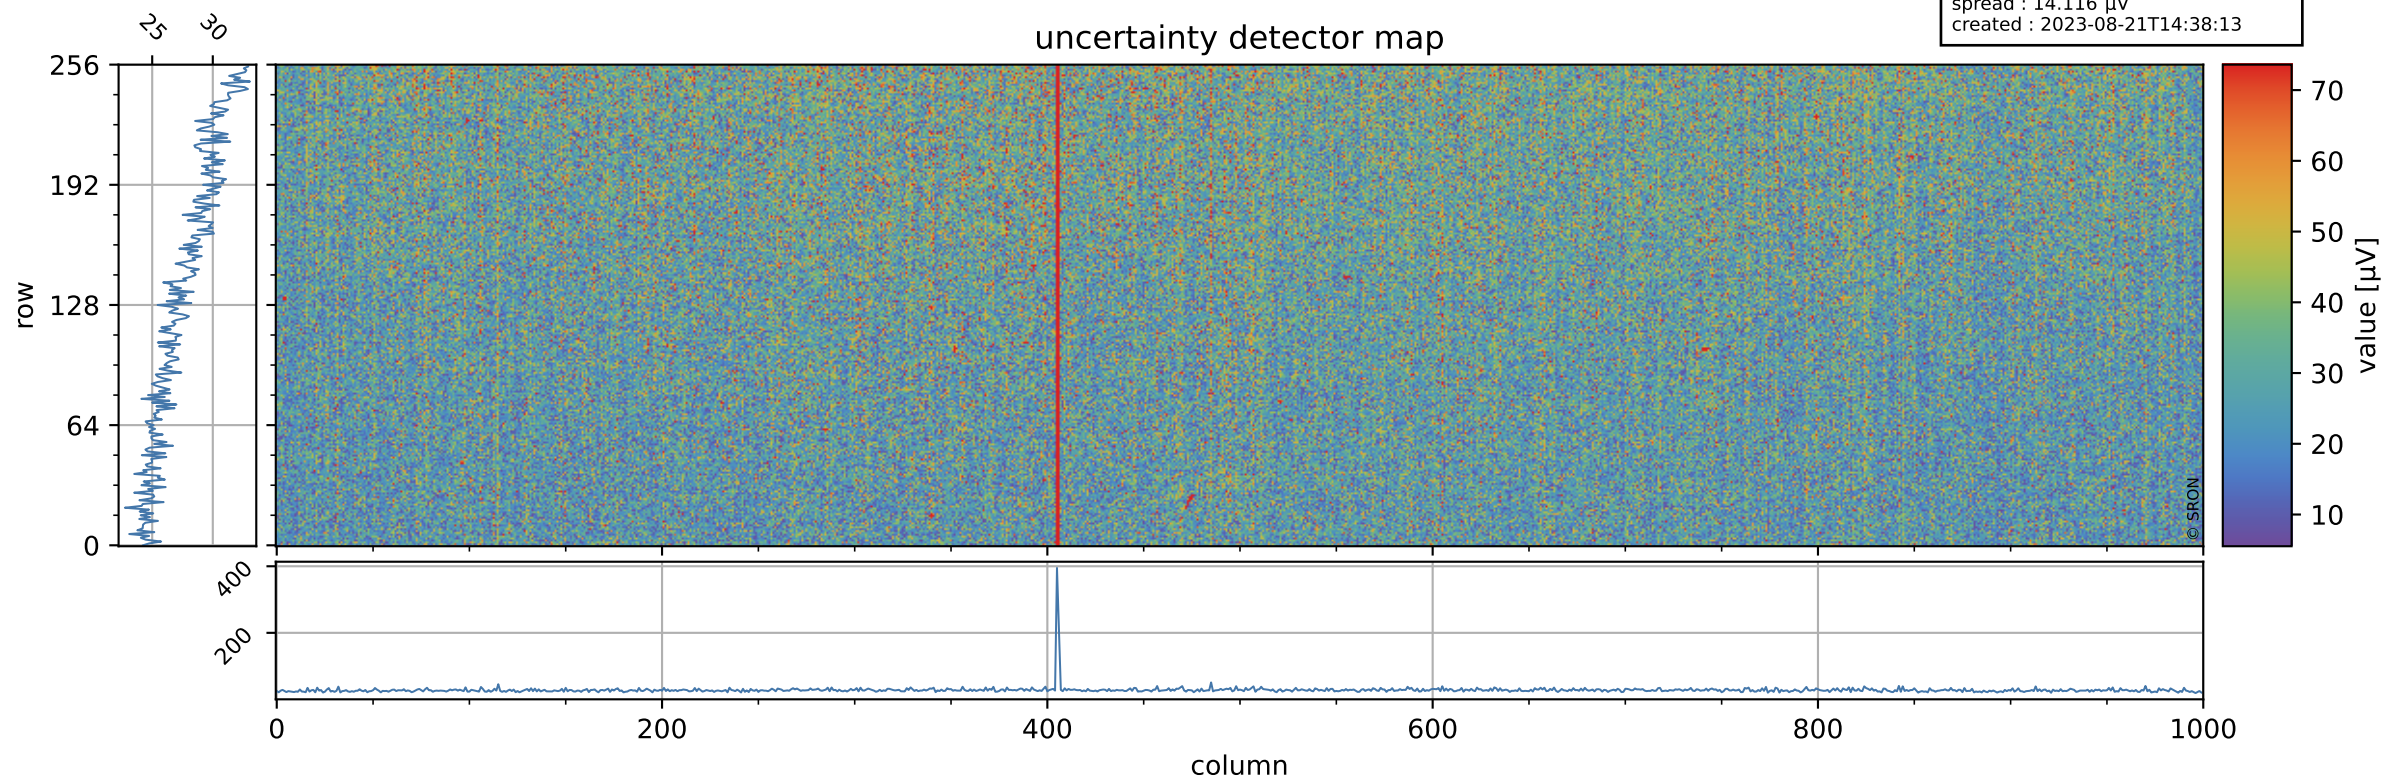

Tropomi SWIR offset (official)

orbits : 19 in [12157, 12202]
coverage : 2020-02-17 / 2020-02-20
median : 0.52592 V
spread : 0.035918 V
created : 2023-08-21T14:38:13

value detector map

Tropomi SWIR offset (official)

orbits : 19 in [12157, 12202]
coverage : 2020-02-17 / 2020-02-20
median : 27.852 μV
spread : 14.116 μV
created : 2023-08-21T14:38:13

Tropomi SWIR offset (official)

orbits : 19 in [12157, 12202]
coverage : 2020-02-17 / 2020-02-20
median : -0.099815 mV
spread : 0.36059 mV
created : 2023-08-21T14:38:14

value compared with SWIR offset CKD

Tropomi SWIR offset (official) ground-tracks of Sentinel-5P

orbits : 19 in [12157, 12202]
coverage : 2020-02-17 / 2020-02-20
created : 2023-08-21T14:38:14

Tropomi SWIR offset (official)

orbits : [2827, 12202]
coverage : 2018-04-30 / 2020-02-20
created : 2023-08-21T14:38:15

trend of detector median & temperatures