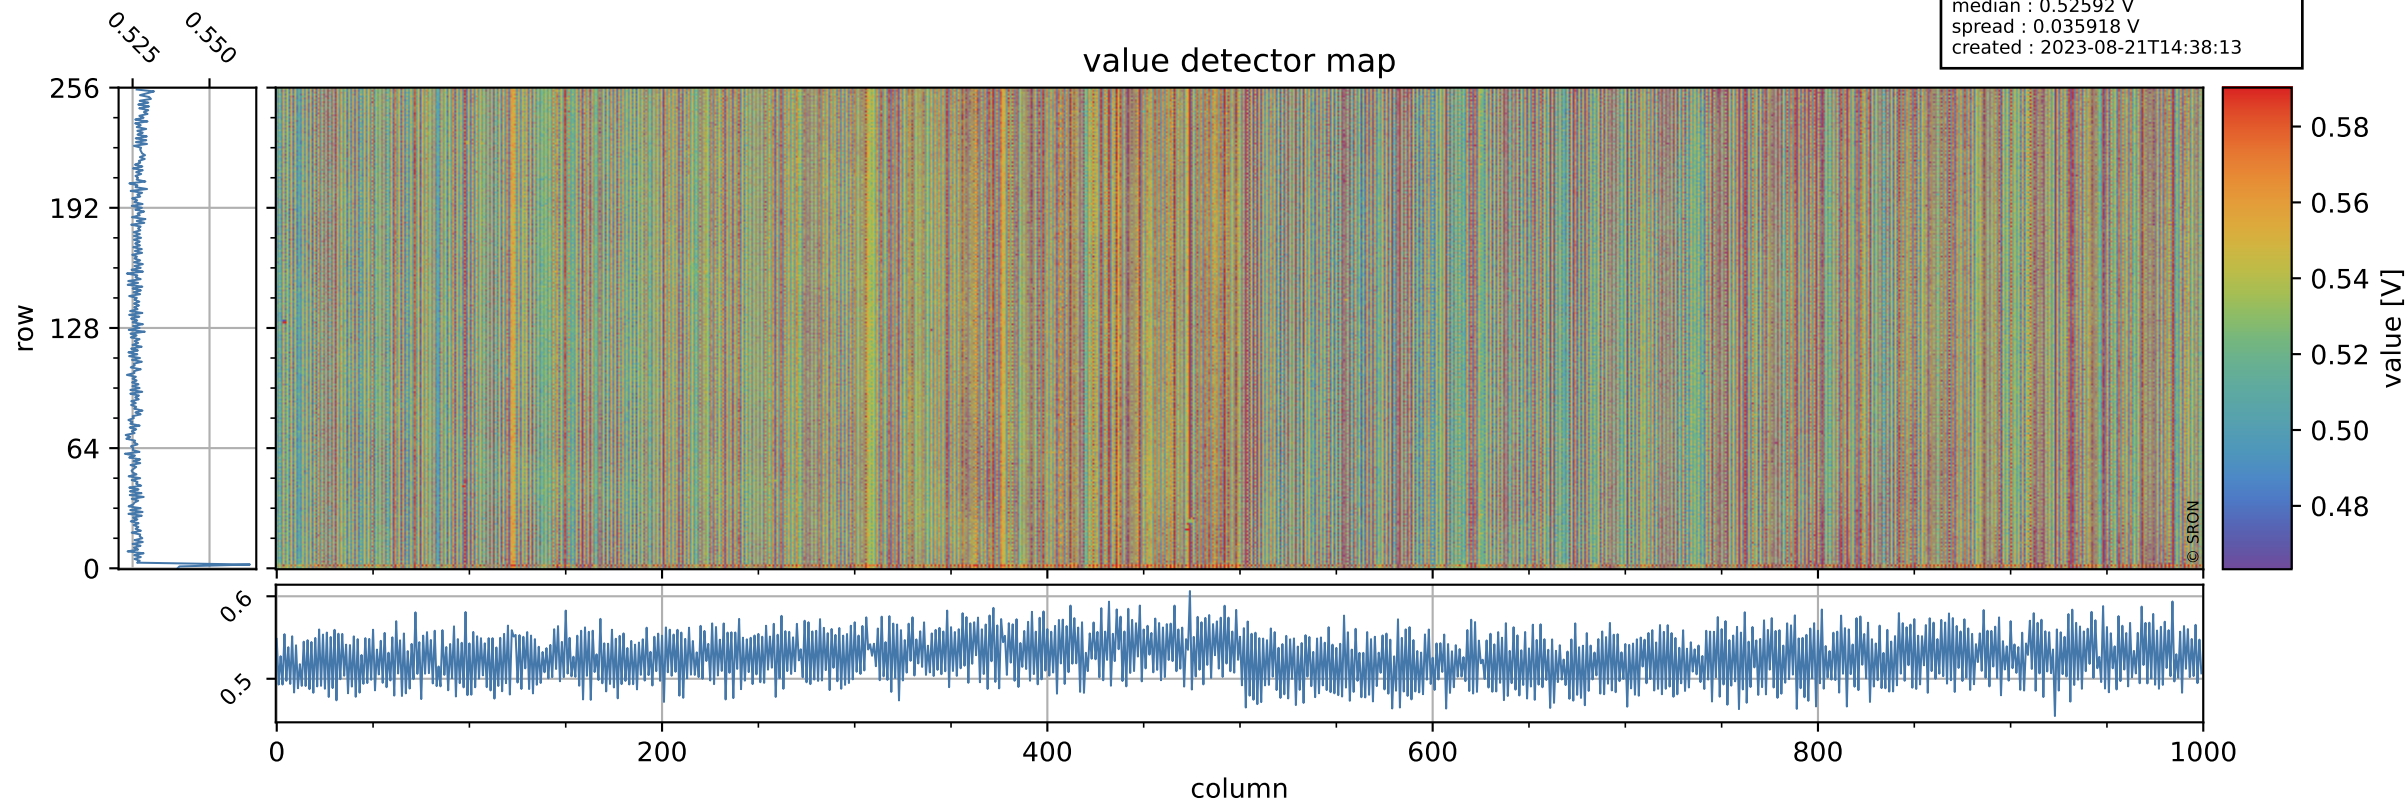

Tropomi SWIR offset (official)

orbits : 19 in [12157, 12202]
coverage : 2020-02-17 / 2020-02-20
median : 0.52592 V
spread : 0.035918 V
created : 2023-08-21T14:38:13

value detector map

Tropomi SWIR offset (official)

orbits : 19 in [12157, 12202]
coverage : 2020-02-17 / 2020-02-20
median : 27.852 μV
spread : 14.116 μV
created : 2023-08-21T14:38:13

Tropomi SWIR offset (official)

orbits : 19 in [12157, 12202]
coverage : 2020-02-17 / 2020-02-20
median : -0.099815 mV
spread : 0.36059 mV
created : 2023-08-21T14:38:14

value compared with SWIR offset CKD

Tropomi SWIR offset (official) ground-tracks of Sentinel-5P

orbits : 19 in [12157, 12202]
coverage : 2020-02-17 / 2020-02-20
created : 2023-08-21T14:38:14

Tropomi SWIR offset (official)

orbits : [2827, 12202]
coverage : 2018-04-30 / 2020-02-20
created : 2023-08-21T14:38:15

trend of detector median & temperatures