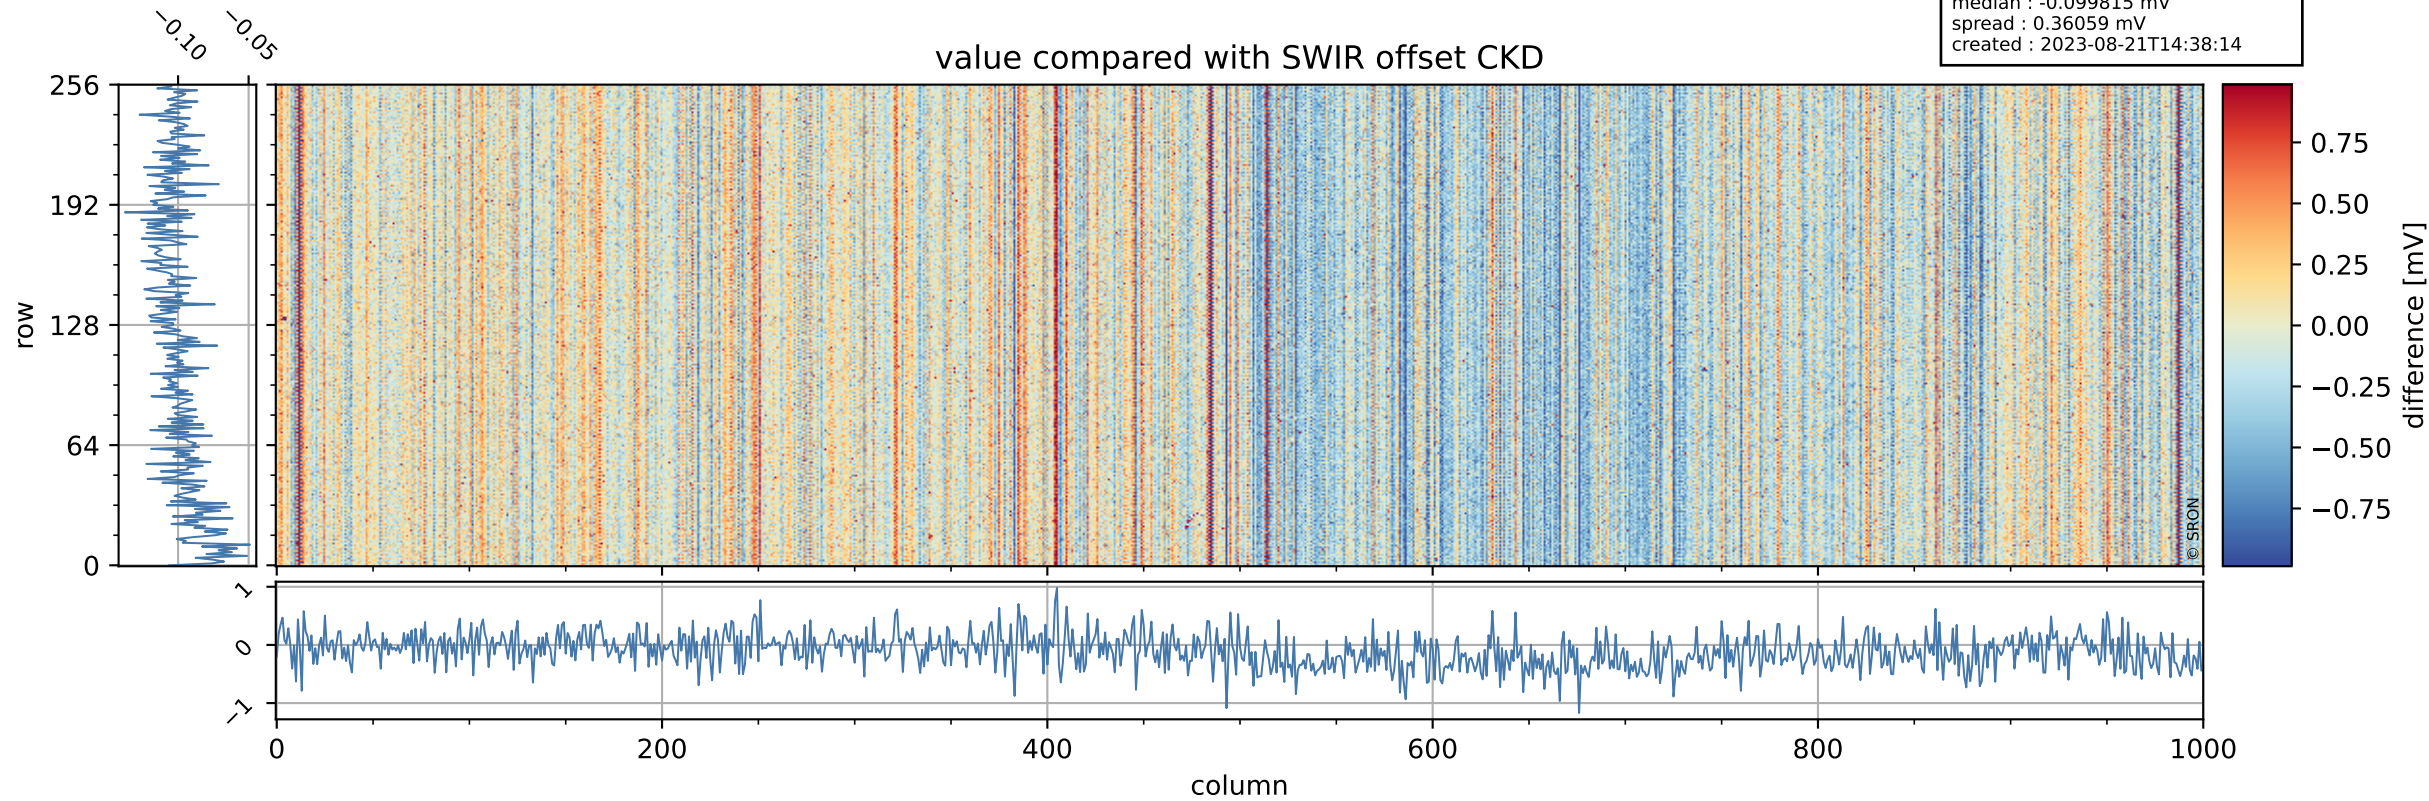

Tropomi SWIR offset (official)

orbits : 19 in [12157, 12202]
coverage : 2020-02-17 / 2020-02-20
median : 0.52592 V
spread : 0.035918 V
created : 2023-08-21T14:38:13

value detector map

Tropomi SWIR offset (official)

orbits : 19 in [12157, 12202]
coverage : 2020-02-17 / 2020-02-20
median : 27.852 μV
spread : 14.116 μV
created : 2023-08-21T14:38:13

Tropomi SWIR offset (official)

orbits : 19 in [12157, 12202]
coverage : 2020-02-17 / 2020-02-20
median : -0.099815 mV
spread : 0.36059 mV
created : 2023-08-21T14:38:14

value compared with SWIR offset CKD

Tropomi SWIR offset (official) ground-tracks of Sentinel-5P

orbits : 19 in [12157, 12202]
coverage : 2020-02-17 / 2020-02-20
created : 2023-08-21T14:38:14

Tropomi SWIR offset (official)

orbits : [2827, 12202]
coverage : 2018-04-30 / 2020-02-20
created : 2023-08-21T14:38:15

trend of detector median & temperatures