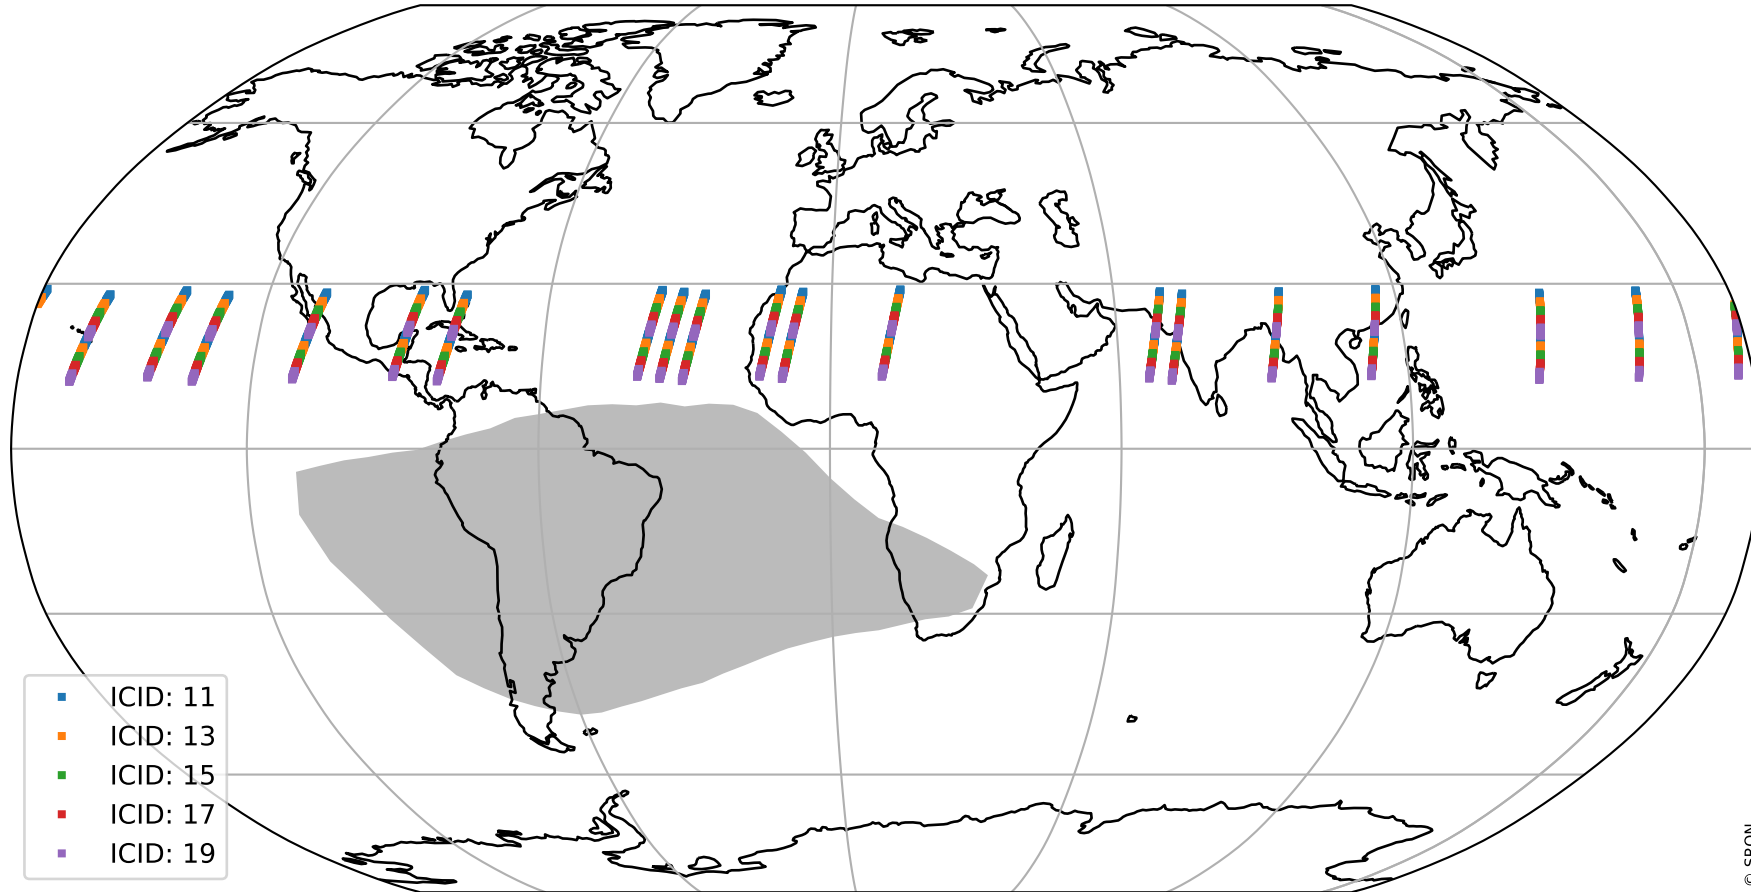

Tropomi SWIR offset (official)

orbits : 19 in [12157, 12202]
coverage : 2020-02-17 / 2020-02-20
median : 0.52592 V
spread : 0.035918 V
created : 2023-08-21T14:38:13

value detector map

Tropomi SWIR offset (official)

orbits : 19 in [12157, 12202]
coverage : 2020-02-17 / 2020-02-20
median : 27.852 μV
spread : 14.116 μV
created : 2023-08-21T14:38:13

Tropomi SWIR offset (official)

orbits : 19 in [12157, 12202]
coverage : 2020-02-17 / 2020-02-20
median : -0.099815 mV
spread : 0.36059 mV
created : 2023-08-21T14:38:14

value compared with SWIR offset CKD

Tropomi SWIR offset (official) ground-tracks of Sentinel-5P

orbits : 19 in [12157, 12202]
coverage : 2020-02-17 / 2020-02-20
created : 2023-08-21T14:38:14

Tropomi SWIR offset (official)

orbits : [2827, 12202]
coverage : 2018-04-30 / 2020-02-20
created : 2023-08-21T14:38:15

trend of detector median & temperatures