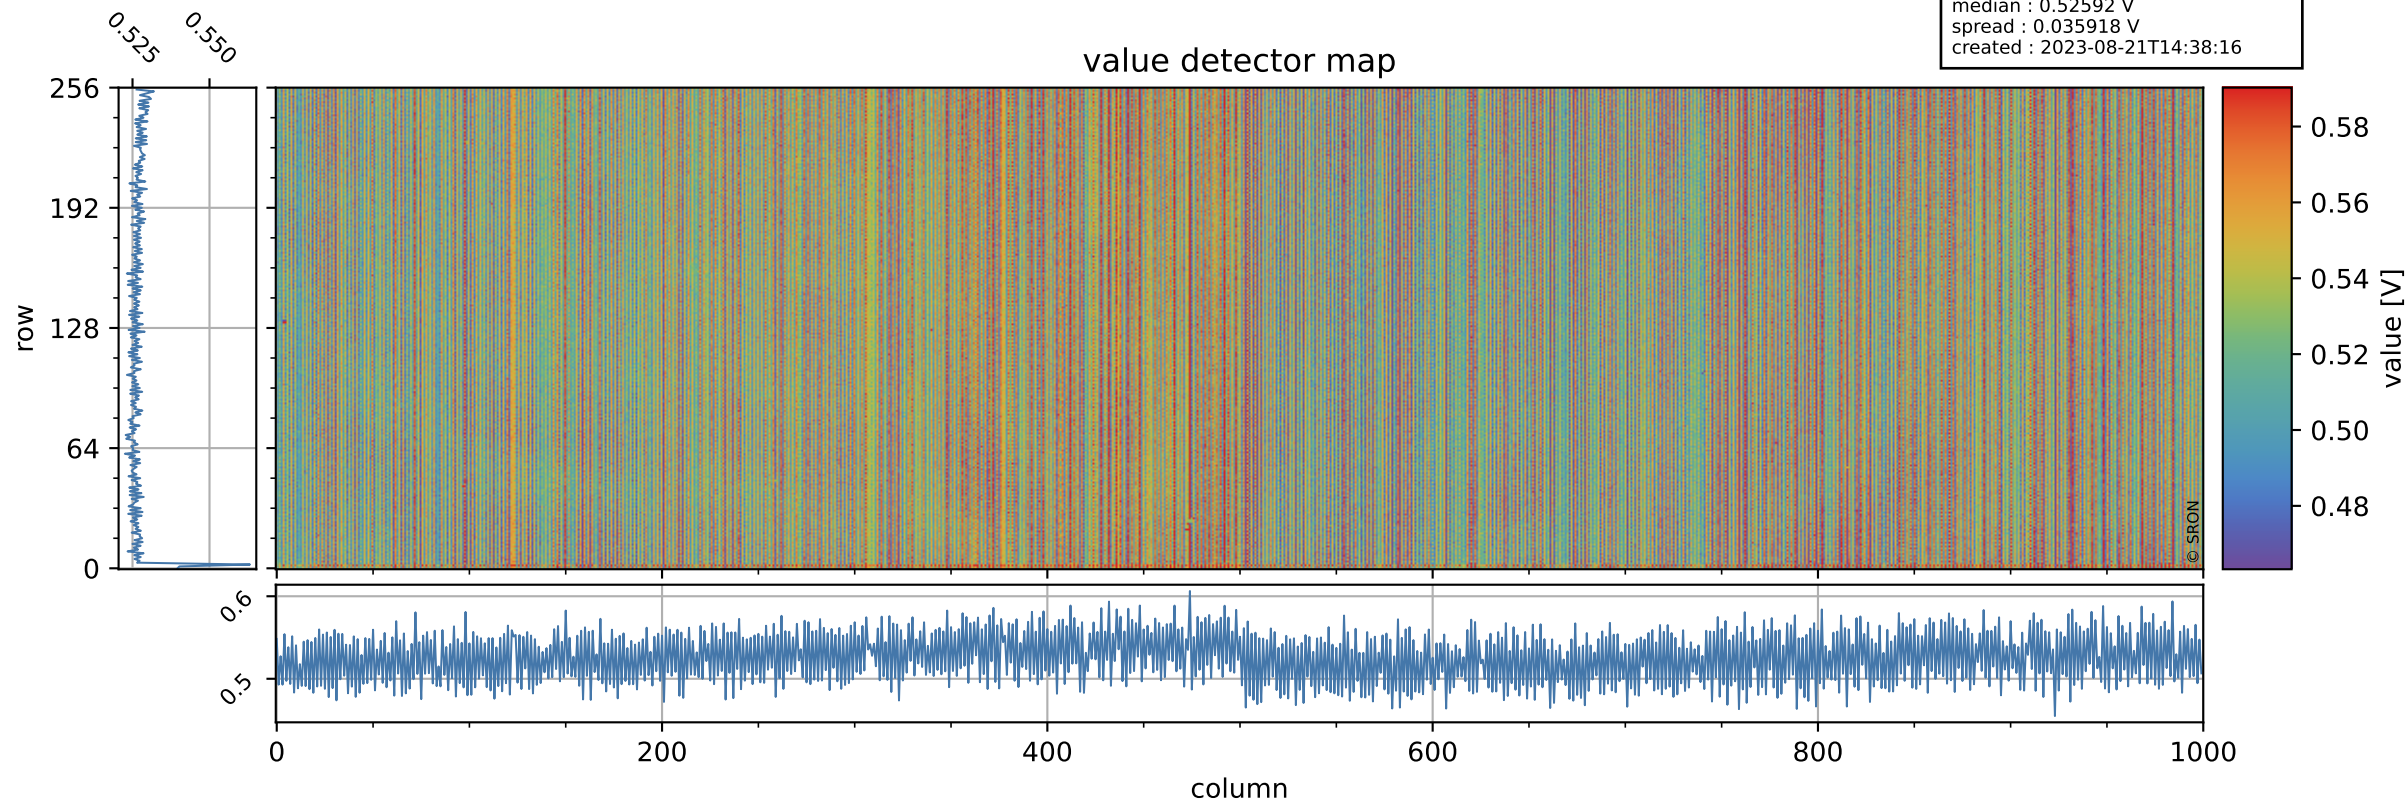

Tropomi SWIR offset (official)

orbits : 19 in [12172, 12217]
coverage : 2020-02-18 / 2020-02-21
median : 0.52592 V
spread : 0.035918 V
created : 2023-08-21T14:38:16

value detector map

Tropomi SWIR offset (official)

orbits : 19 in [12172, 12217]
coverage : 2020-02-18 / 2020-02-21
median : 28.128 μV
spread : 14.157 μV
created : 2023-08-21T14:38:16

Tropomi SWIR offset (official)

orbits : 19 in [12172, 12217]
coverage : 2020-02-18 / 2020-02-21
median : -0.099077 mV
spread : 0.35783 mV
created : 2023-08-21T14:38:16

value compared with SWIR offset CKD

Tropomi SWIR offset (official) ground-tracks of Sentinel-5P

orbits : 19 in [12172, 12217]
coverage : 2020-02-18 / 2020-02-21
created : 2023-08-21T14:38:16

Tropomi SWIR offset (official)

orbits : [2827, 12217]
coverage : 2018-04-30 / 2020-02-21
created : 2023-08-21T14:38:17

trend of detector median & temperatures