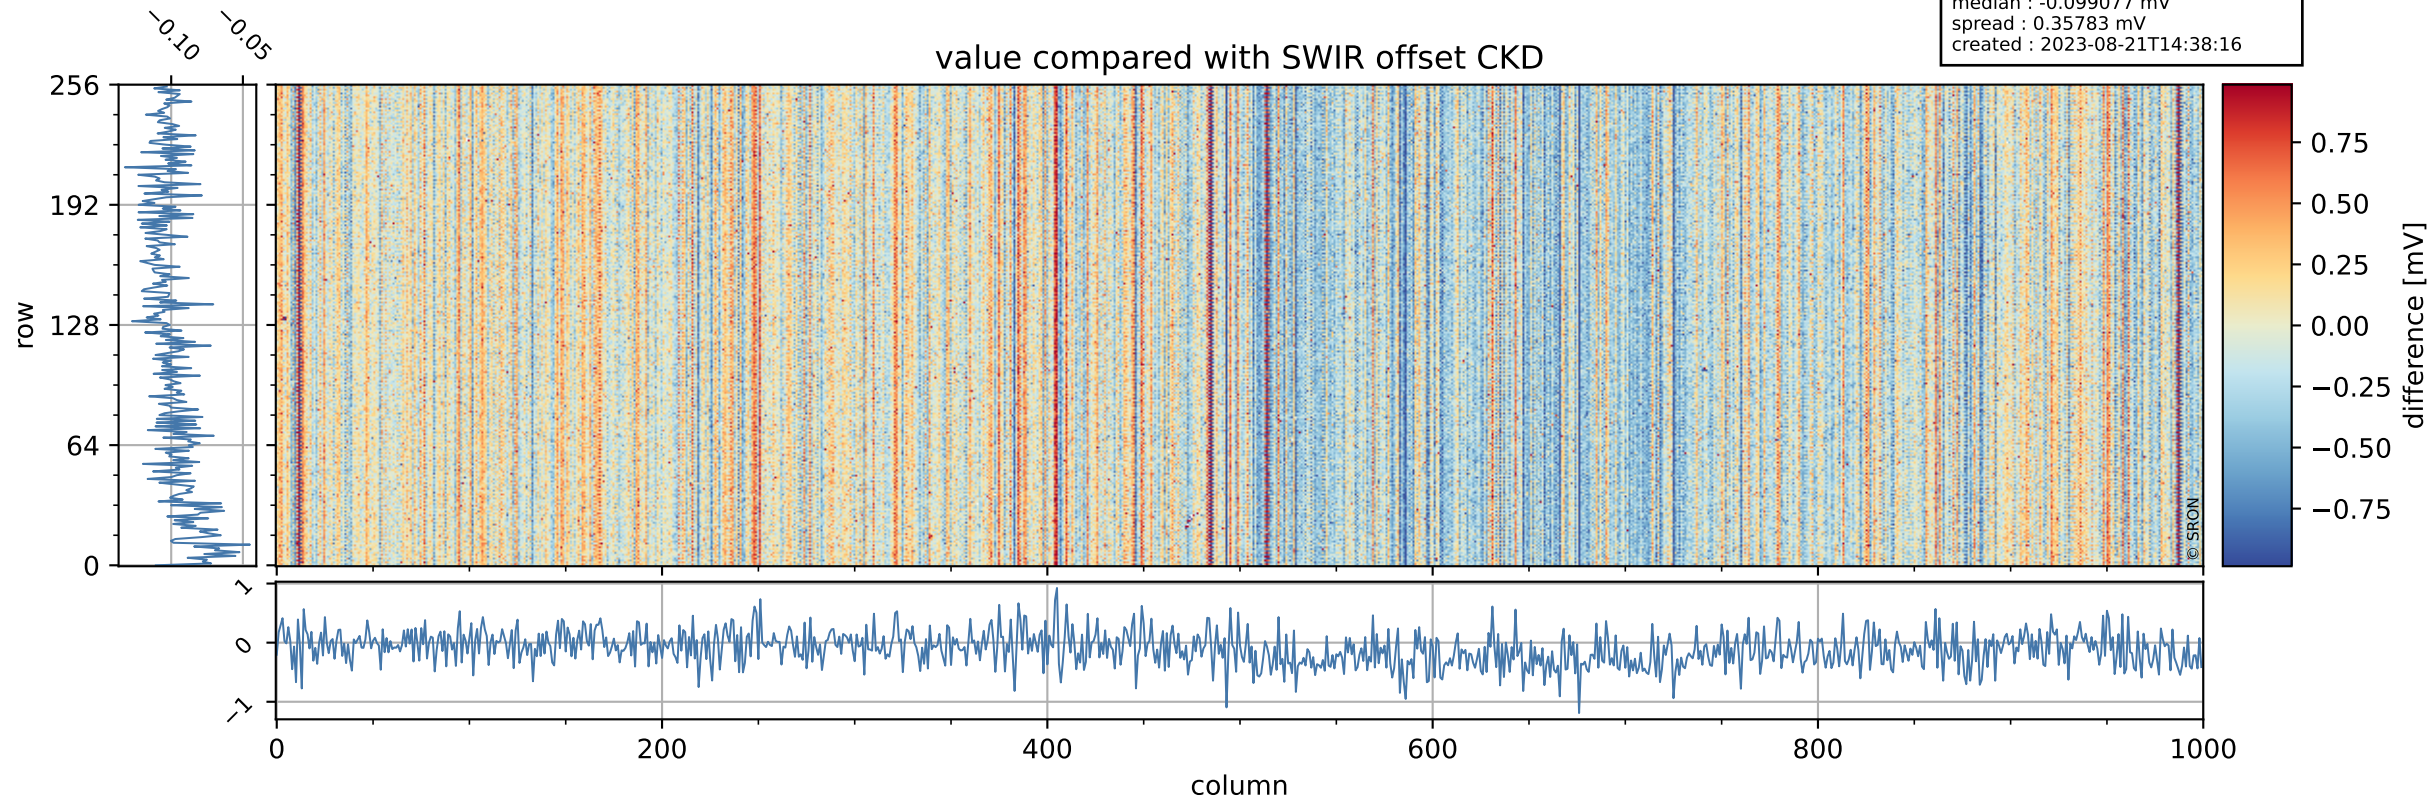

Tropomi SWIR offset (official)

orbits : 19 in [12172, 12217]
coverage : 2020-02-18 / 2020-02-21
median : 0.52592 V
spread : 0.035918 V
created : 2023-08-21T14:38:16

value detector map

Tropomi SWIR offset (official)

orbits : 19 in [12172, 12217]
coverage : 2020-02-18 / 2020-02-21
median : 28.128 μV
spread : 14.157 μV
created : 2023-08-21T14:38:16

Tropomi SWIR offset (official)

orbits : 19 in [12172, 12217]
coverage : 2020-02-18 / 2020-02-21
median : -0.099077 mV
spread : 0.35783 mV
created : 2023-08-21T14:38:16

value compared with SWIR offset CKD

Tropomi SWIR offset (official) ground-tracks of Sentinel-5P

orbits : 19 in [12172, 12217]
coverage : 2020-02-18 / 2020-02-21
created : 2023-08-21T14:38:16

Tropomi SWIR offset (official)

orbits : [2827, 12217]
coverage : 2018-04-30 / 2020-02-21
created : 2023-08-21T14:38:17

trend of detector median & temperatures