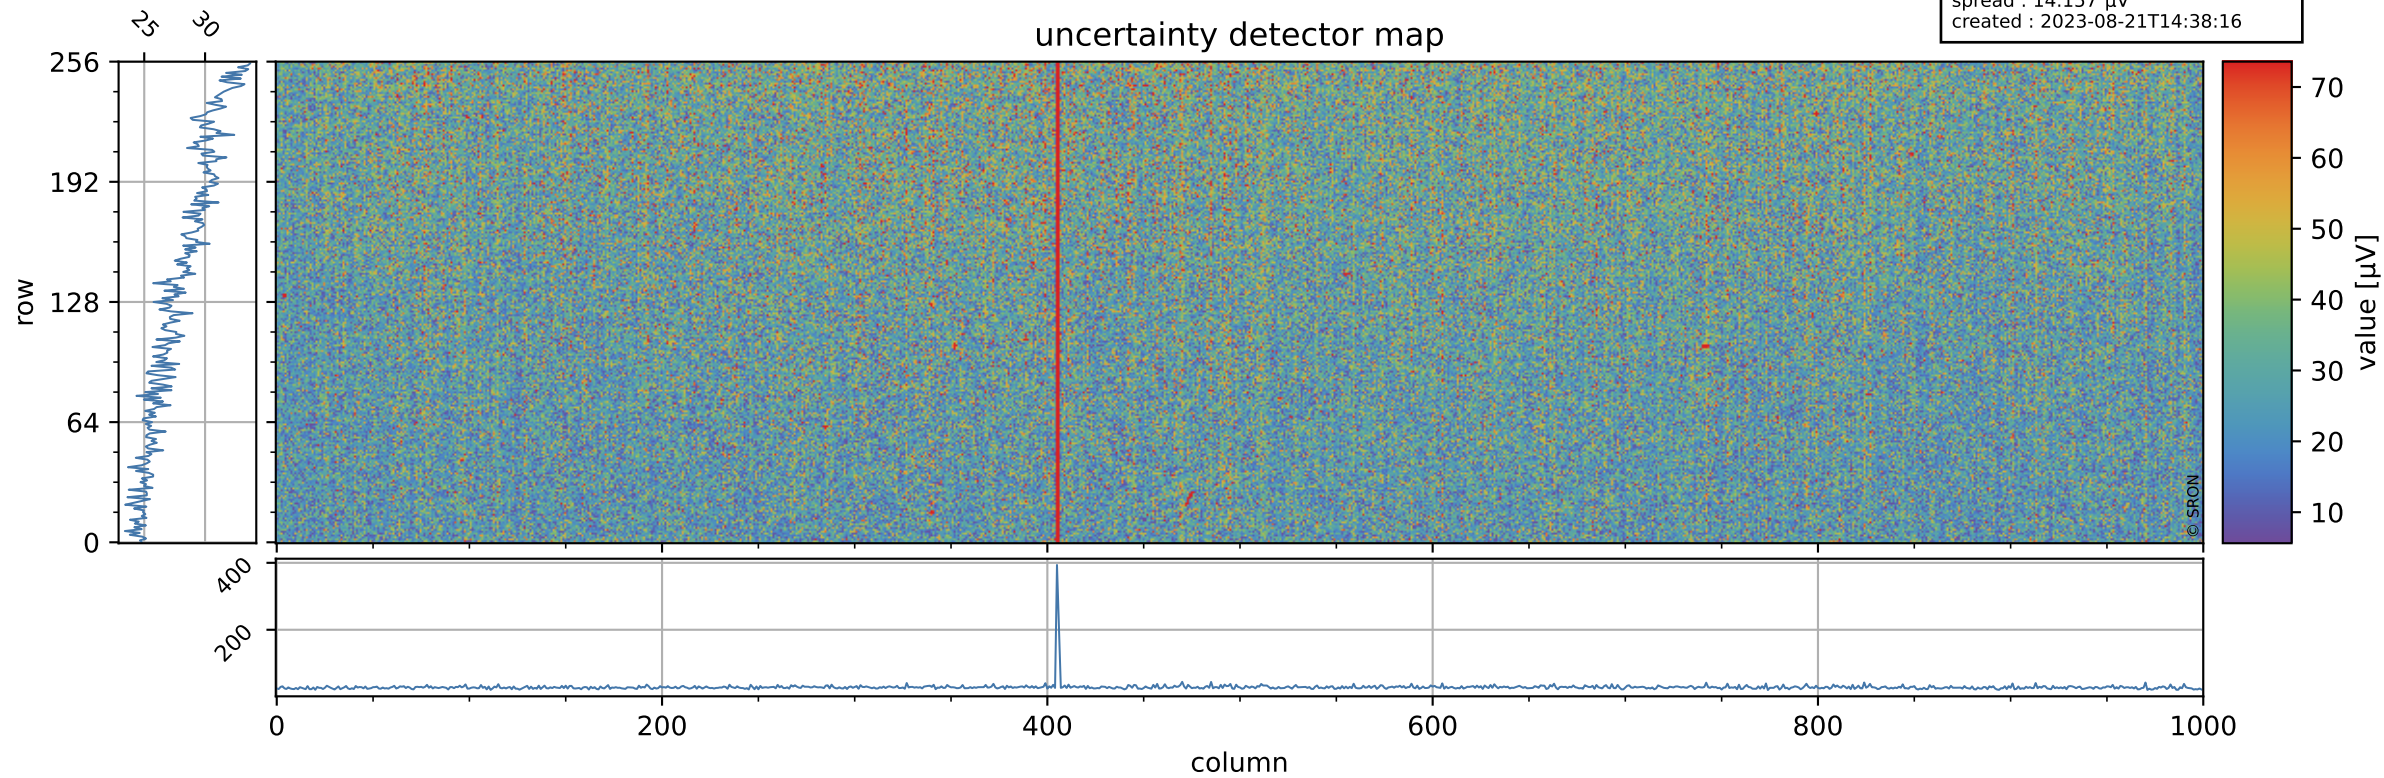

Tropomi SWIR offset (official)

orbits : 19 in [12172, 12217]
coverage : 2020-02-18 / 2020-02-21
median : 0.52592 V
spread : 0.035918 V
created : 2023-08-21T14:38:16

value detector map

Tropomi SWIR offset (official)

orbits : 19 in [12172, 12217]
coverage : 2020-02-18 / 2020-02-21
median : 28.128 μV
spread : 14.157 μV
created : 2023-08-21T14:38:16

Tropomi SWIR offset (official)

orbits : 19 in [12172, 12217]
coverage : 2020-02-18 / 2020-02-21
median : -0.099077 mV
spread : 0.35783 mV
created : 2023-08-21T14:38:16

value compared with SWIR offset CKD

Tropomi SWIR offset (official) ground-tracks of Sentinel-5P

orbits : 19 in [12172, 12217]
coverage : 2020-02-18 / 2020-02-21
created : 2023-08-21T14:38:16

Tropomi SWIR offset (official)

orbits : [2827, 12217]
coverage : 2018-04-30 / 2020-02-21
created : 2023-08-21T14:38:17

trend of detector median & temperatures