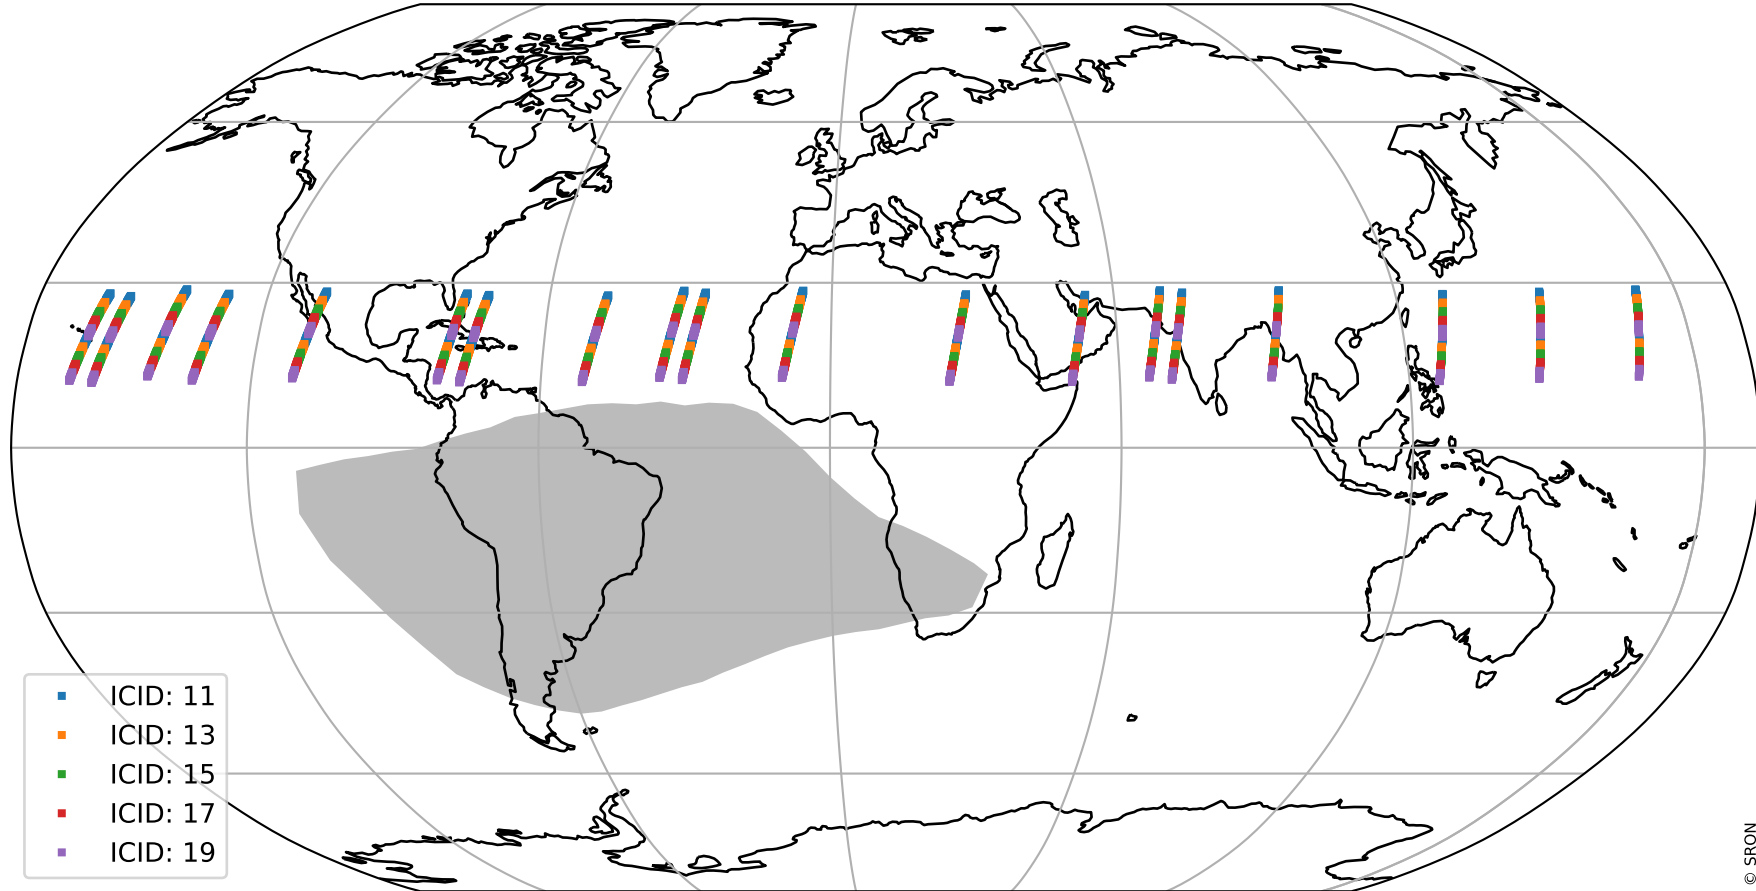

Tropomi SWIR offset (official)

orbits : 19 in [12172, 12217]
coverage : 2020-02-18 / 2020-02-21
median : 0.52592 V
spread : 0.035918 V
created : 2023-08-21T14:38:16

value detector map

Tropomi SWIR offset (official)

orbits : 19 in [12172, 12217]
coverage : 2020-02-18 / 2020-02-21
median : 28.128 μV
spread : 14.157 μV
created : 2023-08-21T14:38:16

Tropomi SWIR offset (official)

orbits : 19 in [12172, 12217]
coverage : 2020-02-18 / 2020-02-21
median : -0.099077 mV
spread : 0.35783 mV
created : 2023-08-21T14:38:16

value compared with SWIR offset CKD

Tropomi SWIR offset (official) ground-tracks of Sentinel-5P

orbits : 19 in [12172, 12217]
coverage : 2020-02-18 / 2020-02-21
created : 2023-08-21T14:38:16

Tropomi SWIR offset (official)

orbits : [2827, 12217]
coverage : 2018-04-30 / 2020-02-21
created : 2023-08-21T14:38:17

trend of detector median & temperatures