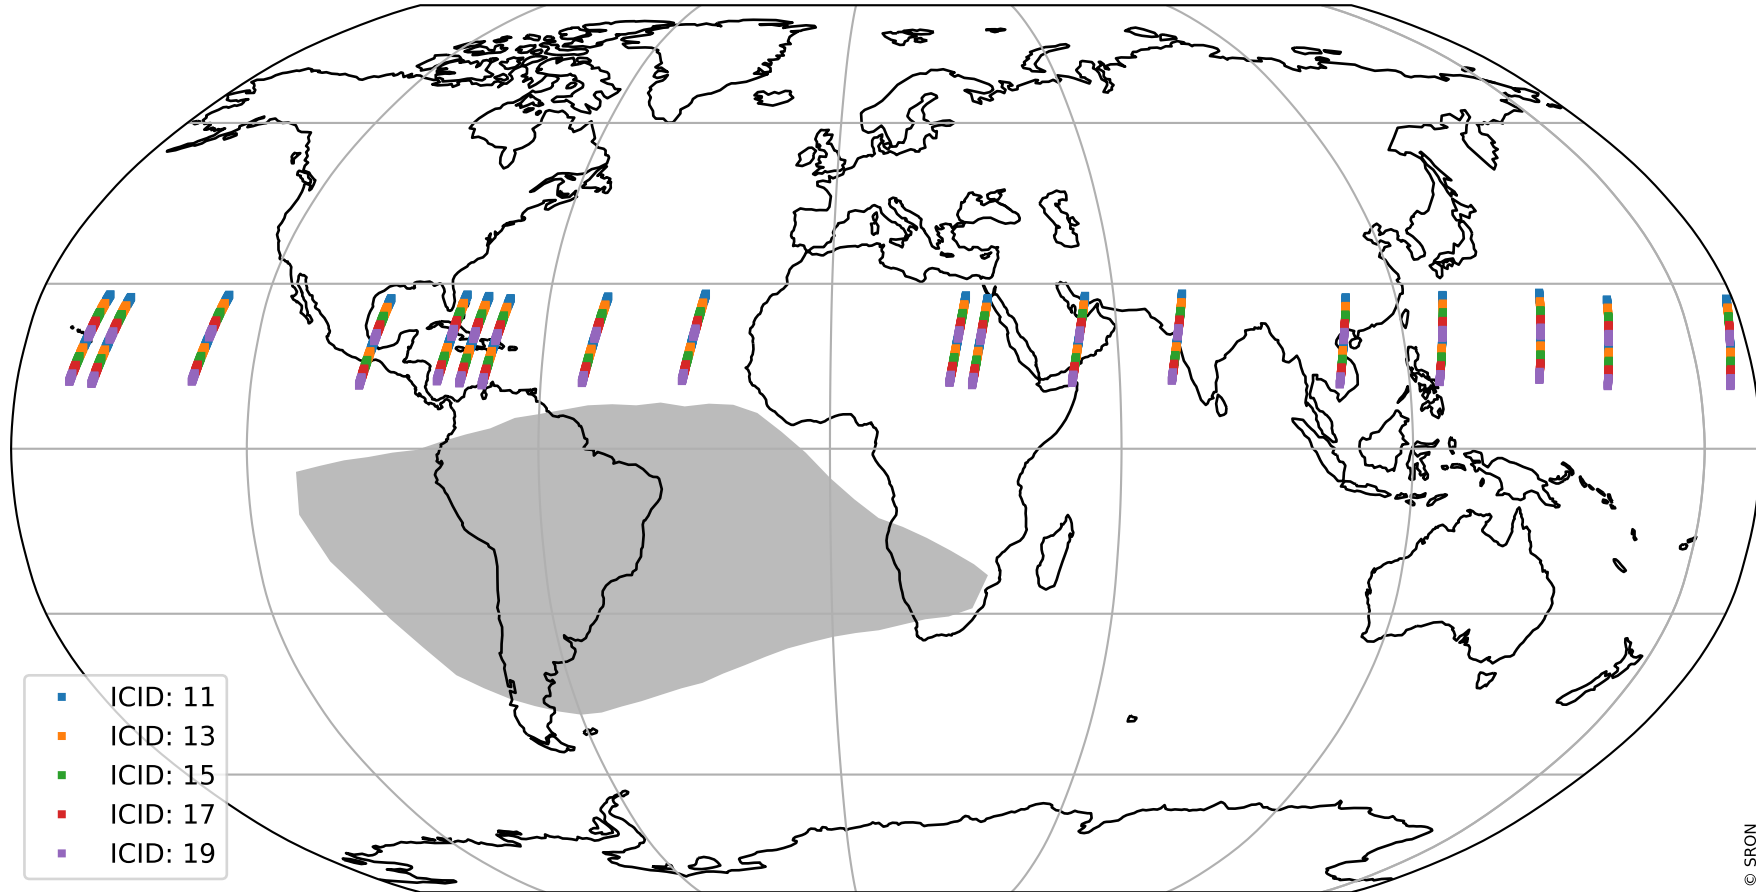

# Tropomi SWIR offset (official)

orbits : 18 in [12187, 12232]  
coverage : 2020-02-19 / 2020-02-22  
median : 28.156  $\mu\text{V}$   
spread : 14.215  $\mu\text{V}$   
created : 2023-08-21T14:38:18

# Tropomi SWIR offset (official)

orbits : 18 in [12187, 12232]  
coverage : 2020-02-19 / 2020-02-22  
median : -0.10676 mV  
spread : 0.35871 mV  
created : 2023-08-21T14:38:18

value compared with SWIR offset CKD

# Tropomi SWIR offset (official) ground-tracks of Sentinel-5P

orbits : 18 in [12187, 12232]  
coverage : 2020-02-19 / 2020-02-22  
created : 2023-08-21T14:38:19

- ICID: 11
- ICID: 13
- ICID: 15
- ICID: 17
- ICID: 19

# Tropomi SWIR offset (official)

orbits : [2827, 12232]  
coverage : 2018-04-30 / 2020-02-22  
created : 2023-08-21T14:38:19