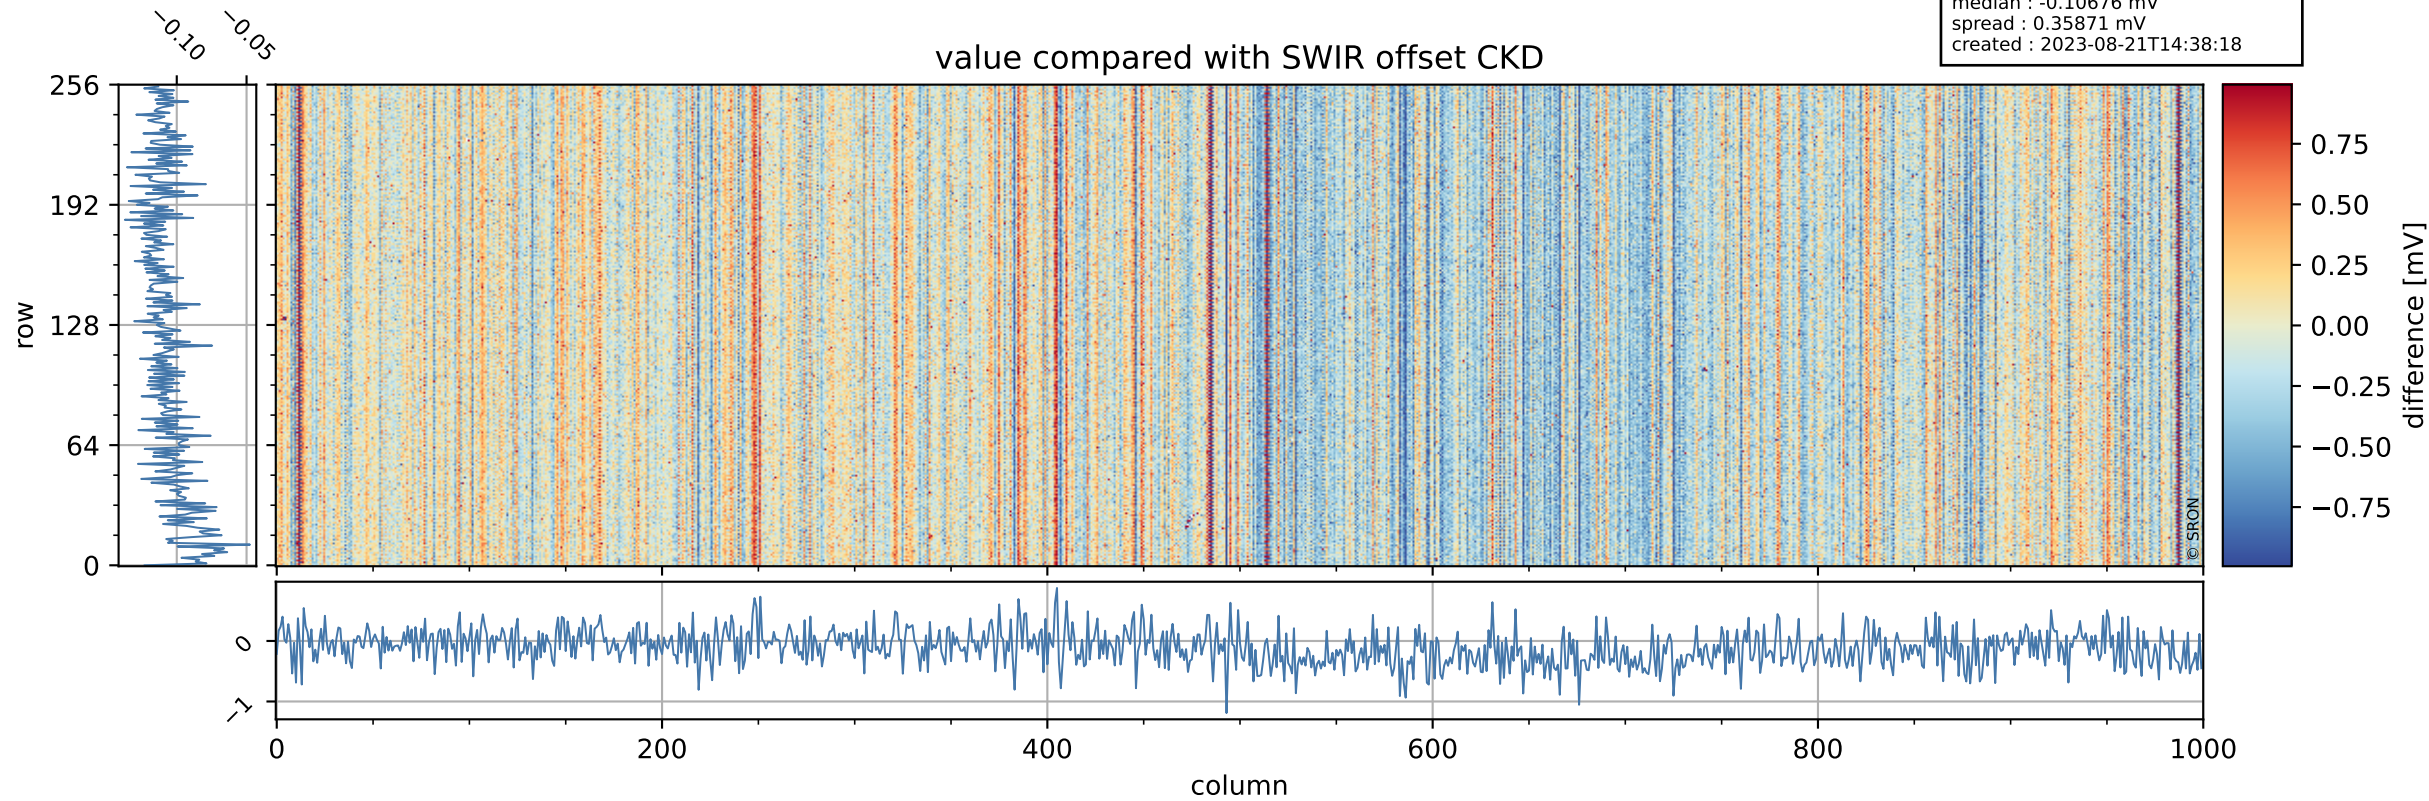

## value detector map

# Tropomi SWIR offset (official)

orbits : 18 in [12187, 12232]  
coverage : 2020-02-19 / 2020-02-22  
median : 28.156  $\mu\text{V}$   
spread : 14.215  $\mu\text{V}$   
created : 2023-08-21T14:38:18

# Tropomi SWIR offset (official)

orbits : 18 in [12187, 12232]  
coverage : 2020-02-19 / 2020-02-22  
median : -0.10676 mV  
spread : 0.35871 mV  
created : 2023-08-21T14:38:18

value compared with SWIR offset CKD

# Tropomi SWIR offset (official) ground-tracks of Sentinel-5P

orbits : 18 in [12187, 12232]  
coverage : 2020-02-19 / 2020-02-22  
created : 2023-08-21T14:38:19

- ICID: 11
- ICID: 13
- ICID: 15
- ICID: 17
- ICID: 19