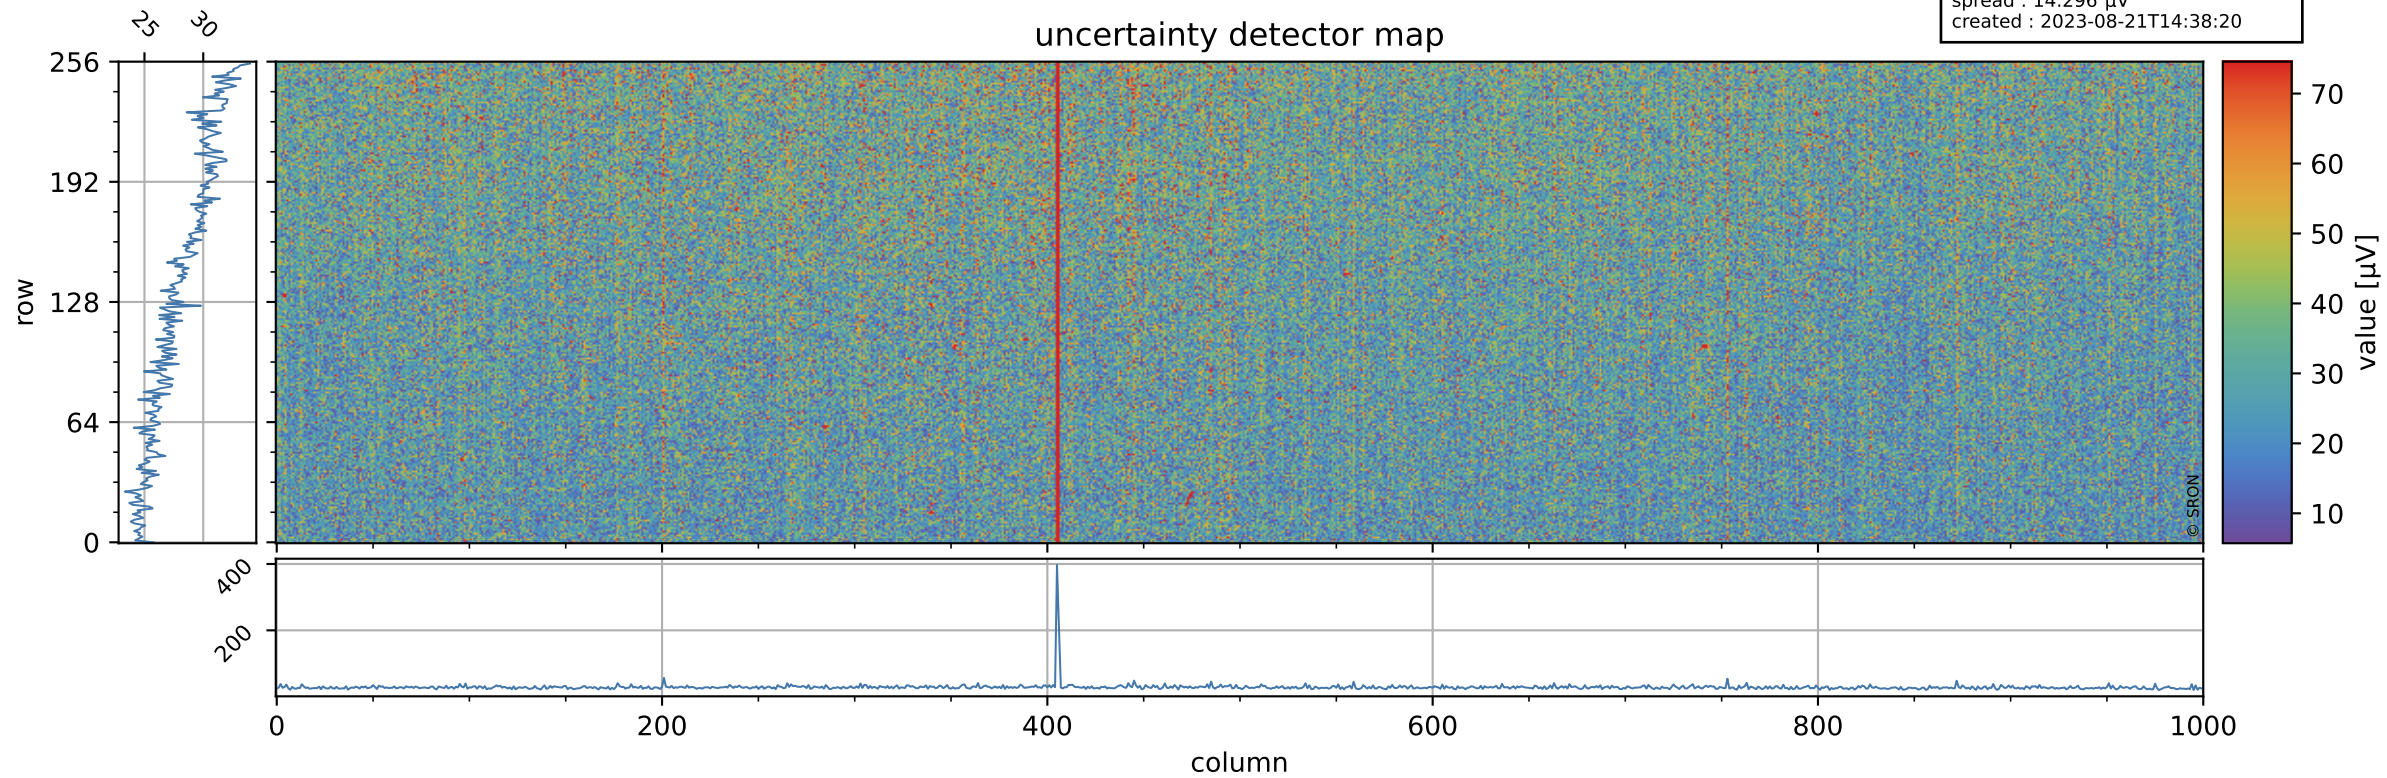

Tropomi SWIR offset (official)

orbits : 19 in [12202, 12247]
coverage : 2020-02-20 / 2020-02-23
median : 0.5259 V
spread : 0.035915 V
created : 2023-08-21T14:38:20

value detector map

Tropomi SWIR offset (official)

orbits : 19 in [12202, 12247]
coverage : 2020-02-20 / 2020-02-23
median : 28.272 μV
spread : 14.296 μV
created : 2023-08-21T14:38:20

Tropomi SWIR offset (official)

orbits : 19 in [12202, 12247]
coverage : 2020-02-20 / 2020-02-23
median : -0.11899 mV
spread : 0.36017 mV
created : 2023-08-21T14:38:21

value compared with SWIR offset CKD

Tropomi SWIR offset (official) ground-tracks of Sentinel-5P

orbits : 19 in [12202, 12247]
coverage : 2020-02-20 / 2020-02-23
created : 2023-08-21T14:38:21

Tropomi SWIR offset (official)

orbits : [2827, 12247]
coverage : 2018-04-30 / 2020-02-23
created : 2023-08-21T14:38:22

trend of detector median & temperatures