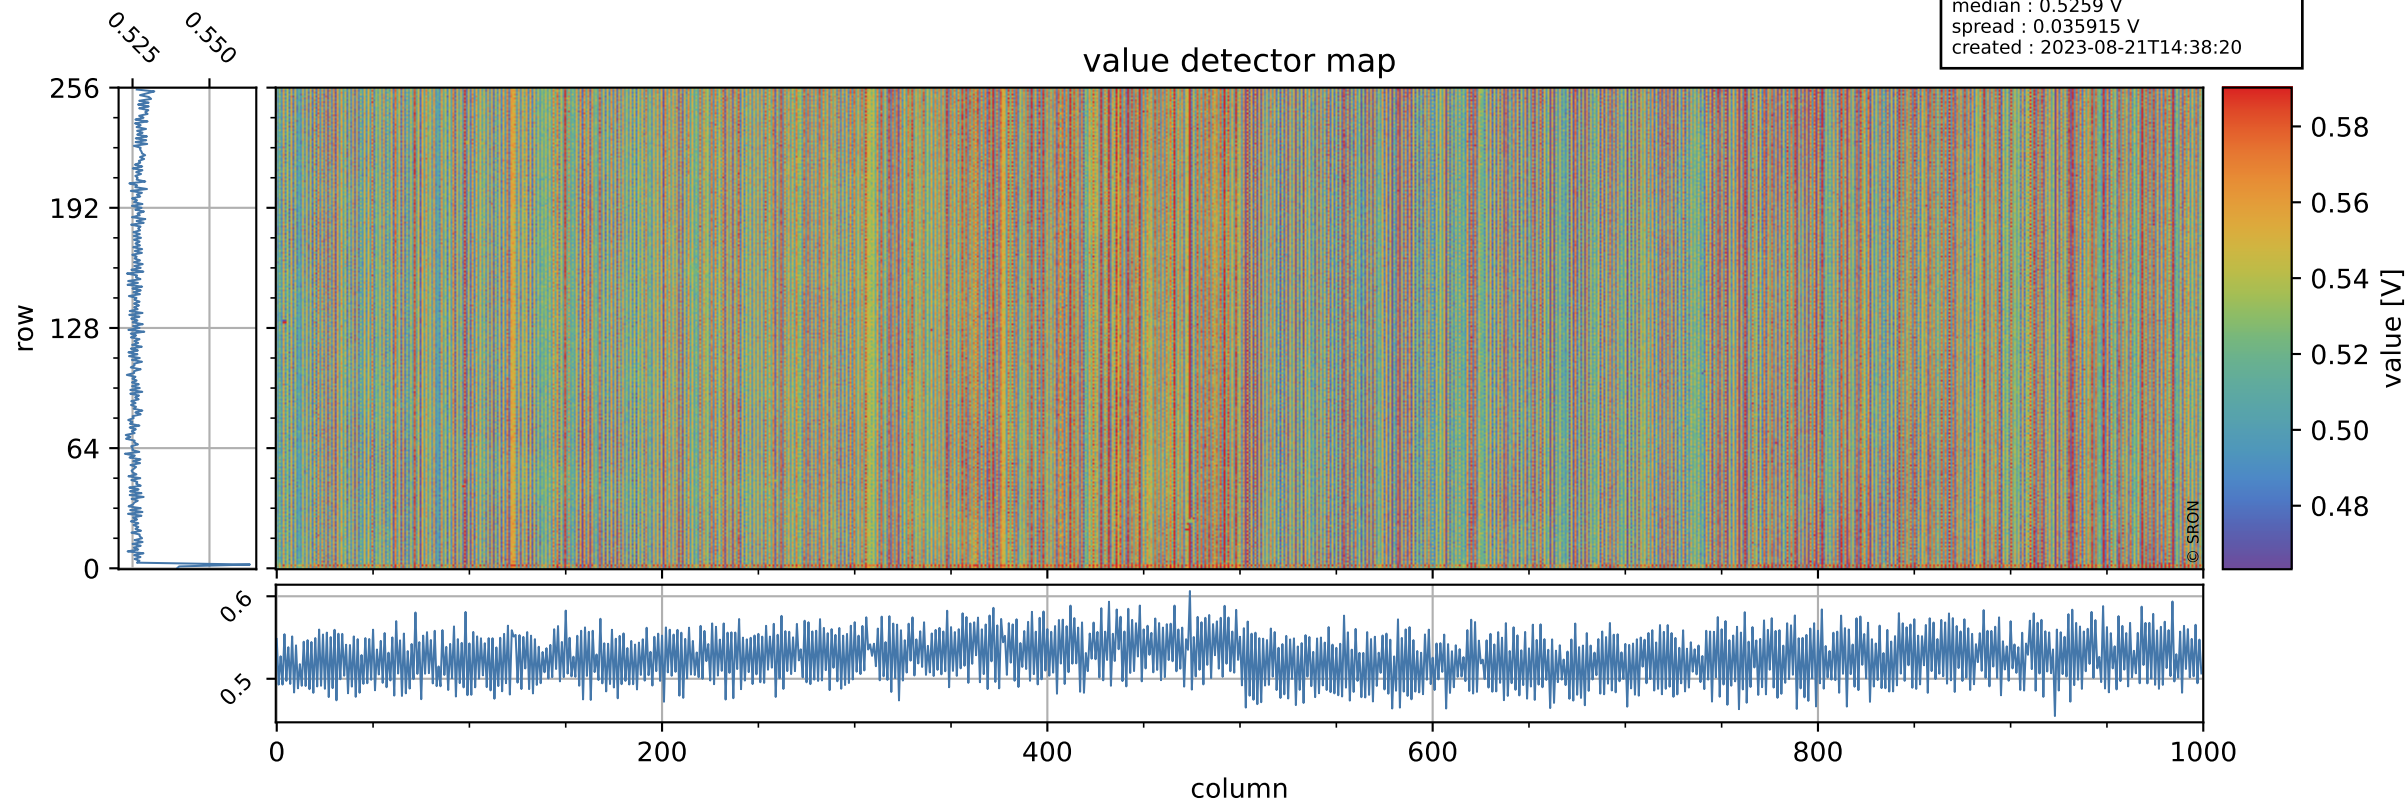

Tropomi SWIR offset (official)

orbits : 19 in [12202, 12247]
coverage : 2020-02-20 / 2020-02-23
median : 0.5259 V
spread : 0.035915 V
created : 2023-08-21T14:38:20

value detector map

Tropomi SWIR offset (official)

orbits : 19 in [12202, 12247]
coverage : 2020-02-20 / 2020-02-23
median : 28.272 μV
spread : 14.296 μV
created : 2023-08-21T14:38:20

Tropomi SWIR offset (official)

orbits : 19 in [12202, 12247]
coverage : 2020-02-20 / 2020-02-23
median : -0.11899 mV
spread : 0.36017 mV
created : 2023-08-21T14:38:21

value compared with SWIR offset CKD

Tropomi SWIR offset (official) ground-tracks of Sentinel-5P

orbits : 19 in [12202, 12247]
coverage : 2020-02-20 / 2020-02-23
created : 2023-08-21T14:38:21

Tropomi SWIR offset (official)

orbits : [2827, 12247]
coverage : 2018-04-30 / 2020-02-23
created : 2023-08-21T14:38:22

trend of detector median & temperatures