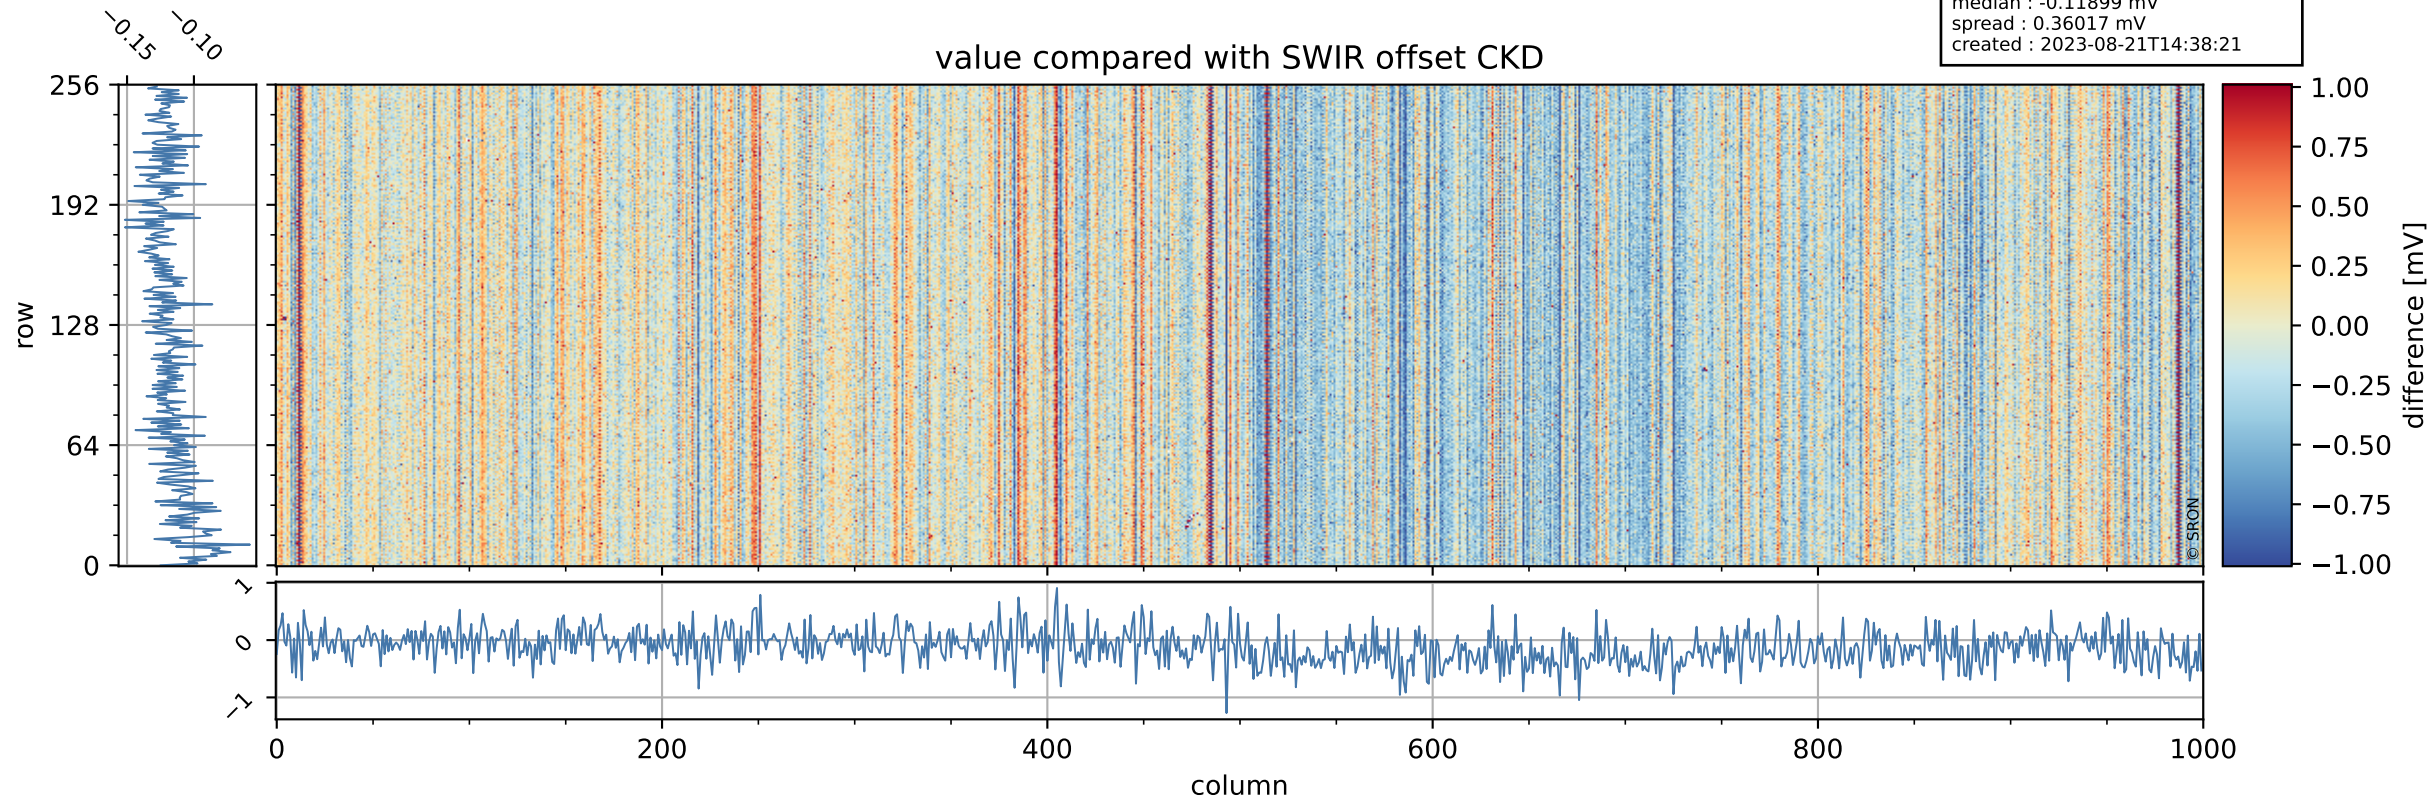

Tropomi SWIR offset (official)

orbits : 19 in [12202, 12247]
coverage : 2020-02-20 / 2020-02-23
median : 0.5259 V
spread : 0.035915 V
created : 2023-08-21T14:38:20

value detector map

Tropomi SWIR offset (official)

orbits : 19 in [12202, 12247]
coverage : 2020-02-20 / 2020-02-23
median : 28.272 μV
spread : 14.296 μV
created : 2023-08-21T14:38:20

Tropomi SWIR offset (official)

orbits : 19 in [12202, 12247]
coverage : 2020-02-20 / 2020-02-23
median : -0.11899 mV
spread : 0.36017 mV
created : 2023-08-21T14:38:21

value compared with SWIR offset CKD

Tropomi SWIR offset (official) ground-tracks of Sentinel-5P

orbits : 19 in [12202, 12247]
coverage : 2020-02-20 / 2020-02-23
created : 2023-08-21T14:38:21

Tropomi SWIR offset (official)

orbits : [2827, 12247]
coverage : 2018-04-30 / 2020-02-23
created : 2023-08-21T14:38:22

trend of detector median & temperatures