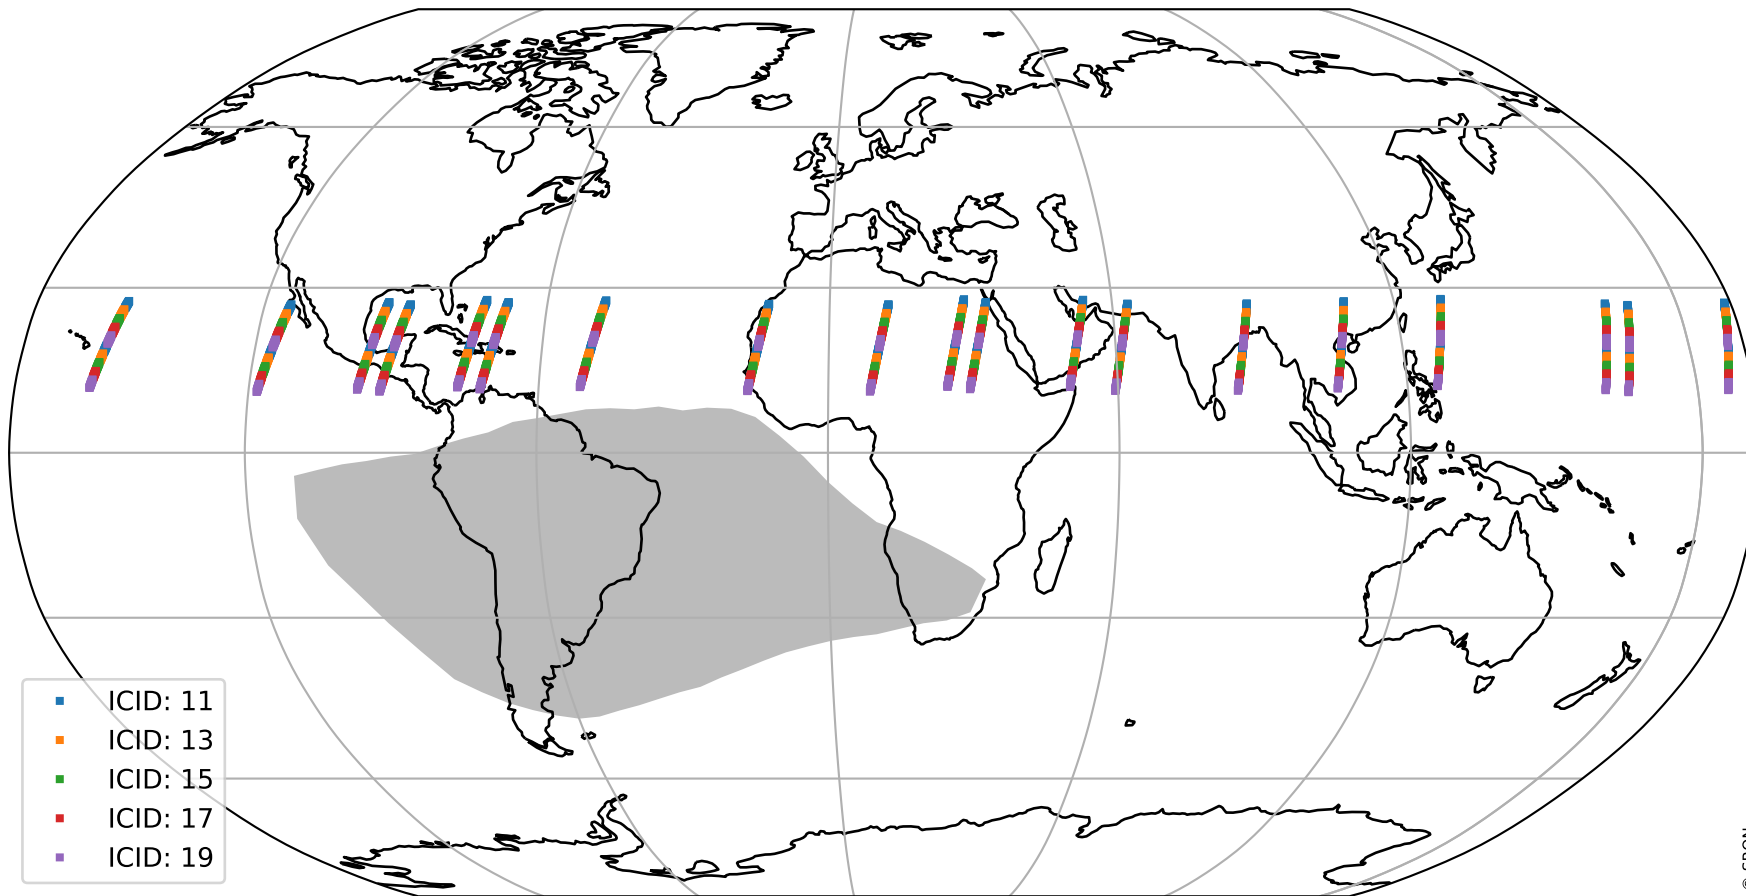

Tropomi SWIR offset (official)

orbits : 19 in [12202, 12247]
coverage : 2020-02-20 / 2020-02-23
median : 0.5259 V
spread : 0.035915 V
created : 2023-08-21T14:38:20

value detector map

Tropomi SWIR offset (official)

orbits : 19 in [12202, 12247]
coverage : 2020-02-20 / 2020-02-23
median : 28.272 μV
spread : 14.296 μV
created : 2023-08-21T14:38:20

Tropomi SWIR offset (official)

orbits : 19 in [12202, 12247]
coverage : 2020-02-20 / 2020-02-23
median : -0.11899 mV
spread : 0.36017 mV
created : 2023-08-21T14:38:21

value compared with SWIR offset CKD

Tropomi SWIR offset (official) ground-tracks of Sentinel-5P

orbits : 19 in [12202, 12247]
coverage : 2020-02-20 / 2020-02-23
created : 2023-08-21T14:38:21

Tropomi SWIR offset (official)

orbits : [2827, 12247]
coverage : 2018-04-30 / 2020-02-23
created : 2023-08-21T14:38:22

trend of detector median & temperatures