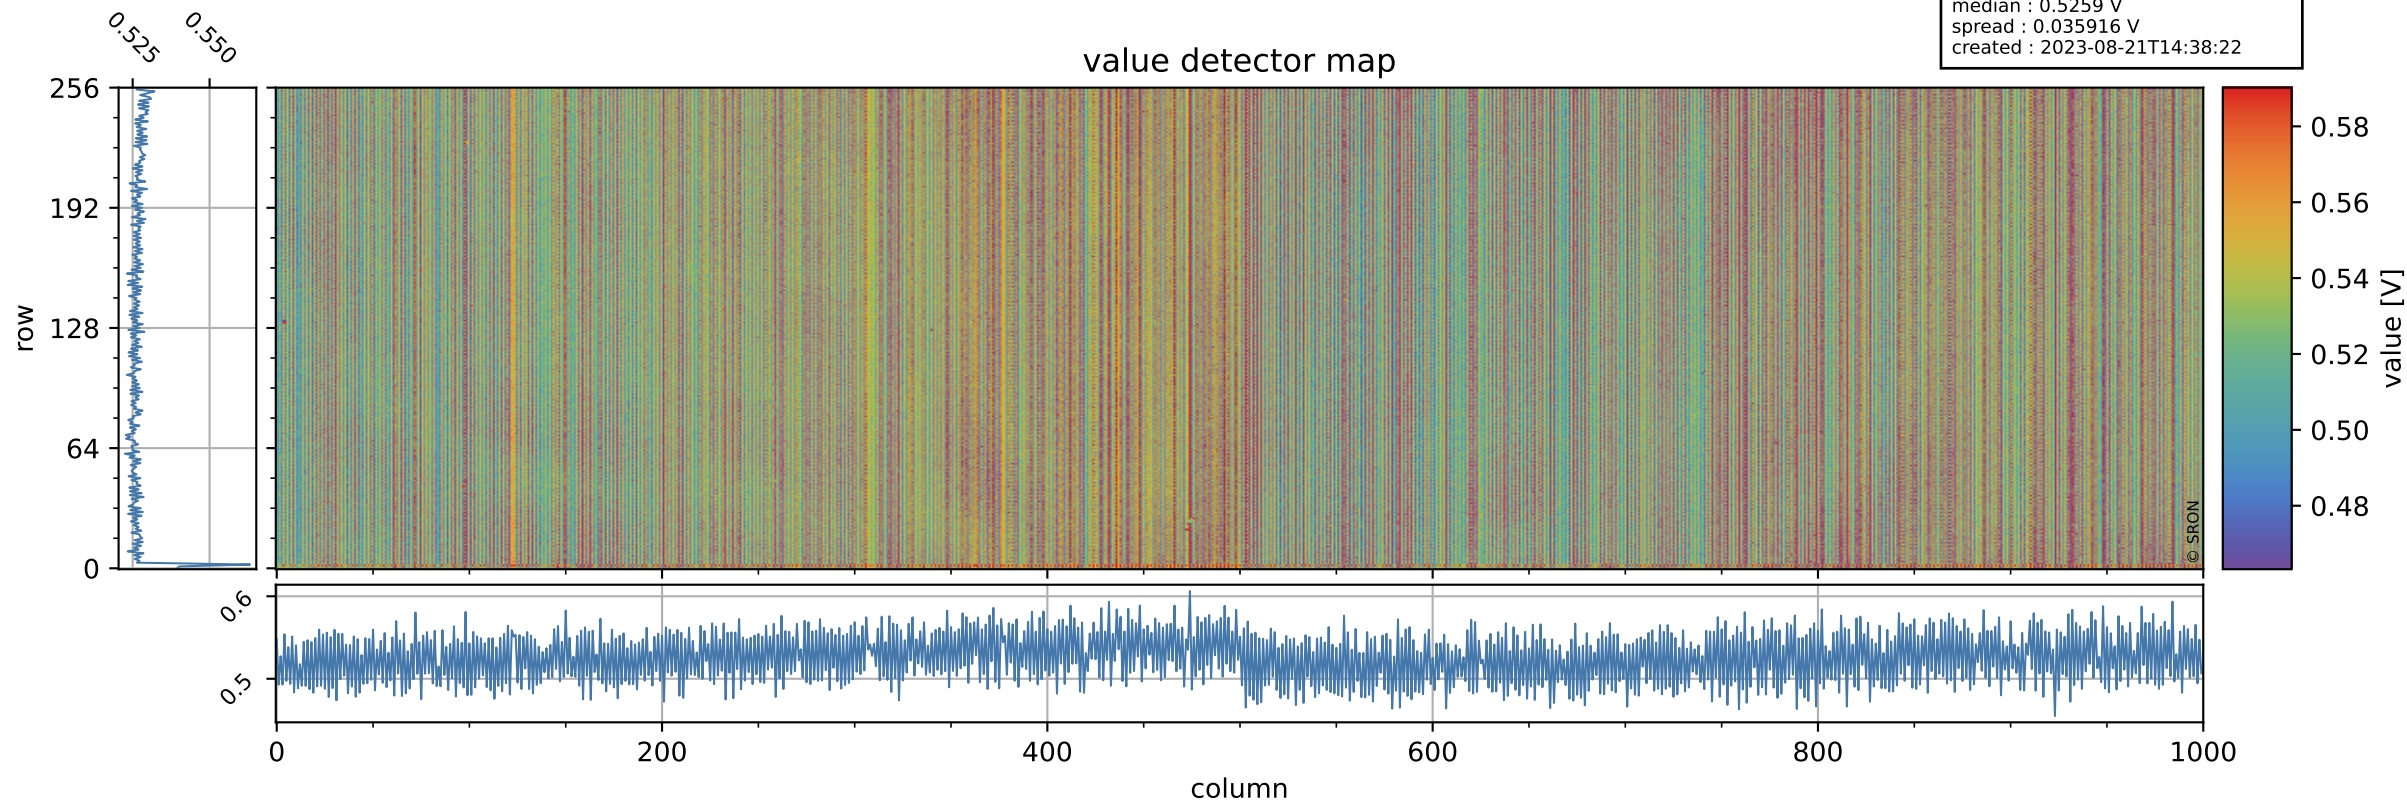

# Tropomi SWIR offset (official)

orbits : 19 in [12217, 12262]  
coverage : 2020-02-21 / 2020-02-24  
median : 0.5259 V  
spread : 0.035916 V  
created : 2023-08-21T14:38:22

## value detector map

# Tropomi SWIR offset (official)

orbits : 19 in [12217, 12262]  
coverage : 2020-02-21 / 2020-02-24  
median : 28.51  $\mu\text{V}$   
spread : 14.464  $\mu\text{V}$   
created : 2023-08-21T14:38:23

# Tropomi SWIR offset (official) ground-tracks of Sentinel-5P

orbits : 19 in [12217, 12262]  
coverage : 2020-02-21 / 2020-02-24  
created : 2023-08-21T14:38:24