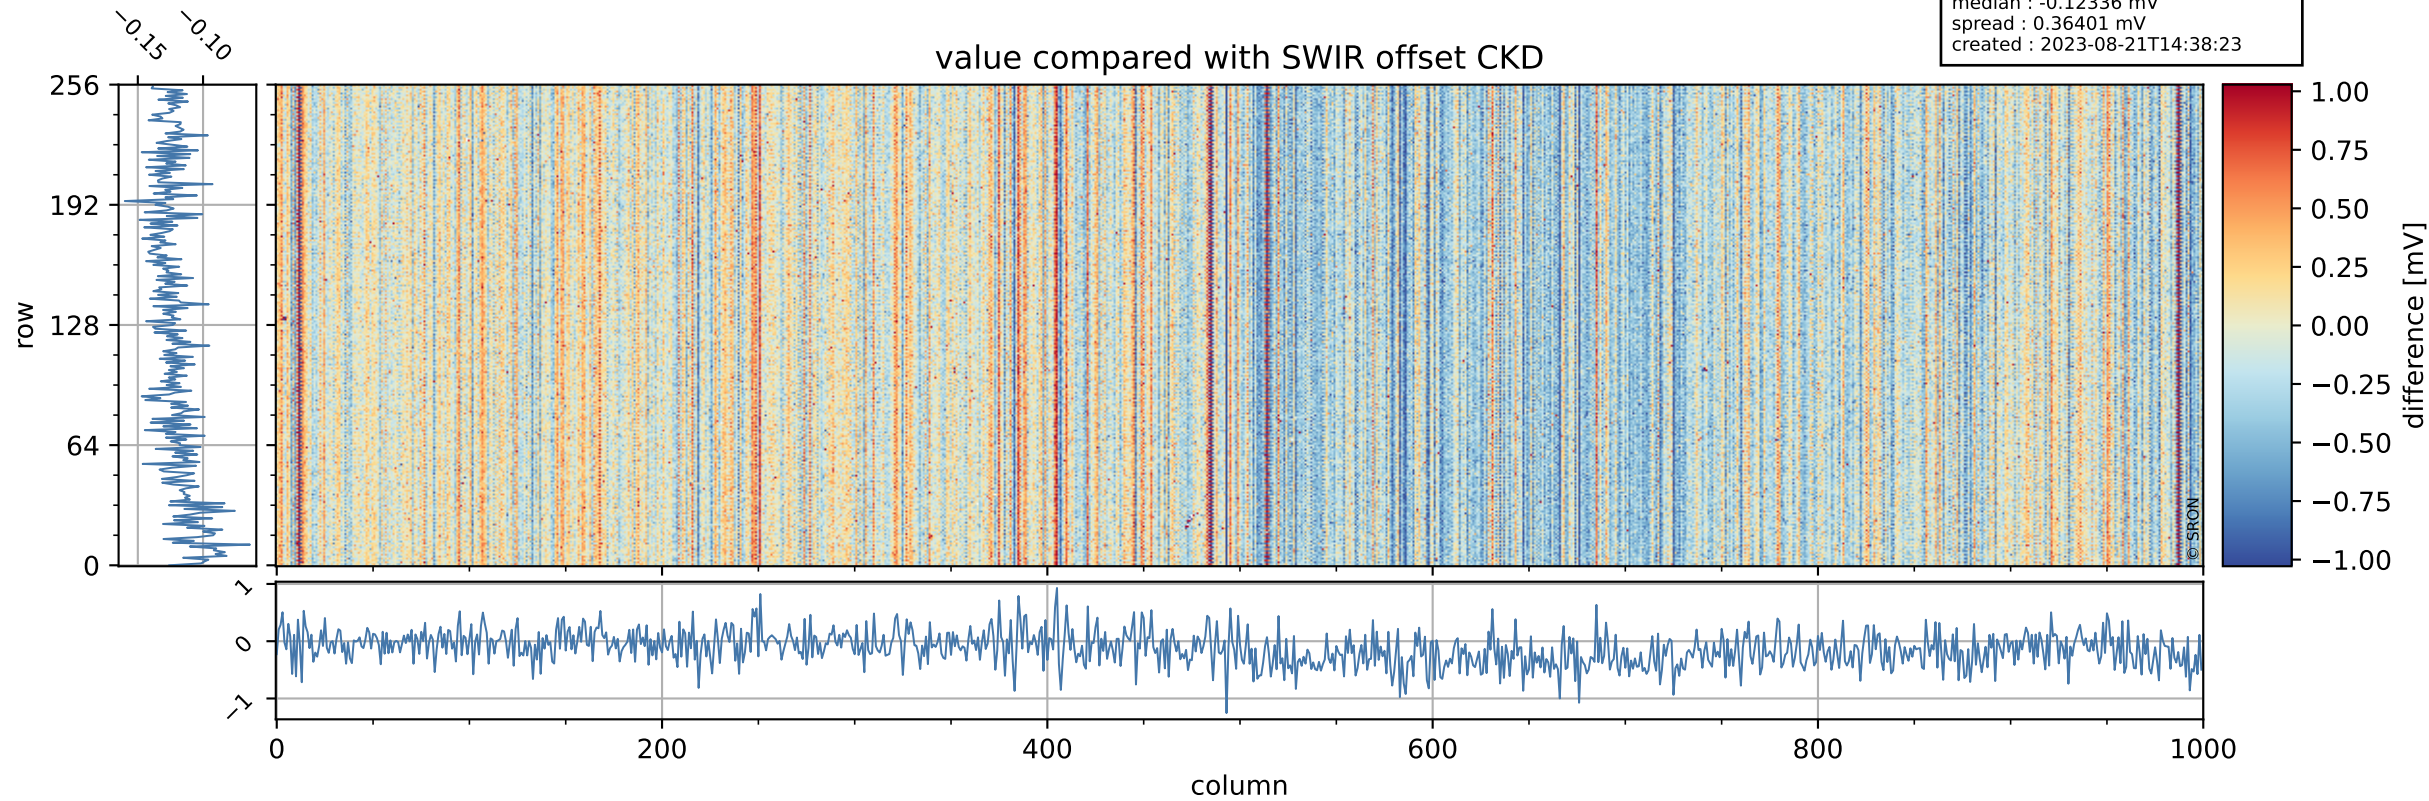

## value detector map

# Tropomi SWIR offset (official)

orbits : 19 in [12217, 12262]  
coverage : 2020-02-21 / 2020-02-24  
median : 28.51  $\mu\text{V}$   
spread : 14.464  $\mu\text{V}$   
created : 2023-08-21T14:38:23

# Tropomi SWIR offset (official)

orbits : 19 in [12217, 12262]  
coverage : 2020-02-21 / 2020-02-24  
median : -0.12336 mV  
spread : 0.36401 mV  
created : 2023-08-21T14:38:23

value compared with SWIR offset CKD

# Tropomi SWIR offset (official) ground-tracks of Sentinel-5P

orbits : 19 in [12217, 12262]  
coverage : 2020-02-21 / 2020-02-24  
created : 2023-08-21T14:38:24