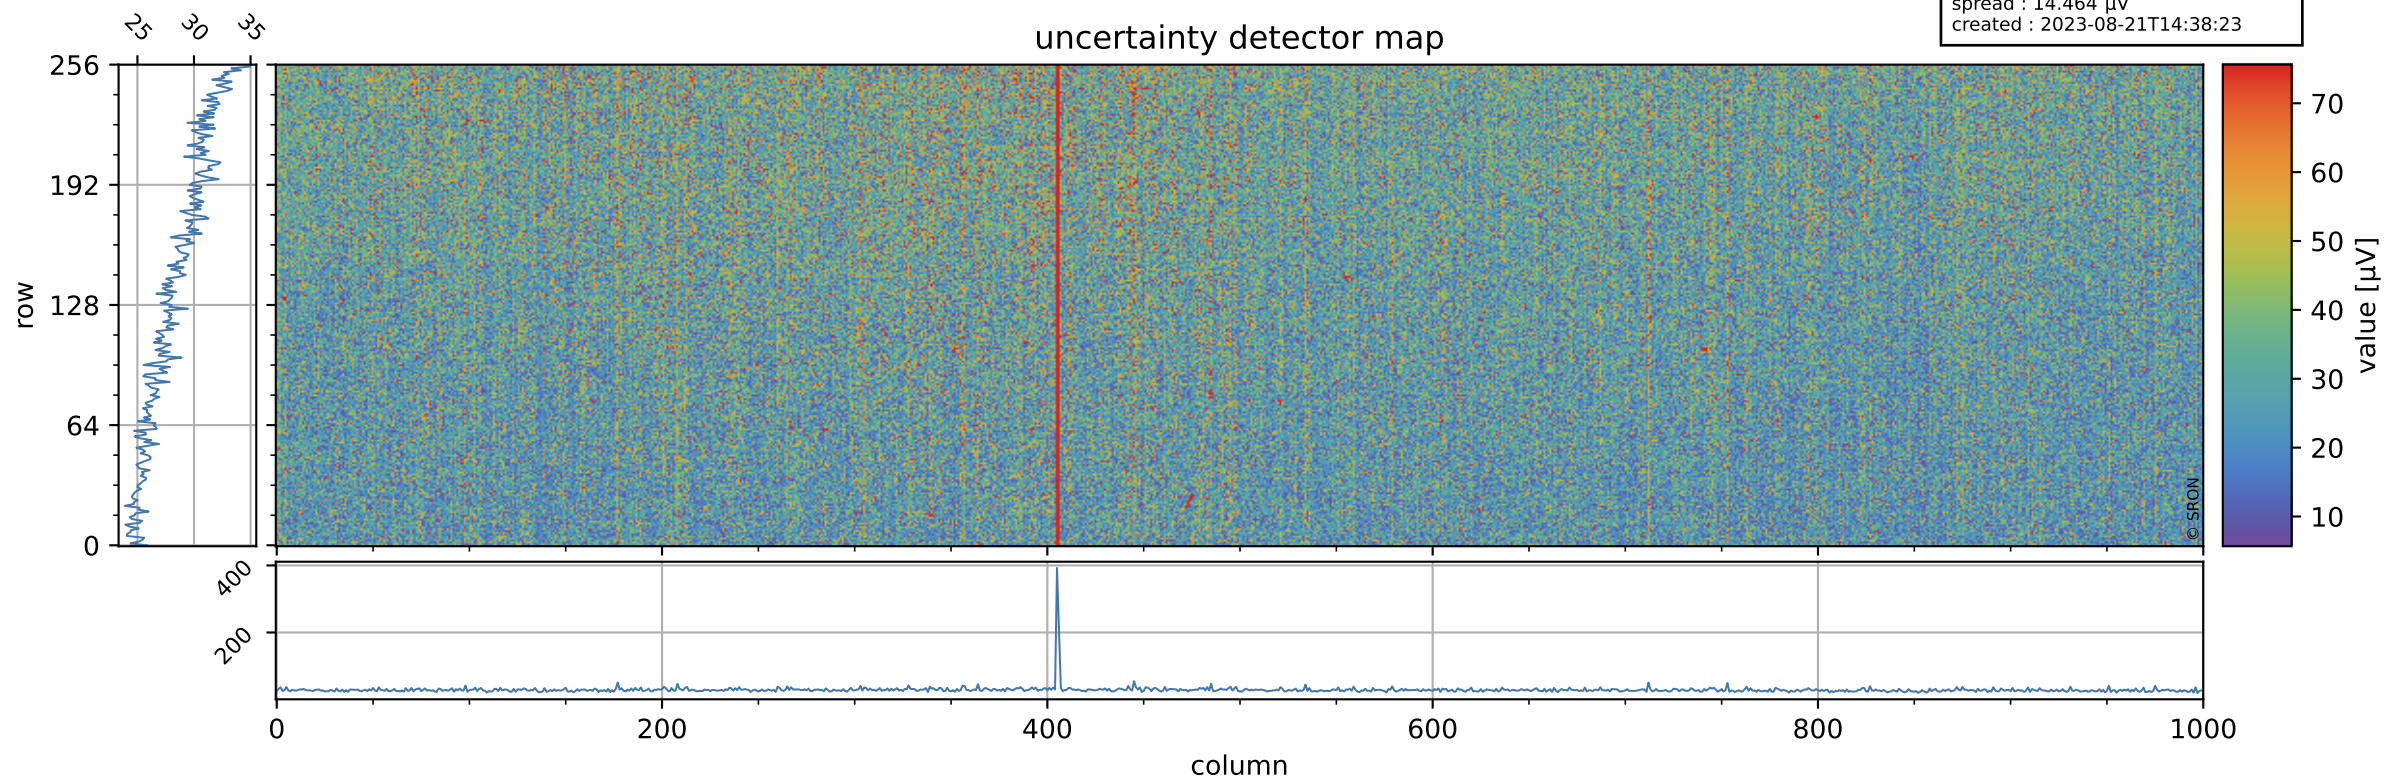

# Tropomi SWIR offset (official)

orbits : 19 in [12217, 12262]  
coverage : 2020-02-21 / 2020-02-24  
median : 0.5259 V  
spread : 0.035916 V  
created : 2023-08-21T14:38:22

## value detector map

# Tropomi SWIR offset (official)

orbits : 19 in [12217, 12262]  
coverage : 2020-02-21 / 2020-02-24  
median : 28.51  $\mu\text{V}$   
spread : 14.464  $\mu\text{V}$   
created : 2023-08-21T14:38:23

# Tropomi SWIR offset (official) ground-tracks of Sentinel-5P

orbits : 19 in [12217, 12262]  
coverage : 2020-02-21 / 2020-02-24  
created : 2023-08-21T14:38:24