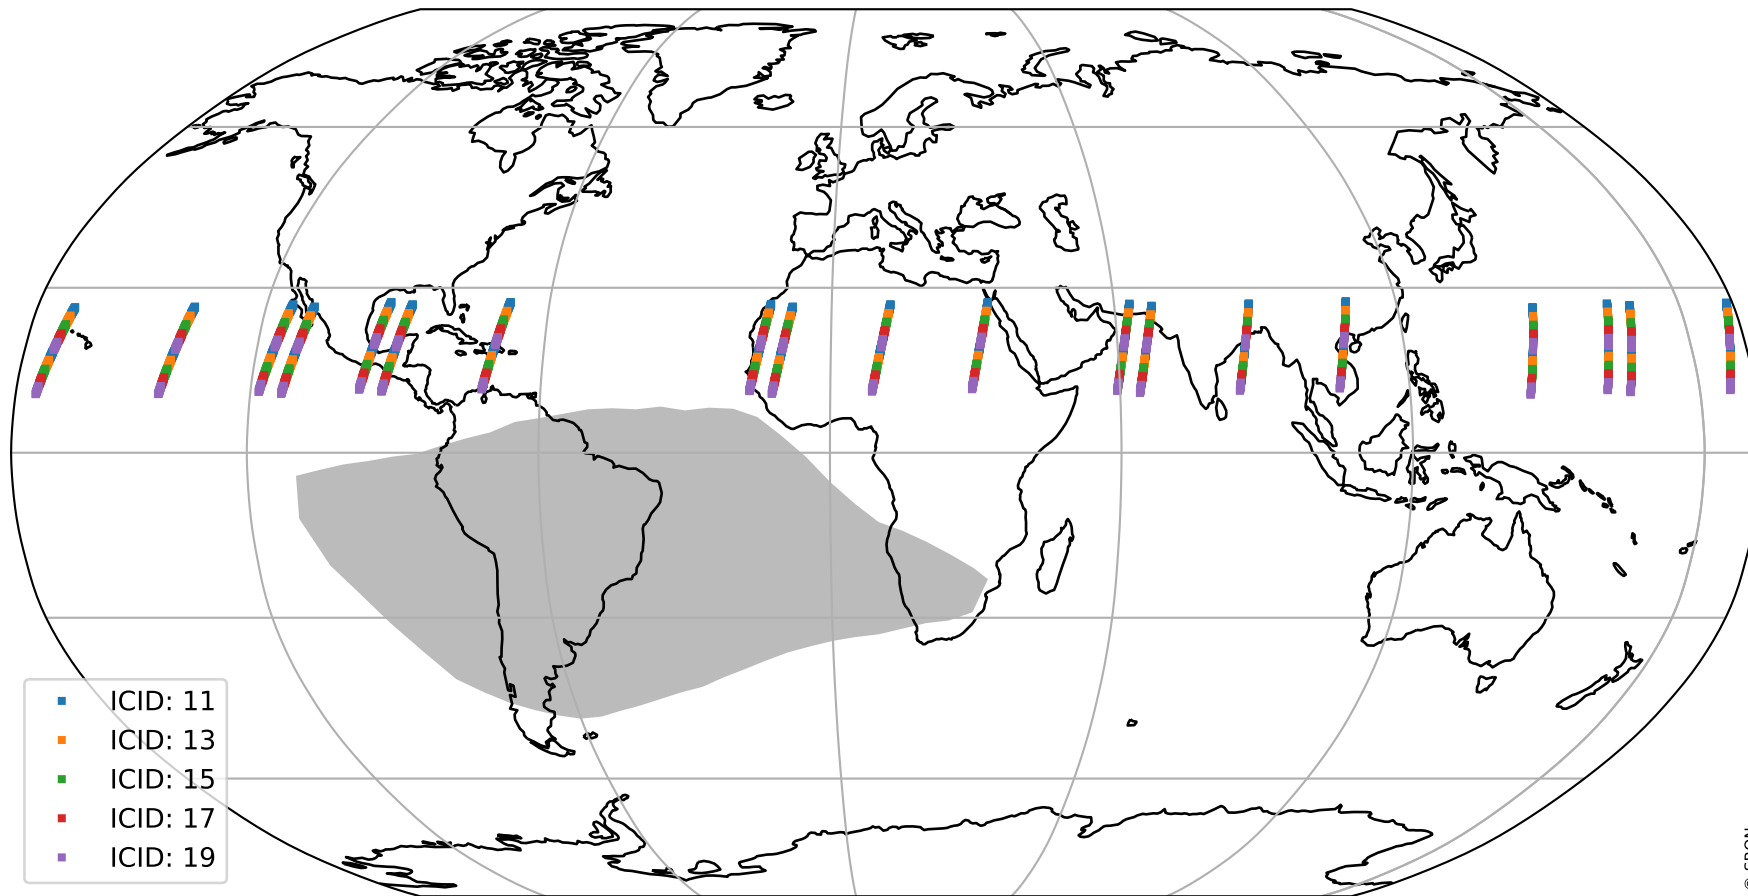

# Tropomi SWIR offset (official)

orbits : 19 in [12217, 12262]  
coverage : 2020-02-21 / 2020-02-24  
median : 28.51  $\mu\text{V}$   
spread : 14.464  $\mu\text{V}$   
created : 2023-08-21T14:38:23

# Tropomi SWIR offset (official)

orbits : 19 in [12217, 12262]  
coverage : 2020-02-21 / 2020-02-24  
median : -0.12336 mV  
spread : 0.36401 mV  
created : 2023-08-21T14:38:23

value compared with SWIR offset CKD

# Tropomi SWIR offset (official) ground-tracks of Sentinel-5P

orbits : 19 in [12217, 12262]  
coverage : 2020-02-21 / 2020-02-24  
created : 2023-08-21T14:38:24

# Tropomi SWIR offset (official)

orbits : [2827, 12262]  
coverage : 2018-04-30 / 2020-02-24  
created : 2023-08-21T14:38:24