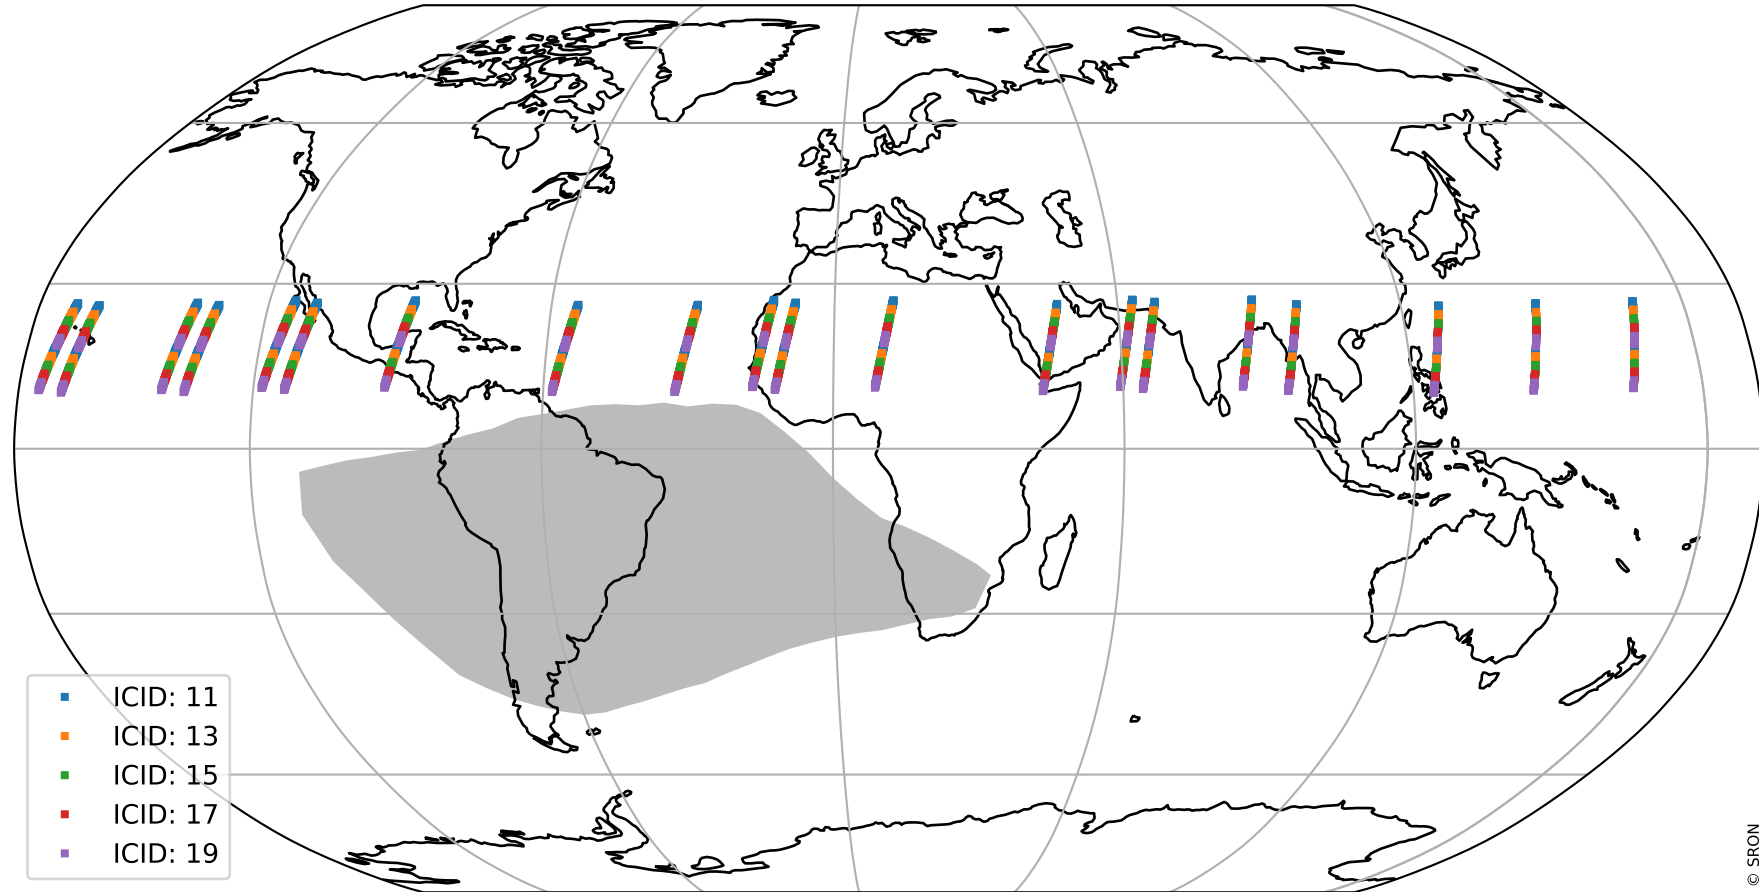

Tropomi SWIR offset (official)

orbits : 20 in [12232, 12277]
coverage : 2020-02-22 / 2020-02-25
median : 0.5259 V
spread : 0.035916 V
created : 2023-08-21T14:38:25

value detector map

Tropomi SWIR offset (official)

orbits : 20 in [12232, 12277]
coverage : 2020-02-22 / 2020-02-25
median : 28.108 μV
spread : 14.285 μV
created : 2023-08-21T14:38:25

Tropomi SWIR offset (official)

orbits : 20 in [12232, 12277]
coverage : 2020-02-22 / 2020-02-25
median : -0.11775 mV
spread : 0.36436 mV
created : 2023-08-21T14:38:26

value compared with SWIR offset CKD

Tropomi SWIR offset (official) ground-tracks of Sentinel-5P

orbits : 20 in [12232, 12277]
coverage : 2020-02-22 / 2020-02-25
created : 2023-08-21T14:38:26

Tropomi SWIR offset (official)

orbits : [2827, 12277]
coverage : 2018-04-30 / 2020-02-25
created : 2023-08-21T14:38:27

trend of detector median & temperatures