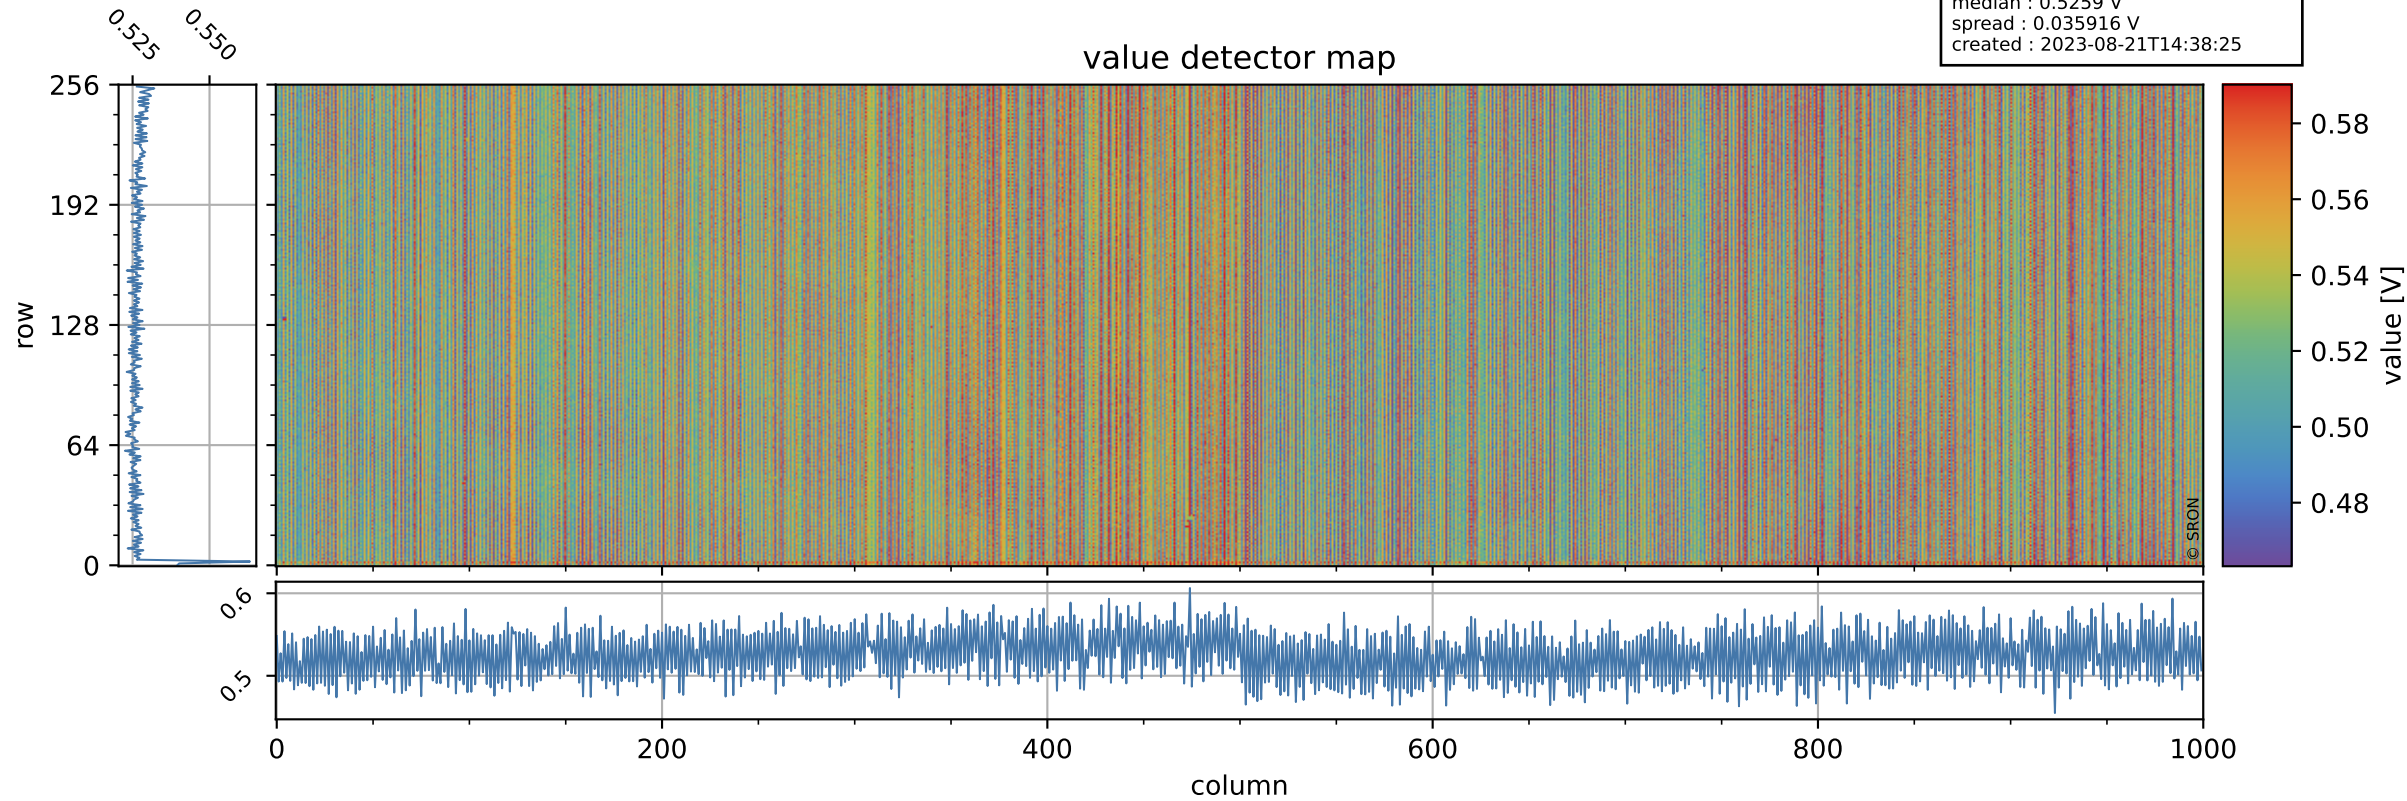

Tropomi SWIR offset (official)

orbits : 20 in [12232, 12277]
coverage : 2020-02-22 / 2020-02-25
median : 0.5259 V
spread : 0.035916 V
created : 2023-08-21T14:38:25

value detector map

Tropomi SWIR offset (official)

orbits : 20 in [12232, 12277]
coverage : 2020-02-22 / 2020-02-25
median : 28.108 μV
spread : 14.285 μV
created : 2023-08-21T14:38:25

Tropomi SWIR offset (official)

orbits : 20 in [12232, 12277]
coverage : 2020-02-22 / 2020-02-25
median : -0.11775 mV
spread : 0.36436 mV
created : 2023-08-21T14:38:26

value compared with SWIR offset CKD

Tropomi SWIR offset (official) ground-tracks of Sentinel-5P

orbits : 20 in [12232, 12277]
coverage : 2020-02-22 / 2020-02-25
created : 2023-08-21T14:38:26

Tropomi SWIR offset (official)

orbits : [2827, 12277]
coverage : 2018-04-30 / 2020-02-25
created : 2023-08-21T14:38:27

trend of detector median & temperatures