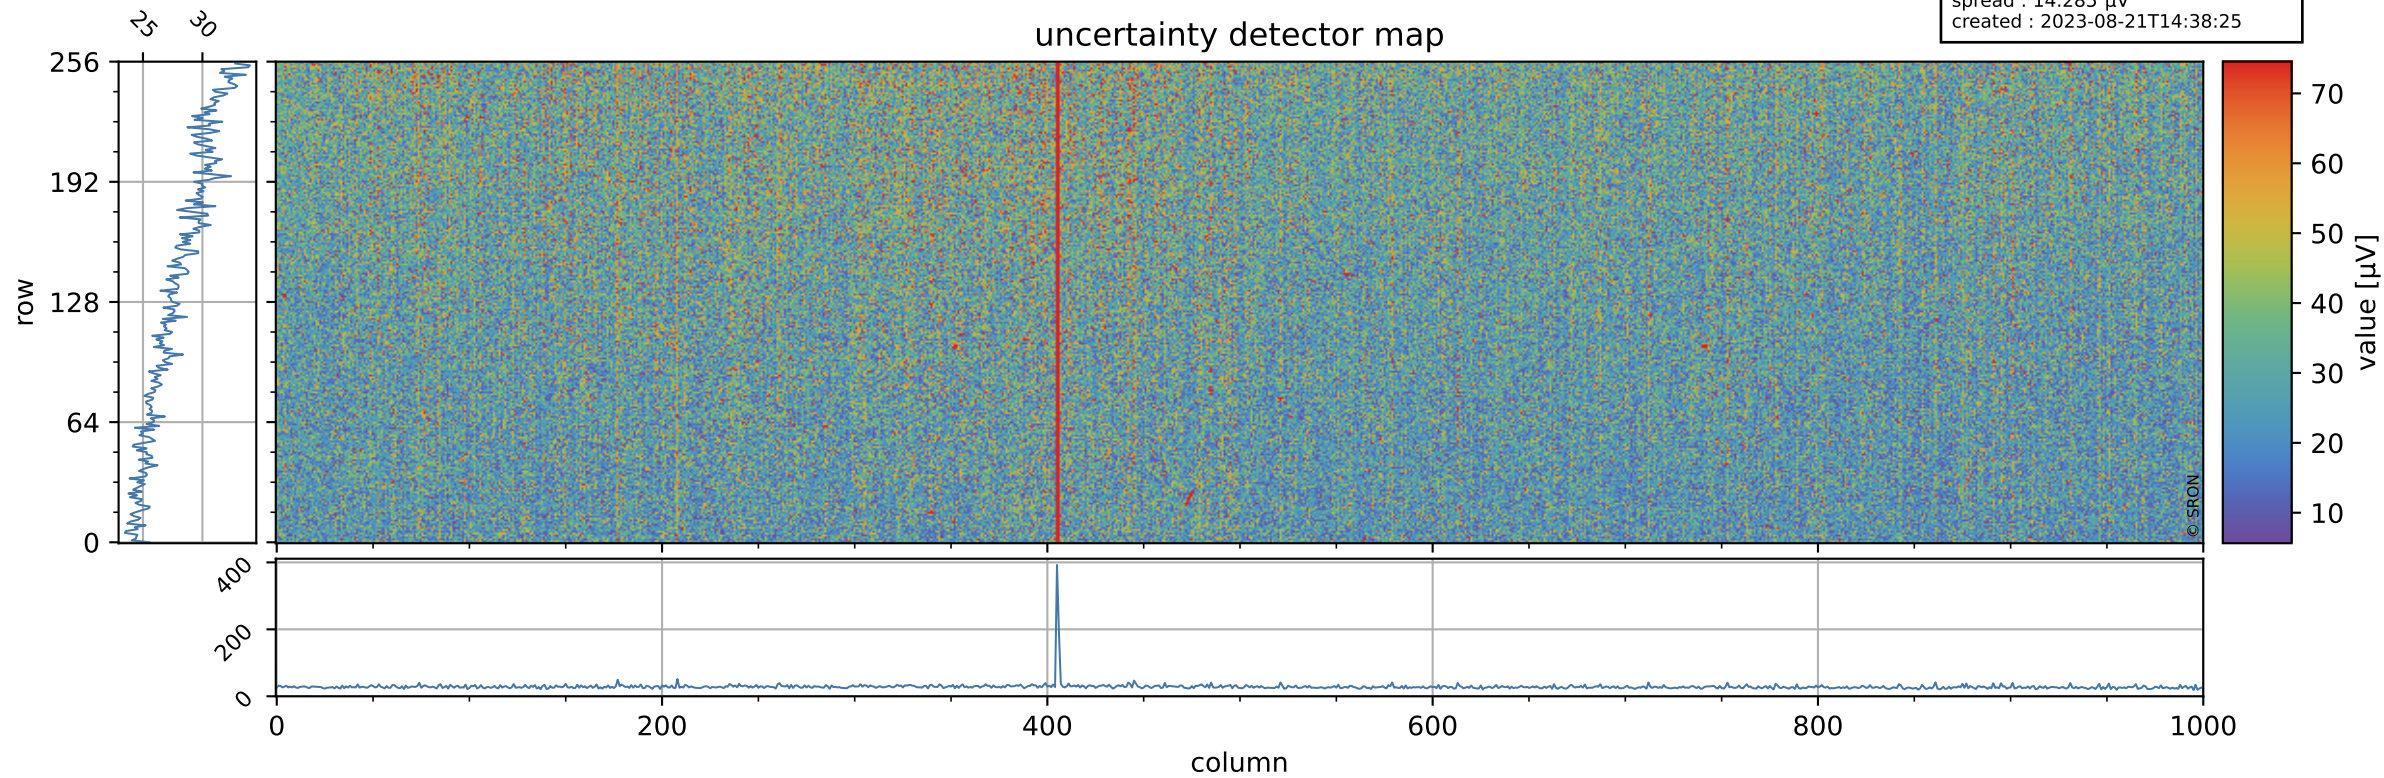

Tropomi SWIR offset (official)

orbits : 20 in [12232, 12277]
coverage : 2020-02-22 / 2020-02-25
median : 0.5259 V
spread : 0.035916 V
created : 2023-08-21T14:38:25

value detector map

Tropomi SWIR offset (official)

orbits : 20 in [12232, 12277]
coverage : 2020-02-22 / 2020-02-25
median : 28.108 μV
spread : 14.285 μV
created : 2023-08-21T14:38:25

Tropomi SWIR offset (official)

orbits : 20 in [12232, 12277]
coverage : 2020-02-22 / 2020-02-25
median : -0.11775 mV
spread : 0.36436 mV
created : 2023-08-21T14:38:26

value compared with SWIR offset CKD

Tropomi SWIR offset (official) ground-tracks of Sentinel-5P

orbits : 20 in [12232, 12277]
coverage : 2020-02-22 / 2020-02-25
created : 2023-08-21T14:38:26

Tropomi SWIR offset (official)

orbits : [2827, 12277]
coverage : 2018-04-30 / 2020-02-25
created : 2023-08-21T14:38:27

trend of detector median & temperatures