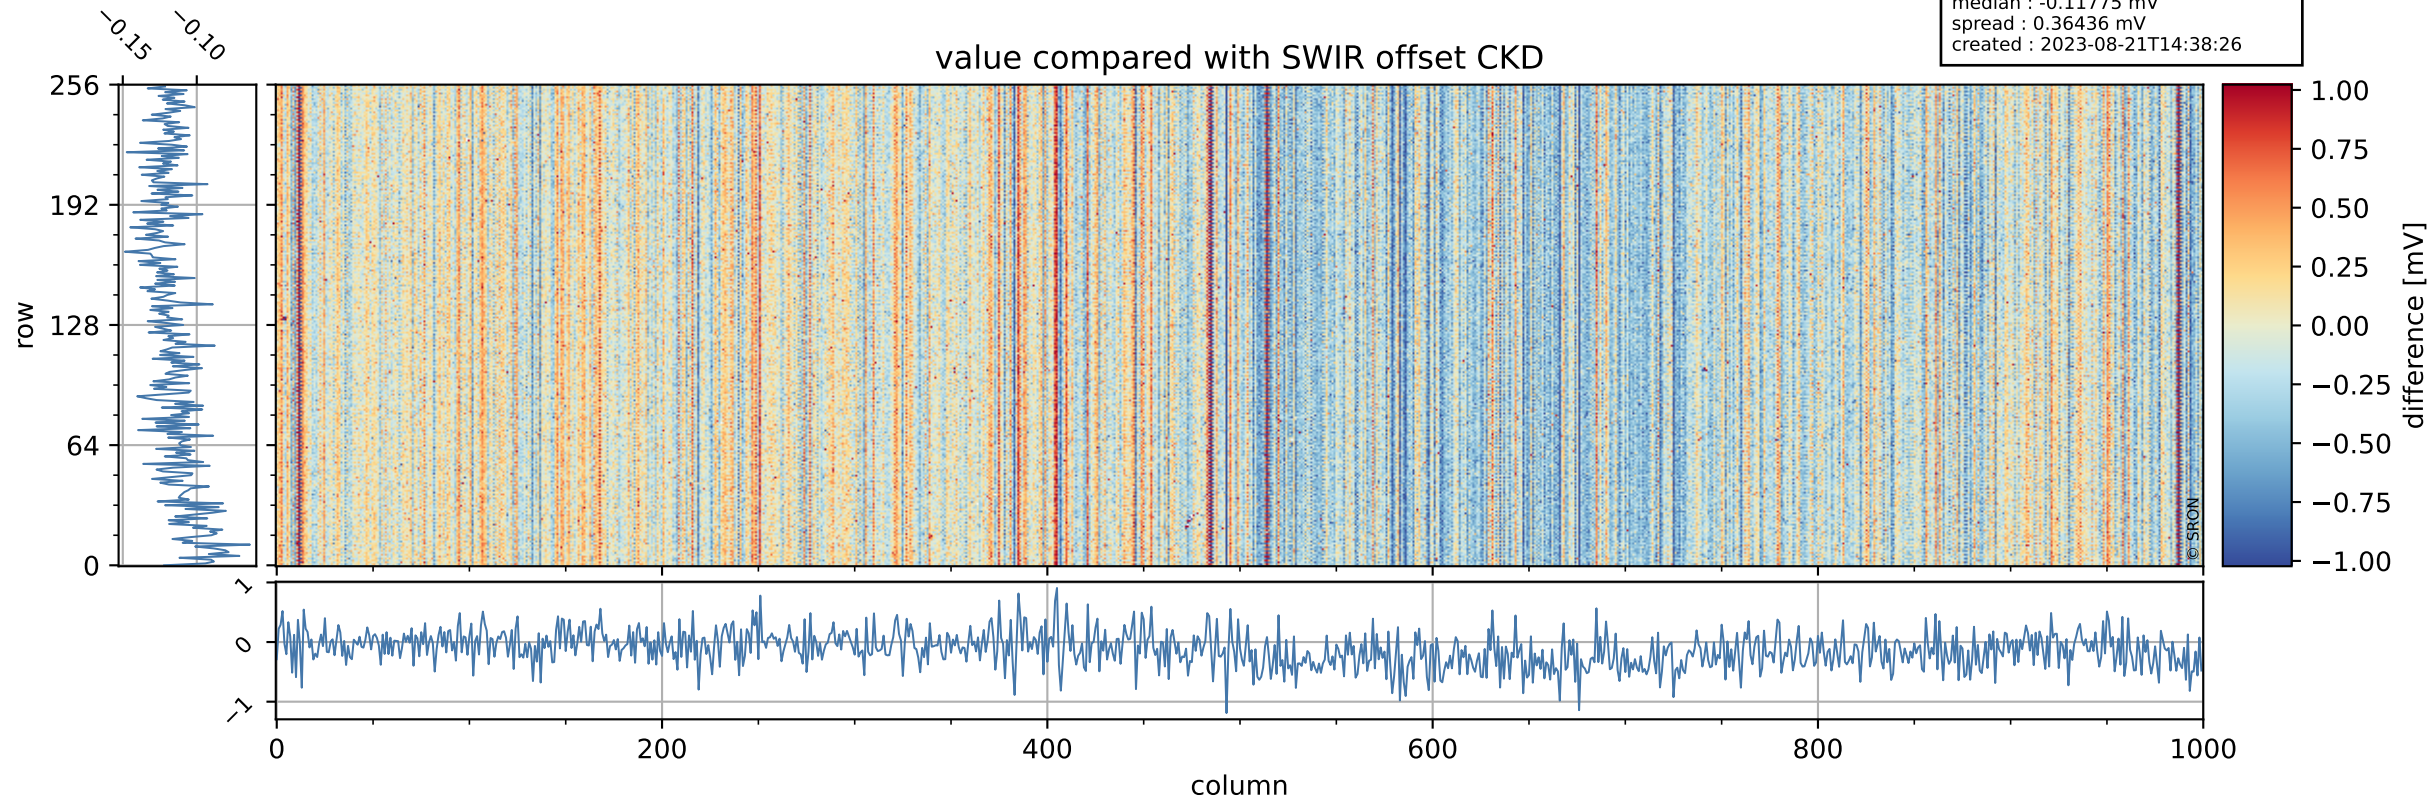

Tropomi SWIR offset (official)

orbits : 20 in [12232, 12277]
coverage : 2020-02-22 / 2020-02-25
median : 0.5259 V
spread : 0.035916 V
created : 2023-08-21T14:38:25

value detector map

Tropomi SWIR offset (official)

orbits : 20 in [12232, 12277]
coverage : 2020-02-22 / 2020-02-25
median : 28.108 μV
spread : 14.285 μV
created : 2023-08-21T14:38:25

Tropomi SWIR offset (official)

orbits : 20 in [12232, 12277]
coverage : 2020-02-22 / 2020-02-25
median : -0.11775 mV
spread : 0.36436 mV
created : 2023-08-21T14:38:26

value compared with SWIR offset CKD

Tropomi SWIR offset (official) ground-tracks of Sentinel-5P

orbits : 20 in [12232, 12277]
coverage : 2020-02-22 / 2020-02-25
created : 2023-08-21T14:38:26

Tropomi SWIR offset (official)

orbits : [2827, 12277]
coverage : 2018-04-30 / 2020-02-25
created : 2023-08-21T14:38:27

trend of detector median & temperatures