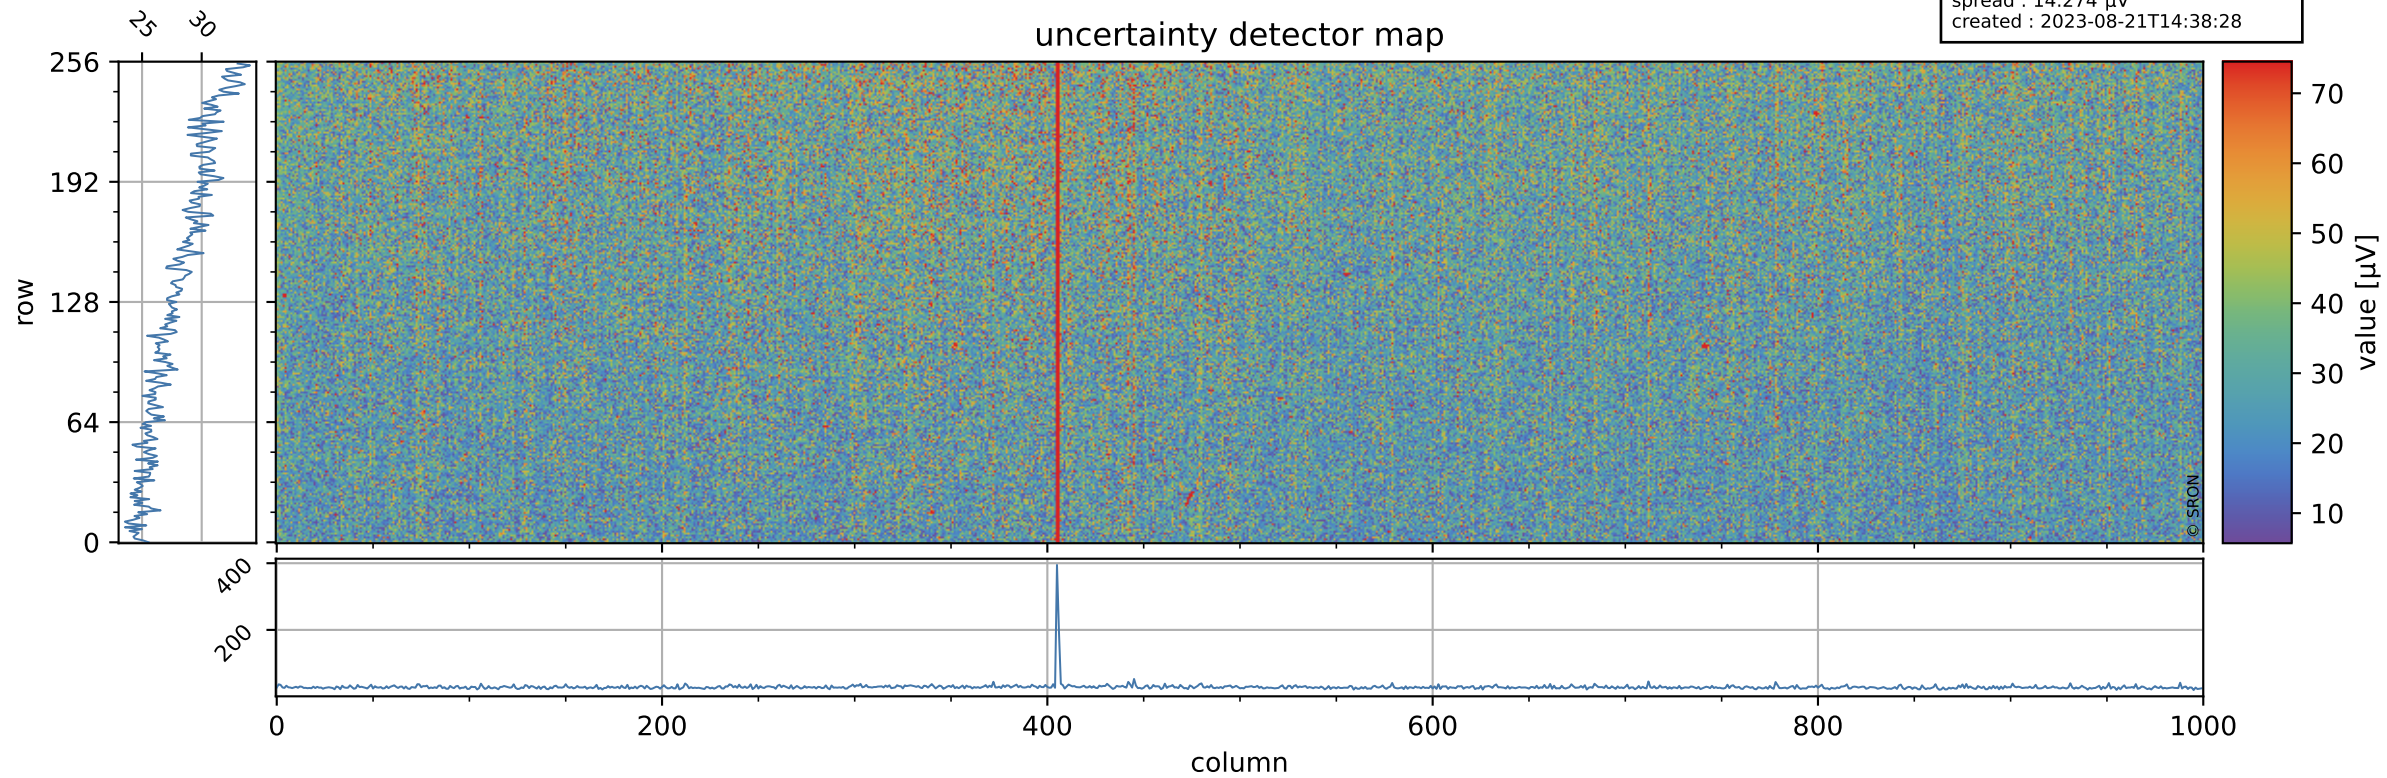

# Tropomi SWIR offset (official)

orbits : 19 in [12247, 12292]  
coverage : 2020-02-23 / 2020-02-26  
median : 0.52591 V  
spread : 0.035916 V  
created : 2023-08-21T14:38:28

## value detector map

# Tropomi SWIR offset (official)

orbits : 19 in [12247, 12292]  
coverage : 2020-02-23 / 2020-02-26  
median : 28.248  $\mu\text{V}$   
spread : 14.274  $\mu\text{V}$   
created : 2023-08-21T14:38:28

# Tropomi SWIR offset (official) ground-tracks of Sentinel-5P

orbits : 19 in [12247, 12292]  
coverage : 2020-02-23 / 2020-02-26  
created : 2023-08-21T14:38:29