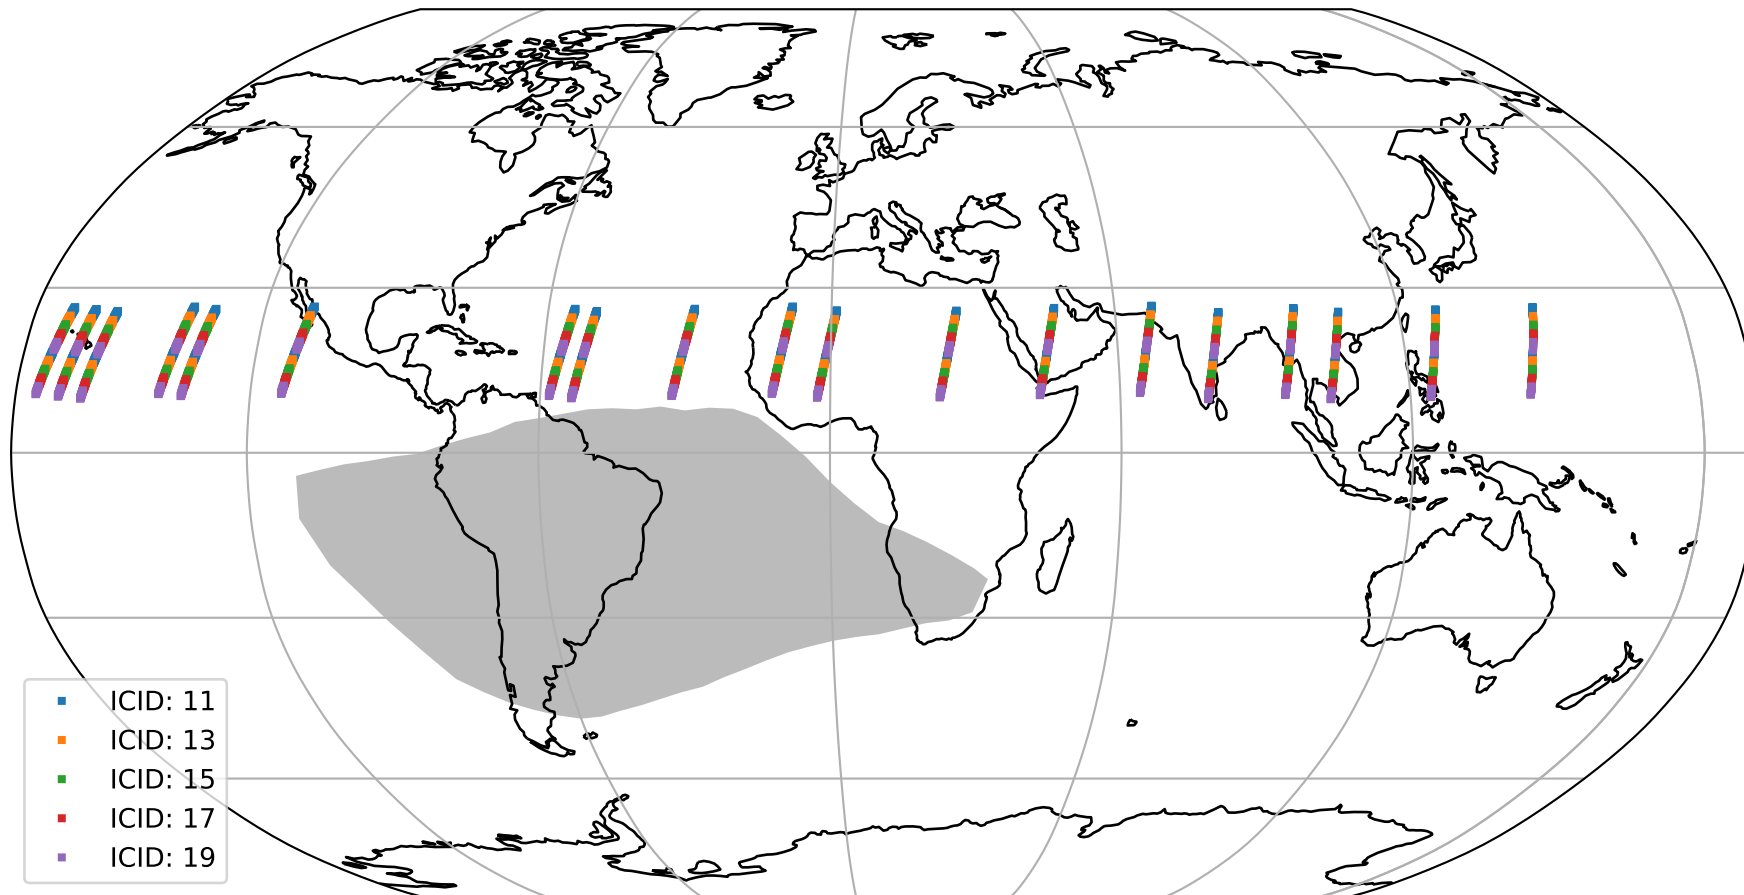

# Tropomi SWIR offset (official)

orbits : 19 in [12247, 12292]  
coverage : 2020-02-23 / 2020-02-26  
median : 28.248  $\mu\text{V}$   
spread : 14.274  $\mu\text{V}$   
created : 2023-08-21T14:38:28

# Tropomi SWIR offset (official)

value compared with SWIR offset CKD

orbits : 19 in [12247, 12292]  
coverage : 2020-02-23 / 2020-02-26  
median : -0.11176 mV  
spread : 0.36301 mV  
created : 2023-08-21T14:38:29

# Tropomi SWIR offset (official) ground-tracks of Sentinel-5P

orbits : 19 in [12247, 12292]  
coverage : 2020-02-23 / 2020-02-26  
created : 2023-08-21T14:38:29

# Tropomi SWIR offset (official)

orbits : [2827, 12292]  
coverage : 2018-04-30 / 2020-02-26  
created : 2023-08-21T14:38:29