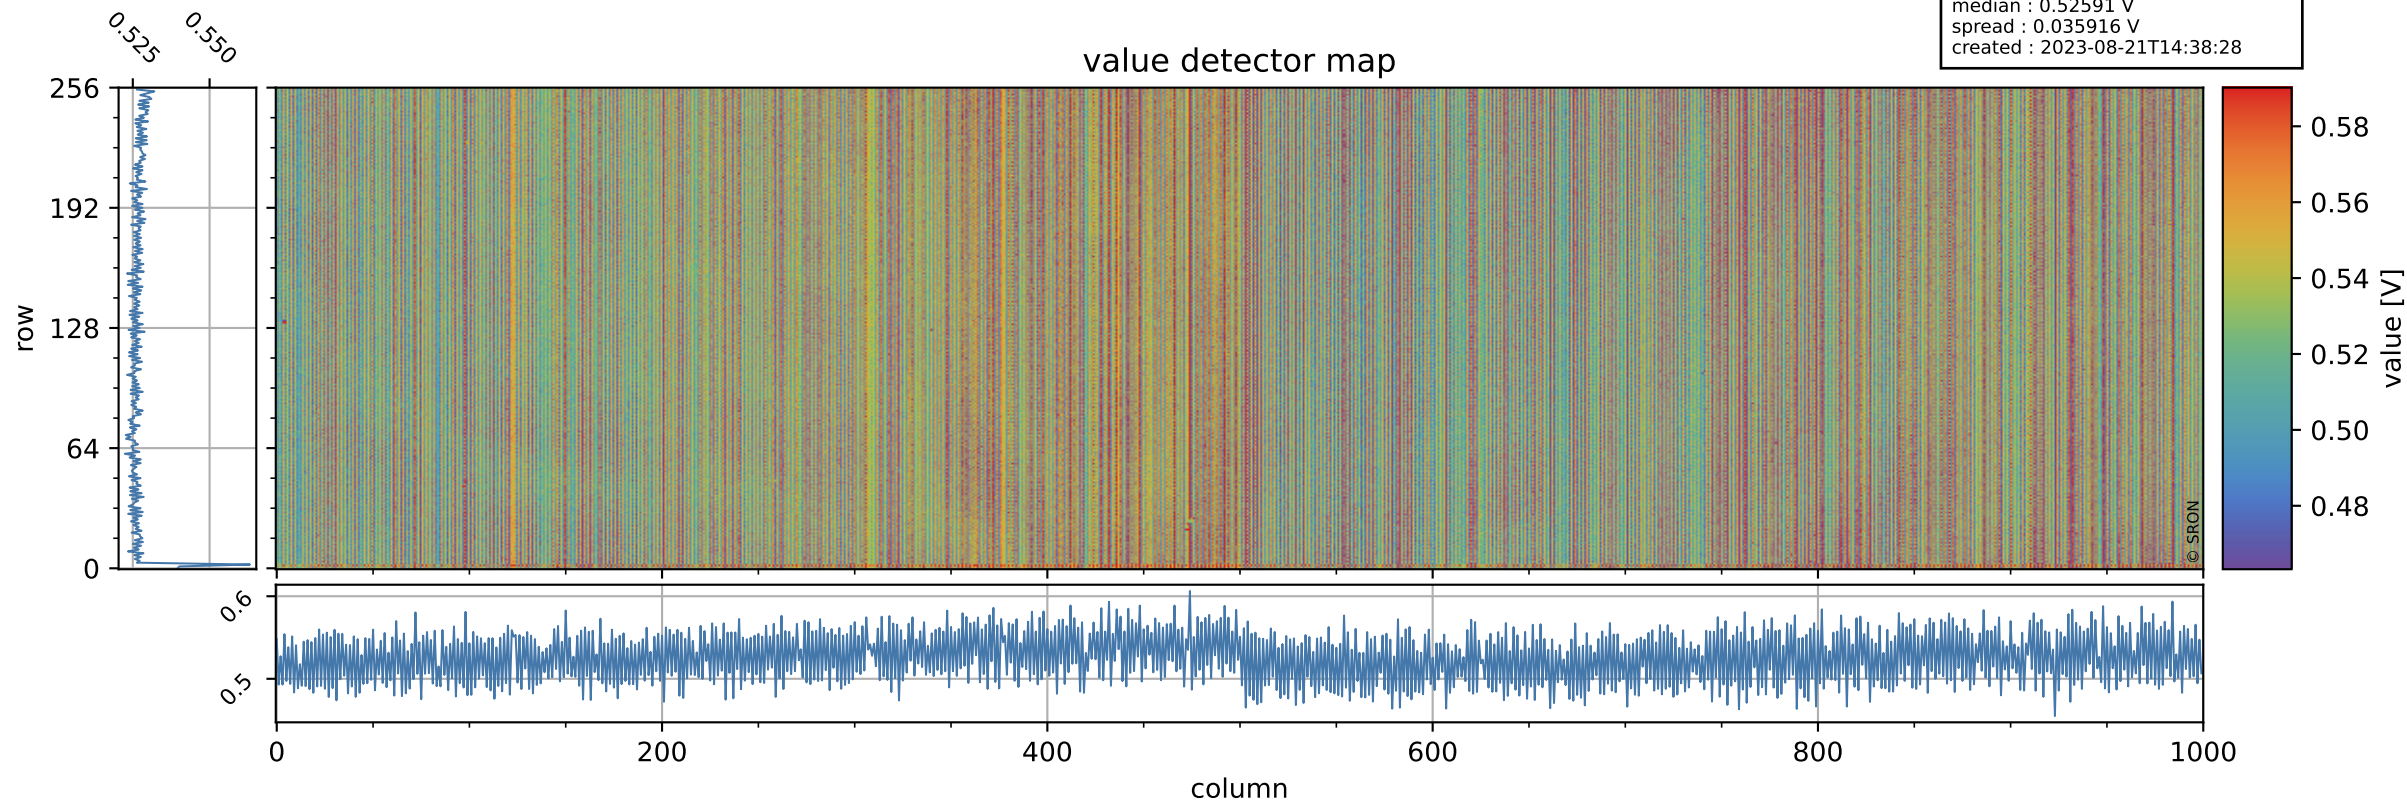

# Tropomi SWIR offset (official)

orbits : 19 in [12247, 12292]  
coverage : 2020-02-23 / 2020-02-26  
median : 0.52591 V  
spread : 0.035916 V  
created : 2023-08-21T14:38:28

## value detector map

# Tropomi SWIR offset (official)

orbits : 19 in [12247, 12292]  
coverage : 2020-02-23 / 2020-02-26  
median : 28.248  $\mu\text{V}$   
spread : 14.274  $\mu\text{V}$   
created : 2023-08-21T14:38:28

# Tropomi SWIR offset (official) ground-tracks of Sentinel-5P

orbits : 19 in [12247, 12292]  
coverage : 2020-02-23 / 2020-02-26  
created : 2023-08-21T14:38:29