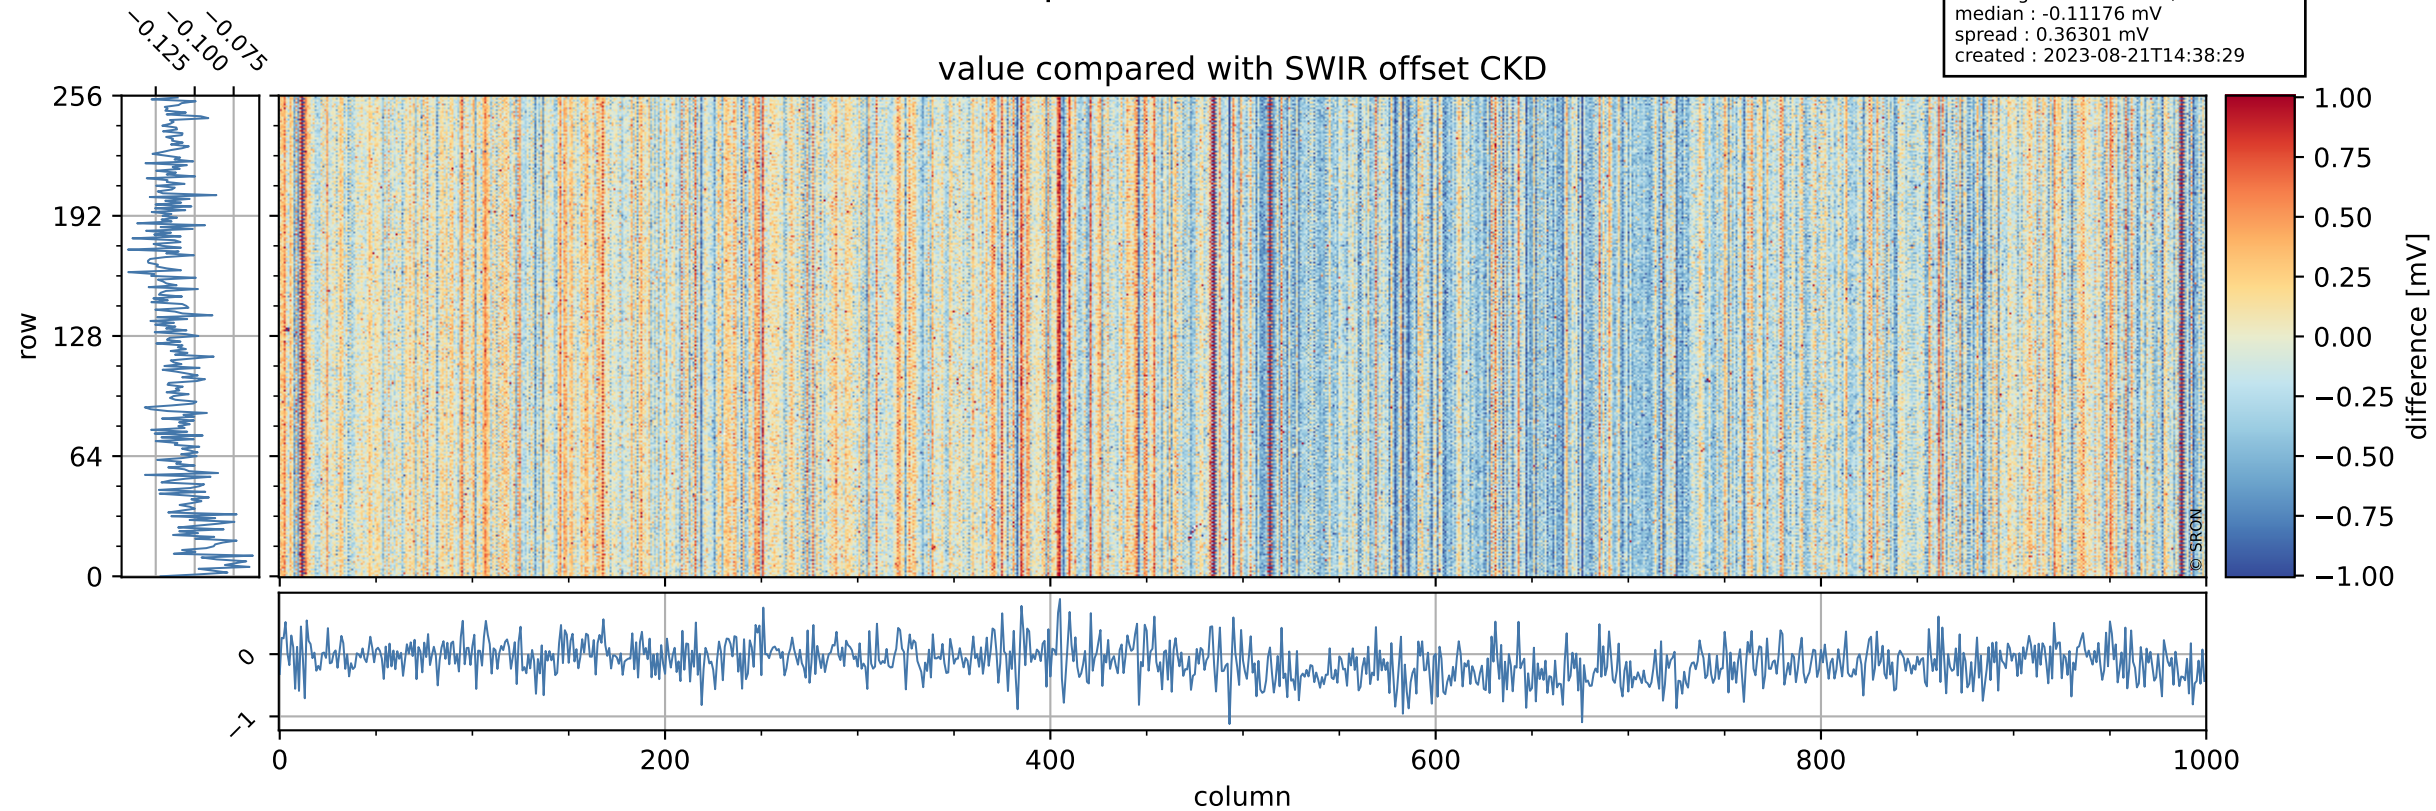

## value detector map

# Tropomi SWIR offset (official)

orbits : 19 in [12247, 12292]  
coverage : 2020-02-23 / 2020-02-26  
median : 28.248  $\mu\text{V}$   
spread : 14.274  $\mu\text{V}$   
created : 2023-08-21T14:38:28

# Tropomi SWIR offset (official) ground-tracks of Sentinel-5P

orbits : 19 in [12247, 12292]  
coverage : 2020-02-23 / 2020-02-26  
created : 2023-08-21T14:38:29

# Tropomi SWIR offset (official)

orbits : [2827, 12292]  
coverage : 2018-04-30 / 2020-02-26  
created : 2023-08-21T14:38:29