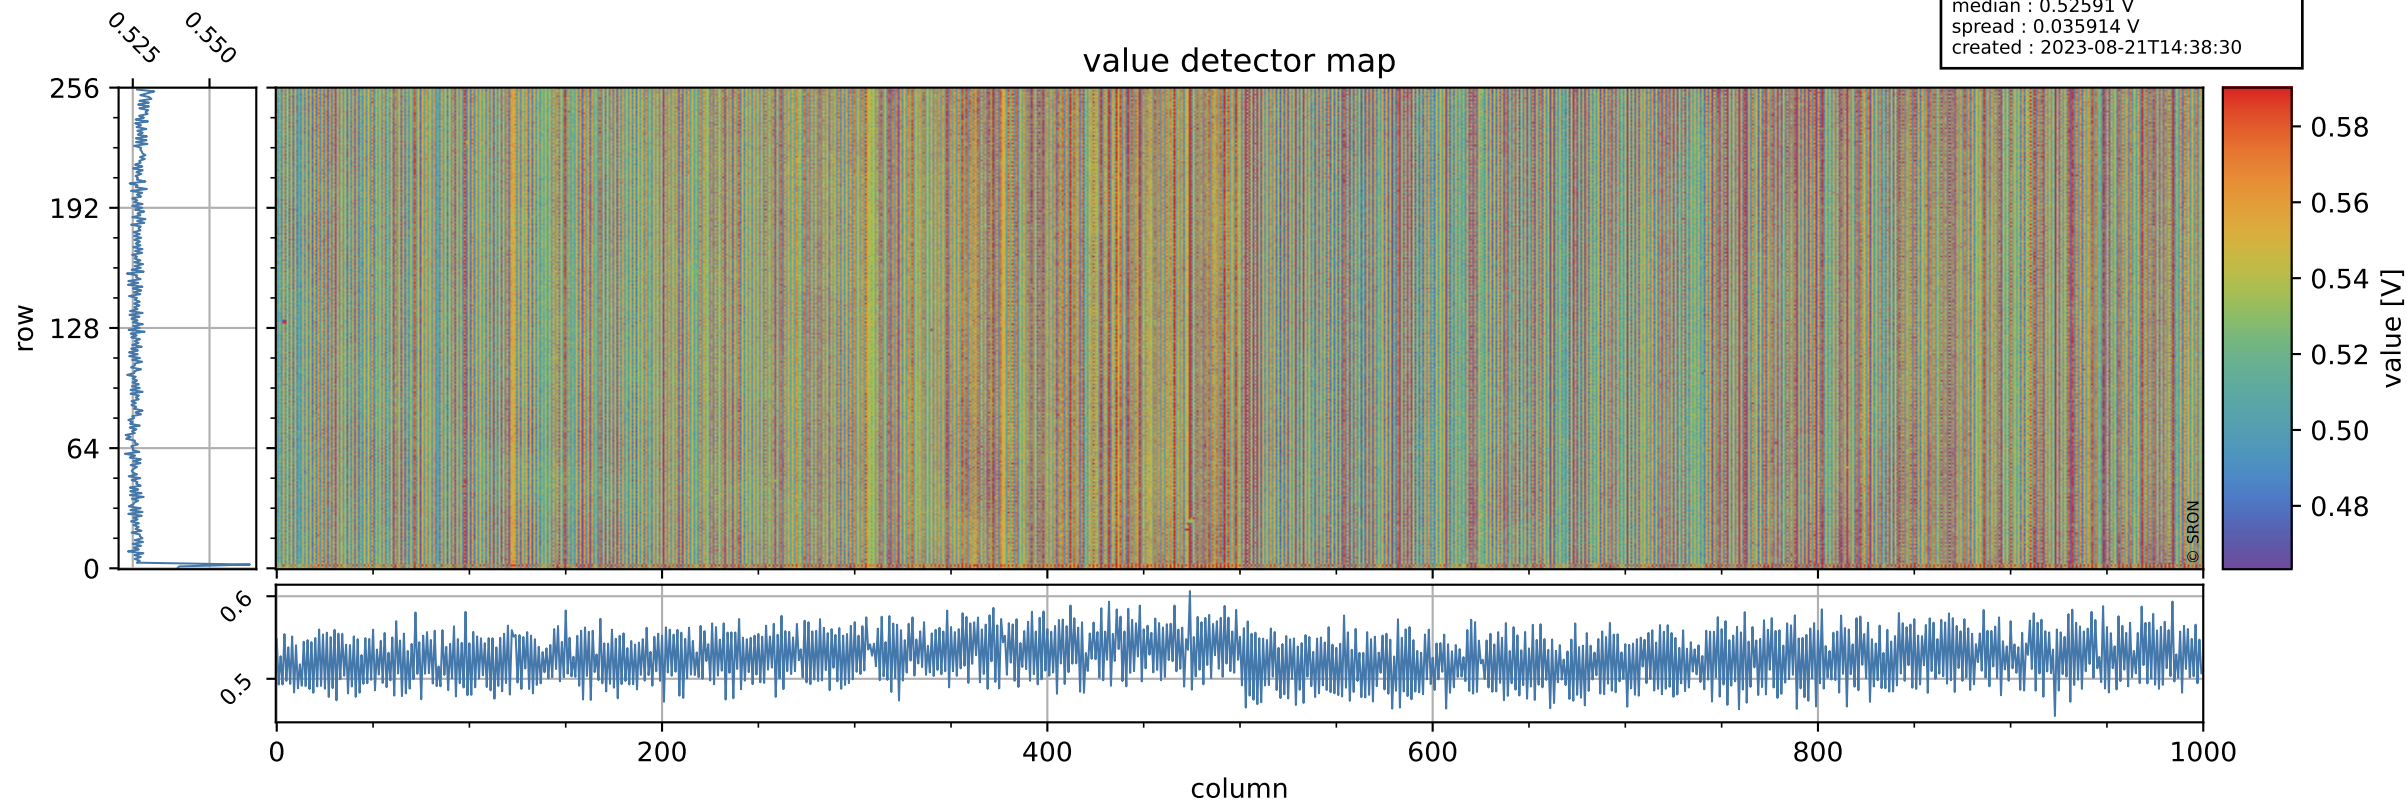

Tropomi SWIR offset (official)

orbits : 20 in [12262, 12307]
coverage : 2020-02-24 / 2020-02-27
median : 0.52591 V
spread : 0.035914 V
created : 2023-08-21T14:38:30

value detector map

Tropomi SWIR offset (official)

orbits : 20 in [12262, 12307]
coverage : 2020-02-24 / 2020-02-27
median : 27.624 μV
spread : 14.046 μV
created : 2023-08-21T14:38:31

Tropomi SWIR offset (official)

orbits : 20 in [12262, 12307]
coverage : 2020-02-24 / 2020-02-27
median : -0.10552 mV
spread : 0.36011 mV
created : 2023-08-21T14:38:31

value compared with SWIR offset CKD

Tropomi SWIR offset (official) ground-tracks of Sentinel-5P

orbits : 20 in [12262, 12307]
coverage : 2020-02-24 / 2020-02-27
created : 2023-08-21T14:38:31

Tropomi SWIR offset (official)

orbits : [2827, 12307]
coverage : 2018-04-30 / 2020-02-27
created : 2023-08-21T14:38:32

trend of detector median & temperatures