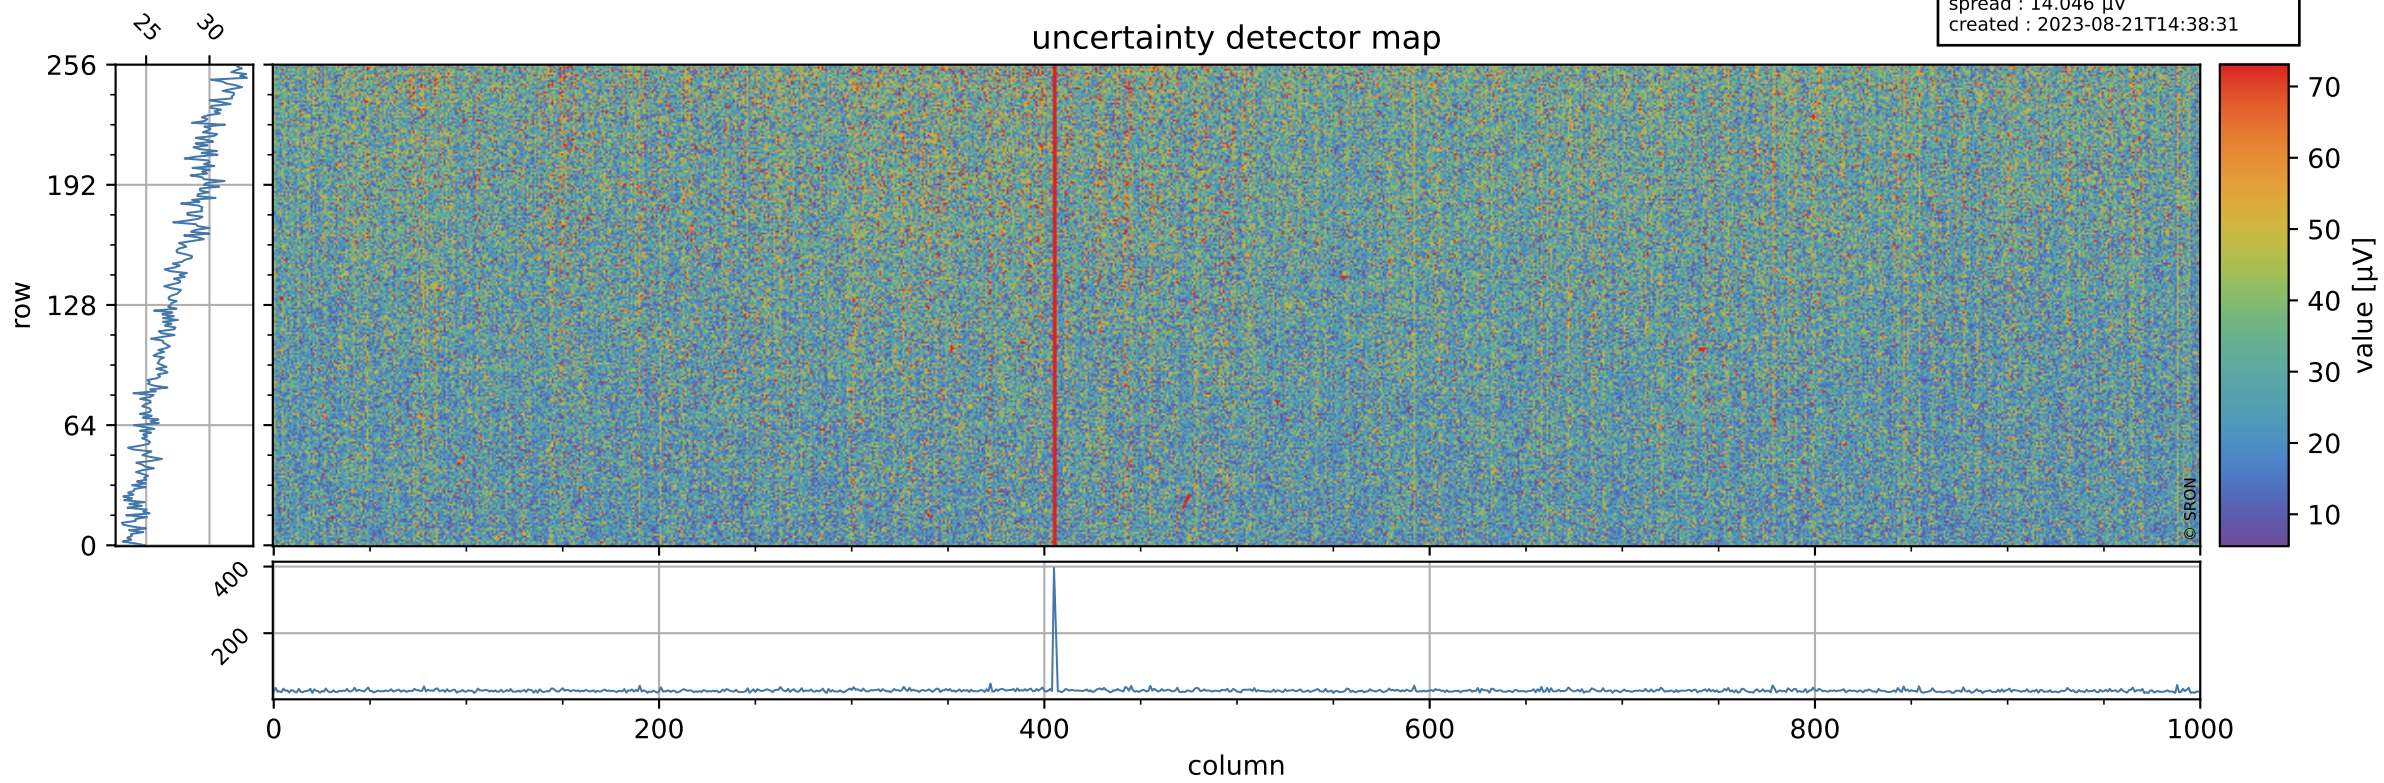

Tropomi SWIR offset (official)

orbits : 20 in [12262, 12307]
coverage : 2020-02-24 / 2020-02-27
median : 0.52591 V
spread : 0.035914 V
created : 2023-08-21T14:38:30

value detector map

Tropomi SWIR offset (official)

orbits : 20 in [12262, 12307]
coverage : 2020-02-24 / 2020-02-27
median : 27.624 μV
spread : 14.046 μV
created : 2023-08-21T14:38:31

Tropomi SWIR offset (official)

orbits : 20 in [12262, 12307]
coverage : 2020-02-24 / 2020-02-27
median : -0.10552 mV
spread : 0.36011 mV
created : 2023-08-21T14:38:31

value compared with SWIR offset CKD

Tropomi SWIR offset (official) ground-tracks of Sentinel-5P

orbits : 20 in [12262, 12307]
coverage : 2020-02-24 / 2020-02-27
created : 2023-08-21T14:38:31

Tropomi SWIR offset (official)

orbits : [2827, 12307]
coverage : 2018-04-30 / 2020-02-27
created : 2023-08-21T14:38:32

trend of detector median & temperatures