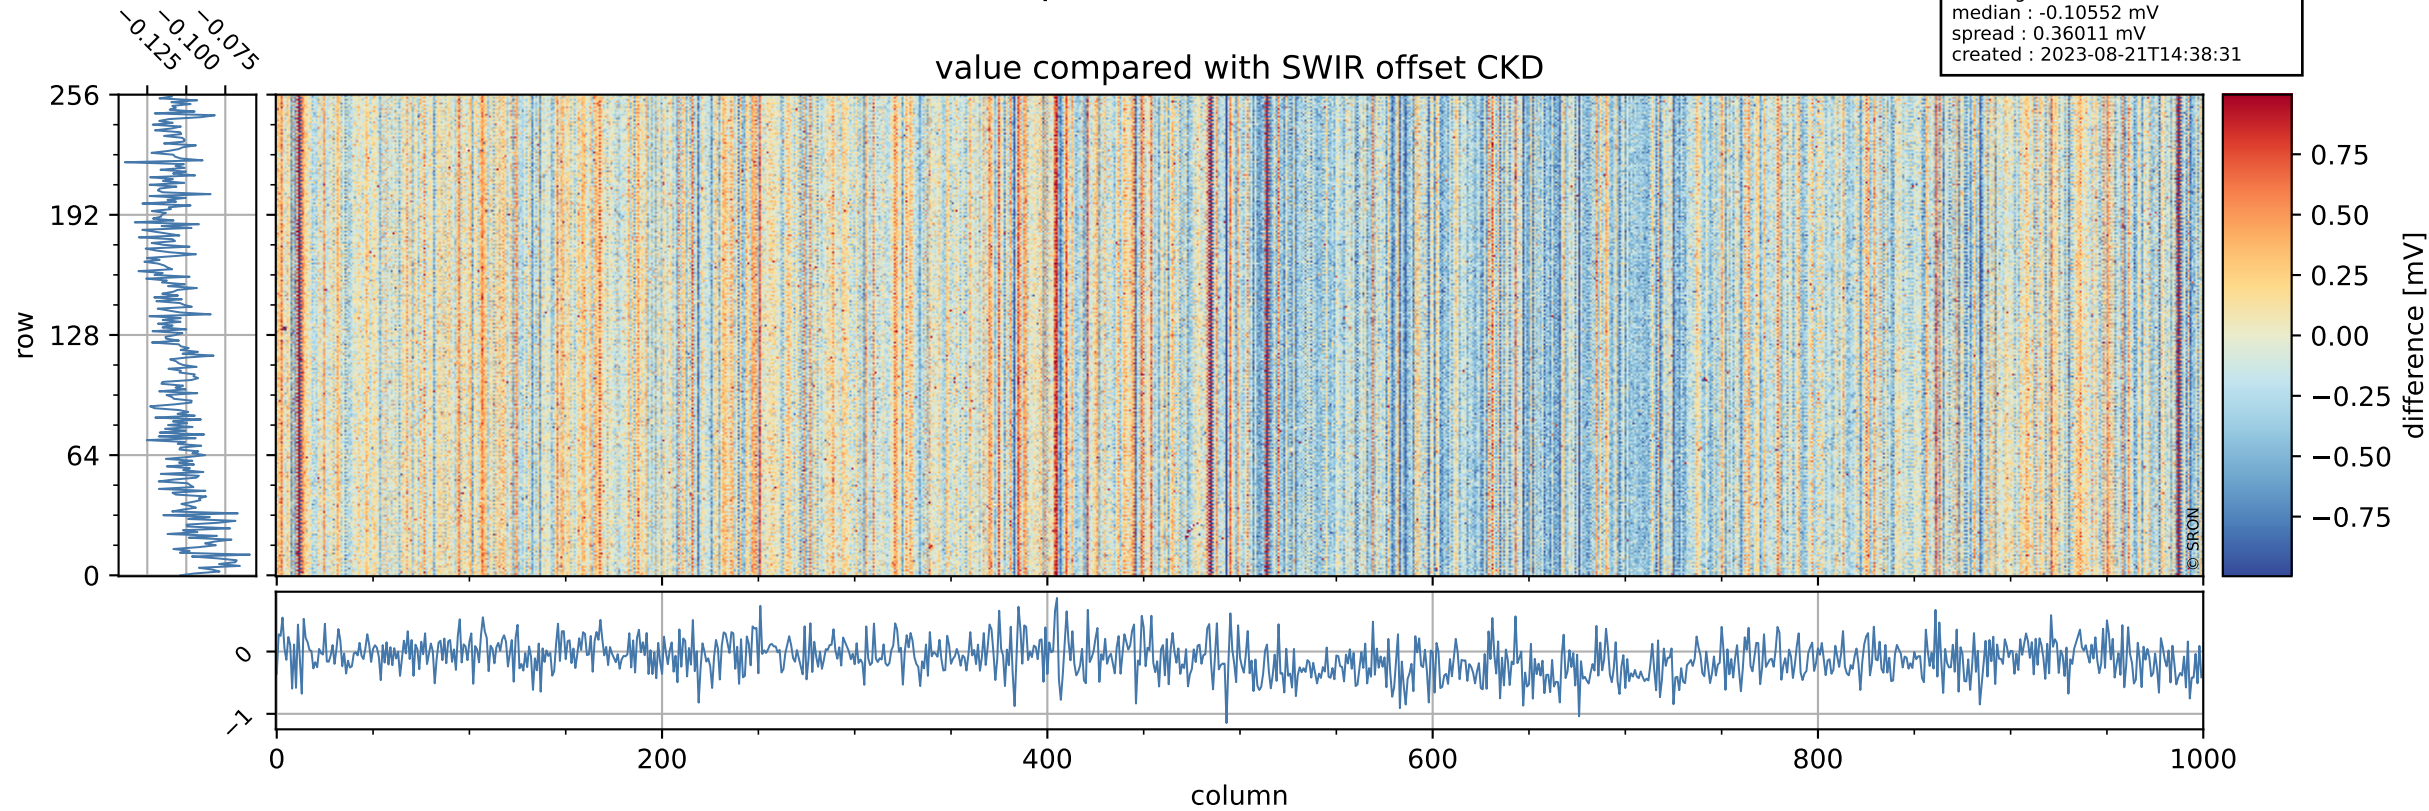

Tropomi SWIR offset (official)

orbits : 20 in [12262, 12307]
coverage : 2020-02-24 / 2020-02-27
median : 0.52591 V
spread : 0.035914 V
created : 2023-08-21T14:38:30

value detector map

Tropomi SWIR offset (official)

orbits : 20 in [12262, 12307]
coverage : 2020-02-24 / 2020-02-27
median : 27.624 μV
spread : 14.046 μV
created : 2023-08-21T14:38:31

Tropomi SWIR offset (official)

orbits : 20 in [12262, 12307]
coverage : 2020-02-24 / 2020-02-27
median : -0.10552 mV
spread : 0.36011 mV
created : 2023-08-21T14:38:31

value compared with SWIR offset CKD

Tropomi SWIR offset (official) ground-tracks of Sentinel-5P

orbits : 20 in [12262, 12307]
coverage : 2020-02-24 / 2020-02-27
created : 2023-08-21T14:38:31

Tropomi SWIR offset (official)

orbits : [2827, 12307]
coverage : 2018-04-30 / 2020-02-27
created : 2023-08-21T14:38:32

trend of detector median & temperatures