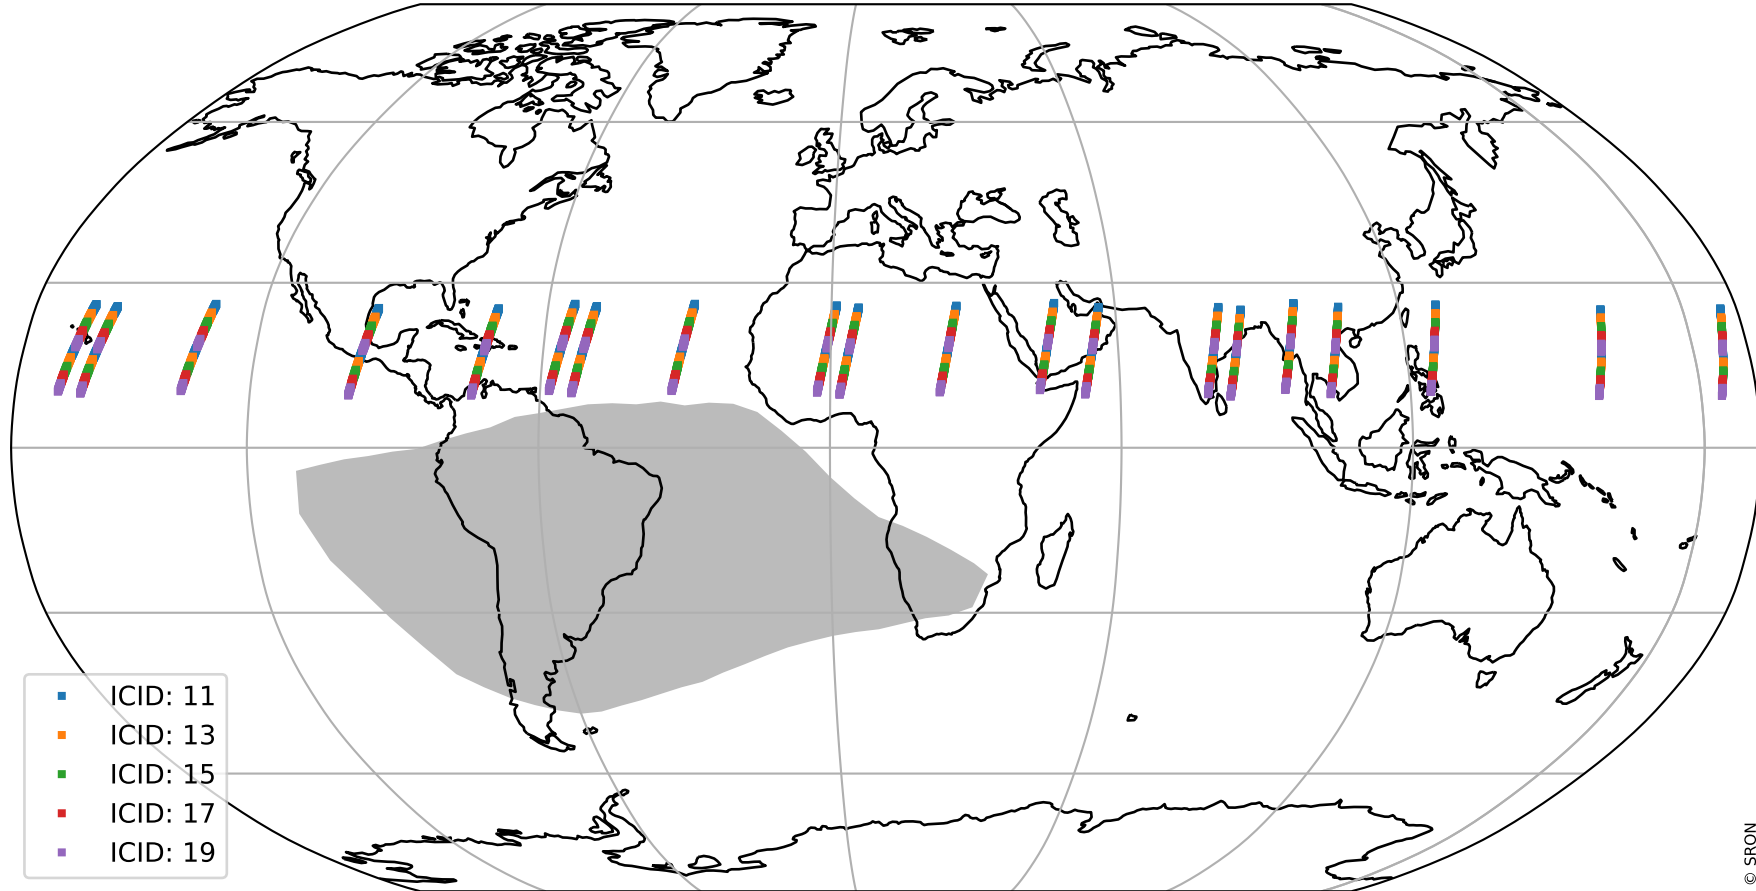

Tropomi SWIR offset (official)

orbits : 20 in [12262, 12307]
coverage : 2020-02-24 / 2020-02-27
median : 0.52591 V
spread : 0.035914 V
created : 2023-08-21T14:38:30

value detector map

Tropomi SWIR offset (official)

orbits : 20 in [12262, 12307]
coverage : 2020-02-24 / 2020-02-27
median : 27.624 μV
spread : 14.046 μV
created : 2023-08-21T14:38:31

Tropomi SWIR offset (official)

orbits : 20 in [12262, 12307]
coverage : 2020-02-24 / 2020-02-27
median : -0.10552 mV
spread : 0.36011 mV
created : 2023-08-21T14:38:31

value compared with SWIR offset CKD

Tropomi SWIR offset (official) ground-tracks of Sentinel-5P

orbits : 20 in [12262, 12307]
coverage : 2020-02-24 / 2020-02-27
created : 2023-08-21T14:38:31

Tropomi SWIR offset (official)

orbits : [2827, 12307]
coverage : 2018-04-30 / 2020-02-27
created : 2023-08-21T14:38:32

trend of detector median & temperatures