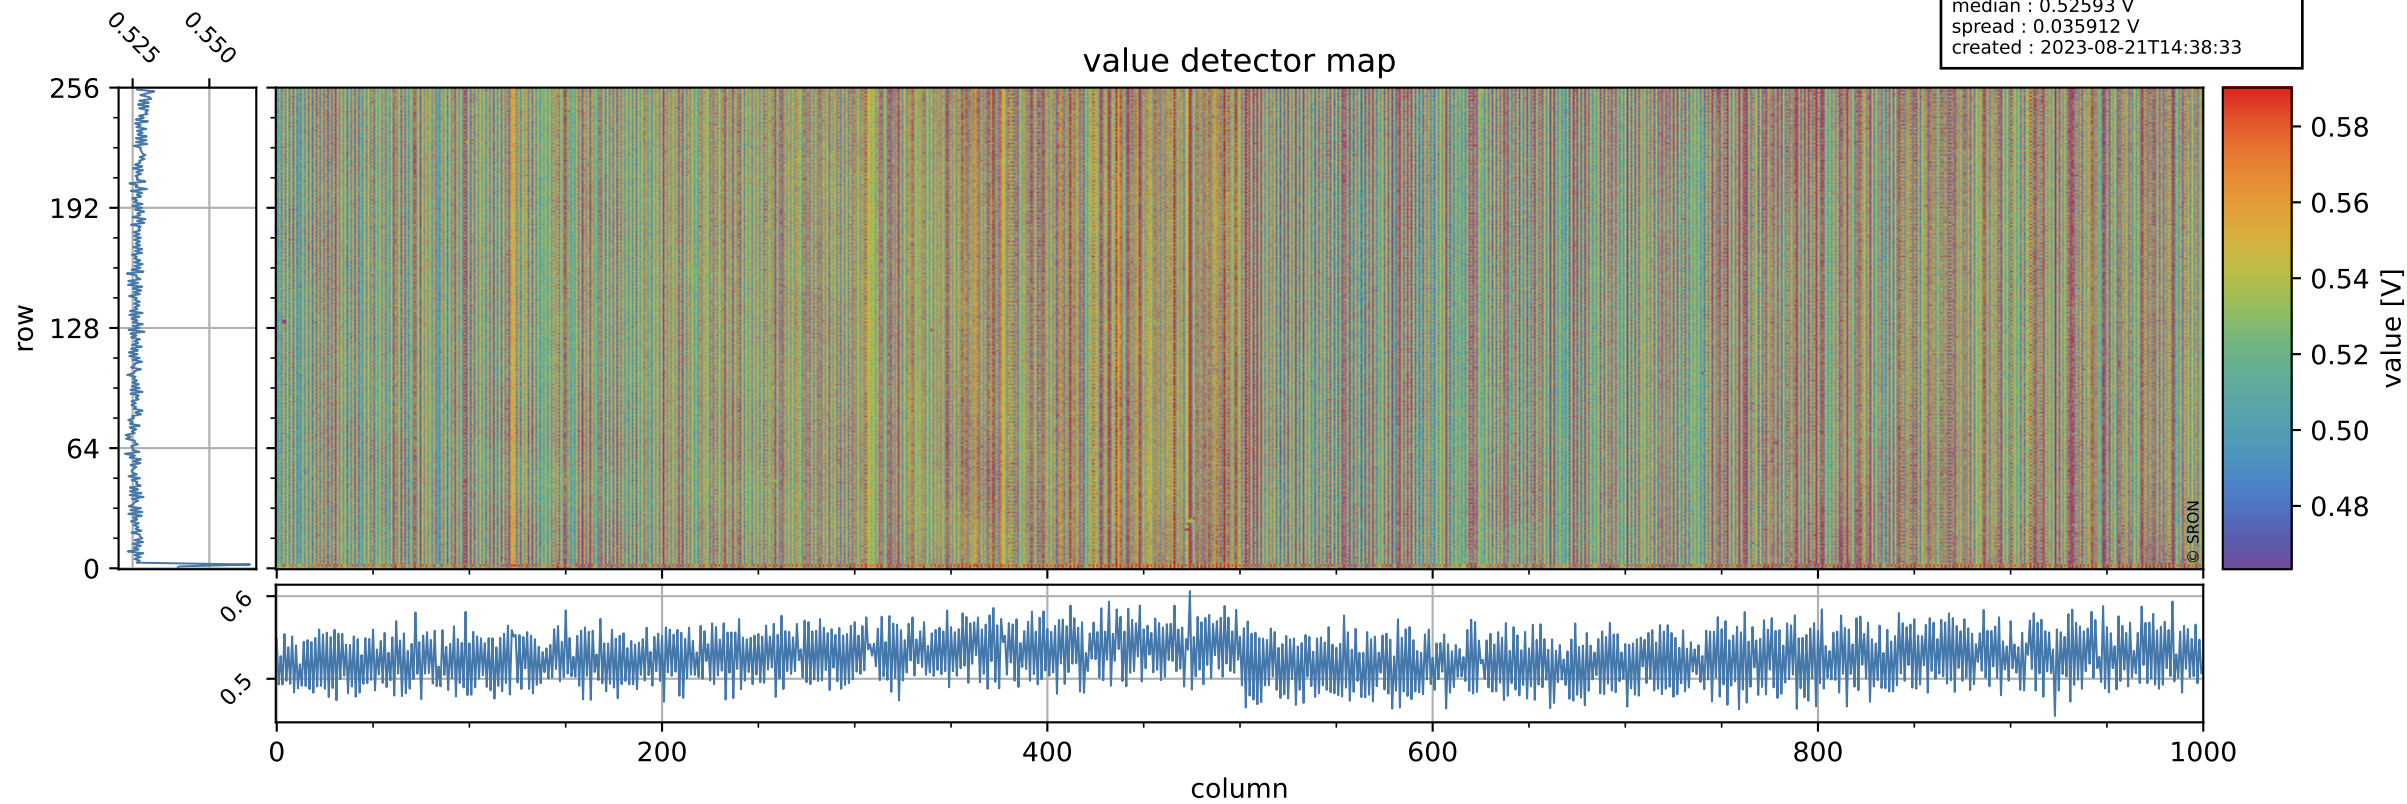

Tropomi SWIR offset (official)

orbits : 19 in [12277, 12322]
coverage : 2020-02-25 / 2020-02-28
median : 0.52593 V
spread : 0.035912 V
created : 2023-08-21T14:38:33

value detector map

Tropomi SWIR offset (official)

orbits : 19 in [12277, 12322]
coverage : 2020-02-25 / 2020-02-28
median : 27.849 μV
spread : 14.111 μV
created : 2023-08-21T14:38:33

Tropomi SWIR offset (official)

orbits : 19 in [12277, 12322]
coverage : 2020-02-25 / 2020-02-28
median : -0.095743 mV
spread : 0.35577 mV
created : 2023-08-21T14:38:33

value compared with SWIR offset CKD

Tropomi SWIR offset (official) ground-tracks of Sentinel-5P

orbits : 19 in [12277, 12322]
coverage : 2020-02-25 / 2020-02-28
created : 2023-08-21T14:38:34

Tropomi SWIR offset (official)

orbits : [2827, 12322]
coverage : 2018-04-30 / 2020-02-28
created : 2023-08-21T14:38:34

trend of detector median & temperatures