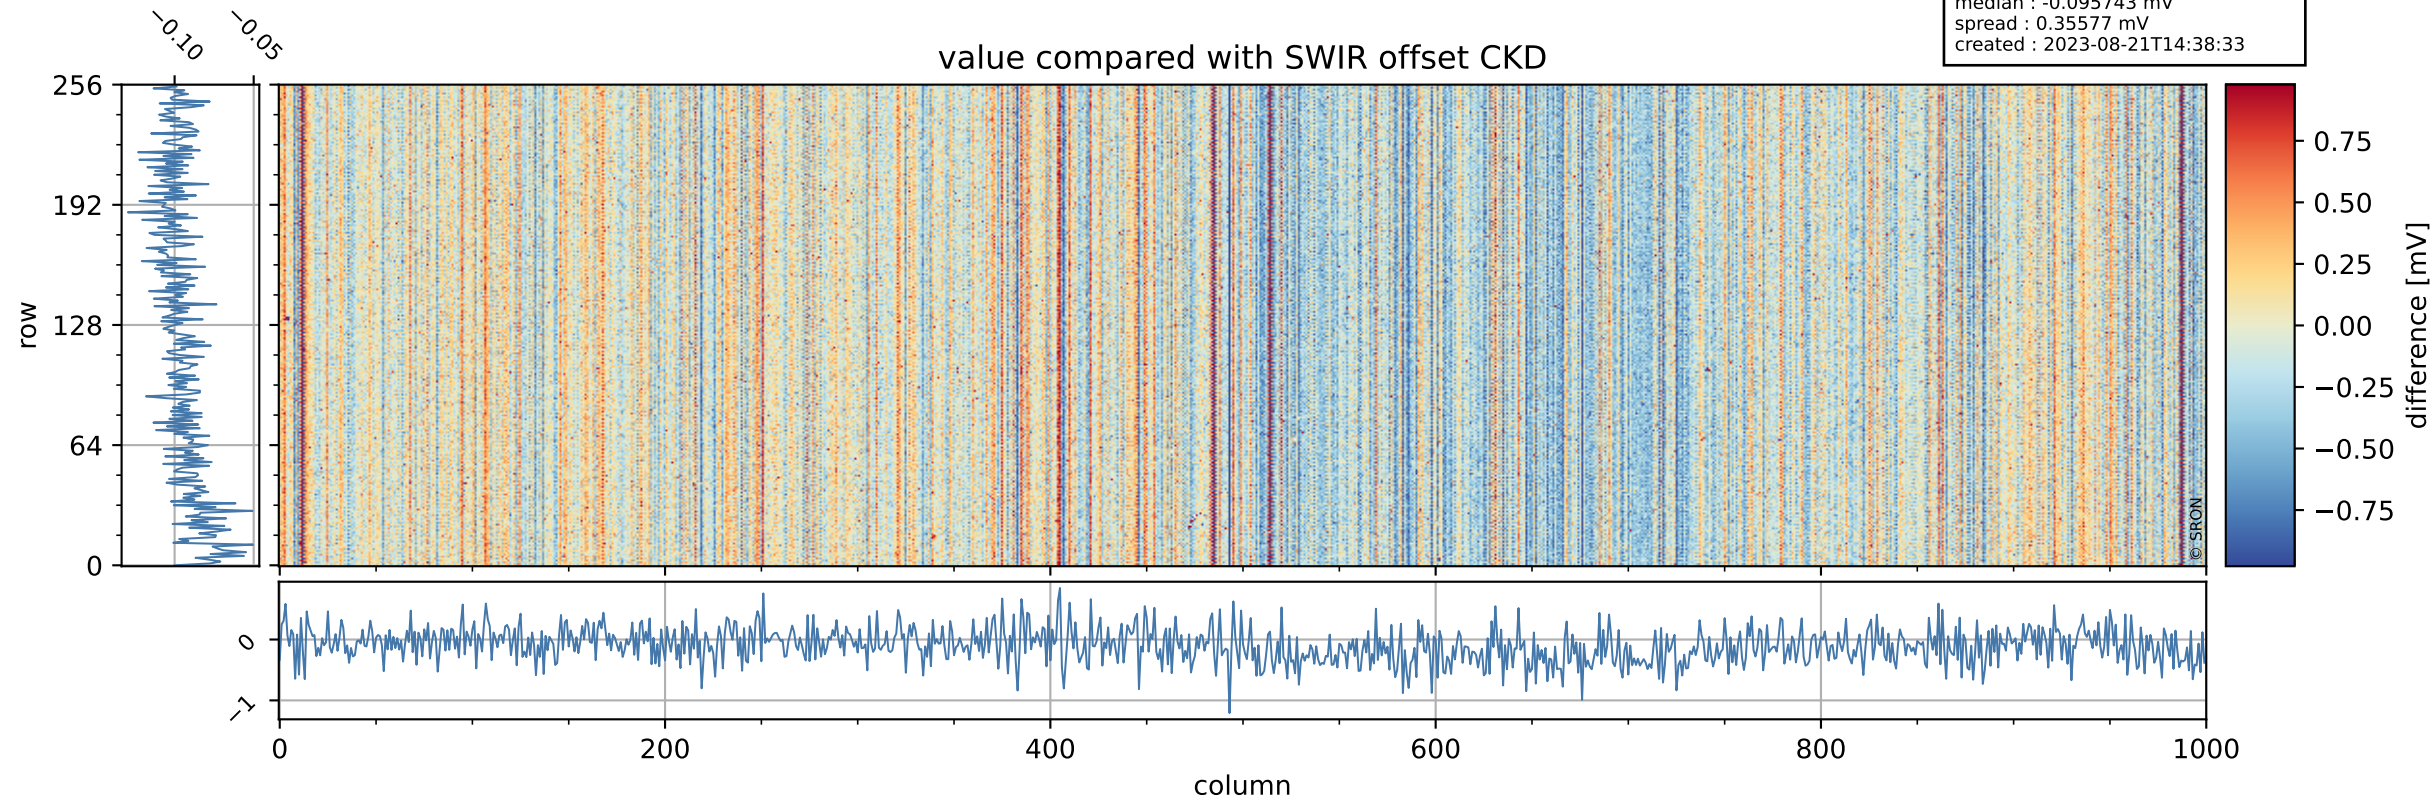

Tropomi SWIR offset (official)

orbits : 19 in [12277, 12322]
coverage : 2020-02-25 / 2020-02-28
median : 0.52593 V
spread : 0.035912 V
created : 2023-08-21T14:38:33

value detector map

Tropomi SWIR offset (official)

orbits : 19 in [12277, 12322]
coverage : 2020-02-25 / 2020-02-28
median : 27.849 μV
spread : 14.111 μV
created : 2023-08-21T14:38:33

Tropomi SWIR offset (official)

orbits : 19 in [12277, 12322]
coverage : 2020-02-25 / 2020-02-28
median : -0.095743 mV
spread : 0.35577 mV
created : 2023-08-21T14:38:33

value compared with SWIR offset CKD

Tropomi SWIR offset (official) ground-tracks of Sentinel-5P

orbits : 19 in [12277, 12322]
coverage : 2020-02-25 / 2020-02-28
created : 2023-08-21T14:38:34

Tropomi SWIR offset (official)

orbits : [2827, 12322]
coverage : 2018-04-30 / 2020-02-28
created : 2023-08-21T14:38:34

trend of detector median & temperatures