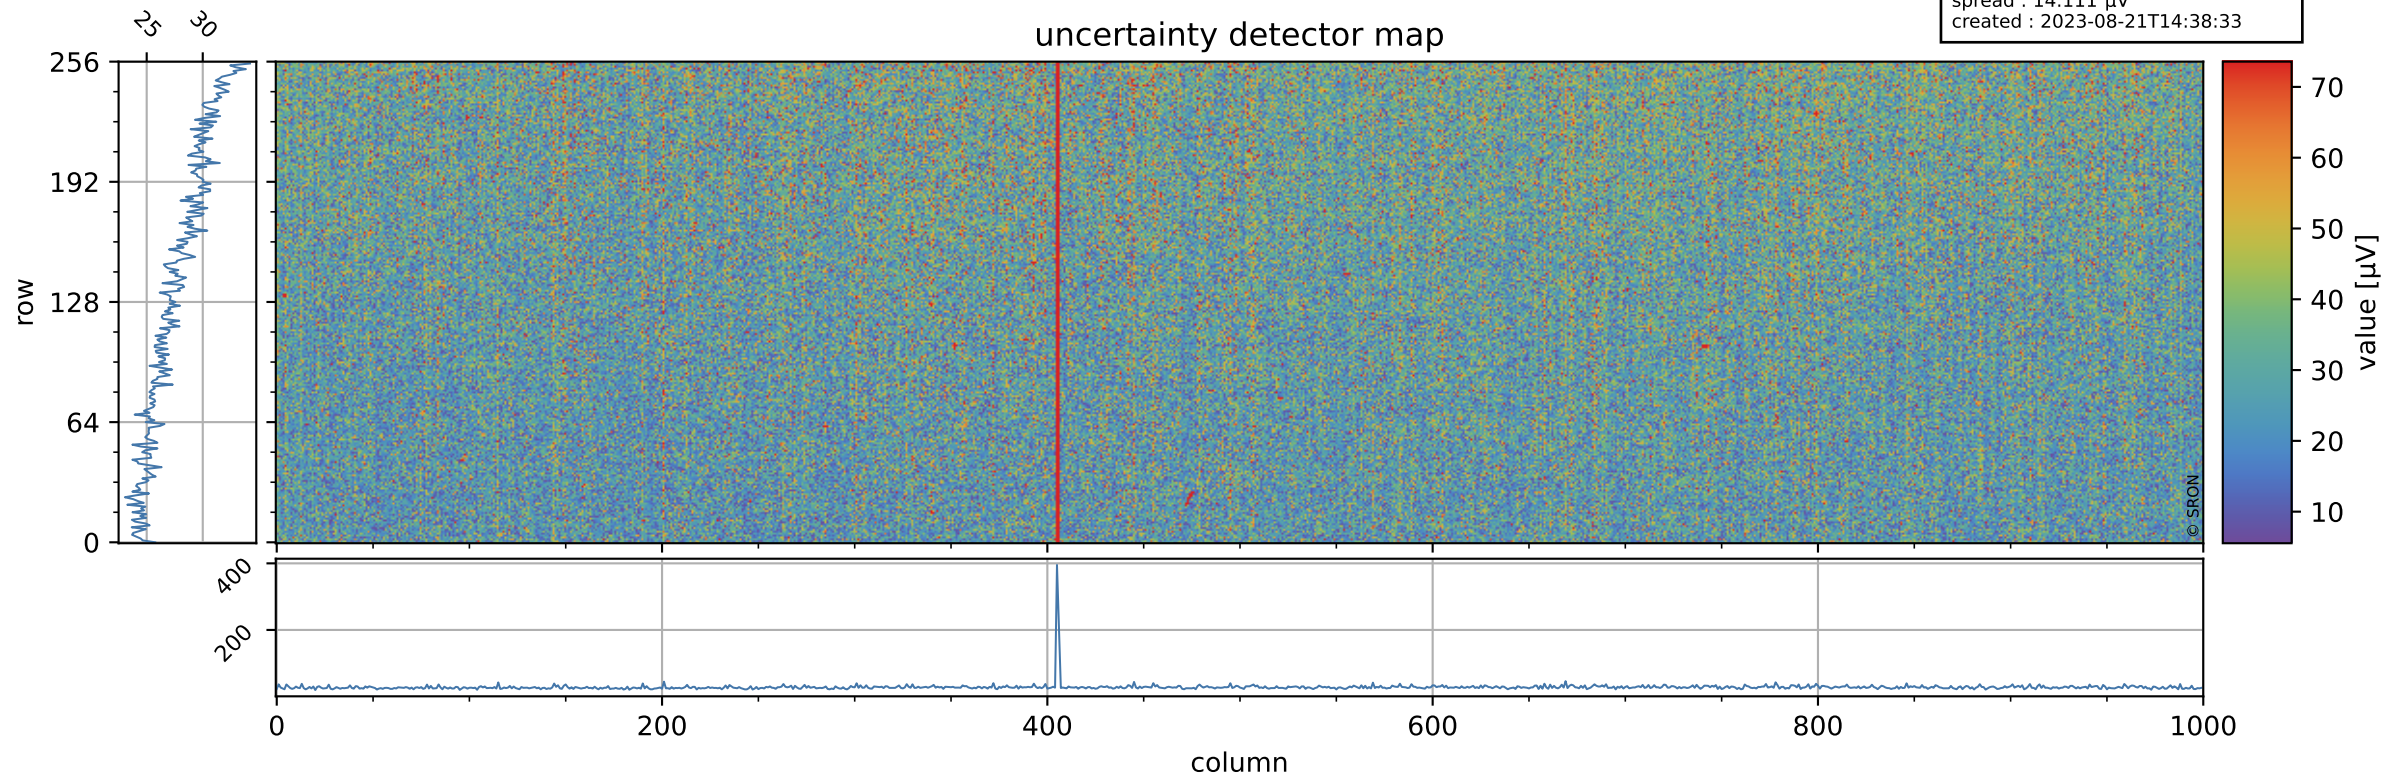

Tropomi SWIR offset (official)

orbits : 19 in [12277, 12322]
coverage : 2020-02-25 / 2020-02-28
median : 0.52593 V
spread : 0.035912 V
created : 2023-08-21T14:38:33

value detector map

Tropomi SWIR offset (official)

orbits : 19 in [12277, 12322]
coverage : 2020-02-25 / 2020-02-28
median : 27.849 μV
spread : 14.111 μV
created : 2023-08-21T14:38:33

Tropomi SWIR offset (official)

orbits : 19 in [12277, 12322]
coverage : 2020-02-25 / 2020-02-28
median : -0.095743 mV
spread : 0.35577 mV
created : 2023-08-21T14:38:33

value compared with SWIR offset CKD

Tropomi SWIR offset (official) ground-tracks of Sentinel-5P

orbits : 19 in [12277, 12322]
coverage : 2020-02-25 / 2020-02-28
created : 2023-08-21T14:38:34

Tropomi SWIR offset (official)

orbits : [2827, 12322]
coverage : 2018-04-30 / 2020-02-28
created : 2023-08-21T14:38:34

trend of detector median & temperatures