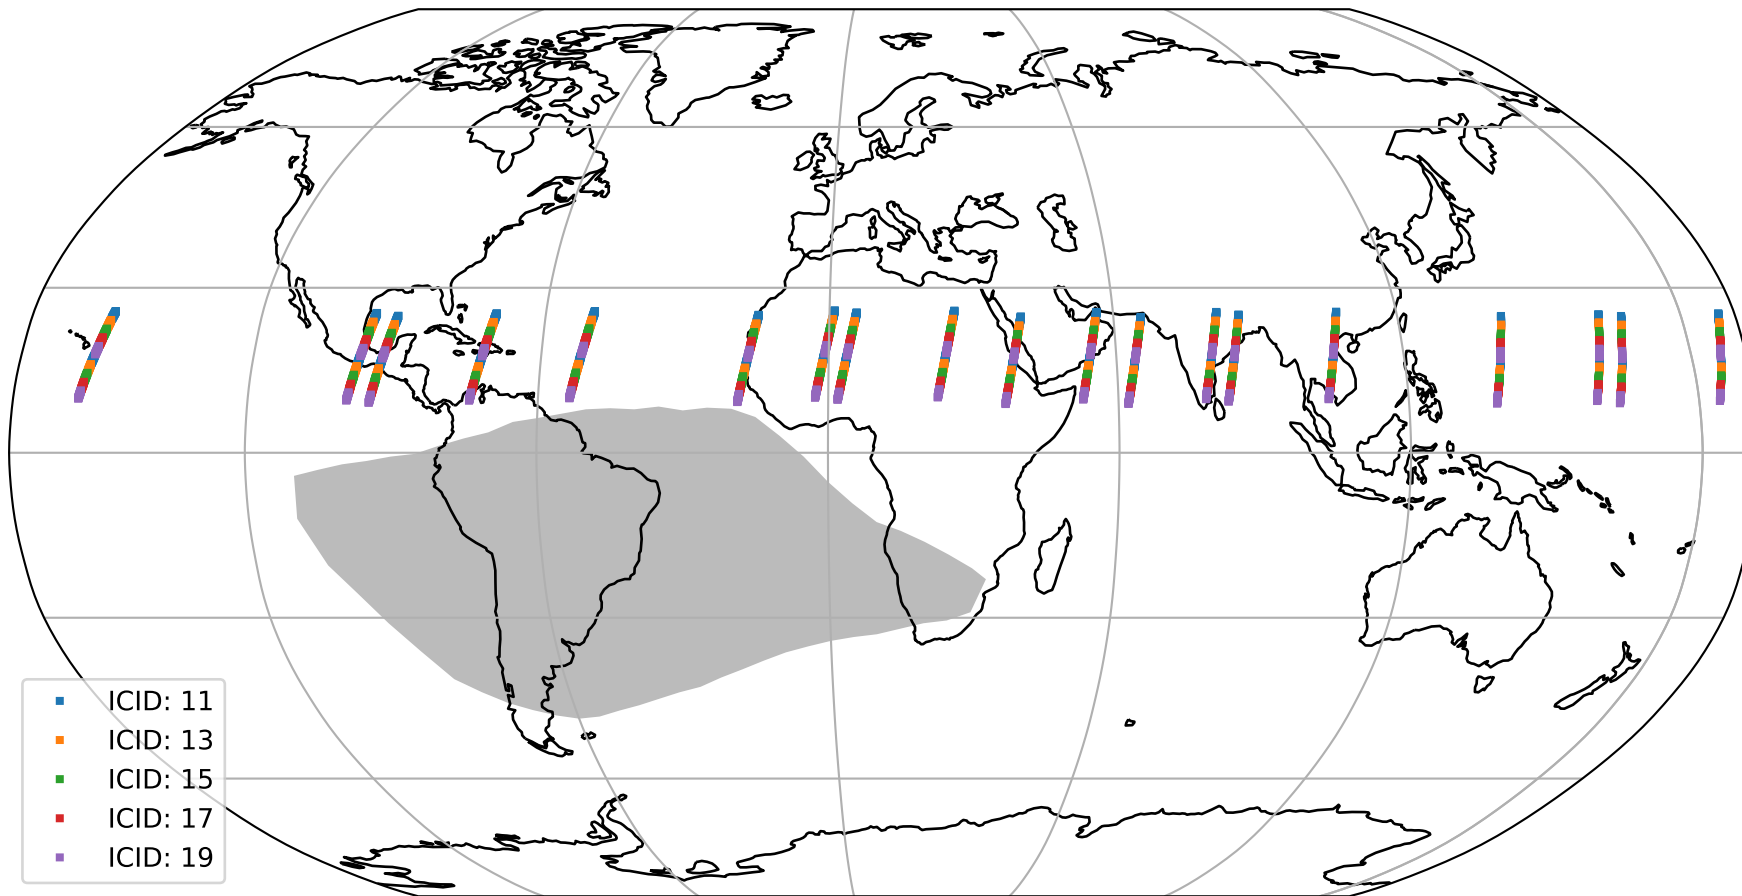

Tropomi SWIR offset (official)

orbits : 19 in [12277, 12322]
coverage : 2020-02-25 / 2020-02-28
median : 0.52593 V
spread : 0.035912 V
created : 2023-08-21T14:38:33

value detector map

Tropomi SWIR offset (official)

orbits : 19 in [12277, 12322]
coverage : 2020-02-25 / 2020-02-28
median : 27.849 μV
spread : 14.111 μV
created : 2023-08-21T14:38:33

Tropomi SWIR offset (official)

orbits : 19 in [12277, 12322]
coverage : 2020-02-25 / 2020-02-28
median : -0.095743 mV
spread : 0.35577 mV
created : 2023-08-21T14:38:33

value compared with SWIR offset CKD

Tropomi SWIR offset (official) ground-tracks of Sentinel-5P

orbits : 19 in [12277, 12322]
coverage : 2020-02-25 / 2020-02-28
created : 2023-08-21T14:38:34

Tropomi SWIR offset (official)

orbits : [2827, 12322]
coverage : 2018-04-30 / 2020-02-28
created : 2023-08-21T14:38:34

trend of detector median & temperatures