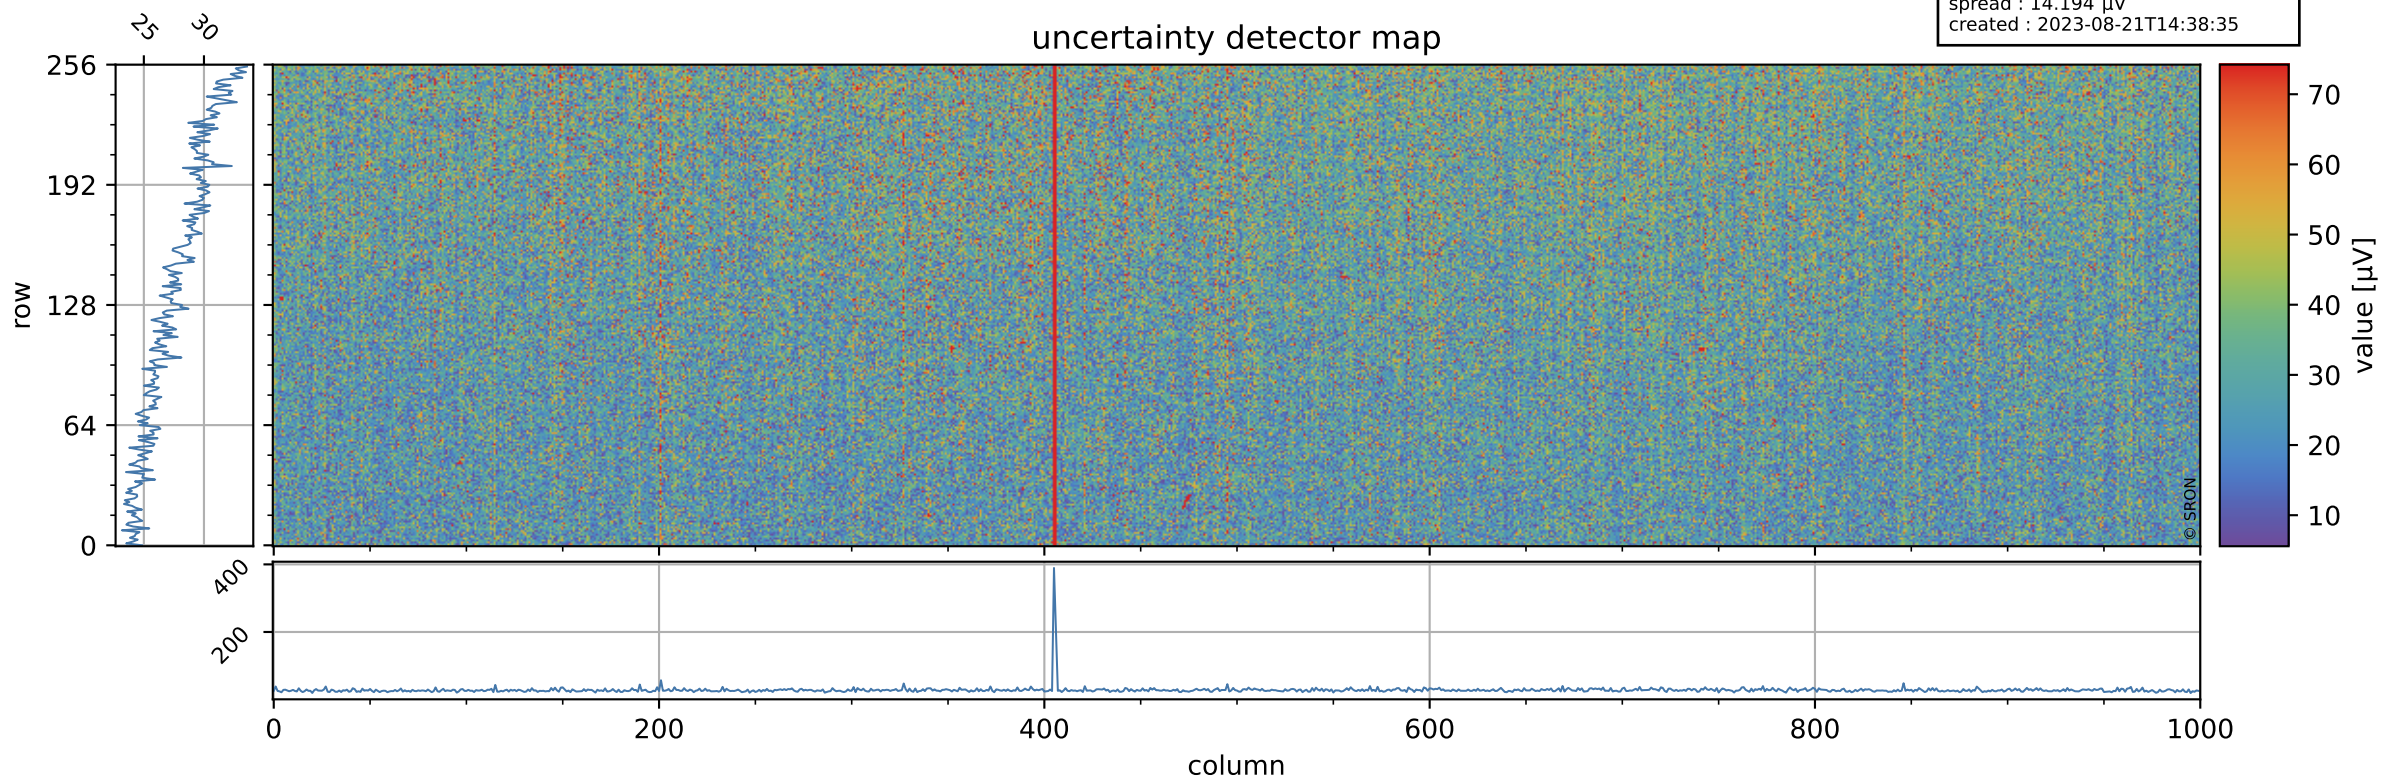

Tropomi SWIR offset (official)

orbits : 20 in [12292, 12337]
coverage : 2020-02-26 / 2020-02-29
median : 0.52593 V
spread : 0.035911 V
created : 2023-08-21T14:38:35

value detector map

Tropomi SWIR offset (official)

orbits : 20 in [12292, 12337]
coverage : 2020-02-26 / 2020-02-29
median : 27.826 μV
spread : 14.194 μV
created : 2023-08-21T14:38:35

Tropomi SWIR offset (official)

orbits : 20 in [12292, 12337]
coverage : 2020-02-26 / 2020-02-29
median : -0.0932 mV
spread : 0.35365 mV
created : 2023-08-21T14:38:36

value compared with SWIR offset CKD

Tropomi SWIR offset (official) ground-tracks of Sentinel-5P

orbits : 20 in [12292, 12337]
coverage : 2020-02-26 / 2020-02-29
created : 2023-08-21T14:38:36

Tropomi SWIR offset (official)

orbits : [2827, 12337]
coverage : 2018-04-30 / 2020-02-29
created : 2023-08-21T14:38:37

trend of detector median & temperatures