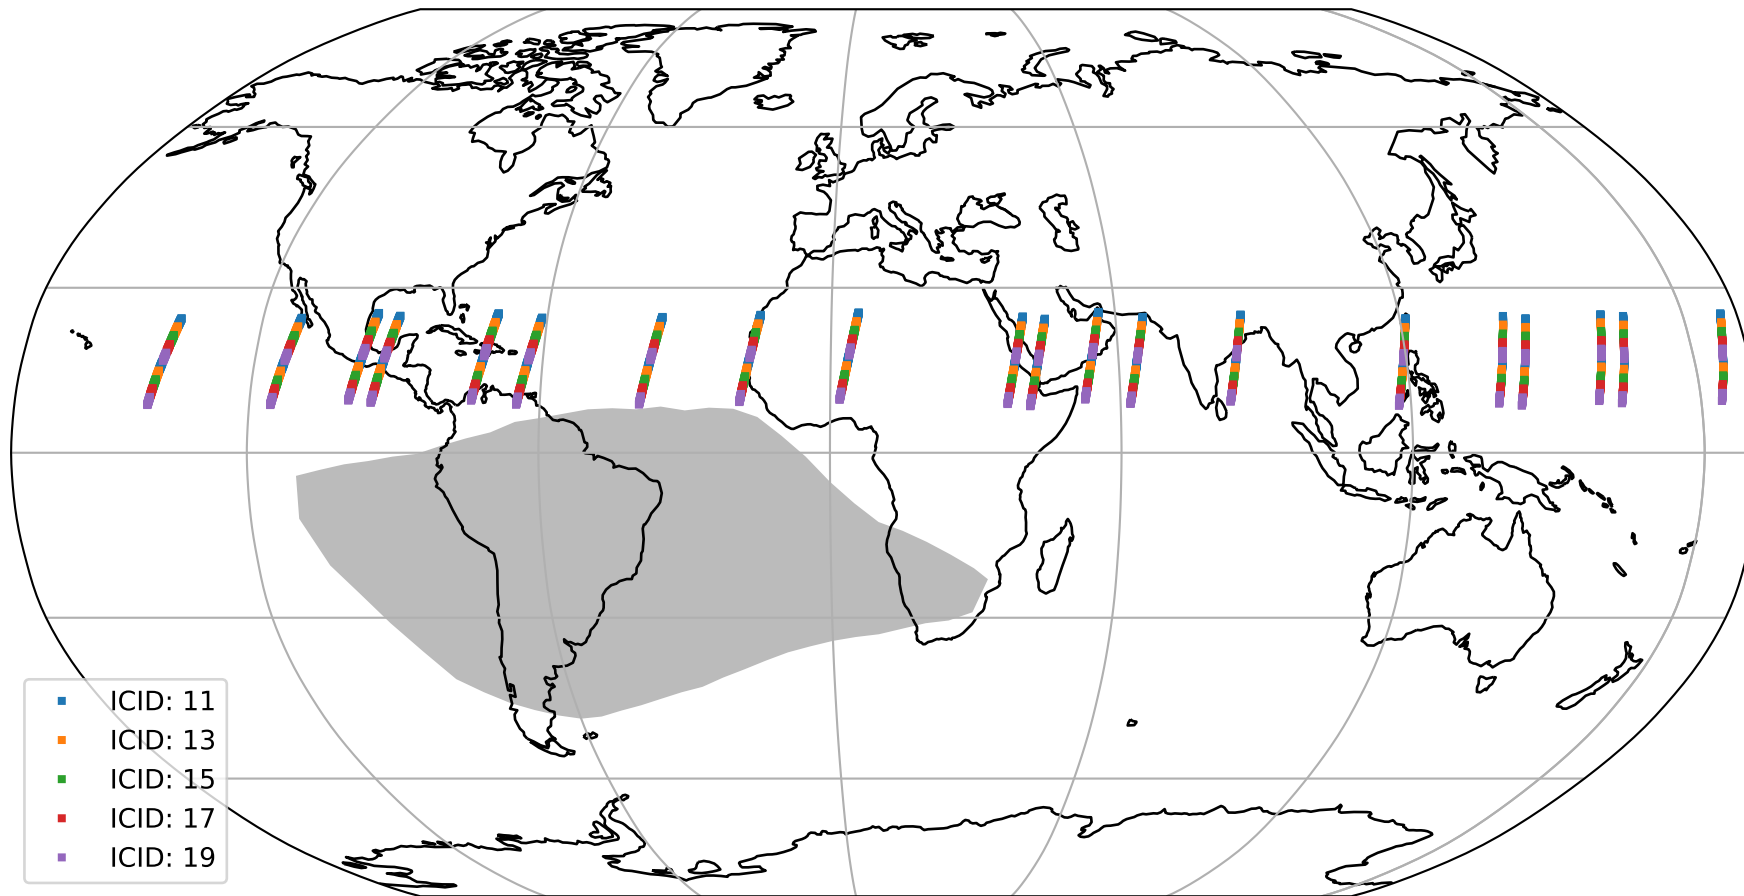

Tropomi SWIR offset (official)

orbits : 20 in [12292, 12337]
coverage : 2020-02-26 / 2020-02-29
median : 0.52593 V
spread : 0.035911 V
created : 2023-08-21T14:38:35

value detector map

Tropomi SWIR offset (official)

orbits : 20 in [12292, 12337]
coverage : 2020-02-26 / 2020-02-29
median : 27.826 μV
spread : 14.194 μV
created : 2023-08-21T14:38:35

Tropomi SWIR offset (official)

orbits : 20 in [12292, 12337]
coverage : 2020-02-26 / 2020-02-29
median : -0.0932 mV
spread : 0.35365 mV
created : 2023-08-21T14:38:36

value compared with SWIR offset CKD

Tropomi SWIR offset (official) ground-tracks of Sentinel-5P

orbits : 20 in [12292, 12337]
coverage : 2020-02-26 / 2020-02-29
created : 2023-08-21T14:38:36

Tropomi SWIR offset (official)

orbits : [2827, 12337]
coverage : 2018-04-30 / 2020-02-29
created : 2023-08-21T14:38:37

trend of detector median & temperatures