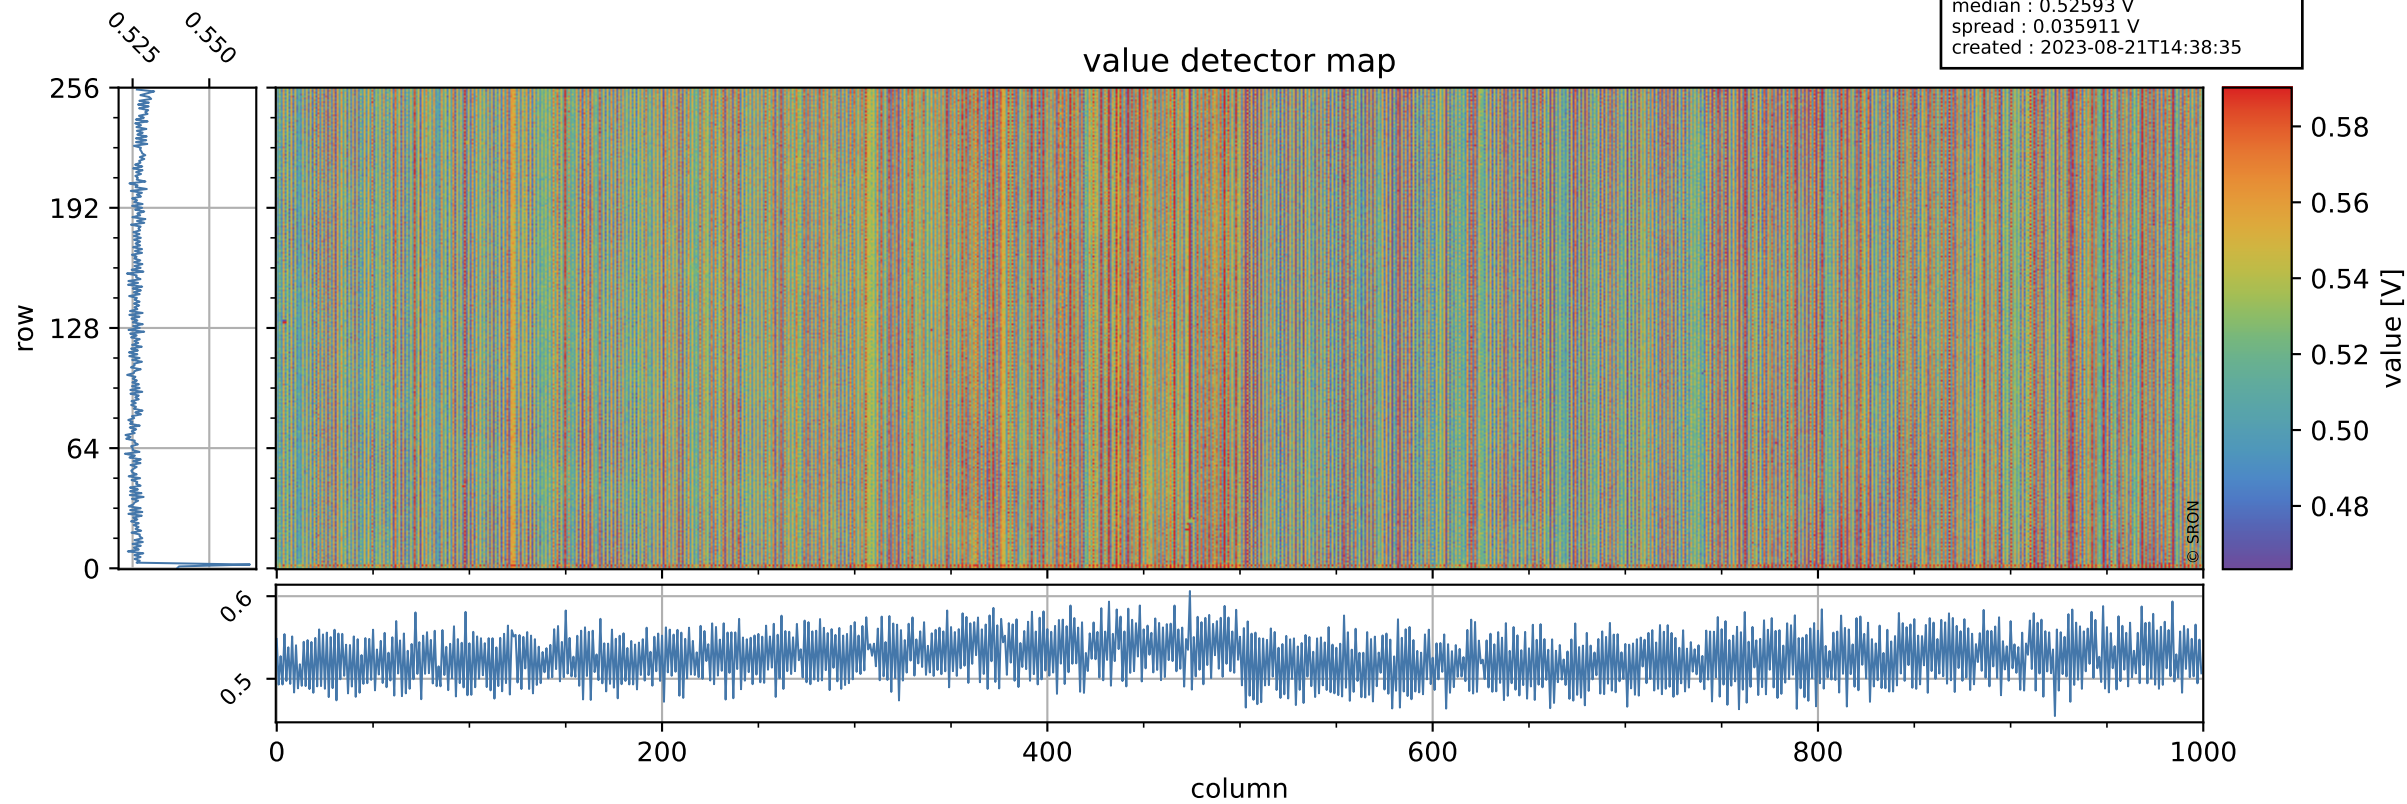

Tropomi SWIR offset (official)

orbits : 20 in [12292, 12337]
coverage : 2020-02-26 / 2020-02-29
median : 0.52593 V
spread : 0.035911 V
created : 2023-08-21T14:38:35

value detector map

Tropomi SWIR offset (official)

orbits : 20 in [12292, 12337]
coverage : 2020-02-26 / 2020-02-29
median : 27.826 μV
spread : 14.194 μV
created : 2023-08-21T14:38:35

Tropomi SWIR offset (official)

orbits : 20 in [12292, 12337]
coverage : 2020-02-26 / 2020-02-29
median : -0.0932 mV
spread : 0.35365 mV
created : 2023-08-21T14:38:36

value compared with SWIR offset CKD

Tropomi SWIR offset (official) ground-tracks of Sentinel-5P

orbits : 20 in [12292, 12337]
coverage : 2020-02-26 / 2020-02-29
created : 2023-08-21T14:38:36

Tropomi SWIR offset (official)

orbits : [2827, 12337]
coverage : 2018-04-30 / 2020-02-29
created : 2023-08-21T14:38:37

trend of detector median & temperatures