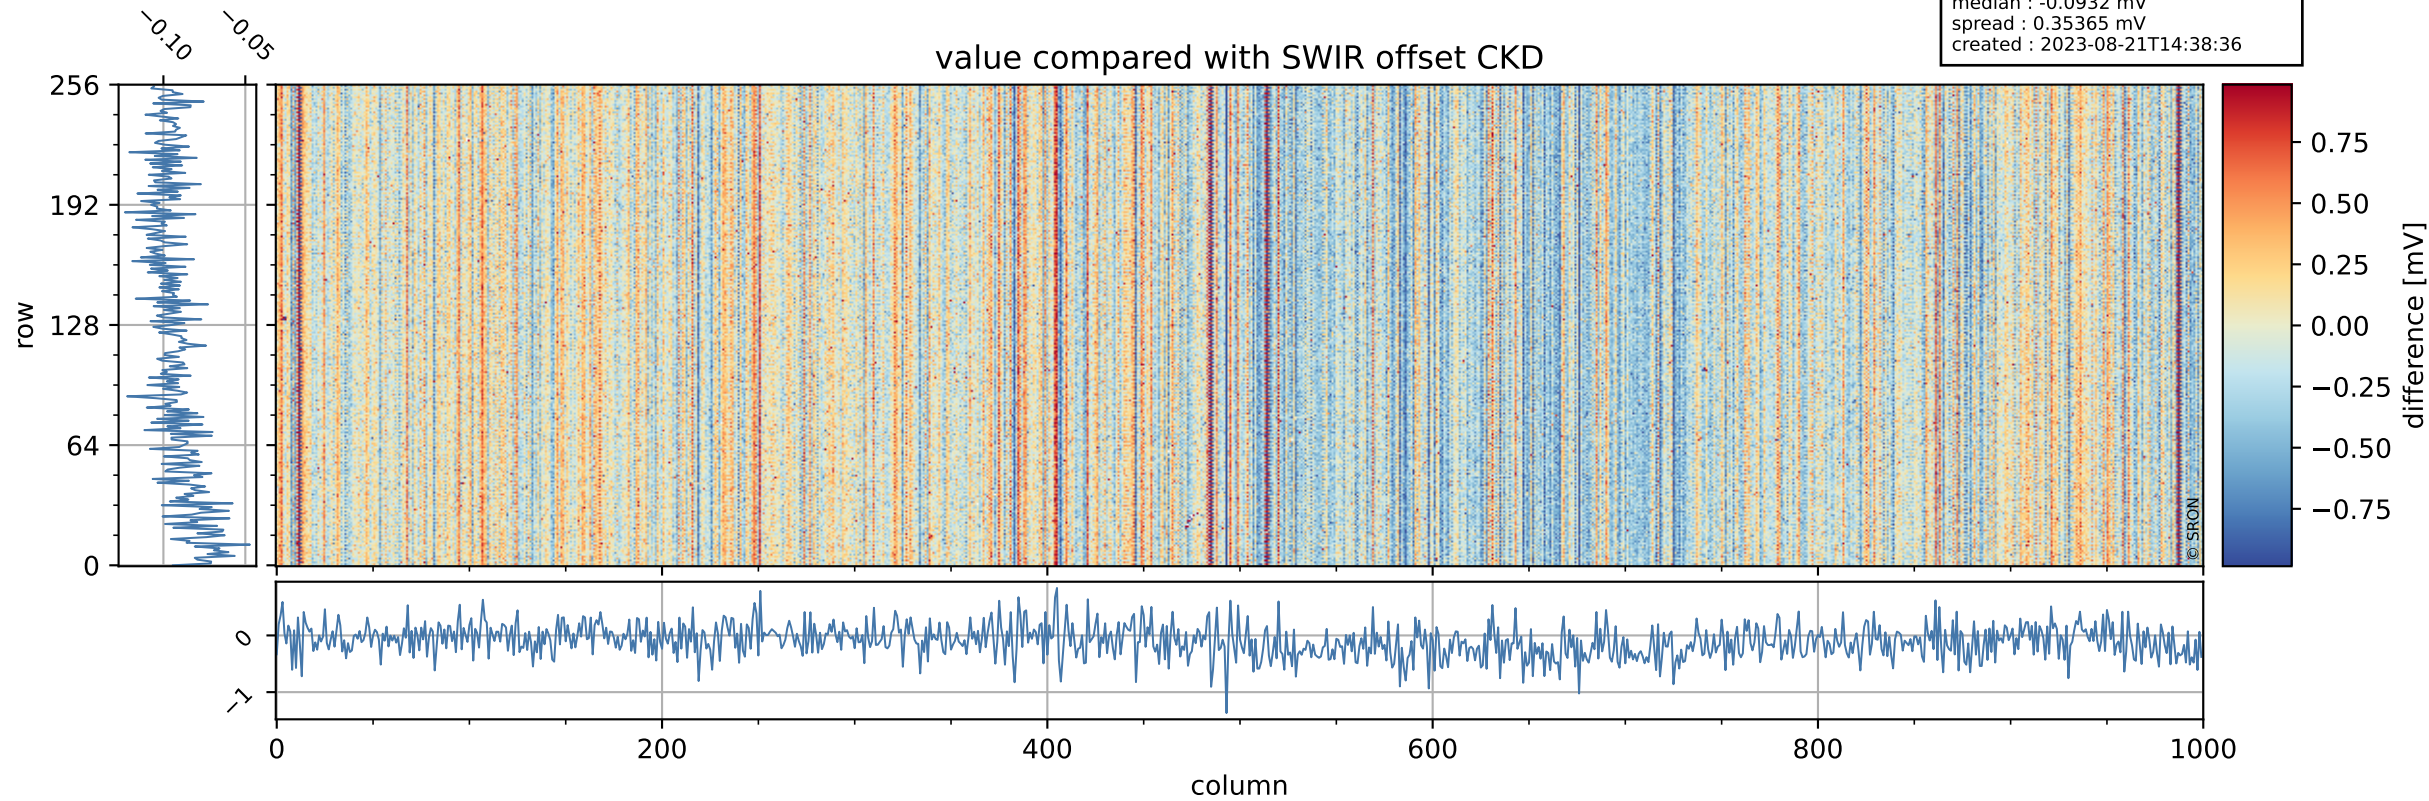

Tropomi SWIR offset (official)

orbits : 20 in [12292, 12337]
coverage : 2020-02-26 / 2020-02-29
median : 0.52593 V
spread : 0.035911 V
created : 2023-08-21T14:38:35

value detector map

Tropomi SWIR offset (official)

orbits : 20 in [12292, 12337]
coverage : 2020-02-26 / 2020-02-29
median : 27.826 μV
spread : 14.194 μV
created : 2023-08-21T14:38:35

Tropomi SWIR offset (official)

orbits : 20 in [12292, 12337]
coverage : 2020-02-26 / 2020-02-29
median : -0.0932 mV
spread : 0.35365 mV
created : 2023-08-21T14:38:36

value compared with SWIR offset CKD

Tropomi SWIR offset (official) ground-tracks of Sentinel-5P

orbits : 20 in [12292, 12337]
coverage : 2020-02-26 / 2020-02-29
created : 2023-08-21T14:38:36

Tropomi SWIR offset (official)

orbits : [2827, 12337]
coverage : 2018-04-30 / 2020-02-29
created : 2023-08-21T14:38:37

trend of detector median & temperatures