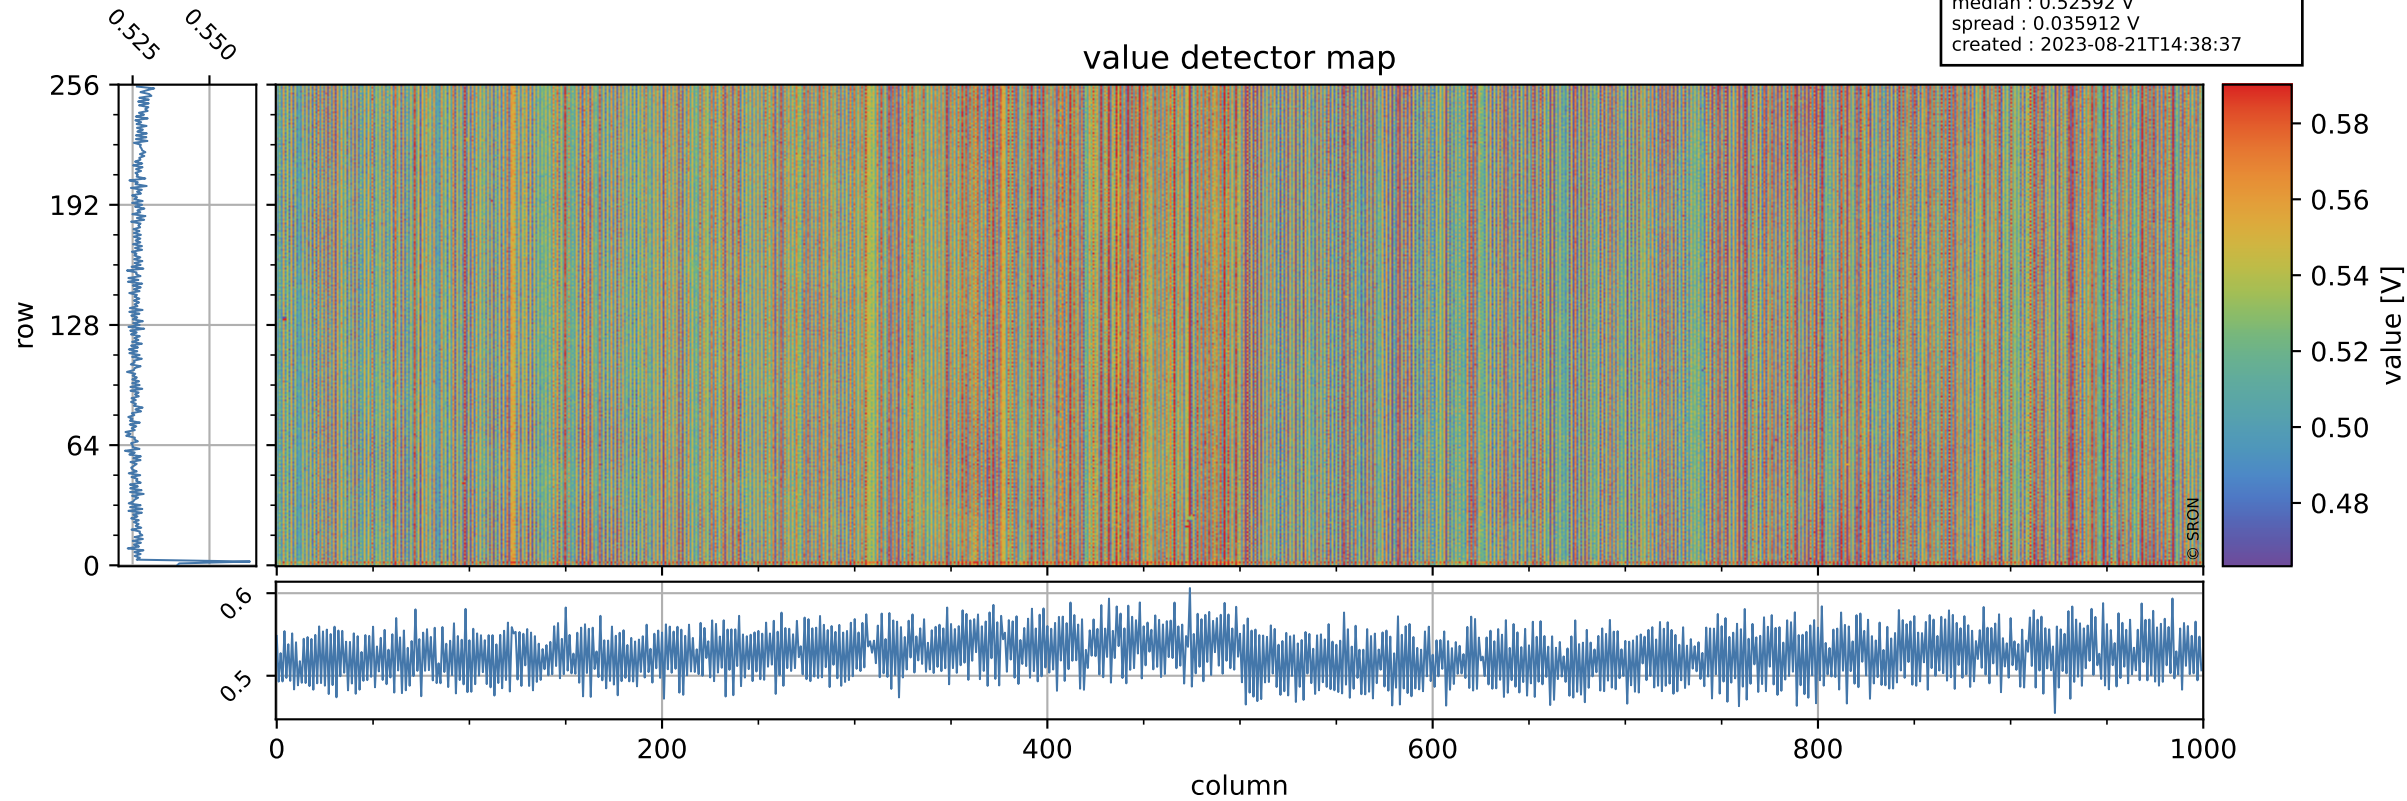

Tropomi SWIR offset (official)

orbits : 19 in [12307, 12352]
coverage : 2020-02-28 / 2020-03-02
median : 0.52592 V
spread : 0.035912 V
created : 2023-08-21T14:38:37

value detector map

Tropomi SWIR offset (official)

orbits : 19 in [12307, 12352]
coverage : 2020-02-28 / 2020-03-02
median : 27.891 μV
spread : 14.126 μV
created : 2023-08-21T14:38:38

Tropomi SWIR offset (official)

orbits : 19 in [12307, 12352]
coverage : 2020-02-28 / 2020-03-02
median : -0.097052 mV
spread : 0.35433 mV
created : 2023-08-21T14:38:38

value compared with SWIR offset CKD

Tropomi SWIR offset (official) ground-tracks of Sentinel-5P

orbits : 19 in [12307, 12352]
coverage : 2020-02-28 / 2020-03-02
created : 2023-08-21T14:38:39

- ICID: 11
- ICID: 13
- ICID: 15
- ICID: 17
- ICID: 19

Tropomi SWIR offset (official)

orbits : [2827, 12352]
coverage : 2018-04-30 / 2020-03-02
created : 2023-08-21T14:38:39

trend of detector median & temperatures