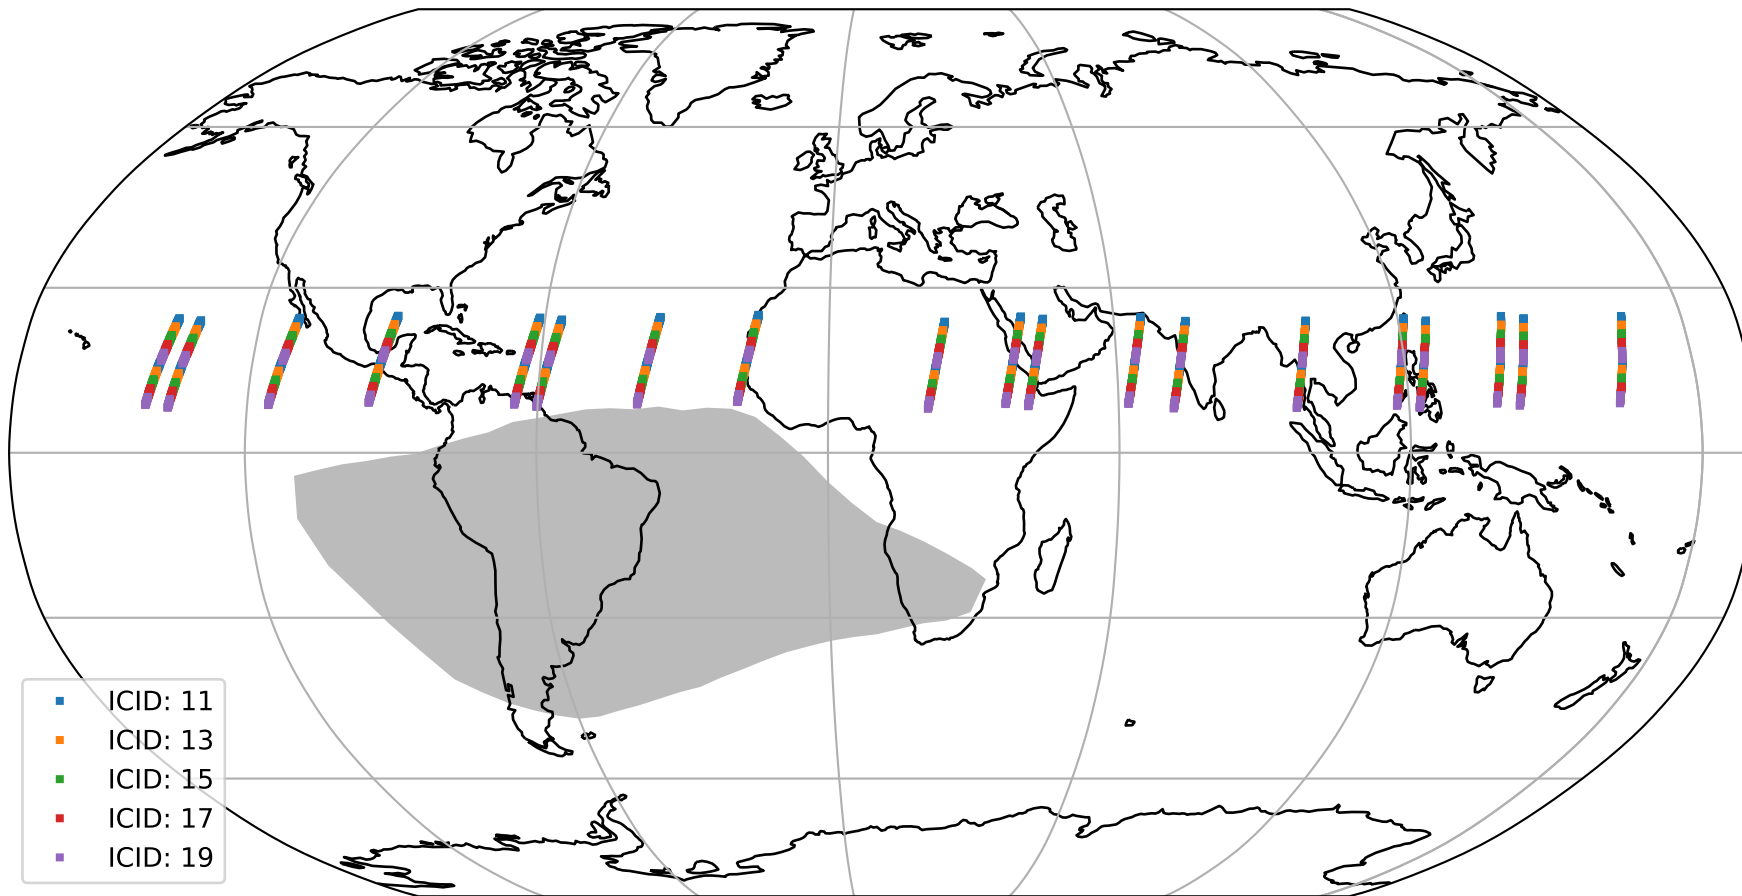

Tropomi SWIR offset (official)

orbits : 19 in [12307, 12352]
coverage : 2020-02-28 / 2020-03-02
median : 0.52592 V
spread : 0.035912 V
created : 2023-08-21T14:38:37

value detector map

Tropomi SWIR offset (official)

orbits : 19 in [12307, 12352]
coverage : 2020-02-28 / 2020-03-02
median : 27.891 μV
spread : 14.126 μV
created : 2023-08-21T14:38:38

Tropomi SWIR offset (official)

orbits : 19 in [12307, 12352]
coverage : 2020-02-28 / 2020-03-02
median : -0.097052 mV
spread : 0.35433 mV
created : 2023-08-21T14:38:38

value compared with SWIR offset CKD

Tropomi SWIR offset (official) ground-tracks of Sentinel-5P

orbits : 19 in [12307, 12352]
coverage : 2020-02-28 / 2020-03-02
created : 2023-08-21T14:38:39

- ICID: 11
- ICID: 13
- ICID: 15
- ICID: 17
- ICID: 19

Tropomi SWIR offset (official)

orbits : [2827, 12352]
coverage : 2018-04-30 / 2020-03-02
created : 2023-08-21T14:38:39

trend of detector median & temperatures