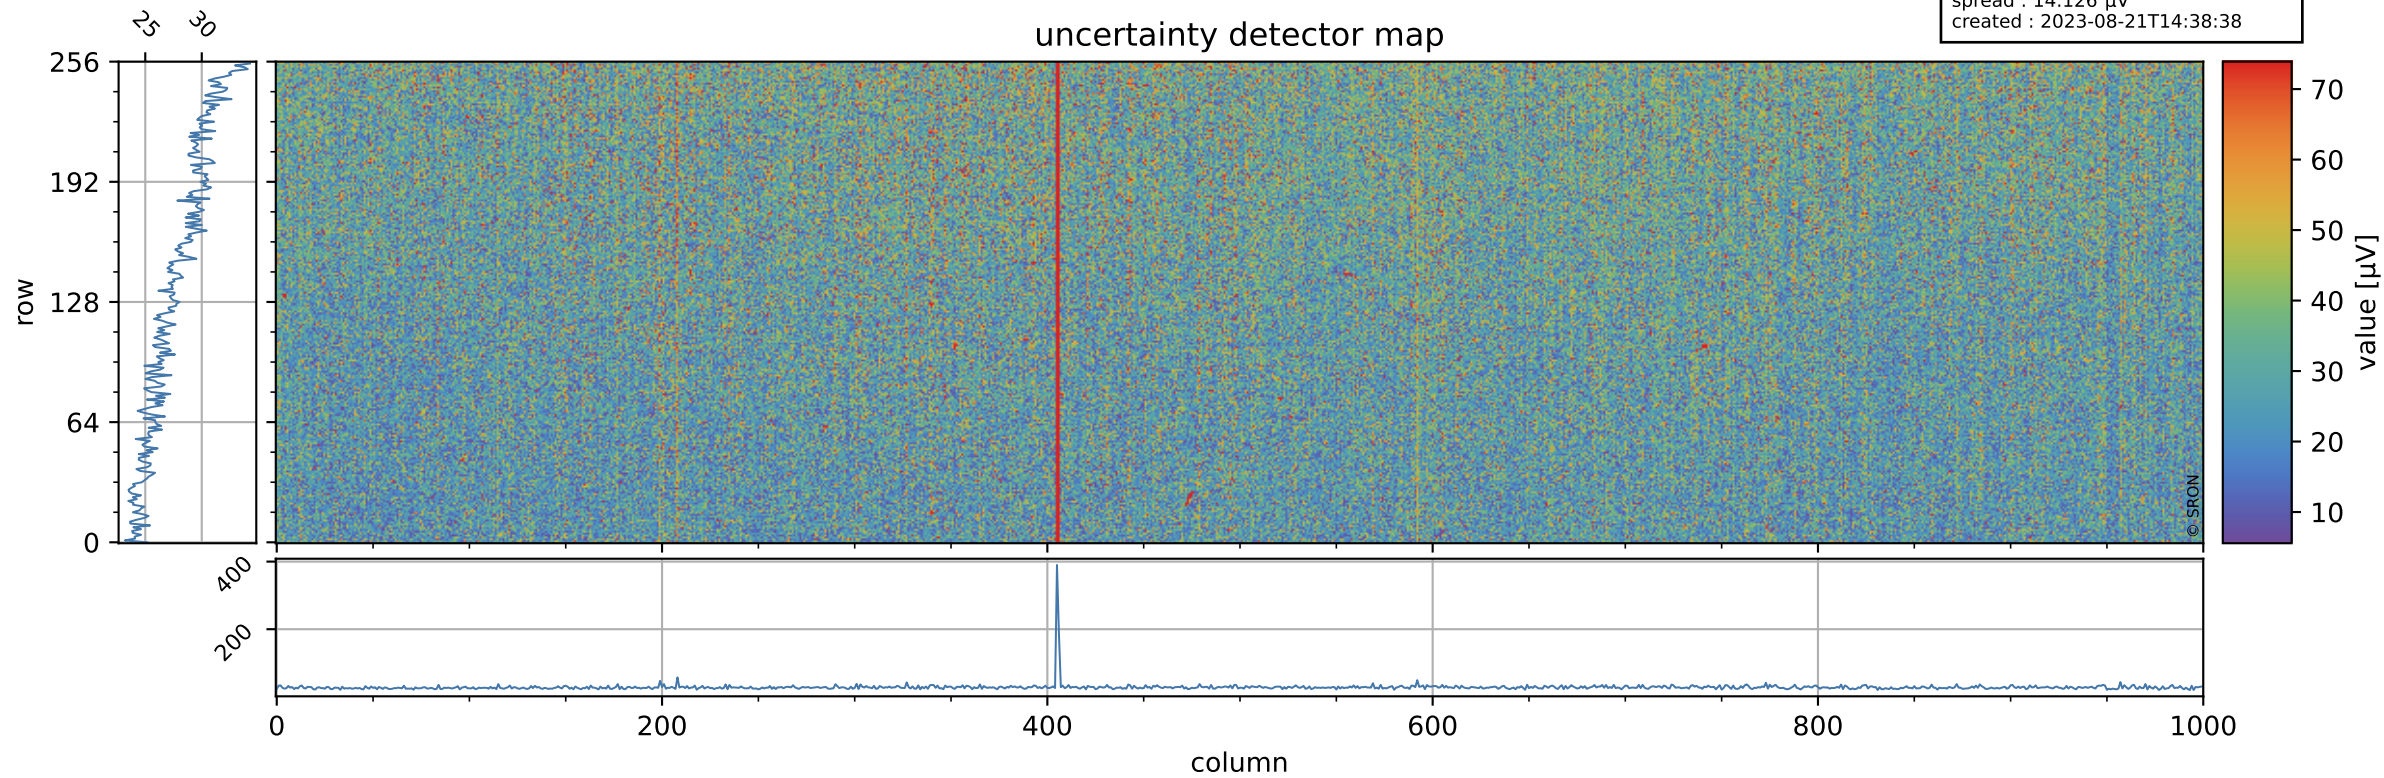

Tropomi SWIR offset (official)

orbits : 19 in [12307, 12352]
coverage : 2020-02-28 / 2020-03-02
median : 0.52592 V
spread : 0.035912 V
created : 2023-08-21T14:38:37

value detector map

Tropomi SWIR offset (official)

orbits : 19 in [12307, 12352]
coverage : 2020-02-28 / 2020-03-02
median : 27.891 μV
spread : 14.126 μV
created : 2023-08-21T14:38:38

Tropomi SWIR offset (official)

orbits : 19 in [12307, 12352]
coverage : 2020-02-28 / 2020-03-02
median : -0.097052 mV
spread : 0.35433 mV
created : 2023-08-21T14:38:38

value compared with SWIR offset CKD

Tropomi SWIR offset (official) ground-tracks of Sentinel-5P

orbits : 19 in [12307, 12352]
coverage : 2020-02-28 / 2020-03-02
created : 2023-08-21T14:38:39

- ICID: 11
- ICID: 13
- ICID: 15
- ICID: 17
- ICID: 19

Tropomi SWIR offset (official)

orbits : [2827, 12352]
coverage : 2018-04-30 / 2020-03-02
created : 2023-08-21T14:38:39

trend of detector median & temperatures