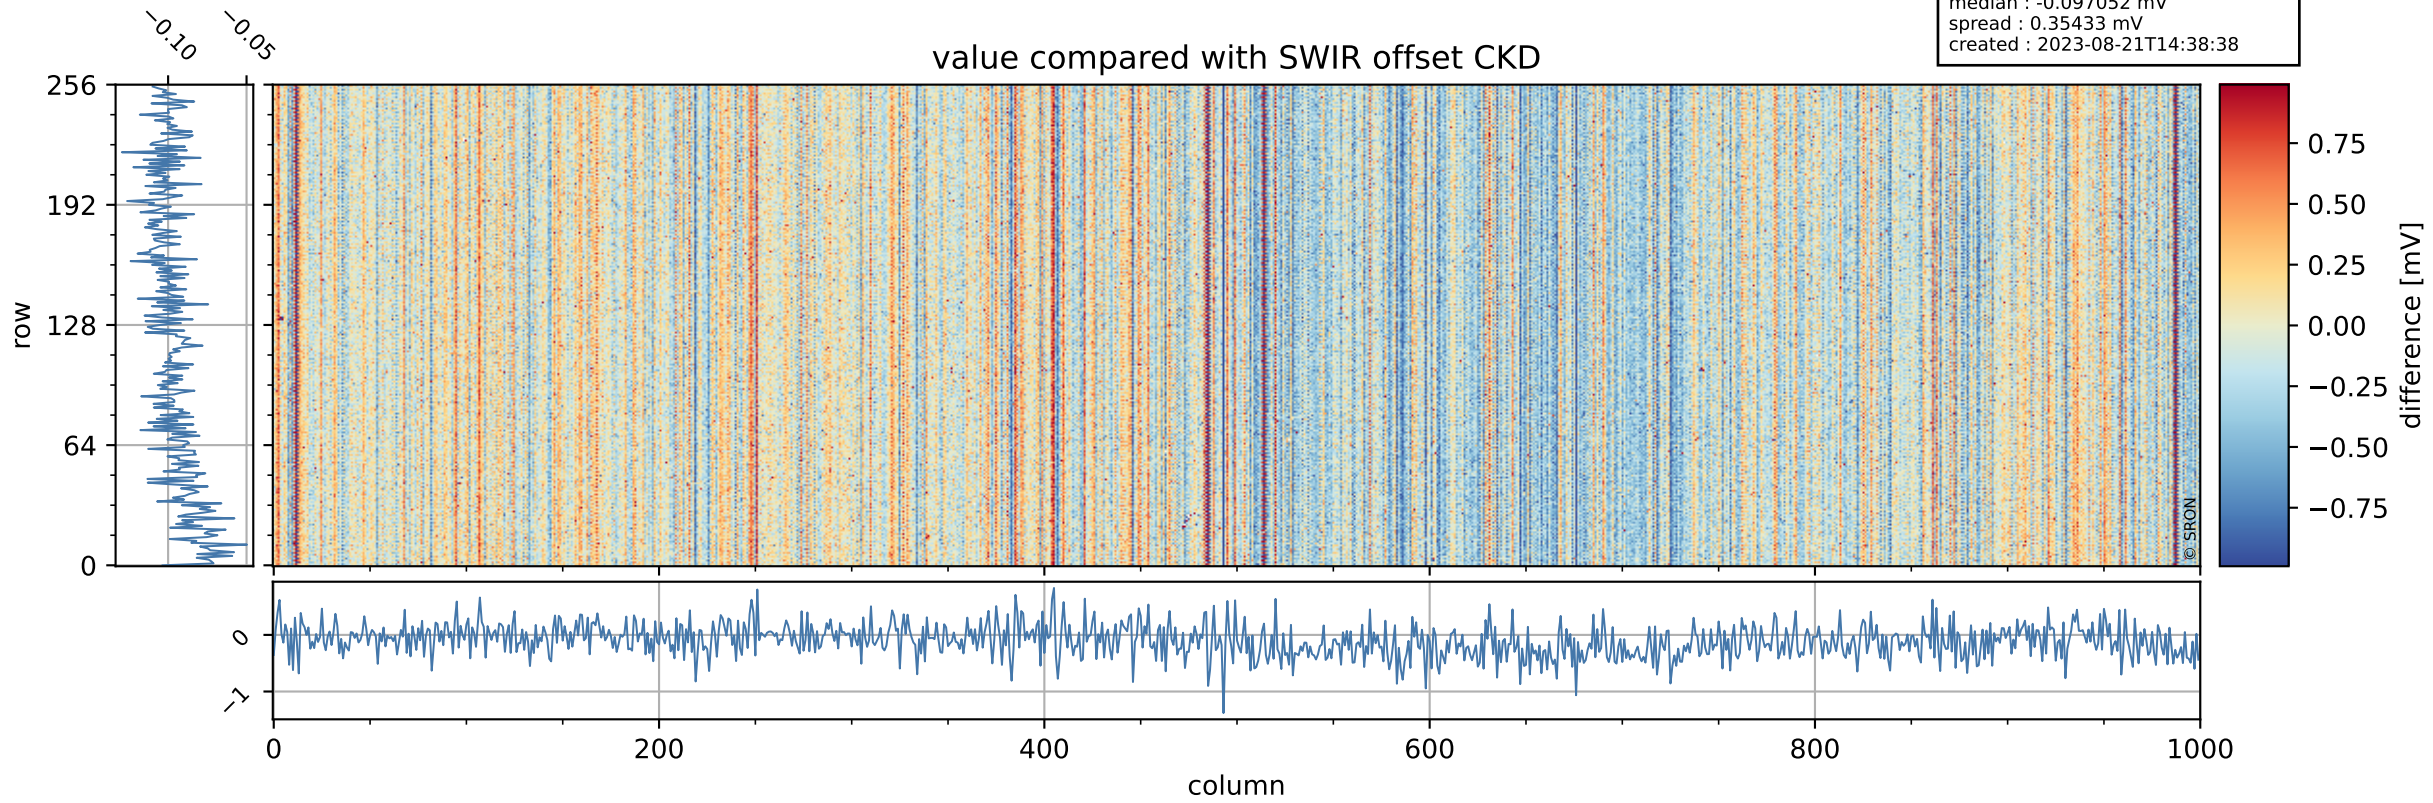

Tropomi SWIR offset (official)

orbits : 19 in [12307, 12352]
coverage : 2020-02-28 / 2020-03-02
median : 0.52592 V
spread : 0.035912 V
created : 2023-08-21T14:38:37

value detector map

Tropomi SWIR offset (official)

orbits : 19 in [12307, 12352]
coverage : 2020-02-28 / 2020-03-02
median : 27.891 μV
spread : 14.126 μV
created : 2023-08-21T14:38:38

Tropomi SWIR offset (official)

orbits : 19 in [12307, 12352]
coverage : 2020-02-28 / 2020-03-02
median : -0.097052 mV
spread : 0.35433 mV
created : 2023-08-21T14:38:38

value compared with SWIR offset CKD

Tropomi SWIR offset (official) ground-tracks of Sentinel-5P

orbits : 19 in [12307, 12352]
coverage : 2020-02-28 / 2020-03-02
created : 2023-08-21T14:38:39

- ICID: 11
- ICID: 13
- ICID: 15
- ICID: 17
- ICID: 19

Tropomi SWIR offset (official)

orbits : [2827, 12352]
coverage : 2018-04-30 / 2020-03-02
created : 2023-08-21T14:38:39

trend of detector median & temperatures