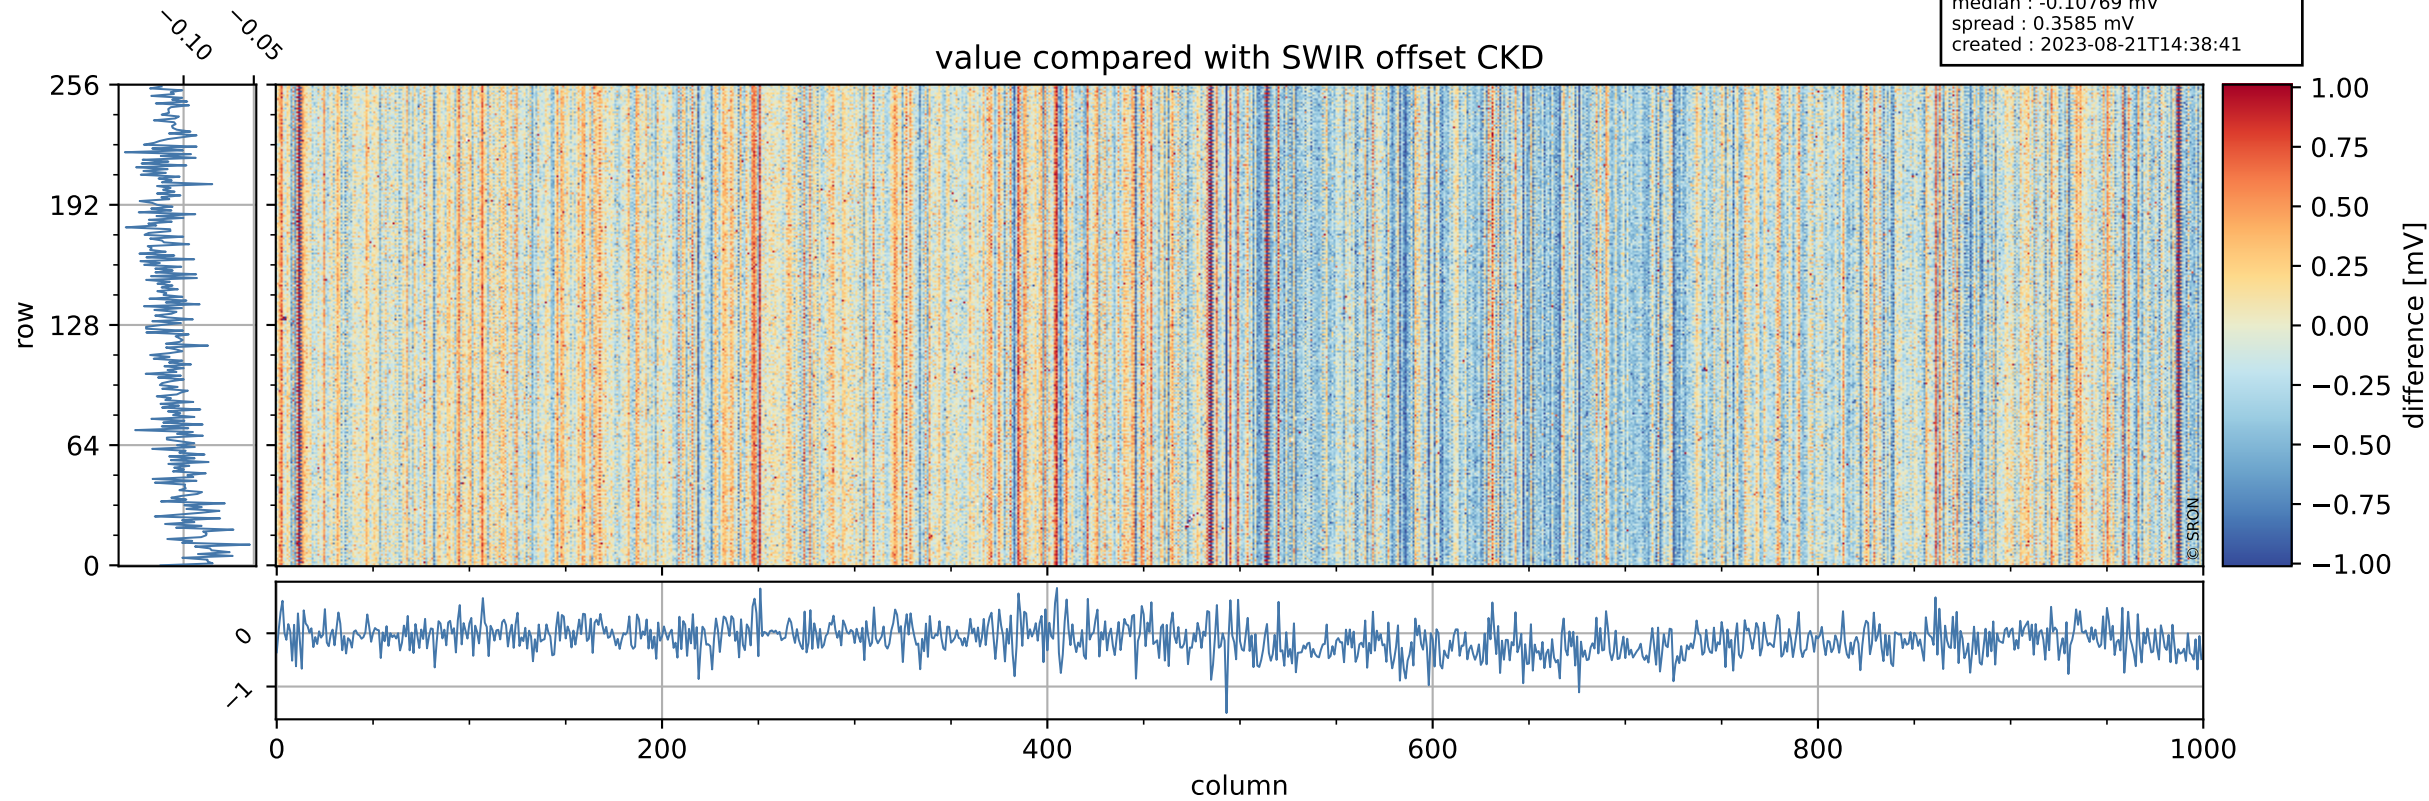

Tropomi SWIR offset (official)

orbits : 20 in [12322, 12367]
coverage : 2020-02-29 / 2020-03-03
median : 0.52591 V
spread : 0.035915 V
created : 2023-08-21T14:38:40

value detector map

Tropomi SWIR offset (official)

orbits : 20 in [12322, 12367]
coverage : 2020-02-29 / 2020-03-03
median : 27.293 μV
spread : 13.911 μV
created : 2023-08-21T14:38:41

Tropomi SWIR offset (official)

orbits : 20 in [12322, 12367]
coverage : 2020-02-29 / 2020-03-03
median : -0.10769 mV
spread : 0.3585 mV
created : 2023-08-21T14:38:41

value compared with SWIR offset CKD

Tropomi SWIR offset (official) ground-tracks of Sentinel-5P

orbits : 20 in [12322, 12367]
coverage : 2020-02-29 / 2020-03-03
created : 2023-08-21T14:38:41

Tropomi SWIR offset (official)

orbits : [2827, 12367]
coverage : 2018-04-30 / 2020-03-03
created : 2023-08-21T14:38:42

trend of detector median & temperatures