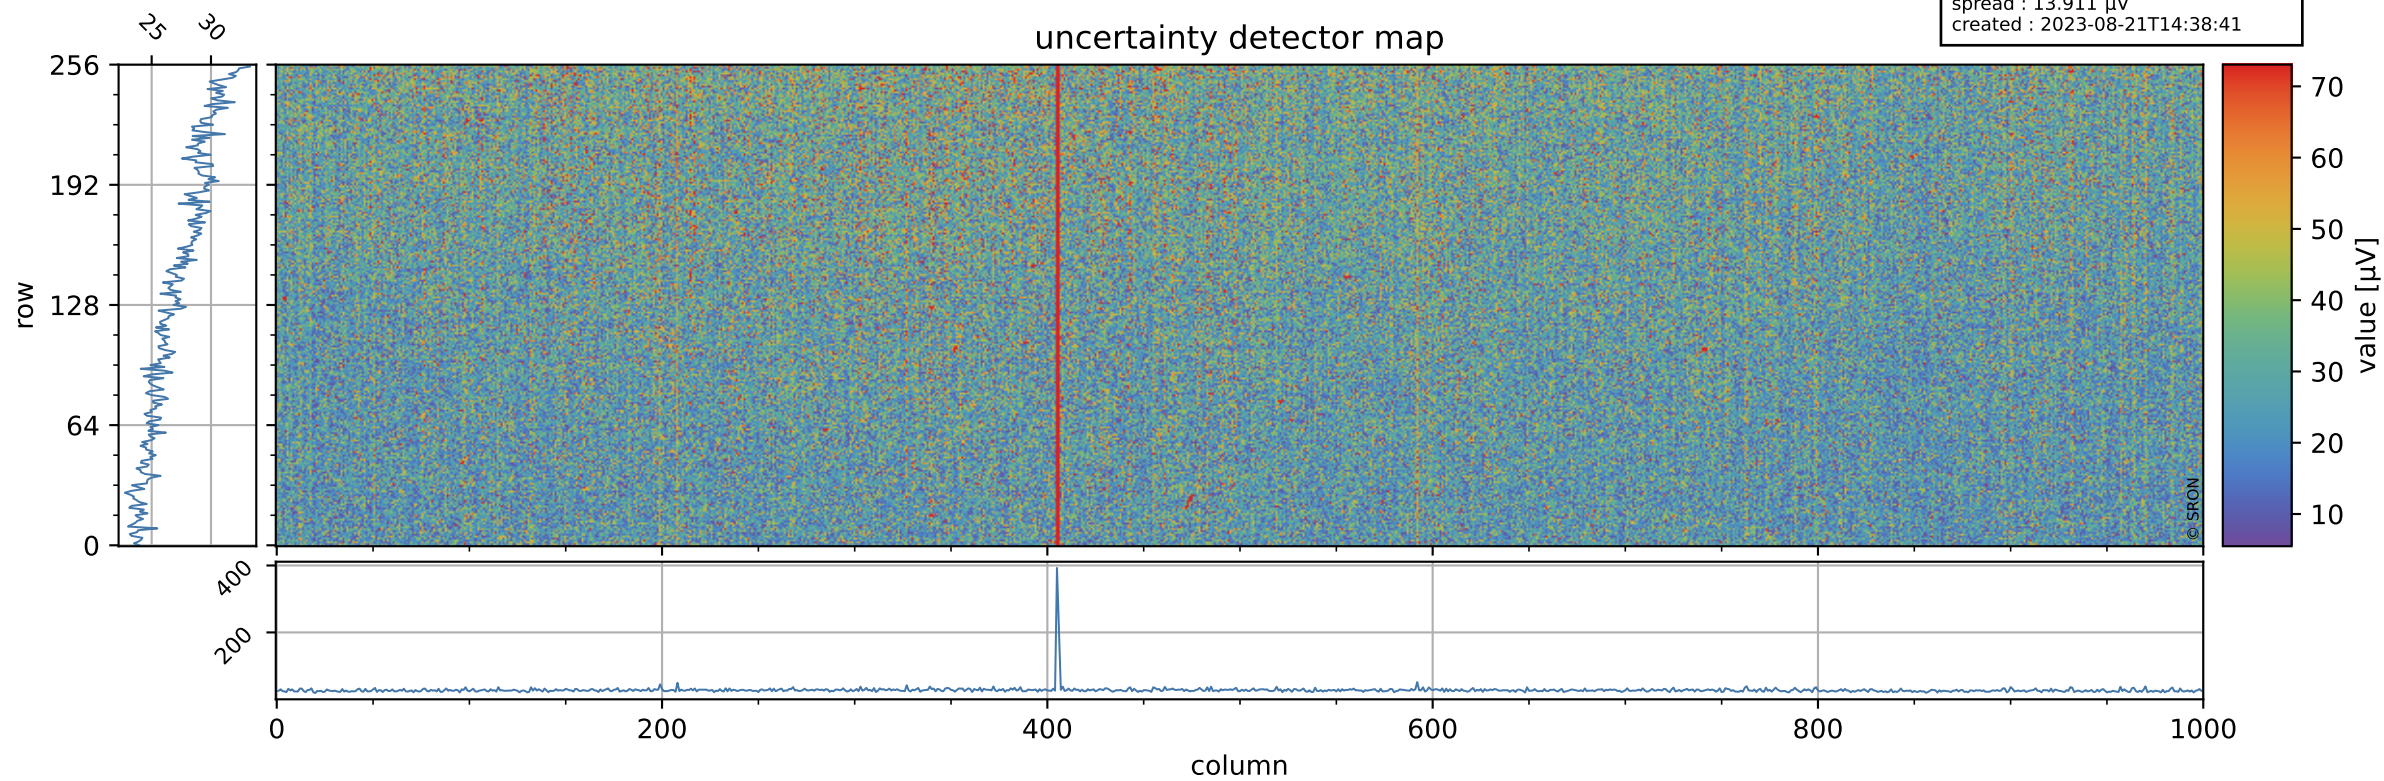

Tropomi SWIR offset (official)

orbits : 20 in [12322, 12367]
coverage : 2020-02-29 / 2020-03-03
median : 0.52591 V
spread : 0.035915 V
created : 2023-08-21T14:38:40

value detector map

Tropomi SWIR offset (official)

orbits : 20 in [12322, 12367]
coverage : 2020-02-29 / 2020-03-03
median : 27.293 μV
spread : 13.911 μV
created : 2023-08-21T14:38:41

Tropomi SWIR offset (official)

orbits : 20 in [12322, 12367]
coverage : 2020-02-29 / 2020-03-03
median : -0.10769 mV
spread : 0.3585 mV
created : 2023-08-21T14:38:41

value compared with SWIR offset CKD

Tropomi SWIR offset (official) ground-tracks of Sentinel-5P

orbits : 20 in [12322, 12367]
coverage : 2020-02-29 / 2020-03-03
created : 2023-08-21T14:38:41

Tropomi SWIR offset (official)

orbits : [2827, 12367]
coverage : 2018-04-30 / 2020-03-03
created : 2023-08-21T14:38:42

trend of detector median & temperatures