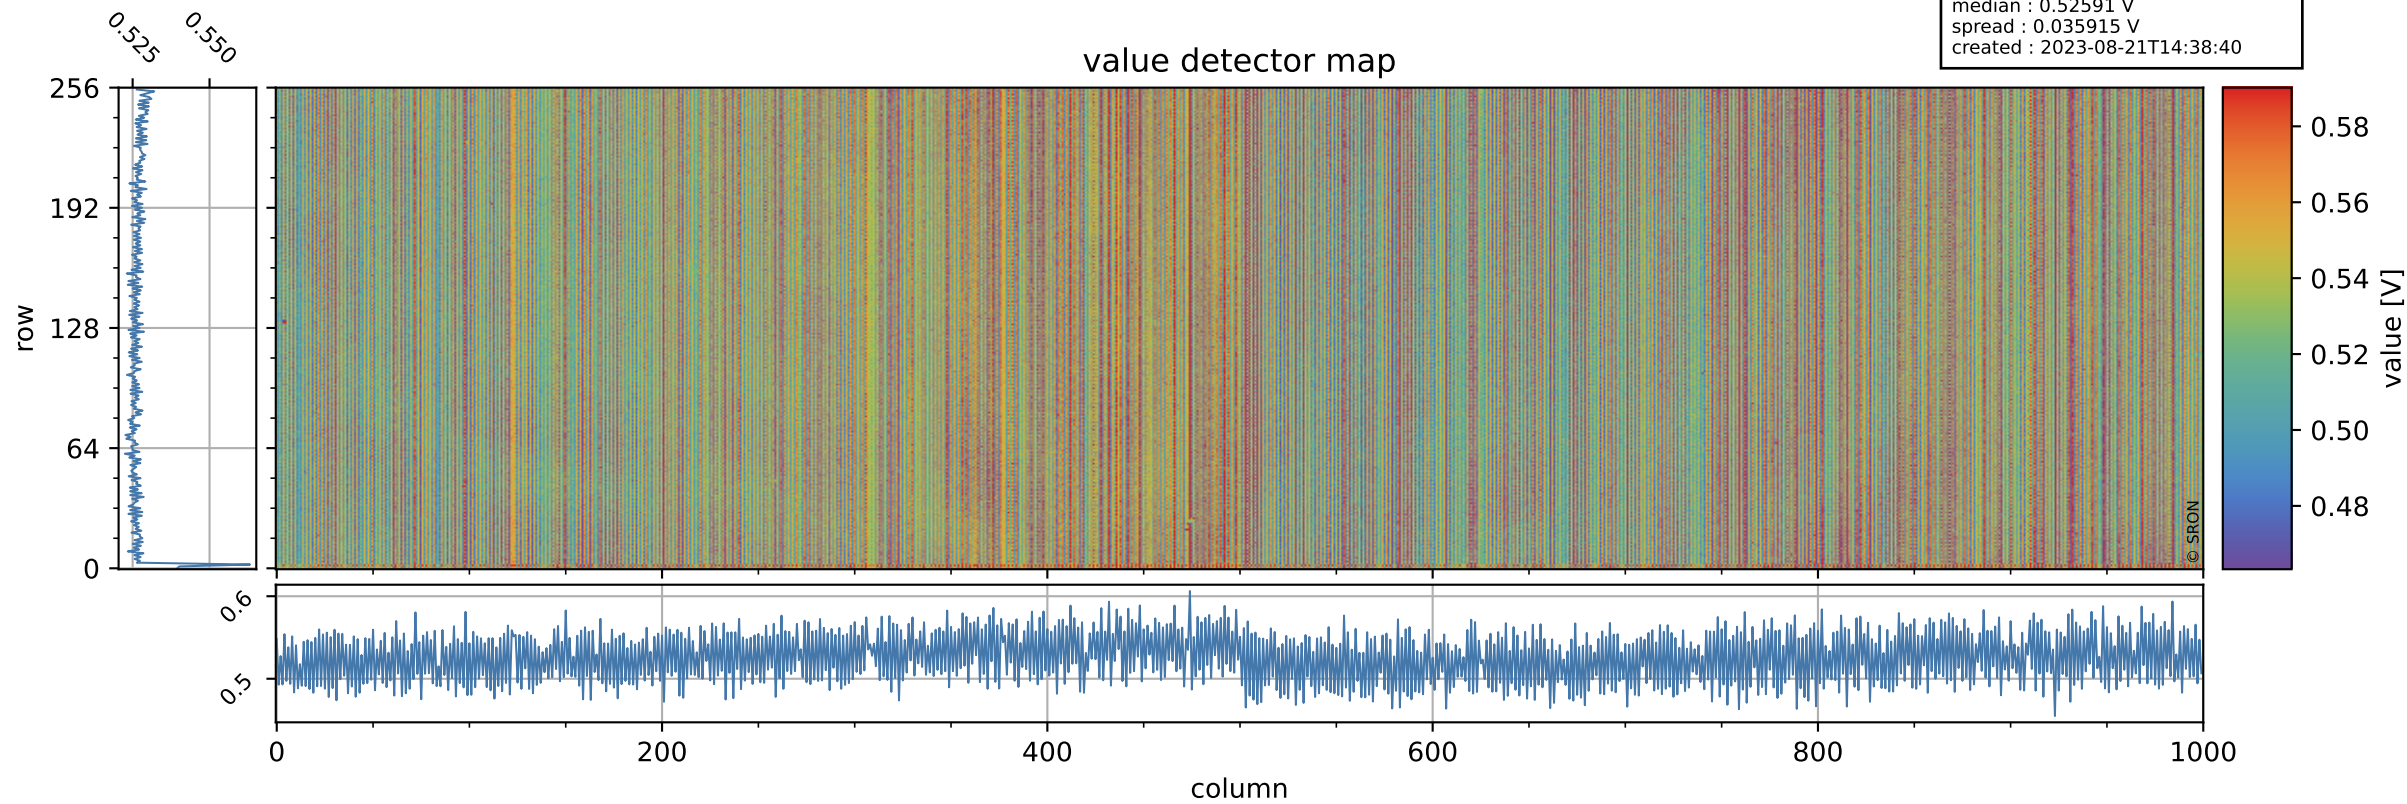

Tropomi SWIR offset (official)

orbits : 20 in [12322, 12367]
coverage : 2020-02-29 / 2020-03-03
median : 0.52591 V
spread : 0.035915 V
created : 2023-08-21T14:38:40

value detector map

Tropomi SWIR offset (official)

orbits : 20 in [12322, 12367]
coverage : 2020-02-29 / 2020-03-03
median : 27.293 μV
spread : 13.911 μV
created : 2023-08-21T14:38:41

Tropomi SWIR offset (official)

orbits : 20 in [12322, 12367]
coverage : 2020-02-29 / 2020-03-03
median : -0.10769 mV
spread : 0.3585 mV
created : 2023-08-21T14:38:41

value compared with SWIR offset CKD

Tropomi SWIR offset (official) ground-tracks of Sentinel-5P

orbits : 20 in [12322, 12367]
coverage : 2020-02-29 / 2020-03-03
created : 2023-08-21T14:38:41

Tropomi SWIR offset (official)

orbits : [2827, 12367]
coverage : 2018-04-30 / 2020-03-03
created : 2023-08-21T14:38:42

trend of detector median & temperatures