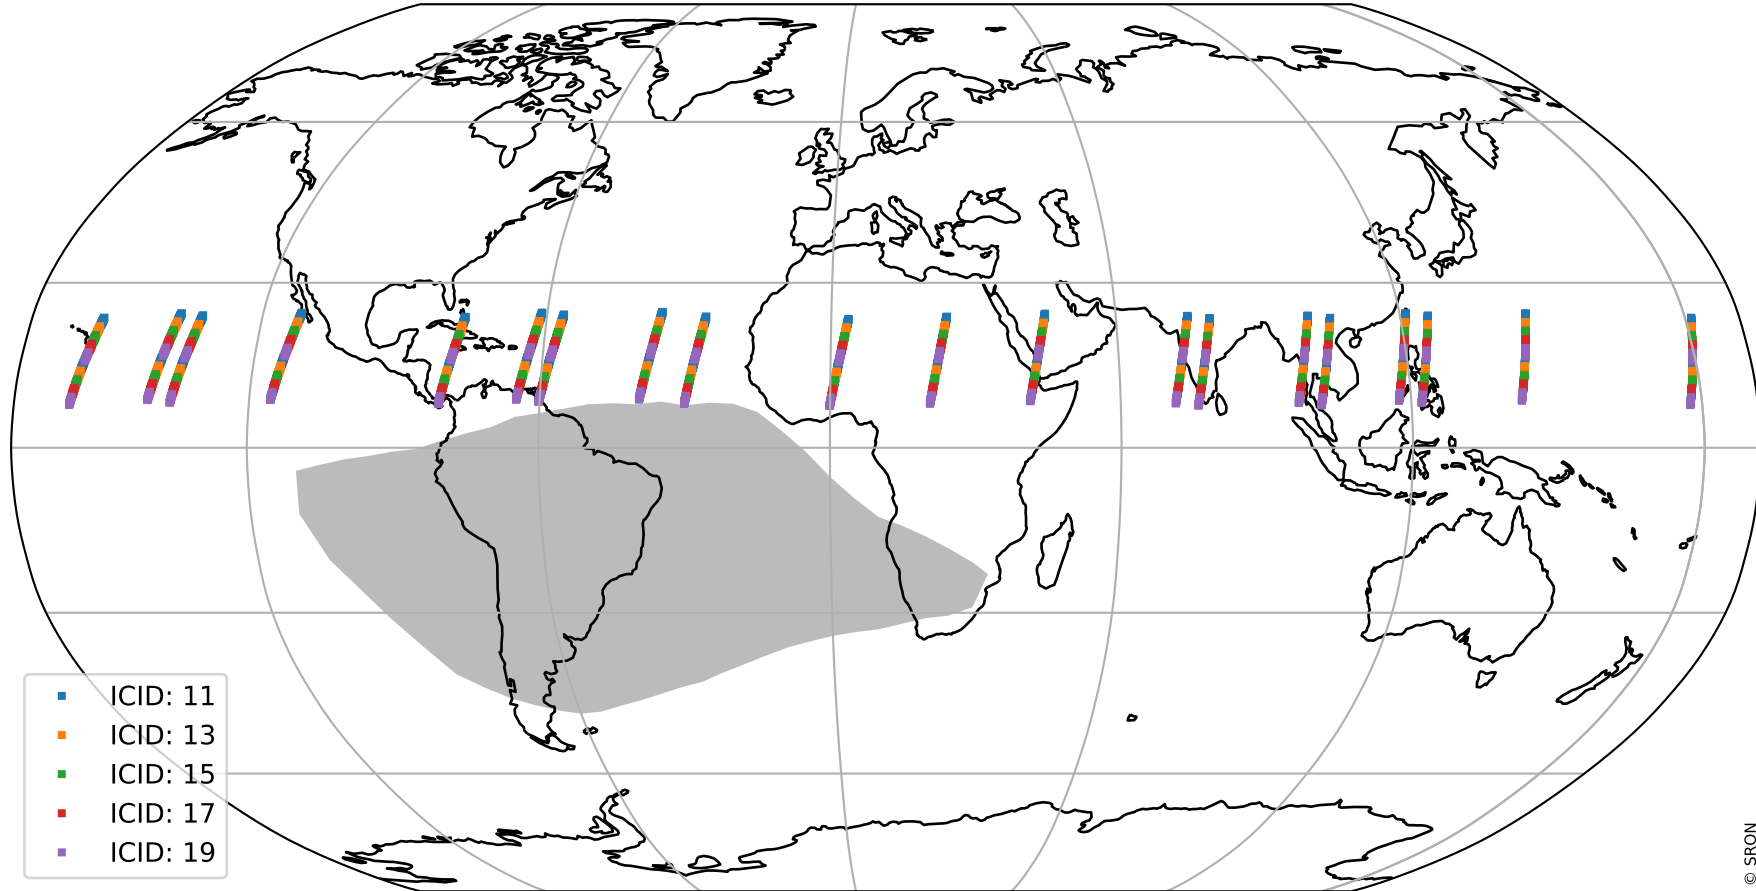

Tropomi SWIR offset (official)

orbits : 20 in [12322, 12367]
coverage : 2020-02-29 / 2020-03-03
median : 0.52591 V
spread : 0.035915 V
created : 2023-08-21T14:38:40

value detector map

Tropomi SWIR offset (official)

orbits : 20 in [12322, 12367]
coverage : 2020-02-29 / 2020-03-03
median : 27.293 μV
spread : 13.911 μV
created : 2023-08-21T14:38:41

Tropomi SWIR offset (official)

orbits : 20 in [12322, 12367]
coverage : 2020-02-29 / 2020-03-03
median : -0.10769 mV
spread : 0.3585 mV
created : 2023-08-21T14:38:41

value compared with SWIR offset CKD

Tropomi SWIR offset (official) ground-tracks of Sentinel-5P

orbits : 20 in [12322, 12367]
coverage : 2020-02-29 / 2020-03-03
created : 2023-08-21T14:38:41

Tropomi SWIR offset (official)

orbits : [2827, 12367]
coverage : 2018-04-30 / 2020-03-03
created : 2023-08-21T14:38:42

trend of detector median & temperatures