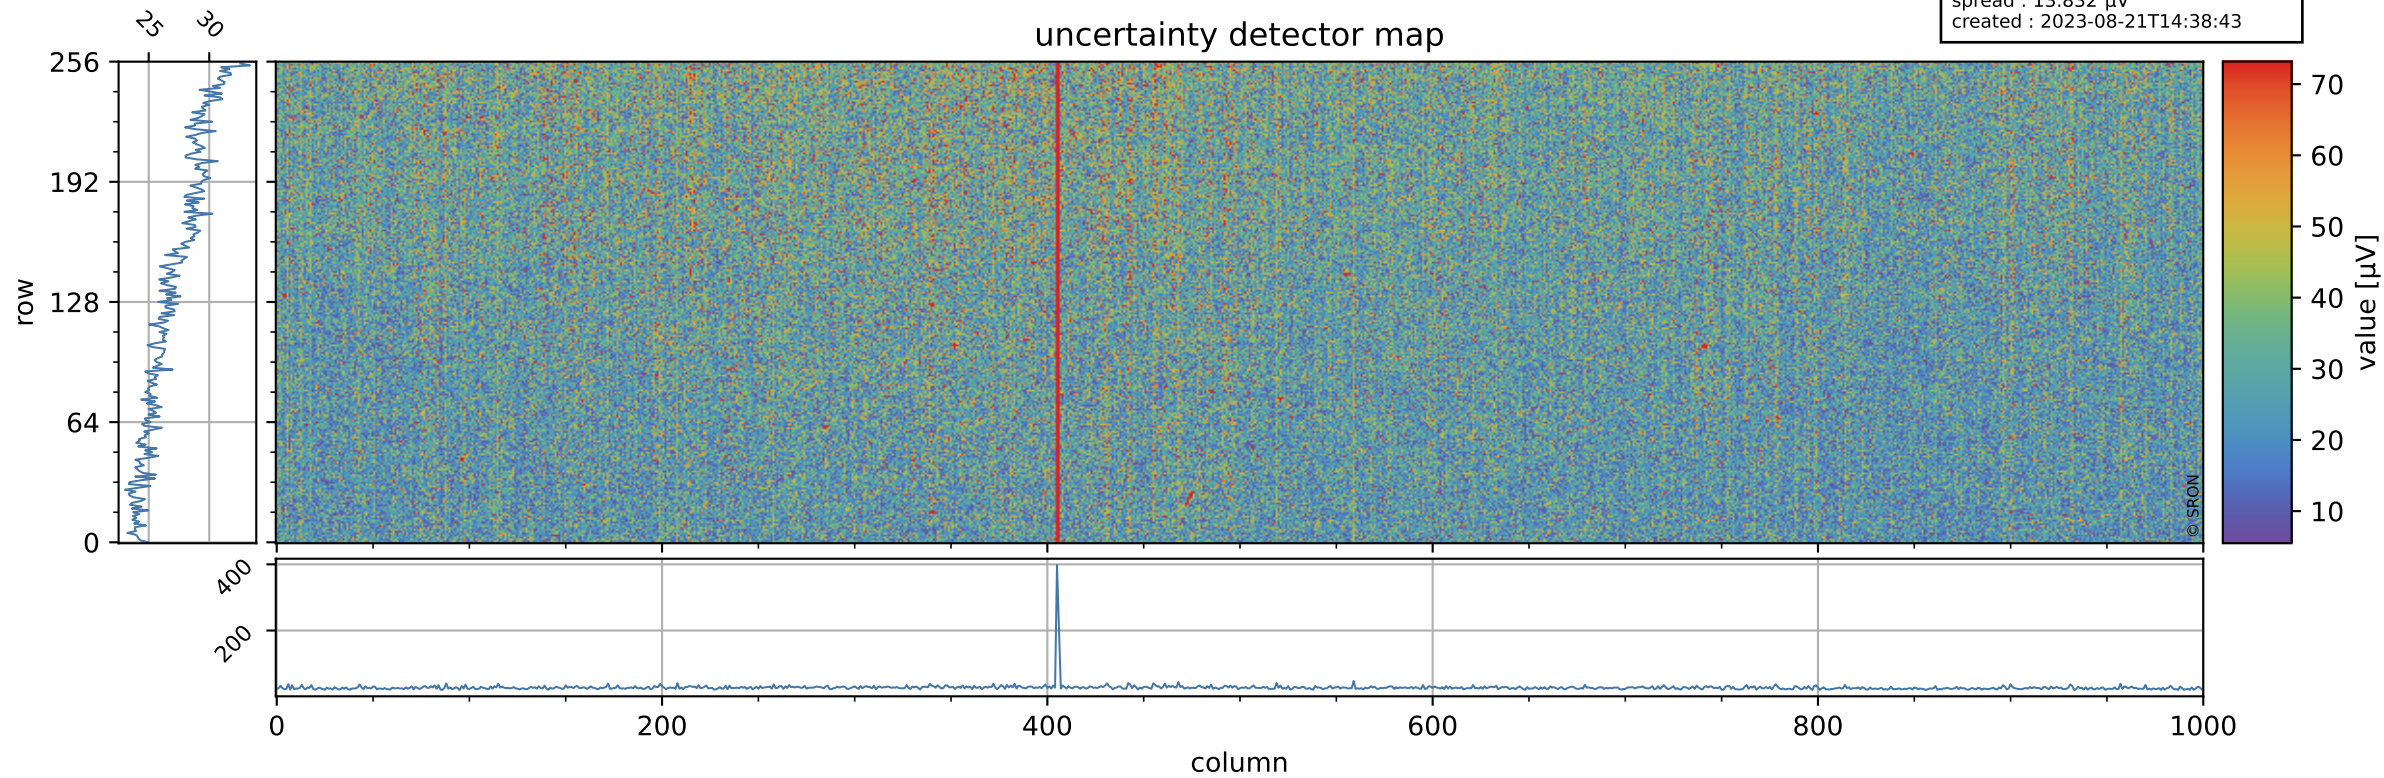

# Tropomi SWIR offset (official)

orbits : 19 in [12337, 12382]  
coverage : 2020-03-01 / 2020-03-04  
median : 0.52591 V  
spread : 0.035919 V  
created : 2023-08-21T14:38:42

## value detector map

# Tropomi SWIR offset (official)

orbits : 19 in [12337, 12382]  
coverage : 2020-03-01 / 2020-03-04  
median : 27.287  $\mu\text{V}$   
spread : 13.832  $\mu\text{V}$   
created : 2023-08-21T14:38:43

# Tropomi SWIR offset (official) ground-tracks of Sentinel-5P

orbits : 19 in [12337, 12382]  
coverage : 2020-03-01 / 2020-03-04  
created : 2023-08-21T14:38:44