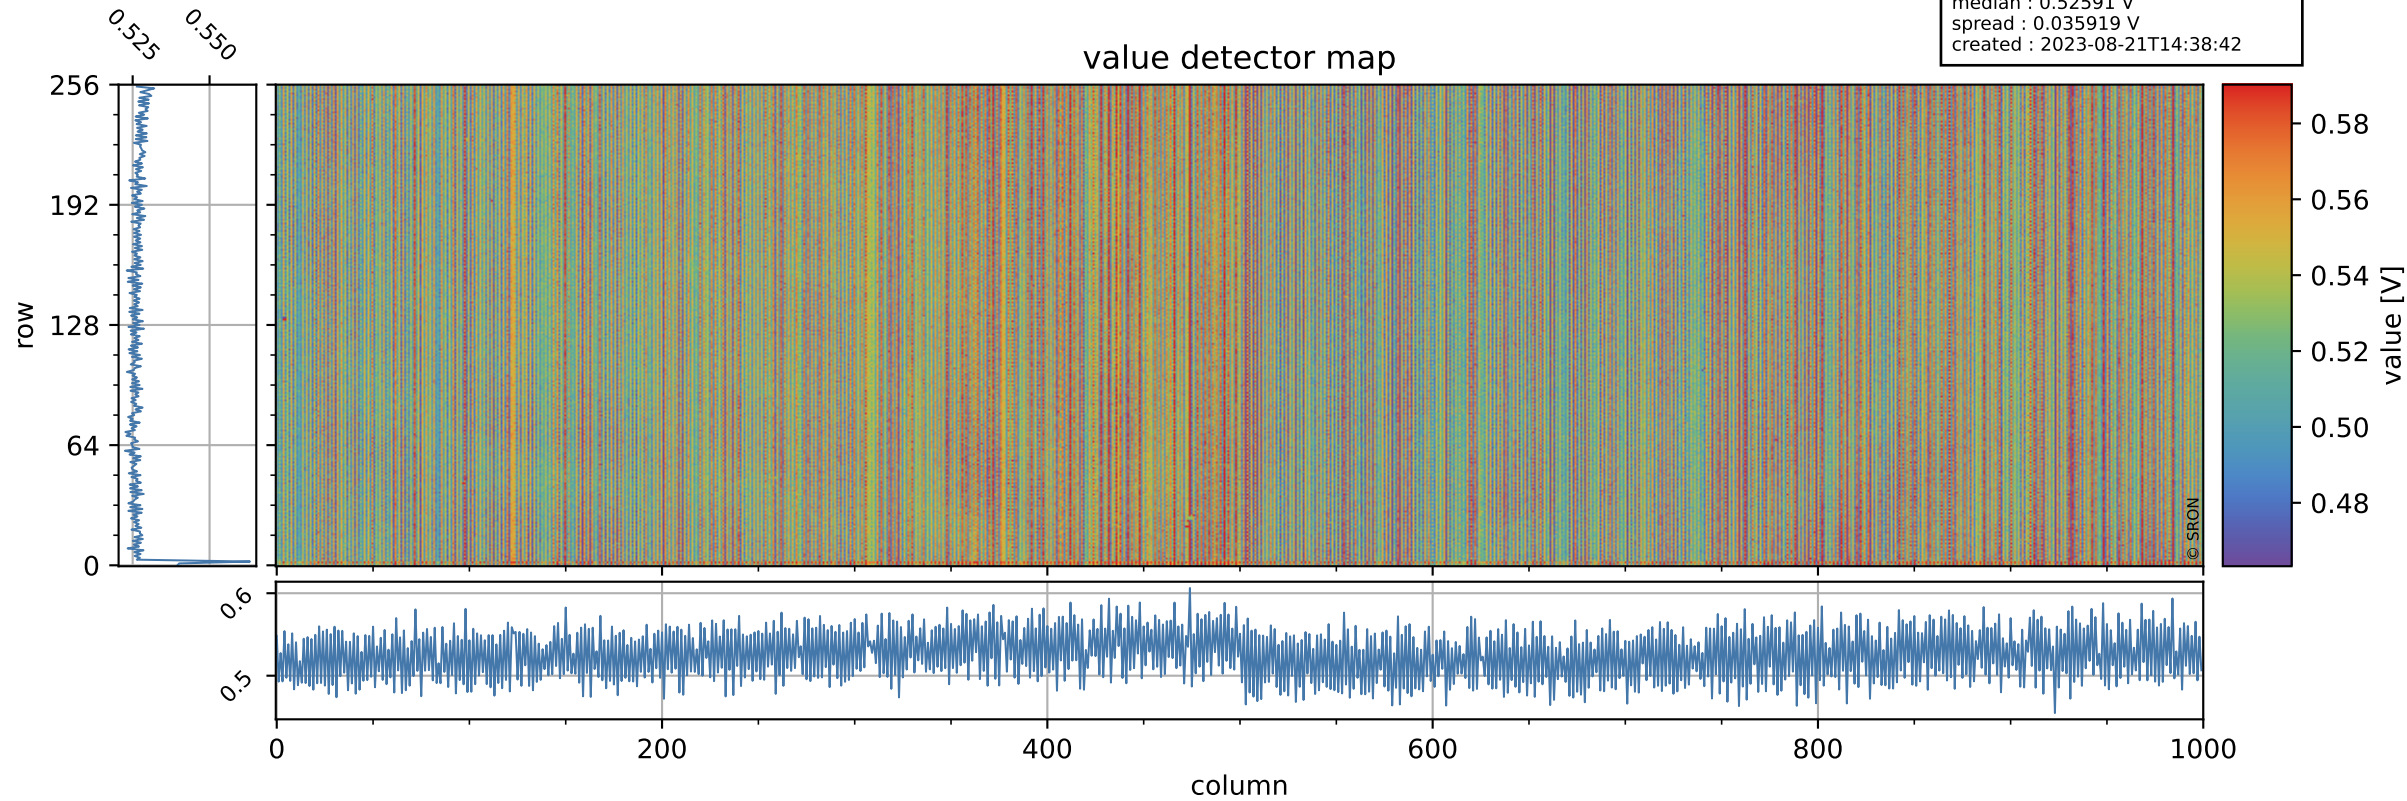

# Tropomi SWIR offset (official)

orbits : 19 in [12337, 12382]  
coverage : 2020-03-01 / 2020-03-04  
median : 0.52591 V  
spread : 0.035919 V  
created : 2023-08-21T14:38:42

## value detector map

# Tropomi SWIR offset (official)

orbits : 19 in [12337, 12382]  
coverage : 2020-03-01 / 2020-03-04  
median : 27.287  $\mu\text{V}$   
spread : 13.832  $\mu\text{V}$   
created : 2023-08-21T14:38:43

# Tropomi SWIR offset (official) ground-tracks of Sentinel-5P

orbits : 19 in [12337, 12382]  
coverage : 2020-03-01 / 2020-03-04  
created : 2023-08-21T14:38:44