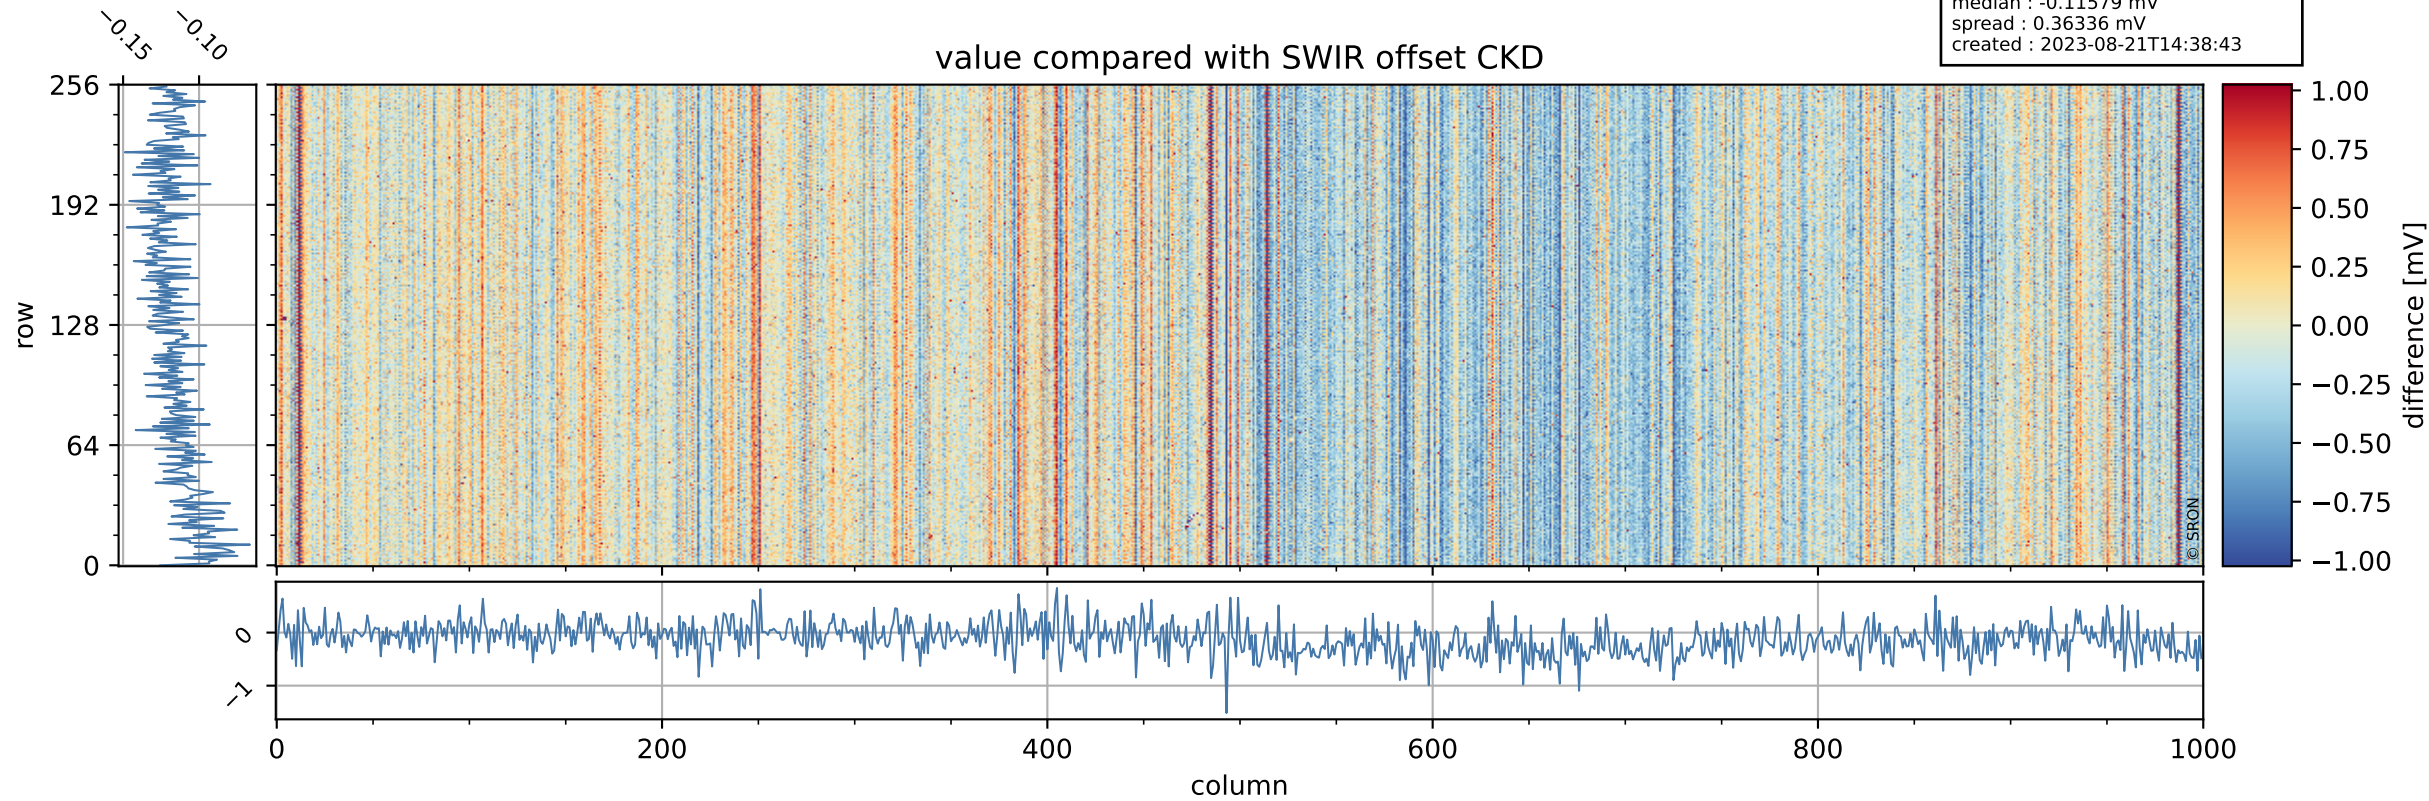

## value detector map

# Tropomi SWIR offset (official)

orbits : 19 in [12337, 12382]  
coverage : 2020-03-01 / 2020-03-04  
median : 27.287  $\mu\text{V}$   
spread : 13.832  $\mu\text{V}$   
created : 2023-08-21T14:38:43

# Tropomi SWIR offset (official)

orbits : 19 in [12337, 12382]  
coverage : 2020-03-01 / 2020-03-04  
median : -0.11579 mV  
spread : 0.36336 mV  
created : 2023-08-21T14:38:43

value compared with SWIR offset CKD

# Tropomi SWIR offset (official) ground-tracks of Sentinel-5P

orbits : 19 in [12337, 12382]  
coverage : 2020-03-01 / 2020-03-04  
created : 2023-08-21T14:38:44