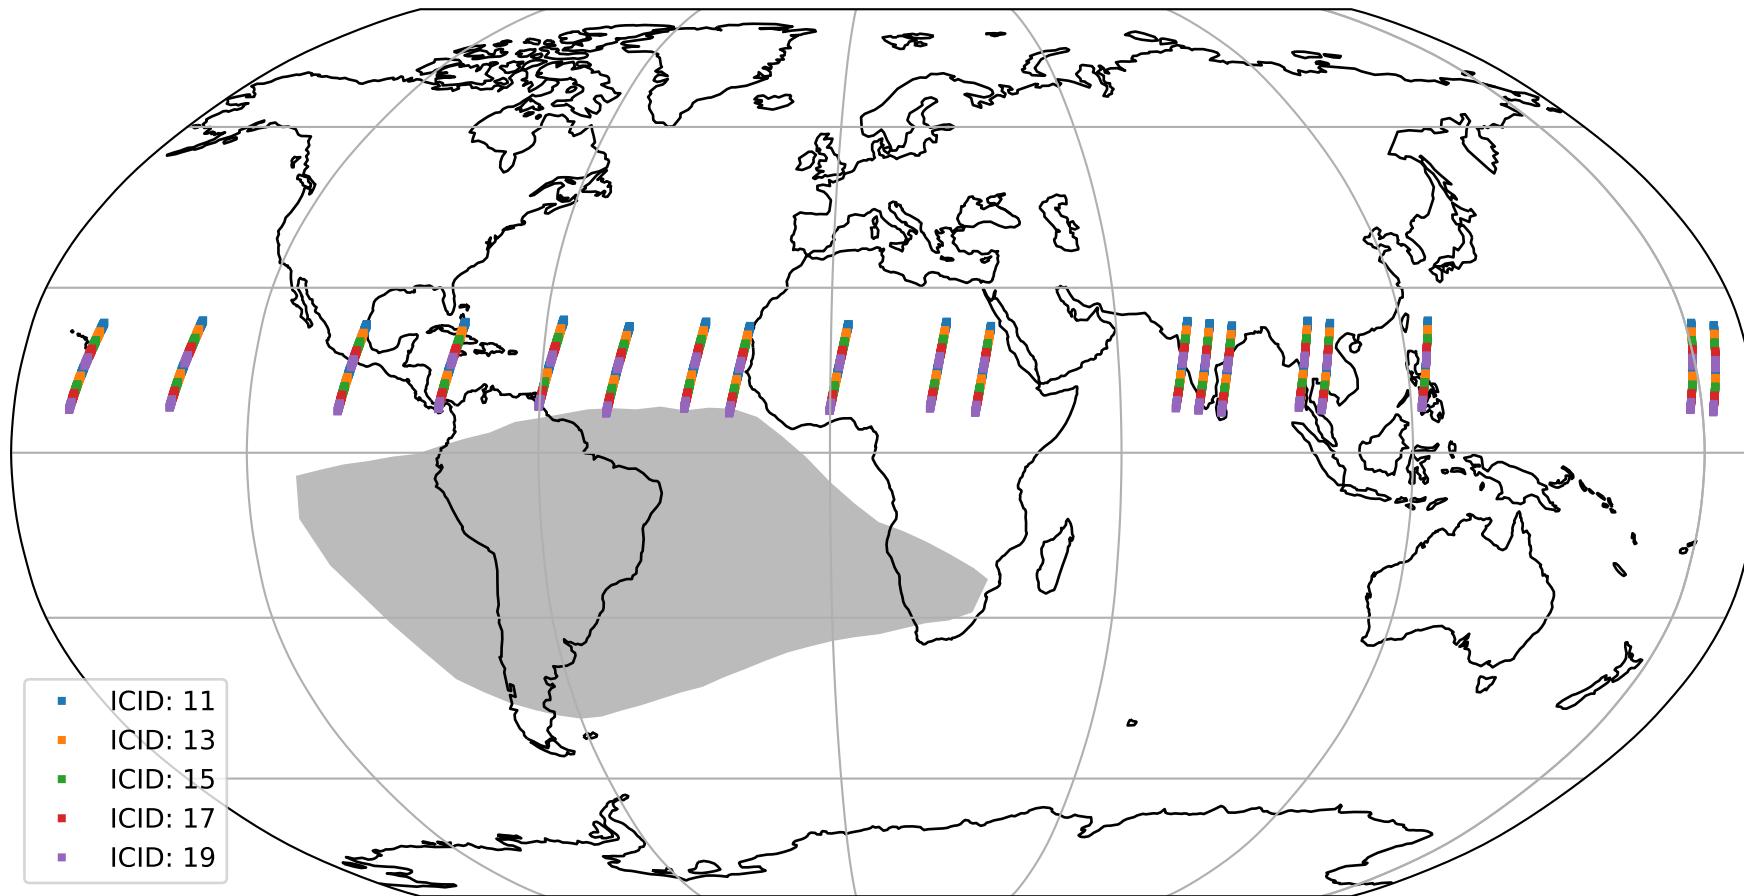

# Tropomi SWIR offset (official)

orbits : 19 in [12337, 12382]  
coverage : 2020-03-01 / 2020-03-04  
median : 27.287  $\mu\text{V}$   
spread : 13.832  $\mu\text{V}$   
created : 2023-08-21T14:38:43

# Tropomi SWIR offset (official)

orbits : 19 in [12337, 12382]  
coverage : 2020-03-01 / 2020-03-04  
median : -0.11579 mV  
spread : 0.36336 mV  
created : 2023-08-21T14:38:43

value compared with SWIR offset CKD

# Tropomi SWIR offset (official) ground-tracks of Sentinel-5P

orbits : 19 in [12337, 12382]  
coverage : 2020-03-01 / 2020-03-04  
created : 2023-08-21T14:38:44

# Tropomi SWIR offset (official)

orbits : [2827, 12382]  
coverage : 2018-04-30 / 2020-03-04  
created : 2023-08-21T14:38:44