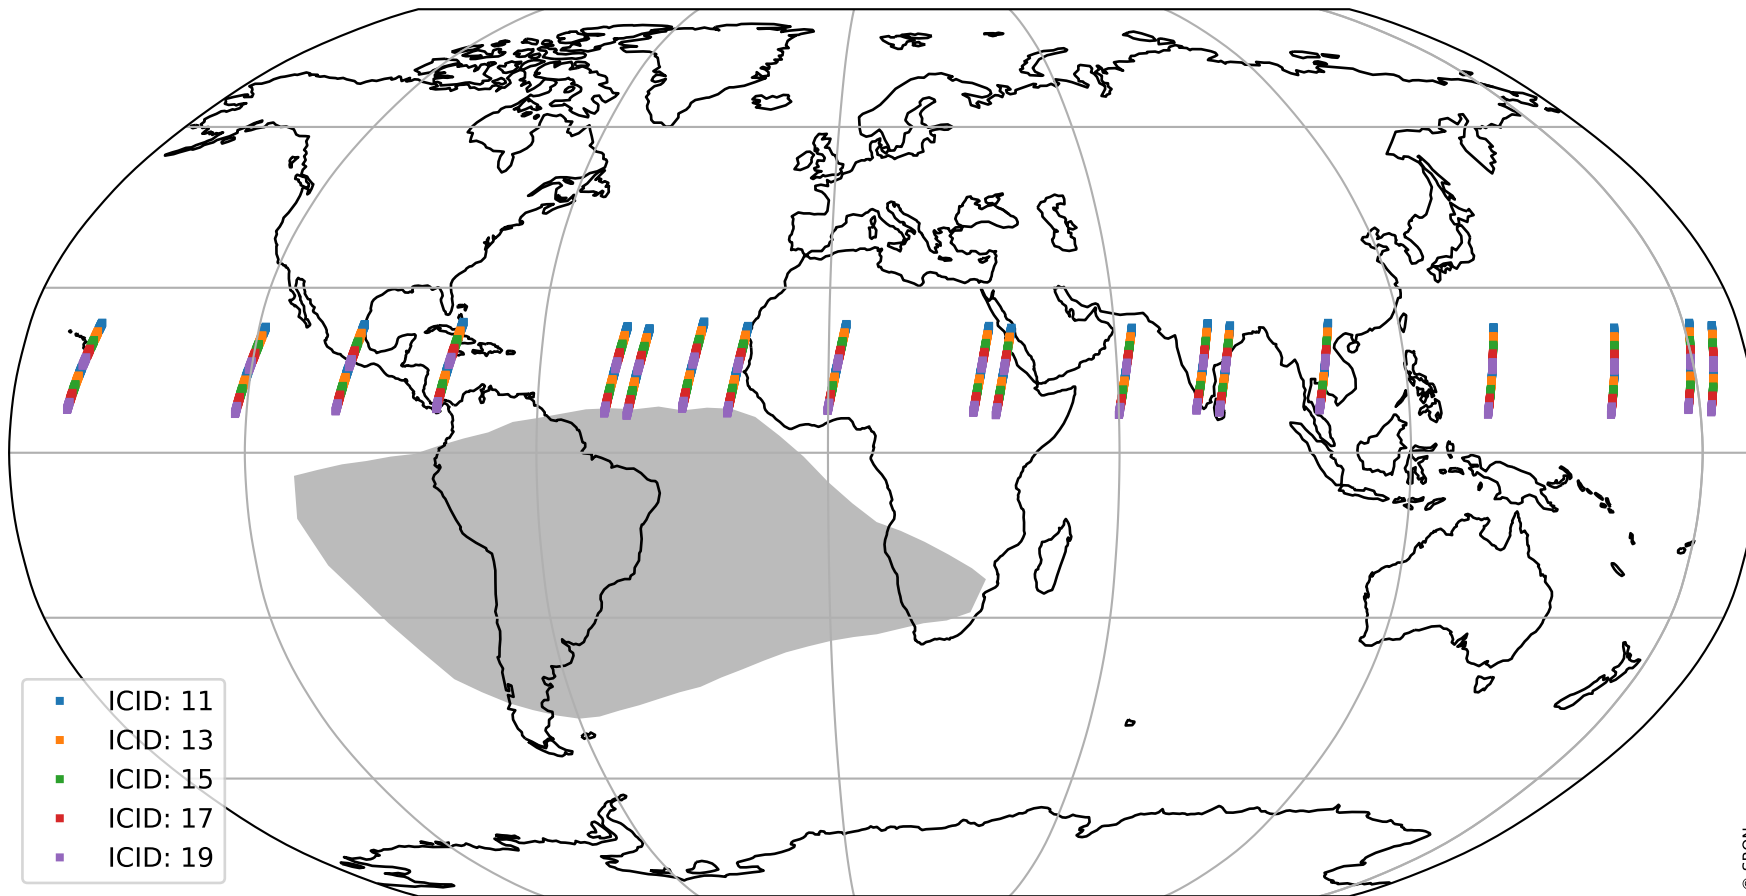

Tropomi SWIR offset (official)

orbits : 19 in [12352, 12397]
coverage : 2020-03-02 / 2020-03-05
median : 0.5259 V
spread : 0.035918 V
created : 2023-08-21T14:38:45

value detector map

Tropomi SWIR offset (official)

orbits : 19 in [12352, 12397]
coverage : 2020-03-02 / 2020-03-05
median : 27.391 μV
spread : 13.961 μV
created : 2023-08-21T14:38:46

Tropomi SWIR offset (official)

orbits : 19 in [12352, 12397]
coverage : 2020-03-02 / 2020-03-05
median : -0.12036 mV
spread : 0.36436 mV
created : 2023-08-21T14:38:46

value compared with SWIR offset CKD

Tropomi SWIR offset (official) ground-tracks of Sentinel-5P

orbits : 19 in [12352, 12397]
coverage : 2020-03-02 / 2020-03-05
created : 2023-08-21T14:38:46

Tropomi SWIR offset (official)

orbits : [2827, 12397]
coverage : 2018-04-30 / 2020-03-05
created : 2023-08-21T14:38:47

trend of detector median & temperatures