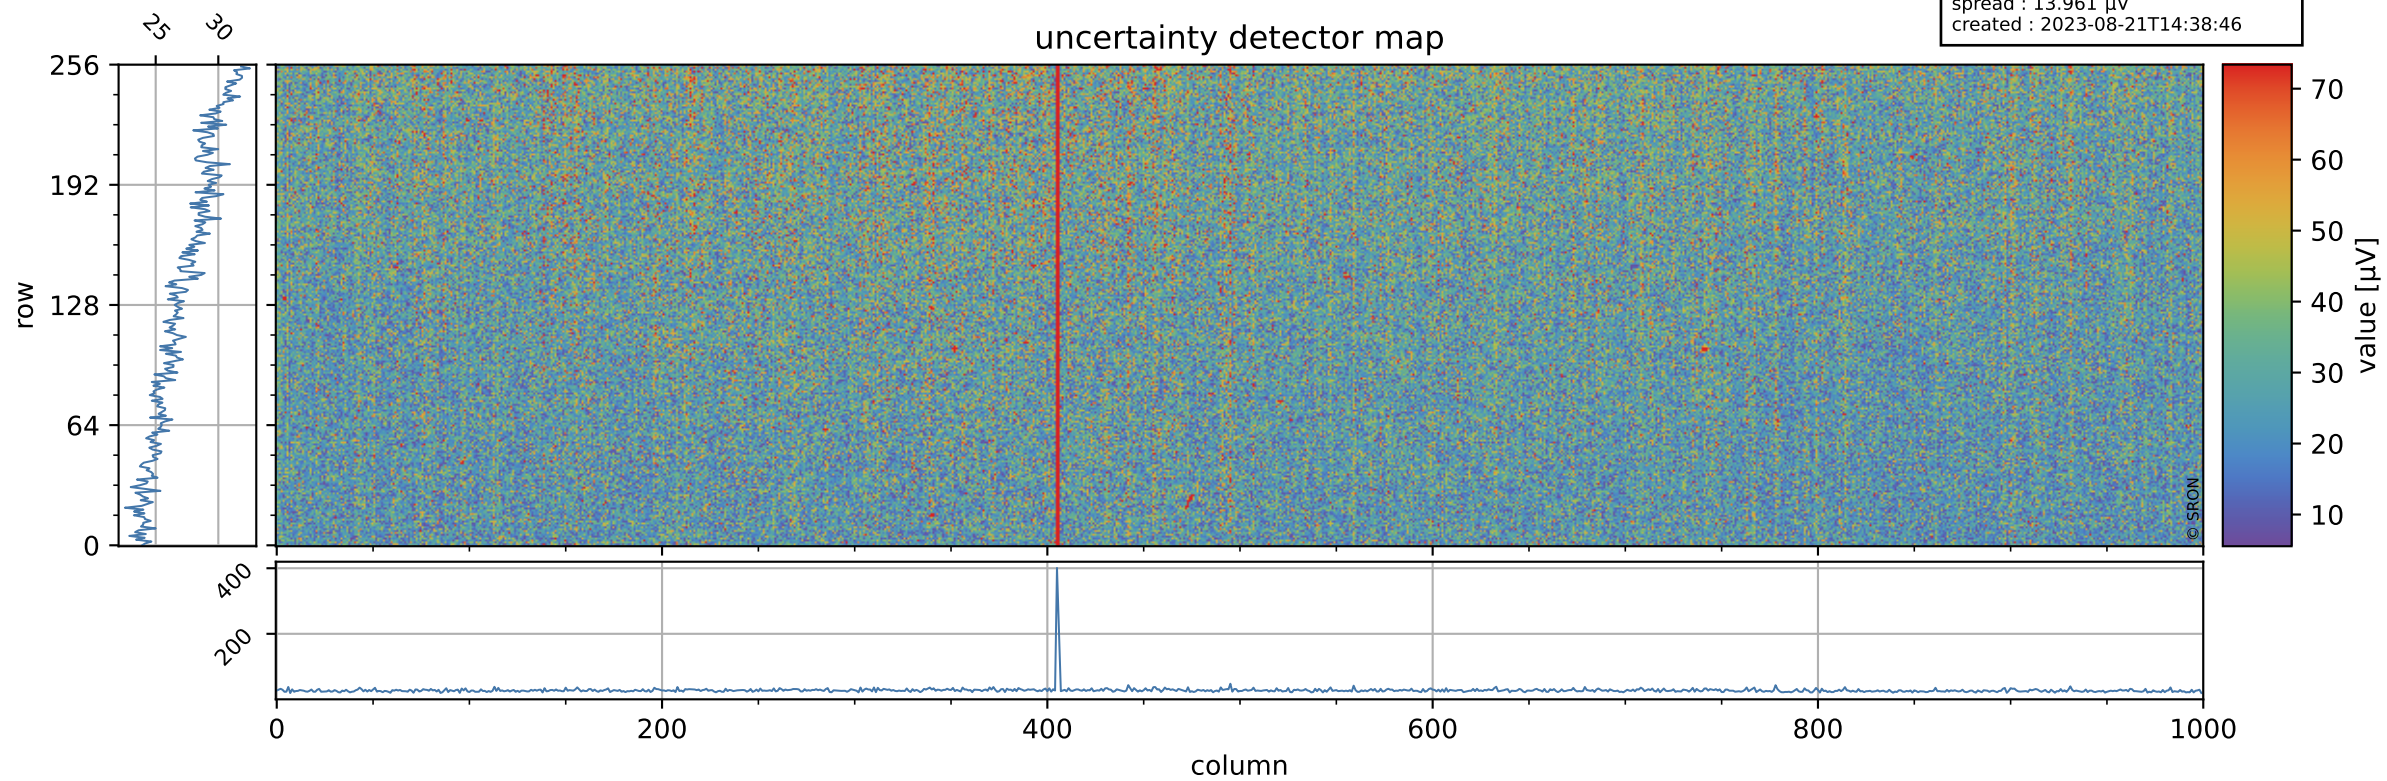

Tropomi SWIR offset (official)

orbits : 19 in [12352, 12397]
coverage : 2020-03-02 / 2020-03-05
median : 0.5259 V
spread : 0.035918 V
created : 2023-08-21T14:38:45

value detector map

Tropomi SWIR offset (official)

orbits : 19 in [12352, 12397]
coverage : 2020-03-02 / 2020-03-05
median : 27.391 μV
spread : 13.961 μV
created : 2023-08-21T14:38:46

Tropomi SWIR offset (official)

orbits : 19 in [12352, 12397]
coverage : 2020-03-02 / 2020-03-05
median : -0.12036 mV
spread : 0.36436 mV
created : 2023-08-21T14:38:46

value compared with SWIR offset CKD

Tropomi SWIR offset (official) ground-tracks of Sentinel-5P

orbits : 19 in [12352, 12397]
coverage : 2020-03-02 / 2020-03-05
created : 2023-08-21T14:38:46

Tropomi SWIR offset (official)

orbits : [2827, 12397]
coverage : 2018-04-30 / 2020-03-05
created : 2023-08-21T14:38:47

trend of detector median & temperatures