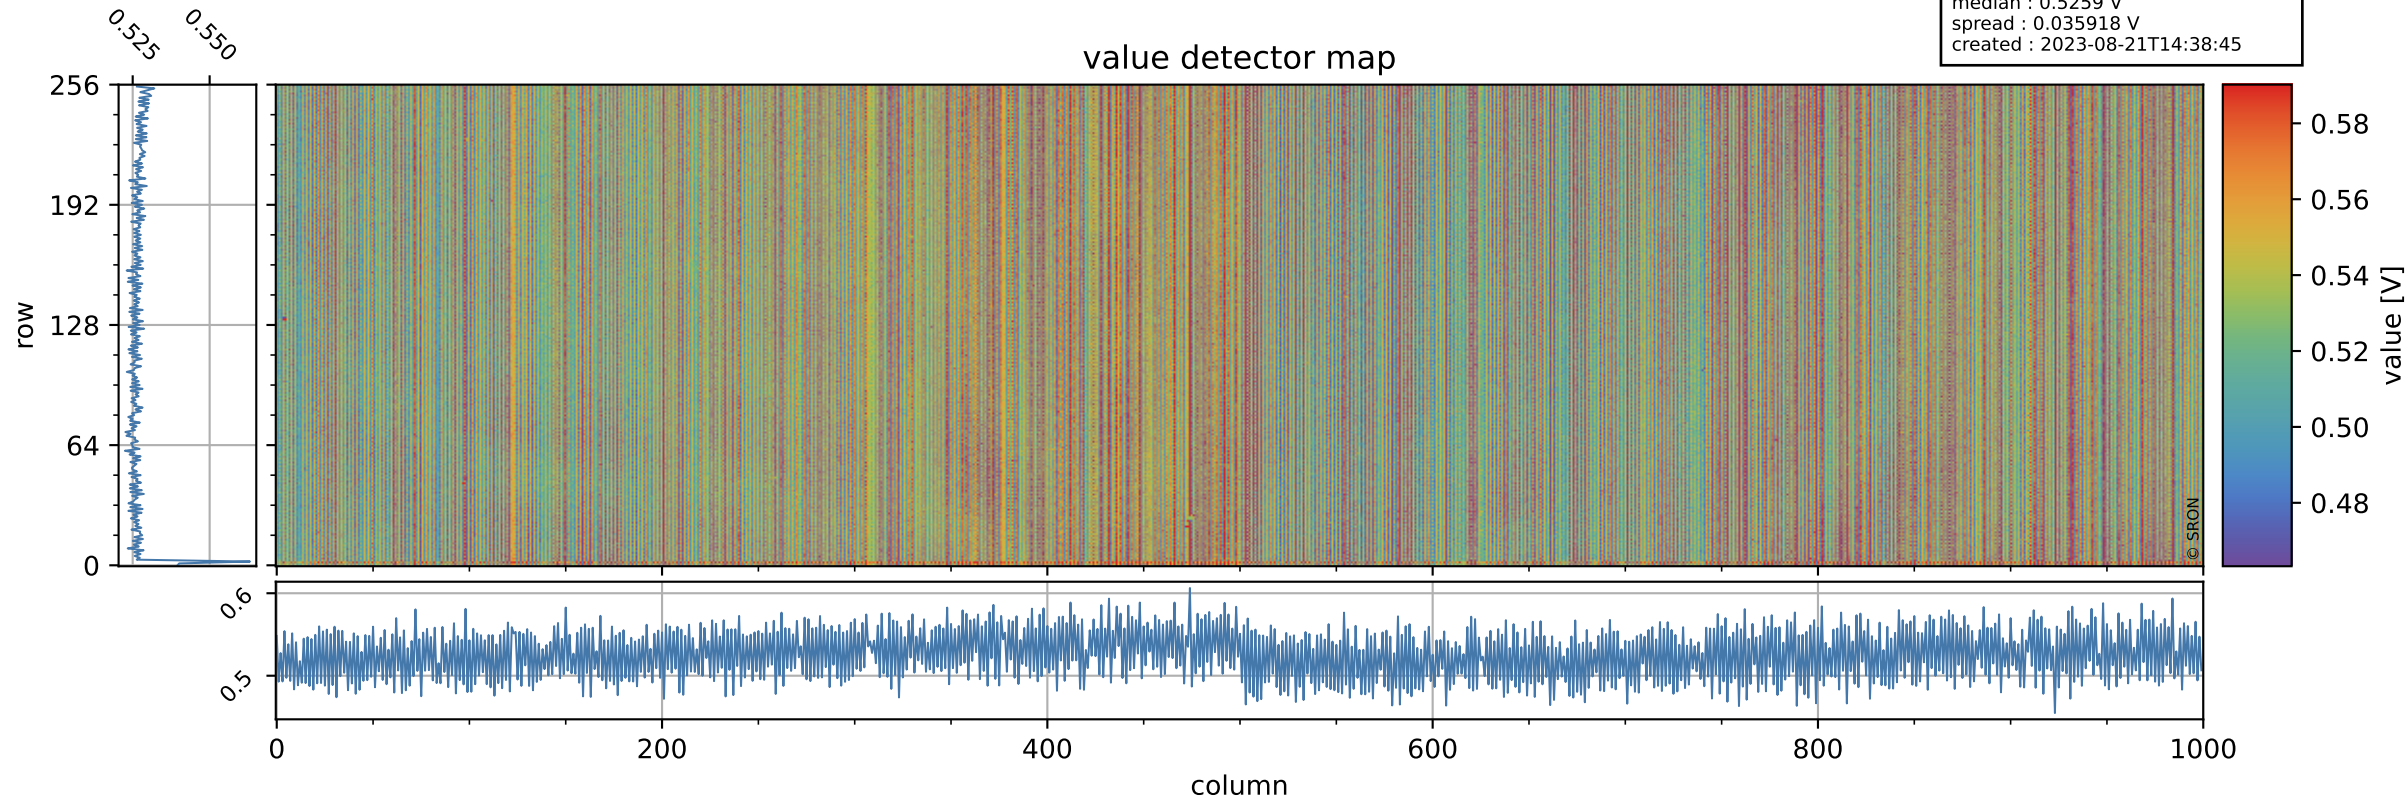

Tropomi SWIR offset (official)

orbits : 19 in [12352, 12397]
coverage : 2020-03-02 / 2020-03-05
median : 0.5259 V
spread : 0.035918 V
created : 2023-08-21T14:38:45

value detector map

Tropomi SWIR offset (official)

orbits : 19 in [12352, 12397]
coverage : 2020-03-02 / 2020-03-05
median : 27.391 μV
spread : 13.961 μV
created : 2023-08-21T14:38:46

Tropomi SWIR offset (official)

orbits : 19 in [12352, 12397]
coverage : 2020-03-02 / 2020-03-05
median : -0.12036 mV
spread : 0.36436 mV
created : 2023-08-21T14:38:46

value compared with SWIR offset CKD

Tropomi SWIR offset (official) ground-tracks of Sentinel-5P

orbits : 19 in [12352, 12397]
coverage : 2020-03-02 / 2020-03-05
created : 2023-08-21T14:38:46

Tropomi SWIR offset (official)

orbits : [2827, 12397]
coverage : 2018-04-30 / 2020-03-05
created : 2023-08-21T14:38:47

trend of detector median & temperatures