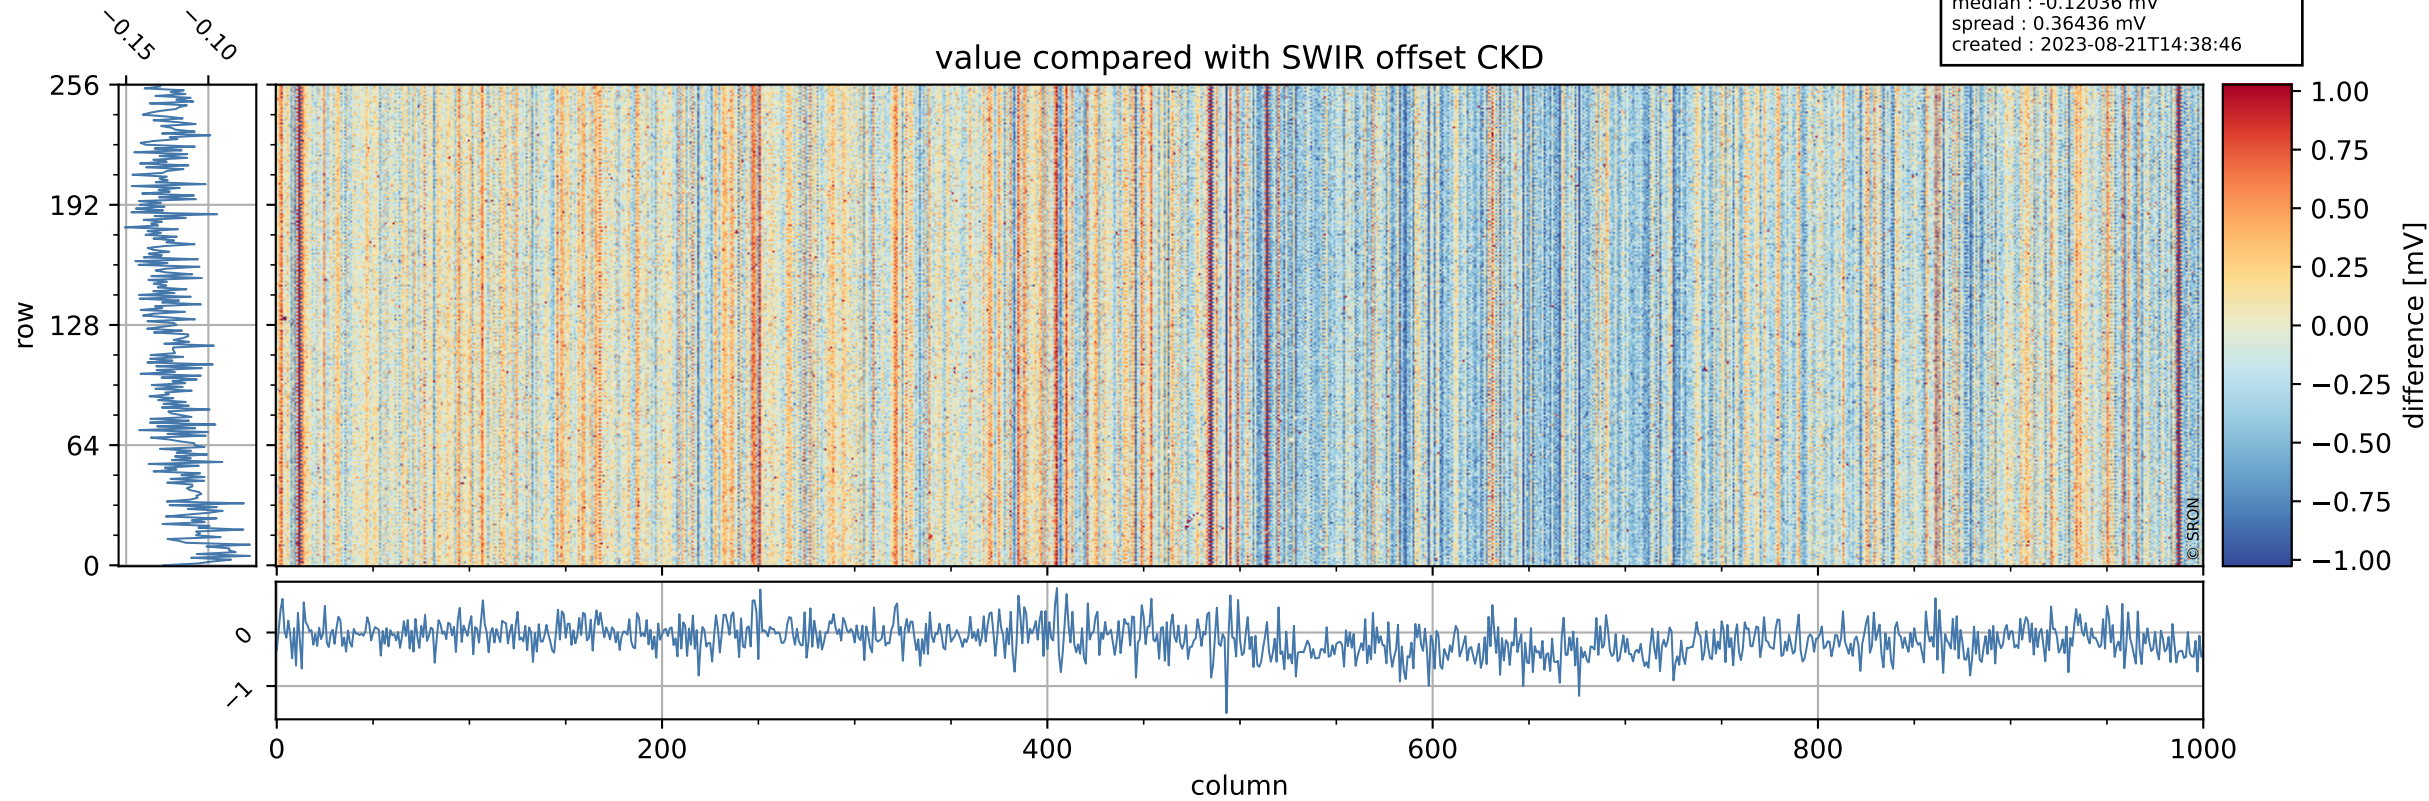

Tropomi SWIR offset (official)

orbits : 19 in [12352, 12397]
coverage : 2020-03-02 / 2020-03-05
median : 0.5259 V
spread : 0.035918 V
created : 2023-08-21T14:38:45

value detector map

Tropomi SWIR offset (official)

orbits : 19 in [12352, 12397]
coverage : 2020-03-02 / 2020-03-05
median : 27.391 μV
spread : 13.961 μV
created : 2023-08-21T14:38:46

Tropomi SWIR offset (official)

orbits : 19 in [12352, 12397]
coverage : 2020-03-02 / 2020-03-05
median : -0.12036 mV
spread : 0.36436 mV
created : 2023-08-21T14:38:46

value compared with SWIR offset CKD

Tropomi SWIR offset (official) ground-tracks of Sentinel-5P

orbits : 19 in [12352, 12397]
coverage : 2020-03-02 / 2020-03-05
created : 2023-08-21T14:38:46

Tropomi SWIR offset (official)

orbits : [2827, 12397]
coverage : 2018-04-30 / 2020-03-05
created : 2023-08-21T14:38:47

trend of detector median & temperatures